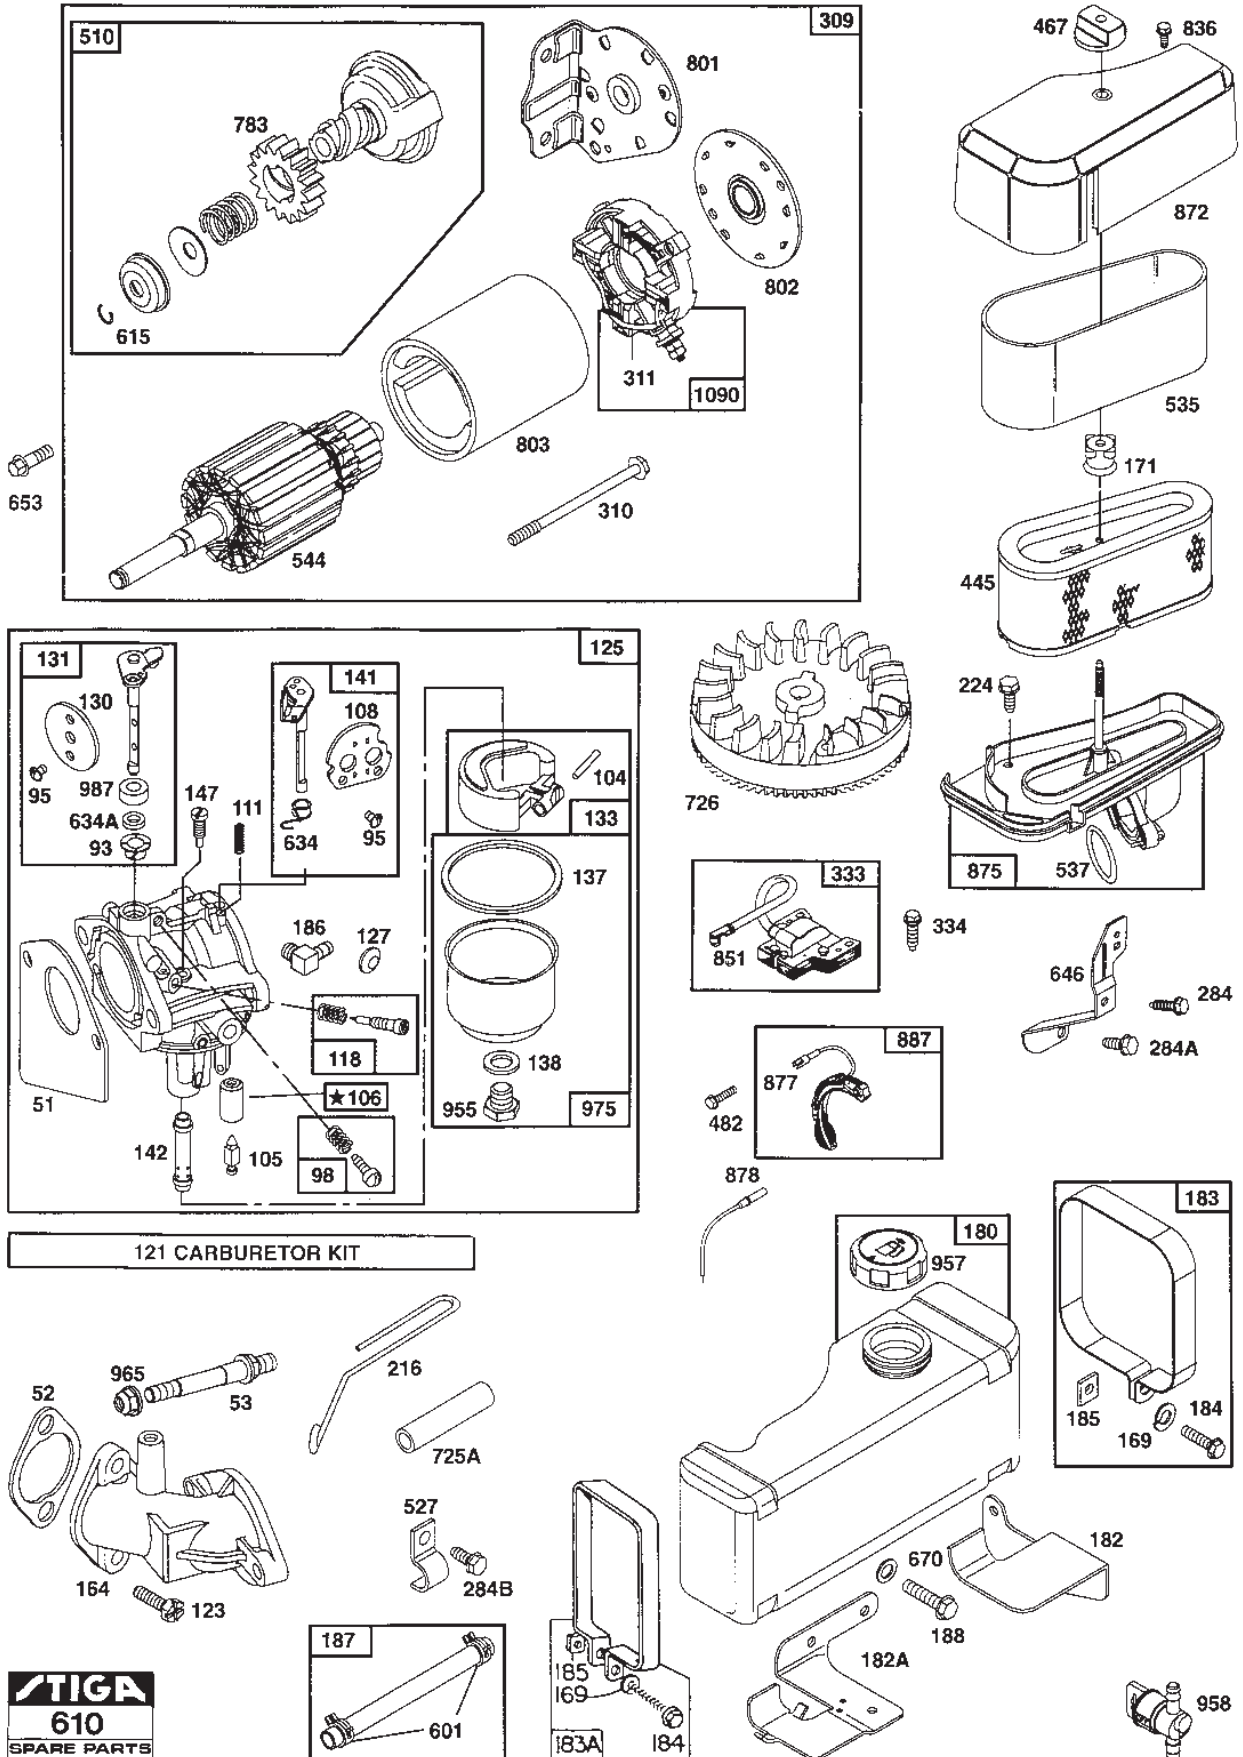

Utgåva Issue 37 - 2014		Förgasare Luftfilter	Carburettor Air Cleaner		
Pos. Fig.	Antal Q.ty	Art nr Part No	Benämning	Description	Anmärkning Notes
169	2	90832	Bricka	Washer	
185	2	90970	Mutter	Nut	
601	2	93053	Slangklämma	Hose clamp	
334	2	93381	Skruv	Screw	
482	2	93621	Skruv	Screw	
188	2	93634	Skruv	Screw	
310	2	94003	Skruv	Screw	
965	2	94010	Mutter	Nut	
95	2	94098	Skruv	Screw	
184	2	94286	Skruv	Screw	
284B	2	94602	Skruv	Screw	
123	2	94616	Skruv	Screw	
284	1	94620	Skruv	Screw	
653	2	94627	Skruv	Screw	
53	2	94637	Skruv	Screw	
955	1	94642	Skruv	Screw	
284A	1	94704	Skruv	Screw	
836	1	94729	Skruv	Screw	
224	1	94786	Skruv	Screw	
164	1	213819	Carburettor elbow	Carburettor elbow	
527	2	221428	Clamp	Clamp	
725A	1	222175	Värmskydd	Heat shield	
108	1	224558	Choke valve	Choke valve	
646	1	224614	Brace	Brace	
130	1	224668	Gasspjäll	Throttle Valve	
182A	1	224884	Bracket L.H.	Bracket L.H.	
182	1	225074	Bracket R.H.	Bracket R.H.	
670	2	225137	Bricka	Washer	
104	1	231789	Axel	Shaft	
106	1	231854	Valve seat	Valve seat	
105	1	231855	Nålventil	Inlet needle valve	
111	1	262715	Fjäder	Spring	
216	1	262768	Choke link	Choke link	
615	1	263080	Retainer	Retainer	
51	1	272465	Packning	Gasket	
535	1	272477	Luftfilterelement	Filter Element	
52	1	272554	Packning	Gasket	
783	1	280104	Drev	Gear	
171	1	281051	Mutter	Nut	
872	1	281105	Cover	Cover	
537	1	281106	O-ring	O-ring	
138	1	281164	Bricka	Washer	
137	1	281165	Packning	Gasket	
987	1	281166	Seal	Seal	
634A	1	281167	Bricka	Washer	
93	1	281346	Bussning	Bushing	
187	1	296004	Fuel pipe	Fuel pipe	
180	1	390225	Fuel tank	Fuel tank	
183A	1	390405	Strap L.H.	Strap L.H.