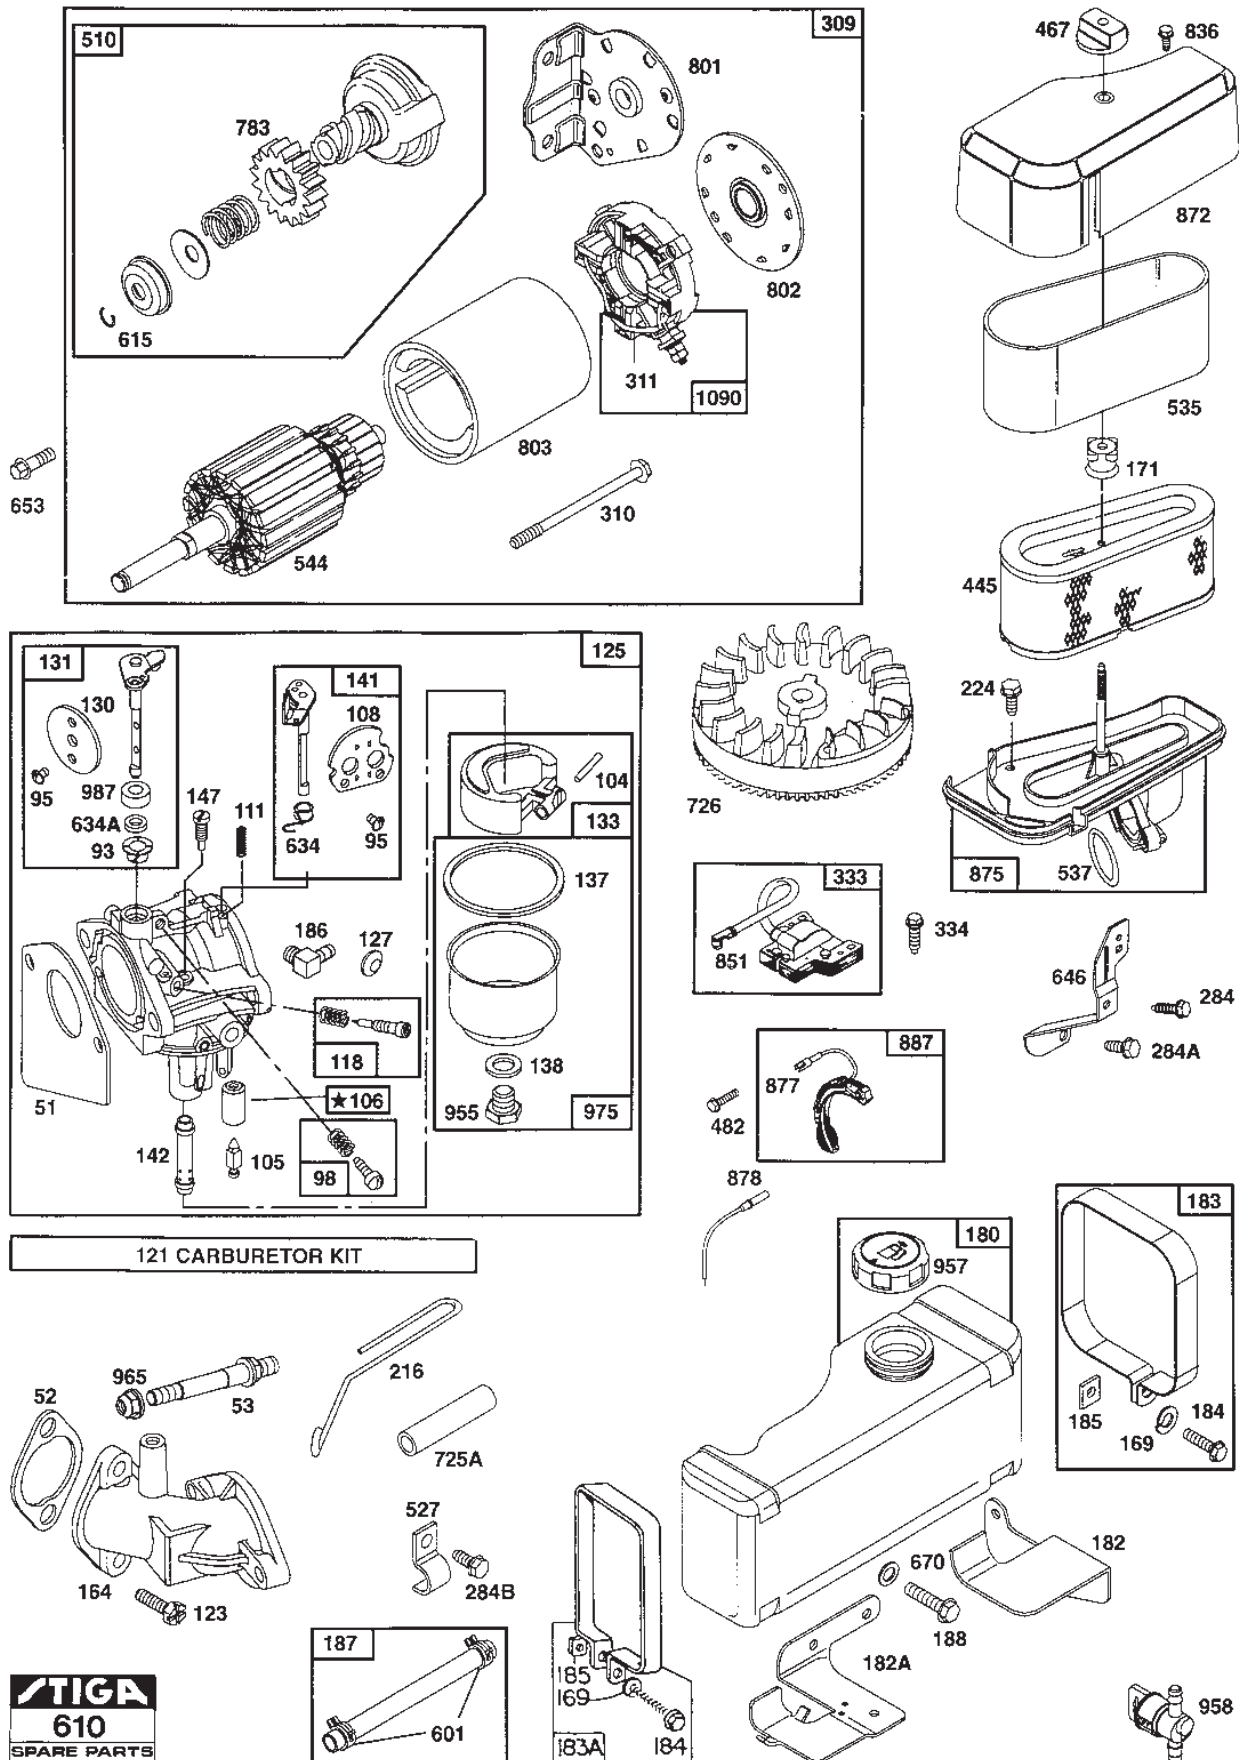

Reservdelskatalog Parts Catalogue

VILLA 9E

13-2841-18 - Season 1995

- Use GLOBAL GARDEN PRODUCT Genuine Spare Parts specified in the parts list for repair and/or replacement.
 - The contents described in the parts list may change due to improvement.
 - The drawings of the spare parts are only indicative and might not represent the part in question exactly.
 - The indications "right" - "left" - "front" - "rear" refer to the position of the operator when using the machine.
- When placing orders of parts for repair and/or replacement, make sure that the illustrated parts list is the one applying to the machine's year of manufacture, as shown on the identification plate attached to the machine.

STIGA
610
SPARE PARTS

Utgåva Issue 37 - 2014		Förgasare Luftfilter	Carburettor Air Cleaner		
Pos. Fig.	Antal Q.ty	Art nr Part No	Benämning	Description	Anmärkning Notes
183	1	390406	Strap	Strap	
887	1	391529	Stator	Stator	
726	1	392134	Kuggkrans	Gear ring	
878	1	393422	Kabelhärva	Harness	
877	1	393814	Connector	Connector	
801	1	394856	Lock	Drive end cap	
333	1	398811	Tändsystem kpl	Armature group	
186	1	493496	Fuel pipe elbow	Fuel pipe elbow	
851	1	493880	Terminal	Terminal	
467	1	493903	Låsrott	Knob	
445	1	493910	Cartridge	Cartridge	
958	1	493960	Fuel shut-off valve	Fuel shut-off valve	
957	1	493988	Fuel cap	Fuel cap	
975	1	494378	Bowl	Bowl	
133	1	494381	Flottör	Float	
118	1	494383	Nålventil	Needle valve	
141	1	494448	Choke shaft	Choke shaft	
634	1	494453	Seal	Seal	
875	1	494827	Body	Body	
142	1	494877	Nozzle	Nozzle	
131	1	494885	Axel	Shaft	
125	1	495780	Förgasare kpl	Carburettor Assy	Inkl.pos. 127
121	1	495799	Carburettor overhual	Carburettor overhual	Delarna märkta F
98	1	495800	Skruv	Screw	
147	1	497472	Munstycke	Pilot jet	
309	1	497595	Starter motor	Starter motor	
544	1	497603	Armature	Armature	
803	1	497604	Hus	Housing	
1090	1	497605	Brush set	Brush set	
510	1	497606	Startdrev	Drive	
802	1	497607	Botten	End Cap	
311	4	497608	Brush set	Brush set	