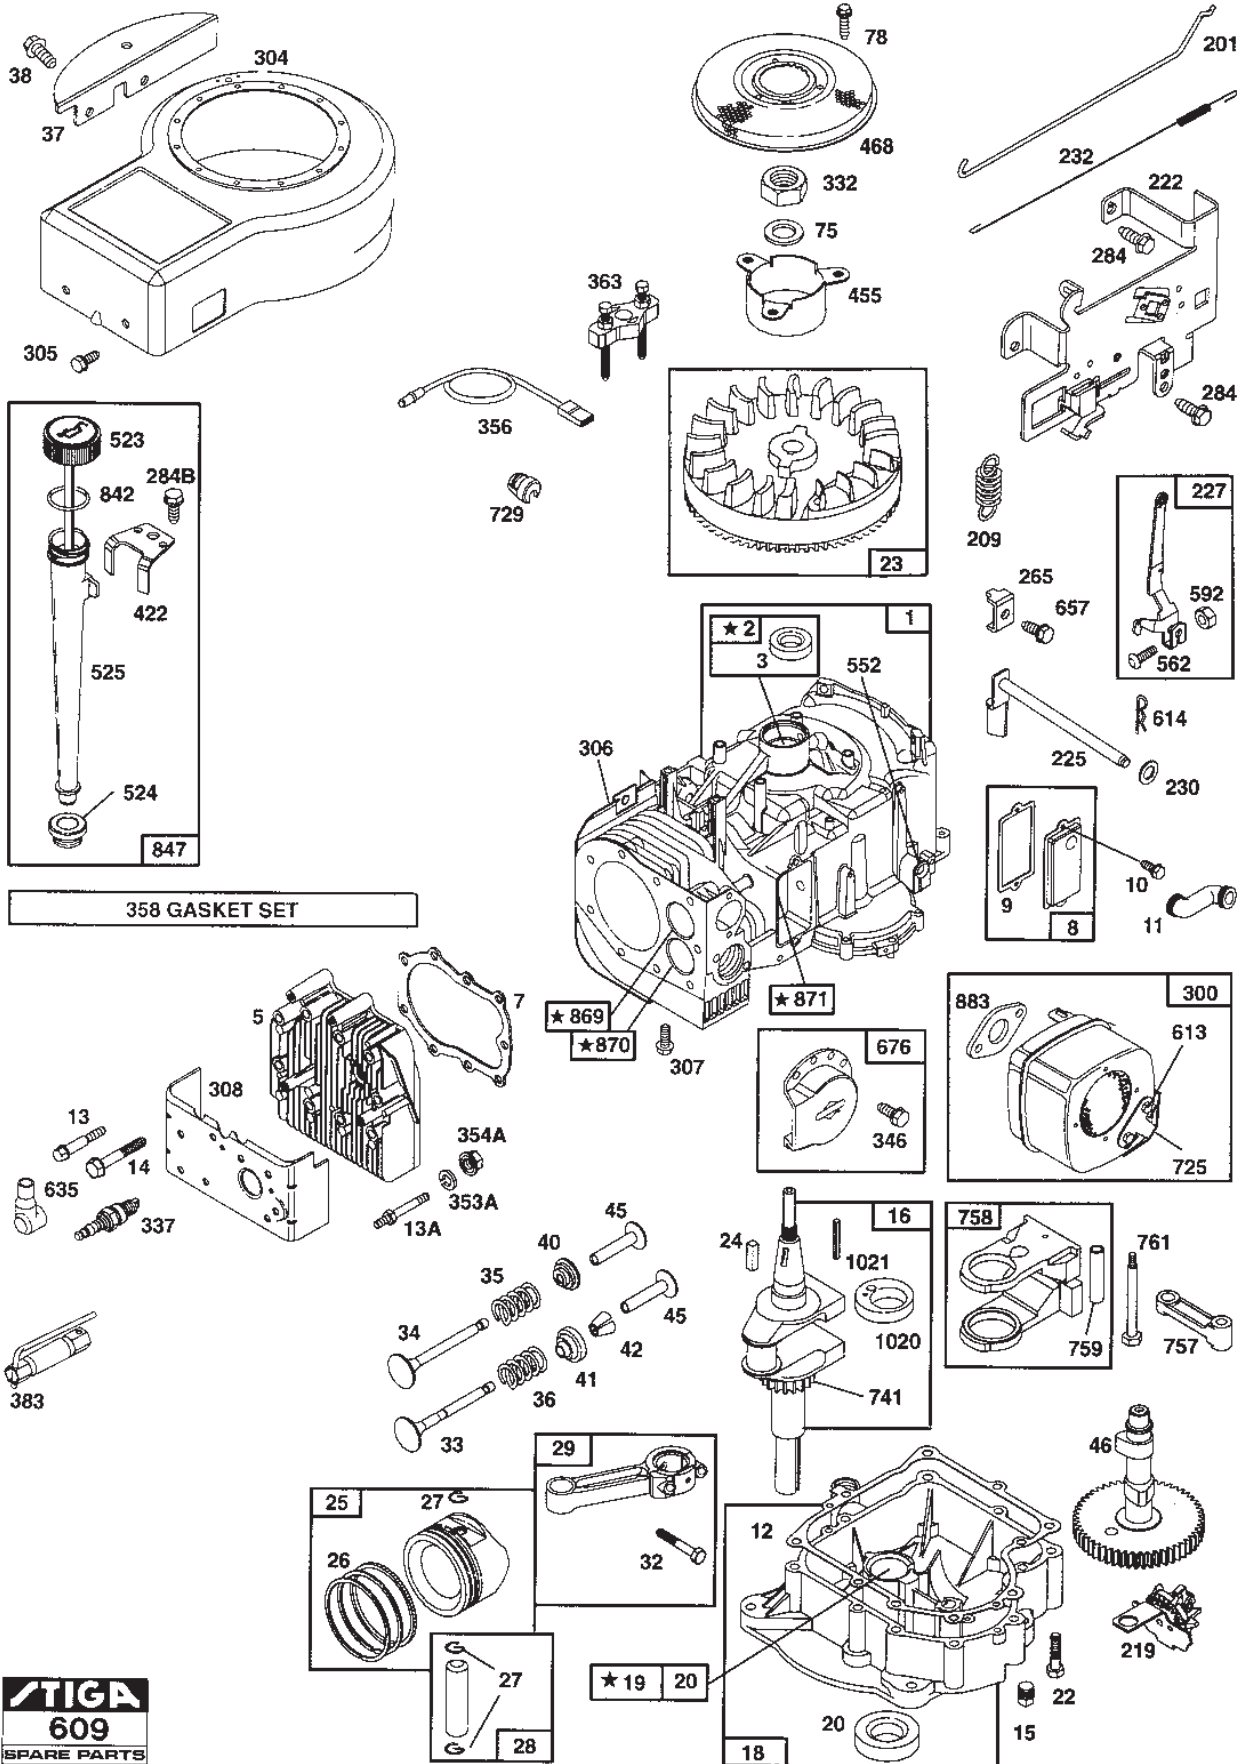

STIGA
609
SPARE PARTS

Utgåva Issue 41 - 2014		Cylinder Vevhus	Carburettor Fuel Tank		
Pos. Fig.	Antal Quantity	Art nr Part No	Benämning	Description	Anmärkning Notes
106	1	231854	Valve seat	Valve seat	
108	1	224558	Choke valve	Choke valve	
111	1	262715	Fjäder	Spring	
118	1	494383	Nålventil	Needle valve	
121	1	495799	Carburettor overhaul	Carburettor overhaul	Märkta/marked F
123	2	94616	Skruv	Screw	
125	1	495780	Förgasare kpl	Carburettor Assy	
130	1	224668	Gasspjäll	Throttle Valve	
131	1	494885	Axel	Shaft	
133	1	494381	Flottör	Float	
137	1	281165	Packning	Gasket	
138	1	281164	Bricka	Washer	
141	1	494448	Choke shaft	Choke shaft	
142	1	494877	Nozzle	Nozzle	
147	1	497472	Munstycke	Pilot jet	
164	1	213819	Carburettor elbow	Carburettor elbow	
169	2	90832	Bricka	Washer	
171	1	281051	Mutter	Nut	
180	1	390225	Fuel tank	Fuel tank	
182	1	224884	Bracket L.H.	Bracket L.H.	
182	1	225074	Bracket R.H.	Bracket R.H.	
183	1	390405	Strap L.H.	Strap L.H.	
183	1	390406	Strap	Strap	
184	2	94286	Skruv	Screw	
185	2	90970	Mutter	Nut	
186	1	493496	Fuel pipe elbow	Fuel pipe elbow	
187	1	296004	Fuel pipe	Fuel pipe	
188	2	93634	Skruv	Screw	
201	1	262769	Governor link	Governor link	
209	1	260871	Fjäder	Spring	
216	1	262768	Choke link	Choke link	
219	1	491397	Oil slinger gear	Oil slinger gear	
222	1	493896	Governor plate	Governor plate	
224	1	94786	Skruv	Screw	
225	1	495157	Governor crank	Governor crank	
227	1	493935	Arm	Lever	
230	1	94742	Bricka	Washer	
232	1	262787	Fjäder	Spring	
265	1	221535	Klämma	Clamp	
284	1	94704	Skruv	Screw	
284	1	94602	Skruv	Screw	
284	2	94602	Skruv	Screw	
284	1	94620	Skruv	Screw	
284	2	94620	Skruv	Screw	
300	1	398507	Ljuddämpare	Muffler	
304	1	494084	Blower housing	Blower housing	
305	4	94786	Skruv	Screw	
306	1	496797	Shield	Shield	
307	1	94623	Skruv	Screw