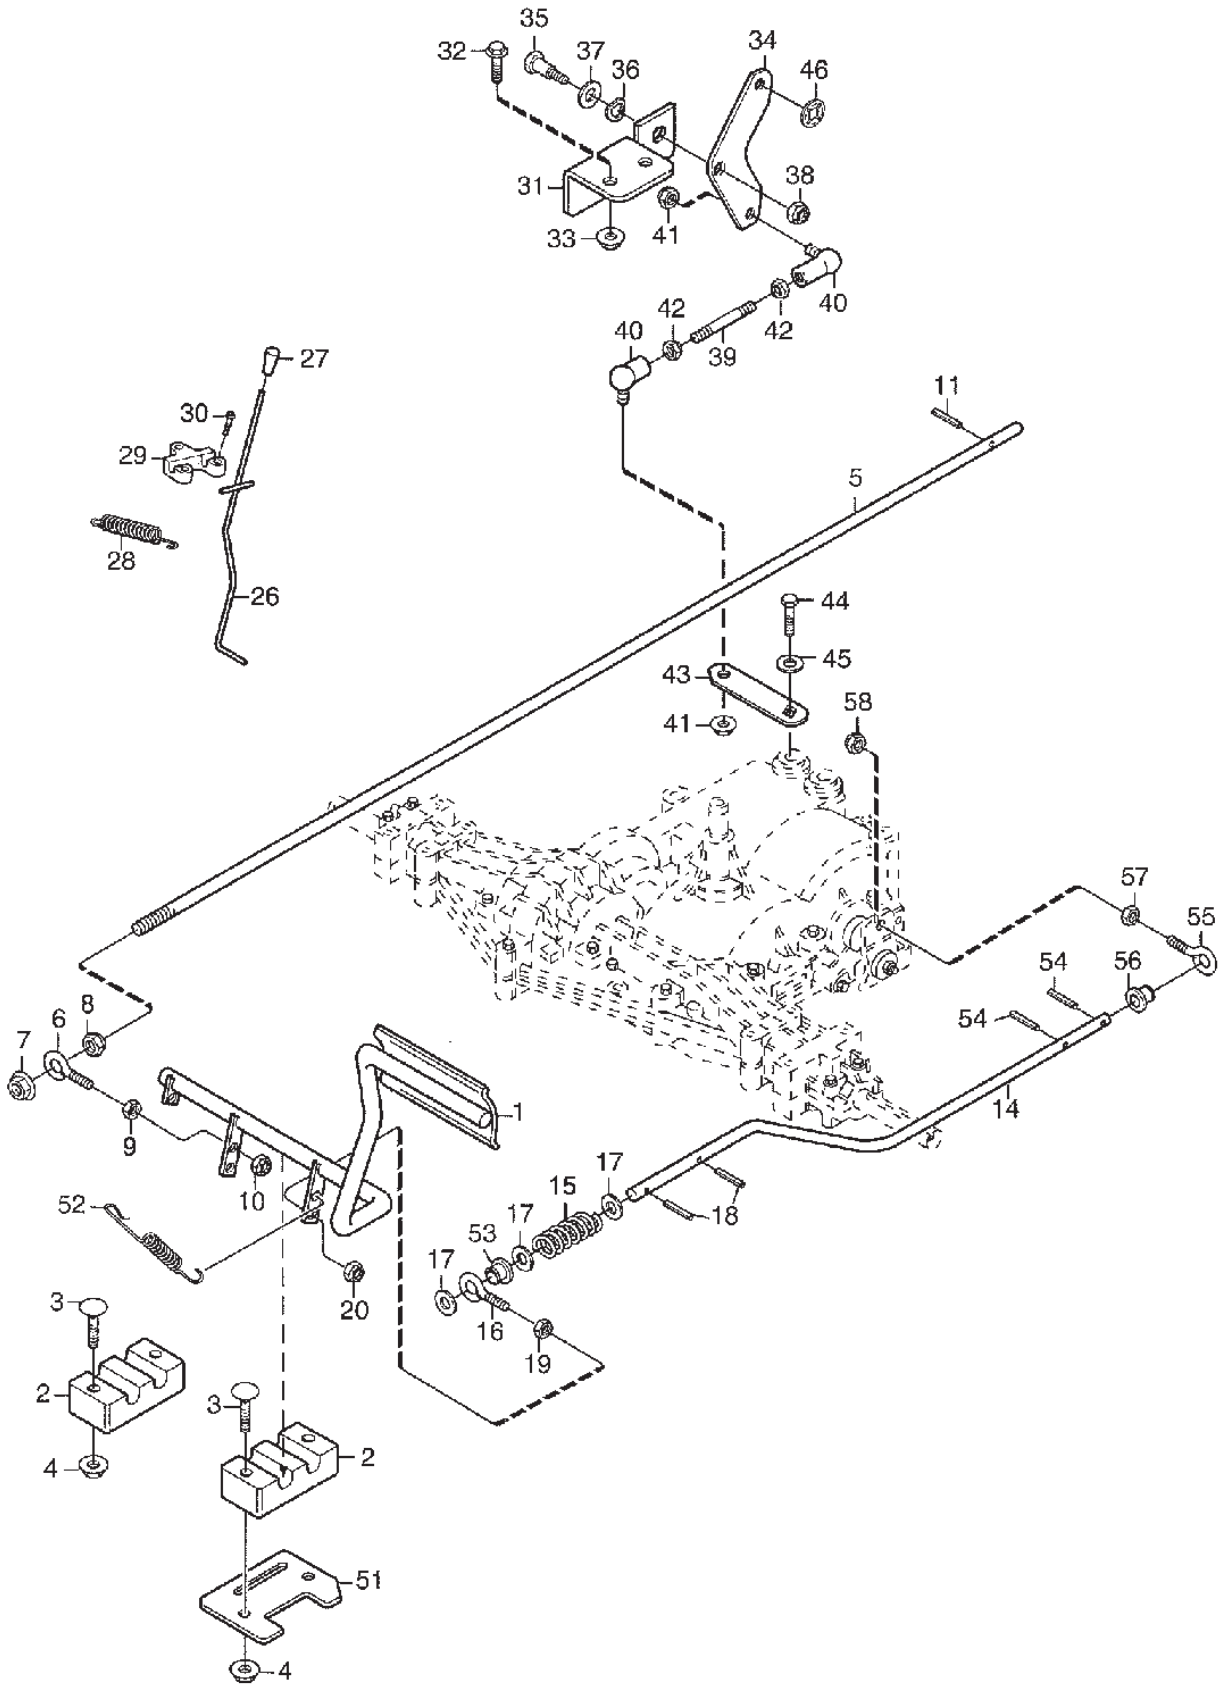

Utgåva Issue 20 - 2015		Fotreglage		Foot Controls	
Pos. Fig.	Antal Q.ty	Art nr Part No	Benämning	Description	Anmärkning Notes
2	2	1134-4624-01	Lager	Bearing	
3	4	9898-0635-12	Skruv	Screw	
4	4	9739-0631-22	Mutter	Nut	
5	1	1134-4795-01	Kopplingsstang	Clutch Rod	
6	1	1134-2138-01	Skruvögla	Eye Bolt	
7	1	9739-1031-22	Mutter	Nut	
8	1	9747-1031-02	Mutter	Nut	
9	1	9739-0831-22	Mutter	Nut	
10	1	9747-0831-02	Mutter	Nut	
11	1	9595-0208-00	Spiralspnst Prym N4X20	Locating Pin	
14	1	1134-4777-01	Bromsstang	Brake Rod	
15	1	1134-4617-01	Fjäder	Spring	
16	1	1134-2138-01	Skruvögla	Eye Bolt	
17	3	9699-0035-02	Bricka	Washer	
18	2	9595-0208-00	Spiralspnst Prym N4X20	Locating Pin	
19	1	9739-0831-22	Mutter	Nut	
20	1	9747-0831-02	Mutter	Nut	
26	1	1134-5101-01	Bromsstang	Brake Rod	
27	1	1134-3808-01	Knopp	Knob	
28	1	1131-1497-01	Fjäder	Brake Spring	
29	1	1134-4002-01	Fäste	Brake Rod Attachment	
30	3	9838-9516-12	Skruv	Screw	
31	1	1134-4714-01	Vinkelfäste	Angle Bracket	
32	2	9959-0820-16	Skruv	Screw	
33	2	9739-0831-22	Mutter	Nut	
34	1	1134-4715-01	Plattriangel	Triangular Plate	
35	1	1134-0240-00	Skruv	Screw	
36	1	9694-0001-00	Bricka	Washer	
37	1	9699-0036-02	Bricka	Washer	
38	1	9747-0831-02	Mutter	Nut	
39	1	1134-4717-01	Gängstang	Threaded Rod	
40	2	9570-0004-00	Vinkellänk As 10 Din71802M6	Elbow Link	
41	2	9747-0631-02	Mutter	Nut	
42	2	9739-0631-22	Mutter	Nut	
43	1	1134-4722-01	Växelarm	Shifter Lever	
44	1	9987-5016-16	Skruv	Screw	
45	1	9699-0060-02	Bricka	Washer	
46	1	9675-0009-02	Starlockbricka	Starlock	
51	1	1134-4793-01	Stopplat	Stop Plate	
52	1	4231-0013-00	Fjäder	Spring	
53	1	1134-4779-01	Bussning	Bushing	
54	2	9595-0208-00	Spiralspnst Prym N4X20	Locating Pin	
55	1	1134-2138-01	Skruvögla	Eye Bolt	
56	1	1134-4779-01	Bussning	Bushing	
57	1	9739-0831-22	Mutter	Nut	
58	1	9747-0831-02	Mutter	Nut