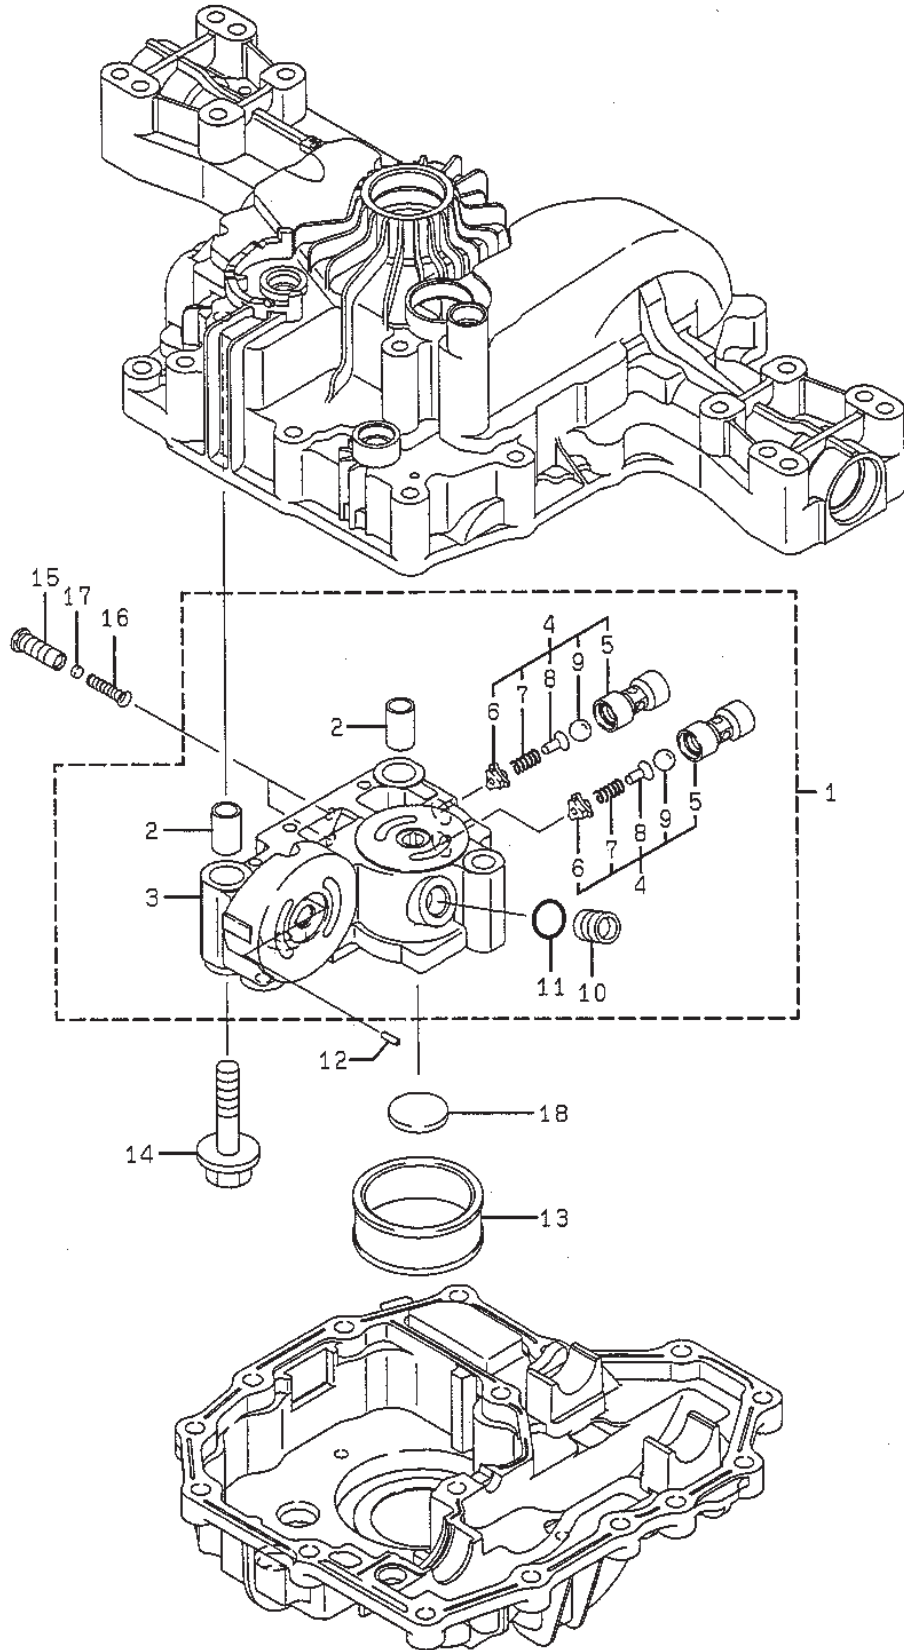

Utgåva Issue 48 - 2014		Transmission			
Pos. Fig.	Antal Quantity	Art nr Part No	Benämning	Description	Anmärkning Notes
1	1	1139-1273-01	Centrumhus Kpl	Center Case Cmp	Inkl. pos 2 - 11/K46G
2	2	1139-1231-01	Stift	Knock Pin	K46G
10	1	1139-1177-01	Plugg	Plug	K46G
11	1	1139-1117-01	O-Ring	O-Ring	K46G
12	1	1139-1158-01	Stift	Pin	K46G
13	1	1139-1063-01	Filter	Filter	K46G
14	3	1139-1294-01	Bult	Bolt	K46G
15	2	1139-1242-01	Ventil	Ids Valve	K46G
16	2	1139-1243-01	Fjäder	Spring	K46G
17	2	1139-1244-01	Filter	Filter	K46G
17	2	1139-1307-01	Filter	Filter	
18	1	1139-1150-01	Magnet	Magnet	K46G