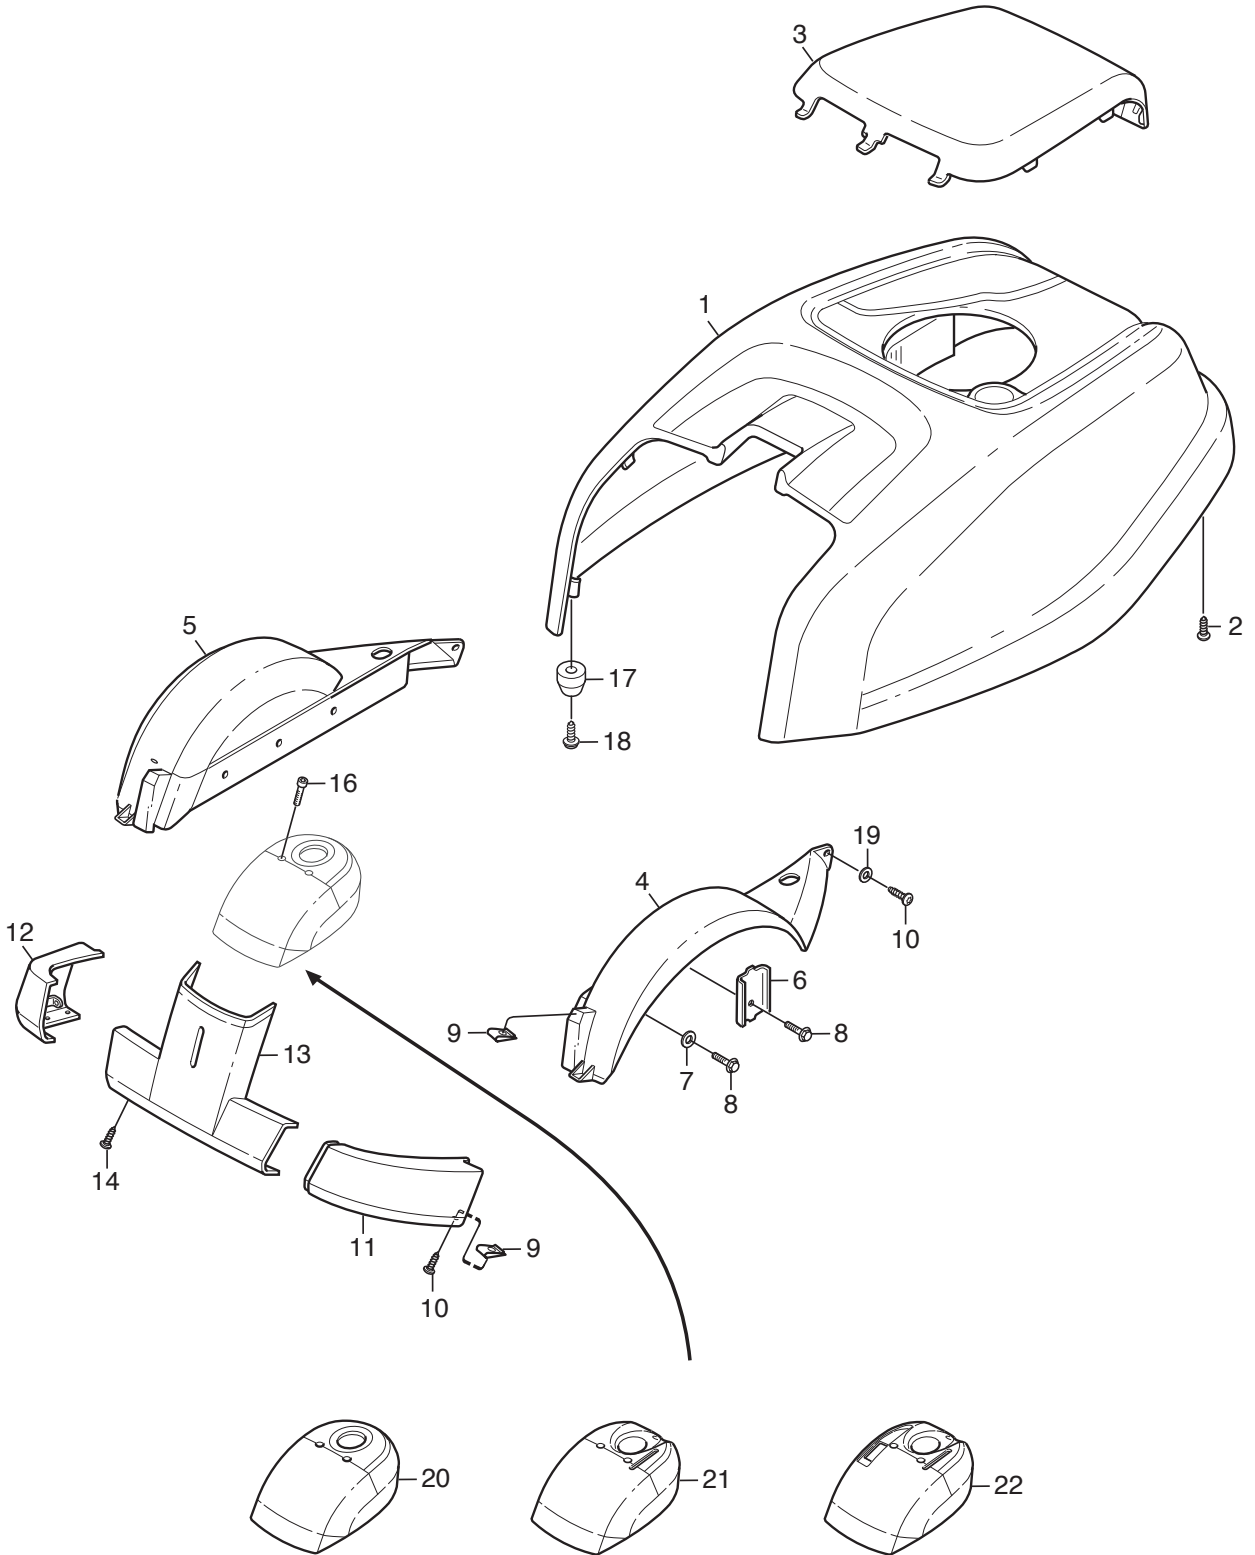

Reservdelskatalog Parts Catalogue

Villa 12

13-2725-35 - Season 2015

- Use GLOBAL GARDEN PRODUCT Genuine Spare Parts specified in the parts list for repair and/or replacement.
 - The contents described in the parts list may change due to improvement.
 - The drawings of the spare parts are only indicative and might not represent the part in question exactly.
 - The indications "right" - "left" - "front" - "rear" refer to the position of the operator when using the machine.
- When placing orders of parts for repair and/or replacement, make sure that the illustrated parts list is the one applying to the machine's year of manufacture, as shown on the identification plate attached to the machine.

www.stiga.com

Utgåva Issue 10 - 2015		Monteringsdetaljer Assembly parts			
Pos. Fig.	Antal Quantity	Art nr Part No	Benämning	Description	Anmärkning Notes
1	1	9595-0262-00	Spännstift	Locating Pin	
2	1	9699-0103-02	Bricka	Washer	0.5 mm
3	1	9699-0114-02	Bricka	Washer	1.0 mm
4	2	1134-4185-01	Ansatsbricka	Flange Washer	
5	4	112523060/0	Bricka	Washer	
6	2	1134-4481-01	Vingmutter	Wing Nut	
7	1	1134-4627-01	Dragkrok	Tow Bar	
8	2	9959-0820-16	Skruv	Screw	
9	4	112793102/0	Skruv	Screw	
15	1	1134-4734-01	Tändningsnyckel	Ignition Key	
16	1	1134-6125-01	Tändningsnyckel	Ignition Key	
11	1	1134-5245-01	Batterirem	Battery Strap	
12	1	1134-6113-01	Skruv	Screw	
13	2	9898-1035-16	Skruv	Screw	
14	2	9739-1031-22	Mutter	Nut	