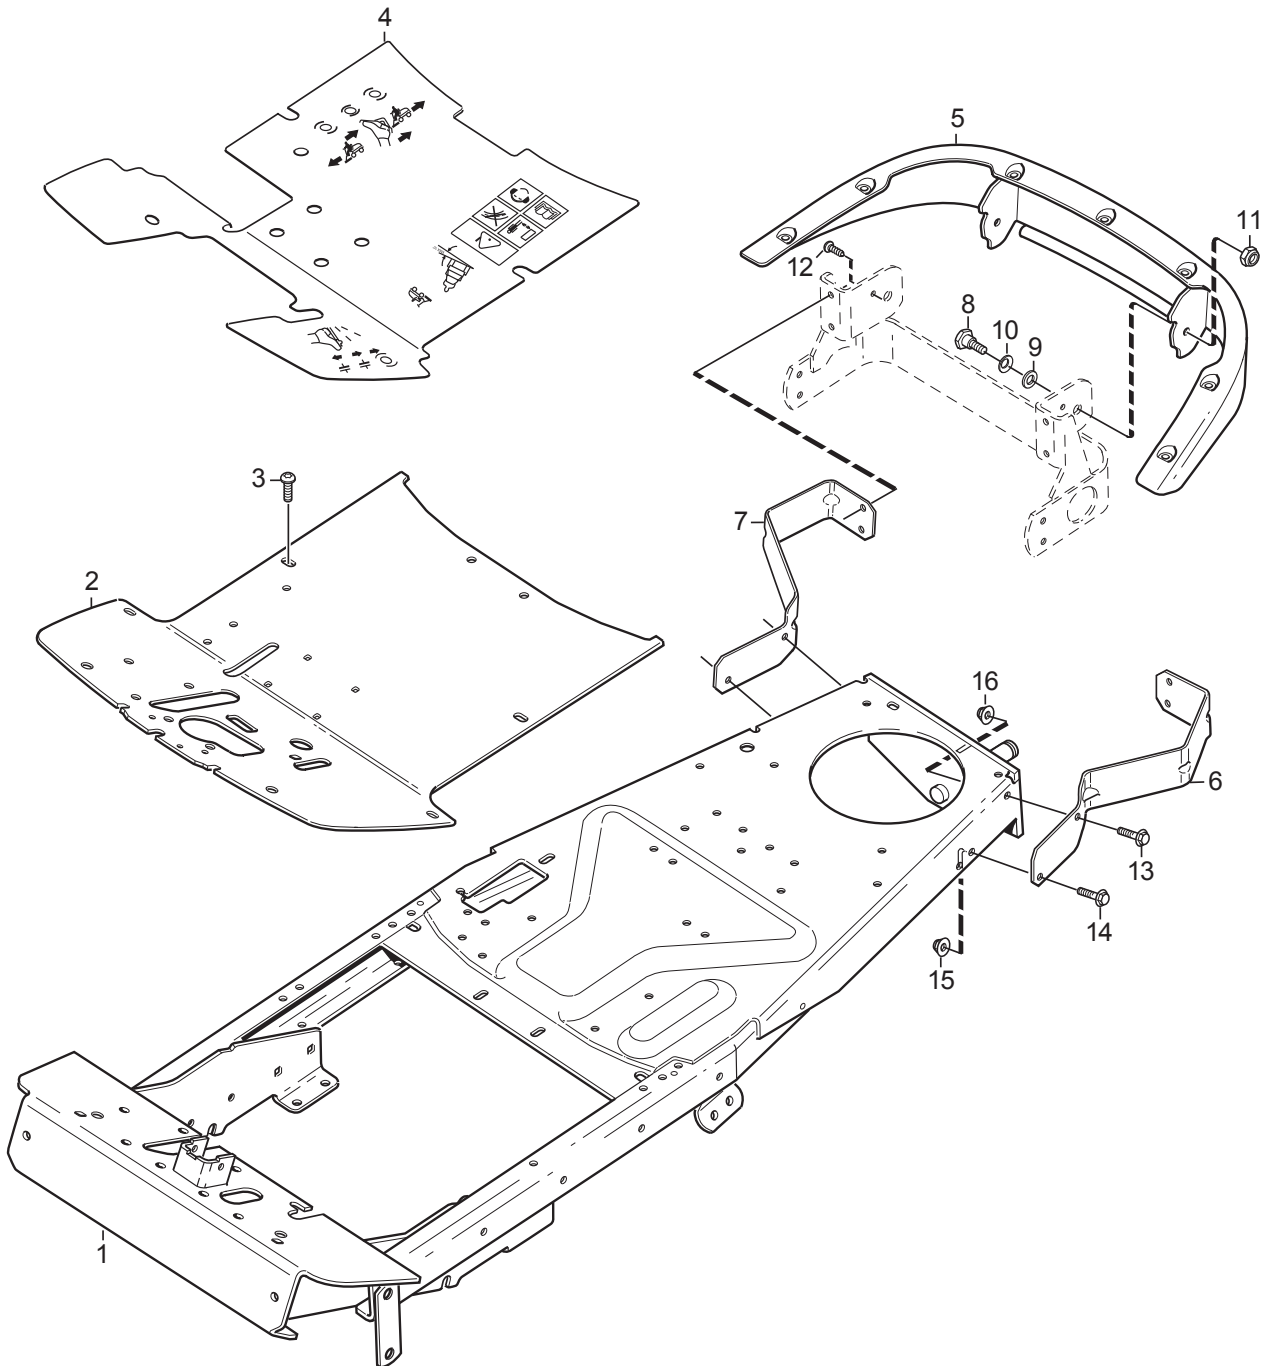

Utgåva Issue 10 - 2015		Ram Frame			
Pos. Fig.	Antal Quantity	Art nr Part No	Benämning	Description	Anmärkning Notes
1	1	1134-6635-01	Ram Kpl (5-01)	Frame	
2	1	1134-5293-01	Durk (Gra) 7-14	Floor Plate (Grey)	
3	2	9893-0616-16	Skruv I Relä	Screw I Relay	
4	1	1134-5338-03	Durkmatta-Manuell	Floor Mat-Manual	
5	1	1134-5453-03	Stötfångare-bakre	Rear Bumper (Grey)	
6	1	1134-6630-01	Stag-Vä (5-01)	Attachment-Lh	
7	1	387785215/0	Stag-Hö	Attachment-Rh	
8	2	1134-0240-00	Skruv	Screw	
9	2	1134-4242-01	Distansbricka	Washer	
10	2	9665-0002-00	Bricka	Washer	
11	2	112155000/0	Mutter	Nut	
12	2	9943-0516-16	Skruv	Screw	
13	2	9959-0820-16	Skruv	Screw	
14	2	9959-0825-16	Skruv	Screw	
15	1	112154220/0	Mutter	Nut	
16	3	112154220/0	Mutter	Nut