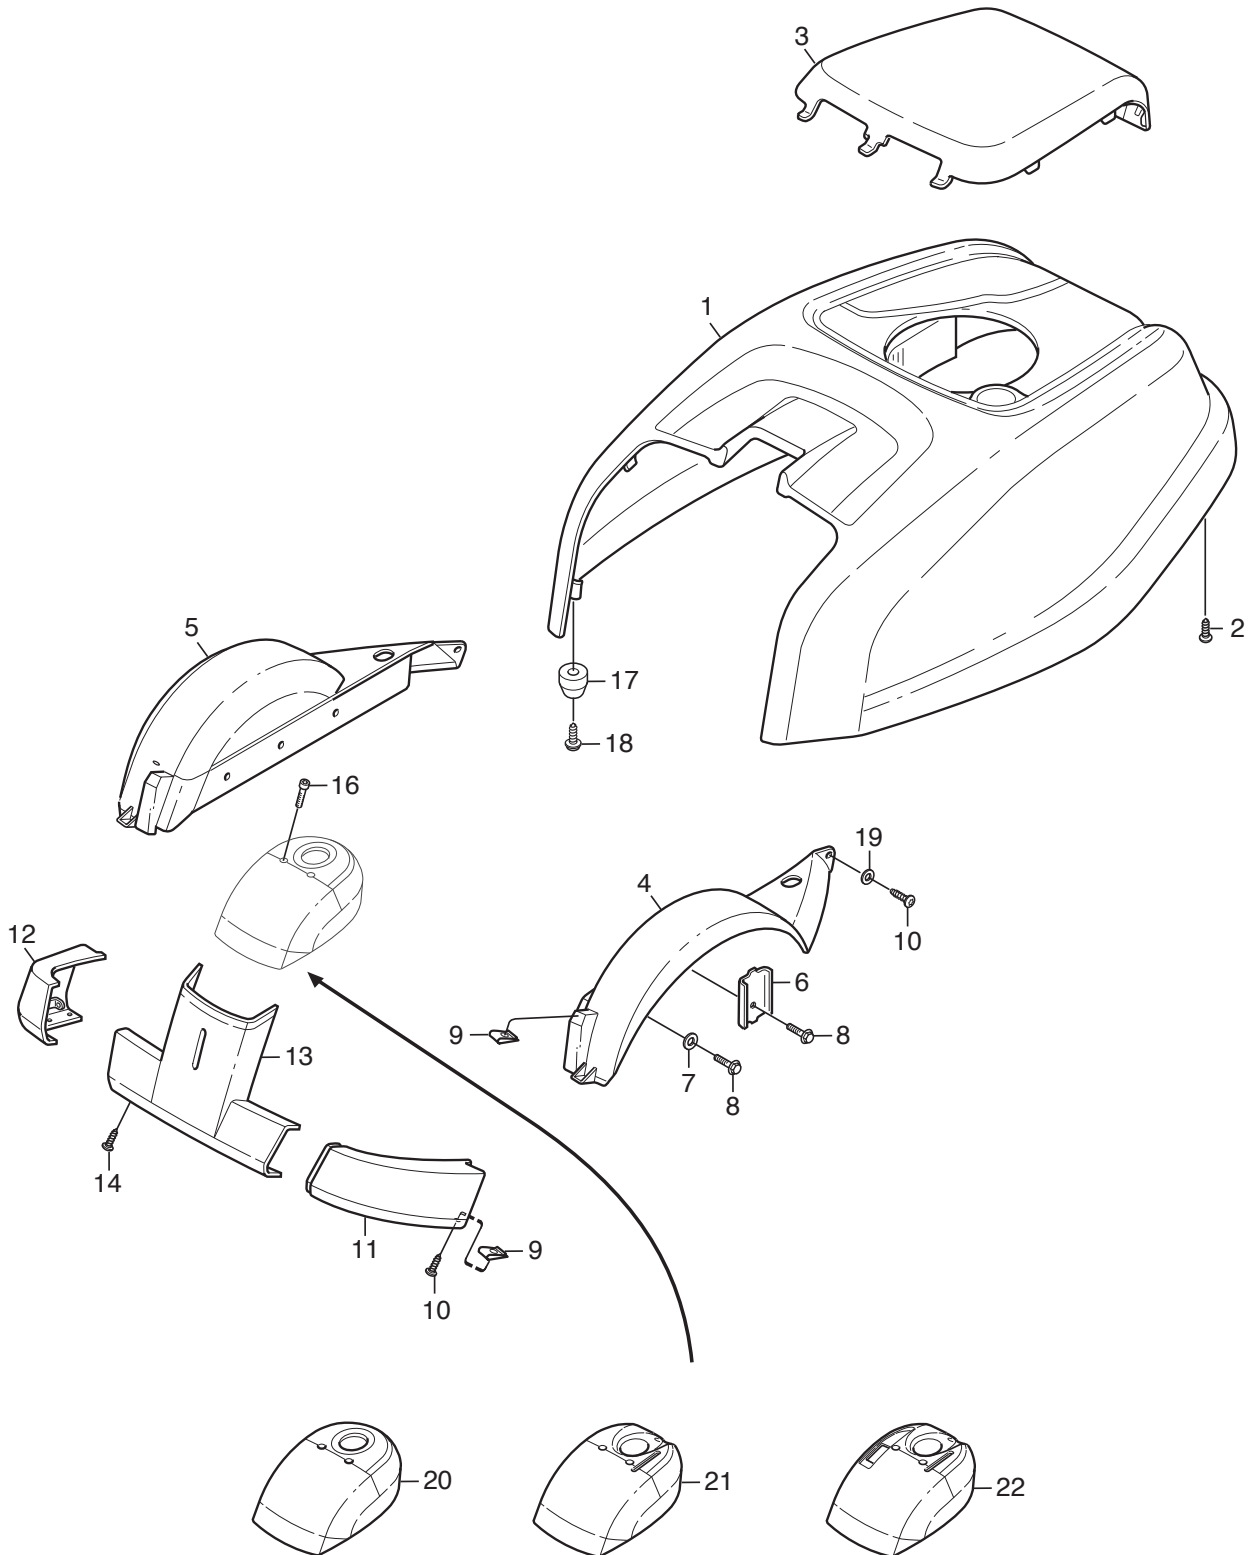

Reservdelskatalog Parts Catalogue

Villa 13

13-2717-56 - Season 2015

- Use GLOBAL GARDEN PRODUCT Genuine Spare Parts specified in the parts list for repair and/or replacement.
 - The contents described in the parts list may change due to improvement.
 - The drawings of the spare parts are only indicative and might not represent the part in question exactly.
 - The indications "right" - "left" - "front" - "rear" refer to the position of the operator when using the machine.
- When placing orders of parts for repair and/or replacement, make sure that the illustrated parts list is the one applying to the machine's year of manufacture, as shown on the identification plate attached to the machine.

www.stiga.com

Utgåva Issue 10 - 2015		Monteringsdetaljer Assembly parts			
Pos. Fig.	Antal Quantity	Art nr Part No	Benämning	Description	Anmärkning Notes
1	1	9595-0262-00	Spännstift	Locating Pin	
2	1	9699-0103-02	Bricka	Washer	0.5 mm
3	1	9699-0114-02	Bricka	Washer	1.0 mm
4	2	1134-4185-01	Ansatsbricka	Flange Washer	
5	4	112523060/0	Bricka	Washer	
6	2	1134-4481-01	Vingmutter	Wing Nut	
7	1	1134-4627-01	Dragkrok	Tow Bar	
8	2	9959-0820-16	Skruv	Screw	
9	4	112793102/0	Skruv	Screw	
15	1	1134-4734-01	Tändningsnyckel	Ignition Key	
16	1	1134-6125-01	Tändningsnyckel	Ignition Key	
11	1	1134-5245-01	Batterirem	Battery Strap	
12	1	1134-6113-01	Skruv	Screw	
13	2	9898-1035-16	Skruv	Screw	
14	2	9739-1031-22	Mutter	Nut	