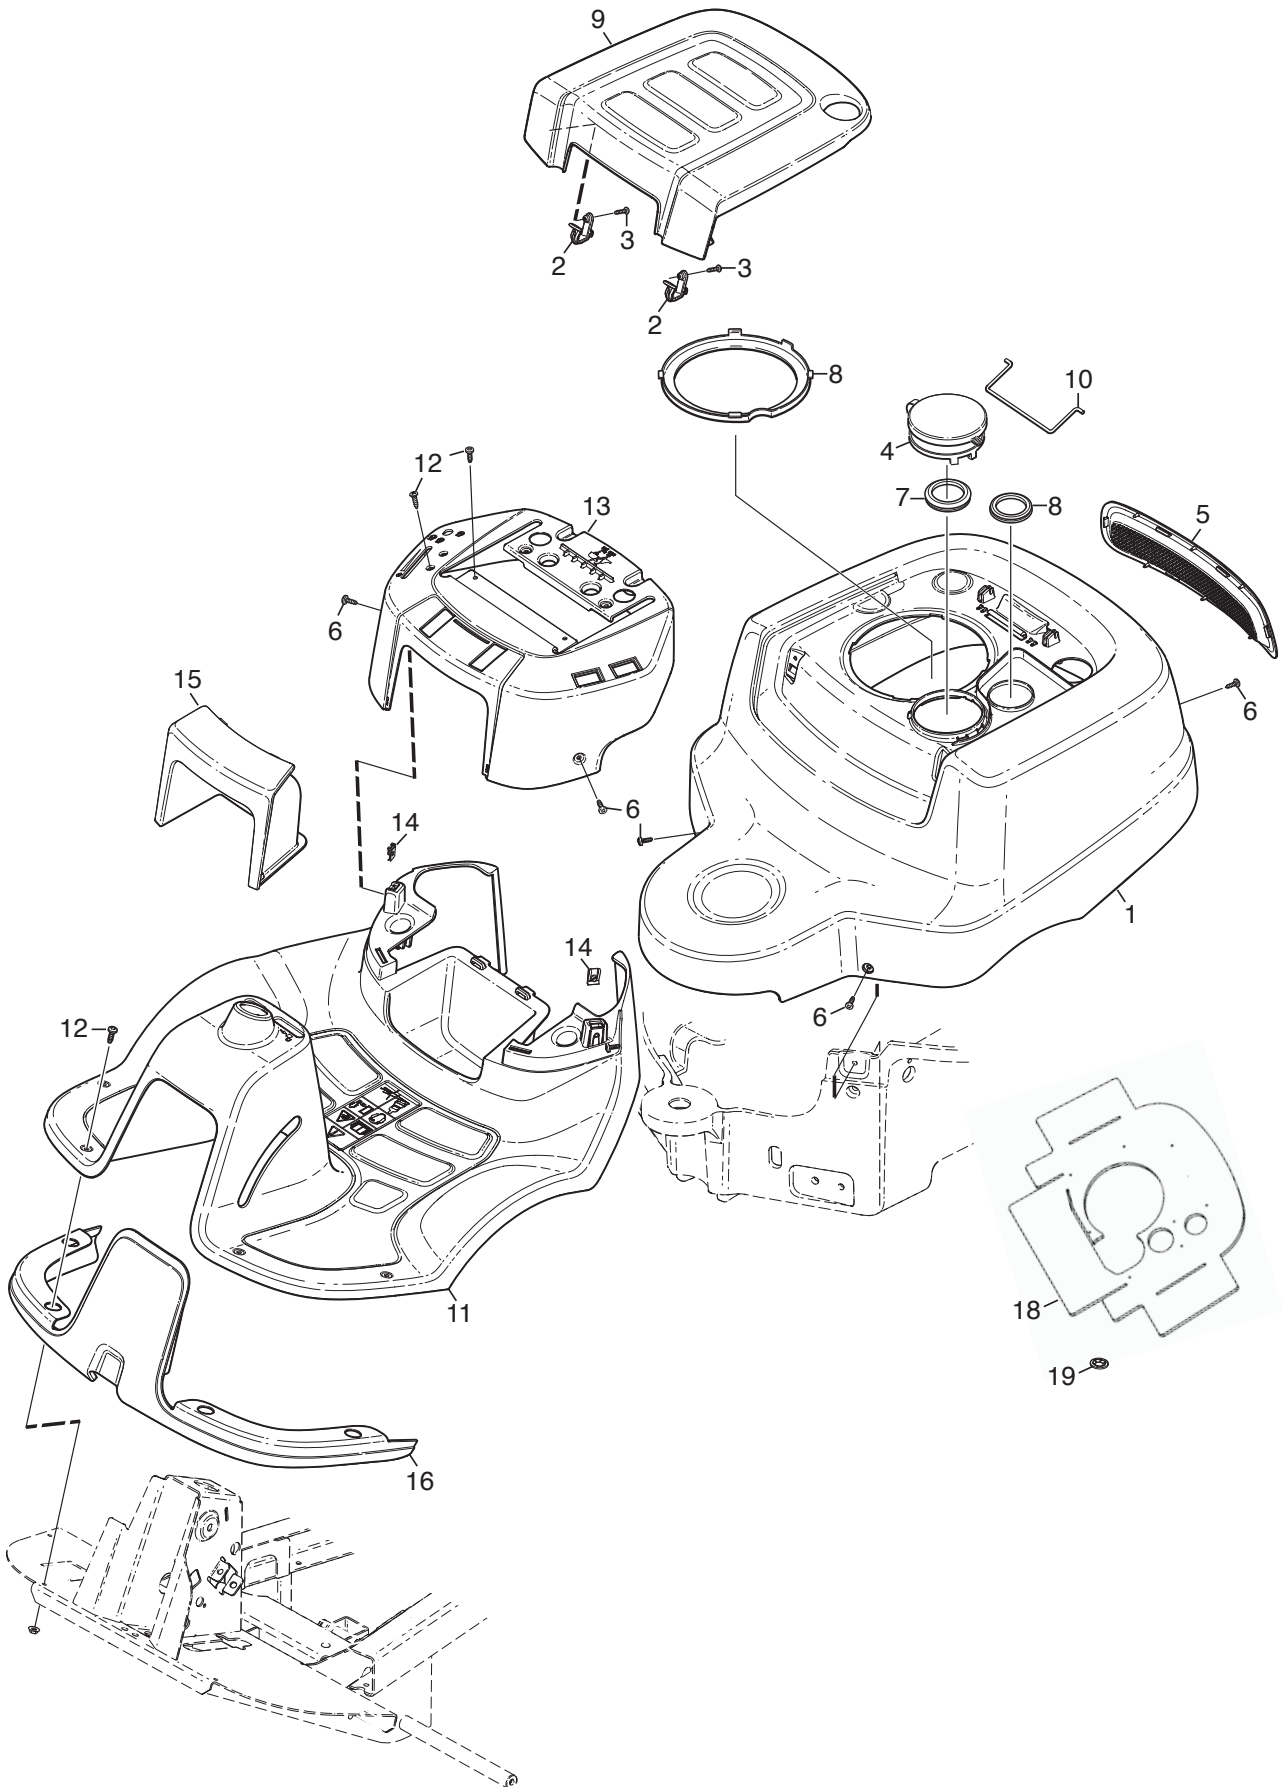

Reservdelskatalog Parts Catalogue

Villa 320 HST

13-5711-51 - Season 2015

- Use GLOBAL GARDEN PRODUCT Genuine Spare Parts specified in the parts list for repair and/or replacement.
 - The contents described in the parts list may change due to improvement.
 - The drawings of the spare parts are only indicative and might not represent the part in question exactly.
 - The indications "right" - "left" - "front" - "rear" refer to the position of the operator when using the machine.
- When placing orders of parts for repair and/or replacement, make sure that the illustrated parts list is the one applying to the machine's year of manufacture, as shown on the identification plate attached to the machine.

www.stiga.com

Utgåva Issue 22 - 2015		Monteringsdetaljer Assembly parts			
Pos. Fig.	Antal Q.ty	Art nr Part No	Benämning	Description	Anmärkning Notes
1	2	9595-0262-00	Spännstift	Locating Pin	
2	4	9959-0820-16	Skruv	Screw	
3	2	1134-4185-01	Ansatsbricka	Flange Washer	
4	4	112523060/0	Bricka	Washer	
5	2	1134-4734-01	Tändningsnyckel	Ignition Key	
6	1	1134-6113-01	Skruv	Screw	

Utgåva Issue 22 - 2015		Seat			
Pos. Fig.	Antal Q.ty	Art nr Part No	Benämning	Description	Anmärkning Notes
1	1	125722477/0	Seat	Seat	
2	4	9945-0816-16	Skruv	Screw	
3	1	387785213/0	Sitsfäste	Seat Support	
4	1	1134-3134-01	Fjäder	Spring	
5	1	1134-3156-01	Brytare	Switch	
6	1	1134-3156-02	Brytare (gra)	Switch	
7	1	137430102/0	Fjäder	Spring	
9	1	112155000/0	Mutter	Nut	
10	2	1134-3144-01	Distans	Spacer	
11	2	9852-8013-16	Skruv	Screw	
12	1	1137-0862-01	Plåt	Plate	
13	1	9893-0616-16	Skruv	Screw	
14	1	1137-0872-01	Distans	Spacer	
15	1	9665-0002-00	Bricka	Washer	
16	1	112154510/0	Mutter	Nut	
17	1	1137-0867-01	Fäste	Bracket	
18	2	1134-0240-01	Ansattsskruv Skruv	Shoulder screw Screw	
19	2	112155000/0	Mutter	Nut	
20	2	1137-0913-01	Knapp	Button	
21	2	112728697/0	Skruv	Screw	
22	1	1137-1033-01	Stang	Rod	
23	1	9675-0008-02	Starlockbricka	Starlock	
24	1	137510303/1	Stift	Pin	
25	1	127275000/0	Gummiplugg	Grommet	