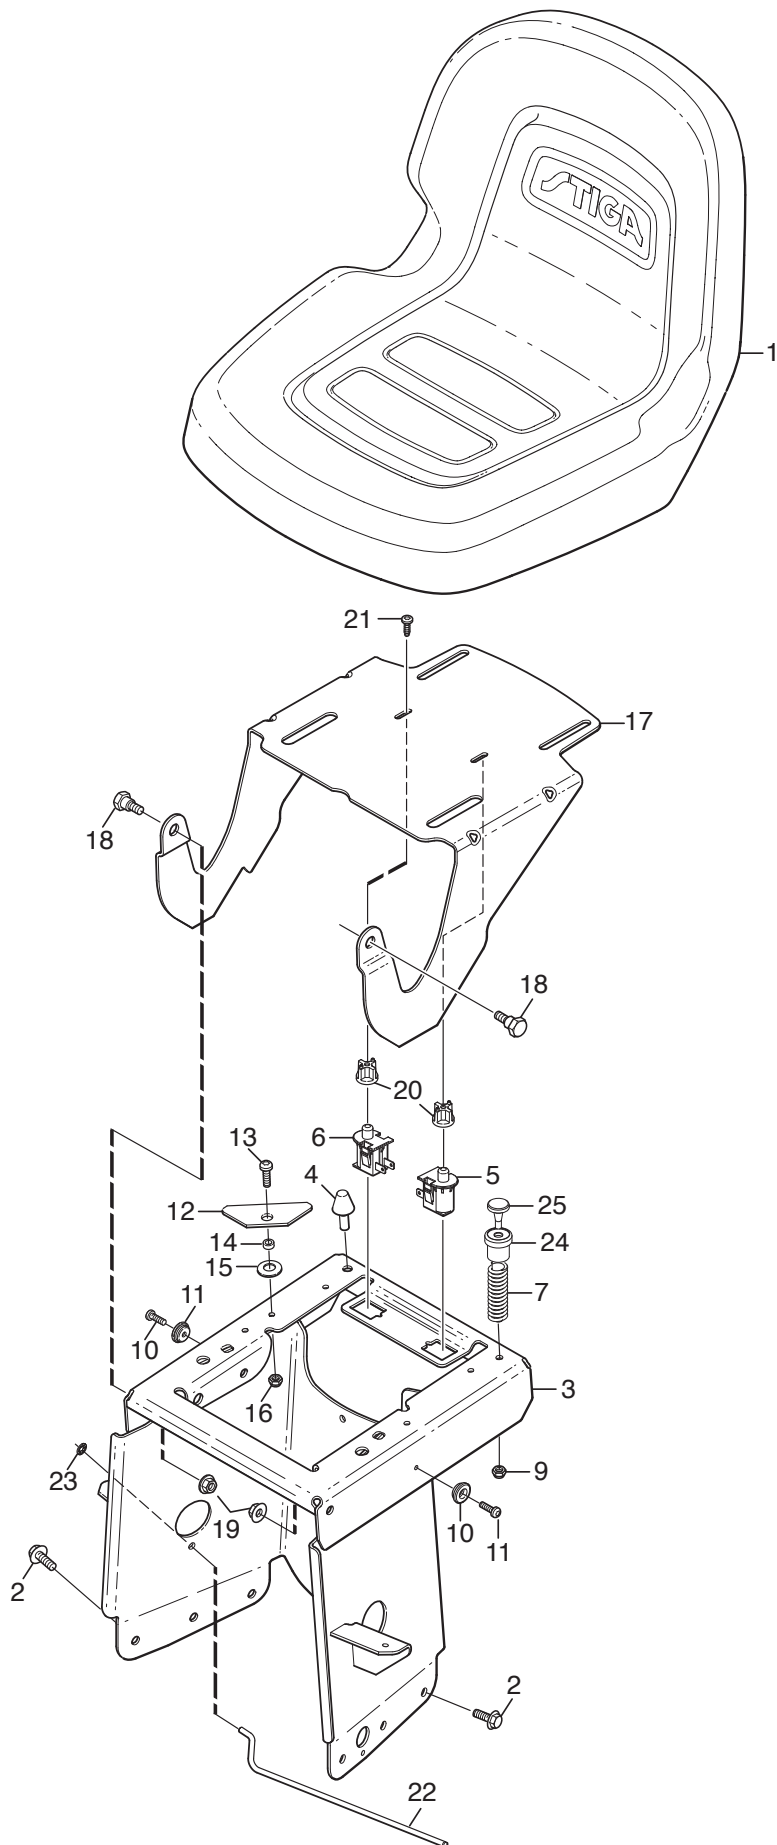

Reservdelskatalog Parts Catalogue

Villa 320 HST

13-5711-51 - Season 2015

- Use GLOBAL GARDEN PRODUCT Genuine Spare Parts specified in the parts list for repair and/or replacement.
 - The contents described in the parts list may change due to improvement.
 - The drawings of the spare parts are only indicative and might not represent the part in question exactly.
 - The indications "right" - "left" - "front" - "rear" refer to the position of the operator when using the machine.
- When placing orders of parts for repair and/or replacement, make sure that the illustrated parts list is the one applying to the machine's year of manufacture, as shown on the identification plate attached to the machine.

www.stiga.com

Utgåva Issue 22 - 2015		Monteringsdetaljer Assembly parts			
Pos. Fig.	Antal Q.ty	Art nr Part No	Benämning	Description	Anmärkning Notes
1	2	9595-0262-00	Spännstift	Locating Pin	
2	4	9959-0820-16	Skruv	Screw	
3	2	1134-4185-01	Ansatsbricka	Flange Washer	
4	4	112523060/0	Bricka	Washer	
5	2	1134-4734-01	Tändningsnyckel	Ignition Key	
6	1	1134-6113-01	Skruv	Screw	

Utgåva Issue 22 - 2015		Seat			
Pos. Fig.	Antal Q.ty	Art nr Part No	Benämning	Description	Anmärkning Notes
1	1	125722477/0	Seat	Seat	
2	4	9945-0816-16	Skruv	Screw	
3	1	387785213/0	Sitsfäste	Seat Support	
4	1	1134-3134-01	Fjäder	Spring	
5	1	1134-3156-01	Brytare	Switch	
6	1	1134-3156-02	Brytare (gra)	Switch	
7	1	137430102/0	Fjäder	Spring	
9	1	112155000/0	Mutter	Nut	
10	2	1134-3144-01	Distans	Spacer	
11	2	9852-8013-16	Skruv	Screw	
12	1	1137-0862-01	Plåt	Plate	
13	1	9893-0616-16	Skruv	Screw	
14	1	1137-0872-01	Distans	Spacer	
15	1	9665-0002-00	Bricka	Washer	
16	1	112154510/0	Mutter	Nut	
17	1	1137-0867-01	Fäste	Bracket	
18	2	1134-0240-01	Ansattsskruv Skruv	Shoulder screw Screw	
19	2	112155000/0	Mutter	Nut	
20	2	1137-0913-01	Knapp	Button	
21	2	112728697/0	Skruv	Screw	
22	1	1137-1033-01	Stang	Rod	
23	1	9675-0008-02	Starlockbricka	Starlock	
24	1	137510303/1	Stift	Pin	
25	1	127275000/0	Gummiplugg	Grommet	