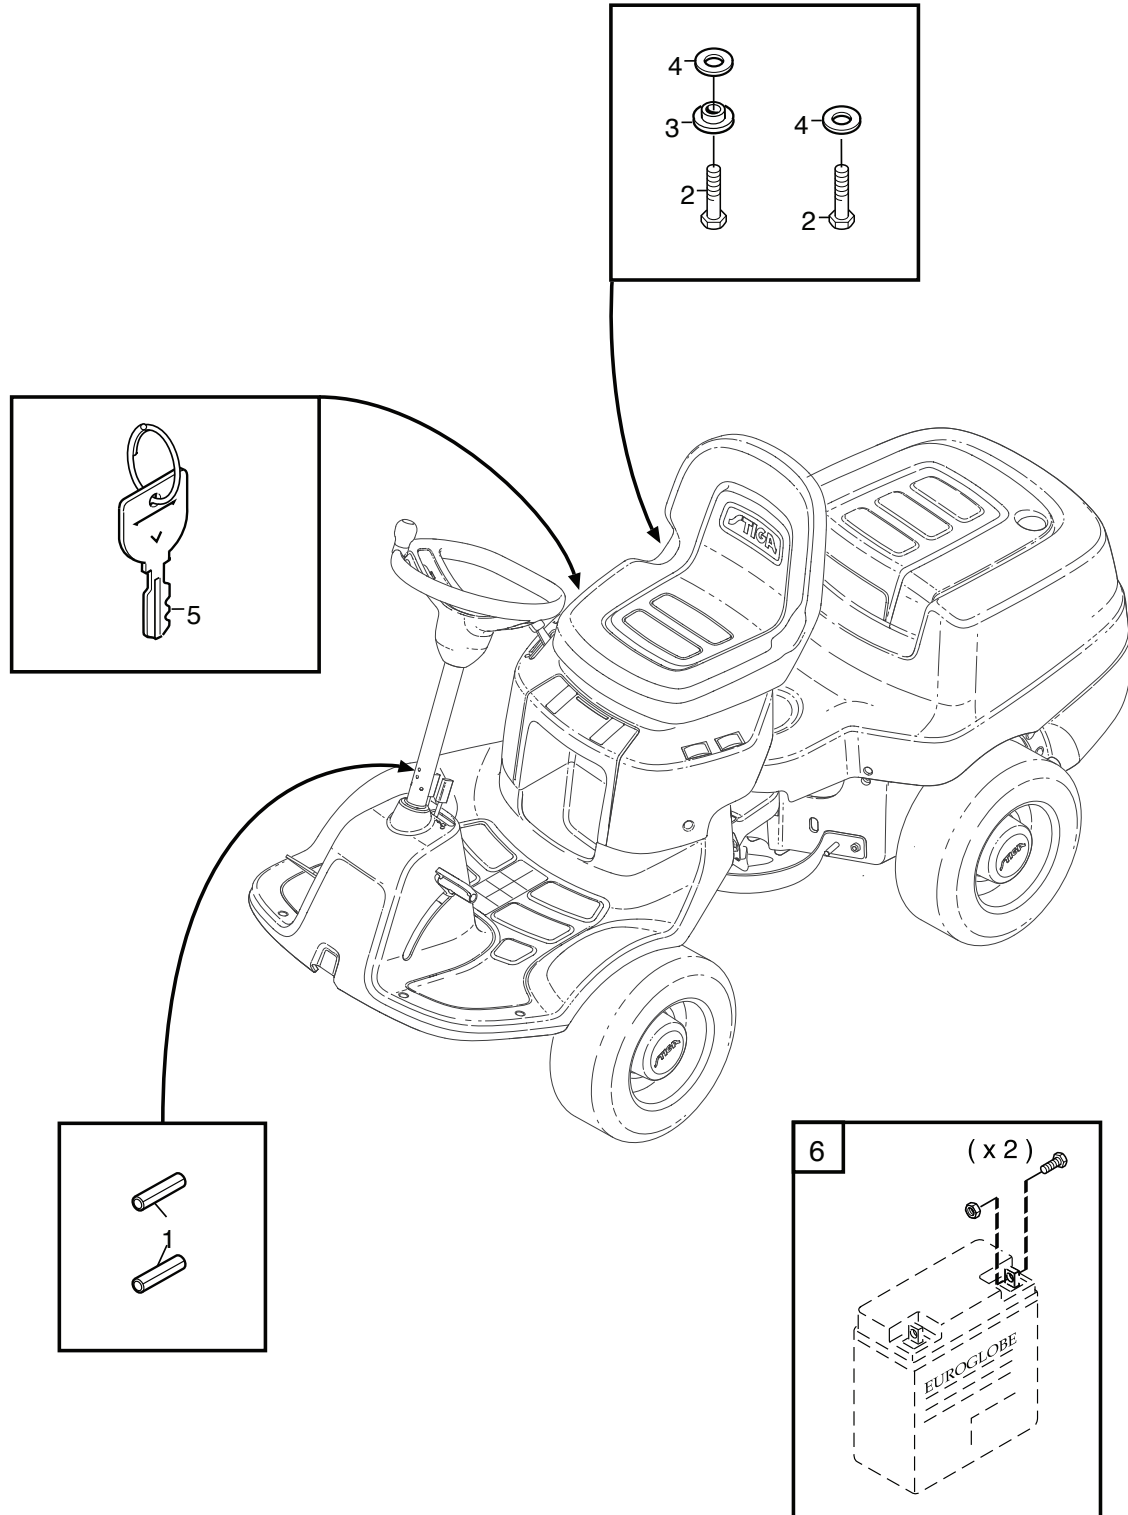

Utgåva Issue 22 - 2015		Monteringsdetaljer Assembly parts			
Pos. Fig.	Antal Q.ty	Art nr Part No	Benämning	Description	Anmärkning Notes
1	2	9595-0262-00	Spännstift	Locating Pin	
2	4	9959-0820-16	Skruv	Screw	
3	2	1134-4185-01	Ansatsbricka	Flange Washer	
4	4	112523060/0	Bricka	Washer	
5	2	1134-4734-01	Tändningsnyckel	Ignition Key	
6	1	1134-6113-01	Skruv	Screw