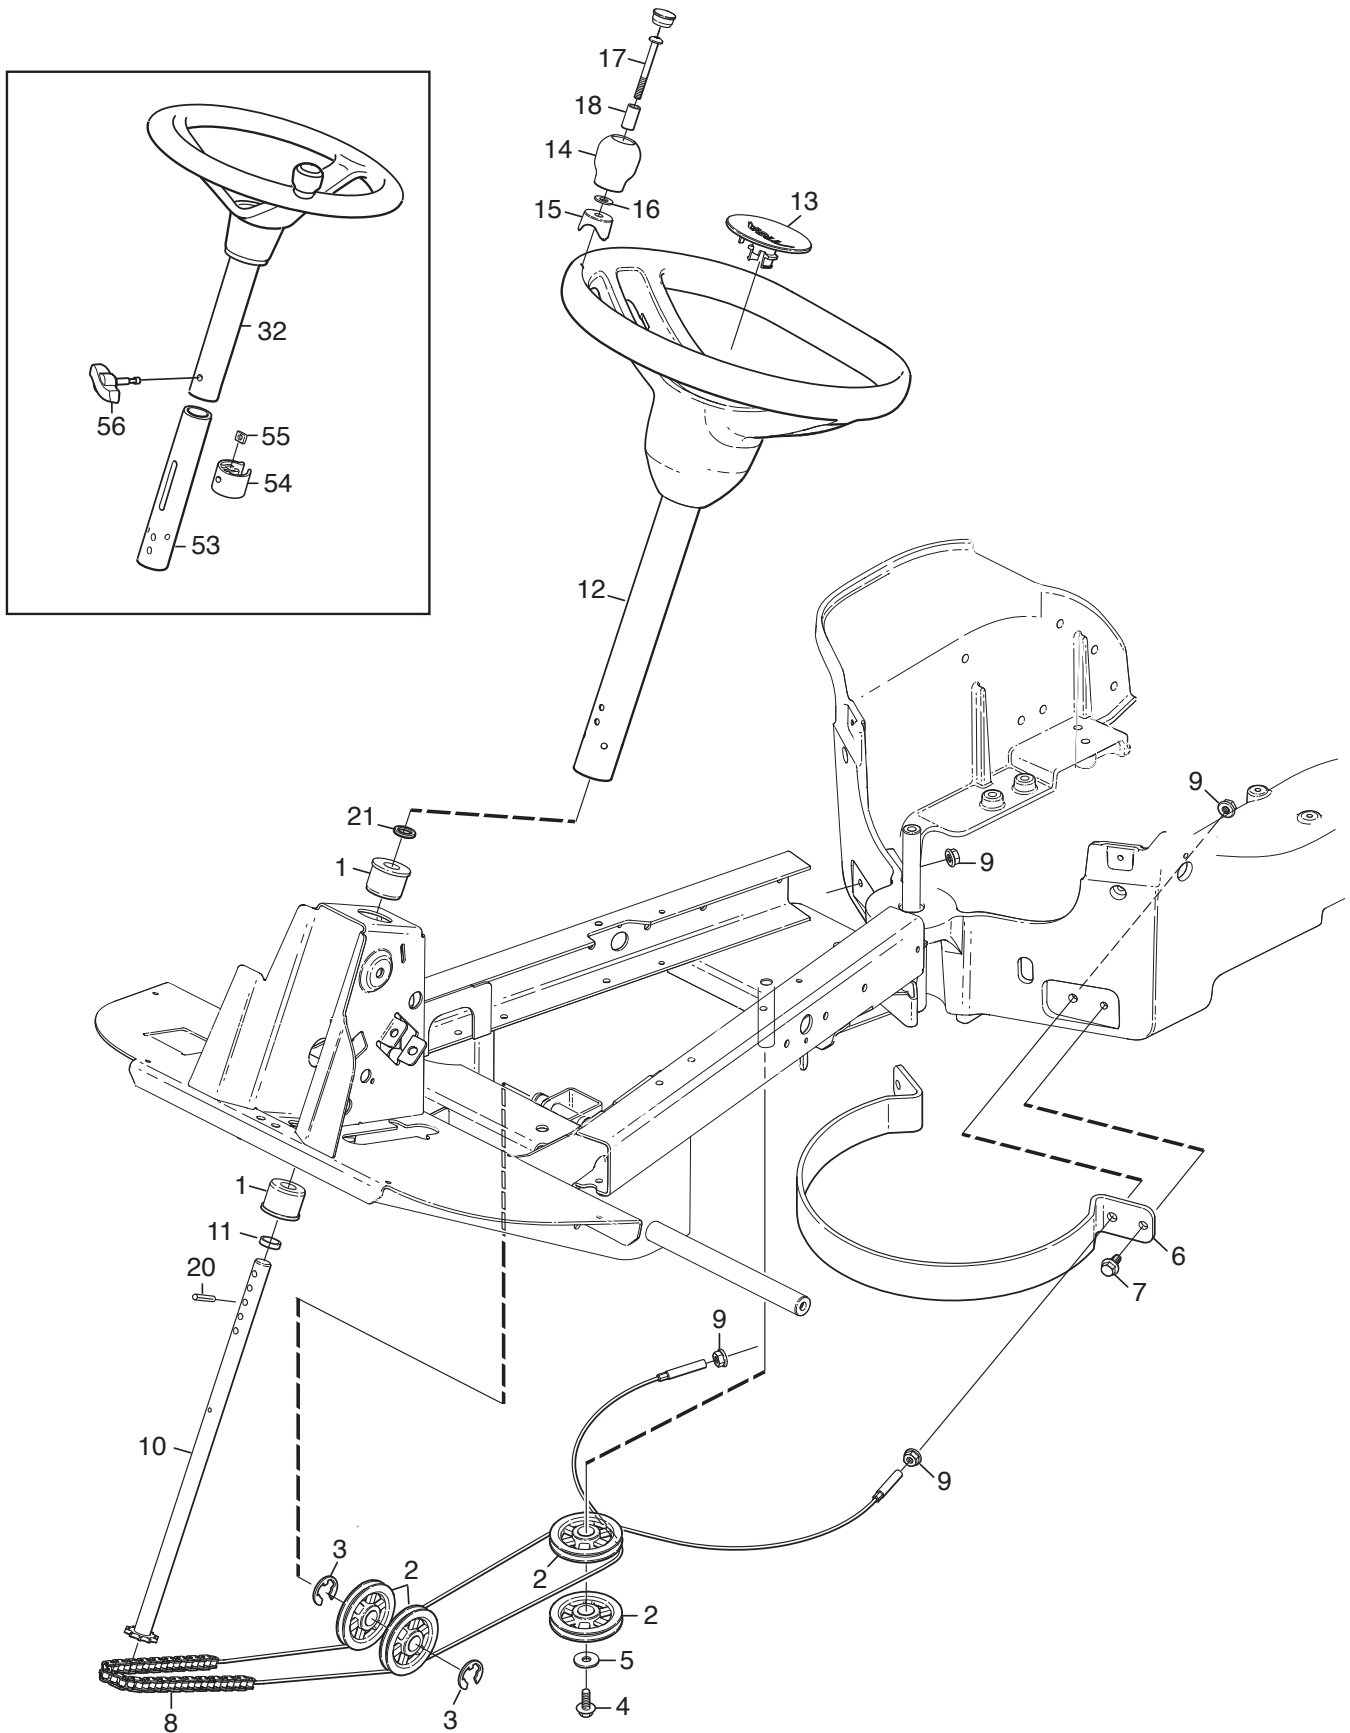

Reservdelskatalog Parts Catalogue

Villa 320 HST

13-5711-51 - Season 2015

- Use GLOBAL GARDEN PRODUCT Genuine Spare Parts specified in the parts list for repair and/or replacement.
 - The contents described in the parts list may change due to improvement.
 - The drawings of the spare parts are only indicative and might not represent the part in question exactly.
 - The indications "right" - "left" - "front" - "rear" refer to the position of the operator when using the machine.
- When placing orders of parts for repair and/or replacement, make sure that the illustrated parts list is the one applying to the machine's year of manufacture, as shown on the identification plate attached to the machine.

www.stiga.com

Utgåva Issue 22 - 2015		Monteringsdetaljer Assembly parts			
Pos. Fig.	Antal Q.ty	Art nr Part No	Benämning	Description	Anmärkning Notes
1	2	9595-0262-00	Spännstift	Locating Pin	
2	4	9959-0820-16	Skruv	Screw	
3	2	1134-4185-01	Ansatsbricka	Flange Washer	
4	4	112523060/0	Bricka	Washer	
5	2	1134-4734-01	Tändningsnyckel	Ignition Key	
6	1	1134-6113-01	Skruv	Screw	

Utgåva Issue 22 - 2015		Seat			
Pos. Fig.	Antal Q.ty	Art nr Part No	Benämning	Description	Anmärkning Notes
1	1	125722477/0	Seat	Seat	
2	4	9945-0816-16	Skruv	Screw	
3	1	387785213/0	Sitsfäste	Seat Support	
4	1	1134-3134-01	Fjäder	Spring	
5	1	1134-3156-01	Brytare	Switch	
6	1	1134-3156-02	Brytare (gra)	Switch	
7	1	137430102/0	Fjäder	Spring	
9	1	112155000/0	Mutter	Nut	
10	2	1134-3144-01	Distans	Spacer	
11	2	9852-8013-16	Skruv	Screw	
12	1	1137-0862-01	Plåt	Plate	
13	1	9893-0616-16	Skruv	Screw	
14	1	1137-0872-01	Distans	Spacer	
15	1	9665-0002-00	Bricka	Washer	
16	1	112154510/0	Mutter	Nut	
17	1	1137-0867-01	Fäste	Bracket	
18	2	1134-0240-01	Ansattsskruv Skruv	Shoulder screw Screw	
19	2	112155000/0	Mutter	Nut	
20	2	1137-0913-01	Knapp	Button	
21	2	112728697/0	Skruv	Screw	
22	1	1137-1033-01	Stang	Rod	
23	1	9675-0008-02	Starlockbricka	Starlock	
24	1	137510303/1	Stift	Pin	
25	1	127275000/0	Gummiplugg	Grommet	