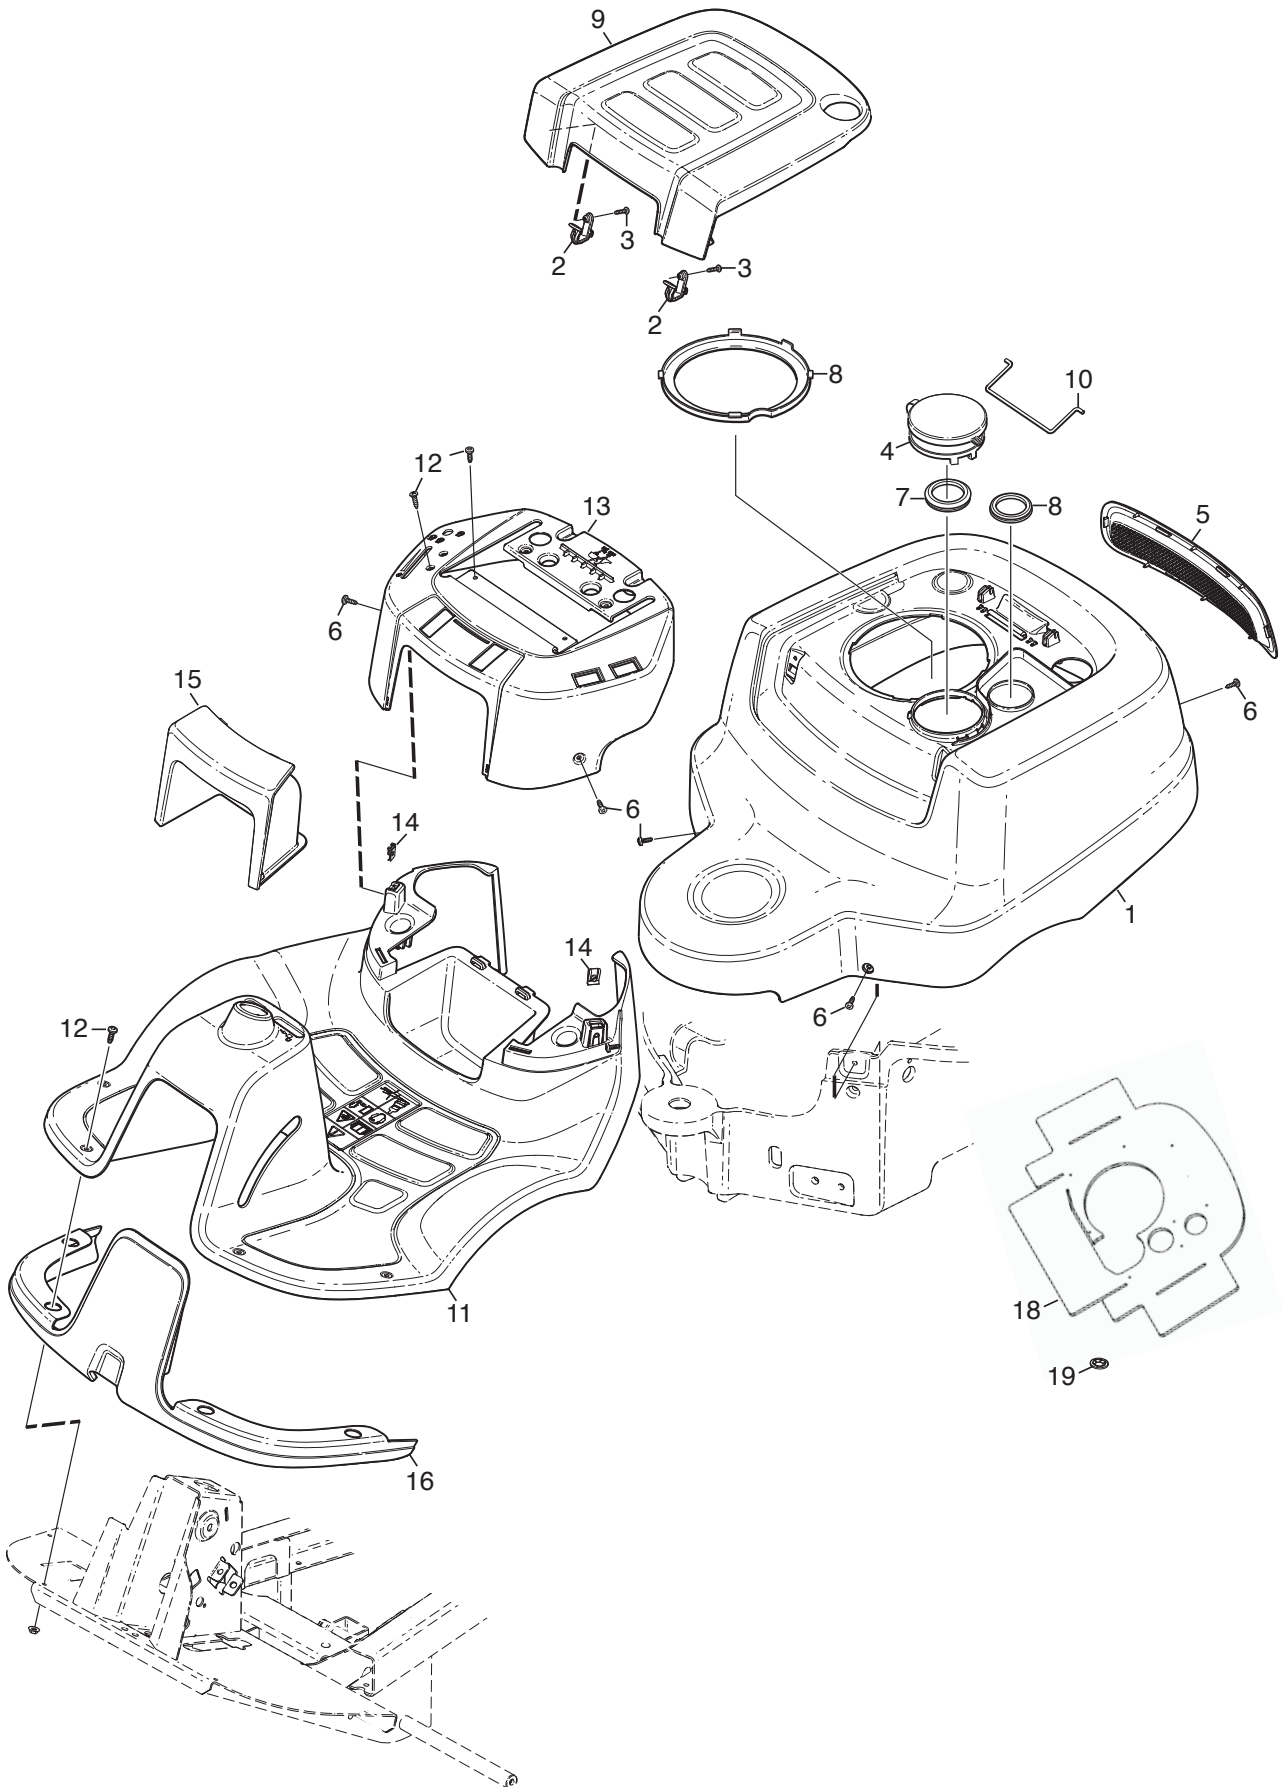

Reservdelskatalog Parts Catalogue

Villa 520 HST

13-5721-71 - Season 2015

- Use GLOBAL GARDEN PRODUCT Genuine Spare Parts specified in the parts list for repair and/or replacement.
 - The contents described in the parts list may change due to improvement.
 - The drawings of the spare parts are only indicative and might not represent the part in question exactly.
 - The indications "right" - "left" - "front" - "rear" refer to the position of the operator when using the machine.
- When placing orders of parts for repair and/or replacement, make sure that the illustrated parts list is the one applying to the machine's year of manufacture, as shown on the identification plate attached to the machine.

www.stiga.com

Utgåva Issue 22 - 2015		Monteringsdetaljer Assembly parts			
Pos. Fig.	Antal Q.ty	Art nr Part No	Benämning	Description	Anmärkning Notes
1	2	9595-0262-00	Spännstift	Locating Pin	
2	4	9959-0820-16	Skruv	Screw	
3	2	1134-4185-01	Ansatsbricka	Flange Washer	
4	4	112523060/0	Bricka	Washer	
5	2	1134-4734-01	Tändningsnyckel	Ignition Key	
6	1	1134-6113-01	Skruv	Screw	