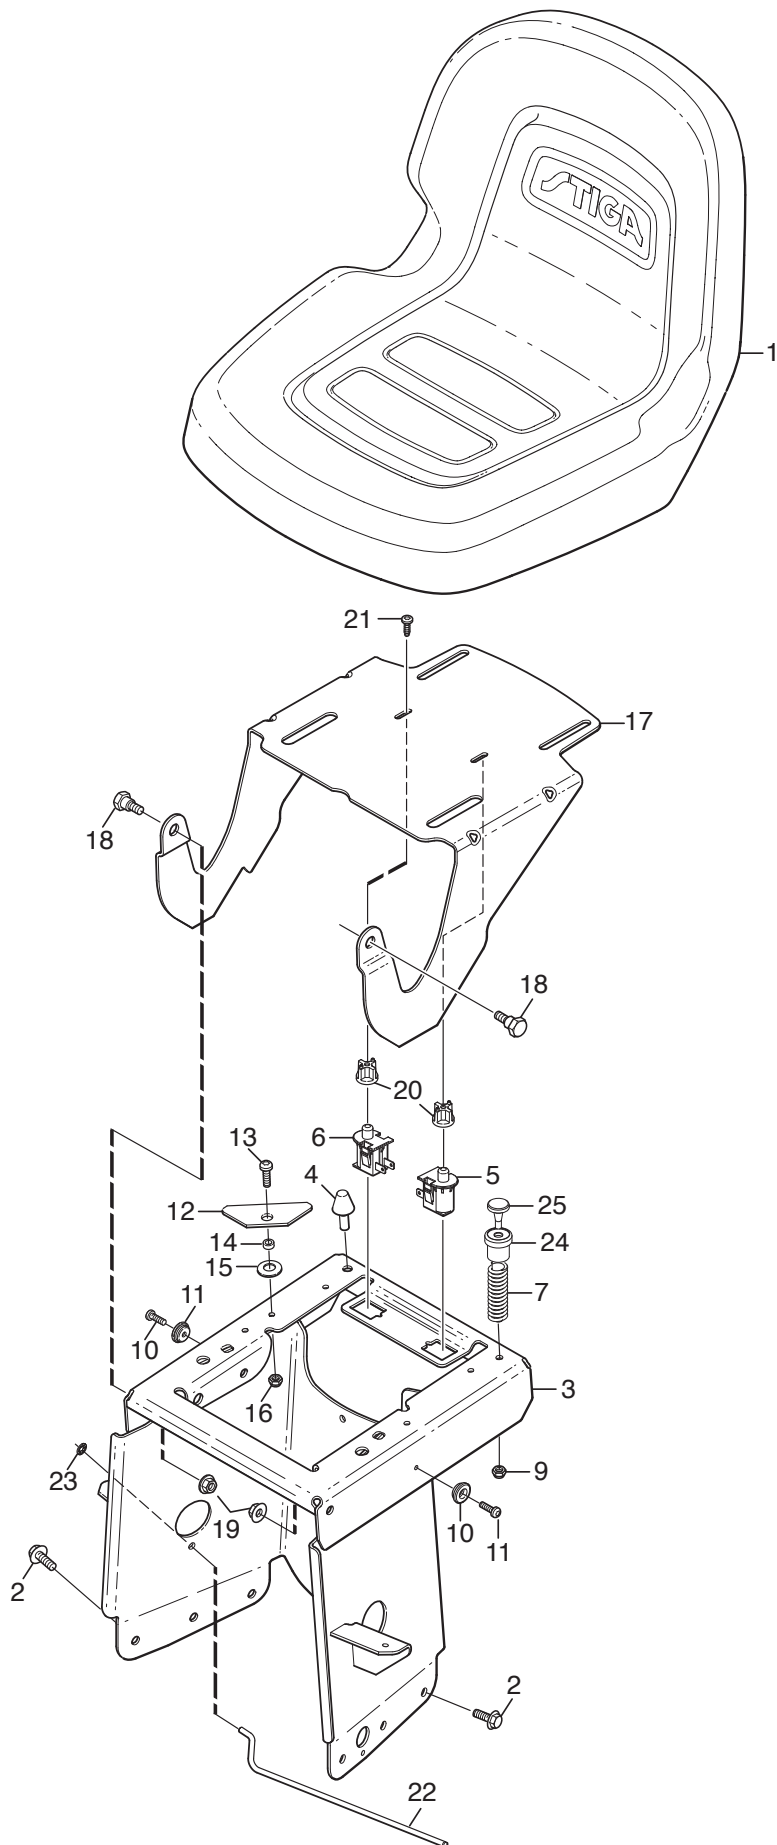

Reservdelskatalog Parts Catalogue

Villa 520 HST

13-5721-71 - Season 2015

- Use GLOBAL GARDEN PRODUCT Genuine Spare Parts specified in the parts list for repair and/or replacement.
 - The contents described in the parts list may change due to improvement.
 - The drawings of the spare parts are only indicative and might not represent the part in question exactly.
 - The indications "right" - "left" - "front" - "rear" refer to the position of the operator when using the machine.
- When placing orders of parts for repair and/or replacement, make sure that the illustrated parts list is the one applying to the machine's year of manufacture, as shown on the identification plate attached to the machine.

www.stiga.com

Utgåva Issue 22 - 2015		Monteringsdetaljer Assembly parts			
Pos. Fig.	Antal Q.ty	Art nr Part No	Benämning	Description	Anmärkning Notes
1	2	9595-0262-00	Spännstift	Locating Pin	
2	4	9959-0820-16	Skruv	Screw	
3	2	1134-4185-01	Ansatsbricka	Flange Washer	
4	4	112523060/0	Bricka	Washer	
5	2	1134-4734-01	Tändningsnyckel	Ignition Key	
6	1	1134-6113-01	Skruv	Screw	

Utgåva Issue 22 - 2015		Seat			
Pos. Fig.	Antal Q.ty	Art nr Part No	Benämning	Description	Anmärkning Notes
1	1	125722477/0	Seat	Seat	
2	4	9945-0816-16	Skruv	Screw	
3	1	387785213/0	Sitsfäste	Seat Support	
4	1	1134-3134-01	Fjäder	Spring	
5	1	1134-3156-01	Brytare	Switch	
6	1	1134-3156-02	Brytare (gra)	Switch	
7	1	137430102/0	Fjäder	Spring	
9	1	112155000/0	Mutter	Nut	
10	2	1134-3144-01	Distans	Spacer	
11	2	9852-8013-16	Skruv	Screw	
12	1	1137-0862-01	Plåt	Plate	
13	1	9893-0616-16	Skruv	Screw	
14	1	1137-0872-01	Distans	Spacer	
15	1	9665-0002-00	Bricka	Washer	
16	1	112154510/0	Mutter	Nut	
17	1	1137-0867-01	Fäste	Bracket	
18	2	1134-0240-01	Ansattsskruv Skruv	Shoulder screw Screw	
19	2	112155000/0	Mutter	Nut	
20	2	1137-0913-01	Knapp	Button	
21	2	112728697/0	Skruv	Screw	
22	1	1137-1033-01	Stang	Rod	
23	1	9675-0008-02	Starlockbricka	Starlock	
24	1	137510303/1	Stift	Pin	
25	1	127275000/0	Gummiplugg	Grommet	