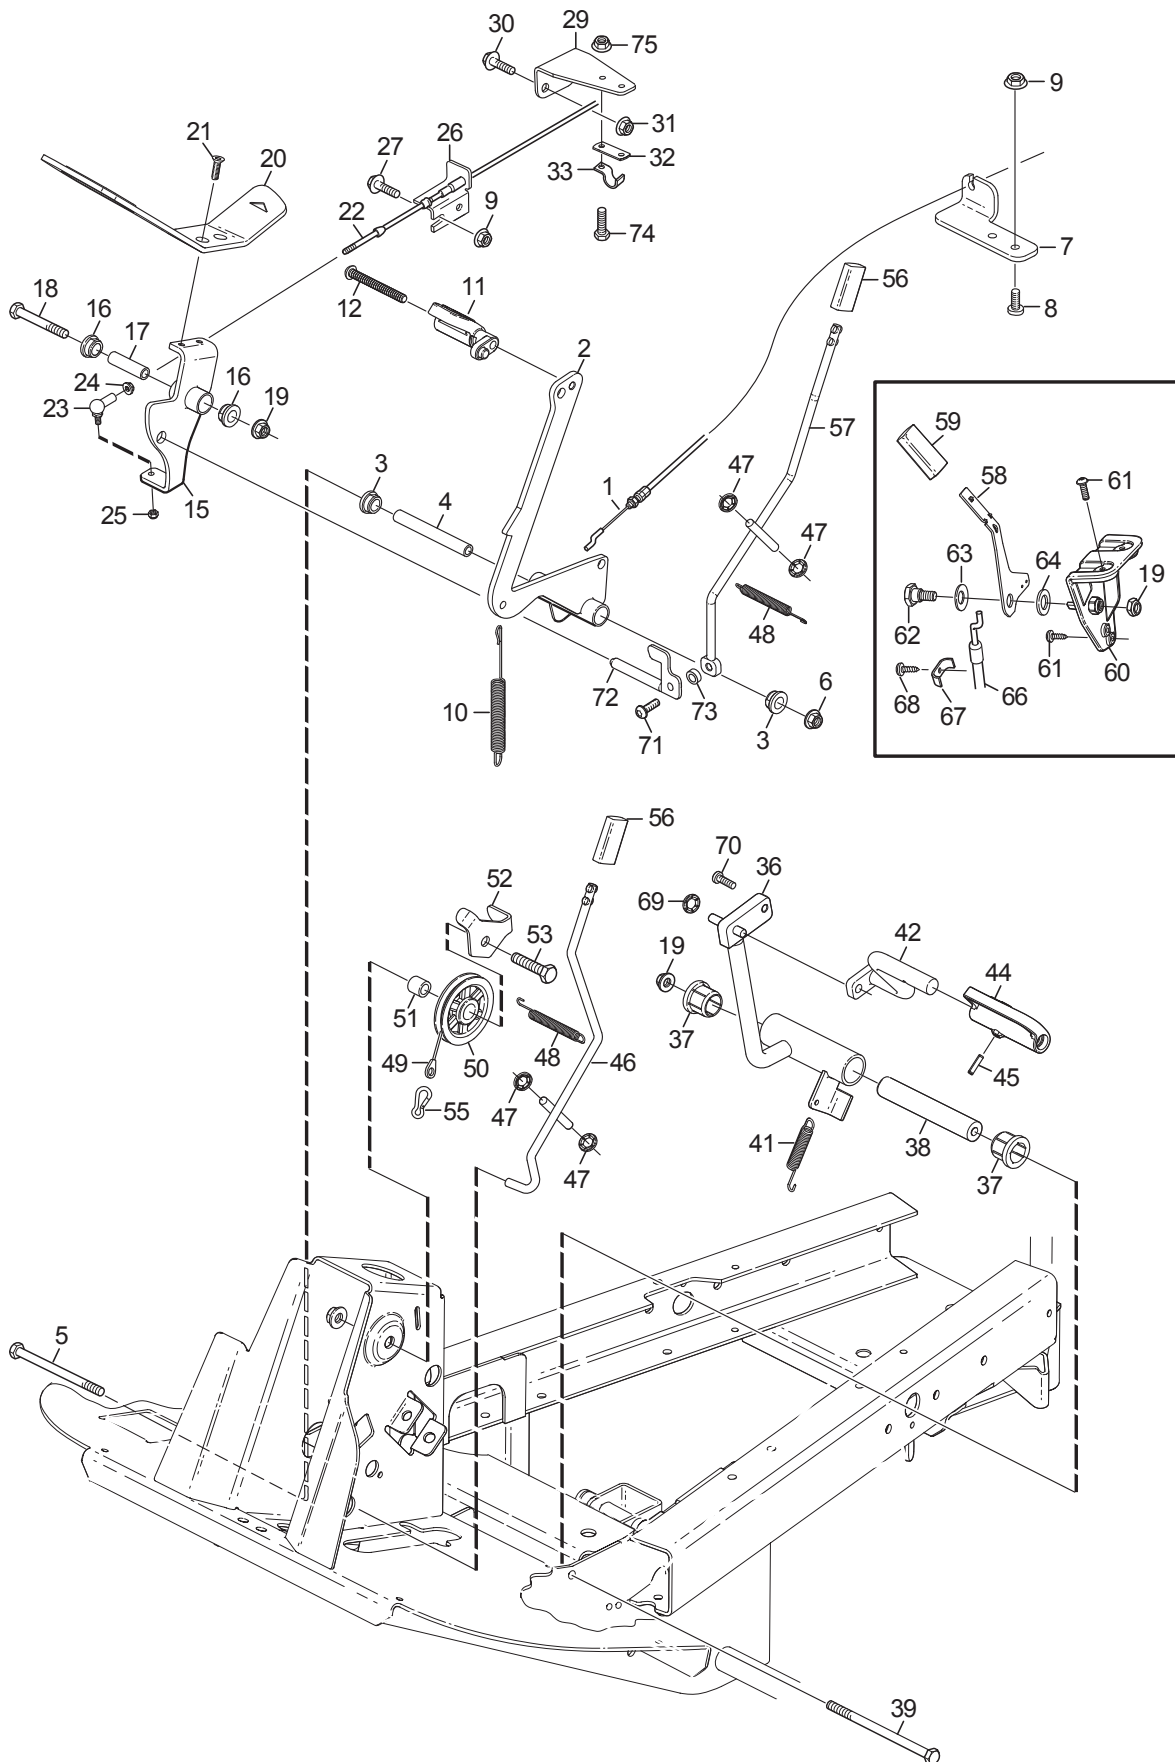

Utgåva Issue 22 - 2015		Reglage		Controls	
Pos. Fig.	Antal Q.ty	Art nr Part No	Benämning	Description	Anmärkning Notes
1	1	1137-0992-01	Bromsvajer	Brake Cabel	
2	1	1137-0813-01	Bromspedal kpl	Pedal	
3	2	1134-6313-01	Lager	Bearing	
4	1	1137-0912-01	Distans	Spacer	
5	1	9997-0811-02	Skruv	Screw	
6	1	112154220/0	Mutter	Nut	
7	1	1137-0847-01	Fäste	Bracket	
8	2	9959-0620-16	Skruv	Screw	
9	2	9739-0631-22	Mutter	Nut	
10	1	1131-1507-00	Fjäder	Spring	
11	1	1137-0959-01	Bromspedal kpl	Pedal	
12	1	9930-0870-12	Skruv	Screw	
15	1	1137-0827-01	Fäste	Bracket	
16	2	1134-6313-01	Lager	Bearing	
17	1	1137-0802-01	Distans	Spacer	
18	1	112691800/0	Skruv	Screw	
19	1	112155000/0	Mutter	Nut	
20	1	337506741/0	Drivpedal	Drive Pedal	
21	2	9893-0616-16	Skruv	Screw	
22	1	1134-2766-10	Kablage	Cable	
23	2	9570-0001-00	Vinkellänk As8 Din 71802M5	Elbow Link	
24	2	9739-0531-22	Mutter	Nut	
25	2	112154330/0	Mutter	Nut	
26	1	1134-6317-01	Wirefäste	Wire Bracket	
27	2	9959-0620-16	Skruv	Screw	
28	2	9739-0631-22	Mutter	Nut	
29	1	1137-0928-01	Fäste	Bracket	
30	2	9959-0825-16	Skruv	Screw	
31	2	112154220/0	Mutter	Nut	
32	1	1134-0266-00	Fästbygel	Attaching Clamp	
33	1	1134-0267-00	Underläggsbleck	Clamp Plate	
34	1	112789008/0	Skruv	Screw	
35	1	9739-0531-22	Mutter	Nut	
36	1	1137-0784-01	Pedal	Pedal	
37	2	1134-0068-00	Lager (D20,4)	Bearing (D=20,4)	
38	1	1137-0795-01	Distans	Spacer	
39	1	9997-0814-02	Skruv	Screw	
40	1	9747-0831-02	Mutter	Nut	
41	1	1134-5824-01	Fjäder	Spring	
42	1	1137-0877-01	Pedal	Pedal	
43	1	9930-0820-16	Skruv	Screw	
44	1	1137-0958-01	Pedal	Pedal	
45	1	9595-0230-00	Stift	Pin	
46	1	1137-0792-01	Bromsstang	Brake Rod	
47	2	112604903/0	Bricka	Washer	
48	1	1137-1092-01	Fjäder	Spring	
49	1	1137-0917-01	Lyftwire	Lifting Wire	
50	1	1134-0072-02	Linhjul	Steering Pulley	
51	1	1134-0041-01	Bussning	Bushing