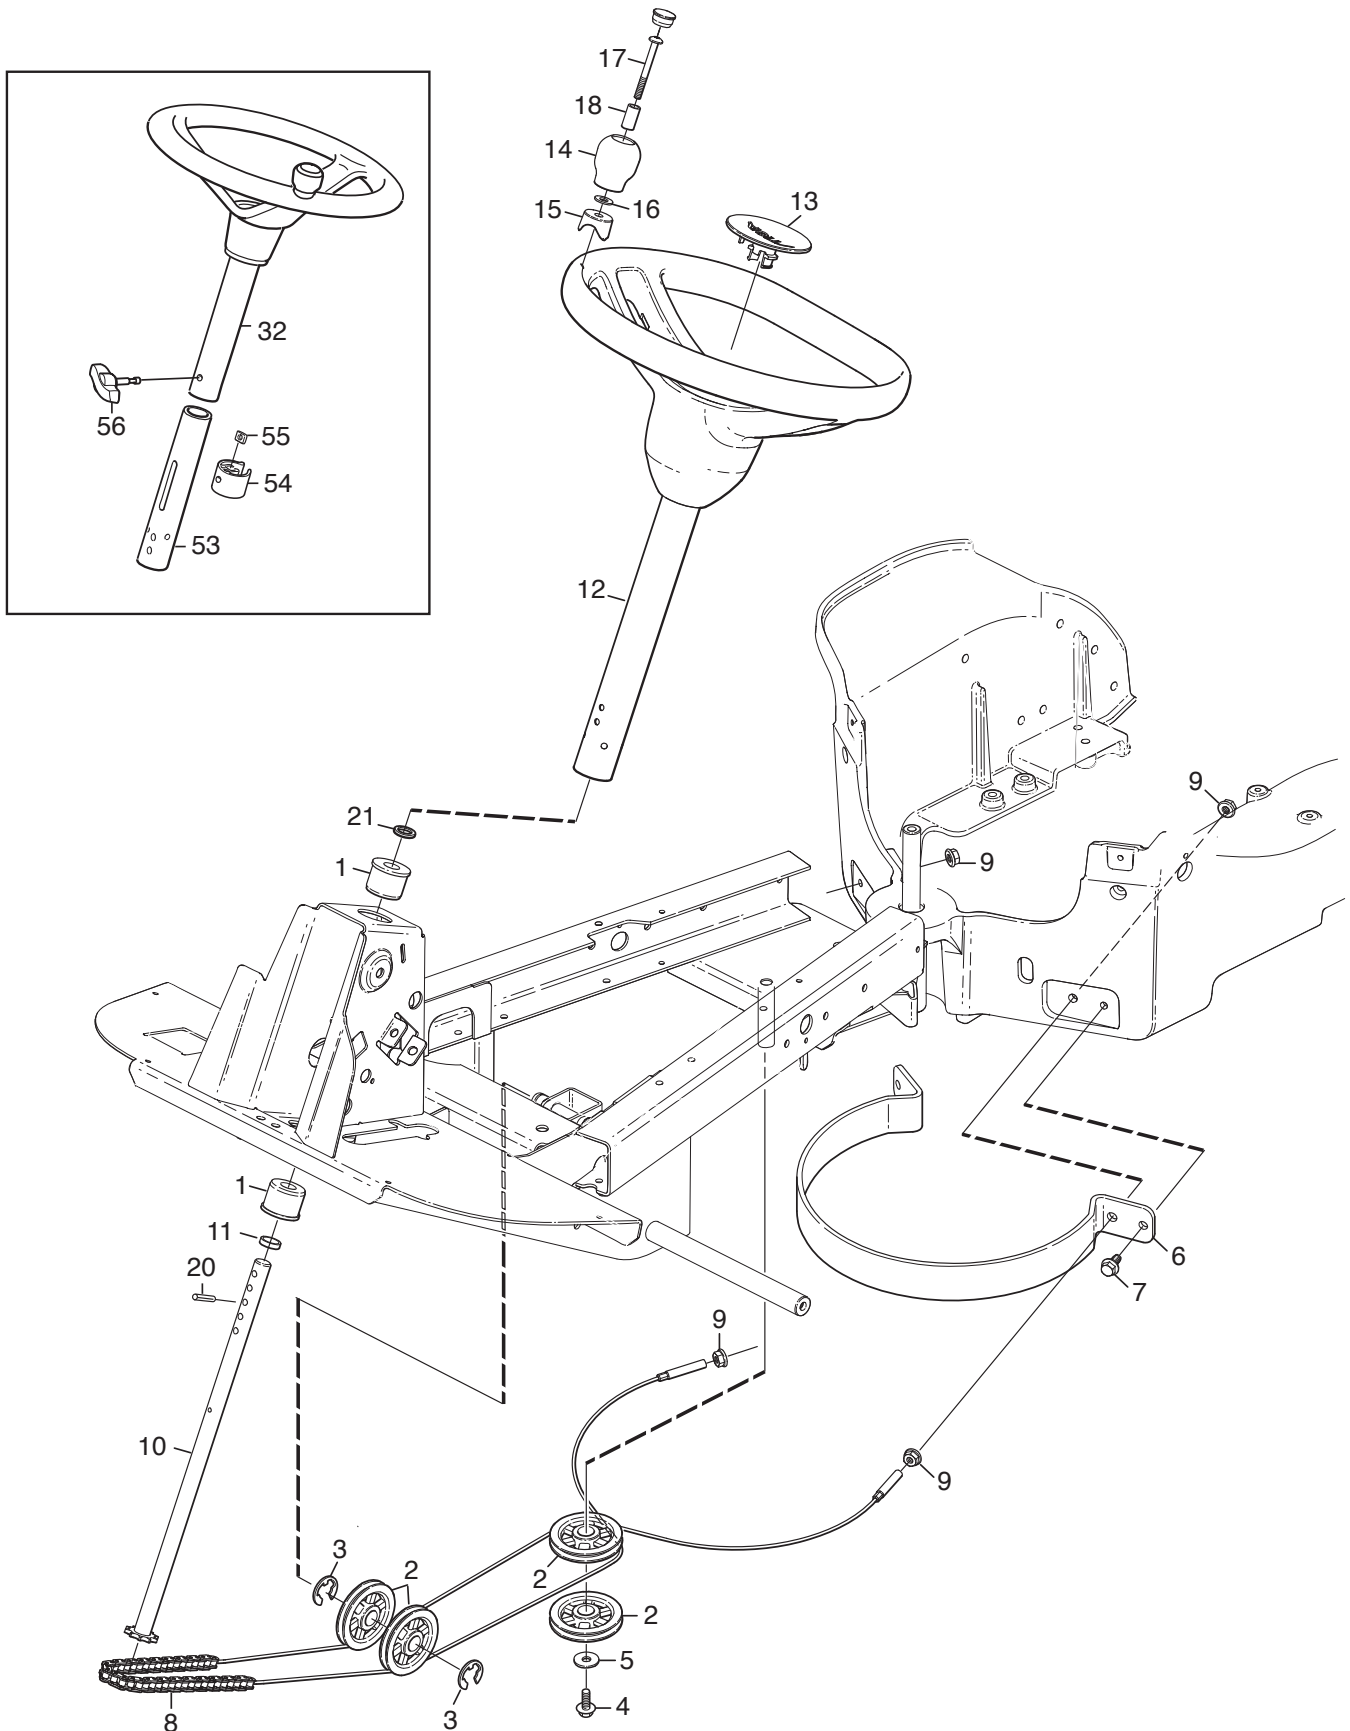

Reservdelskatalog Parts Catalogue

Villa 520 HST

13-5721-71 - Season 2015

- Use GLOBAL GARDEN PRODUCT Genuine Spare Parts specified in the parts list for repair and/or replacement.
 - The contents described in the parts list may change due to improvement.
 - The drawings of the spare parts are only indicative and might not represent the part in question exactly.
 - The indications "right" - "left" - "front" - "rear" refer to the position of the operator when using the machine.
- When placing orders of parts for repair and/or replacement, make sure that the illustrated parts list is the one applying to the machine's year of manufacture, as shown on the identification plate attached to the machine.

www.stiga.com

Utgåva Issue 22 - 2015		Monteringsdetaljer Assembly parts			
Pos. Fig.	Antal Q.ty	Art nr Part No	Benämning	Description	Anmärkning Notes
1	2	9595-0262-00	Spännstift	Locating Pin	
2	4	9959-0820-16	Skruv	Screw	
3	2	1134-4185-01	Ansatsbricka	Flange Washer	
4	4	112523060/0	Bricka	Washer	
5	2	1134-4734-01	Tändningsnyckel	Ignition Key	
6	1	1134-6113-01	Skruv	Screw	

Utgåva Issue 22 - 2015		Seat			
Pos. Fig.	Antal Q.ty	Art nr Part No	Benämning	Description	Anmärkning Notes
1	1	125722477/0	Seat	Seat	
2	4	9945-0816-16	Skruv	Screw	
3	1	387785213/0	Sitsfäste	Seat Support	
4	1	1134-3134-01	Fjäder	Spring	
5	1	1134-3156-01	Brytare	Switch	
6	1	1134-3156-02	Brytare (gra)	Switch	
7	1	137430102/0	Fjäder	Spring	
9	1	112155000/0	Mutter	Nut	
10	2	1134-3144-01	Distans	Spacer	
11	2	9852-8013-16	Skruv	Screw	
12	1	1137-0862-01	Plåt	Plate	
13	1	9893-0616-16	Skruv	Screw	
14	1	1137-0872-01	Distans	Spacer	
15	1	9665-0002-00	Bricka	Washer	
16	1	112154510/0	Mutter	Nut	
17	1	1137-0867-01	Fäste	Bracket	
18	2	1134-0240-01	Ansattsskruv Skruv	Shoulder screw Screw	
19	2	112155000/0	Mutter	Nut	
20	2	1137-0913-01	Knapp	Button	
21	2	112728697/0	Skruv	Screw	
22	1	1137-1033-01	Stang	Rod	
23	1	9675-0008-02	Starlockbricka	Starlock	
24	1	137510303/1	Stift	Pin	
25	1	127275000/0	Gummiplugg	Grommet	