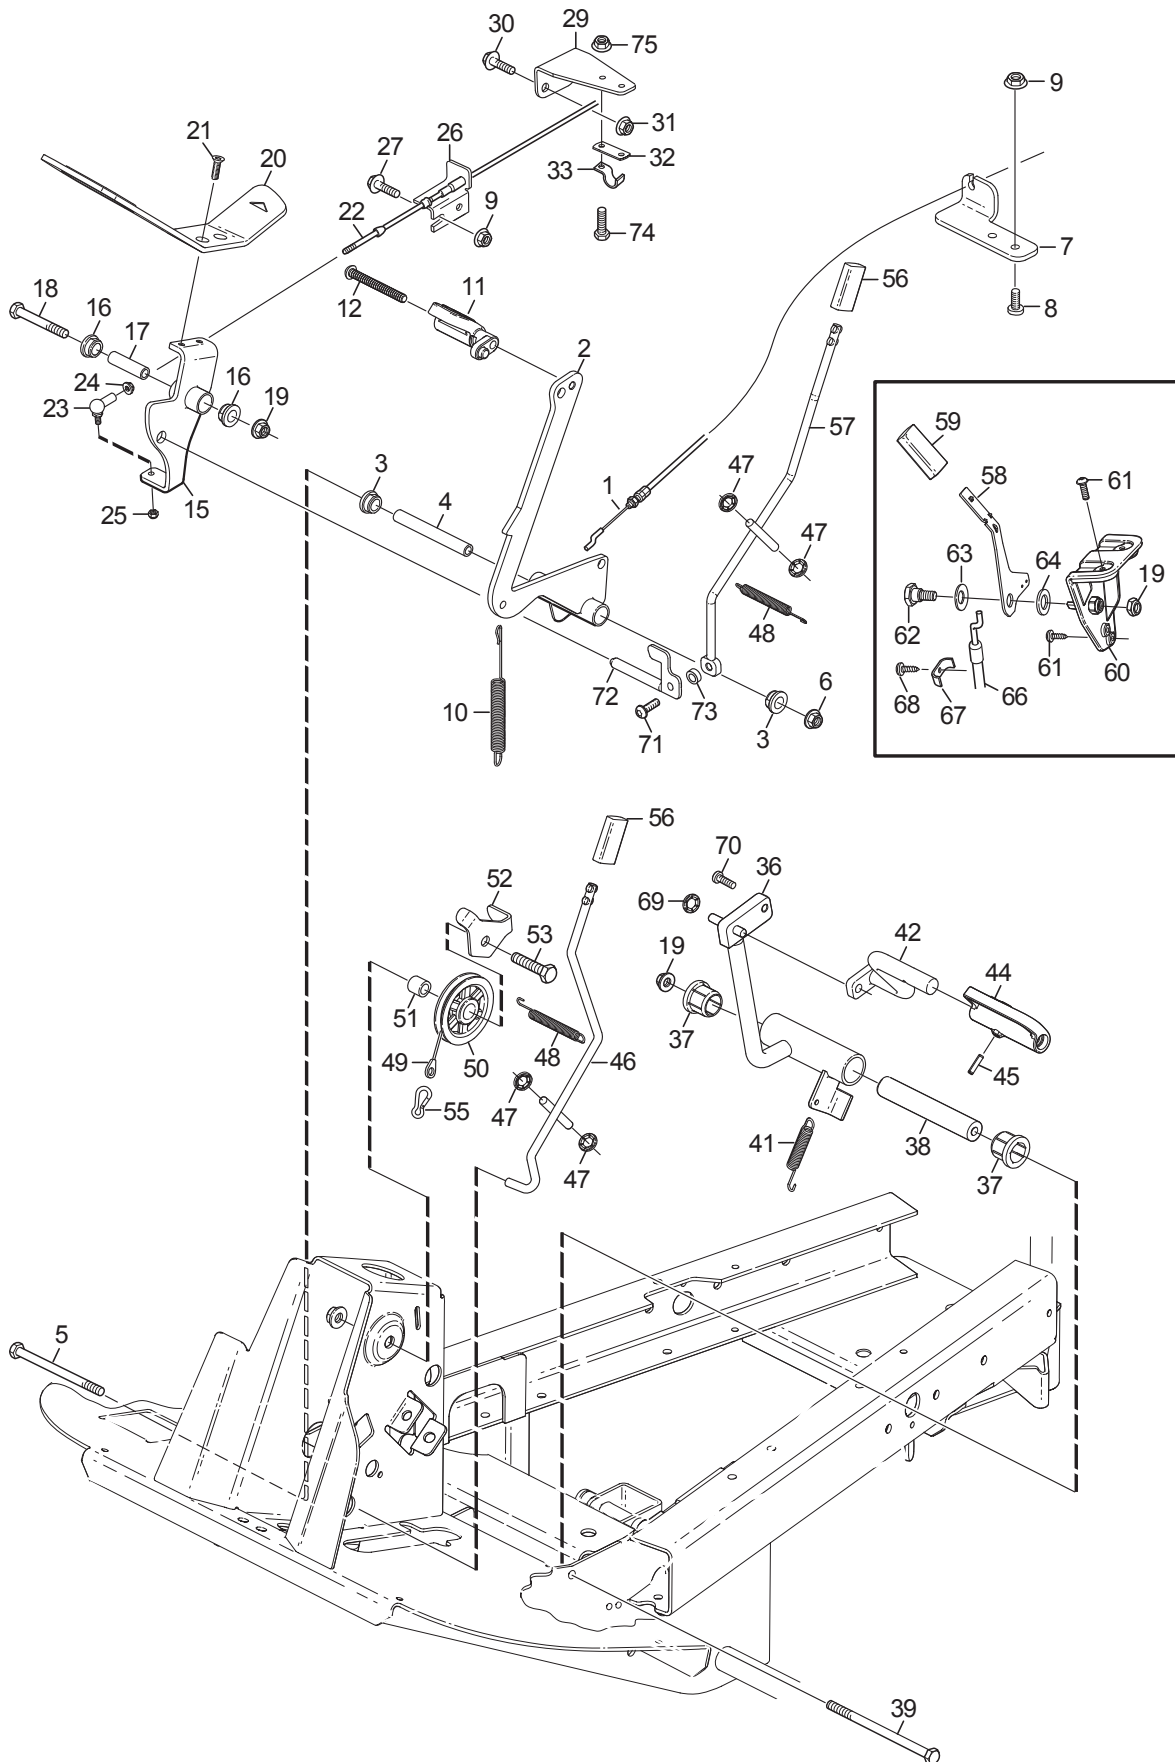

Utgåva Issue 22 - 2015		Reglage		Controls	
Pos. Fig.	Antal Q.ty	Art nr Part No	Benämning	Description	Anmärkning Notes
52	1	1137-0713-02	Fäste	Bracket	
53	1	112794300/0	Skruv	Screw	
54	1	9739-1031-22	Mutter	Nut	
55	1	1137-1042-01	Karbinhake	Snap Hook	
56	2	1137-0952-01	Knopp	Knob	
57	1	1137-0837-01	Spak	Lever	P-broms/Parking brake
58	1	1137-0894-01	Gasreglage	Throttle Lever	
59	1	1137-0952-01	Knopp	Knob	
60	1	1137-0873-01	Plat	Plate	
61	2	112728697/0	Skruv	Screw	
62	1	1134-0240-00	Skruv	Screw	
63	1	1134-4242-01	Distansbricka	Washer	
64	1	9665-0002-00	Bricka	Washer	
65	1	9747-0831-02	Mutter	Nut	
66	1	1134-4197-01	Gasreglage	Throttle Cable	
67	1	9500-9991-00	Kabelklämma	Wire Clamp	
68	1	9943-0516-16	Skruv	Screw	
69	1	112604899/0	Starlock P6704 8 Fz	Crown Fastener	
70	1	9930-0820-16	Skruv	Screw	
71	1	9893-0616-16	Skruv	Screw	
72	1	1137-0825-01	Spak	Lever	
73	1	1137-0872-01	Distans	Spacer	
74	1	112789008/0	Skruv	Screw	
75	1	9739-0531-22	Mutter	Nut