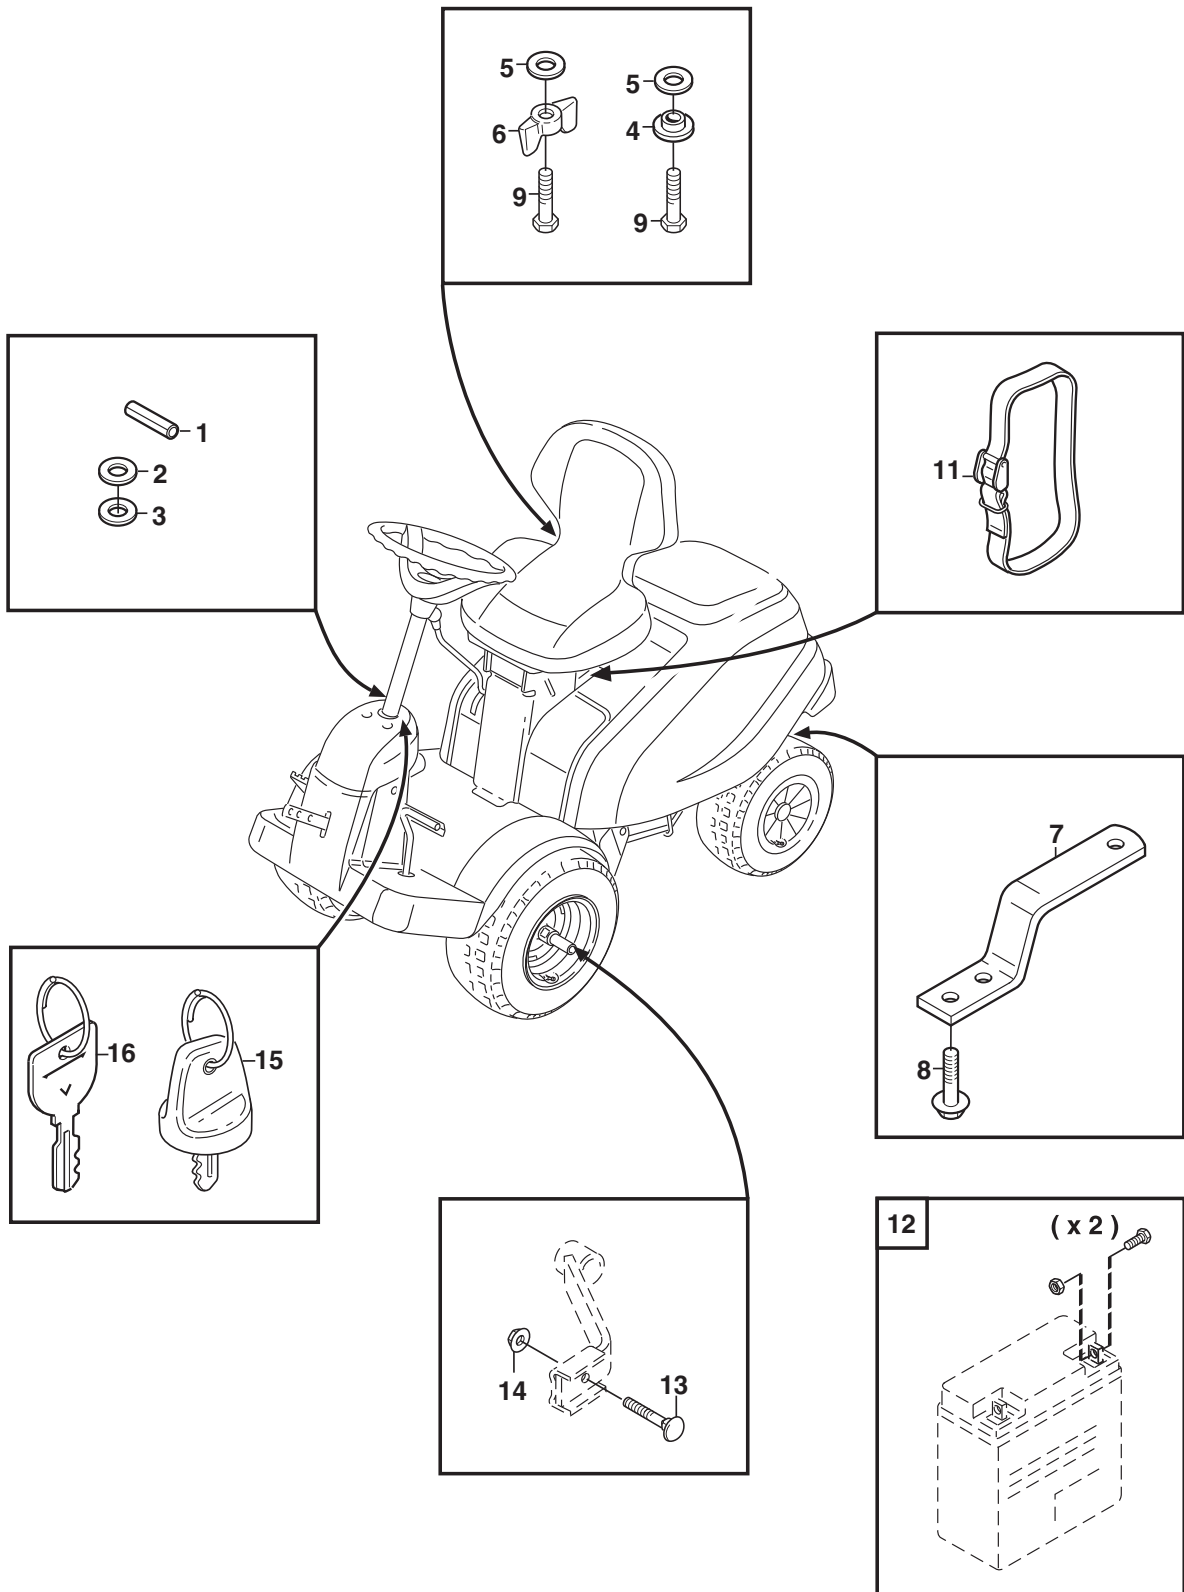

Utgåva Issue 7 - 2016		Monteringsdetaljer Assembly parts			
Pos. Fig.	Antal Q.ty	Art nr Part No	Benämning	Description	Anmärkning Notes
1	1	9595-0262-00	Spännstift	Locating Pin	
2	1	9699-0103-02	Bricka	Washer	0.5 mm
3	1	9699-0114-02	Bricka	Washer	1.0 mm
4	2	1134-4185-01	Ansatsbricka	Flange Washer	
5	4	112523060/0	Bricka	Washer	
6	2	1134-4481-01	Vingmutter	Wing Nut	
7	1	1134-4627-01	Dragkrok	Tow Bar	
8	2	9959-0820-16	Skruv	Screw	
9	4	112793102/0	Skruv	Screw	
15	1	1134-4734-01	Tändningsnyckel	Ignition Key	
16	1	1134-6125-01	Tändningsnyckel	Ignition Key	
11	1	1134-5245-01	Batterirem	Battery Strap	
12	1	1134-6113-01	Skruv	Screw	
13	2	9898-1035-16	Skruv	Screw	
14	2	9739-1031-22	Mutter	Nut