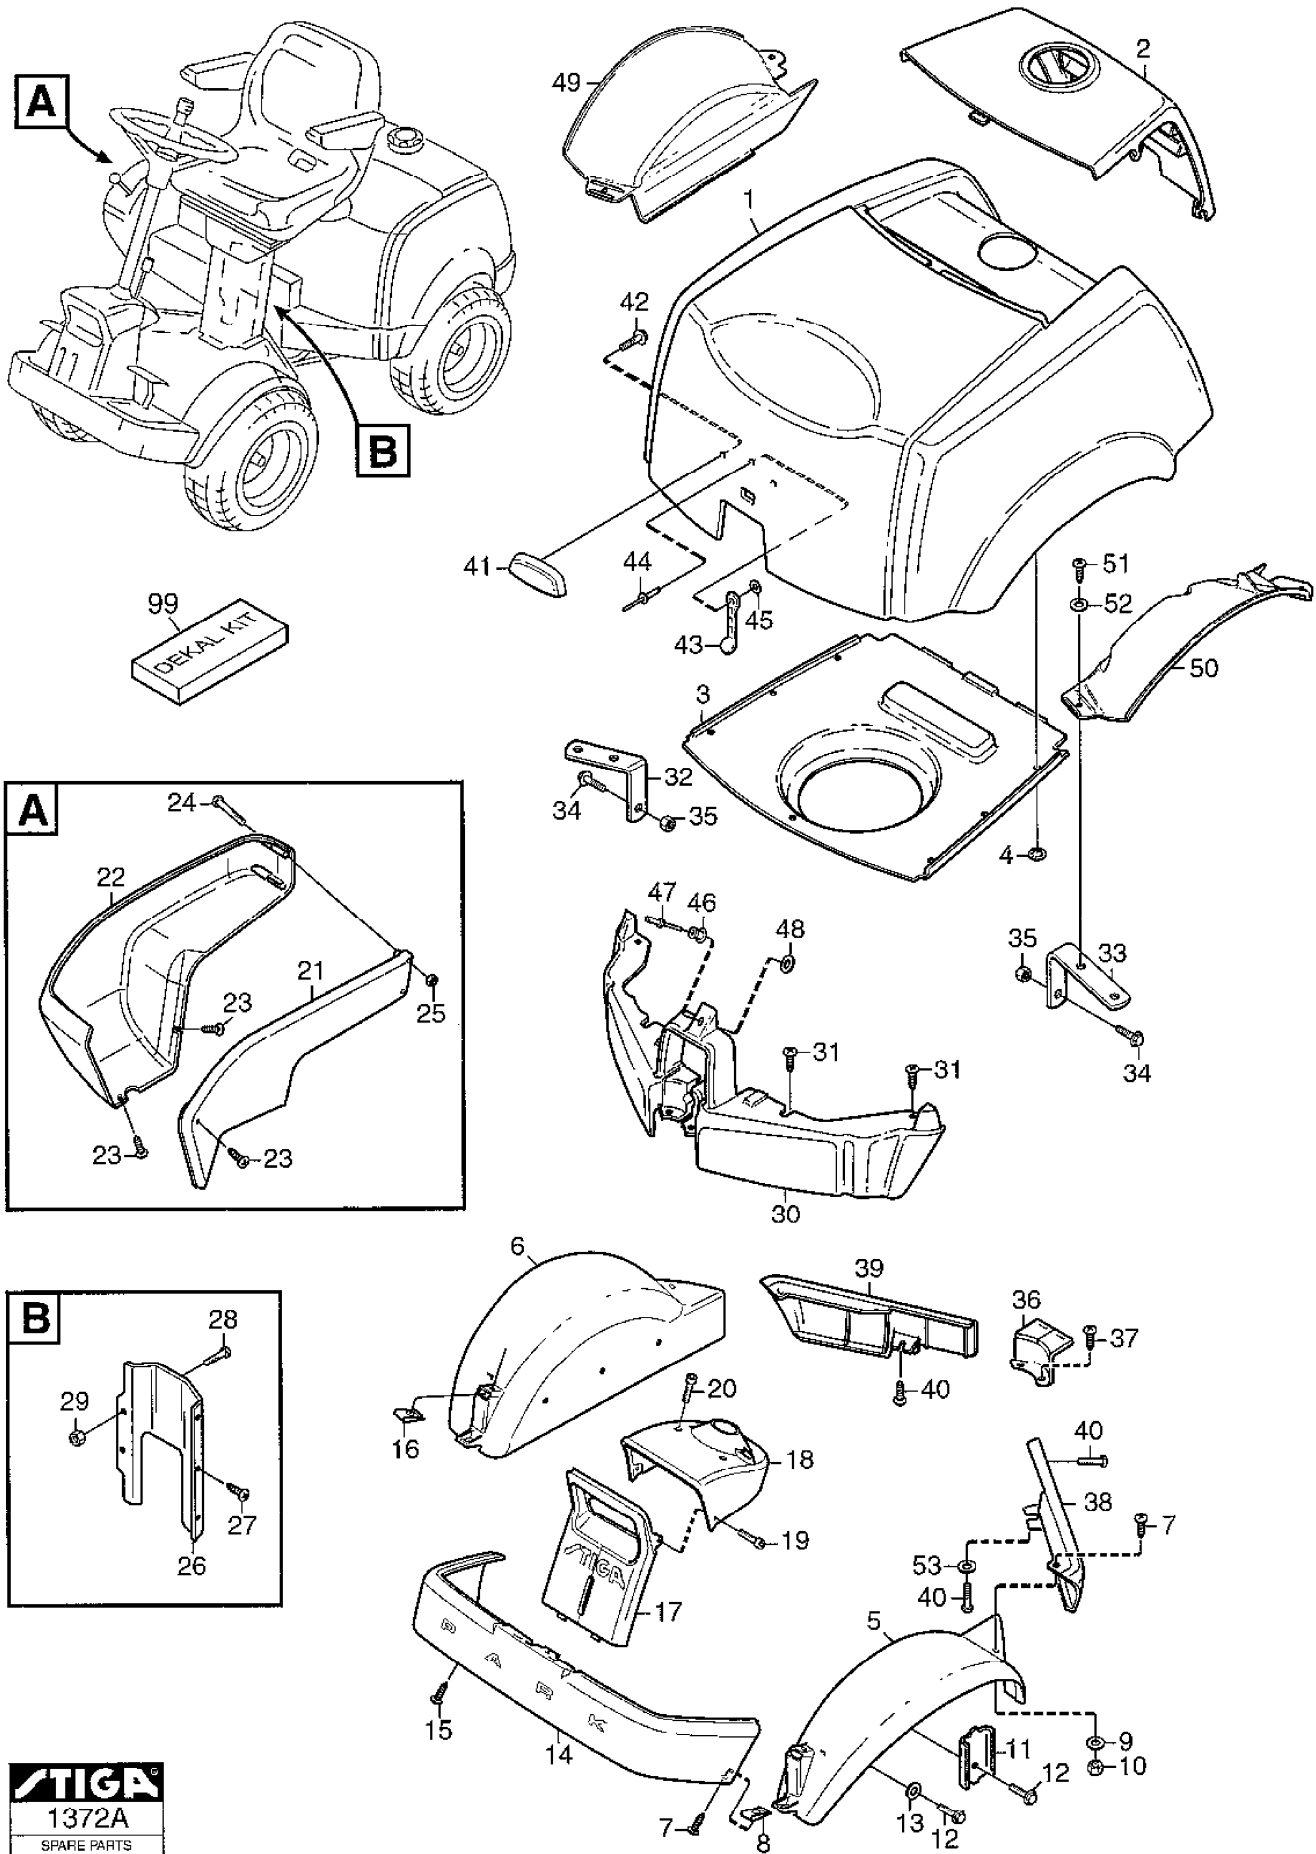

Section: PARK SENATOR-PRESIDENT- COMFORT-ROYAL-POWER BODY WORK

Pos.	Quantity	Spare part No	Description	Kit	Notes	New
	6112					
	6113	6113				
	6143	6114	-94			
1	1	1	1	1134-4797-01	Engine hood	
2	1	1	1	1134-3971-02	Engine cover-black	
3	1			1134-3978-01	Air duct plate-deep	
3		1	1	1134-3978-02	Air duct plate-shal	
4	7	7	7	9675-0008-02	Locking washer	
5	1	1	1	1134-3943-01	Mud guard-LH, yell.	
6	1	1	1	1134-3943-02	Mud guard-RH, yell.	
7	4	4	4	9893-0616-16	Screw	
8	2	2	2	1134-4176-01	Clips	
9	2	2	2	9699-0025-02	Washer	
10	2	2	2	9747-0631-02	Lock nut	
11	2	2	2	1134-0225-00	Support plate	
12	6	6	6	9945-0816-16	Screw	
13	4	4	4	9699-0056-02	Flat washer	
14	1	1	1	1134-3944-02	Bumper-yellow	
15	6	6	6	9893-0616-16	Screw	
16	2	2	2	1134-4176-01	Clips	
17	1	1	1	1134-4216-03	Front plate-black	
18	1	1	1	1134-3984-02	Front plate upper-b	
19	2	2	2	9840-8009-16	Screw	
20	2	2	2	9946-0525-16	Screw	
21	1	1	1	1134-4360-01	Cover-inner	
22	1	1	1	1134-3979-01	Cover-outer	
23	5	5	5	9946-0525-16	Screw	
24	2	2	2	9950-0570-12	Screw	
25	2	2	2	9747-0531-02	Nut	
26	1	1	1	1134-4152-01	Cover	
27	3	3	3	9893-0616-16	Screw	
28	2	2	2	9893-0616-16	Screw	
29	2	2	2	9739-0631-22	Nut	
30	1	1	1	1134-4798-02	Spoiler-black	
31	4	4	4	9893-0616-16	Screw	
32	1	1	1	1134-4012-03	Support-RH	
33	1	1	1	1134-4012-04	Support-LH	
34	2	2	2	9959-0816-16	Screw	L = 16 mm
35	2	2	2	9739-0831-22	Nut	
36	1	1	1	1134-3985-01	Cover	
37	2	2	2	9893-0616-16	Screw	
38		1		1134-3970-06	Moulding-LH, black	
39		1		1134-3970-04	Moulding-RH, black	
40		3		9893-0616-16	Screw	
41	1	1	1	1134-4799-02	Handle	
42	2	2	2	9838-9516-12	Screw	
43	1	1	1	1134-9028-01	Rubber strap kit	Sats 3 st/kit of 3
44	1	1	1	9632-0516-00	Pop rivet	
45	1	1	1	9699-0120-02	Washer	
46	1	1	1	9405-0029-00	Knob	
47	1	1	1	9632-0513-00	Pop rivet	
48	1	1	1	9699-0120-02	Washer	
49		1	1	1134-4800-01	Inner mud guard-RH	
50		1	1	1134-4801-01	Inner mud guard-LH	
51		4	4	9893-0616-16	Screw	
52		4	4	9699-0060-02	Flat washer	
53		1		9699-0060-02	Flat washer	
99			1	1134-4593-09	Decal kit	Power
99	1			1134-4593-01	Decal kit	Senator
99	1			1134-4593-02	Decal kit	President
99		1		1134-4593-03	Decal kit	Royal
99	1			1134-4593-07	Decal kit	Comfort