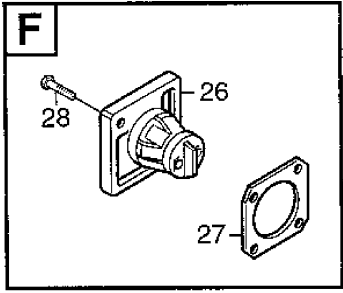

STIGA
1378A
SPARE PARTS

Section: PARK EL. EQUIPMENT (Petrol engines)

Pos.	Quantity	Spare part No				Description	Kit	Notes	New

		6113		6216	
		6112	6143	6114	6221

1	1	1	1	1	1134-4806-01	Battery shelf		
2	3	3	2	2	9893-0616-16	Screw		
3	2	2			9699-0060-02	Flat washer		
5	1	1	1	1	1134-2962-01	Solenoid assy		Inkl. pos 7
6	2	2	2	2	9893-0616-16	Screw		
7	2	2	2	2	9794-5131-02	.Nut		
8	1	1	1	1	1134-3491-01	Fuse holder		
9	2	2	2	2	9838-9516-12	Screw		
10			1	1	1134-3496-01	Fuse		10A
10	1	1	1	1	1134-3496-06	Fuse		20A
10			1	1	1134-3496-07	Fuse		30A
11	1	1	1	1	1134-3631-01	Cover-fuse holder		
12	1	1	1	1	1134-4804-01	Battery		
13	1	1	1	1	9400-0064-02	Battery holder		
14	1	1	1	1	1134-5227-01	Battery pad		
15			1	1	1134-3399-01	Switch		
15	1	1			1134-3399-02	Switch		
16	2	2	2	2	9997-0520-16	Screw		
17	2	2	2	2	9747-0531-02	Nut		
18	1				1134-4173-01	Cover		
19	2	2	2	2	9849-7819-16	Screw		
20	2	2	2	2	1134-4177-01	Clips		
21	1	1			1134-4194-01	Seat switch		
23	1	1	1	1	1134-4970-01	Cable		
24	1	1	1	1	9795-3531-02	Nut		
25		1	1	1	1134-4172-01	Headlamp assy		
25A		1	1	1	9400-0293-01	.Bulb		12V - 21W
26			1	1	1134-4056-01	Female terminal		
27			1	1	1134-4052-01	Support washer		
28			2	2	9840-7716-16	Screw		
30	1	1	1	1	1134-0234-02	Battery cable (+)		
31	1	1	1	1	1134-2310-01	Guard cap		
32	15	15	15	15	9579-0003-00	Cable holder		6221 - 20 st.
33		1	2	2	9400-0231-00	Splicer		
34		1			1134-4994-01	Cable		6113-14, 6113-44
35	2	2	2	2	9739-0631-22	Nut		
40		1			1134-5085-01	Harness		6113-24, 6113-94
40	1				1134-4837-01	Harness		
40		1			1134-4838-01	Harness		6113-14
40			1		1134-4839-01	Harness		
40				1	1134-5086-01	Harness		6216
40				1	1134-5087-01	Harness		6221
41	1	1	1	1	9632-0522-00	Pop rivet