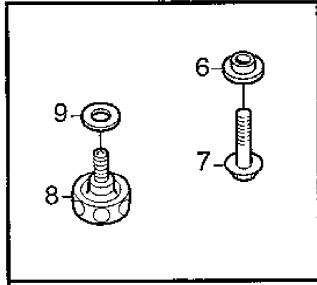

Section: PARK ACCESSORY BAGS

Pos.	Quantity	Spare part No	Description	Kit	Notes	New
	6112					
	6113	6114				
	6143	6216 6221 6231				
0			1 1134-4249-04	Assembly parts		
0	1	1	1 1134-4249-01	Assembly parts		
2	1	1	1 1134-4541-01	.Spark plug wrench	5/8" (16 mm)/21 mm	
3	1	1	1 1111-2113-01	.Rod		
4	1	1	1 9595-0262-00	.Locating pin		
5A	1	1	1 9699-0103-02	.Flat washer	0.5 mm	
5B	1	1	1 9699-0114-02	.Flat washer	1.0 mm	
6	2	2	2 1134-4185-01	.Flange washer		
7	2	2	2 9959-0820-16	.Screw		
8	2	2	2 1134-2609-01	.Knob		
9	2	2	2 9699-0062-02	.Flat washer		
10	2	2	2 1134-4734-01	.Ignition key		
11			2 1134-4909-01	.Ignition key		
13	1	1	1 1134-4003-01	.Towing plate		
14	2	2	2 9959-0820-16	.Screw		
15	2	2	2 9739-0831-22	.Nut		
16	2	2	2 9837-8914-12	.Screw	6112, 6113, 6143	
30	1	1	1 1134-3771-57	Folder w.manuals		
30			1 1134-3771-58	Folder w.manuals		
31	1	1	1 8211-0209-10	.Safety regulations		
31	1	1	1 8211-0276-04	.Owner's manual		
31	1	1	1 8211-0277-03	.Service book		
31	1	1	1 8211-0278-04	.Assembly instructi		
31			1 8211-0315-02	.Owner's manual		
31			1 8211-0322-01	.Service book		
31			1 8211-0325-02	.Owner's manual		
31	1	1	1 8211-2002-03	.Warranty card		
31	1	1	1 8211-0321-04	.EC-Declaration