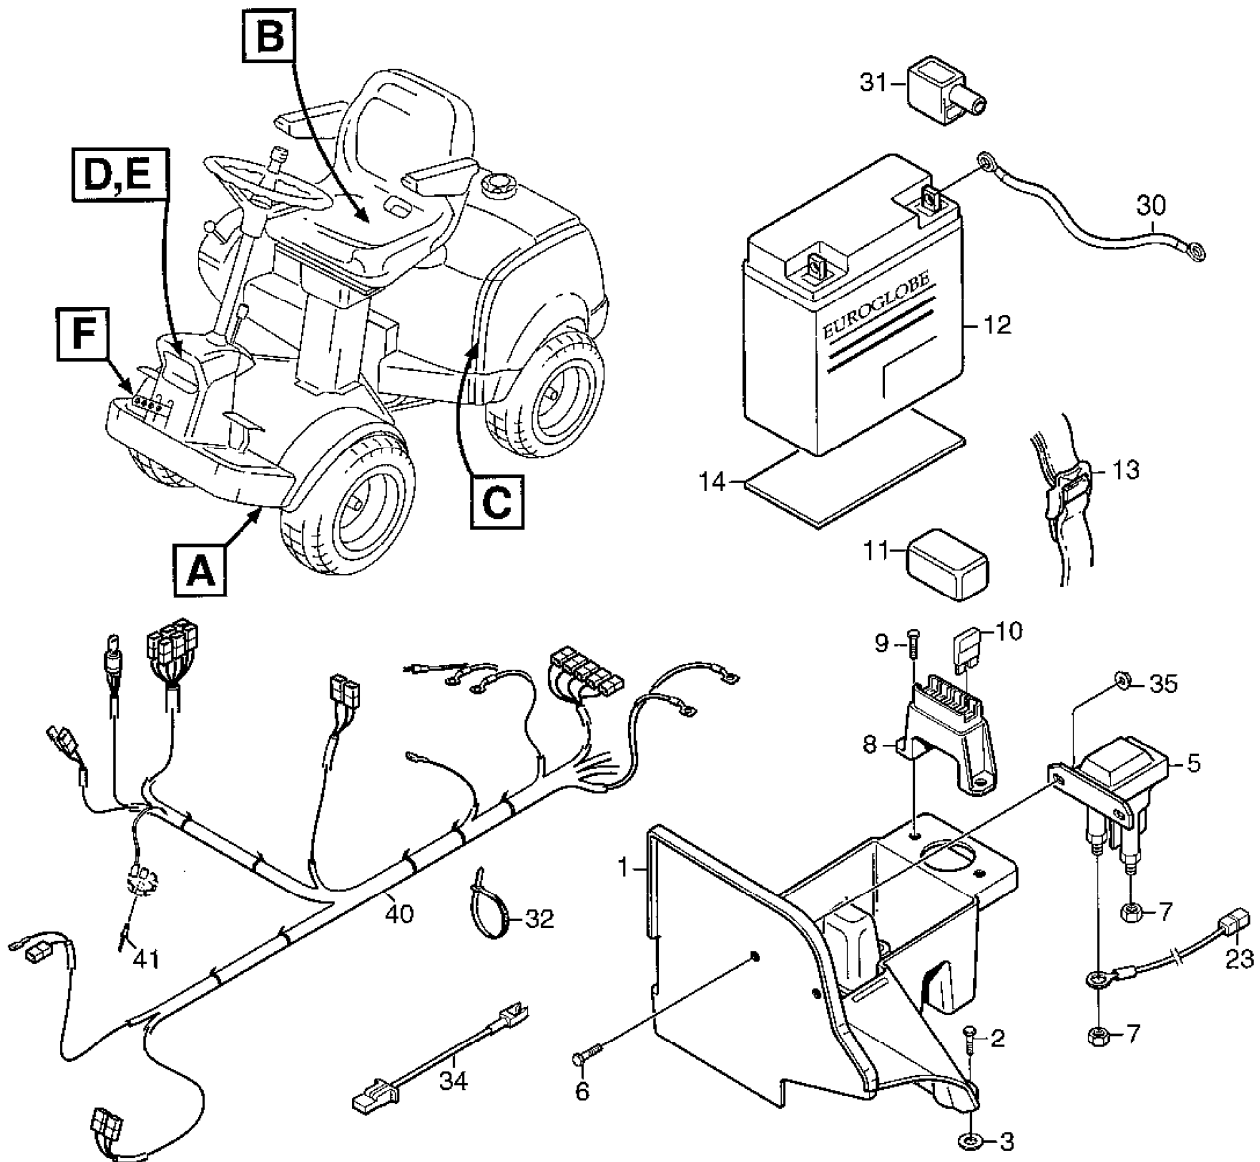

STIGA
1378A
SPARE PARTS

Section: PARK EL. EQUIPMENT (Petrol engines)

Pos.	Quantity	Spare part No				Description	Kit	Notes	New

		6113		6216	
		6112	6143	6114	6221

1	1	1	1	1	1134-4806-01	Battery shelf		
2	3	3	2	2	9893-0616-16	Screw		
3	2	2			9699-0060-02	Flat washer		
5	1	1	1	1	1134-2962-01	Solenoid assy		Inkl. pos 7
6	2	2	2	2	9893-0616-16	Screw		
7	2	2	2	2	9794-5131-02	.Nut		
8	1	1	1	1	1134-3491-01	Fuse holder		
9	2	2	2	2	9838-9516-12	Screw		
10			1	1	1134-3496-01	Fuse		10A
10	1	1	1	1	1134-3496-06	Fuse		20A
10			1	1	1134-3496-07	Fuse		30A
11	1	1	1	1	1134-3631-01	Cover-fuse holder		
12	1	1	1	1	1134-4804-01	Battery		
13	1	1	1	1	9400-0064-02	Battery holder		
14	1	1	1	1	1134-5227-01	Battery pad		
15			1	1	1134-3399-01	Switch		
15	1	1			1134-3399-02	Switch		
16	2	2	2	2	9997-0520-16	Screw		
17	2	2	2	2	9747-0531-02	Nut		
18	1				1134-4173-01	Cover		
19	2	2	2	2	9849-7819-16	Screw		
20	2	2	2	2	1134-4177-01	Clips		
21	1	1			1134-4194-01	Seat switch		
23	1	1	1	1	1134-4970-01	Cable		
24	1	1	1	1	9795-3531-02	Nut		
25		1	1	1	1134-4172-01	Headlamp assy		
25A		1	1	1	9400-0293-01	.Bulb		12V - 21W
26			1	1	1134-4056-01	Female terminal		
27			1	1	1134-4052-01	Support washer		
28			2	2	9840-7716-16	Screw		
30	1	1	1	1	1134-0234-02	Battery cable (+)		
31	1	1	1	1	1134-2310-01	Guard cap		
32	15	15	15	15	9579-0003-00	Cable holder		6221 - 20 st.
33		1	2	2	9400-0231-00	Splicer		
34		1			1134-4994-01	Cable		6113-14, 6113-44
35	2	2	2	2	9739-0631-22	Nut		
40		1			1134-5085-01	Harness		6113-24, 6113-94
40	1				1134-4837-01	Harness		
40		1			1134-4838-01	Harness		6113-14
40			1		1134-4839-01	Harness		
40				1	1134-5086-01	Harness		6216
40				1	1134-5087-01	Harness		6221
41	1	1	1	1	9632-0522-00	Pop rivet