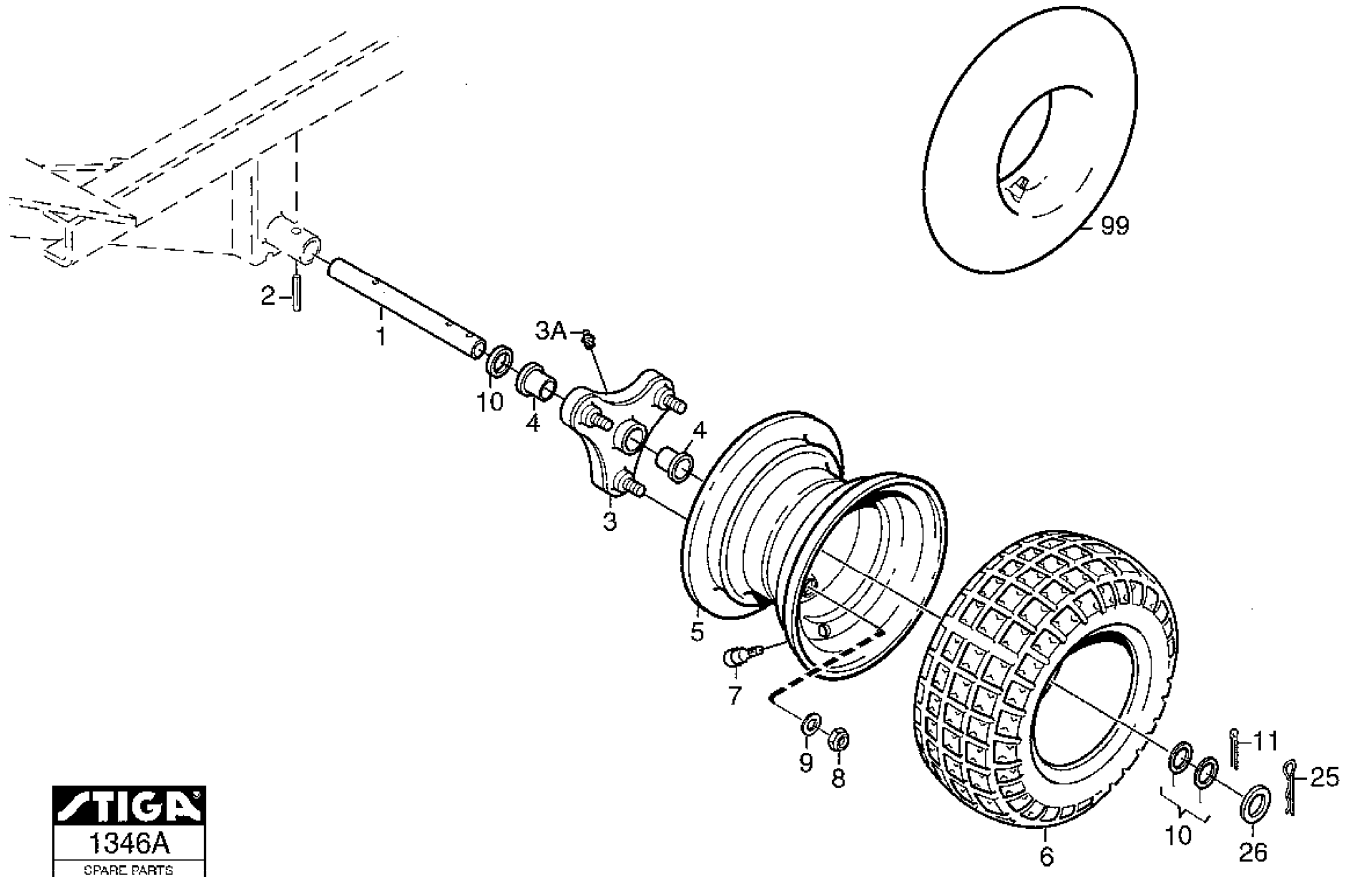

Section: PARK SENATOR-PRESIDENT- COMFORT-POWER-ROYAL WHEELS 16"

Pos.	Quantity	Spare part No	Description	Kit	Notes	New
	6112					
	6113					
	6143					
	6114					
1	2	1134-0075-01	Front axle			
2	2	9595-0258-00	Locating pin			
3	2	1134-4844-05	Wheel hub assy			
3A	1	9501-0500-00	.Grease joint			
4	1	1134-9026-01	.Bearing bush kit		Sats 4 st/kit of 4	
5	2	1134-4558-01	Rim			
6	2	9545-0116-00	Tyre		16 x 7.50 - 8	
7	2	9545-0500-00	Valve			
8	6	9747-1031-02	Lock nut			
9	6	9699-0035-02	Flat washer			
10	8	1134-0341-01	Washer			
11	2	9599-0080-02	Cotter pin			
12	2	1134-4844-02	Wheel hub			
13	2	1134-4558-01	Rim			
14	2	9545-0116-00	Tyre		16 x 7.50 - 8	
15	2	9545-0500-00	Valve			
16	6	9747-1031-02	Lock nut			
17	6	9699-0035-02	Flat washer			
18	2	1134-4796-01	Hub cap			
19	2	9947-0540-19	Screw			
20	2	1134-2471-01	Key			
21	2	9699-0042-02	Flat washer			
22	2	9653-0001-04	Lock ring			
25	2	9598-0003-02	Spring pin			
26	2	9699-0042-02	Flat washer			
99		9545-0203-00	Inner tube		Reservdel/spare par