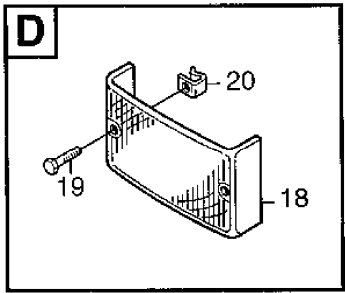

STIGA
1378A
SPARE PARTS

Section: PARK EL. EQUIPMENT (Petrol engines)

Pos.	Quantity	Spare part No				Description	Kit	Notes	New

		6113		6216	
		6112	6143	6114	6221

1	1	1	1	1	1134-4806-01	Battery shelf		
2	3	3	2	2	9893-0616-16	Screw		
3	2	2			9699-0060-02	Flat washer		
5	1	1	1	1	1134-2962-01	Solenoid assy		Inkl. pos 7
6	2	2	2	2	9893-0616-16	Screw		
7	2	2	2	2	9794-5131-02	.Nut		
8	1	1	1	1	1134-3491-01	Fuse holder		
9	2	2	2	2	9838-9516-12	Screw		
10			1	1	1134-3496-01	Fuse		10A
10	1	1	1	1	1134-3496-06	Fuse		20A
10			1	1	1134-3496-07	Fuse		30A
11	1	1	1	1	1134-3631-01	Cover-fuse holder		
12	1	1	1	1	1134-4804-01	Battery		
13	1	1	1	1	9400-0064-02	Battery holder		
14	1	1	1	1	1134-5227-01	Battery pad		
15			1	1	1134-3399-01	Switch		
15	1	1			1134-3399-02	Switch		
16	2	2	2	2	9997-0520-16	Screw		
17	2	2	2	2	9747-0531-02	Nut		
18	1				1134-4173-01	Cover		
19	2	2	2	2	9849-7819-16	Screw		
20	2	2	2	2	1134-4177-01	Clips		
21	1	1			1134-4194-01	Seat switch		
23	1	1	1	1	1134-4970-01	Cable		
24	1	1	1	1	9795-3531-02	Nut		
25		1	1	1	1134-4172-01	Headlamp assy		
25A		1	1	1	9400-0293-01	.Bulb		12V - 21W
26			1	1	1134-4056-01	Female terminal		
27			1	1	1134-4052-01	Support washer		
28			2	2	9840-7716-16	Screw		
30	1	1	1	1	1134-0234-02	Battery cable (+)		
31	1	1	1	1	1134-2310-01	Guard cap		
32	15	15	15	15	9579-0003-00	Cable holder		6221 - 20 st.
33		1	2	2	9400-0231-00	Splicer		
34		1			1134-4994-01	Cable		6113-14, 6113-44
35	2	2	2	2	9739-0631-22	Nut		
40		1			1134-5085-01	Harness		6113-24, 6113-94
40	1				1134-4837-01	Harness		
40		1			1134-4838-01	Harness		6113-14
40			1		1134-4839-01	Harness		
40				1	1134-5086-01	Harness		6216
40				1	1134-5087-01	Harness		6221
41	1	1	1	1	9632-0522-00	Pop rivet