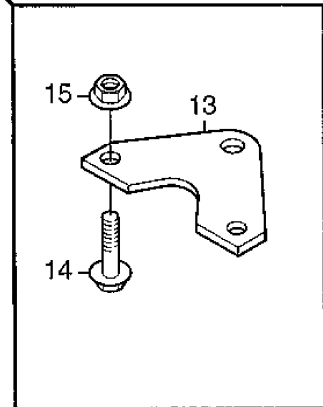

Section: KANZAKI TRANSAXLE K46G

Pos.	Quantity	Spare part No	Description	Kit	Notes	New
K46G						
69	1	1139-1270-01	Axle shaft-right		s/n 010804-014194	
70	2	1139-1078-01	Thrust washer			
71	2	1139-1163-01	Ring			
72	2	1139-1080-01	Seal			
73	2	1139-1164-01	Bushing			
75	1	1139-1260-01	Brake shoe			
76	1	1139-1261-01	Brake arm			
77	1	1139-1320-01	Brake shaft			
78	1	1139-1263-01	Return spring			
79	1	1139-1264-01	Brake actuator			
80	1	1139-1282-01	Pin			
81	2	1139-1114-01	O-ring			
82	2	1139-1281-01	Pin			
83	1	1139-1248-01	Spline collar			
84	1	1139-1249-01	Pulley			
85	1	1134-4190-01	Fan			
86	1	1139-1266-01	Lock washer			
87	1	1139-1149-01	Snap ring			
89	1	1139-1302-01	Upper housing assy			
90	1	1139-1280-01	Pin			
91	1	1139-1303-01	Oil seal			
95	1	1139-1279-01	Pin			
99	2	1139-1103-01	Seal washer			
100	2	1139-1123-01	Bolt			
101	1	1139-1306-01	Adapter			
102	1	1139-1276-01	Collar			