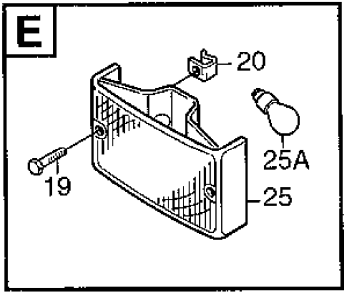

STIGA
1378A
SPARE PARTS

Section: PARK EL. EQUIPMENT (Petrol engines)

Pos.	Quantity	Spare part No				Description	Kit	Notes	New

		6113		6216	
		6112	6143	6114	6221

1	1	1	1	1	1134-4806-01	Battery shelf		
2	3	3	2	2	9893-0616-16	Screw		
3	2	2			9699-0060-02	Flat washer		
5	1	1	1	1	1134-2962-01	Solenoid assy		Inkl. pos 7
6	2	2	2	2	9893-0616-16	Screw		
7	2	2	2	2	9794-5131-02	.Nut		
8	1	1	1	1	1134-3491-01	Fuse holder		
9	2	2	2	2	9838-9516-12	Screw		
10			1	1	1134-3496-01	Fuse		10A
10	1	1	1	1	1134-3496-06	Fuse		20A
10			1	1	1134-3496-07	Fuse		30A
11	1	1	1	1	1134-3631-01	Cover-fuse holder		
12	1	1	1	1	1134-4804-01	Battery		
13	1	1	1	1	9400-0064-02	Battery holder		
14	1	1	1	1	1134-5227-01	Battery pad		
15			1	1	1134-3399-01	Switch		
15	1	1			1134-3399-02	Switch		
16	2	2	2	2	9997-0520-16	Screw		
17	2	2	2	2	9747-0531-02	Nut		
18	1				1134-4173-01	Cover		
19	2	2	2	2	9849-7819-16	Screw		
20	2	2	2	2	1134-4177-01	Clips		
21	1	1			1134-4194-01	Seat switch		
23	1	1	1	1	1134-4970-01	Cable		
24	1	1	1	1	9795-3531-02	Nut		
25		1	1	1	1134-4172-01	Headlamp assy		
25A		1	1	1	9400-0293-01	.Bulb		12V - 21W
26			1	1	1134-4056-01	Female terminal		
27			1	1	1134-4052-01	Support washer		
28			2	2	9840-7716-16	Screw		
30	1	1	1	1	1134-0234-02	Battery cable (+)		
31	1	1	1	1	1134-2310-01	Guard cap		
32	15	15	15	15	9579-0003-00	Cable holder		6221 - 20 st.
33		1	2	2	9400-0231-00	Splicer		
34		1			1134-4994-01	Cable		6113-14, 6113-44
35	2	2	2	2	9739-0631-22	Nut		
40		1			1134-5085-01	Harness		6113-24, 6113-94
40	1				1134-4837-01	Harness		
40		1			1134-4838-01	Harness		6113-14
40			1		1134-4839-01	Harness		
40				1	1134-5086-01	Harness		6216
40				1	1134-5087-01	Harness		6221
41	1	1	1	1	9632-0522-00	Pop rivet