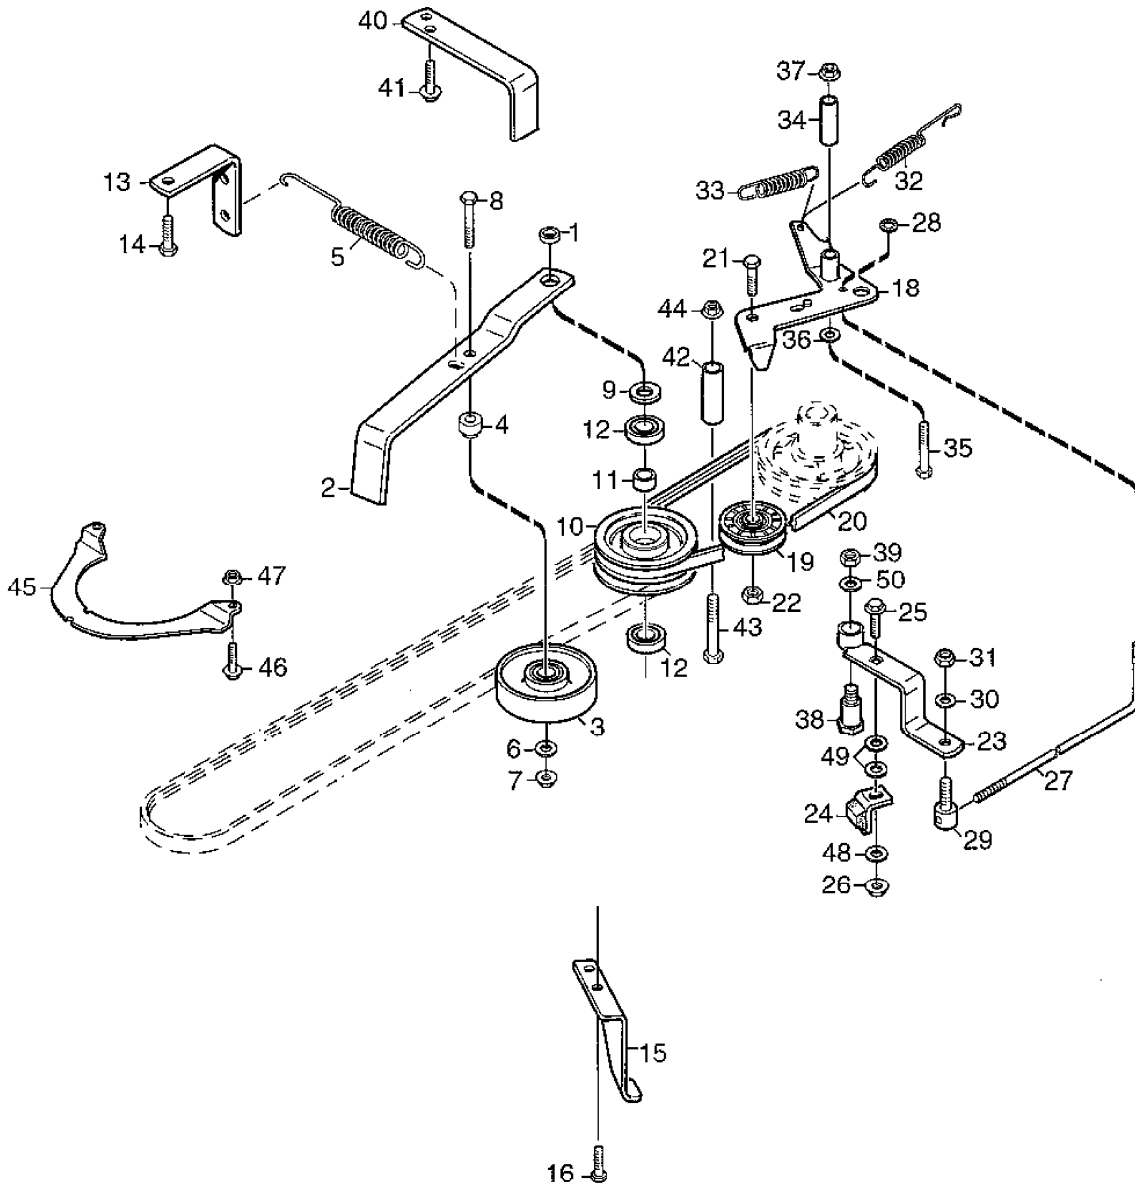

Section: PARK SENATOR-PRESIDENT- COMFORT-ROYAL-PRO 16 POWER TAKE-OFF

Pos.	Quantity	Spare part No	Description	Kit	Notes	New
	6112					
	6113					
	6143					
	6114	6216				
1	1	1	1134-0051-13	Spacer		
2	1	1	1134-5109-01	Tension wheel arm		
3	1	1	1134-1770-01	Tension roller		
4	1	1	1134-1888-04	Spacer		
5	1	1	1134-5111-01	Spring		
6	1	1	9699-0056-02	Flat washer		
7	1	1	9739-0831-22	Nut		
8	1	1	9997-0855-12	Screw		
9	1	1	9699-0104-02	Washer		
10	1	1	1134-1769-02	Belt pulley assy		
11	1	1	1134-0051-09	.Spacer		
12	2	2	9549-0019-00	.Ball bearing		
13	1	1	1134-5112-01	Spring attachment		
14	2	2	9945-0816-16	Screw		
15	1	1	1134-5110-01	Hook		
16	2	2	9893-0616-16	Screw		
18	1	1	1134-2018-02	Tension arm		
19	1	1	1134-9027-01	Tension roller		
20	1	1	1134-9071-01	V-belt	= 9585-0129-01	
21	1	1	9997-1030-16	Screw		
22	1	1	9799-1031-02	Nut		
23	1	1	1134-4111-01	Brake arm		
24	1	1	1134-4164-01	Brake pad		
25	1	1	9897-0825-16	Screw		
26	1	1	9747-0831-02	Lock nut		
27	1	1	1134-4162-01	Brake rod		
28	1	1	9675-0008-02	Locking washer		
29	1	1	1134-4170-01	Nipple		
30	1	1	9699-0025-02	Washer		
31	1	1	9747-0631-02	Lock nut		
32	1	1	4231-0013-00	Spring		
33	1	1	1134-4231-01	Spring		
34	1	1	1134-1565-10	Spacer		
35	1	1	9997-0865-12	Screw		
36	1	1	9699-0056-02	Flat washer		
37	1	1	9739-0831-22	Nut		
38	1	1	1134-4163-01	Shoulder bolt		
39	1	1	9747-1031-02	Lock nut		
40	1	1	1134-3958-01	Belt guide		
41	2	2	9893-0616-16	Screw		
42	1	1	1134-0041-03	Collar		
43	1	1	9997-1070-12	Screw		
44	1	1	9739-1031-22	Nut		
45	1	1	1134-3654-01	Finger guard		
46	2	2	9959-0612-16	Screw		
47	2	2	9739-0631-22	Nut		
48	1	1	9699-0090-02	Flat washer		
49	2	2	9699-0035-02	Flat washer		
50	1	1	9699-0035-02	Flat washer