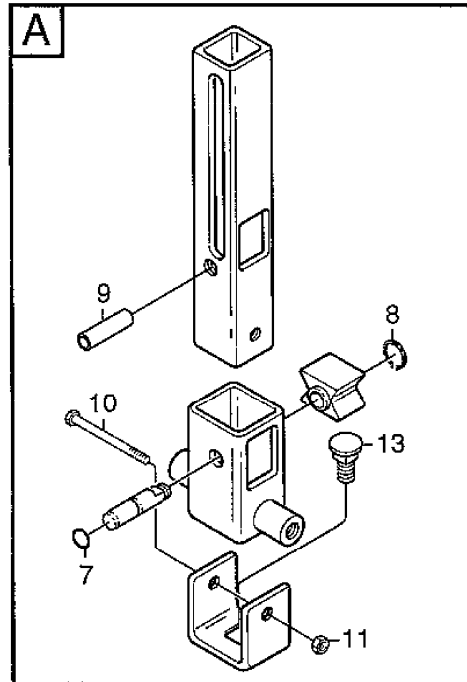

Section: PARK SENATOR-PRESIDENT- COMFORT-ROYAL-PRO 16 PEDAL LIFT

Pos.	Quantity	Spare part No	Description	Kit	Notes	New
	6112					
	6113					
	6114					
	6216	6143				
1	1	1	1134-4117-01		Bracket	
2	2	2	1134-2684-01		Bearing	
3	1	1	1134-4945-01		Lift catch assy	
7	1	1	9404-0027-01		.O-ring	
8	1	1	9650-0039-04		.Lock ring	
9	1	1	9595-0276-01		.Locating pin	
10	1	1	9997-0640-12		.Screw	
11	1	1	9747-0631-02		.Lock nut	
13	1	1	9897-0820-16		.Screw	
14	1	1	9747-0831-02		Lock nut	
15	1	1	1134-4860-01		Lift fork	
16	2	2	1134-0240-00		Shoulder screw	
17	1	1	1134-4938-01		Lift pedal	
18	2	2	9997-0625-16		Screw	
19	2	2	9739-0631-22		Nut	
20	1	1	4231-0013-00		Spring