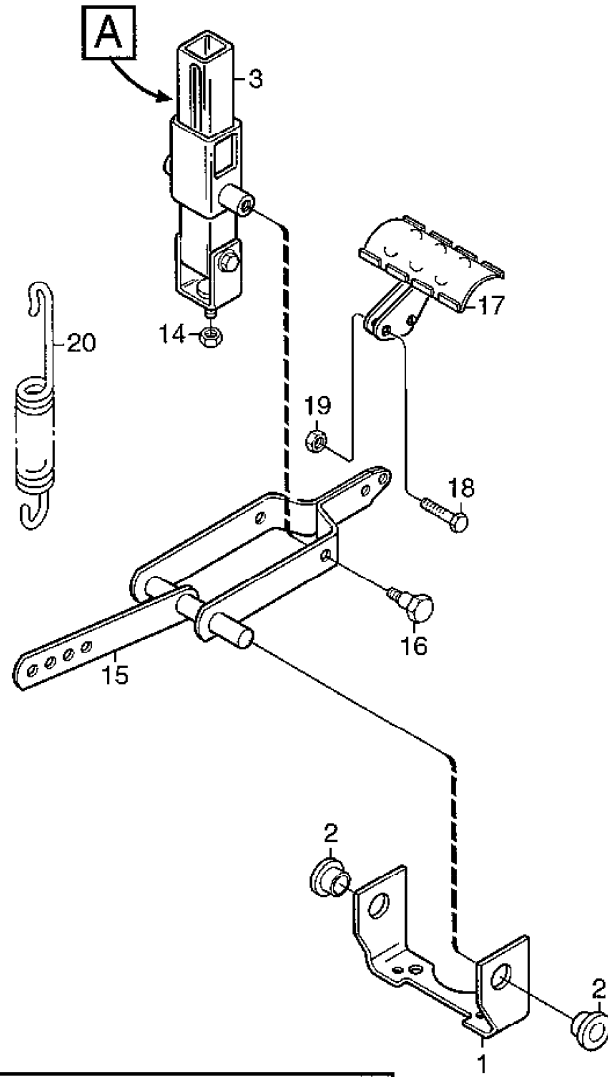

Section: PARK SENATOR-PRESIDENT- COMFORT-ROYAL-PRO 16 PEDAL LIFT

Pos.	Quantity	Spare part No	Description	Kit	Notes	New
	6112					
	6113					
	6114					
	6216	6143				
1	1	1	1134-4117-01		Bracket	
2	2	2	1134-2684-01		Bearing	
3	1	1	1134-4945-01		Lift catch assy	
7	1	1	9404-0027-01		.O-ring	
8	1	1	9650-0039-04		.Lock ring	
9	1	1	9595-0276-01		.Locating pin	
10	1	1	9997-0640-12		.Screw	
11	1	1	9747-0631-02		.Lock nut	
13	1	1	9897-0820-16		.Screw	
14	1	1	9747-0831-02		Lock nut	
15	1	1	1134-4860-01		Lift fork	
16	2	2	1134-0240-00		Shoulder screw	
17	1	1	1134-4938-01		Lift pedal	
18	2	2	9997-0625-16		Screw	
19	2	2	9739-0631-22		Nut	
20	1	1	4231-0013-00		Spring