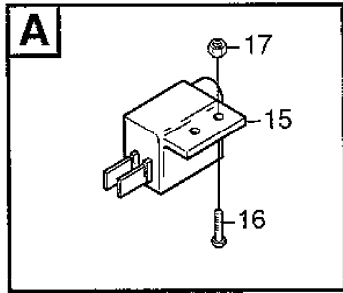

STIGA
1378A
SPARE PARTS

Section: PARK EL. EQUIPMENT (Petrol engines)

Pos.	Quantity	Spare part No				Description	Kit	Notes	New

		6113		6216	
		6112	6143	6114	6221

1	1	1	1	1	1134-4806-01	Battery shelf		
2	3	3	2	2	9893-0616-16	Screw		
3	2	2			9699-0060-02	Flat washer		
5	1	1	1	1	1134-2962-01	Solenoid assy		Inkl. pos 7
6	2	2	2	2	9893-0616-16	Screw		
7	2	2	2	2	9794-5131-02	.Nut		
8	1	1	1	1	1134-3491-01	Fuse holder		
9	2	2	2	2	9838-9516-12	Screw		
10			1	1	1134-3496-01	Fuse		10A
10	1	1	1	1	1134-3496-06	Fuse		20A
10			1	1	1134-3496-07	Fuse		30A
11	1	1	1	1	1134-3631-01	Cover-fuse holder		
12	1	1	1	1	1134-4804-01	Battery		
13	1	1	1	1	9400-0064-02	Battery holder		
14	1	1	1	1	1134-5227-01	Battery pad		
15			1	1	1134-3399-01	Switch		
15	1	1			1134-3399-02	Switch		
16	2	2	2	2	9997-0520-16	Screw		
17	2	2	2	2	9747-0531-02	Nut		
18	1				1134-4173-01	Cover		
19	2	2	2	2	9849-7819-16	Screw		
20	2	2	2	2	1134-4177-01	Clips		
21	1	1			1134-4194-01	Seat switch		
23	1	1	1	1	1134-4970-01	Cable		
24	1	1	1	1	9795-3531-02	Nut		
25		1	1	1	1134-4172-01	Headlamp assy		
25A		1	1	1	9400-0293-01	.Bulb		12V - 21W
26			1	1	1134-4056-01	Female terminal		
27			1	1	1134-4052-01	Support washer		
28			2	2	9840-7716-16	Screw		
30	1	1	1	1	1134-0234-02	Battery cable (+)		
31	1	1	1	1	1134-2310-01	Guard cap		
32	15	15	15	15	9579-0003-00	Cable holder		6221 - 20 st.
33		1	2	2	9400-0231-00	Splicer		
34		1			1134-4994-01	Cable		6113-14, 6113-44
35	2	2	2	2	9739-0631-22	Nut		
40		1			1134-5085-01	Harness		6113-24, 6113-94
40	1				1134-4837-01	Harness		
40		1			1134-4838-01	Harness		6113-14
40			1		1134-4839-01	Harness		
40				1	1134-5086-01	Harness		6216
40				1	1134-5087-01	Harness		6221
41	1	1	1	1	9632-0522-00	Pop rivet