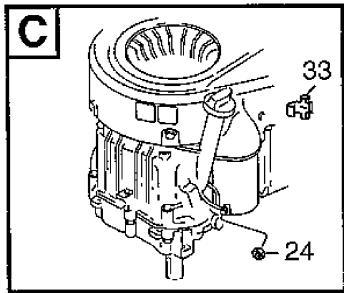

STIGA
1378A
SPARE PARTS

Section: PARK EL. EQUIPMENT (Petrol engines)

Pos.	Quantity	Spare part No				Description	Kit	Notes	New

		6113		6216	
		6112	6143	6114	6221

1	1	1	1	1	1134-4806-01	Battery shelf		
2	3	3	2	2	9893-0616-16	Screw		
3	2	2			9699-0060-02	Flat washer		
5	1	1	1	1	1134-2962-01	Solenoid assy		Inkl. pos 7
6	2	2	2	2	9893-0616-16	Screw		
7	2	2	2	2	9794-5131-02	.Nut		
8	1	1	1	1	1134-3491-01	Fuse holder		
9	2	2	2	2	9838-9516-12	Screw		
10			1	1	1134-3496-01	Fuse		10A
10	1	1	1	1	1134-3496-06	Fuse		20A
10			1	1	1134-3496-07	Fuse		30A
11	1	1	1	1	1134-3631-01	Cover-fuse holder		
12	1	1	1	1	1134-4804-01	Battery		
13	1	1	1	1	9400-0064-02	Battery holder		
14	1	1	1	1	1134-5227-01	Battery pad		
15			1	1	1134-3399-01	Switch		
15	1	1			1134-3399-02	Switch		
16	2	2	2	2	9997-0520-16	Screw		
17	2	2	2	2	9747-0531-02	Nut		
18	1				1134-4173-01	Cover		
19	2	2	2	2	9849-7819-16	Screw		
20	2	2	2	2	1134-4177-01	Clips		
21	1	1			1134-4194-01	Seat switch		
23	1	1	1	1	1134-4970-01	Cable		
24	1	1	1	1	9795-3531-02	Nut		
25		1	1	1	1134-4172-01	Headlamp assy		
25A		1	1	1	9400-0293-01	.Bulb		12V - 21W
26			1	1	1134-4056-01	Female terminal		
27			1	1	1134-4052-01	Support washer		
28			2	2	9840-7716-16	Screw		
30	1	1	1	1	1134-0234-02	Battery cable (+)		
31	1	1	1	1	1134-2310-01	Guard cap		
32	15	15	15	15	9579-0003-00	Cable holder		6221 - 20 st.
33		1	2	2	9400-0231-00	Splicer		
34		1			1134-4994-01	Cable		6113-14, 6113-44
35	2	2	2	2	9739-0631-22	Nut		
40		1			1134-5085-01	Harness		6113-24, 6113-94
40	1				1134-4837-01	Harness		
40		1			1134-4838-01	Harness		6113-14
40			1		1134-4839-01	Harness		
40				1	1134-5086-01	Harness		6216
40				1	1134-5087-01	Harness		6221
41	1	1	1	1	9632-0522-00	Pop rivet