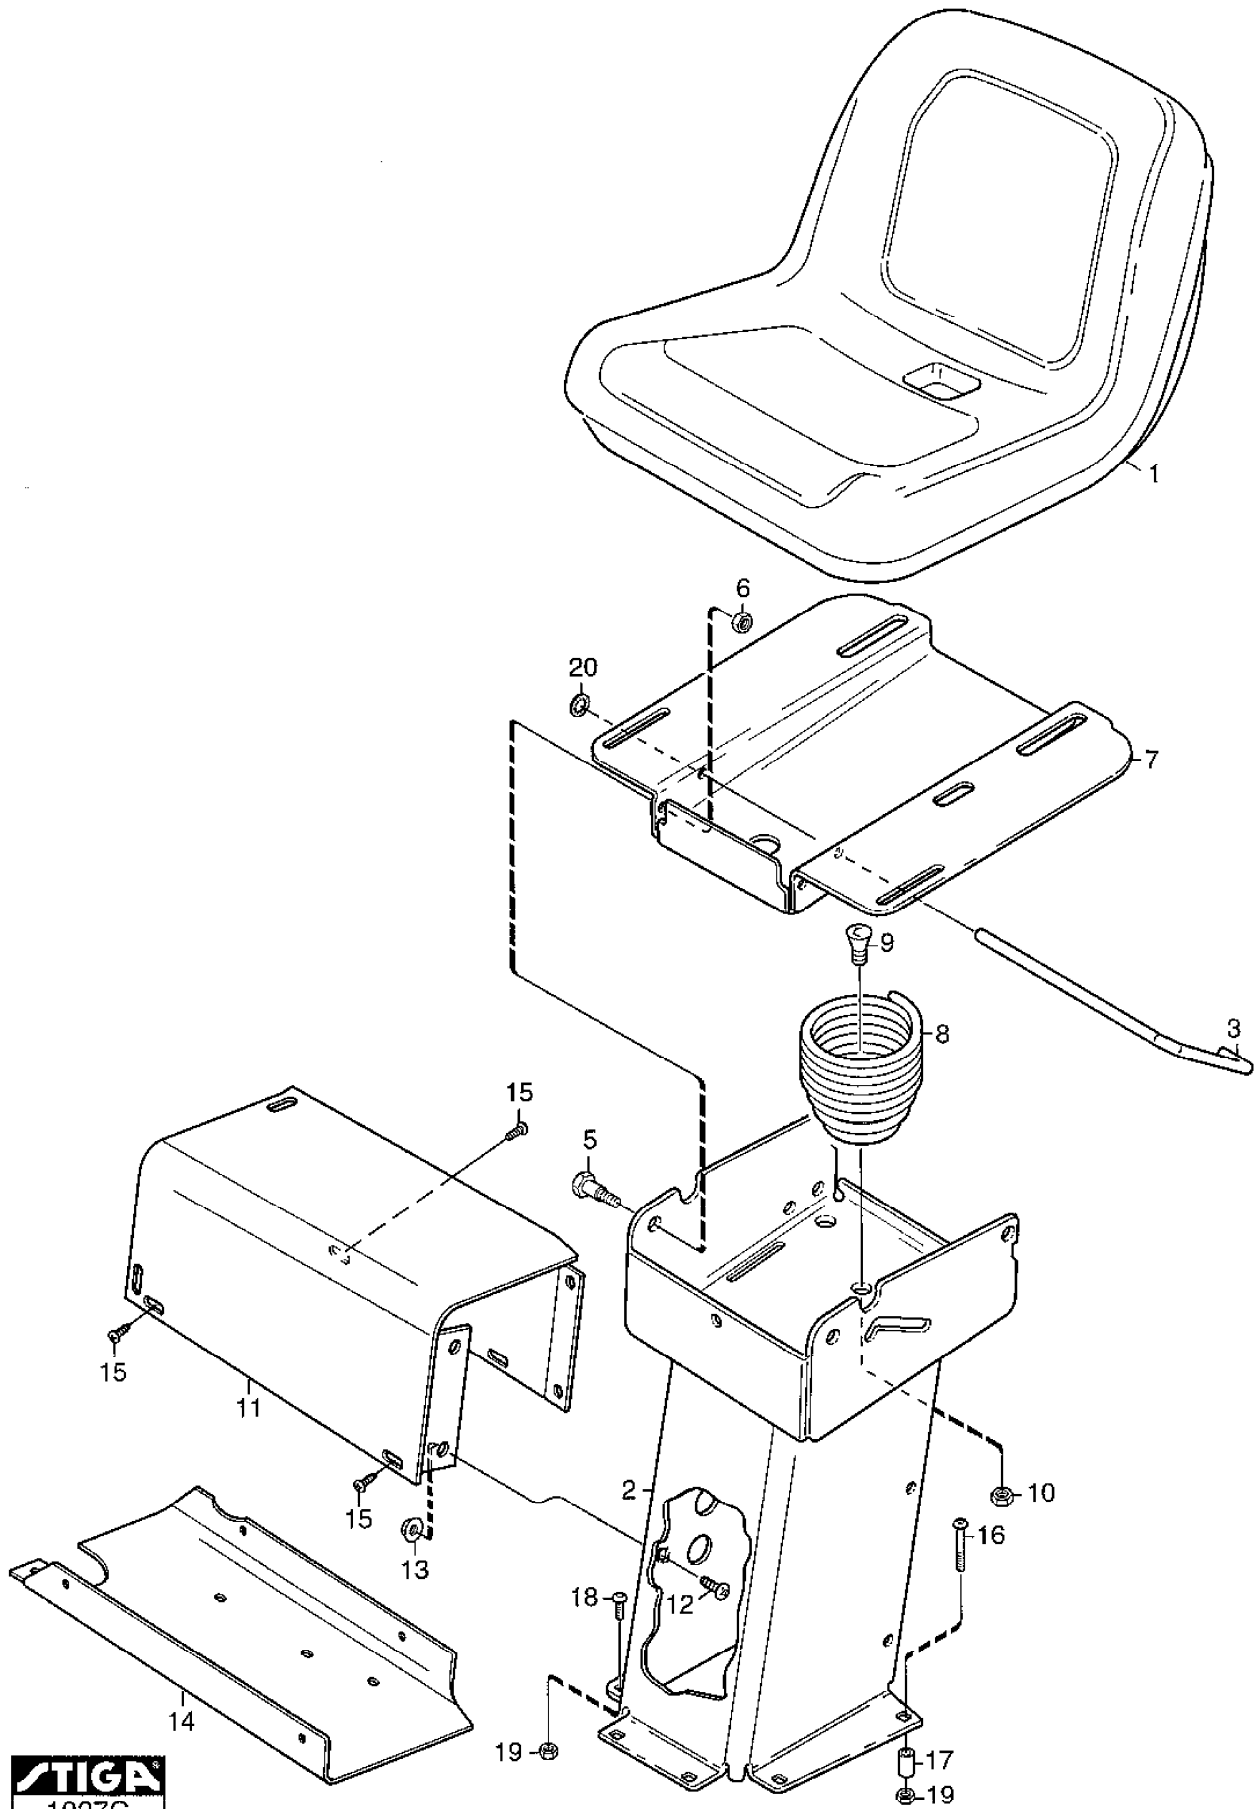

Section: PARK SENATOR-PRESIDENT- COMFORT-POWER SEAT

Pos.	Quantity	Spare part No	Description	Kit	Notes	New
	6112					
	6113					
	6143					
1	1	1134-4223-01	Seat			
2	1	1134-4211-01	Seat bracket			
3	1	1134-5179-01	Catch			
5	2	1134-0240-00	Shoulder screw			
6	2	9747-0831-02	Lock nut			
7	1	1134-4628-05	Seat plate			
8	1	1134-4256-01	Seat spring			
9	1	9924-1230-19	Screw			
10	1	9747-1231-02	Lock nut			
11	1	1134-3990-01	Attachment-side pan			
12	2	9897-0820-16	Screw			
13	2	9739-0831-22	Nut			
14	1	1134-4130-01	Cover-lower			
15	4	9840-8009-16	Screw			
16	2	9897-0880-12	Screw		L = 80 mm	
17	2	1134-1565-08	Spacer			
18	4	9897-0820-16	Screw		L = 20 mm	
19	6	9747-0831-02	Lock nut			
20	1	9675-0012-02	Locking washer