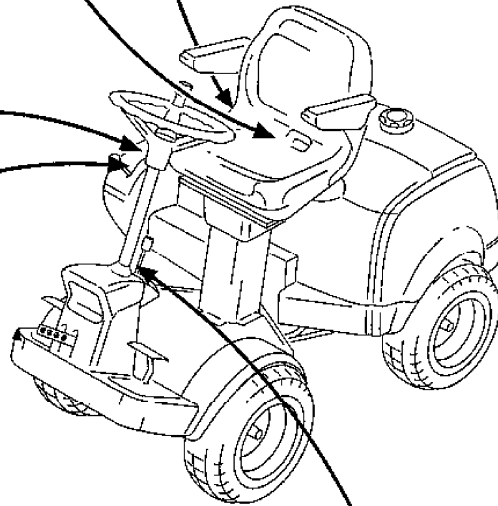

Section: KANZAKI TRANSAXLE K46G

Pos.	Quantity	Spare part No	Description	Kit	Notes	New
K46G						
69	1	1139-1270-01	Axle shaft-right		s/n 010804-014194	
70	2	1139-1078-01	Thrust washer			
71	2	1139-1163-01	Ring			
72	2	1139-1080-01	Seal			
73	2	1139-1164-01	Bushing			
75	1	1139-1260-01	Brake shoe			
76	1	1139-1261-01	Brake arm			
77	1	1139-1320-01	Brake shaft			
78	1	1139-1263-01	Return spring			
79	1	1139-1264-01	Brake actuator			
80	1	1139-1282-01	Pin			
81	2	1139-1114-01	O-ring			
82	2	1139-1281-01	Pin			
83	1	1139-1248-01	Spline collar			
84	1	1139-1249-01	Pulley			
85	1	1134-4190-01	Fan			
86	1	1139-1266-01	Lock washer			
87	1	1139-1149-01	Snap ring			
89	1	1139-1302-01	Upper housing assy			
90	1	1139-1280-01	Pin			
91	1	1139-1303-01	Oil seal			
95	1	1139-1279-01	Pin			
99	2	1139-1103-01	Seal washer			
100	2	1139-1123-01	Bolt			
101	1	1139-1306-01	Adapter			
102	1	1139-1276-01	Collar			