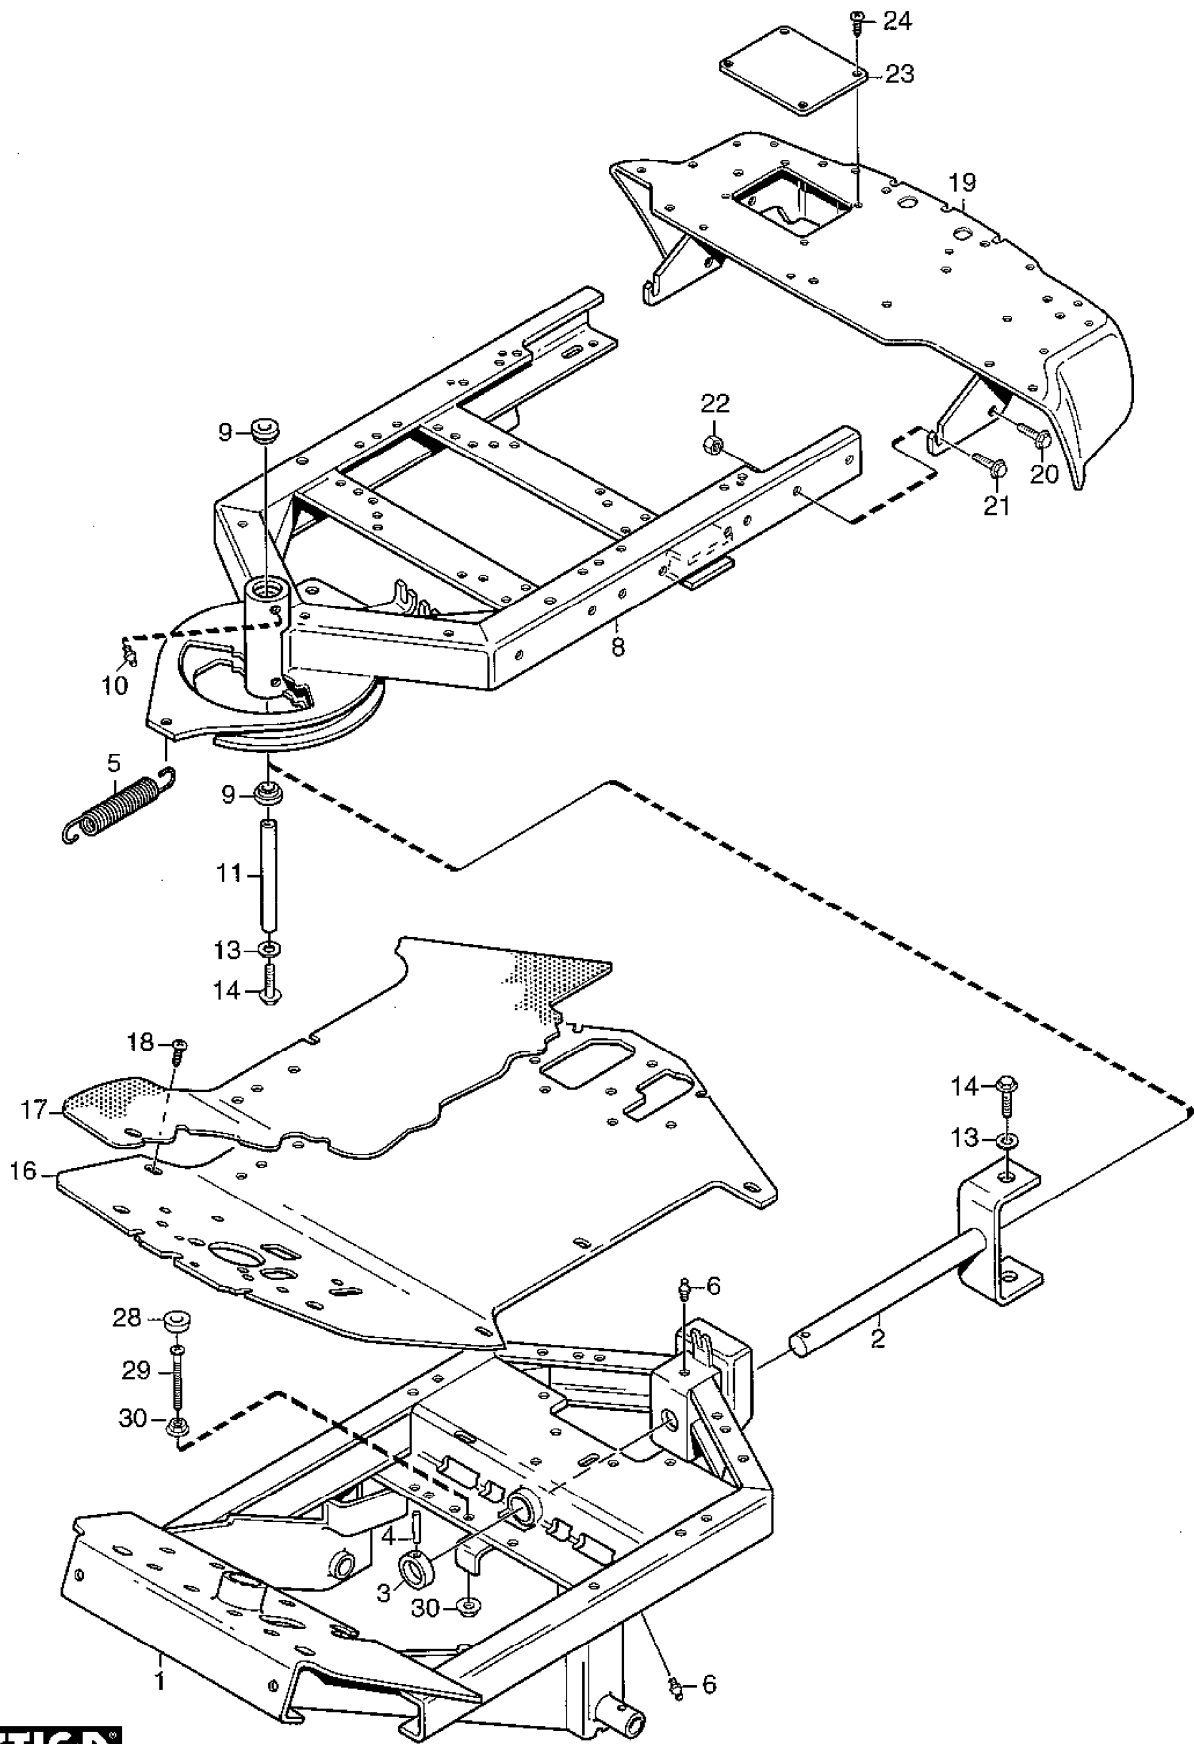

Section: PARK FRAME (Petrol engines)

Pos.	Quantity	Spare part No	Description	Kit	Notes	New
	6112					
	6113	6113	6113			
	-14	-44	-94	6216		
	-24	6143	6114	6221		
1	1	1	1	1	1134-5103-01	Frame-front
2	1	1	1	1	1134-3963-02	.Clevis
3	1	1	1	1	1134-0031-00	.Pivot shaft stop
4	1	1	1	1	9595-0262-00	.Locating pin
5	1	1	1	1	1134-2171-01	Spring
6	2	2	2	2	9501-0500-00	Grease joint
8	1	1	1	1	1134-3966-01	Frame-rear
9	2	2	2	2	9547-0001-00	.Bearing
10	2	2	2	2	9501-0500-00	Grease joint
11	1	1	1	1	1134-3968-02	Centre shaft (188 m
13	2	2	2	2	9699-0035-02	Flat washer
14	2	2	2	2	9959-1020-16	Screw
16	1	1	1	1	1134-3965-01	Floor plate
17	1				1134-4062-01	Floor mat
17	1	1	1	1	1134-4061-01	Floor mat
18	2	2	2	2	9893-0616-16	Screw
19				1	1134-4833-01	Bumper-grey
19	1	1	1		1134-4833-02	Bumper-black
20	2	2	2	2	9945-0816-16	Screw
21	2	2	2	2	9959-0820-16	Screw
22	2	2	2	2	9739-0831-22	Nut
23	1	1	1	1	1134-4167-01	Cover
24	4	4	4	4	9840-8009-16	Screw
28	1	1			1134-4975-01	Rubber block
29	1	1			9950-0570-12	Screw
30	2	2			9739-0531-22	Nut

6112-14

6113-14, 6113-24