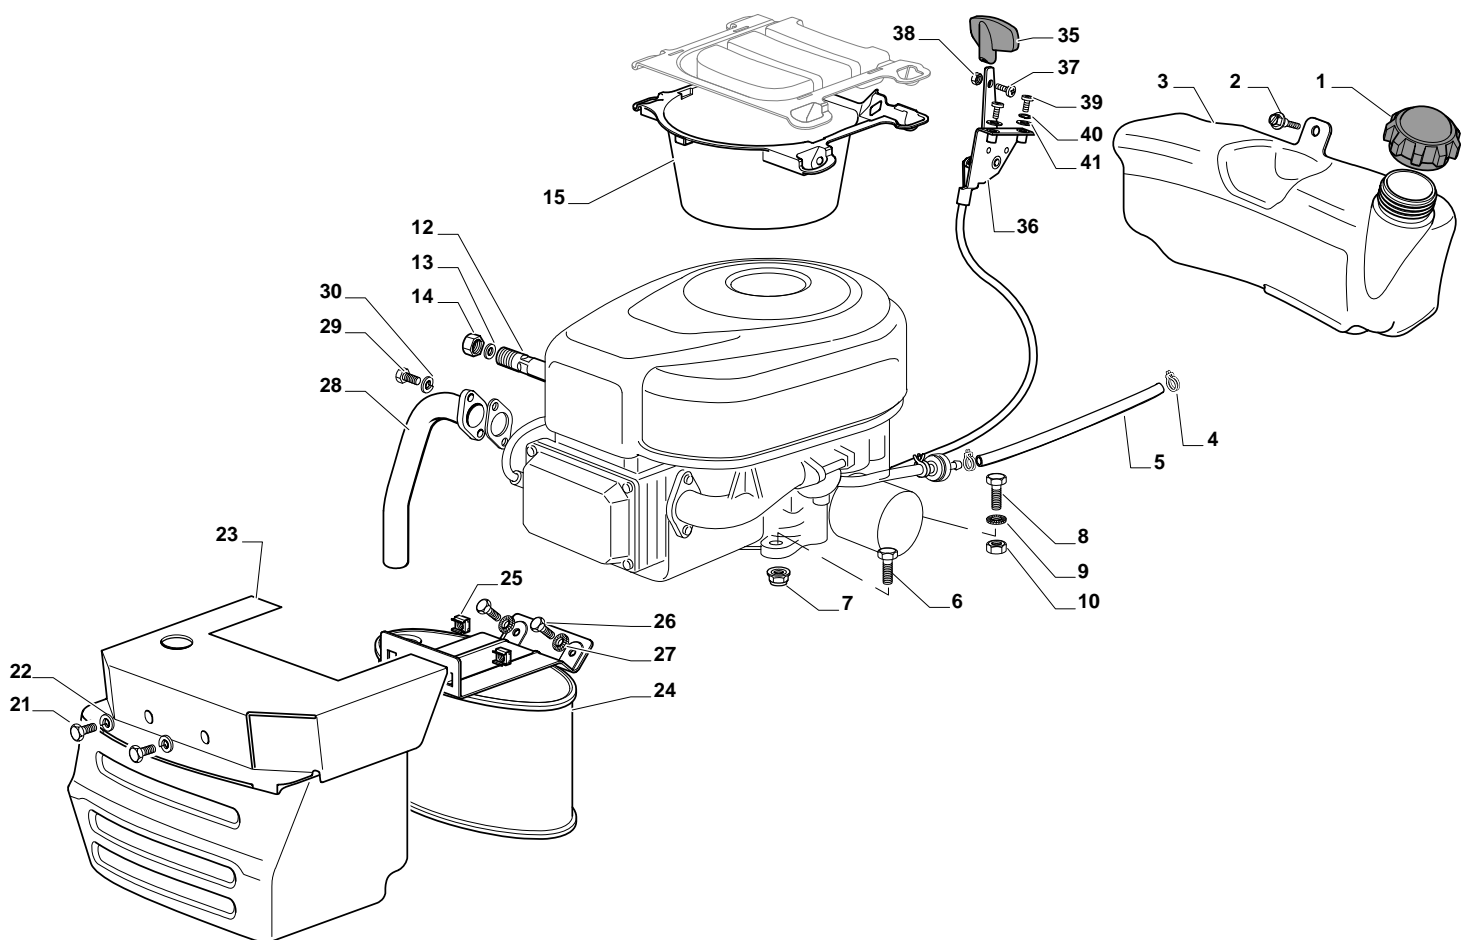

ESTATE GRAN TORNADO HST - Model Year 2010

ESTATE GRAN TORNADO HST - Model Year 2010

Pos. Fig.	Antal Quantity	Art No Part No	Benämning	Description	Anmärkning Notes
1	1	25795001/1	Lock	Cap	
2	4	125943010/0	Skruv	Screw	
3	1	325735126/0	Tank	Tank	
4	2	18375051/1	Slangklämma	Fair Led	
5	1	25869057/0	Vevstake	Connecting Tube (1000 Mm)	
6	3	12691100/0	Skruv	Screw	
7	3	12154210/0	Mutter	Nut	
8	1	12691115/0	Skruv	Screw	
9	1	12540260/0	Bricka	Grower	
10	1	12154210/0	Mutter	Nut	
12	1	25598050/0	Oil Discharge Extension	Oil Discharge Extension	
13	1	18401001/1	Tätningring	Oil Seal	
14	1	18737849/0	Lock	Oil Cap	
15	1	325108044/0	Inmatningstratt	Conveyor	
21	2	12792611/0	Skruv	Screw	
22	2	12540260/0	Bricka	Grower	
23	1	382598047/0	Ljuddämparskydd	Muffler Protection	
24	1	182750010/0		Muffler	
25	2	12360425/0	Mutter	Nut	
26	2	12792611/0	Skruv	Screw	
27	2	12540260/0	Bricka	Grower	
28	1	18738206/0	Avgasrör	Exhaust Connecting Tube	
29	2	12737450/0	Skruv	Screw	
30	2	12540260/0	Bricka	Grower	
35	1	325394531/0	Knopp	Knob	
36	1	82000200/1	Gasreglage	Accelerator	
37	1	112726389/0	Skruv	Screw	
38	1	12290800/0	Mutter	Nut	
39	2	112726389/0	Skruv	Screw	
40	2	12540020/0	Bricka	Washer	
41	2	12521310/0	Bricka	Washer