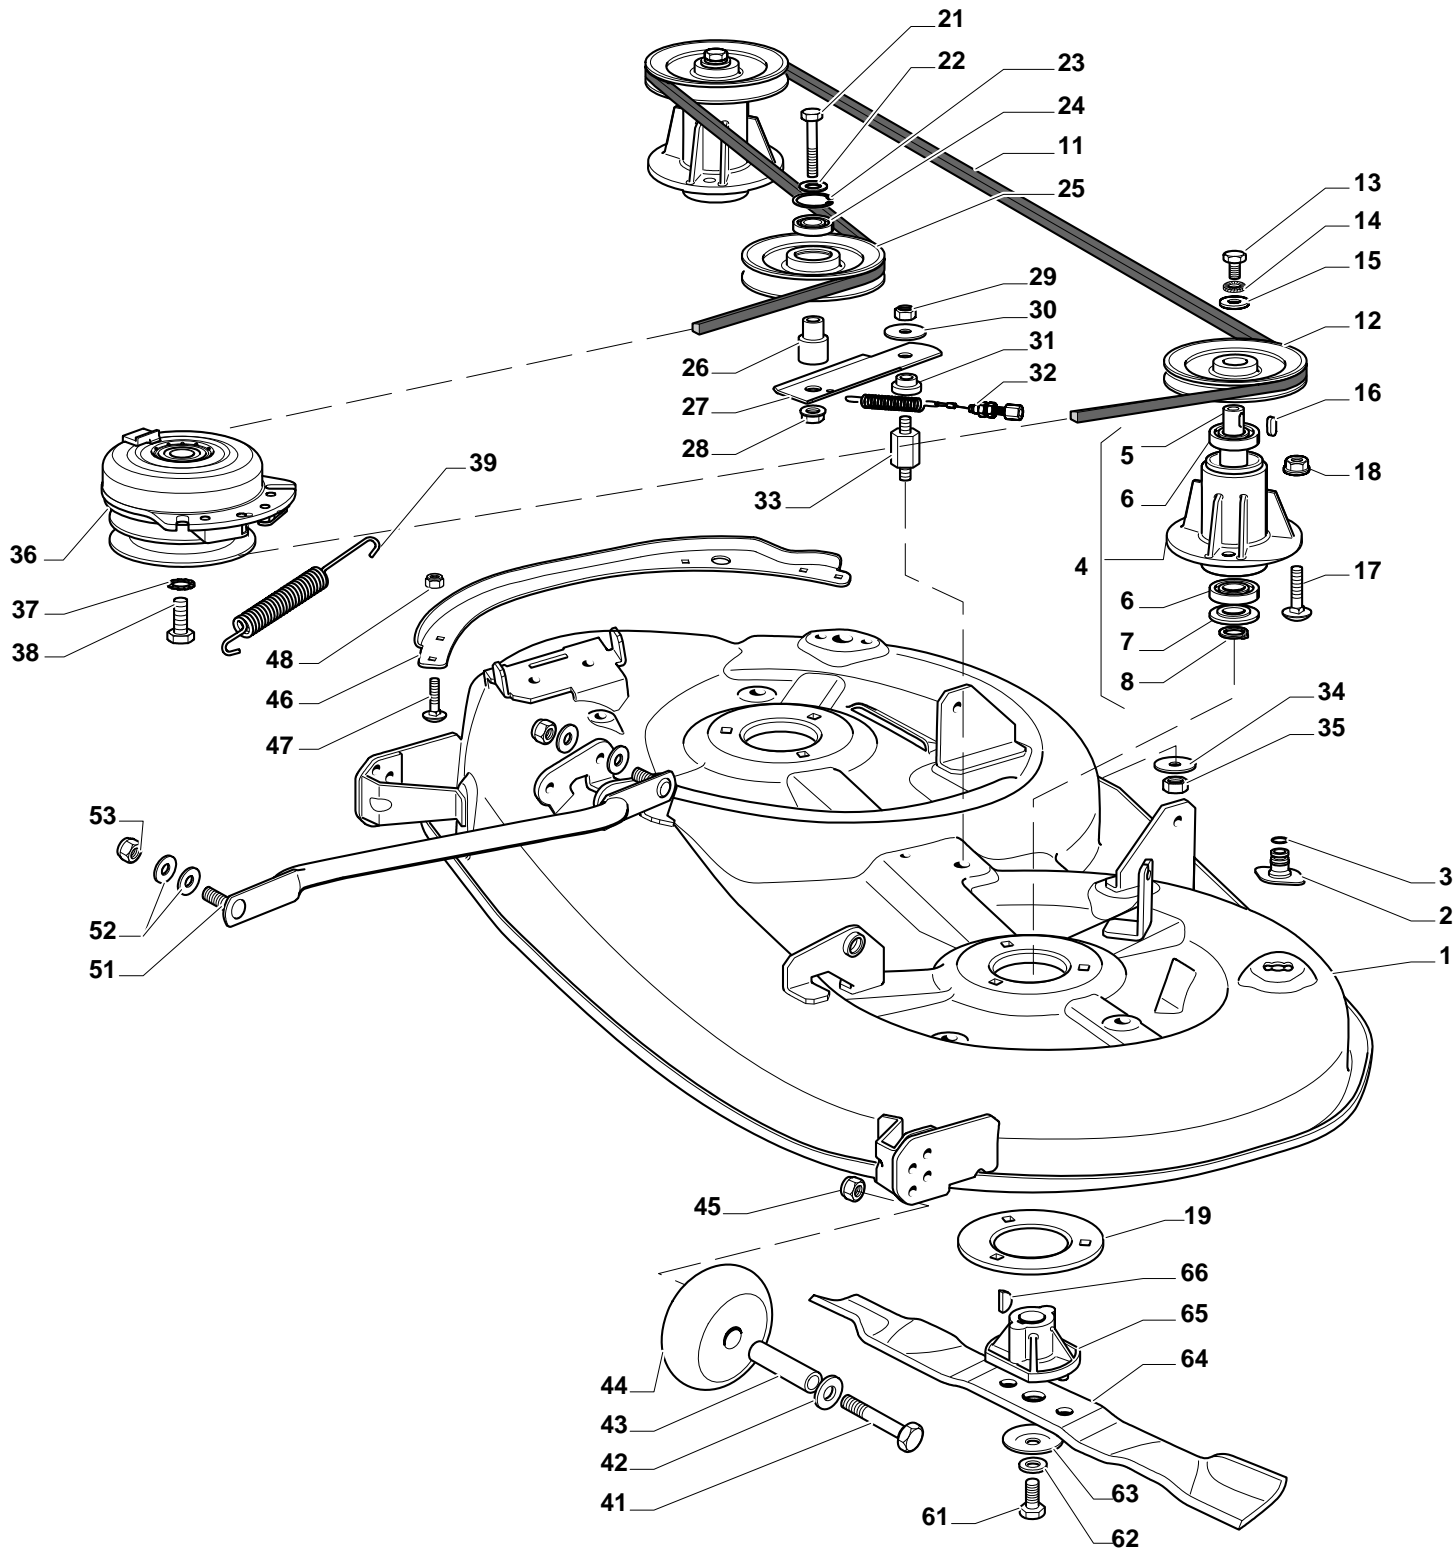

ESTATE GRAN TORNADO HST - Model Year 2010

Pos. Fig.	Antal Quantity	Art No Part No	Benämning	Description	Anmärkning Notes
1	1	382565069/0		Plate	
2	2	325033086/0	Water Hose Connection	Water Hose Connection	
3	2	19035000/0	O-ring	Or Ring	
4	2	382207204/0	Fläns	Flange Ass.Y	
5	2	125020804/0	Axel	Shaft	
6	4	19216040/0	Lager	Bearing	
7	2	25160501/0	Dammskydd	Dust Cover	
8	2	12609260/0	Seegerring	Seeger	
11	1	135061505/0		Belt	
12	2	25601571/0	Remskiva	Pulley	
13	2	12793102/0	Skruv	Screw	
14	2	12540260/0	Bricka	Grower	
15	2	25670007/0	Bricka	Washer	
16	2	12139480/0	Kil	Key	
17	6	12818700/0	Skruv	Screw	
18	6	12154210/0	Mutter	Nut	
19	2	325160505/0		Plate	
21	1	12691800/0	Skruv	Screw	
22	1	12524010/0	Bricka	Washer	
23	1	12610800/0	Seegerring	Seeger	
24	1	19216041/0	Lager	Bearing	
25	1	125601586/0	Remskiva	Pulley	
26	1	125160056/0		Spacer	
27	1	325318232/0	Arm	Lever	
28	1	12293201/0	Mutter	Nut	
29	1	12155020/0	Mutter	Nut	
30	1	125670022/0	Bricka	Washer	
31	1	125040635/0	Bussning	Bush	
32	1	82004618/0	Kabel	Wire	
33	1	125160057/0		Spacer	
34	1	12523080/0	Bricka	Washer	
35	1	12156602/0	Mutter	Nut	
36	1	118399062/0	Koppling	Clutch	
37	1	12543000/0	Bricka	Washer	
38	1	12737320/0	Skruv	Screw	
39	1	22430216/0	Fjäder	Spring	
41	2	12692050/0	Skruv	Screw	
42	2	12523060/0	Bricka	Washer	
43	2	25510072/0	Distans	Spacer	
44	2	82700001/0	Stödhjul	Anti Scalp Wheel D.100	
45	2	12293201/0	Mutter	Nut	
46	1	325547259/0		Stiffening	
47	5	12815200/0	Skruv	Screw	
48	5	12154510/0	Mutter	Nut	
51	2	382000565/0	Equalizer Rod	Equalizer Rod	
52	8	25670008/1	Bricka	Washer	
53	4	12156602/0	Mutter	Nut	
61	2	12735694/0	Skruv	Screw	
62	2	12523080/0	Bricka	Washer	
63	2	22160400/0	Bricka	Elastic Washer	
64	2	182004357/0		Right Blade Mulching	
65	2	25463200/0	Knivfäste	Blade Hub	
66	2	12139100/0	Kil	Key