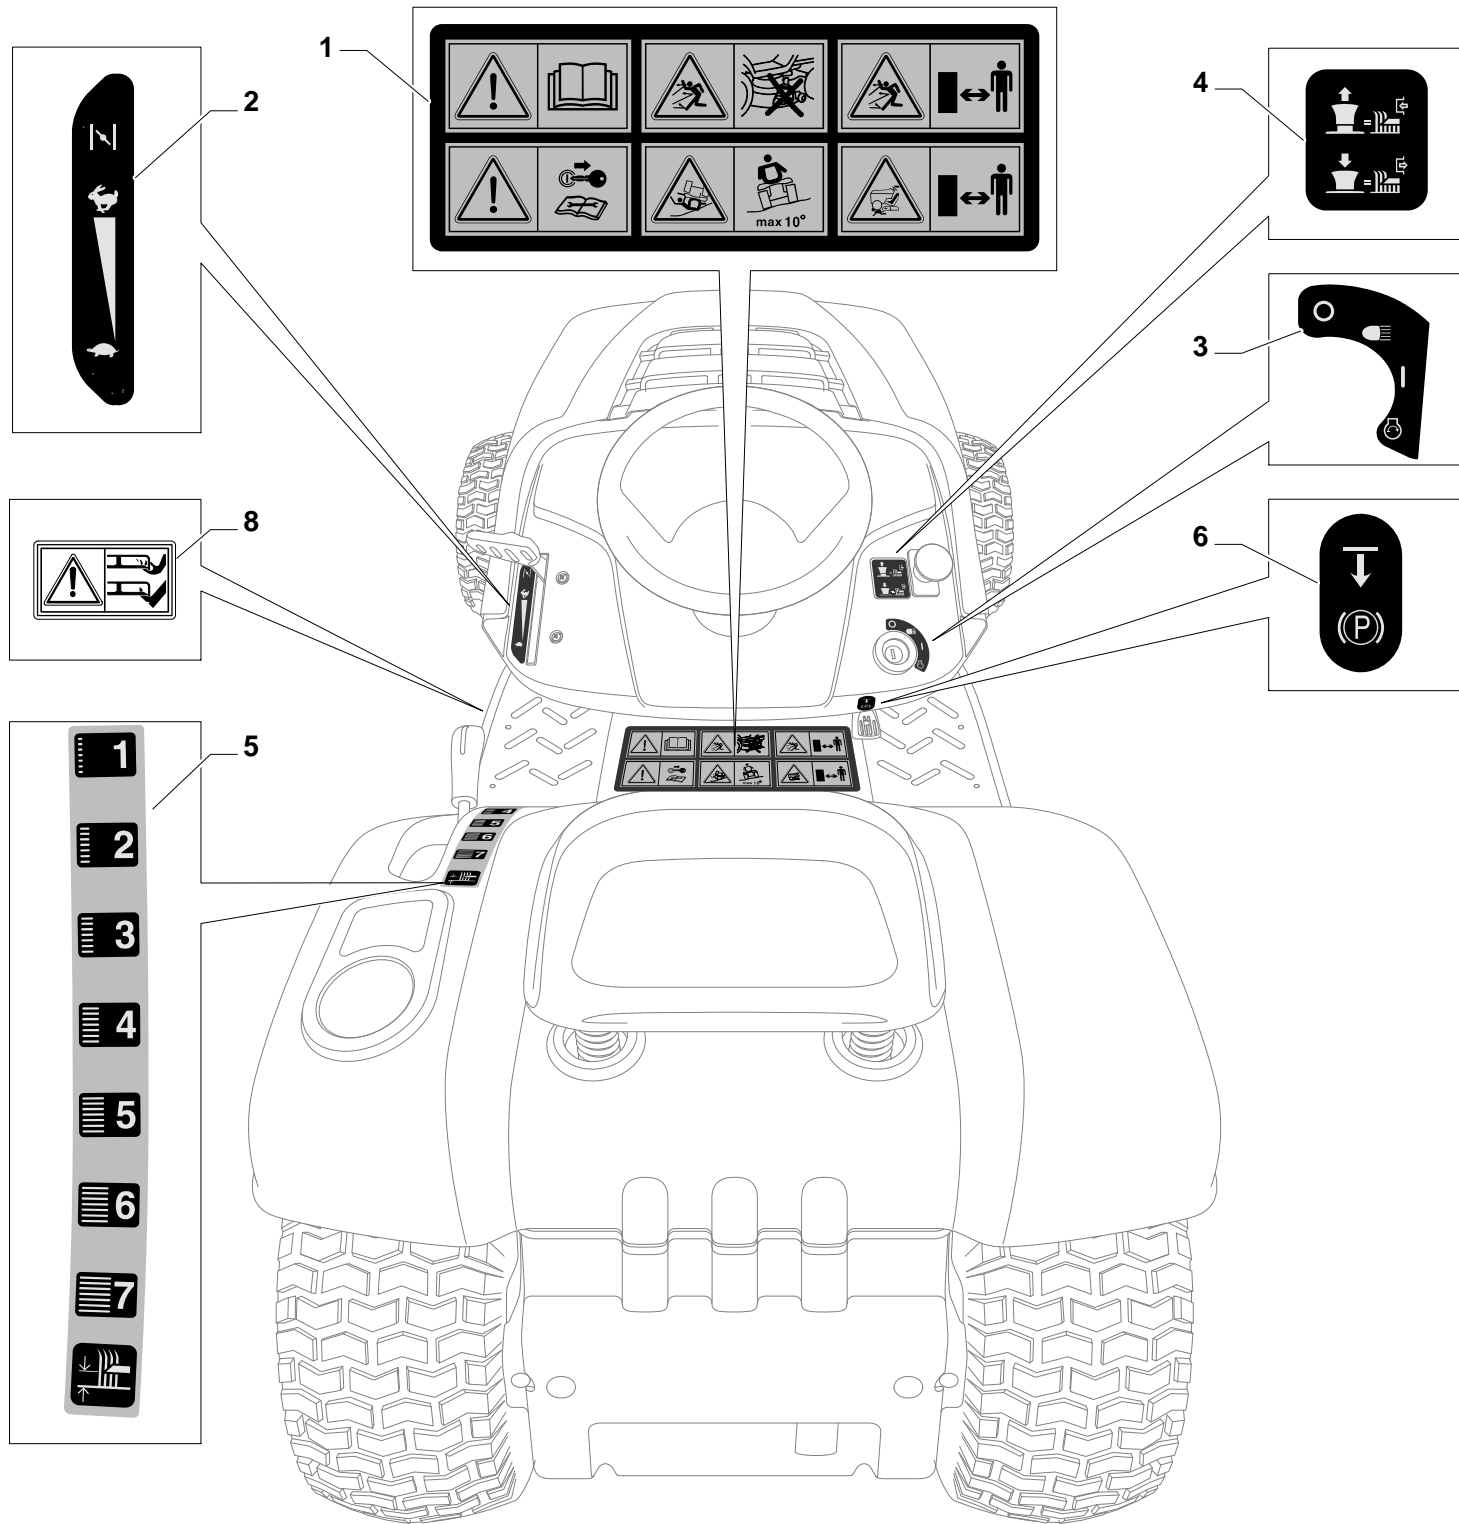

ESTATE GRAN TORNADO HST - Model Year 2010

Pos. Fig.	Antal Quantity	Art No Part No	Benämning	Description	Anmärkning Notes
1	1	114362365/1	Dekal	Label	
2	1	114363697/0	Dekal	Label	
3	1	114363699/0	Dekal	Label	
4	1	14361438/0	Dekal	Label	
5	1	114363701/0	Dekal	Label	
6	1	114363700/0	Dekal	Label	
8	1	114356699/1	Dekal	Label