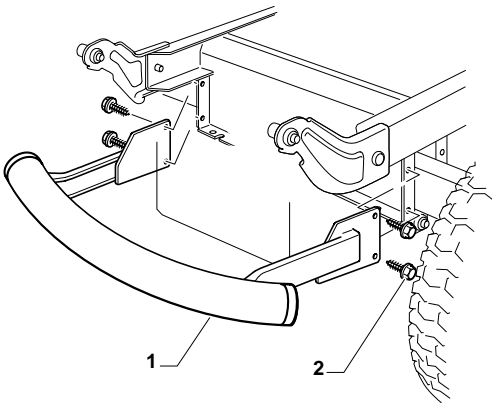

ESTATE GRAN TORNADO HST - Model Year 2010

Pos. Fig.	Antal Quantity	Art No Part No	Benämning	Description	Anmärkning Notes
1	1	382869038/0		Muffler Protection	
2	4	125943008/0		Screw	
5	2	382650211/0		Stiffening	
6	1	382033111/0		Rod	
7	2	12155000/0	Mutter	Nut	
8	1	25510021/1	Sprint	Pin	
9	1	24487999/0	Låsnål	Cotter Pin	
11	1	325140101/0		Deflector (SD 108)	
12	1	125510111/0		Pin	
13	1	24487998/0	Låsnål	Cotter Pin