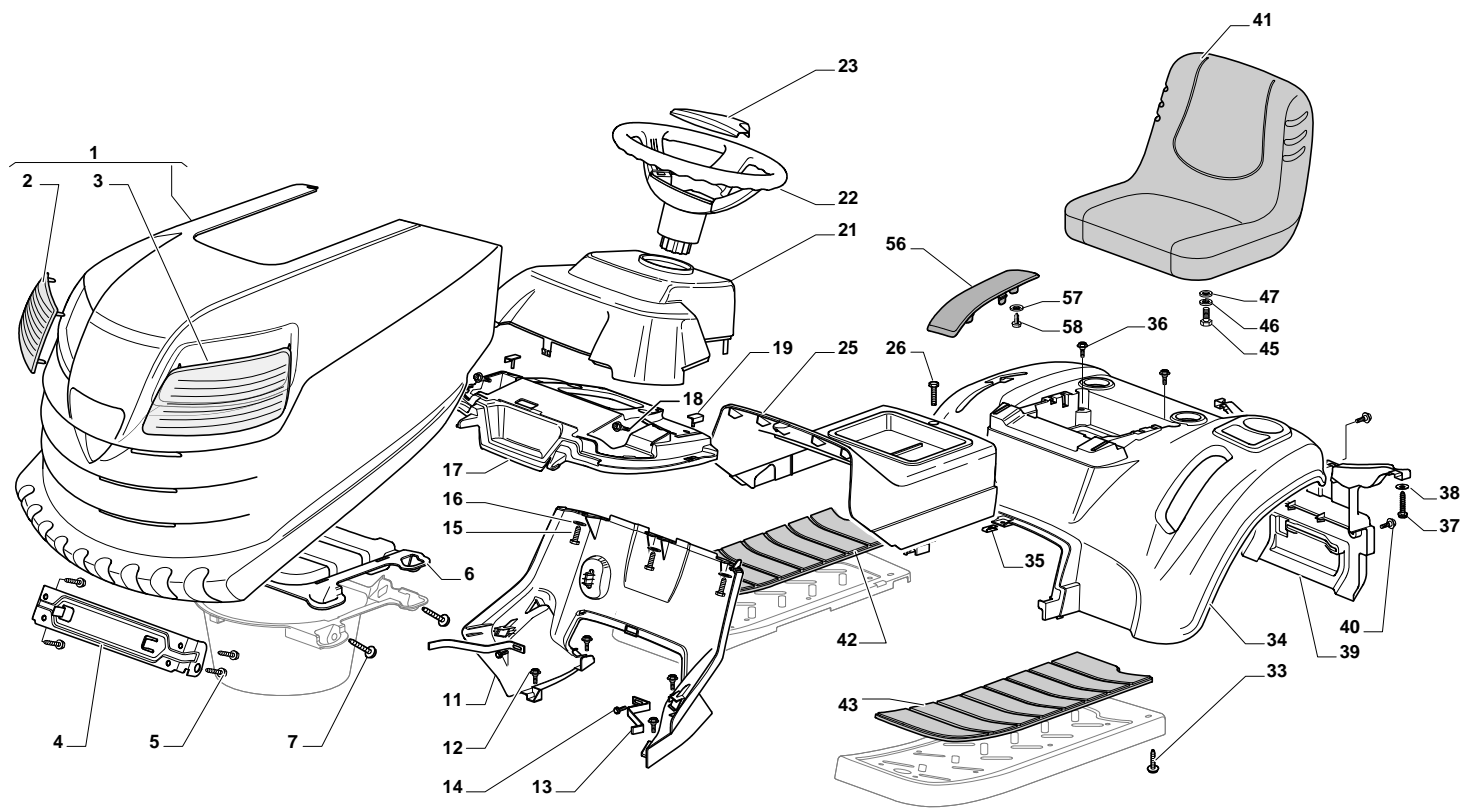

Genuine Spare Parts

**Estate Tornado II
HST 108 19**

ESTATE GRAN TORNADO HST - Model Year 2010

Pos. Fig.	Antal Quantity	Art No Part No	Benämning	Description	Anmärkning Notes
1	1	24487998/0	Låsnål	Cotter Pin	
2	2	25510079/0	Sprint	Pin	
3	2	12154210/0	Mutter	Nut	
4	2	12735599/0	Skruv	Screw	
5	1	325547225/0	Plåt	Right Plate	
6	1	325547227/0	Platta	Left Plate	
11	1	382785169/1		Steering Column Support	
12	4	125943009/0	Skruv	Screw	
13	1	325785331/0	Right Seat Support	Right Seat Support	
14	1	325785333/0	Left Seat Support	Left Seat Support	
15	6	125943009/0	Skruv	Screw	
16	1	382785179/0	Footboard Support	Footboard Support	
17	2	125943009/0	Skruv	Screw	
18	2	125943009/0	Skruv	Screw	
20	1	325500041/1		Right Footboard	
21	1	325500043/1		Left Footboard	
22	2	12735599/0	Skruv	Screw	
25	2	12293201/0	Mutter	Nut	
26	1	325820109/0	Seat Support	Seat Support	
27	2	125160048/0	Distans	Spacer	
28	2	125430263/0	Fjäder	Spring	
29	1	325060038/0	Fäste	Cam	
30	1	325820105/0	Stöd	Support	
31	2	125430264/0	Fjäder	Spring	
32	2	12521350/0	Bricka	Washer	
33	2	12691400/0	Skruv	Right Screw	
34	2	325122002/0	Styrning	Hood	
35	1	382547061/0	Mothill	Plate	
36	2	22524970/2	Sprint	Pin	
37	1	382820151/0	Seat Support	Seat Support	
38	2	12155010/0	Mutter	Nut	
39	2	118203854/0	Tätningshylsa	Protection	