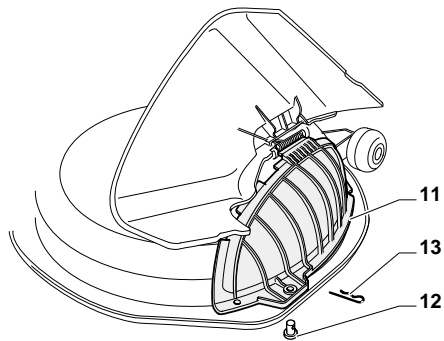

ESTATE GRAN TORNADO HST - Model Year 2010

Pos. Fig.	Antal Quantity	Art No Part No	Benämning	Description	Anmärkning Notes
1	1	382869038/0		Muffler Protection	
2	4	125943008/0		Screw	
5	2	382650211/0		Stiffening	
6	1	382033111/0		Rod	
7	2	12155000/0	Mutter	Nut	
8	1	25510021/1	Sprint	Pin	
9	1	24487999/0	Låsnål	Cotter Pin	
11	1	325140101/0		Deflector (SD 108)	
12	1	125510111/0		Pin	
13	1	24487998/0	Låsnål	Cotter Pin