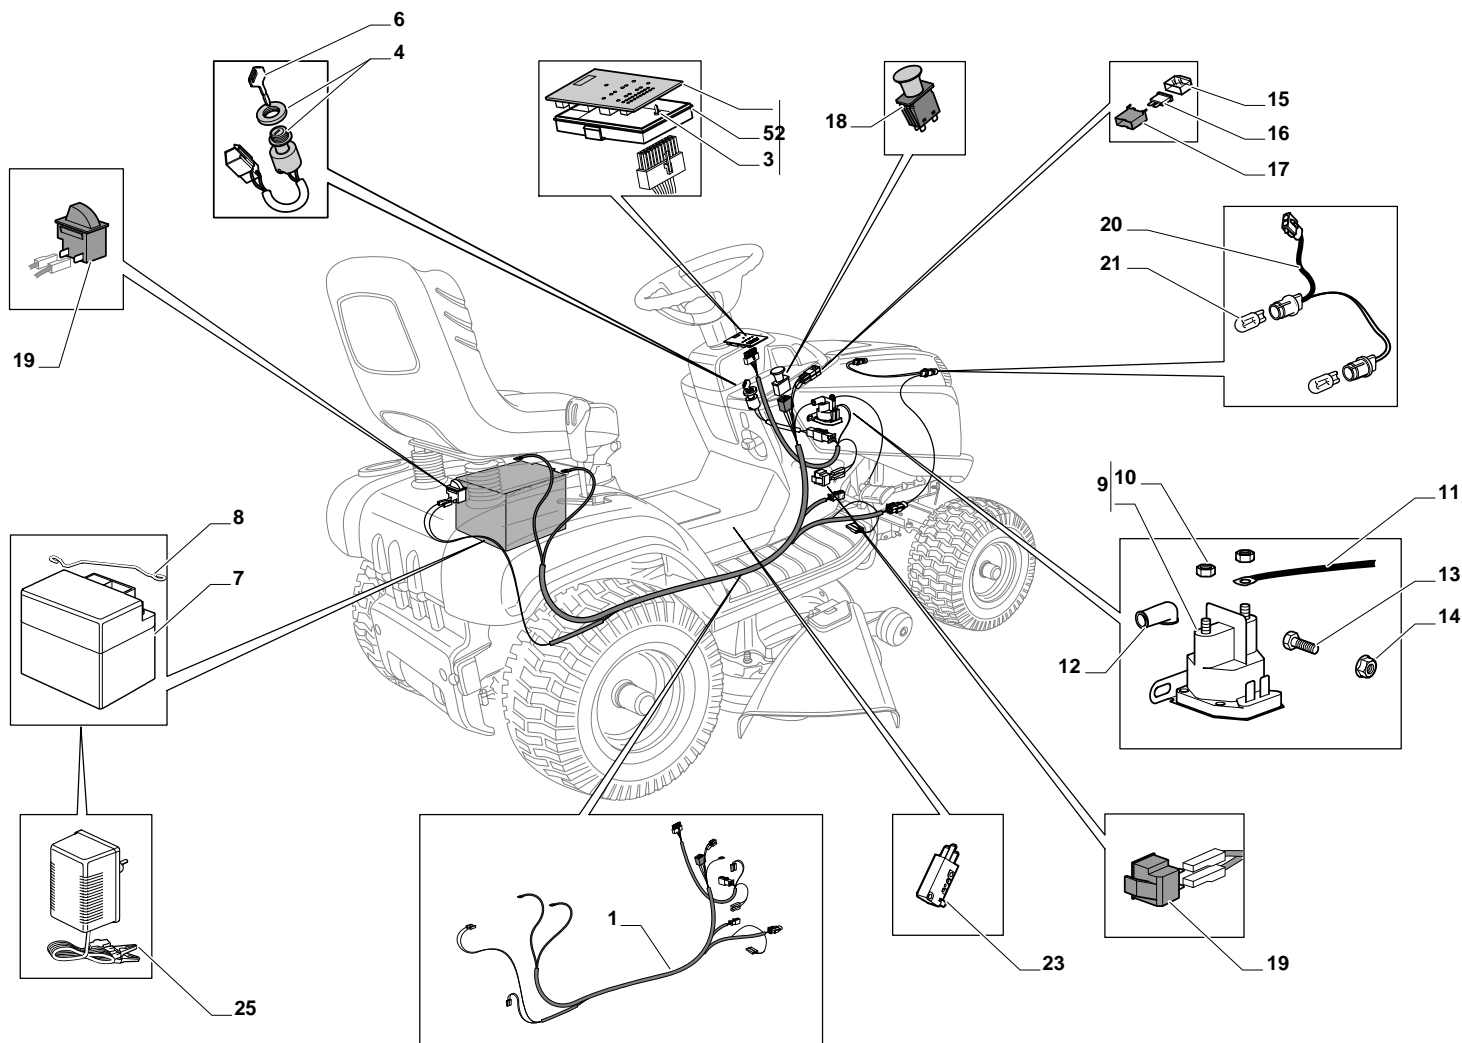

ESTATE GRAN TORNADO HST - Model Year 2010

Pos. Fig.	Antal Quantity	Art No Part No	Benämning	Description	Anmärkning Notes
1	1	182040158/0		Cables Ass.Y Hydro	
2	1	125722433/0	Electronic Card (Ggp Engines)	Electronic Card (Ggp Engines)	
2	1	382722429/0		Electronic Card (B&S)	
3	1	12735101/0	Skruv	Screw	
4	1	118450075/0	Brytare	Starting Switch	
5	1	325600080/0	Skydd-röd	Card Protection	
6	1	118210023/0	Starting Key	Starting Key	
7	1	18120002/1	Batteri	Battery	
8	1	125430265/0	Fjäder	Spring	
9	1	18736111/0	Starter Relay	Starter Relay	
10	2	12360352/0	Mutter	Nut	
11	1	25065002/0	Kabel	Cable	
12	1	18564864/1	Tätningshylsa	Protection	
13	1	12790781/0	Skruv	Screw	
14	2	12154510/0	Mutter	Nut	
15	2	33215000/0	Kåpa	Cover	
16	1	33340036/0	Säkring	Fuse 25 A	
16	1	33340040/0	Säkring	Fuse 10 A	
17	2	33500007/0	Säkring	Fuse Carrier	
18	1	118450074/0	Kopplingshus	Clutch Switch	
19	2	119410613/0	Micro	Micro	
20	1	82040073/0	Kabel	Cable	
21	2	18459100/0	Farilamp For Lights	Farilamp For Lights	
23	1	19410609/0	Neutral Switch (Hydro)	Neutral Switch (Hydro)	
25	1	182180090/0		Battery Charger	
25	1	182180091/0		Battery Charger (U.K.)