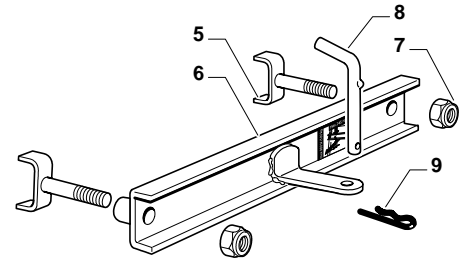

ESTATE GRAN TORNADO HST - Model Year 2010

Pos. Fig.	Antal Quantity	Art No Part No	Benämning	Description	Anmärkning Notes
1	1	382869038/0		Muffler Protection	
2	4	125943008/0		Screw	
5	2	382650211/0		Stiffening	
6	1	382033111/0		Rod	
7	2	12155000/0	Mutter	Nut	
8	1	25510021/1	Sprint	Pin	
9	1	24487999/0	Låsnål	Cotter Pin	
11	1	325140101/0		Deflector (SD 108)	
12	1	125510111/0		Pin	
13	1	24487998/0	Låsnål	Cotter Pin