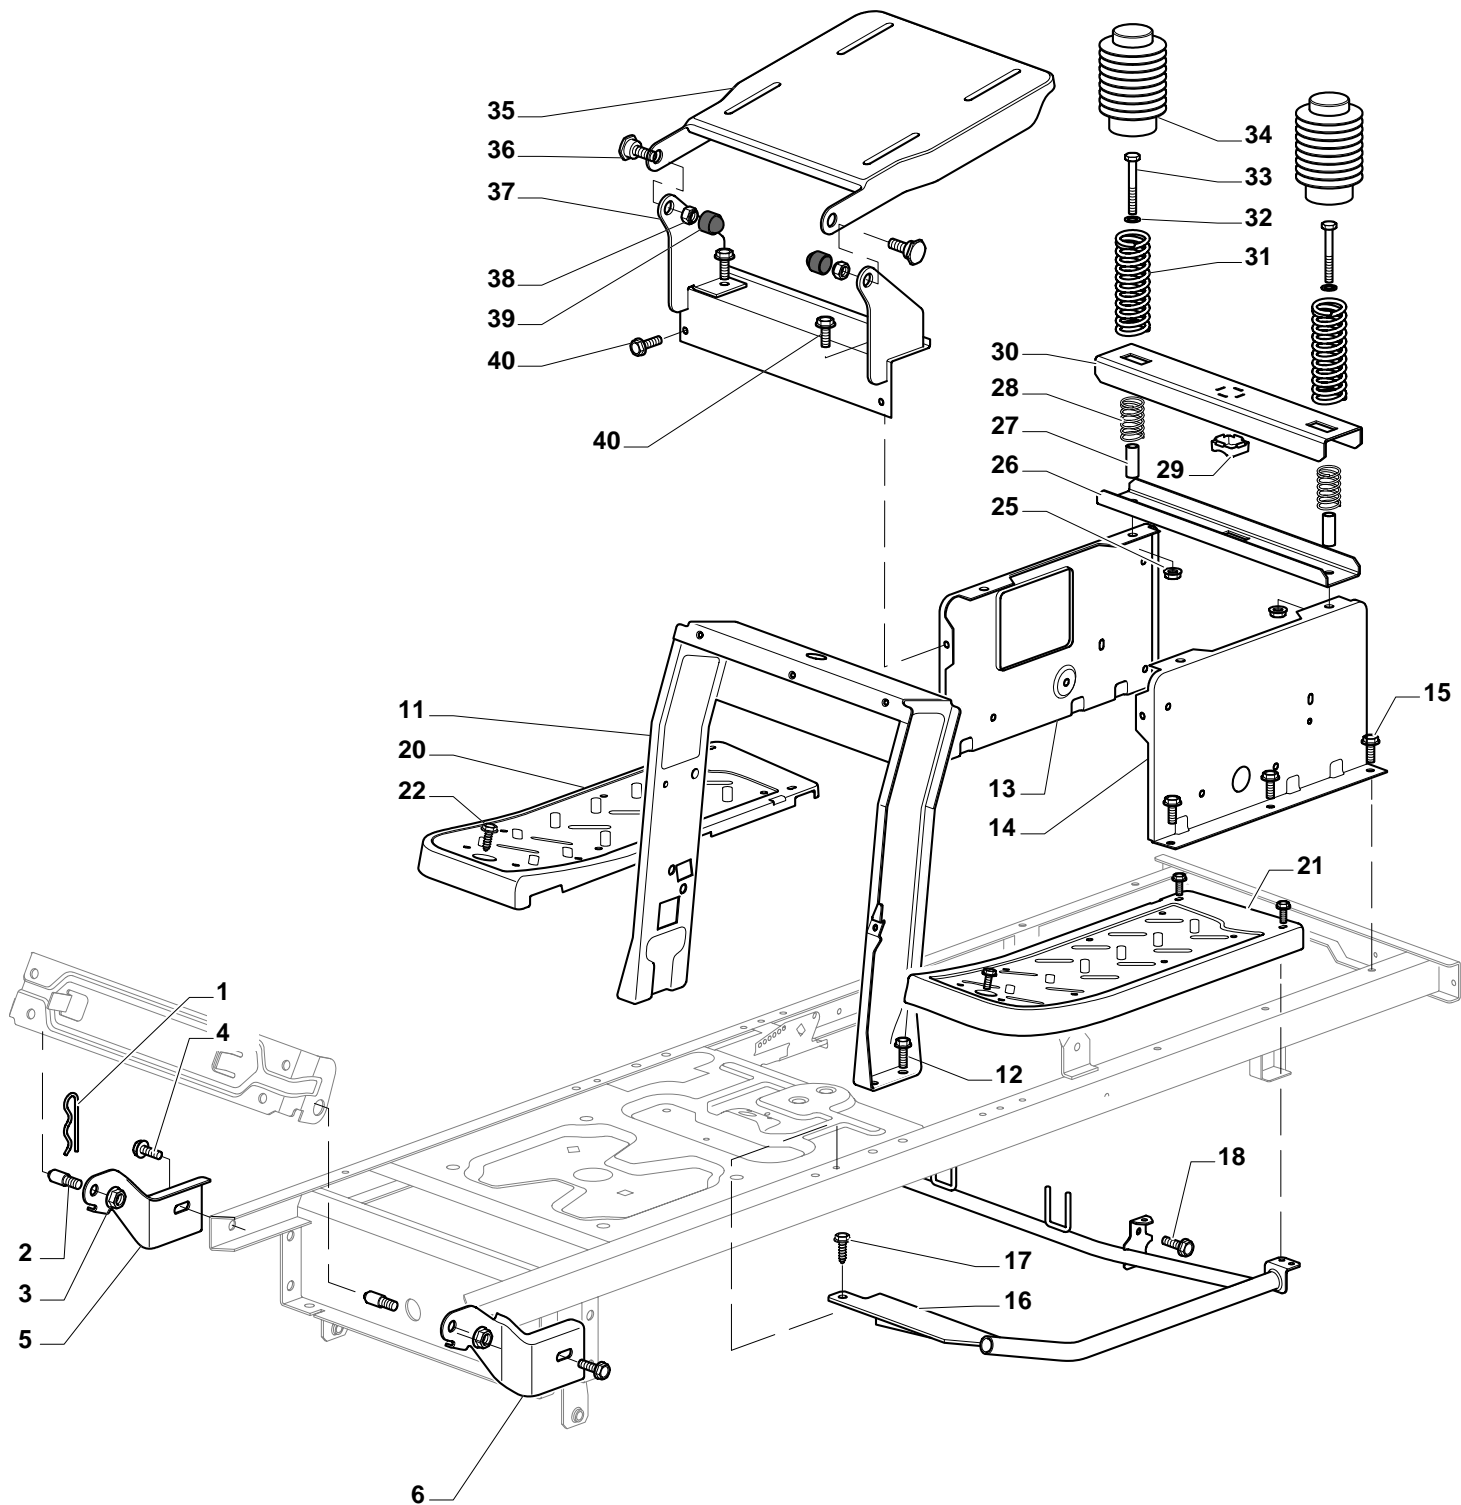

Genuine Spare Parts

**Estate Tornado II
HST 108 19**

ESTATE GRAN TORNADO HST - Model Year 2010

Pos. Fig.	Antal Quantity	Art No Part No	Benämning	Description	Anmärkning Notes
1	1	24487998/0	Låsnål	Cotter Pin	
2	2	25510079/0	Sprint	Pin	
3	2	12154210/0	Mutter	Nut	
4	2	12735599/0	Skruv	Screw	
5	1	325547225/0	Plåt	Right Plate	
6	1	325547227/0	Platta	Left Plate	
11	1	382785169/1		Steering Column Support	
12	4	125943009/0	Skruv	Screw	
13	1	325785331/0	Right Seat Support	Right Seat Support	
14	1	325785333/0	Left Seat Support	Left Seat Support	
15	6	125943009/0	Skruv	Screw	
16	1	382785179/0	Footboard Support	Footboard Support	
17	2	125943009/0	Skruv	Screw	
18	2	125943009/0	Skruv	Screw	
20	1	325500041/1		Right Footboard	
21	1	325500043/1		Left Footboard	
22	2	12735599/0	Skruv	Screw	
25	2	12293201/0	Mutter	Nut	
26	1	325820109/0	Seat Support	Seat Support	
27	2	125160048/0	Distans	Spacer	
28	2	125430263/0	Fjäder	Spring	
29	1	325060038/0	Fäste	Cam	
30	1	325820105/0	Stöd	Support	
31	2	125430264/0	Fjäder	Spring	
32	2	12521350/0	Bricka	Washer	
33	2	12691400/0	Skruv	Right Screw	
34	2	325122002/0	Styrning	Hood	
35	1	382547061/0	Mothill	Plate	
36	2	22524970/2	Sprint	Pin	
37	1	382820151/0	Seat Support	Seat Support	
38	2	12155010/0	Mutter	Nut	
39	2	118203854/0	Tätningshylsa	Protection	