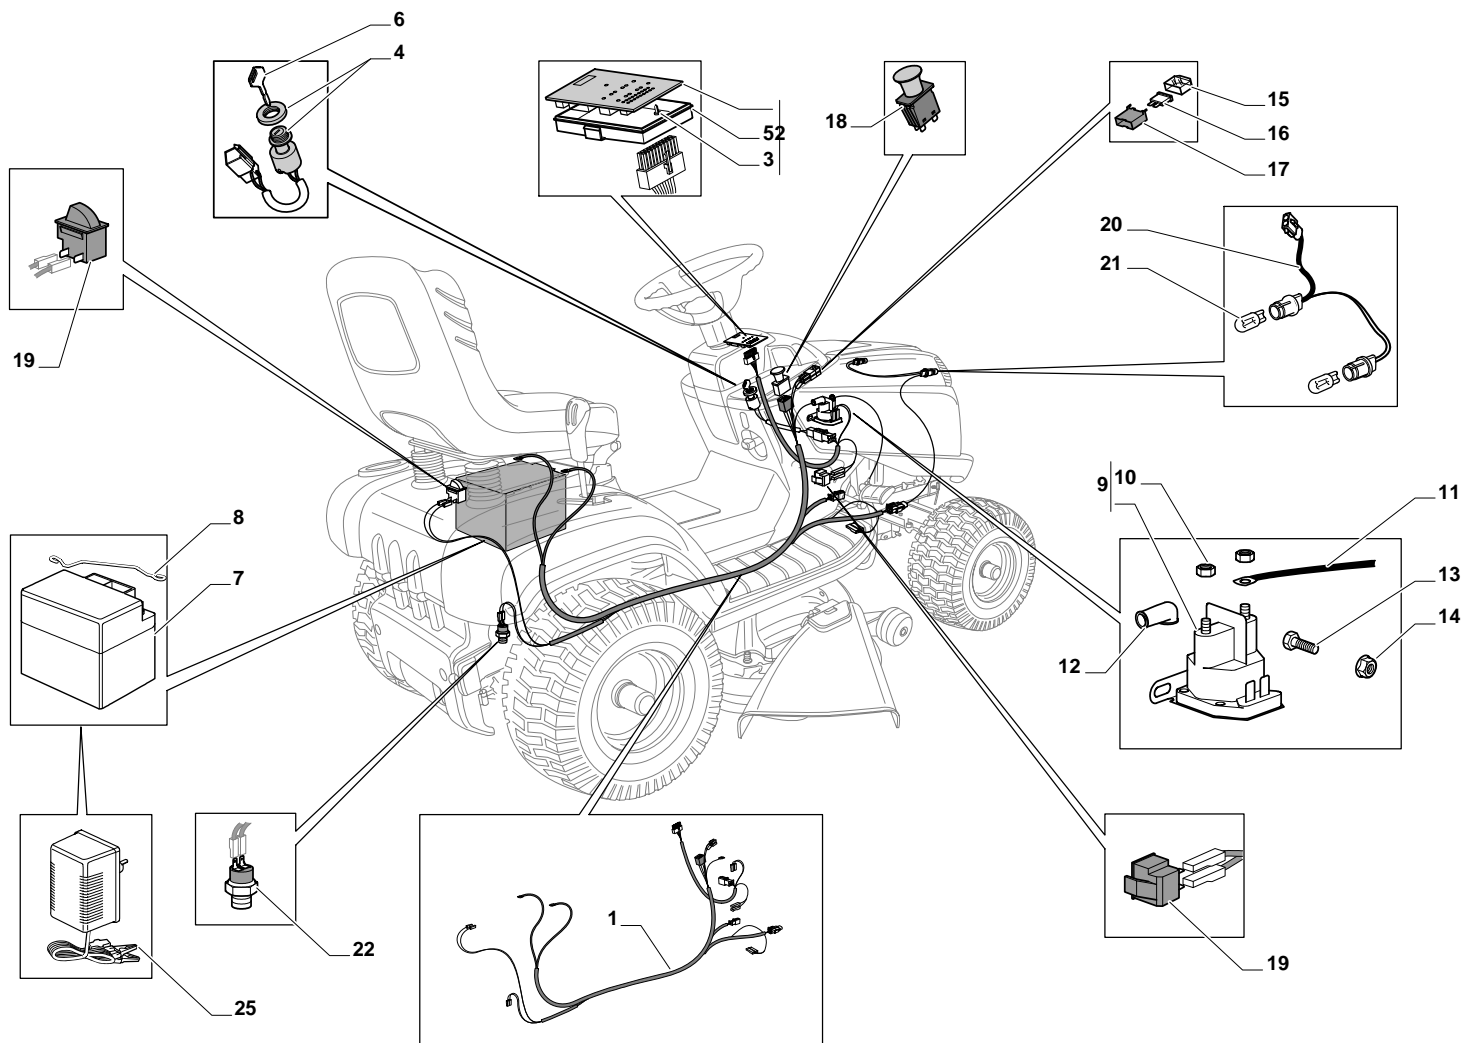

ESTATE TORNADO - Model Year 2010

Pos. Fig.	Antal Quantity	Art No Part No	Benämning	Description	Anmärkning Notes
1	1	182040150/0	Kabel	Cables Ass.Y	
2	1	125722433/0	Electronic Card (Ggp Engines)	Electronic Card (Ggp Engines)	
2	1	382722429/0		Electronic Card (B&S)	
3	1	12735101/0	Skruv	Screw	
4	1	118450075/0	Brytare	Starting Switch	
5	1	325600080/0	Skydd-röd	Card Protection	
6	1	118210023/0	Starting Key	Starting Key	
7	1	18120002/1	Batteri	Battery	
8	1	125430265/0	Fjäder	Spring	
9	1	18736111/0	Starter Relay	Starter Relay	
10	2	12360352/0	Mutter	Nut	
11	1	25065002/0	Kabel	Cable	
12	1	18564864/1	Tätningshylsa	Protection	
13	1	12790781/0	Skruv	Screw	
14	2	12154510/0	Mutter	Nut	
15	2	33215000/0	Kåpa	Cover	
16	1	33340036/0	Säkring	Fuse 25 A	
16	1	33340040/0	Säkring	Fuse 10 A	
17	2	33500007/0	Säkring	Fuse Carrier	
18	1	118450074/0	Kopplingshus	Clutch Switch	
19	2	119410613/0	Micro	Micro	
20	1	82040073/0	Kabel	Cable	
21	2	18459100/0	Farilamp For Lights	Farilamp For Lights	
22	1	19410610/0	Neutral Switch (Mech.)	Neutral Switch (Mech.)	
25	1	182180090/0		Battery Charger	
25	1	182180091/0		Battery Charger (U.K.)