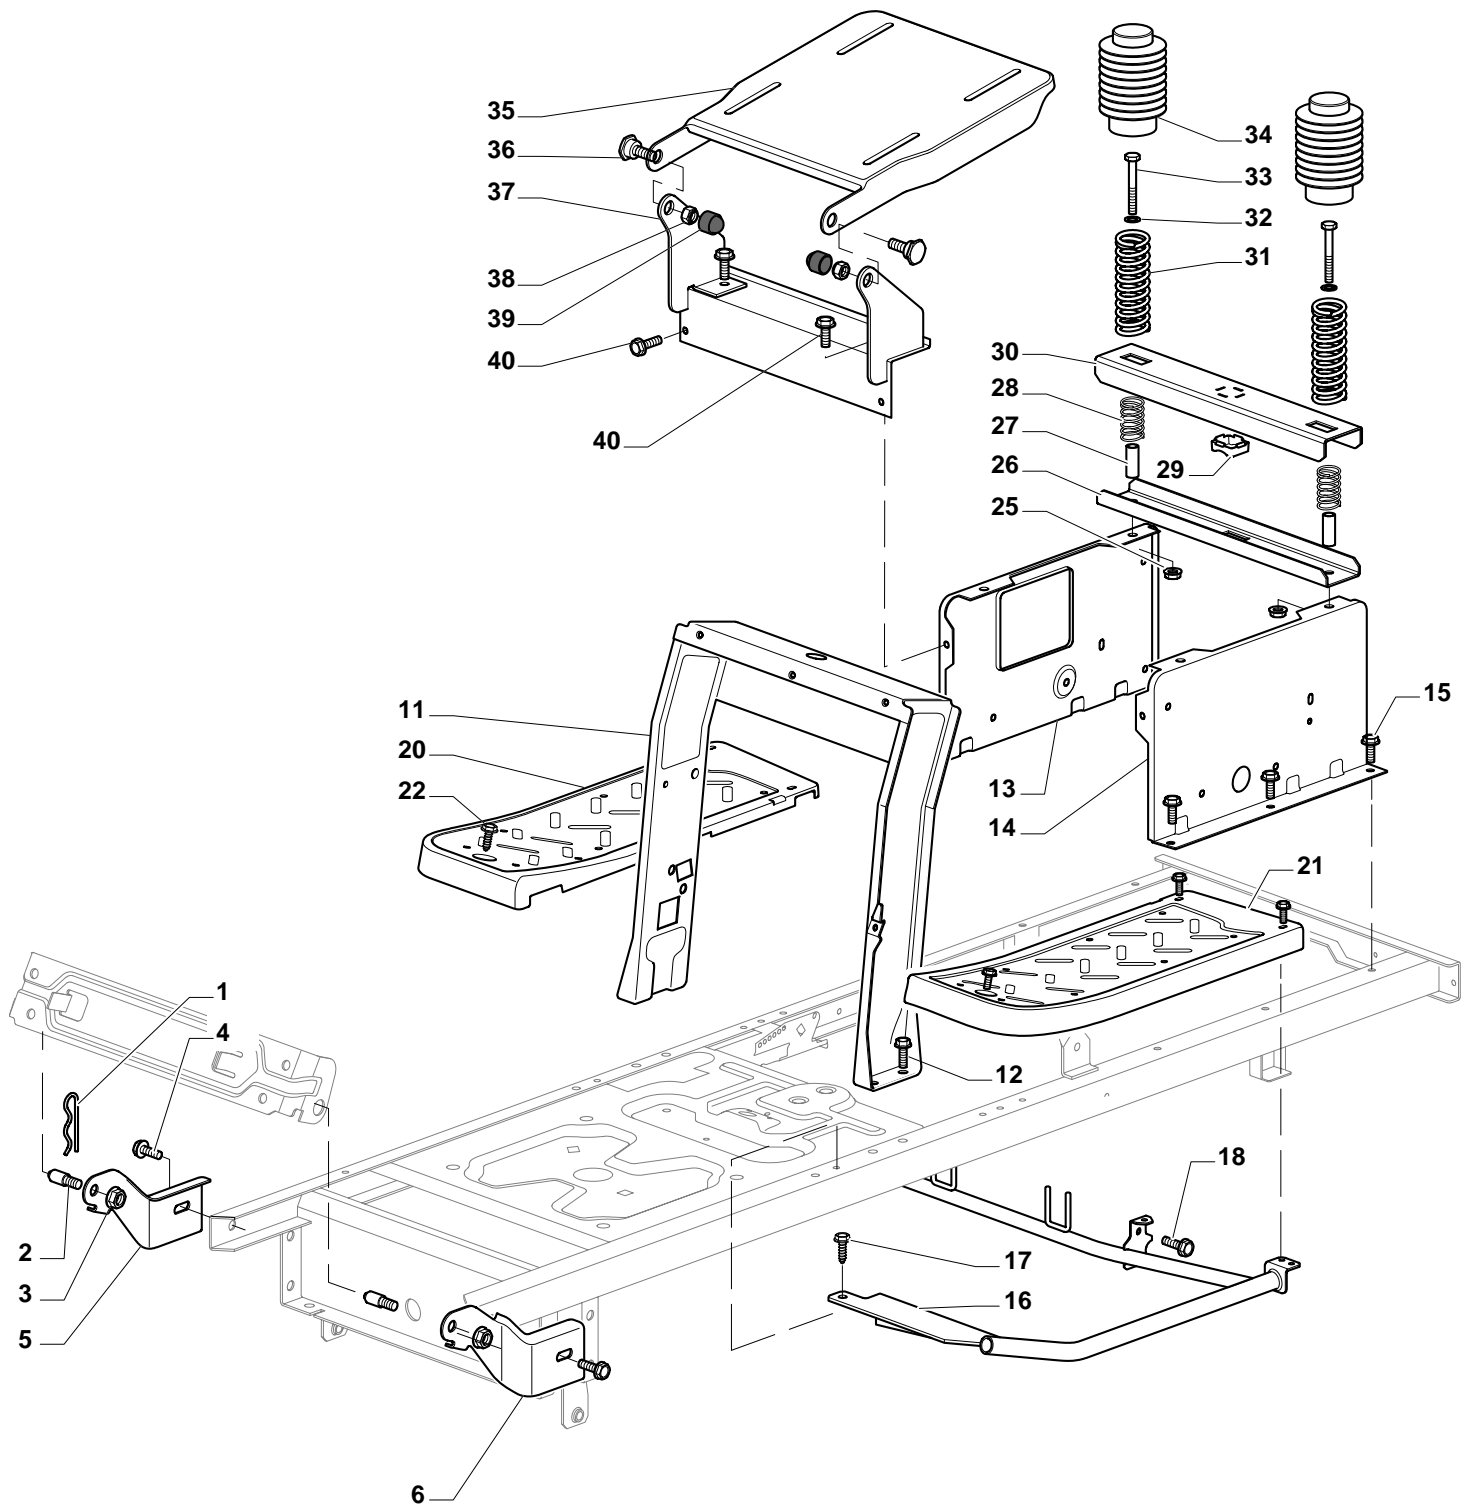

# **Genuine Spare Parts**

---

**SD 9813 - Estate**

**Tornado 15 - Estate**

**Tornado 14**

## ESTATE TORNADO - Model Year 2010

Pos. Fig.	Antal Quantity	Art No Part No	Benämning	Description	Anmärkning Notes
1	1	24487998/0	Låsnål	Cotter Pin	
2	2	25510079/0	Sprint	Pin	
3	2	12154210/0	Mutter	Nut	
4	2	12735599/0	Skruv	Screw	
5	1	325547225/0	Plåt	Right Plate	
6	1	325547227/0	Platta	Left Plate	
11	1	382785169/1		Steering Column Support	
12	4	125943009/0	Skruv	Screw	
13	1	325785331/0	Right Seat Support	Right Seat Support	
14	1	325785333/0	Left Seat Support	Left Seat Support	
15	6	125943009/0	Skruv	Screw	
16	1	382785179/0	Footboard Support	Footboard Support	
17	2	125943009/0	Skruv	Screw	
18	2	125943009/0	Skruv	Screw	
20	1	325500041/1		Right Footboard	
21	1	325500043/1		Left Footboard	
22	2	12735599/0	Skruv	Screw	
25	2	12293201/0	Mutter	Nut	
26	1	325820109/0	Seat Support	Seat Support	
27	2	125160048/0	Distans	Spacer	
28	2	125430263/0	Fjäder	Spring	
29	1	325060038/0	Fäste	Cam	
30	1	325820105/0	Stöd	Support	
31	2	125430264/0	Fjäder	Spring	
32	2	12521350/0	Bricka	Washer	
33	2	12691400/0	Skruv	Right Screw	
34	2	325122002/0	Styrning	Hood	
35	1	382547061/0	Mothill	Plate	
36	2	22524970/2	Sprint	Pin	
37	1	382820151/0	Seat Support	Seat Support	
38	2	12155010/0	Mutter	Nut	
39	2	118203854/0	Tätningshylsa	Protection	