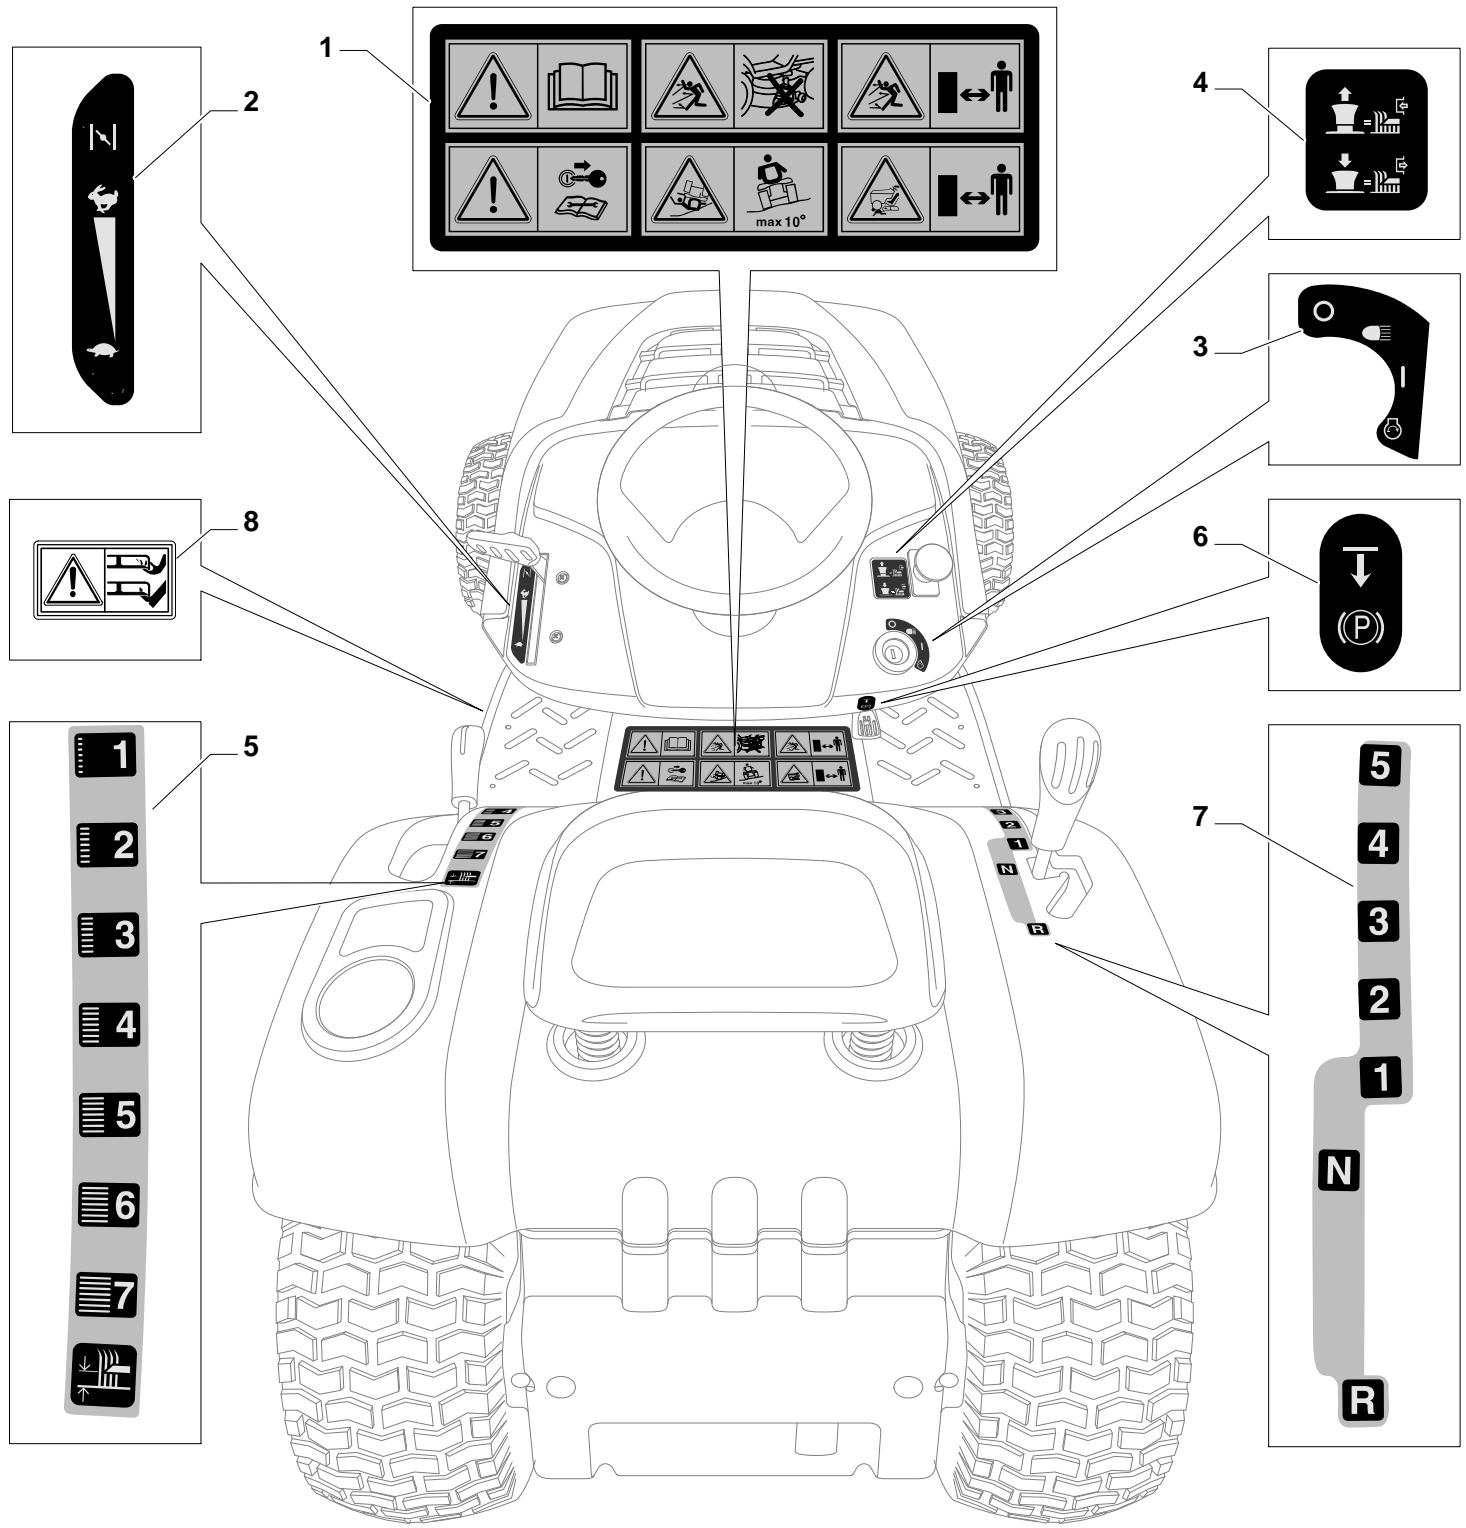

ESTATE TORNADO - Model Year 2010

Pos. Fig.	Antal Quantity	Art No Part No	Benämning	Description	Anmärkning Notes
1	1	114362365/1	Dekal	Label	
2	1	114363697/0	Dekal	Label	
3	1	114363699/0	Dekal	Label	
4	1	14361438/0	Dekal	Label	
5	1	114363701/0	Dekal	Label	
6	1	114363700/0	Dekal	Label	
7	1	114363451/0	Dekal	Label	
8	1	114356699/1	Dekal	Label