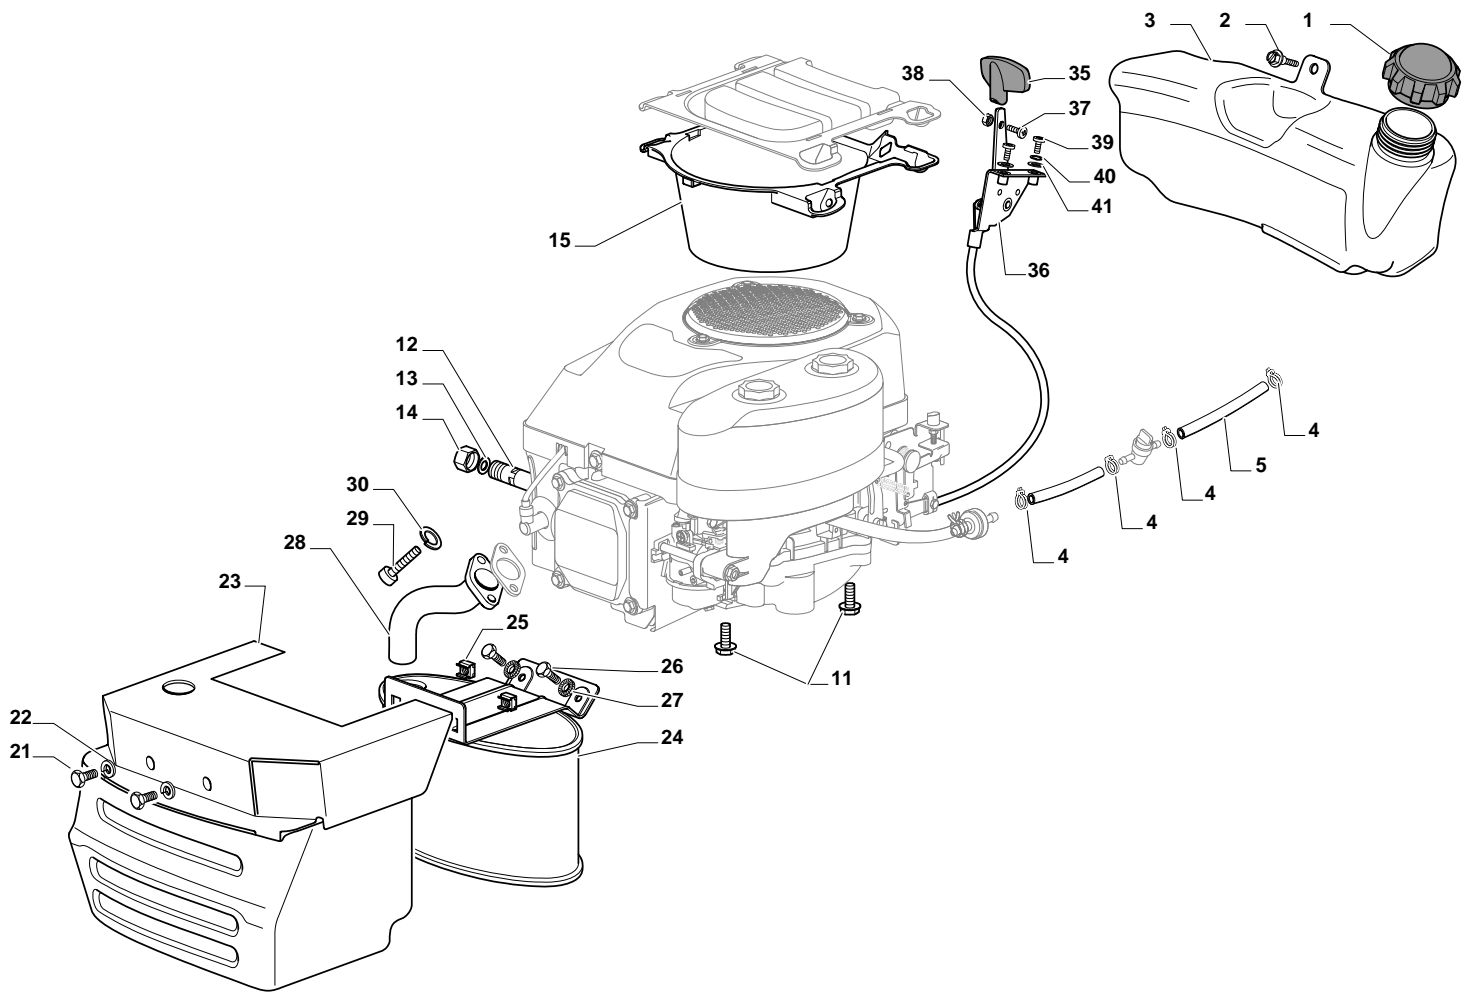

ESTATE TORNADO - Model Year 2010

ESTATE TORNADO - Model Year 2010

Pos. Fig.	Antal Quantity	Art No Part No	Benämning	Description	Anmärkning Notes
1	1	25795001/1	Lock	Cap	
2	4	125943006/0	Skruv	Screw	
3	1	325735126/0	Tank	Tank	
4	4	18375051/1	Slangklämma	Fair Led	
5	1	25869057/0	Vevstake	Connecting Tube (1000 Mm)	
11	4	112735108/1	Skruv	Screw	
12	1	27598060/0	Oil Discharge Extension	Oil Discharge Extension	
13	1	18401001/1	Tätningring	Oil Seal	
14	1	18737849/0	Lock	Oil Cap	
15	1	325108044/0	Inmatningstratt	Conveyor	
21	2	12792611/0	Skruv	Screw	
22	2	12540260/0	Bricka	Grower	
23	1	382598045/0	Ljuddämparskydd	Muffler Protection	
24	1	182750010/0		Muffler	
25	2	12360425/0	Mutter	Nut	
26	2	12792611/0	Skruv	Screw	
27	2	12540260/0	Bricka	Grower	
28	1	118738231/1	Avgasrör	Exhaust Connecting Tube	
29	2	12737450/0	Skruv	Screw	
30	2	12540260/0	Bricka	Grower	
35	1	325394531/0	Knopp	Knob	
36	1	182000215/0	Gasreglage	Accelerator	
37	1	112726389/0	Skruv	Screw	
38	1	12290800/0	Mutter	Nut	
39	2	112726389/0	Skruv	Screw	
40	2	12540020/0	Bricka	Washer	
41	2	12521310/0	Bricka	Washer