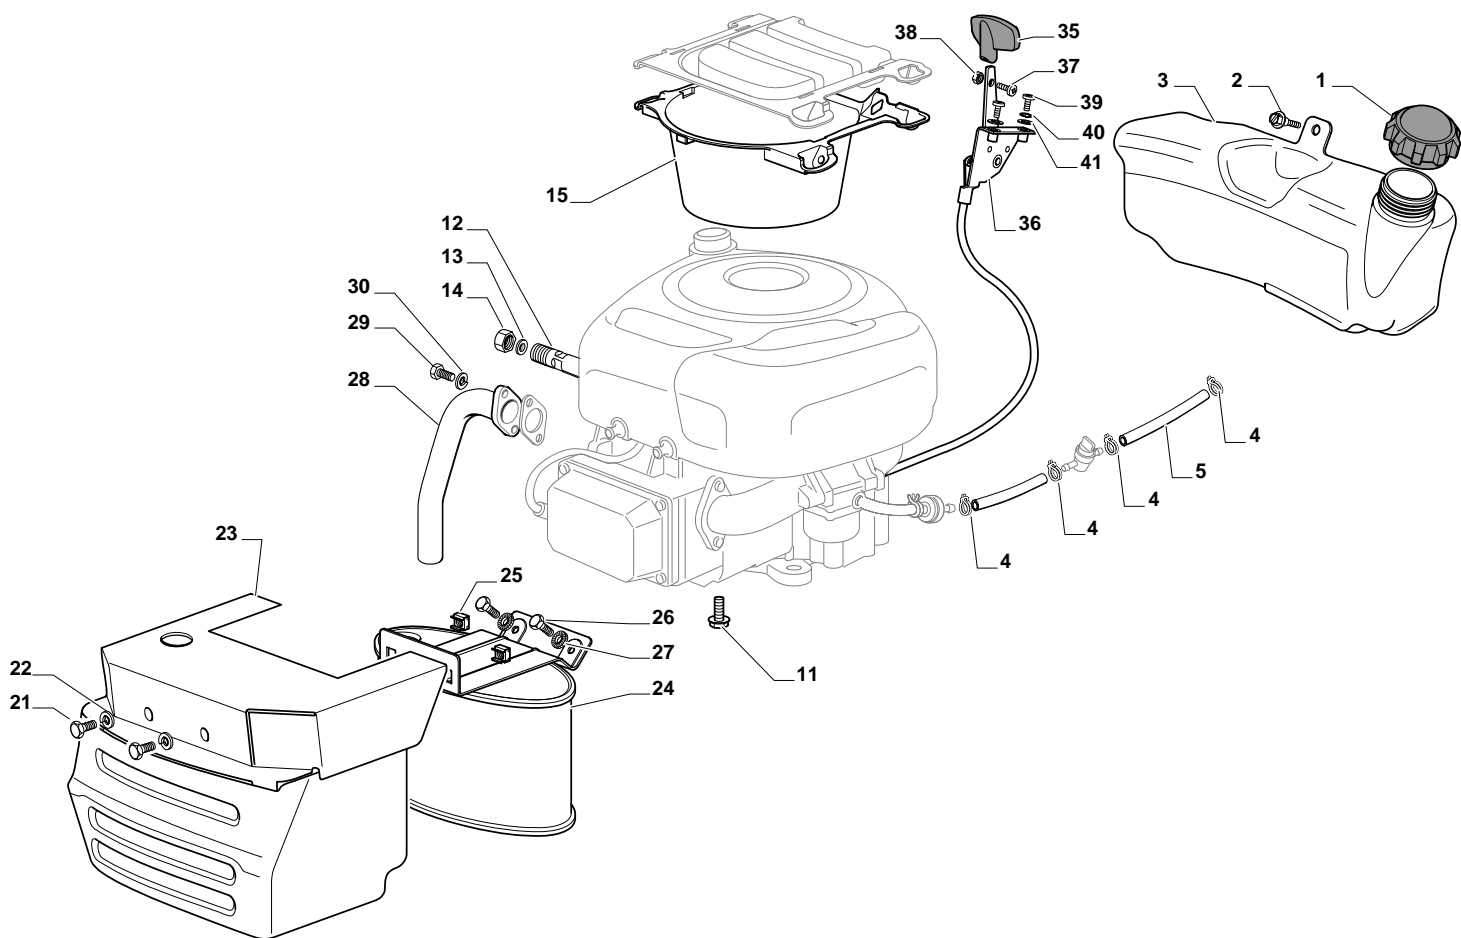

ESTATE TORNADO - Model Year 2010

ESTATE TORNADO - Model Year 2010

Pos. Fig.	Antal Quantity	Art No Part No	Benämning	Description	Anmärkning Notes
1	1	25795001/1	Lock	Cap	
2	4	125943010/0	Skruv	Screw	
3	1	325735126/0	Tank	Tank	
4	4	18375051/1	Slangklämma	Fair Led	
5	1	25869057/0	Vevstake	Connecting Tube (1000 Mm)	
6	3	12691100/0	Skruv	Screw	
7	3	12154210/0	Mutter	Nut	
8	1	12691115/0	Skruv	Screw	
9	1	12540260/0	Bricka	Grower	
10	1	12154210/0	Mutter	Nut	
12	1	25598050/0	Oil Discharge Extension	Oil Discharge Extension	
13	1	18401001/1	Tätningring	Oil Seal	
14	1	18737849/0	Lock	Oil Cap	
15	1	325108044/0	Inmatningstratt	Conveyor	
21	2	12792611/0	Skruv	Screw	
22	2	12540260/0	Bricka	Grower	
23	1	382598047/0	Ljuddämparskydd	Muffler Protection	
24	1	182750010/0		Muffler	
25	2	12360425/0	Mutter	Nut	
26	2	12792611/0	Skruv	Screw	
27	2	12540260/0	Bricka	Grower	
28	1	18738224/0	Avgasrör	Exhaust Tube	
29	2	12737450/0	Skruv	Screw	
30	2	12540260/0	Bricka	Grower	
31	1	12691115/0	Skruv	Screw	
32	1	12154210/0	Mutter	Nut	
35	1	325394531/0	Knopp	Knob	
36	1	82000200/1	Gasreglage	Accelerator	
37	1	112726389/0	Skruv	Screw	
38	1	12290800/0	Mutter	Nut	
39	2	112726389/0	Skruv	Screw	
40	2	12540020/0	Bricka	Washer	
41	2	12521310/0	Bricka	Washer