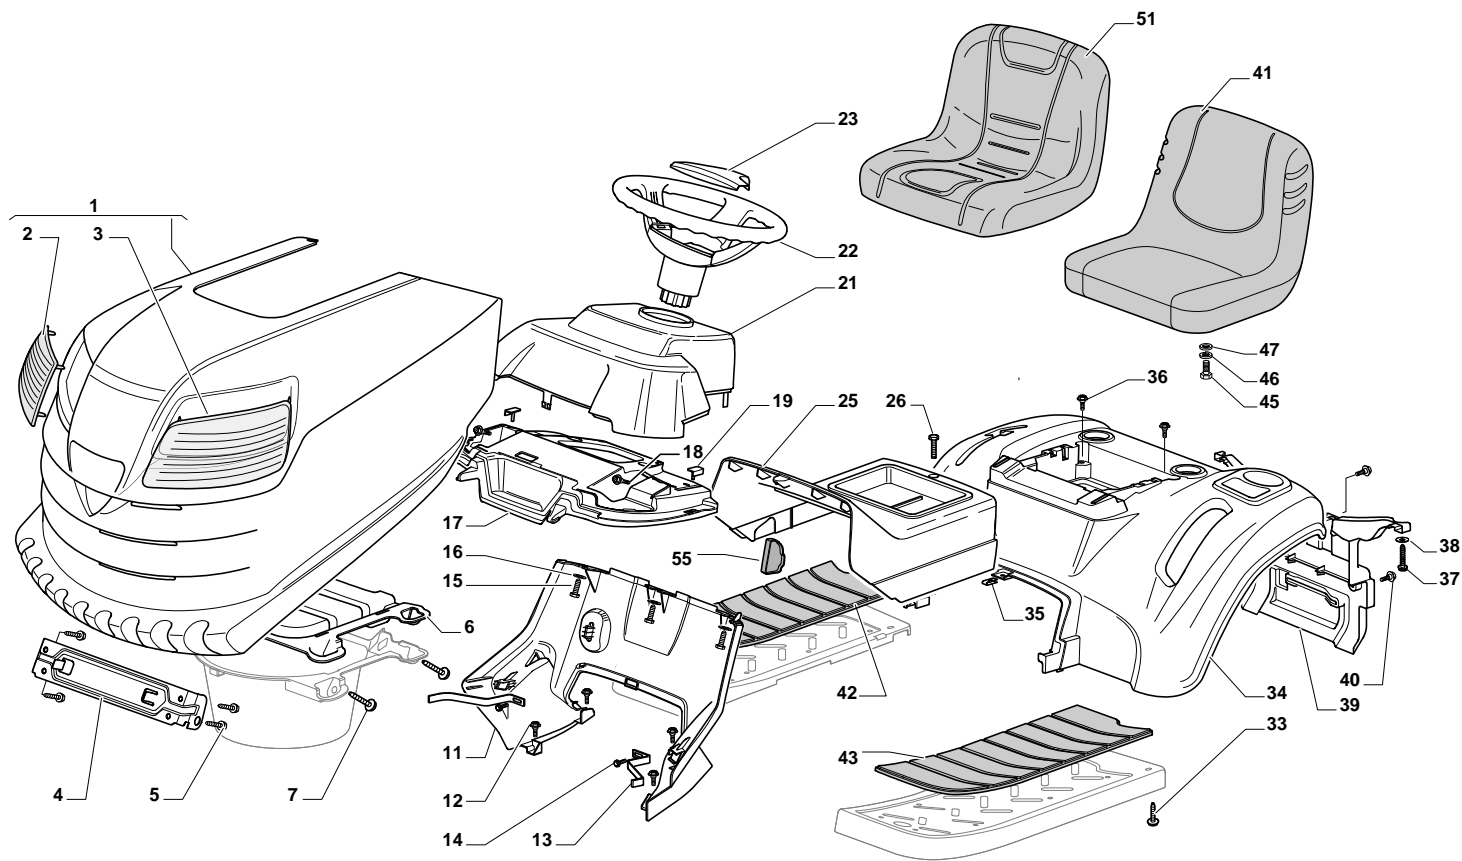

# **Genuine Spare Parts**

---

**SD 9813 - Estate**

**Tornado 15 - Estate**

**Tornado 14**

## ESTATE TORNADO - Model Year 2010

Pos. Fig.	Antal Quantity	Art No Part No	Benämning	Description	Anmärkning Notes
1	1	24487998/0	Låsnål	Cotter Pin	
2	2	25510079/0	Sprint	Pin	
3	2	12154210/0	Mutter	Nut	
4	2	12735599/0	Skruv	Screw	
5	1	325547225/0	Plåt	Right Plate	
6	1	325547227/0	Platta	Left Plate	
11	1	382785169/1		Steering Column Support	
12	4	125943009/0	Skruv	Screw	
13	1	325785331/0	Right Seat Support	Right Seat Support	
14	1	325785333/0	Left Seat Support	Left Seat Support	
15	6	125943009/0	Skruv	Screw	
16	1	382785179/0	Footboard Support	Footboard Support	
17	2	125943009/0	Skruv	Screw	
18	2	125943009/0	Skruv	Screw	
20	1	325500041/1		Right Footboard	
21	1	325500043/1		Left Footboard	
22	2	12735599/0	Skruv	Screw	
25	2	12293201/0	Mutter	Nut	
26	1	325820109/0	Seat Support	Seat Support	
27	2	125160048/0	Distans	Spacer	
28	2	125430263/0	Fjäder	Spring	
29	1	325060038/0	Fäste	Cam	
30	1	325820105/0	Stöd	Support	
31	2	125430264/0	Fjäder	Spring	
32	2	12521350/0	Bricka	Washer	
33	2	12691400/0	Skruv	Right Screw	
34	2	325122002/0	Styrning	Hood	
35	1	382547061/0	Mothill	Plate	
36	2	22524970/2	Sprint	Pin	
37	1	382820151/0	Seat Support	Seat Support	
38	2	12155010/0	Mutter	Nut	
39	2	118203854/0	Tätningshylsa	Protection	