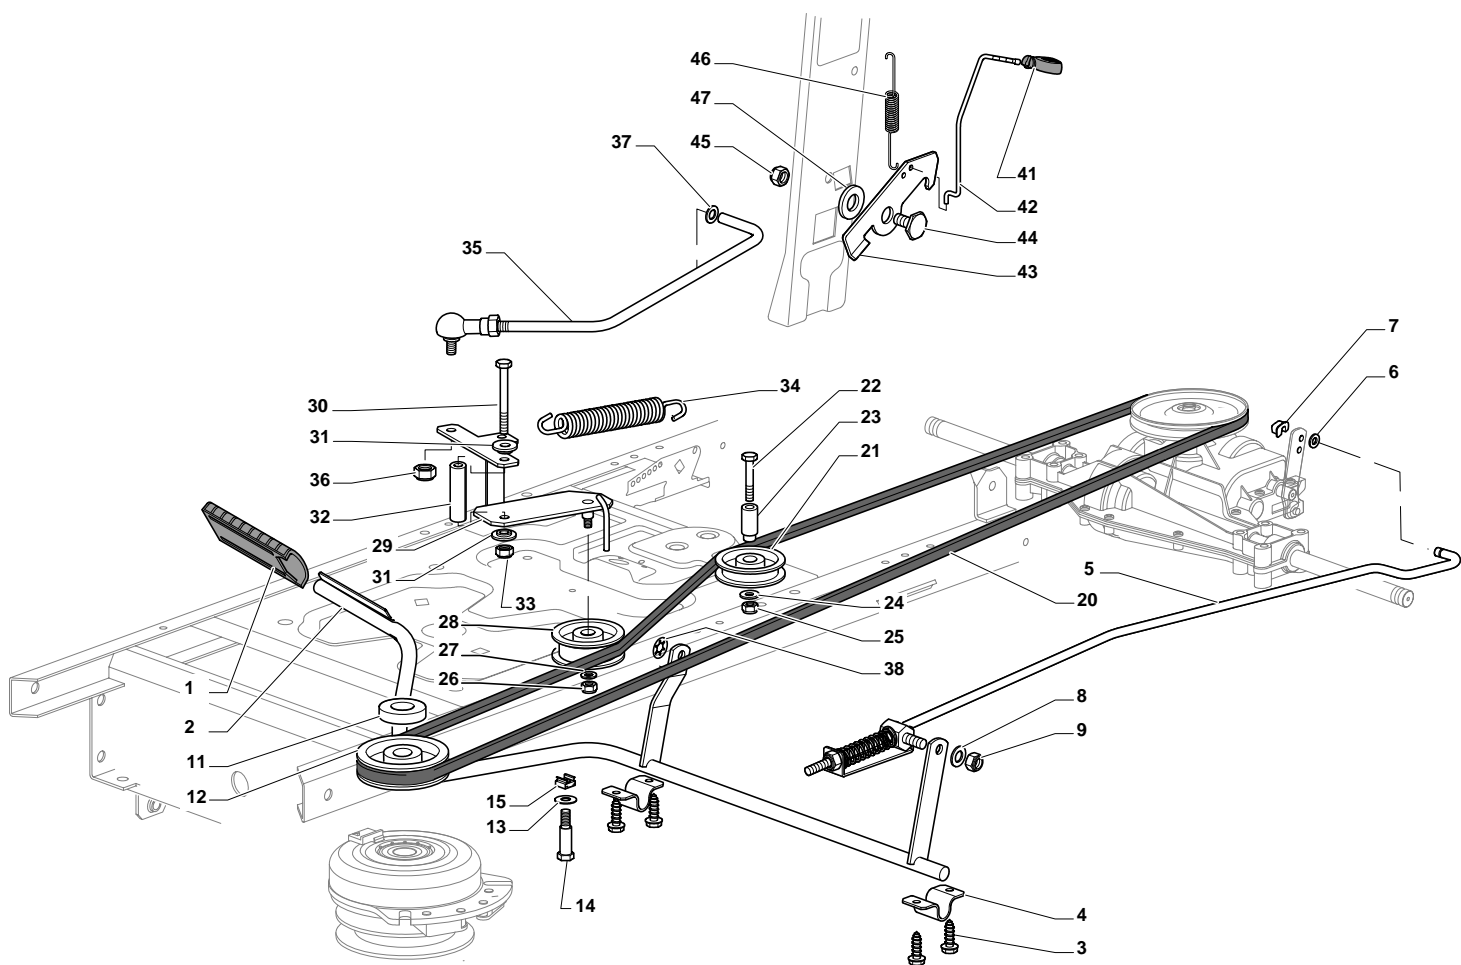

ESTATE TORNADO - Model Year 2010

ESTATE TORNADO - Model Year 2010

Pos. Fig.	Antal Quantity	Art No Part No	Benämning	Description	Anmärkning Notes
1	1	325110391/0	Clamp Cover	Clamp Cover	
2	1	382500033/0	Pedal	Pedal	
3	4	12735599/0	Skruv	Screw	
4	2	325547231/0	Mothill	Plate	
5	1	382000568/0	Länk	Rod	
6	1	12521350/0	Bricka	Washer	
7	1	12436050/0	Lísplatta	Plate	
8	1	25670011/0	Bricka	Washer	
9	1	12155000/0	Mutter	Nut	
11	1	25160021/0	Distans	Spacer	
12	1	25601567/0	Remskiva	Pulley	
13	2	12524010/0	Bricka	Washer	
14	2	25580030/0	Remstyrning	Belt Guide (Mech.)	
15	2	12360425/0	Mutter	Nut	
20	1	135062013/0	Drivrem	Belt	
21	1	25601555/0	Remskiva	Pulley	
22	1	12691400/0	Skruv	Right Screw	
23	1	125160051/0	Distans	Spacer	
24	1	12523060/0	Bricka	Washer	
25	1	12155000/0	Mutter	Nut	
26	1	12155000/0	Mutter	Nut	
27	1	12523060/0	Bricka	Washer	
28	1	25601554/0	Remskiva	Pulley	
29	1	382318235/0	Arm	Lever	
30	1	12691600/0	Skruv	Screw	
31	2	25038002/1	Bussning	Bush	
32	1	25160027/0	Distans	Spacer	
33	1	12155000/0	Mutter	Nut	
34	1	125430262/0	Fjäder	Spring	
35	1	382820016/0	Tie Rod Ass.Y	Tie Rod Ass.Y	
36	1	12293201/0	Mutter	Nut	
37	1	12521350/0	Bricka	Washer	
38	1	12604899/0	Lísbricka	Crown Fastener	
41	1	325394534/0	Knopp	Knob	
42	1	125033083/0	Stíng	Rod	
43	1	325253011/0	Hake	Hook	
44	1	22524970/2	Sprint	Pin	
45	1	12155000/0	Mutter	Nut	
46	1	25430213/0	Fjäder	Spring	
47	1	12523060/0	Bricka	Washer