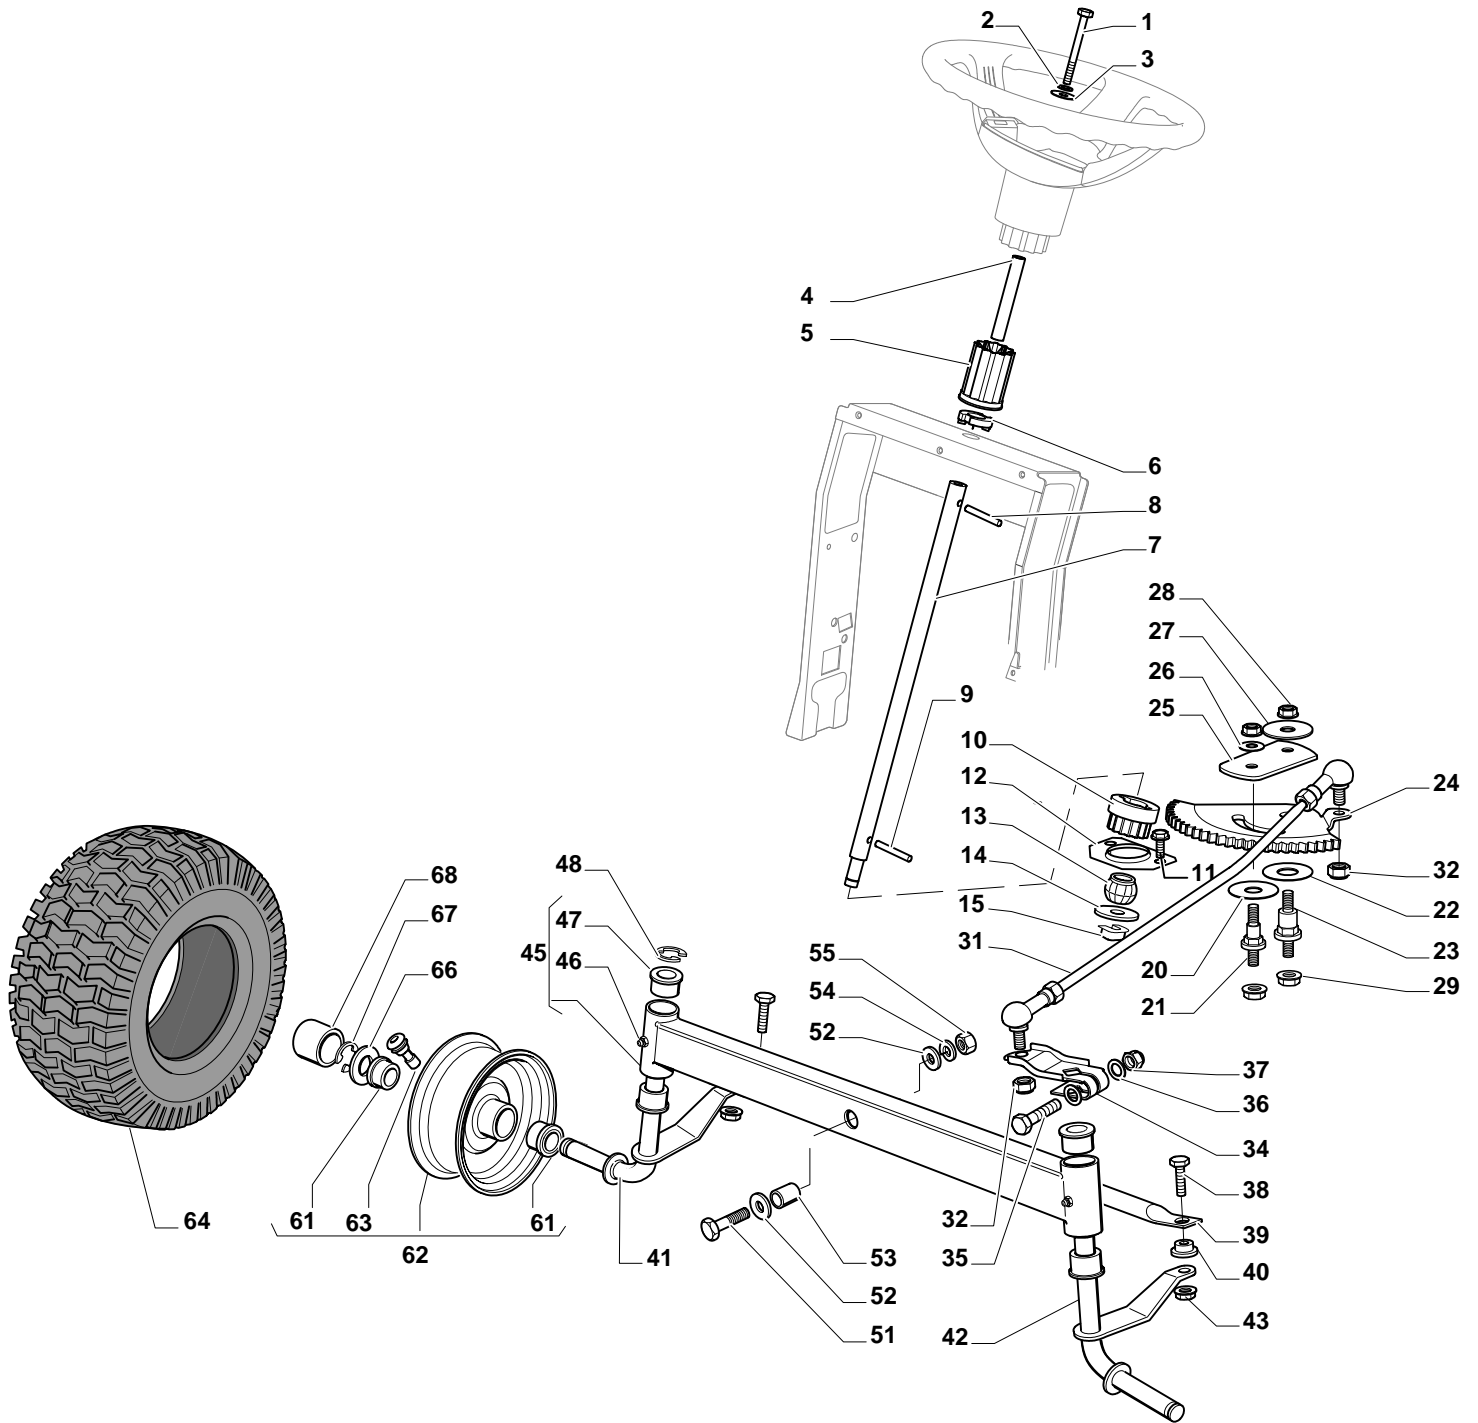

ESTATE TORNADO - Model Year 2010

Pos. Fig.	Antal Quantity	Art No Part No	Benämning	Description	Anmärkning Notes
1	1	12692050/0	Skruv	Screw	
2	1	12540260/0	Bricka	Grower	
3	1	12523070/0	Bricka	Washer	
4	1	125160047/0	Distans	Spacer	
5	1	325785318/0	Stöd	Support	
6	1	325038008/0	Bussning	Bush	
7	1	125520007/0	Steering Column	Steering Column	
8	1	112620300/0	Stift	Pin	
9	1	12622650/0	Stift	Pin	
10	1	125570003/0	Drev	Pinion	
11	2	27943051/0	Skruv	Screw	
12	1	25785213/0	Stöd	Support	
13	1	25743000/0	Ledklåpa, vä+hö	Joint	
14	1	12521370/0	Bricka	Washer	
15	1	12436030/0	Platta	Plate	
20	1	22672151/0	Bricka	Washer	
21	1	125510104/0	Sprint	Pin	
22	1	125670023/0	Bricka	Washer	
23	1	125510109/0	Sprint	Pin	
24	1	325735519/0	Sector	Steering Shaft	
25	1	325547233/0	Mothåll	Plate	
26	1	12369500/0	Bricka	Washer	
27	1	22160400/0	Bricka	Elastic Washer	
28	2	12155010/0	Mutter	Nut	
29	2	12293201/0	Mutter	Nut	
31	1	382000566/0	Stång	Steering Rod	
32	2	12156602/0	Mutter	Nut	
34	1	325318243/0	Arm	Lever	
35	1	12692390/0	Skruv	Screw	
36	2	12521360/0	Bricka	Washer	
37	1	12156602/0	Mutter	Nut	
38	2	125510103/0	Sprint	Pin	
39	1	325840029/0	Gasreglagelänk	Tie Rod	
40	2	325038007/0	Bussning	Bush	
41	1	382230373/0	"Right Stub Axle 15""	"Right Stub Axle 15""	
42	1	382230375/0	"Left Stub Axle 15""	"Left Stub Axle 15""	
43	2	12155000/0	Mutter	Nut	
45	1	382034030/0	Equalizer With Bush And Lubricator	Equalizer With Bush And Lubricator	
46	2	12379511/0	Smörjnippel	Grease Dispenser	
47	4	25034002/1	Bussning	Brass	
48	1	12001010/0	Låsring	Snap Ring	
51	1	12692695/0	Skruv	Screw	
52	2	12523100/0	Bricka	Washer	
53	1	25160016/0	Distans	Spacer	
54	1	12587100/0	Grower	Grower	
55	1	12295300/0	Mutter	Nut	
61	4	25122200/2	Lager	Bearing	
62	2	182000598/0	Rimm	Rimm	
63	2	25950000/0	Ventil	Valve	
64	2	127590066/0	Tire 15"	Tire 15"	
66	2	25670005/1	Bricka	Washer	
67	2	12001010/0	Låsring	Snap Ring	
68	2	322110233/0	Navkapsel	Hub Cover