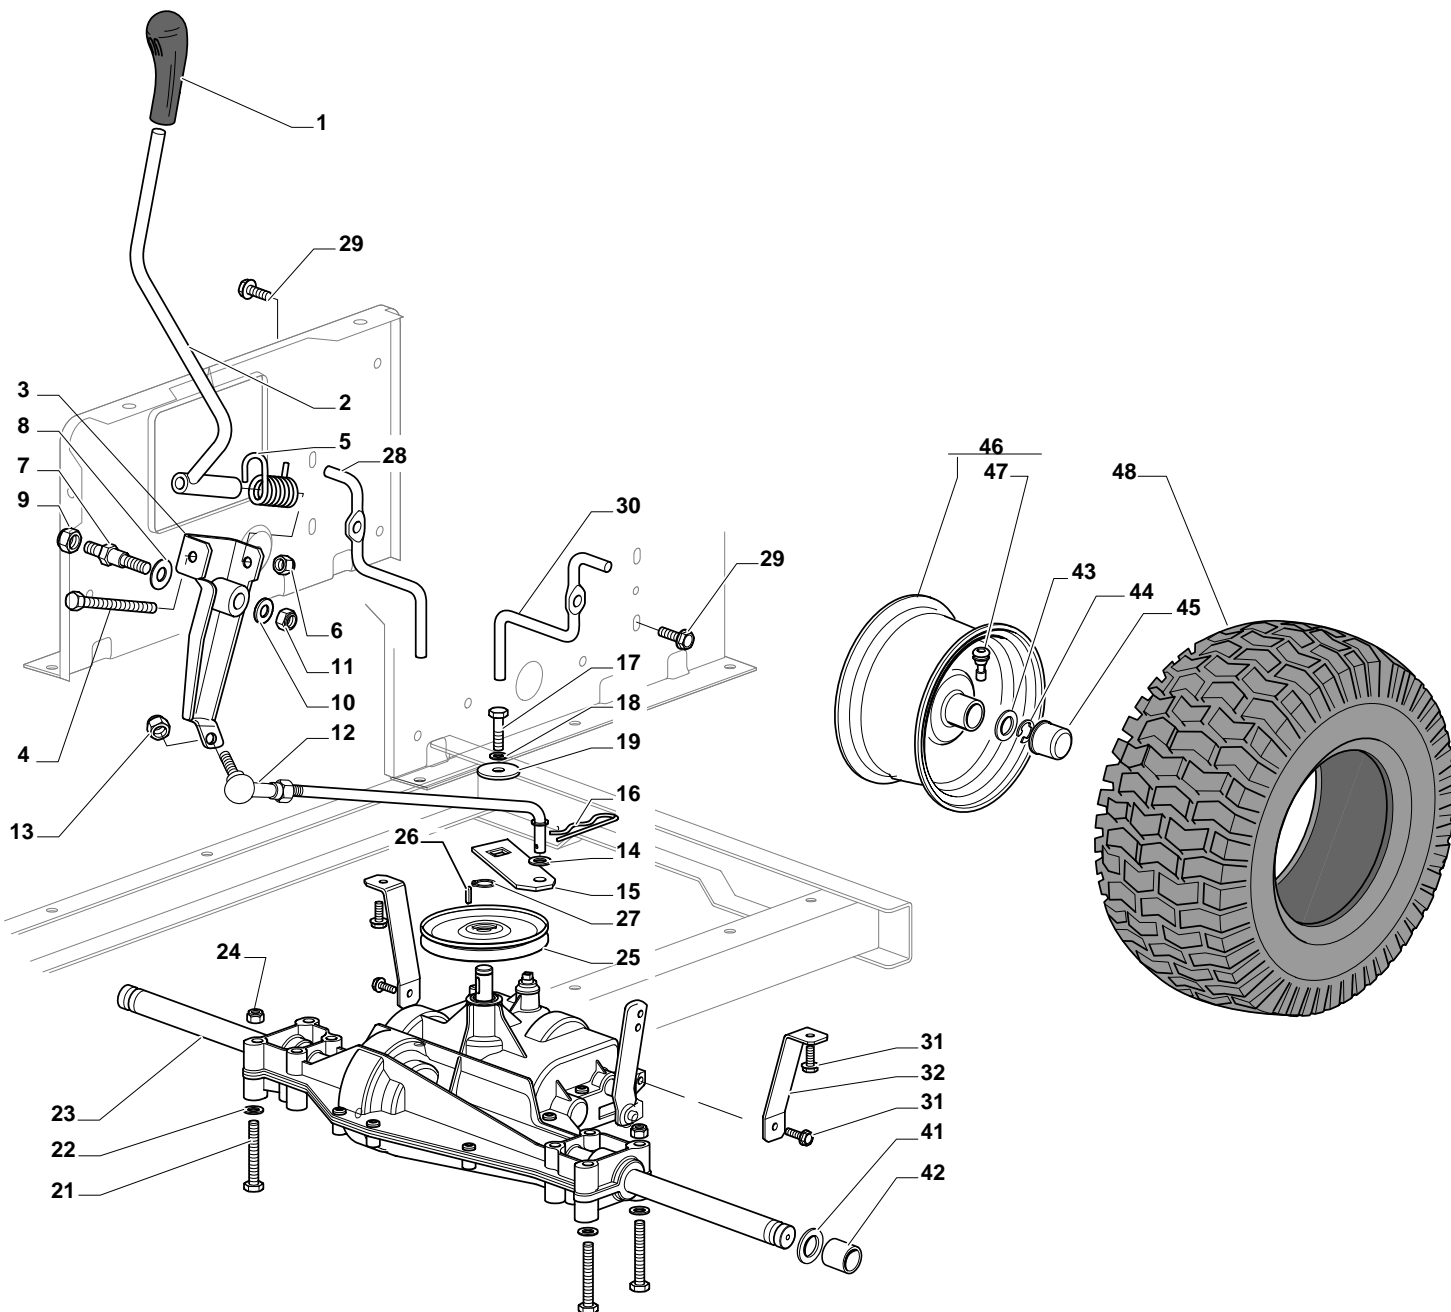

ESTATE TORNADO - Model Year 2010

Pos. Fig.	Antal Quantity	Art No Part No	Benämning	Description	Anmärkning Notes
1	1	325394532/0	Knopp	Knob	
2	1	382318233/0	Arm	Lever	
3	1	382774259/0	Fäste	Clamp	
4	1	12692050/0	Skruv	Screw	
5	1	25430226/0	Fjäder	Spring	
6	1	12155000/0	Mutter	Nut	
7	1	25510035/0	Sprint	Pin	
8	1	22672151/0	Bricka	Washer	
9	1	12293201/0	Mutter	Nut	
10	1	12523060/0	Bricka	Washer	
11	1	12155010/0	Mutter	Nut	
12	1	382000567/0	Länk	Rod	
13	1	12293201/0	Mutter	Nut	
14	1	12521340/0	Bricka	Washer	
15	1	325318235/0	Arm	Lever	
16	1	12141418/0	Låsnål	Cotter Pin	
17	1	12735520/0	Skruv	Screw	
18	1	12540040/0	Bricka	Washer	
19	1	22680009/0	Bricka	Washer	
21	4	12691600/0	Skruv	Screw	
22	4	12521350/0	Bricka	Washer	
23	1	18400912/0	Rear Axle Dana 4360-211	Rear Axle Dana 4360-211	
24	4	12155000/0	Mutter	Nut	
25	1	82601509/0	Remskiva	Pulley	
26	1	12139430/0	Kil	Key	
27	1	12608950/0	Låsring	Snap Ring	
28	1	125270329/0	Remstyrning	Belt Guide	
29	2	12735599/0	Skruv	Screw	
30	1	125270330/0	Remstyrning	Belt Guide	
31	4	125943009/0	Skruv	Screw	
32	2	325785315/0	Stöd	Support	
41	2	25670005/1	Bricka	Washer	
42	2	125160055/0	Distans	Spacer	
43	6	25670005/1	Bricka	Washer	
44	2	12001010/0	Låsring	Snap Ring	
45	2	322110233/0	Navkapsel	Hub Cover	
46	2	382000597/0	Rimm	Rimm	
47	2	25950000/0	Ventil	Valve	
48	2	125590015/0	Shoe Kenda	Shoe Kenda