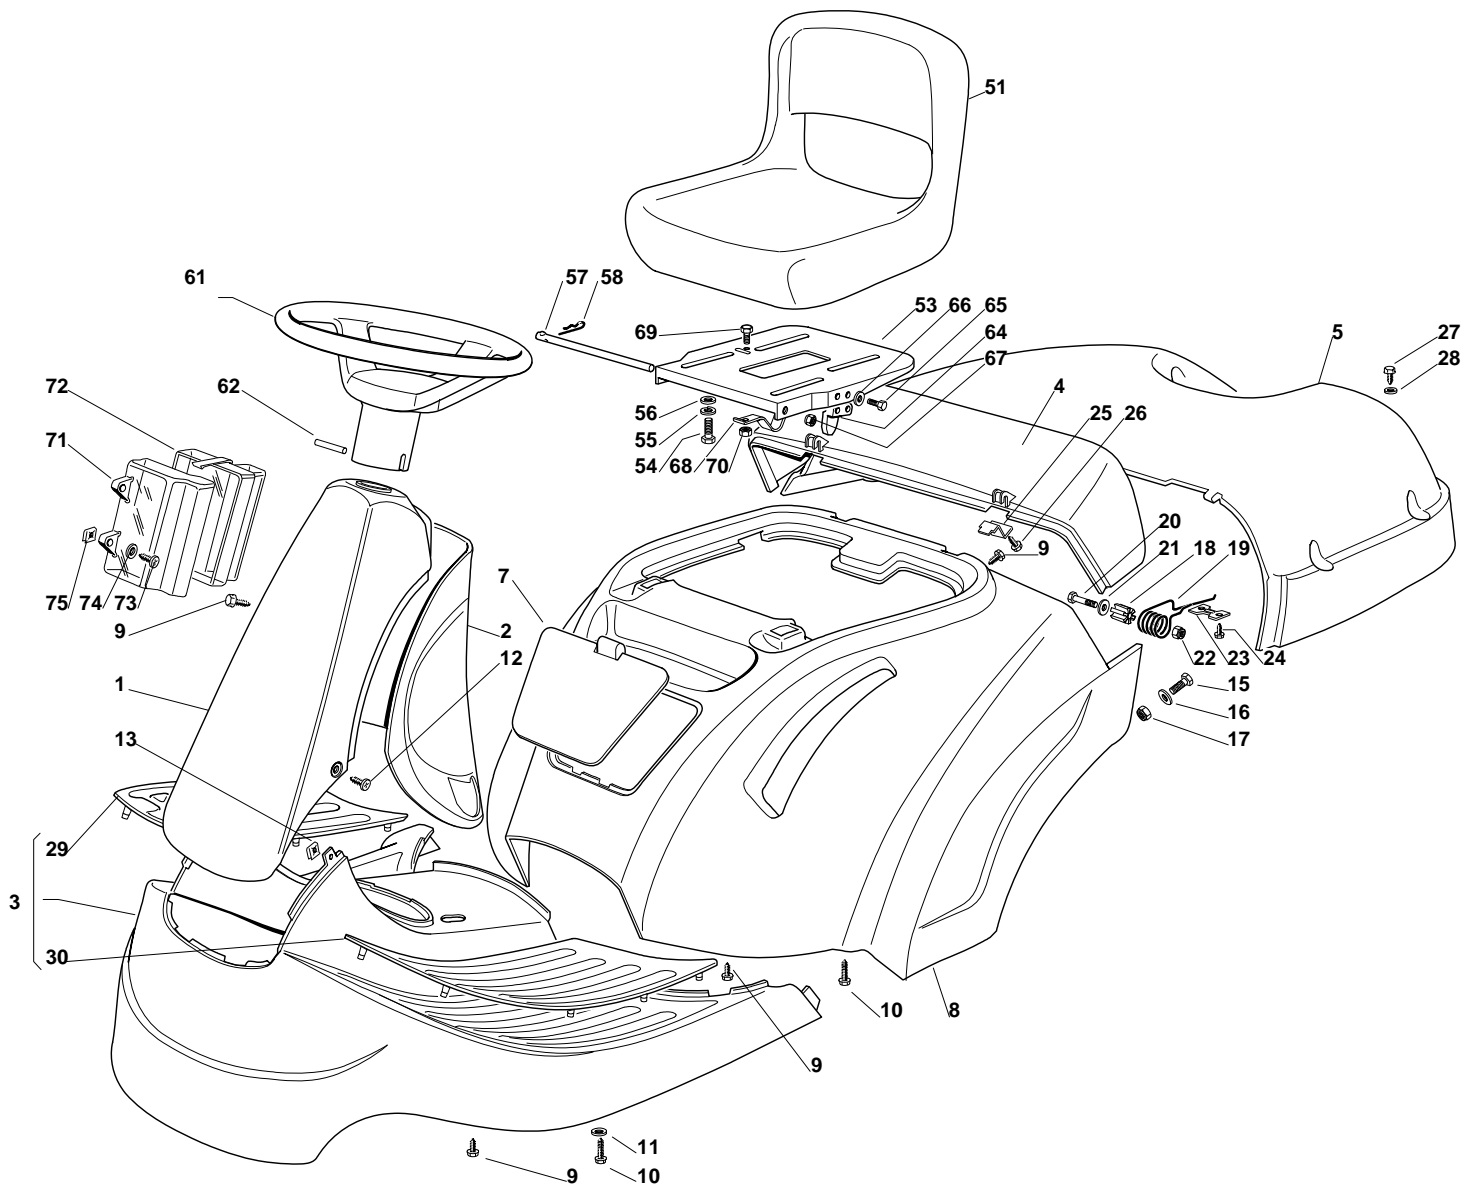

GARDEN COMBI HST - Model Year 2010

Pos. Fig.	Antal Quantity	Art No Part No	Benämning	Description	Anmärkning Notes
1	1	84598086/0	Frontkåpa	Front Cover, Grey	
2	1	27600117/0	Skydd	Rear Cover, Yellow	
3	1	84110131/0	Handtagslock	Footboard Cover, Yellow	
4	1	27110360/0	Kåpa	Grass-Catcher Cover, Fixed, Yellow	
5	1	27110361/0	Kåpa	Grass-Catcher Cover Mobile, Yellow	
7	1	27109516/0	Kåpa	Front Cover, Yellow	
8	1	84110136/1	Kåpa	Wheels Cover, Yellow	
9	10	12735402/0	Skruv	Screw	
10	8	12735410/0	Skruv	Screw	
11	4	12523040/0	Bricka	Washer	
12	2	12727790/0	Skruv	Screw	
13	2	12437503/0	Mutter	Nut	
15	2	112791200/1	Skruv	Screw	
16	2	12523040/0	Bricka	Washer	
17	2	12154510/0	Mutter	Nut	
18	2	27047003/0	Bussning	Bush	
19	2	27430551/1	Fjäder	Spring	
20	2	12691200/0	Skruv	Screw	
21	2	12523070/0	Bricka	Washer	
22	2	12155000/0	Mutter	Nut	
23	2	27546001/0	Plåt	Plate	
24	4	12735402/0	Skruv	Screw	
25	2	27546003/0	Plåt	Plate	
26	2	12735402/0	Skruv	Screw	
27	4	12729601/1	Skruv	Screw	
28	4	12521331/0	Bricka	Washer	
29	1	27110304/0	Right Footboard Cover	Right Footboard Cover	
30	1	27110305/0	Left Footboard Cover	Left Footboard Cover	
41	1	84000250/1	Gasreglage	Accelerator	
42	2	125943007/0	Skruv	Screw	
44	1	25394501/0	Handtag	Handle	
45	1	12726388/0	Skruv	Screw	
46	1	12290800/0	Mutter	Nut	
51	1	25722456/0	Seat	Seat	
53	1	25547033/1	Mothåll	Plate	
54	4	12793101/0	Skruv	Screw	
55	4	12583500/0	Låsbricka	Grower	
56	4	12523060/0	Bricka	Washer	
57	1	27864052/0	Sprint	Pin	
58	1	24487997/0	Låsnål	Cotter Pin	
61	1	25961209/0	Ratt	Steering Wheel	
62	1	12620299/0	Stift	Pin	
64	1	27063021/1	Fäste	Cam	
65	2	12789100/0	Skruv	Screw	
66	2	12523020/0	Bricka	Washer	
67	2	12154330/0	Mutter	Nut	
68	1	25430223/2	Fjäder	Spring	
69	1	12789000/0	Skruv	Screw	
70	1	12154330/0	Mutter	Nut	
71	1	25600020/0	Lock	Upper Guard	
72	1	25600021/1	Skydd	Lower Guard	
73	2	12728460/0	Skruv	Screw	
74	2	12521320/0	Bricka	Washer	
75	2	12437502/0	Mutter	Nut	