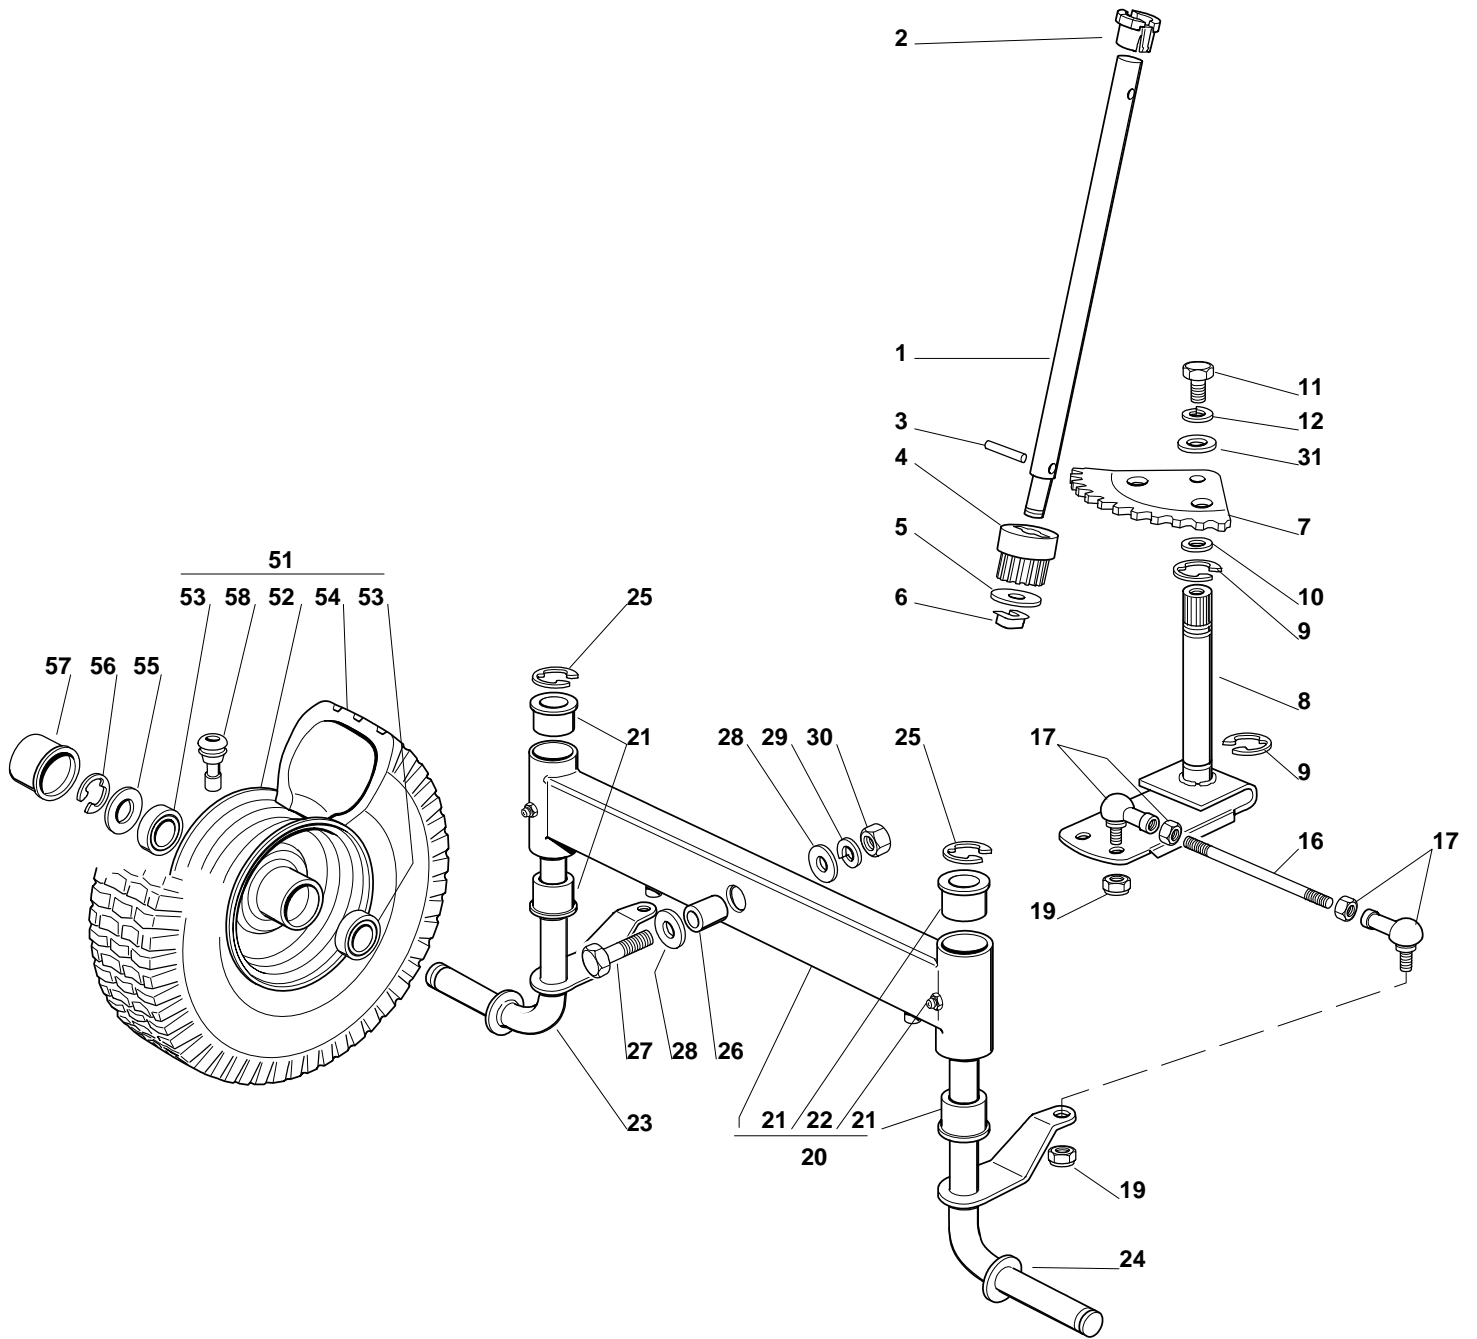

GARDEN COMBI HST - Model Year 2010

Pos. Fig.	Antal Quantity	Art No Part No	Benämning	Description	Anmärkning Notes
1	1	84598086/0	Frontkåpa	Front Cover, Grey	
2	1	27600117/0	Skydd	Rear Cover, Yellow	
3	1	84110131/0	Handtagslock	Footboard Cover, Yellow	
4	1	27110360/0	Kåpa	Grass-Catcher Cover, Fixed, Yellow	
5	1	27110361/0	Kåpa	Grass-Catcher Cover Mobile, Yellow	
7	1	27109516/0	Kåpa	Front Cover, Yellow	
8	1	84110136/1	Kåpa	Wheels Cover, Yellow	
9	10	12735402/0	Skruv	Screw	
10	8	12735410/0	Skruv	Screw	
11	4	12523040/0	Bricka	Washer	
12	2	12727790/0	Skruv	Screw	
13	2	12437503/0	Mutter	Nut	
15	2	112791200/1	Skruv	Screw	
16	2	12523040/0	Bricka	Washer	
17	2	12154510/0	Mutter	Nut	
18	2	27047003/0	Bussning	Bush	
19	2	27430551/1	Fjäder	Spring	
20	2	12691200/0	Skruv	Screw	
21	2	12523070/0	Bricka	Washer	
22	2	12155000/0	Mutter	Nut	
23	2	27546001/0	Plåt	Plate	
24	4	12735402/0	Skruv	Screw	
25	2	27546003/0	Plåt	Plate	
26	2	12735402/0	Skruv	Screw	
27	4	12729601/1	Skruv	Screw	
28	4	12521331/0	Bricka	Washer	
29	1	27110304/0	Right Footboard Cover	Right Footboard Cover	
30	1	27110305/0	Left Footboard Cover	Left Footboard Cover	
41	1	84000250/1	Gasreglage	Accelerator	
42	2	125943007/0	Skruv	Screw	
44	1	25394501/0	Handtag	Handle	
45	1	12726388/0	Skruv	Screw	
46	1	12290800/0	Mutter	Nut	
51	1	25722456/0	Seat	Seat	
53	1	25547033/1	Mothåll	Plate	
54	4	12793101/0	Skruv	Screw	
55	4	12583500/0	Låsbricka	Grower	
56	4	12523060/0	Bricka	Washer	
57	1	27864052/0	Sprint	Pin	
58	1	24487997/0	Låsnål	Cotter Pin	
61	1	25961209/0	Ratt	Steering Wheel	
62	1	12620299/0	Stift	Pin	
64	1	27063021/1	Fäste	Cam	
65	2	12789100/0	Skruv	Screw	
66	2	12523020/0	Bricka	Washer	
67	2	12154330/0	Mutter	Nut	
68	1	25430223/2	Fjäder	Spring	
69	1	12789000/0	Skruv	Screw	
70	1	12154330/0	Mutter	Nut	
71	1	25600020/0	Lock	Upper Guard	
72	1	25600021/1	Skydd	Lower Guard	
73	2	12728460/0	Skruv	Screw	
74	2	12521320/0	Bricka	Washer	
75	2	12437502/0	Mutter	Nut	