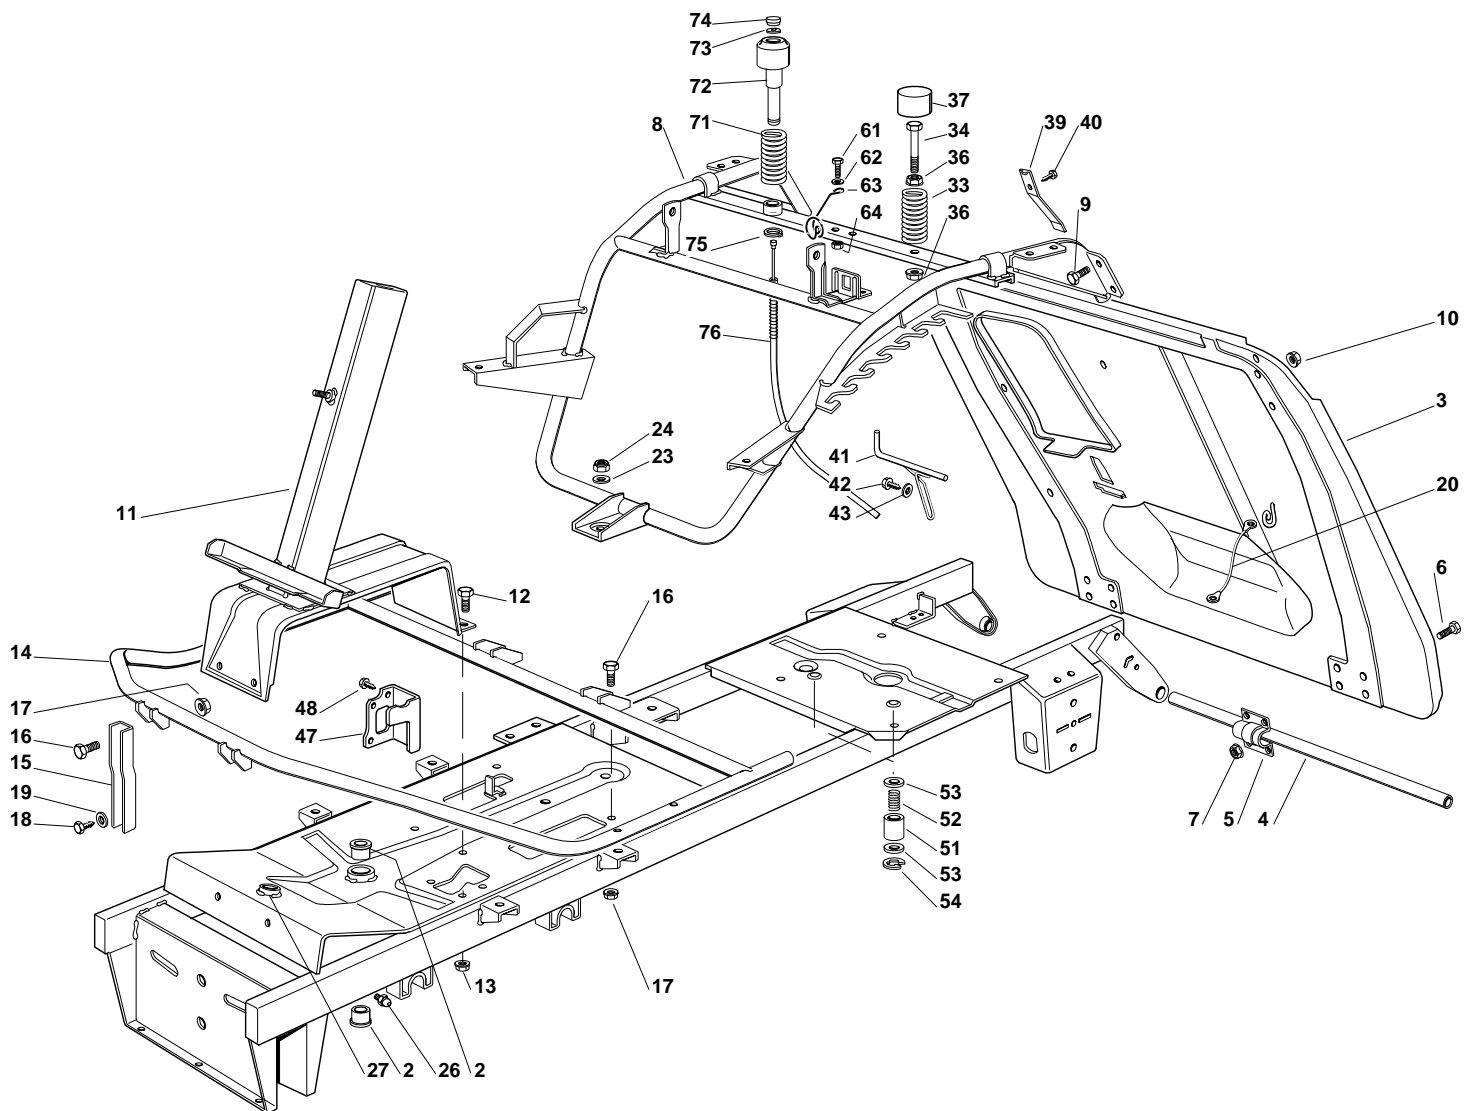

GARDEN COMBI HST - Model Year 2010

GARDEN COMBI HST - Model Year 2010

Pos. Fig.	Antal Quantity	Art No Part No	Benämning	Description	Anmärkning Notes
2	2	25034002/1	Bussning	Brass	
3	1	84545057/3	Mothill	Plate	
4	1	27037000/1	Sprint	Pin	
5	2	25547012/1	Mothill	Plate	
6	8	112791200/1	Skruv	Screw	
7	8	12292102/0	Mutter	Nut	
8	1	84801137/0	Chassi	Chassis	
9	4	12792611/0	Skruv	Screw	
10	4	12293201/0	Mutter	Nut	
11	1	84783027/0	Support	Support	
12	4	12792611/0	Skruv	Screw	
13	4	12293201/0	Mutter	Nut	
14	1	384801107/2			
15	2	27787025/0	Stöd	Support	
16	4	12792611/0	Skruv	Screw	
17	4	12293201/0	Mutter	Nut	
18	2	12734995/0	Skruv	Screw	
19	2	12521331/0	Bricka	Washer	
20	1	84040300/0	Cord	Cord	
23	1	12523060/0	Bricka	Washer	
24	1	12155000/0	Mutter	Nut	
26	1	12379511/0	Smörjnippl	Grease Dispenser	
27	1	25034001/0	Bussning	Bush	
33	2	27430575/0	Fjäder	Spring	
34	2	27943050/0	Skruv	Screw	
34	1	27943050/0	Skruv	Screw	
36	2	12293201/0	Mutter	Nut	
36	4	12293201/0	Mutter	Nut	
37	1	25122000/2	Styrning	Hood	
37	2	25122000/2	Styrning	Hood	
39	1	27430554/0	Fjäder	Spring	
40	1	12735110/0	Skruv	Screw	
41	1	27294001/0	Guide	Guide	
42	1	12735120/0	Skruv	Screw	
43	1	12523040/0	Bricka	Washer	
47	1	27772095/0	Klämma	Clamp	
48	2	12735106/0	Skruv	Screw	
51	2	27047012/0	Bussning	Bush	
52	2	27430577/0	Fjäder	Spring	
53	4	25670008/1	Bricka	Washer	
54	2	12000955/0	Låsring	Circlip	
61	1	112791200/1	Skruv	Screw	
62	1	12521340/0	Bricka	Washer	
63	1	25430239/1	Fjäder	Spring	
64	1	12292102/0	Mutter	Nut	
71	1	27430581/0	Fjäder	Spring	
72	1	84050500/0	Aktuator	Actuator	
73	1	27670056/0	Bricka	Washer	
74	1	27790011/0	Lock	Cap	
75	1	12609200/0	Seegerring	Seeger	
76	1	84207106/0	Kabel	Cable