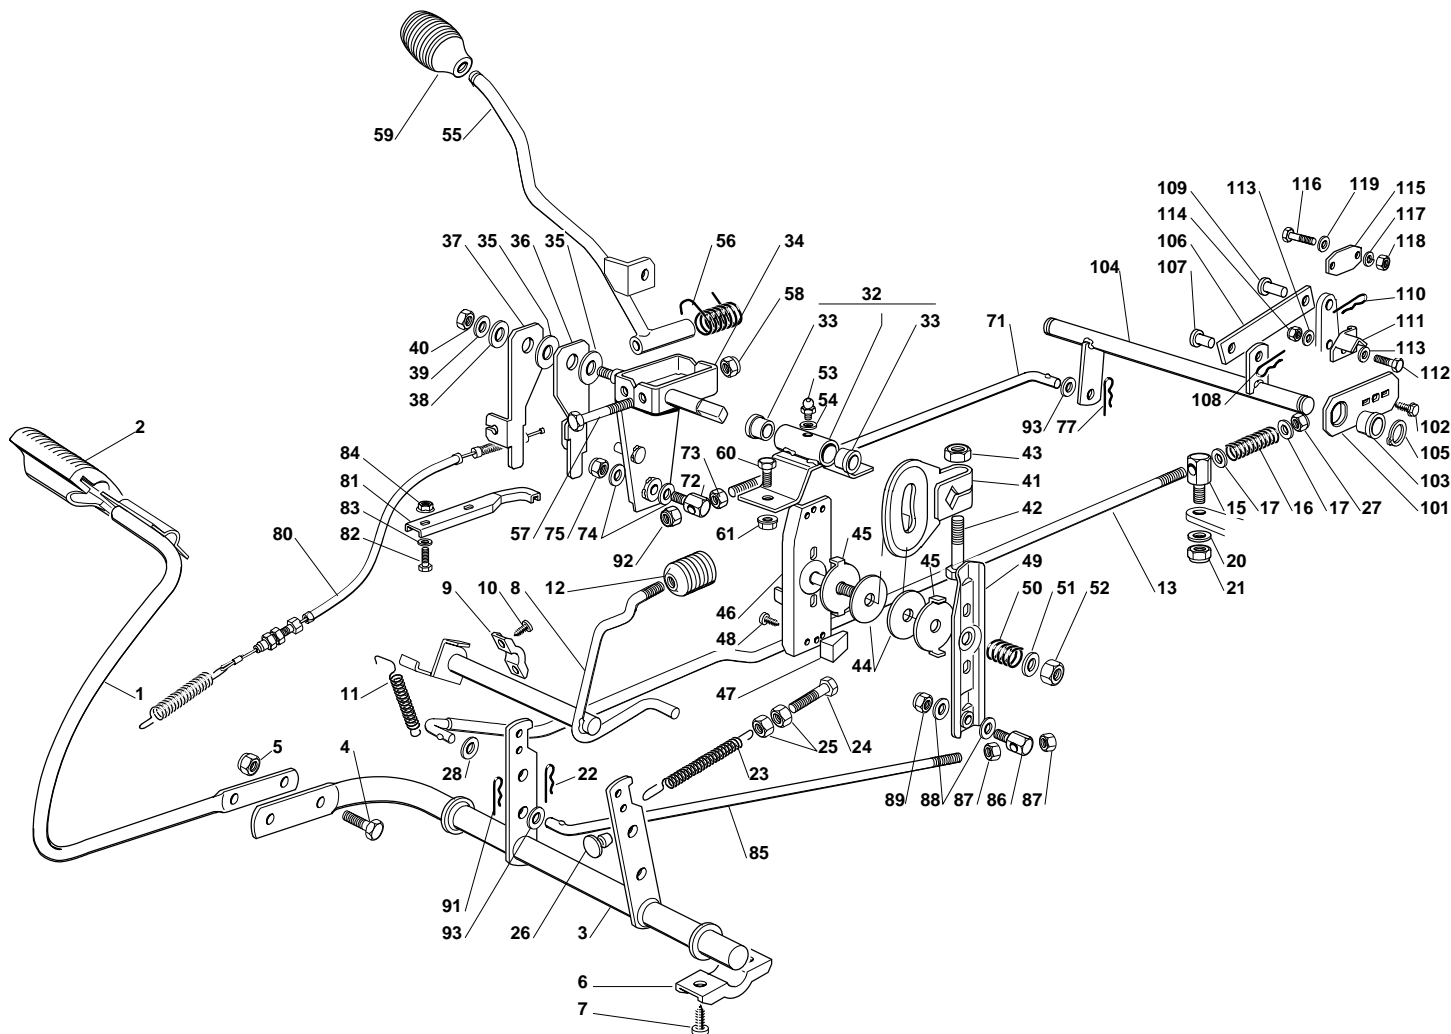

GARDEN COMBI HST - Model Year 2010

GARDEN COMBI HST - Model Year 2010

Pos. Fig.	Antal Quantity	Art No Part No	Benämning	Description	Anmärkning Notes
1	1	84503001/0	Pedal	Pedal	
2	1	25110267/0	Clamp Cover	Clamp Cover	
3	1	84001015/1	Axel	Axle	
4	2	12793301/0	Skruv	Screw	
5	2	12155000/0	Mutter	Nut	
6	2	27546015/1	Plåt	Plate	
7	4	12731350/0	Skruv	Screw	
8	1	84001011/2	Axel	Axle	
9	2	25547049/0	Bygel	Plate	
10	4	12731601/0	Skruv	Screw	
11	1	27430552/0	Fjäder	Spring	
12	1	27395050/1	Knopp	Knob	
13	1	27034070/0	Länk	Rod	
15	1	25510067/1	Sprint	Pin	
16	1	25430236/0	Fjäder	Spring	
17	2	12521360/0	Bricka	Washer	
20	1	12523050/0	Bricka	Washer	
21	1	12155000/0	Mutter	Nut	
22	1	24487997/0	Lísníl	Cotter Pin	
23	1	25430210/0	Fjäder	Spring	
24	1	22943005/0	Skruv	Screw	
25	2	12293200/0	Mutter	Nut	
26	1	27275000/0	Hylsa	Grommet	
27	1	12156602/0	Mutter	Nut	
28	1	25670011/0	Bricka	Washer	
32	1	84773568/0	Fästbygel	Bracket With Bussh	
33	2	27045080/0	Bussning	Bushing	
34	1	84773561/0	Arm	Lever	
35	2	22672151/0	Bricka	Washer	
36	1	27772101/0	Klämma	Clamp	
37	1	27772103/0	Klämma	Clamp	
38	1	22672152/0	Bricka	Washer	
39	1	12523060/0	Bricka	Washer	
40	1	12155010/0	Mutter	Nut	
41	1	27734055/0	Sector	Sector	
42	1	12794900/0	Skruv	Screw	
43	1	12155020/0	Mutter	Nut	
44	2	27158000/0	Platta	Plate	
45	2	27670053/0	Bricka	Washer	
46	1	84773565/0	Klämma	Clamp	
47	2	27063020/0	Fäste	Cam	
48	2	12735110/0	Skruv	Screw	
49	1	84773563/0	Arm	Lever	
50	1	27430560/0	Fjäder	Spring	
51	1	25670008/1	Bricka	Washer	
52	1	12155020/0	Mutter	Nut	
53	1	12379511/0	Smörjnippel	Grease Dispenser	
54	1	12521330/0	Bricka	Washer	
55	1	84317051/2	Arm	Gearshift	
56	1	25430226/0	Fjäder	Spring	
57	1	12692050/0	Skruv	Screw	
58	1	12155000/0	Mutter	Nut	
59	1	82394508/0	Knopp	Knob	
60	2	12793102/0	Skruv	Screw	
61	2	12293201/0	Mutter	Nut	
71	1	27034071/0	Länk	Rod	
72	1	25510040/1	Sprint	Pin	
73	1	12293200/0	Mutter	Nut	
74	2	25670011/0	Bricka	Washer