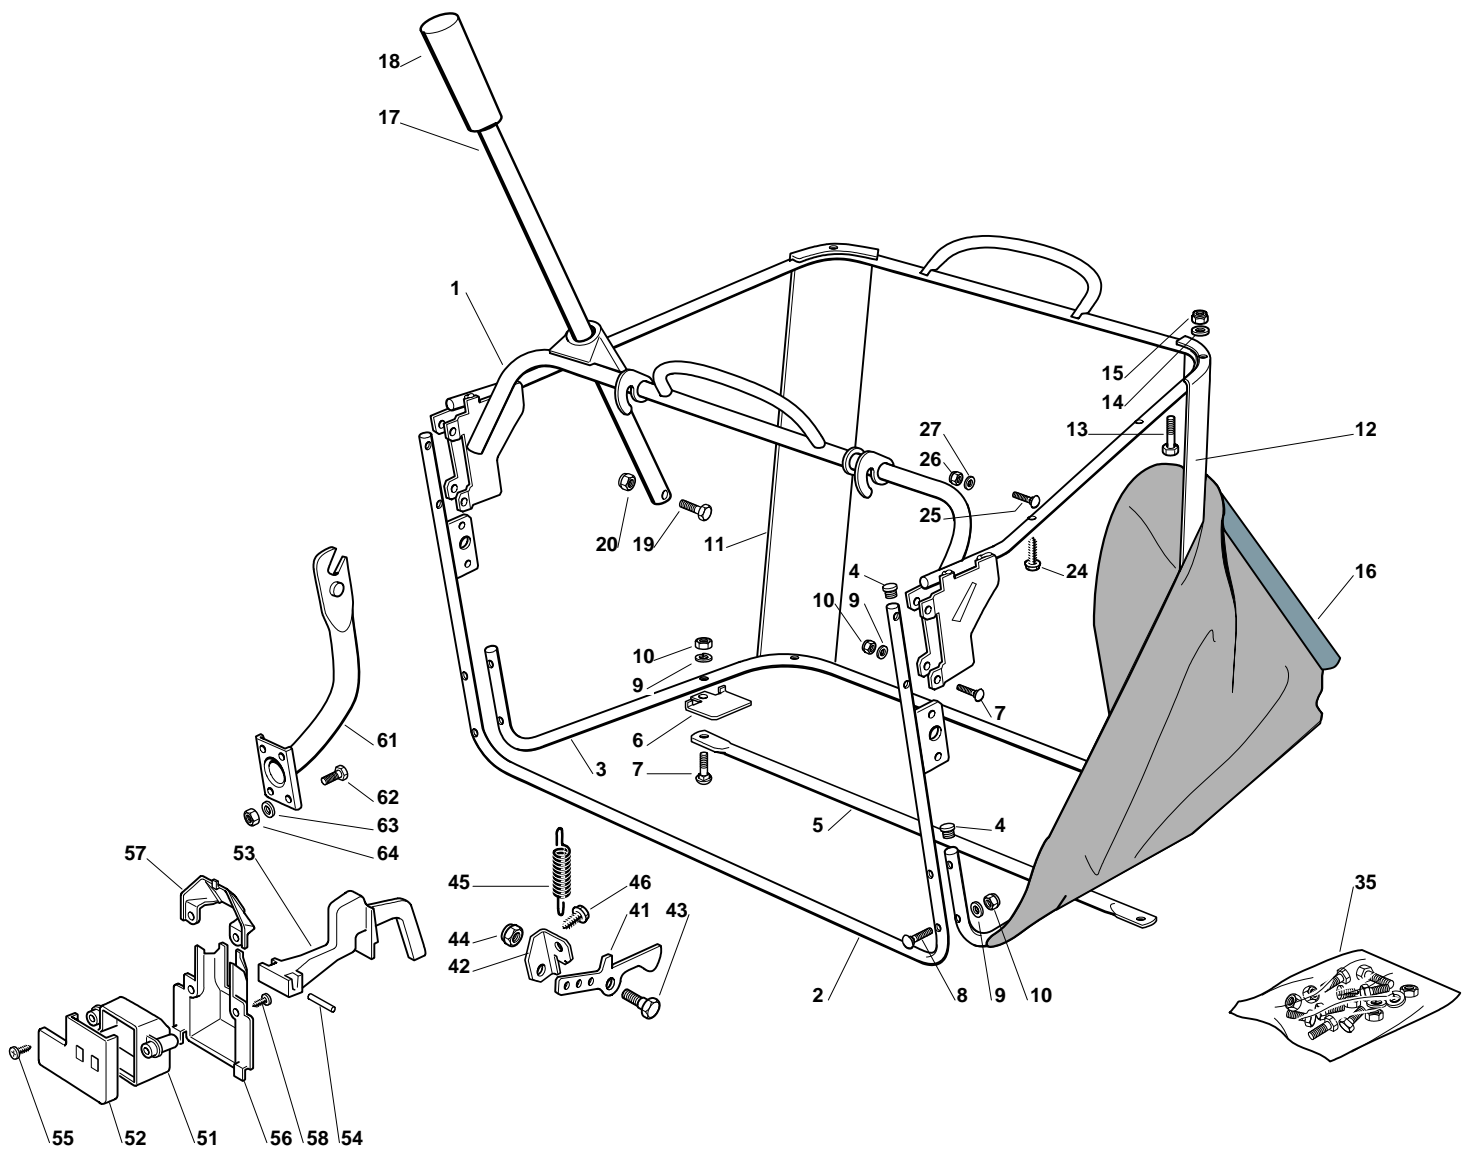

## Estate Grand Royal - Model Year 2010

Pos. Fig.	Antal Quantity	Art No Part No	Benämning	Description	Anmärkning Notes
1	1	382564025/2	Cutting Plate Black	Cutting Plate Black	
2	2	25033060/0	Water Hose Connection	Water Hose Connection	
3	2	19035000/0	O-ring	Or Ring	
4	2	12500030/0	Rivet	Rivet	
8	1	82207200/1	Main Shaft Support	Main Shaft Support	
9	1	82207201/2		Secondary Shaft Support	
10	1	25020800/1	Knivaxel	Main Blade Shaft	
11	1	25020801/2	Knivaxel	Secondary Blade Shaft	
13	4	19216032/0	Kullager	Bearing	
14	2	25160501/0	Dammskydd	Dust Cover	
15	2	12609260/0	Seegerring	Seeger	
16	6	12818700/0	Skruv	Screw	
17	6	12154210/0	Mutter	Nut	
18	2	25463200/0	Knivfäste	Blade Hub	
19	2	12139100/0	Kil	Key	
20	1	82004350/0	Kniv	Right Blade Mulching, Winged (Mod. 122)	
21	1	82004349/0	Kniv	Left Blade Mulching, Winged (Mod. 122)	
22	2	22160400/0	Bricka	Elastic Washer	
23	2	12523080/0	Bricka	Washer	
24	1	12735694/0	Skruv	Screw	
25	1	12735695/1	Skruv	Screw	
26	4	82700001/0	Stödhjul	Anti Scalp Wheel D.100	
26	4	82700002/0	Stödhjul	Anti Scalp Wheel D.80	
27	4	25510072/0	Distans	Spacer	
28	4	12692050/0	Skruv	Screw	
29	4	12523060/0	Bricka	Washer	
30	4	12293201/0	Mutter	Nut	
41	1	82004343/0	Kniv	Right Blade, Winged	
42	1	82004342/0	Kniv	Left Blade, Winged	
61	1	382108020/0	Inmatningstratt	Conveyor	
62	2	25774373/0	Klämma	Clamp	