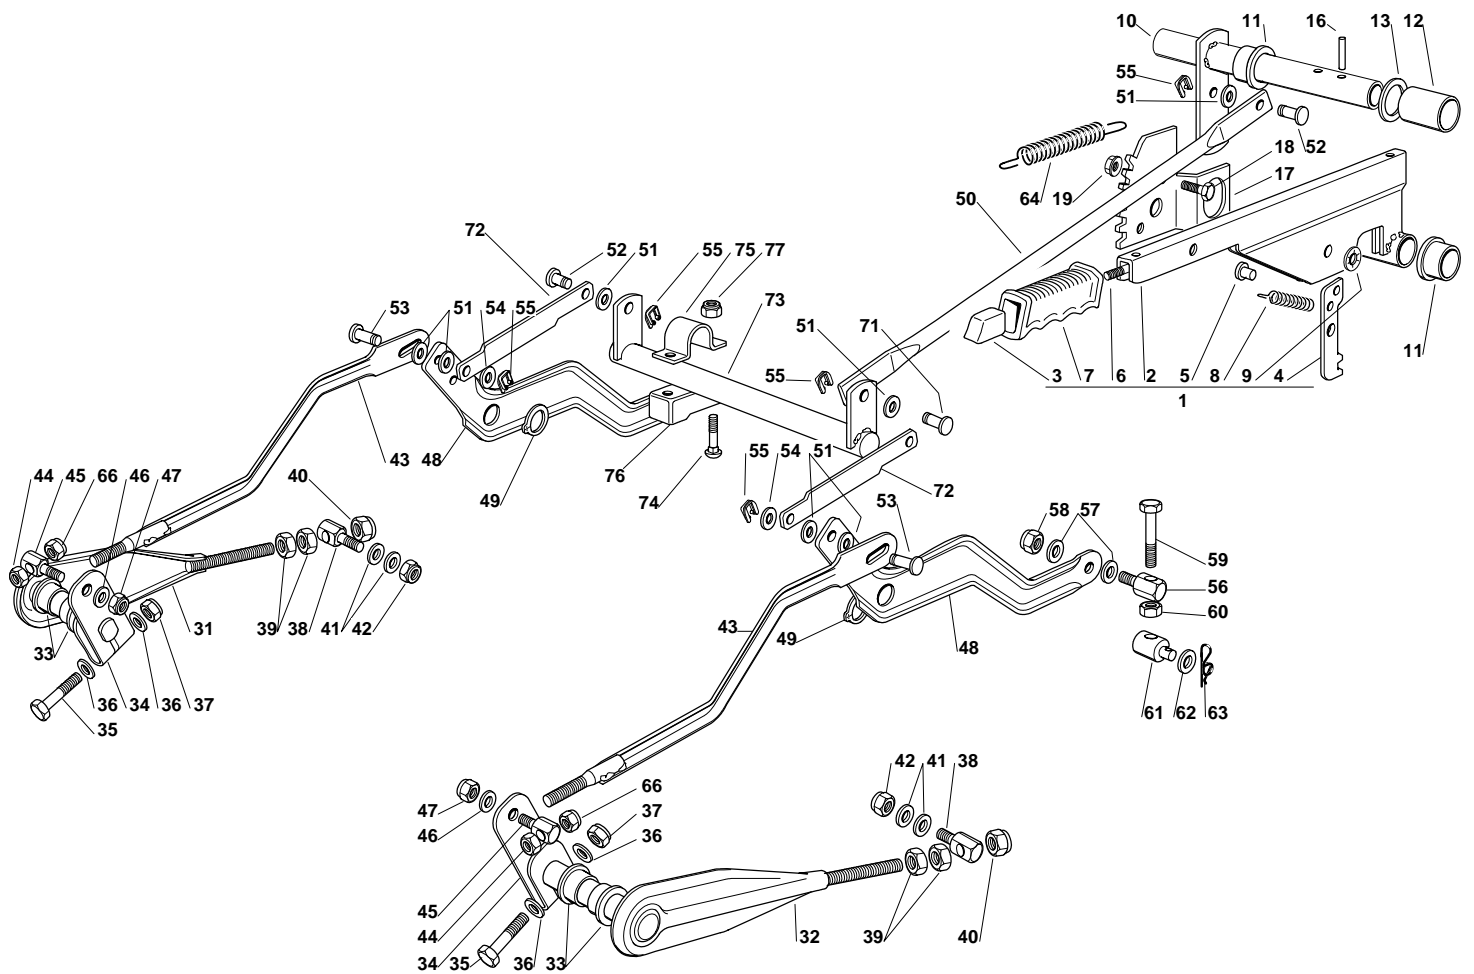

Estate Grand Royal - Model Year 2010

Pos. Fig.	Antal Quantity	Art No Part No	Benämning	Description	Anmärkning Notes
1	1	82300002/1		Lever Ass.Y (2 ÷ 9)	
2	1	82318139/0	Arm	Lever	
3	1	25605000/1	Tryckring	Button	
4	1	25470901/0	Dog	Dog	
5	1	25510011/0	Sprint	Pin	
6	1	25033002/0	Länk	Rod	
7	1	25394504/1	Knopp	Knob	
8	1	25430208/0	Fjäder	Spring	
9	1	12604899/0	Låsbricka	Crown Fastener	
10	1	382000551/0	Axel	Axle	
11	2	22034523/0	Bussning	Bush	
12	1	25160025/0	Distans	Spacer	
13	1	22672153/0	Bricka	Washer	
16	2	12620206/0	Stift	Pin	
17	1	25735506/1	Sector	Sector	
18	2	12792611/0	Skruv	Screw	
19	2	12293201/0	Mutter	Nut	
31	1	82318159/0	Right Lever (Mod. 122)	Right Lever (Mod. 122)	
32	1	82318161/0		Left Lever (Mod. 122)	
33	4	25040605/0	Bussning	Bush	
34	2	25318161/0	Arm	Lever	
35	2	12691700/0	Skruv	Screw	
36	4	12521350/0	Bricka	Washer	
37	2	12155000/0	Mutter	Nut	
38	2	25510056/0	Sprint	Pin	
39	4	12295200/0	Mutter	Nut	
40	2	12156602/0	Mutter	Nut	
41	4	25670008/1	Bricka	Washer	
42	2	12156602/0	Mutter	Nut	
43	2	82000477/2	Vevstake	Connecting Rod	
44	2	12155000/0	Mutter	Nut	
45	2	25510055/0	Sprint	Pin	
46	2	12521350/0	Bricka	Washer	
47	2	12155000/0	Mutter	Nut	
48	2	25318153/1	Rear Lever	Rear Lever	
49	2	12609255/0	Seegerring	Seeger	
50	1	325033071/0	Vevstake	Connecting Rod	
51	7	25670011/0	Bricka	Washer	
52	2	125510117/0	Sprint	Pin (Mod. 122)	
53	2	25510048/0	Sprint	Pin (Mod. 122)	
54	2	12521350/0	Bricka	Washer	
55	5	12436050/0	Låsplatta	Plate	
56	2	25510056/0	Sprint	Pin	
57	4	25670008/1	Bricka	Washer	
58	2	12156602/0	Mutter	Nut	
59	2	12794985/0	Skruv	Screw (Mod. 122)	
60	2	12295200/0	Mutter	Nut	
61	2	25510070/0	Sprint	Pin	
62	2	12523090/0	Bricka	Washer	
63	2	24487998/0	Låsnål	Cotter Pin	
64	1	25430218/0	Fjäder	Spring	
66	2	12293200/0	Mutter	Nut	
71	1	25510048/0	Sprint	Pin (Mod. 122)	
72	2	325318223/0	Arm	Lever	
73	1	382000547/0	Axel	Axle	
74	4	12815240/0	Skruv	Screw	
75	2	325547203/0	Plåt	Plate	
76	2	325785292/0	Stöd	Bracket	
77	4	12154510/0	Mutter	Nut