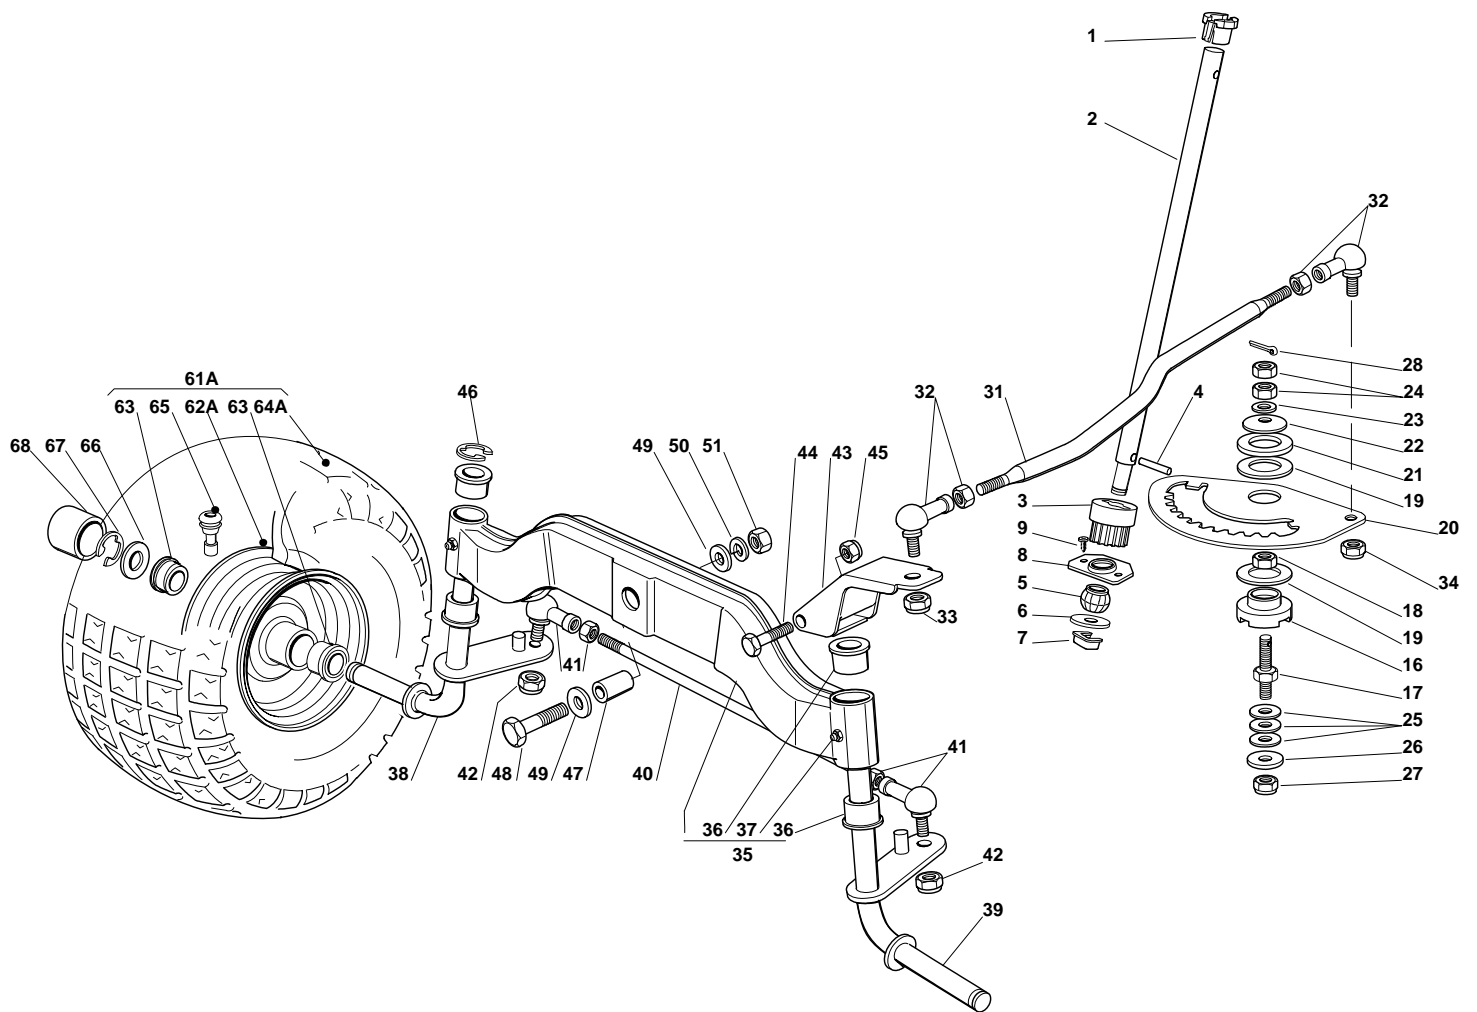

Estate Grand Royal - Model Year 2010

Pos. Fig.	Antal Quantity	Art No Part No	Benämning	Description	Anmärkning Notes
1	1	25038004/0	Bussning	Bush	
2	1	25520005/0	Steering Column	Steering Column	
3	1	25570000/2	Drev	Pinion	
4	1	12622650/0	Stift	Pin	
5	1	25743000/0	Ledkåpa, vä+hö	Joint	
6	1	12521370/0	Bricka	Washer	
7	1	12436030/0	Platta	Plate	
8	1	25785213/0	Stöd	Support	
9	2	12729601/1	Skruv	Screw	
16	1	25040617/0	Bussning	Bush	
17	1	25510065/1	Sprint	Pin	
18	1	12295200/0	Mutter	Nut	
19	2	25670012/0	Bricka	Washer	
20	1	25735507/0	Steering Shaft	Steering Shaft	
21	1	25670014/0	Bricka	Washer	
22	1	22160400/0	Bricka	Elastic Washer	
23	1	12521360/0	Bricka	Washer	
24	2	12295200/0	Mutter	Nut	
25	3	22672150/0	Bricka	Washer	
26	1	12523080/0	Bricka	Washer	
27	1	12156602/0	Mutter	Nut	
28	1	12141418/0	Låsnål	Cotter Pin	
31	1	25033003/1	Stång	Steering Rod	
32	2	22746600/0	Ledkåpa, vä+hö	Joint	
33	1	12156602/0	Mutter	Nut	
34	1	12156602/0	Mutter	Nut	
35	1	82034001/3	Equalizer With Bush (With 36 + 37)	Equalizer With Bush (With 36 + 37)	
36	4	25034002/1	Bussning	Brass	
37	2	12379511/0	Smörjnippl	Grease Dispenser	
38	1	82230361/0	Right Stub Axle	Right Stub Axle	
39	1	82230359/0	Left Stub Axle	Left Stub Axle	
40	1	25840001/0	Stång	Tie Rod	
41	2	22746600/0	Ledkåpa, vä+hö	Joint	
42	2	12156602/0	Mutter	Nut	
43	1	82318185/0	Arm	Lever	
44	1	12692395/0	Skruv	Screw	
45	1	12155000/0	Mutter	Nut	
46	1	12001000/0	Låsring	Snap Ring	
47	1	25160005/0	Distans	Spacer	
48	1	12694100/0	Skruv	Screw	
49	2	12521390/0	Bricka	Washer	
50	1	12587900/0	Grower	Grower	
51	1	12295800/0	Mutter	Nut	
61A	2	382680021/0	Framhjul Kpl	Front Wheel	
62A	2	82000590/1	Rimm	Rimm	
63	4	25122200/2	Lager	Bearing	
64A	2	125590010/0	Shoe	Shoe	
65	2	25950000/0	Ventil	Valve	
66	2	25670005/1	Bricka	Washer	
67	2	12001000/0	Låsring	Snap Ring	
68	2	22110230/0	Lock	Cap