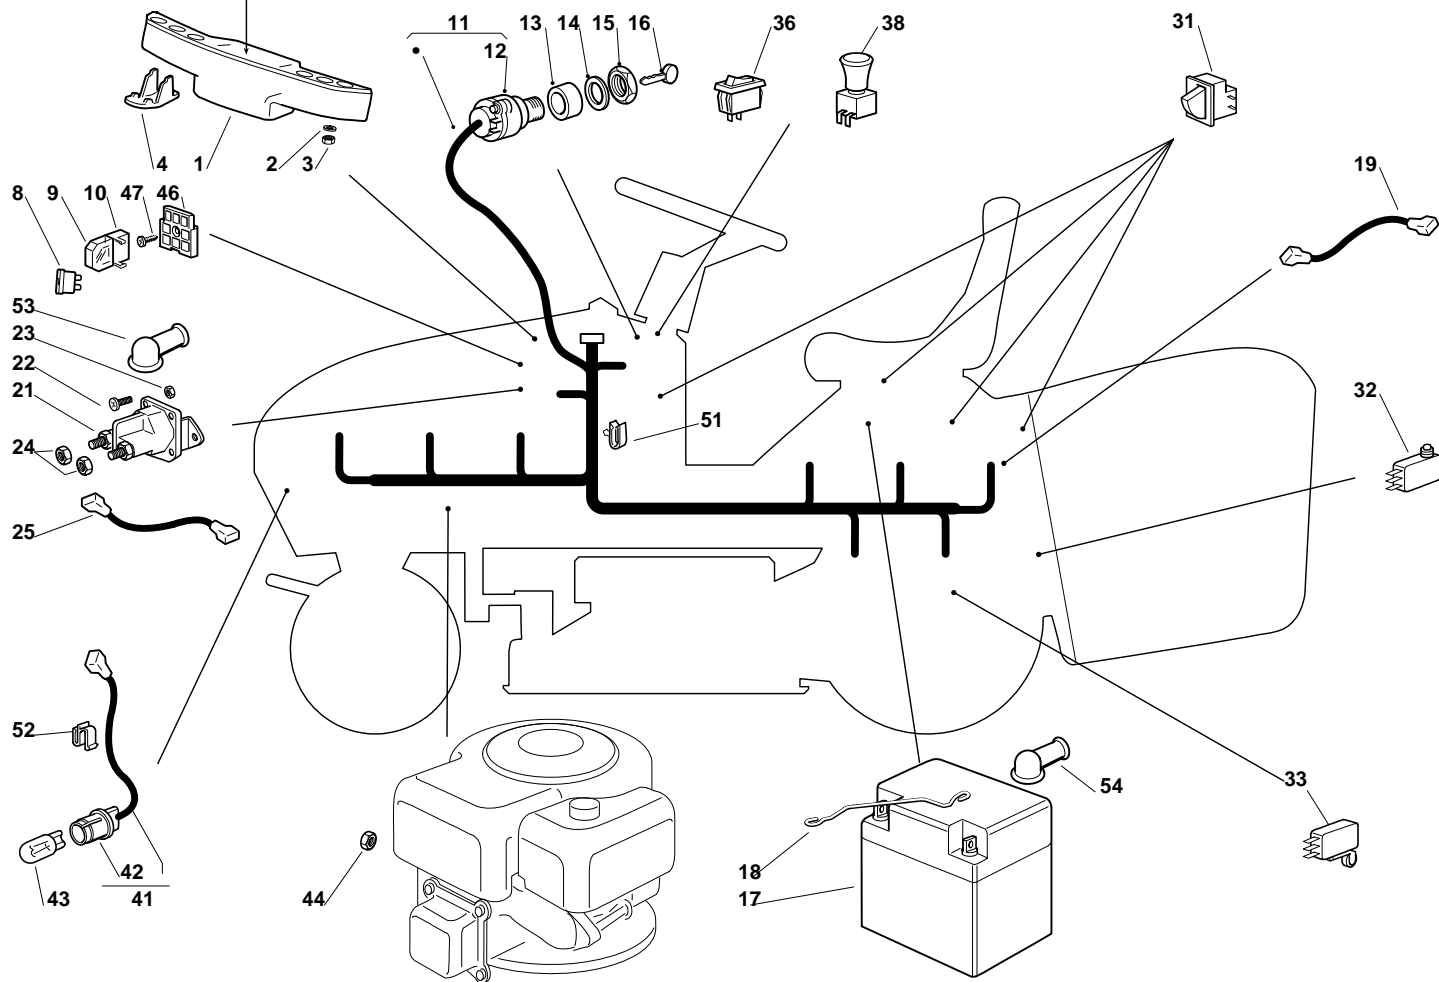

Estate Grand Royal - Model Year 2010

Pos. Fig.	Antal Quantity	Art No Part No	Benämning	Description	Anmärkning Notes
1	1	382722422/2	Skydd-röd	Cards + Guards (D)	
1	1	82722420/1	Skydd-röd	Cards + Guards (A)	
1	1	82722421/1	Skydd-röd	Cards + Guards (B)	
1	1	82722423/1	Skydd-röd	Cards + Guards (C)	
2	2	12521320/0	Bricka	Washer	
3	2	12154330/0	Mutter	Nut	
4	1	25031501/0	Deflektor	Deflector	
8	1	33340035/0	Säkring	Fuse 15 A	
8	1	33340036/0	Säkring	Fuse 25 A	
8	1	33340040/0	Säkring	Fuse 10 A	
9	3	33215000/0	Kåpa	Cover	
9	2	33215000/0	Kåpa	Cover	
10	2	33500007/0	Säkring	Fuse Carrier	
10	3	33500007/0	Säkring	Fuse Carrier	
11	1	182040147/0	Kabel	Cables Ass.Y	
12	1	18450072/0	Brytare	Starting Switch	
13	1	18550136/0	Distans	Spacer	
14	1	18550135/0	Bricka	Washer	
15	1	18400862/0	Ringmutter	Ringnut	
16	1	18210022/0	Starting Key	Starting Key	
17	1	18120002/1	Batteri	Battery	
18	1	25430230/0	Fjäder	Spring	
19	1	125065030/0	Kabel	Connecting cable	
21	1	18736110/0	Starter Relay	Starter Relay	
22	2	12791011/0	Skruv	Screw	
23	2	12292102/0	Mutter	Nut	
24	2	12360352/0	Mutter	Nut	
25	1	25065002/0	Kabel	Cable	
31	4	119410615/0	Micro	Micro	
31	3	119410615/0	Micro	Micro	
32	1	19410605/1	Brytare	Full Grasscat. Microsw.	
33	1	19410609/0	Neutral Switch (Hydro)	Neutral Switch (Hydro)	
34	1	19410608/1	Neutral Switch (Mech.)	Neutral Switch (Mech.)	
35	1	25065026/0	Kabel	Cable (Mech.)	
36	1	18450060/1	Farilamp Switch	Farilamp Switch	
38	1	18450068/0	Kopplingshus	Clutch Switch	
41	1	82040073/0	Kabel	Cable	
42	2	33500030/0	Lamp Holder	Lamp Holder	
43	2	18459100/0	Farilamp For Lights	Farilamp For Lights	
44	1	12361005/0	Mutter	Nut	
46	1	133500010/1	Plåt	Plate	
47	1	12735170/0	Skruv	Screw	
51	5	33320506/0	Kabelhållare	Fairled	
52	1	33320504/0	Kabelhållare	Fairled	
53	1	18564861/1	Tätningshylsa	Protection	
54	1	18564864/1	Tätningshylsa	Protection	
61	1	382394853/0		Switch Ass.Y (Hydro)	
62	1	19410609/0	Neutral Switch (Hydro)	Neutral Switch (Hydro)	
63	2	12735602/0	Skruv	Screw	
64	2	12581100/0	Bricka	Grower	
65	2	12290791/0	Mutter	Nut	
66	2	12735110/0	Skruv	Screw