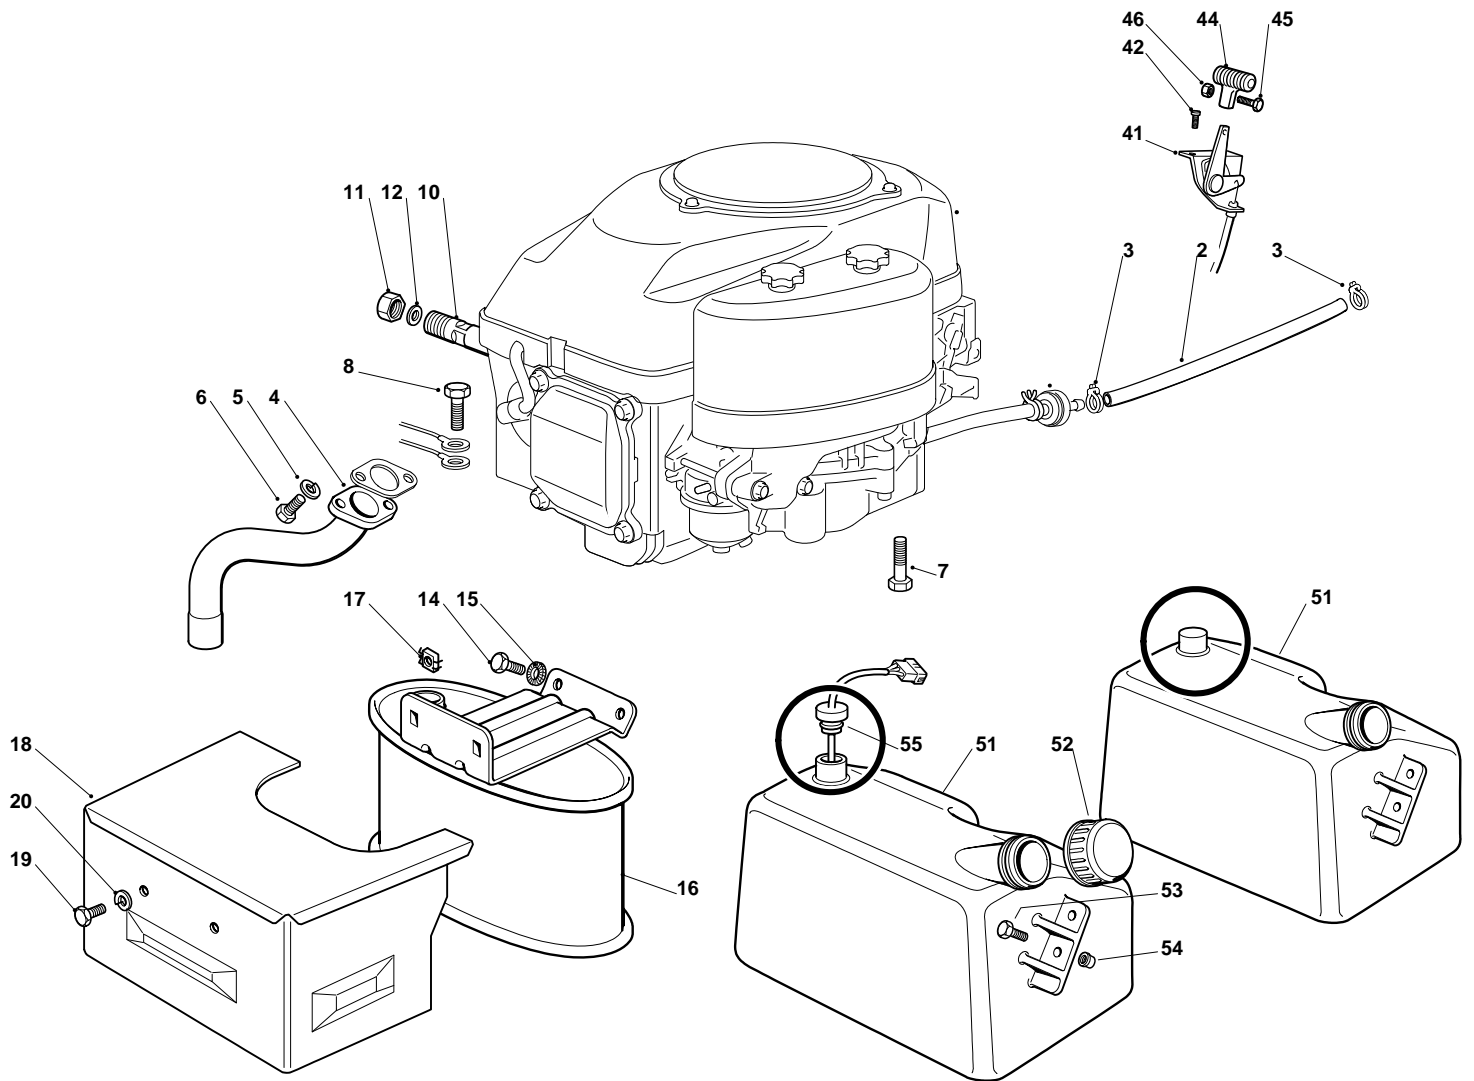

Estate Grand Royal - Model Year 2010

Pos. Fig.	Antal Quantity	Art No Part No	Benämning	Description	Anmärkning Notes
1	1	—	Motor kpl	Engine	
2	1	25869057/0	Vevstake	Connecting Tube (1000 Mm)	
3	4	18375051/1	Slangklämma	Fair Led	
4	1	118738231/1	Avgasrör	Exhaust Tube	
5	2	12583500/0	Låsbricka	Grower	
6	2	12737450/0	Skruv	Screw	
7	4	112735108/1	Skruv	Screw	
8	1	12735599/0	Skruv	Screw	
10	1	27598060/0	Oil Discharge Extension	Oil Discharge Extension	
11	1	18737849/0	Lock	Oil Cap	
12	1	18401001/1	Tätningring	Oil Seal	
14	2	12793102/0	Skruv	Screw	
15	2	12540260/0	Bricka	Washer	
16	1	182750010/0	Ljuddämpare	Muffler	
17	2	12360425/0	Mutter	Nut	
18	1	382598039/0	Skydd	Guard	
19	2	12792611/0	Skruv	Screw	
20	2	12583500/0	Låsbricka	Grower	
41	1	182000212/0	Gasreglage	Accelerator	
42	2	125943012/0	Skruv	Screw	
44	1	25394501/0	Handtag	Handle	
45	1	12726388/0	Skruv	Screw	
46	1	12290800/0	Mutter	Nut	
51	1	25735110/3	Tank	Tank	
51	1	25735111/3	Tank	Tank	
52	1	25795000/1	Lock	Cap	
53	2	12788910/0	Skruv	Screw	
54	2	12500092/0	Rivet	Rivet	
55	1	25290000/0	Fuel Level Indicator	Fuel Level Indicator