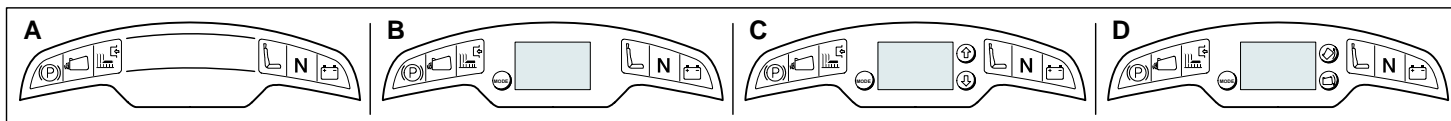

Estate Grand Royal - Model Year 2010

Pos. Fig.	Antal Quantity	Art No Part No	Benämning	Description	Anmärkning Notes
1	1	382722422/2	Skydd-röd	Cards + Guards (D)	
1	1	82722420/1	Skydd-röd	Cards + Guards (A)	
1	1	82722421/1	Skydd-röd	Cards + Guards (B)	
1	1	82722423/1	Skydd-röd	Cards + Guards (C)	
2	2	12521320/0	Bricka	Washer	
3	2	12154330/0	Mutter	Nut	
4	1	25031501/0	Deflektor	Deflector	
8	1	33340035/0	Säkring	Fuse 15 A	
8	1	33340036/0	Säkring	Fuse 25 A	
8	1	33340040/0	Säkring	Fuse 10 A	
9	3	33215000/0	Kåpa	Cover	
9	2	33215000/0	Kåpa	Cover	
10	2	33500007/0	Säkring	Fuse Carrier	
10	3	33500007/0	Säkring	Fuse Carrier	
11	1	182040147/0	Kabel	Cables Ass.Y	
12	1	18450072/0	Brytare	Starting Switch	
13	1	18550136/0	Distans	Spacer	
14	1	18550135/0	Bricka	Washer	
15	1	18400862/0	Ringmutter	Ringnut	
16	1	18210022/0	Starting Key	Starting Key	
17	1	18120002/1	Batteri	Battery	
18	1	25430230/0	Fjäder	Spring	
19	1	125065030/0	Kabel	Connecting cable	
21	1	18736110/0	Starter Relay	Starter Relay	
22	2	12791011/0	Skruv	Screw	
23	2	12292102/0	Mutter	Nut	
24	2	12360352/0	Mutter	Nut	
25	1	25065002/0	Kabel	Cable	
31	4	119410615/0	Micro	Micro	
31	3	119410615/0	Micro	Micro	
32	1	19410605/1	Brytare	Full Grasscat. Microsw.	
33	1	19410609/0	Neutral Switch (Hydro)	Neutral Switch (Hydro)	
34	1	19410608/1	Neutral Switch (Mech.)	Neutral Switch (Mech.)	
35	1	25065026/0	Kabel	Cable (Mech.)	
36	1	18450060/1	Farilamp Switch	Farilamp Switch	
38	1	18450068/0	Kopplingshus	Clutch Switch	
41	1	82040073/0	Kabel	Cable	
42	2	33500030/0	Lamp Holder	Lamp Holder	
43	2	18459100/0	Farilamp For Lights	Farilamp For Lights	
44	1	12361005/0	Mutter	Nut	
46	1	133500010/1	Plåt	Plate	
47	1	12735170/0	Skruv	Screw	
51	5	33320506/0	Kabelhållare	Fairled	
52	1	33320504/0	Kabelhållare	Fairled	
53	1	18564861/1	Tätningshylsa	Protection	
54	1	18564864/1	Tätningshylsa	Protection	
61	1	382394853/0		Switch Ass.Y (Hydro)	
62	1	19410609/0	Neutral Switch (Hydro)	Neutral Switch (Hydro)	
63	2	12735602/0	Skruv	Screw	
64	2	12581100/0	Bricka	Grower	
65	2	12290791/0	Mutter	Nut	
66	2	12735110/0	Skruv	Screw