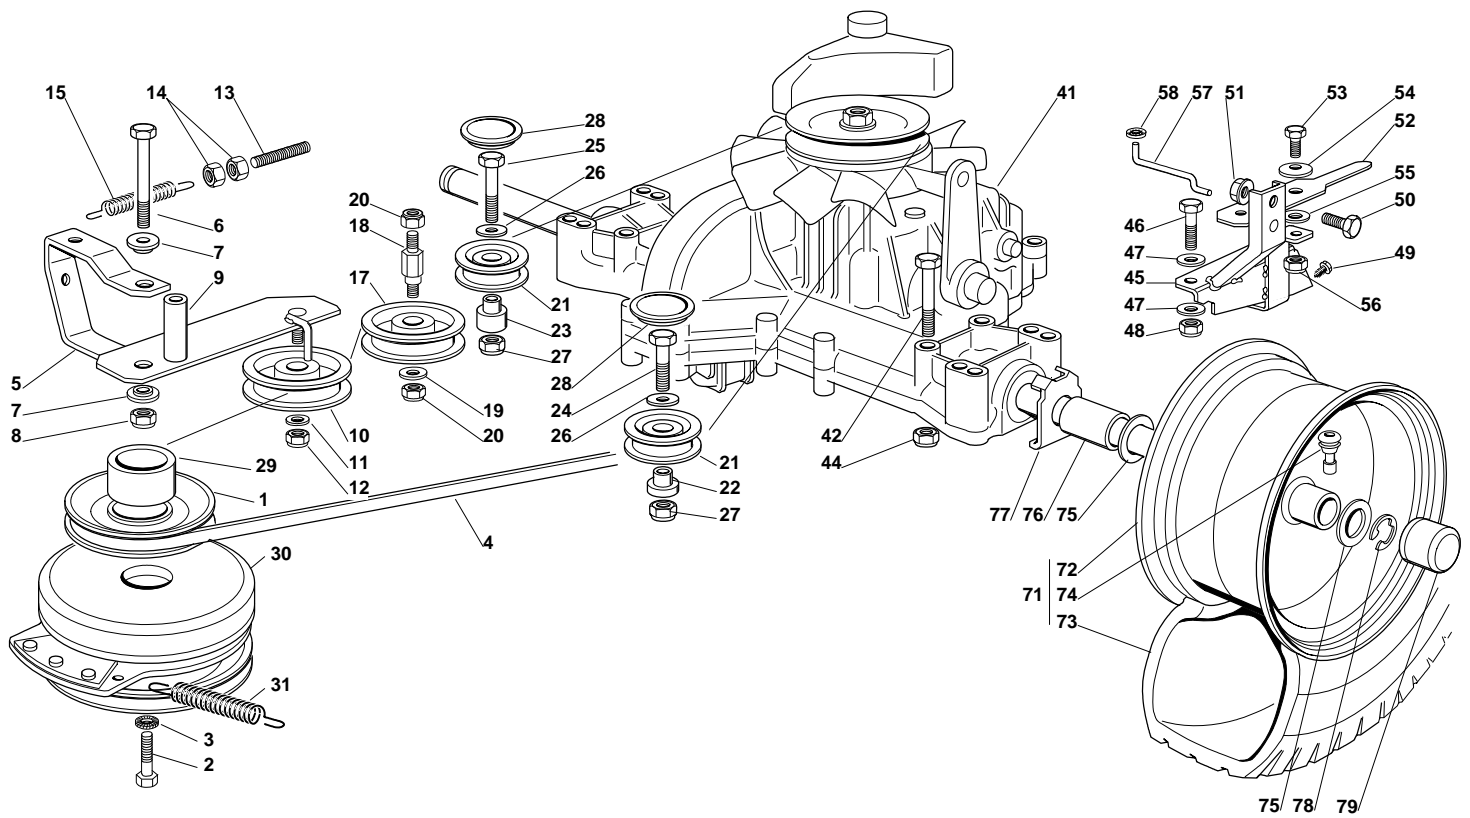

Estate Grand Royal - Model Year 2010

Pos. Fig.	Antal Quantity	Art No Part No	Benämning	Description	Anmärkning Notes
1	1	25601566/0	Remskiva	Pulley	
2	1	12737320/0	Skruv	Screw	
3	1	12543000/0	Bricka	Washer	
4	1	35062001/0	Drivrem	Belt	
5	1	82318165/1	Arm	Lever	
6	1	12692000/0	Skruv	Screw	
7	2	25038002/1	Bussning	Bush	
8	1	12155000/0	Mutter	Nut	
9	1	25160027/0	Distans	Spacer	
10	1	25601554/0	Remskiva	Pulley	
11	1	12523060/0	Bricka	Washer	
12	1	12155000/0	Mutter	Nut	
13	1	25840010/1	Stång	Tie Rod	
14	2	12293200/0	Mutter	Nut	
15	1	25430219/0	Fjäder	Spring	
17	1	25601555/0	Remskiva	Pulley	
18	1	25510036/1	Sprint	Pin	
19	1	12523060/0	Bricka	Washer	
20	2	12155000/0	Mutter	Nut	
21	2	325601570/1	Remskiva	Pulley	
22	1	125160030/1	Distans	Spacer	
23	1	125160024/2	Distans	Spacer	
24	1	12691115/0	Skruv	Screw	
25	1	12691400/0	Skruv	Right Screw	
26	2	12523060/0	Bricka	Washer	
27	2	12155000/0	Mutter	Nut	
28	2	25109521/1	Kåpa	Cover	
29	1	25160021/0	Distans	Spacer	
30	1	118399062/0	Koppling	Clutch	
31	1	25430210/0	Fjäder	Spring	
41	1	18400950/1	Rear Axle Tuff Torq K46F	Rear Axle Tuff Torq K46F	
42	4	12691800/0	Skruv	Screw	
44	4	12154210/0	Mutter	Nut	
45	1	82785109/0	Stöd	Support	
46	1	12691200/0	Skruv	Screw (Wheels 15")	
47	2	12521350/0	Bricka	Washer	
48	1	12155000/0	Mutter	Nut	
49	2	12735120/0	Skruv	Screw	
50	1	12792611/0	Skruv	Screw	
51	1	12293201/0	Mutter	Nut	
52	1	25318157/0	Arm	Lever	
53	1	12793102/0	Skruv	Screw	
54	1	12369500/0	Bricka	Washer	
55	1	25670011/0	Bricka	Washer	
56	1	12155000/0	Mutter	Nut	
57	1	25033033/0	Länk	Rod	
58	1	12604896/0	Låsbricka	Snap Ring	
71	2	382680022/0	Stödhjul	Rear Wheel	
72	2	82000590/0			
73	2	125590011/0	Shoe	Shoe	
74	2	25950000/0	Ventil	Valve	
75	4	25670005/1	Bricka	Washer	
76	2	25160023/0	Distans	Spacer	
77	2	325670025/0	Bricka	Washer	
78	2	12001010/0	Låsring	Snap Ring	
79	2	22110230/0	Lock	Cap