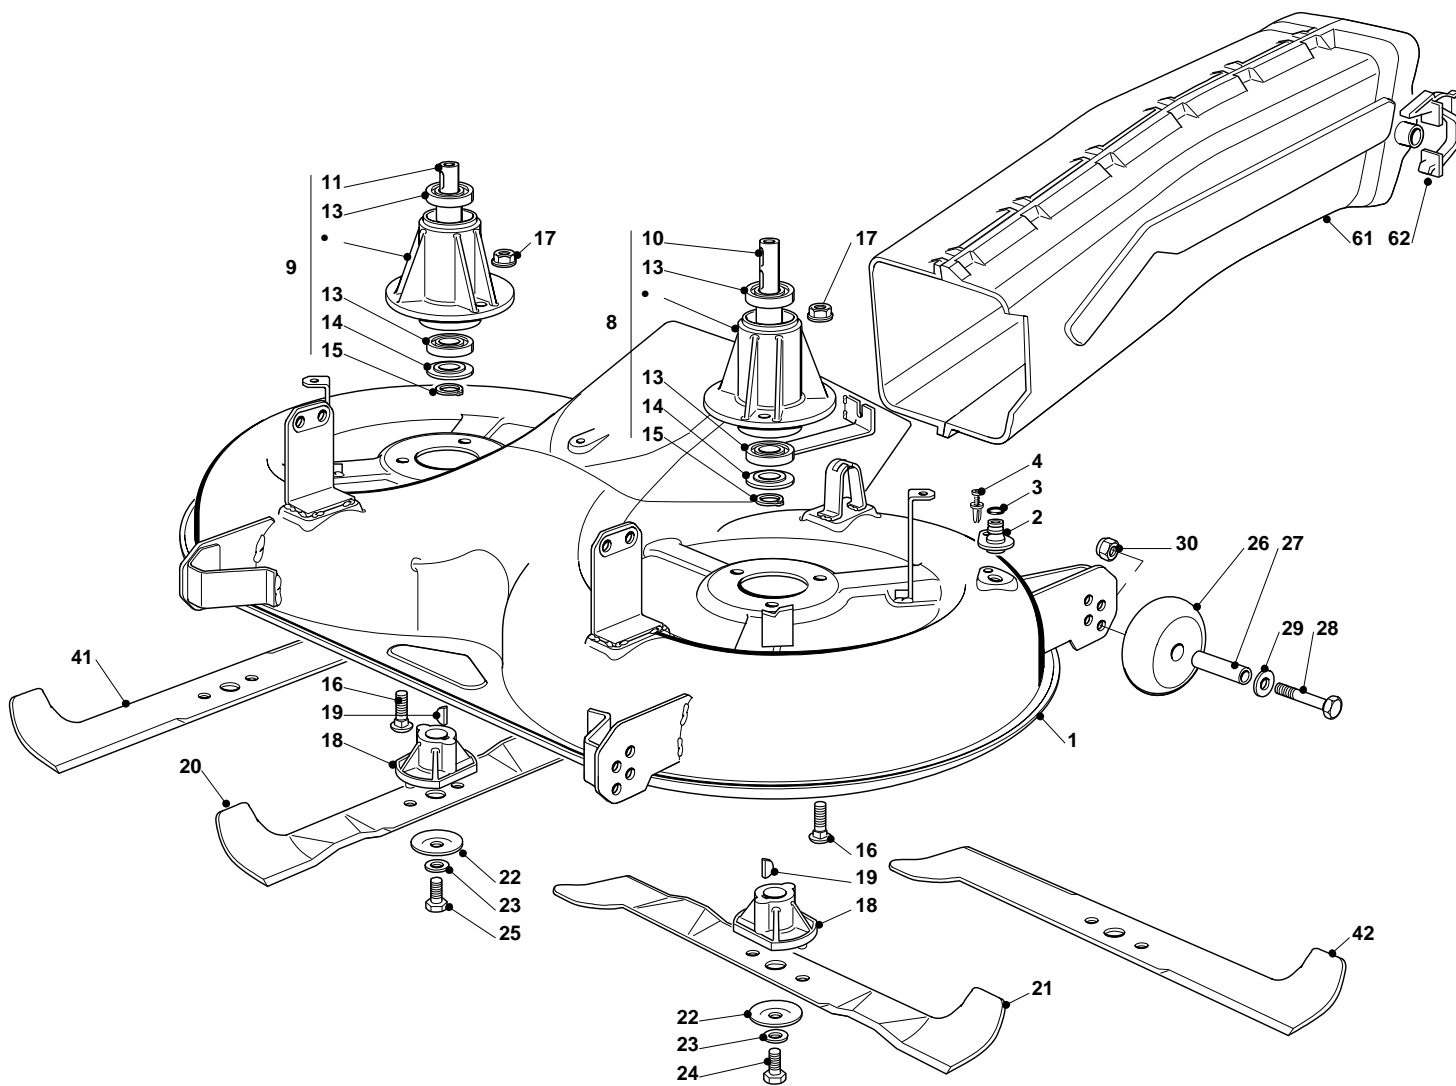

Estate Grand Royal - Model Year 2010

Pos. Fig.	Antal Quantity	Art No Part No	Benämning	Description	Anmärkning Notes
1	1	382564025/2	Cutting Plate Black	Cutting Plate Black	
2	2	25033060/0	Water Hose Connection	Water Hose Connection	
3	2	19035000/0	O-ring	Or Ring	
4	2	12500030/0	Rivet	Rivet	
8	1	82207200/1	Main Shaft Support	Main Shaft Support	
9	1	82207201/2		Secondary Shaft Support	
10	1	25020800/1	Knivaxel	Main Blade Shaft	
11	1	25020801/2	Knivaxel	Secondary Blade Shaft	
13	4	19216032/0	Kullager	Bearing	
14	2	25160501/0	Dammskydd	Dust Cover	
15	2	12609260/0	Seegerring	Seeger	
16	6	12818700/0	Skruv	Screw	
17	6	12154210/0	Mutter	Nut	
18	2	25463200/0	Knivfäste	Blade Hub	
19	2	12139100/0	Kil	Key	
20	1	82004350/0	Kniv	Right Blade Mulching, Winged (Mod. 122)	
21	1	82004349/0	Kniv	Left Blade Mulching, Winged (Mod. 122)	
22	2	22160400/0	Bricka	Elastic Washer	
23	2	12523080/0	Bricka	Washer	
24	1	12735694/0	Skruv	Screw	
25	1	12735695/1	Skruv	Screw	
26	4	82700001/0	Stödhjul	Anti Scalp Wheel D.100	
26	4	82700002/0	Stödhjul	Anti Scalp Wheel D.80	
27	4	25510072/0	Distans	Spacer	
28	4	12692050/0	Skruv	Screw	
29	4	12523060/0	Bricka	Washer	
30	4	12293201/0	Mutter	Nut	
41	1	82004343/0	Kniv	Right Blade, Winged	
42	1	82004342/0	Kniv	Left Blade, Winged	
61	1	382108020/0	Inmatningstratt	Conveyor	
62	2	25774373/0	Klämma	Clamp