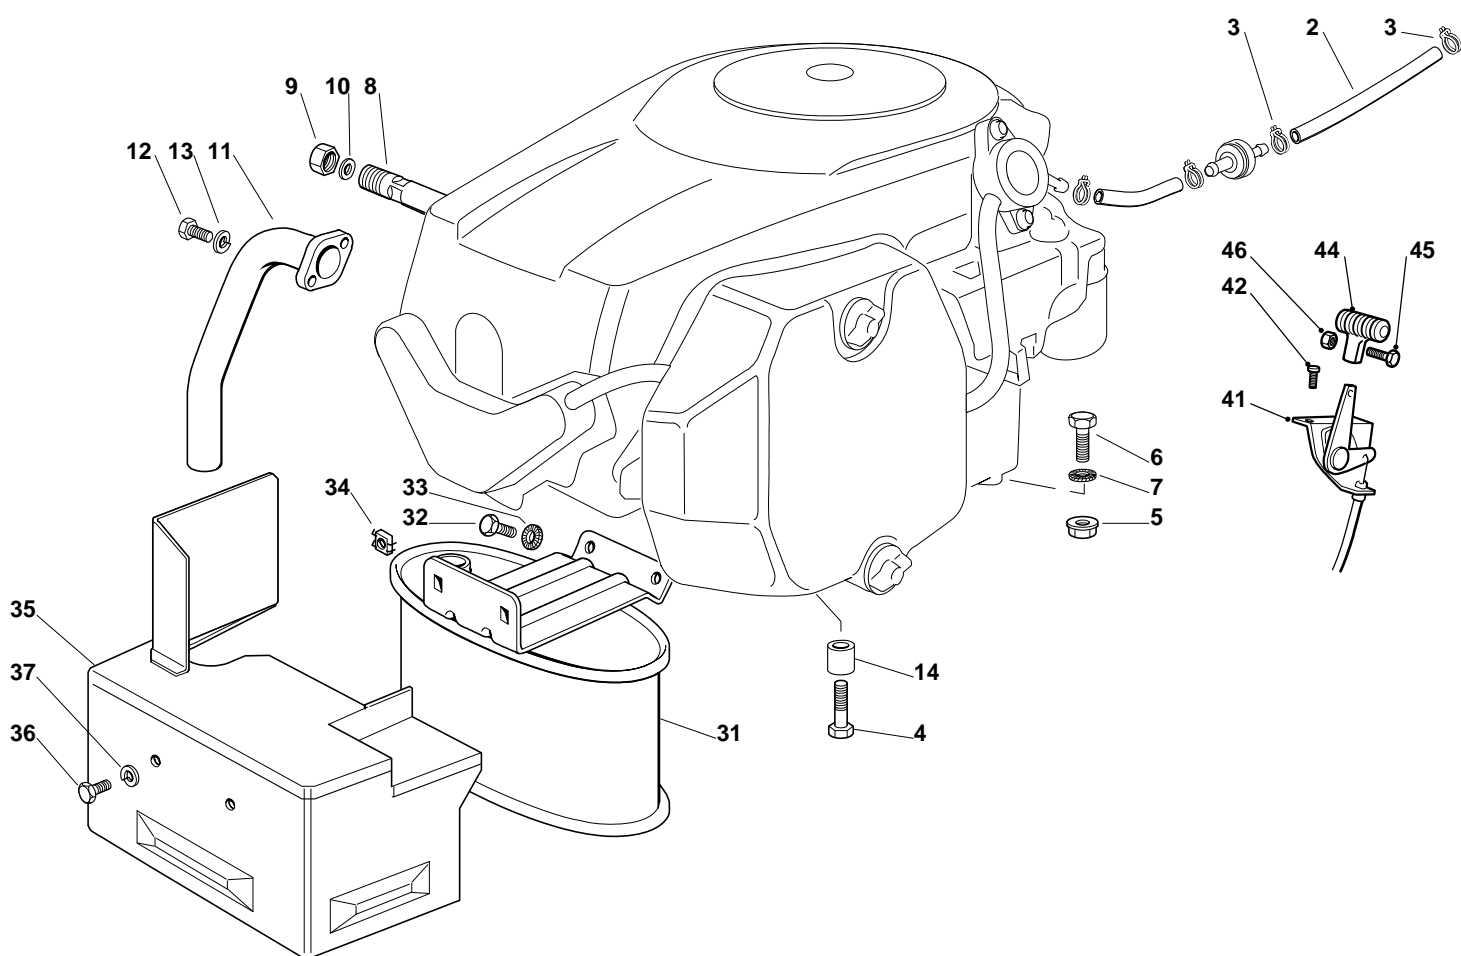

Estate Grand Royal - Model Year 2010

Pos. Fig.	Antal Quantity	Art No Part No	Benämning	Description	Anmärkning Notes
1	1	—	Motor kpl	Engine	
2	1	25869016/1	Vevstake	Tube	
3	2	18375051/1	Slangklämma	Fair Led	
4	3	112735108/1	Skruv	Screw	
5	1	12154210/0	Mutter	Nut	
6	1	12691115/0	Skruv	Screw	
7	1	12540260/0	Bricka	Washer	
8	1	27598060/0	Oil Discharge Extension	Oil Discharge Extension	
9	1	18737849/0	Lock	Oil Cap	
10	1	18401001/1	Tätningring	Oil Seal	
11	1	18738227/0	Avgasrör	Exhaust Tube	
12	2	12735530/0	Skruv	Screw	
13	2	12583500/0	Låsbricka	Grower	
14	3	25160035/0	Distans	Spacer	
31	1	182750010/0	Ljuddämpare	Muffler	
32	2	12793102/0	Skruv	Screw	
33	2	12540260/0	Bricka	Washer	
34	2	12360425/0	Mutter	Nut	
35	1	82598029/0	Skydd	Guard	
36	2	12792611/0	Skruv	Screw	
37	2	12583500/0	Låsbricka	Grower	
41	1	82000200/1	Gasreglage	Accelerator	
42	2	125943012/0	Skruv	Screw	
44	1	25394501/0	Handtag	Handle	
45	1	12726388/0	Skruv	Screw	
46	1	12290800/0	Mutter	Nut	
51	1	25735110/3	Tank	Tank	
51	1	25735111/3	Tank	Tank	
52	1	25795000/1	Lock	Cap	
53	2	12788910/0	Skruv	Screw	
54	2	12500092/0	Rivet	Rivet	
55	1	25290000/0	Fuel Level Indicator	Fuel Level Indicator