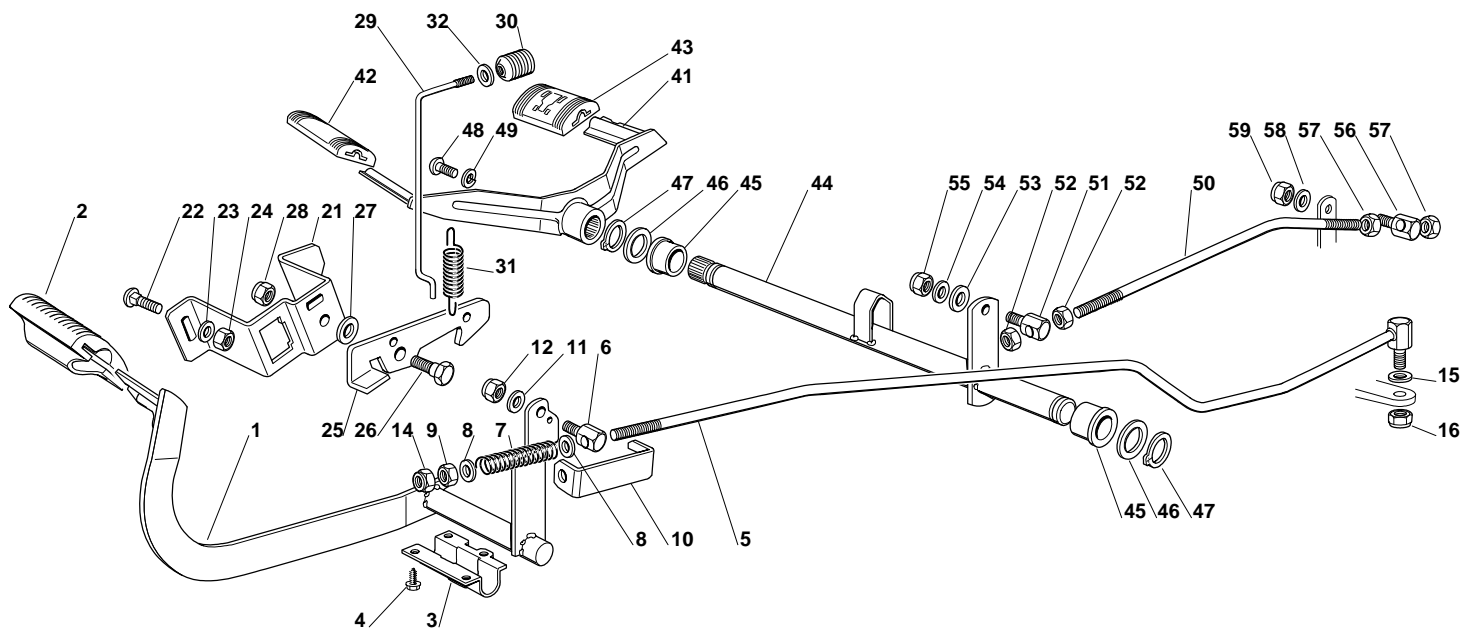

Estate Grand Royal - Model Year 2010

Estate Grand Royal - Model Year 2010

Pos. Fig.	Antal Quantity	Art No Part No	Benämning	Description	Anmärkning Notes
1	1	82500011/2	Pedal	Pedal	
2	1	25110267/0	Clamp Cover	Clamp Cover	
3	1	25547081/1	Plåt	Plate	
4	4	12731601/0	Skruv	Screw	
5	1	82000487/0	Länk	Rod	
6	1	25510052/0	Sprint	Pin	
7	1	25430236/0	Fjäder	Spring	
8	2	12521360/0	Bricka	Washer	
9	1	12295200/0	Mutter	Nut	
10	1	25774275/0	Klämma	Clamp	
11	1	12521350/0	Bricka	Washer	
12	1	12155000/0	Mutter	Nut	
14	1	12156602/0	Mutter	Nut	
15	1	12521350/0	Bricka	Washer	
16	1	12155000/0	Mutter	Nut	
21	1	25785143/0	Stöd	Support	
22	2	12815210/0	Skruv	Screw	
23	1	12523040/0	Bricka	Washer	
24	2	12154510/0	Mutter	Nut	
25	1	25253001/0	Hake	Hook	
26	1	22524970/2	Sprint	Pin	
27	1	25670011/0	Bricka	Washer	
28	1	12155000/0	Mutter	Nut	
29	1	25033047/0	Länk	Rod (Tx - Ts)	
30	1	25394509/1	Knopp	Knob	
31	1	25430213/0	Fjäder	Spring	
32	1	12523020/0	Bricka	Washer	
41	1	82500013/0	Drivaxel	Drive Pedal	
42	1	25110265/0	Clamp Cover Front	Clamp Cover Front	
43	1	25110266/0	Clamp Cover Rear	Clamp Cover Rear	
44	1	82000481/0	Axel	Axle	
45	2	22034523/0	Bussning	Bush	
46	2	22672153/0	Bricka	Washer	
47	2	12609260/0	Seegerring	Seeger	
48	1	12760600/0	Skruv	Screw	
49	1	12583501/0	Grower	Grower	
50	1	25033031/0	Länk	Rod	
51	1	25510054/0	Sprint	Pin	
52	2	12293200/0	Mutter	Nut	
53	1	12521360/0	Bricka	Washer	
54	1	12523040/0	Bricka	Washer	
55	1	12154510/0	Mutter	Nut	
56	1	25510054/0	Sprint	Pin	
57	2	12155000/0	Mutter	Nut	
58	1	12523040/0	Bricka	Washer	
59	1	12154510/0	Mutter	Nut