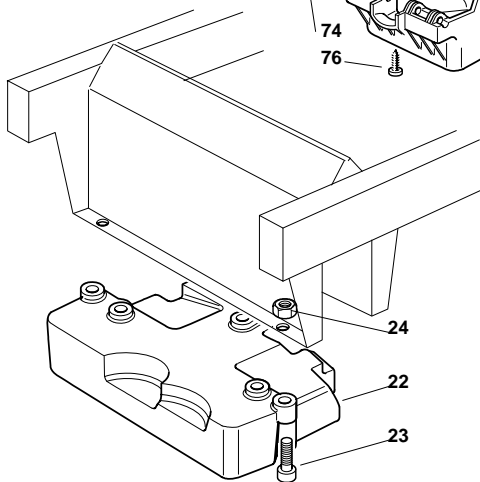

Estate Grand Royal - Model Year 2010

Pos. Fig.	Antal Quantity	Art No Part No	Benämning	Description	Anmärkning Notes
2	1	82400003/1	Exit Protection	Ejection Guard	
3	1	25869043/0	Support	Support	
4	2	18566112/0	Plugg	Cap	
5	2	12689515/0	Skruv	Screw	
6	2	12154510/0	Mutter	Nut	
7	2	25510022/0	Sprint	Pin	
8	2	24487998/0	Låsnål	Cotter Pin	
9	1	24487999/0	Låsnål	Cotter Pin	
22	1	25519997/1	Weight	Weight	
23	3	12760520/0	Skruv	Screw	
24	3	12155000/0	Mutter	Nut	
42	1	82735502/0	Fäste	Bracket Right Hitch Support	
43	1	25774213/0	Fäste	Bracket Left Hitch Support	
44	1	382033105/1	Stång	Rod	
45	1	25510021/1	Sprint	Pin	
46	2	24487999/0	Låsnål	Cotter Pin	
51	1	182180090/0	Batteriladdare	Battery Charger	
51	1	182180091/0	Batteriladdare	Battery Charger (U.K.)	
72	1	25140092/0	Deflektor	Deflector (Mod. 122)	
73	1	25394005/0	Styre	Handle	
74	1	25510077/0	Sprint	Pin	
75	1	25430245/0	Fjäder	Spring	
76	1	12735405/0	Skruv	Screw	
77	1	25280000/1	Handtag	Handgrip	
78	1	25840011/1	Elastic Tie-Rod	Elastic Tie-Rod	
79	2	25253004/0	Hake	Hook