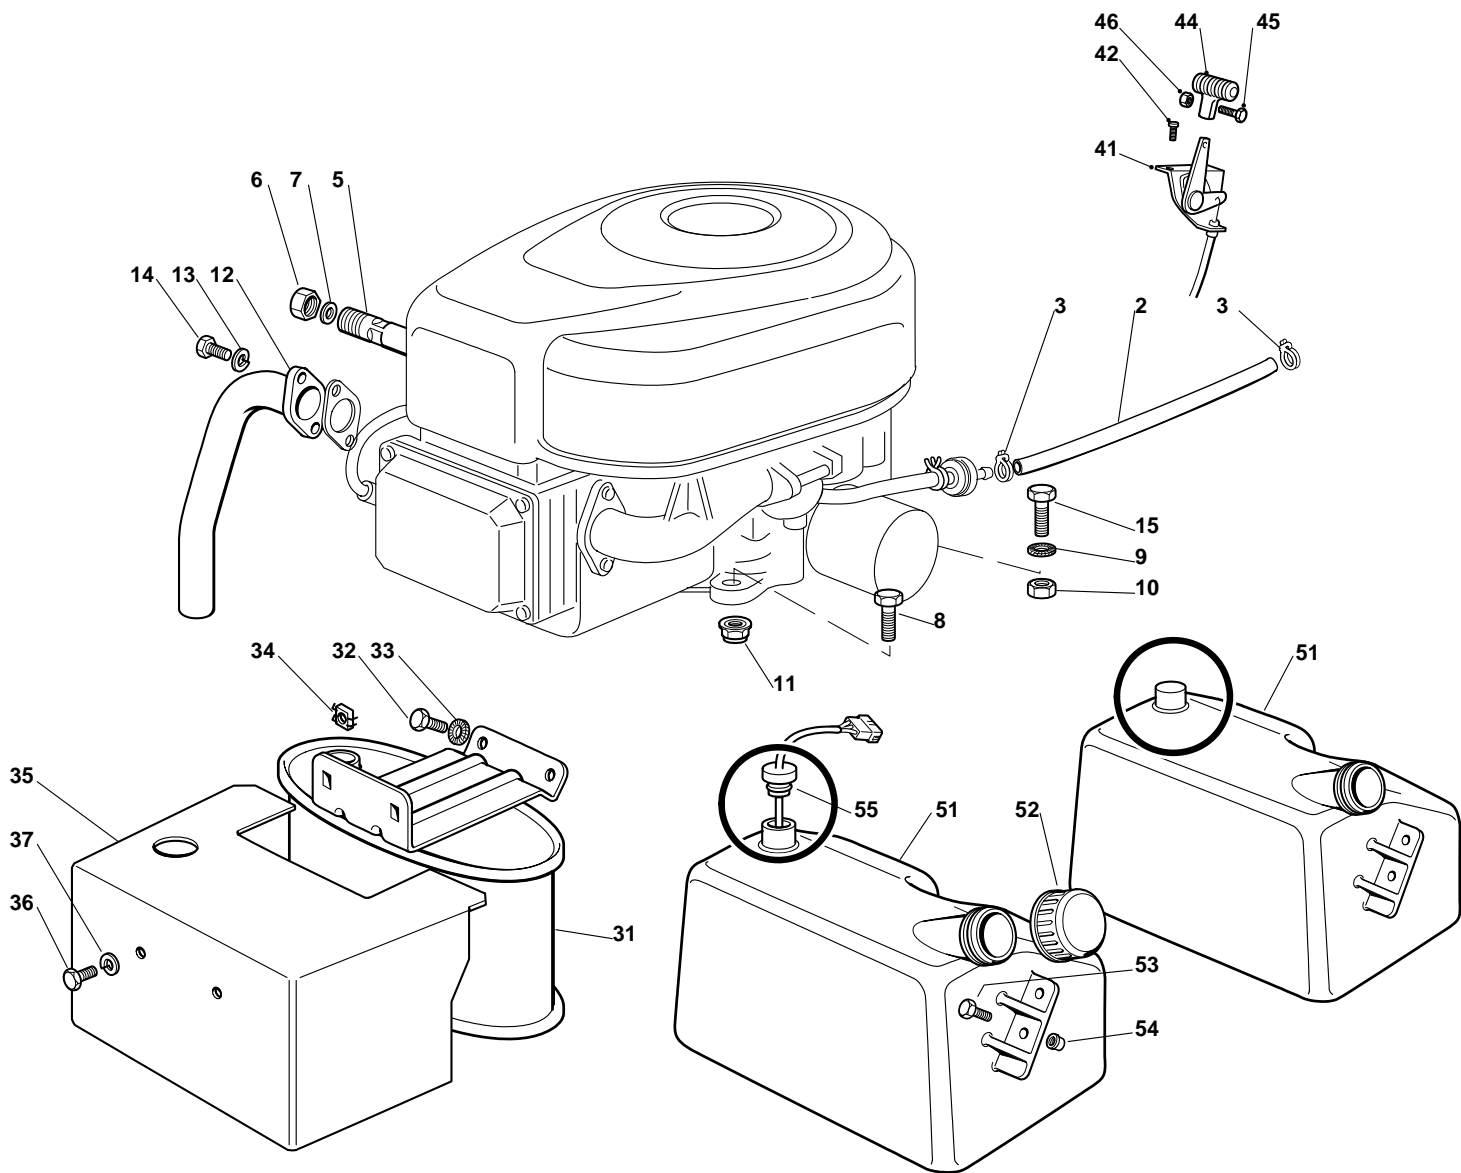

Estate Grand Royal - Model Year 2010

Pos. Fig.	Antal Quantity	Art No Part No	Benämning	Description	Anmärkning Notes
1	1	—	Motor kpl	Engine	
2	1	25869016/1	Vevstake	Tube	
3	2	18375051/1	Slangklämma	Fair Led	
5	1	25598050/0	Oil Discharge Extension	Oil Discharge Extension	
6	1	18737849/0	Lock	Oil Cap	
7	1	18401001/1	Tätningring	Oil Seal	
8	3	12691100/0	Skruv	Screw	
9	1	12540260/0	Bricka	Washer	
10	1	12154210/0	Mutter	Nut	
11	3	12154210/0	Mutter	Nut	
12	1	18738206/0	Avgasrör	Exhaust Connecting Tube	
13	2	12583500/0	Låsbricka	Grower	
14	2	12735530/0	Skruv	Screw	
15	1	12691115/0	Skruv	Screw	
31	1	182750010/0	Ljuddämpare	Muffler	
32	2	12793102/0	Skruv	Screw	
33	2	12540260/0	Bricka	Washer	
34	2	12360425/0	Mutter	Nut	
35	1	82598009/2	Skydd	Guard	
36	2	12792611/0	Skruv	Screw	
37	2	12583500/0	Låsbricka	Grower	
41	1	82000200/1	Gasreglage	Accelerator	
42	2	125943012/0	Skruv	Screw	
44	1	25394501/0	Handtag	Handle	
45	1	12726388/0	Skruv	Screw	
46	1	12290800/0	Mutter	Nut	
51	1	25735110/3	Tank	Tank	
51	1	25735111/3	Tank	Tank	
52	1	25795000/1	Lock	Cap	
53	2	12788910/0	Skruv	Screw	
54	2	12500092/0	Rivet	Rivet	
55	1	25290000/0	Fuel Level Indicator	Fuel Level Indicator