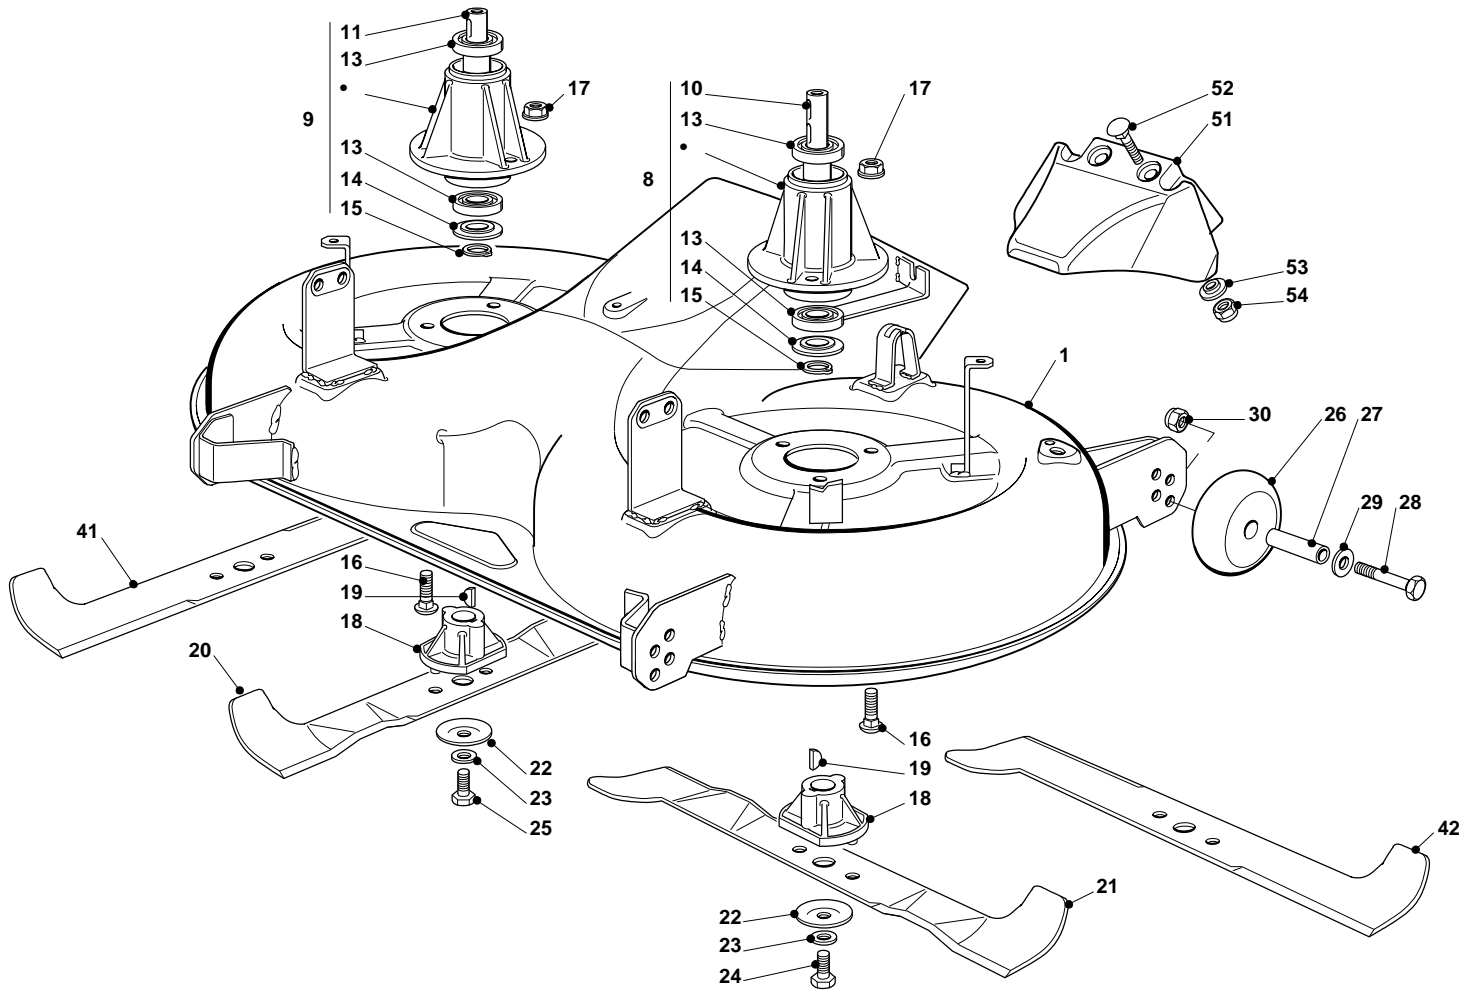

Overland 22 - Model Year 2010

Pos. Fig.	Antal Quantity	Art No Part No	Benämning	Description	Anmärkning Notes
1	1	382564087/2	Cutting Plate Black	Cutting Plate Black	
8	1	82207200/1	Main Shaft Support	Main Shaft Support	
9	1	82207201/2		Secondary Shaft Support	
10	1	25020800/1	Knivaxel	Main Blade Shaft	
11	1	25020801/2	Knivaxel	Secondary Blade Shaft	
13	4	19216032/0	Kullager	Bearing	
14	2	25160501/0	Dammskydd	Dust Cover	
15	2	12609260/0	Seegerring	Seeger	
16	6	12818700/0	Skruv	Screw	
17	6	12154210/0	Mutter	Nut	
18	2	25463200/0	Knivfäste	Blade Hub	
19	2	12139100/0	Kil	Key	
20	1	82004348/0	Kniv	Right Blade Mulching, Winged (Mod. 102)	
21	1	82004347/0	Kniv	Left Blade Mulching, Winged (Mod. 102)	
22	2	22160400/0	Bricka	Elastic Washer	
23	2	12523080/0	Bricka	Washer	
24	1	12735694/0	Skruv	Screw	
25	1	12735695/1	Skruv	Screw	
26	4	82700001/0	Stödhjul	Anti Scalp Wheel D.100	
26	4	82700002/0	Stödhjul	Anti Scalp Wheel D.80	
27	4	25510072/0	Distans	Spacer	
28	4	12692050/0	Skruv	Screw	
29	4	12523060/0	Bricka	Washer	
30	4	12293201/0	Mutter	Nut	
41	1	82004341/1	Kniv	Right Blade, Winged	
42	1	82004340/1	Kniv	Left Blade, Winged	
51	1	325140100/0	Deflektor	Deflector	
52	2	12815210/0	Skruv	Screw	
53	2	25038002/1	Bussning	Bush	
54	2	12154510/0	Mutter	Nut