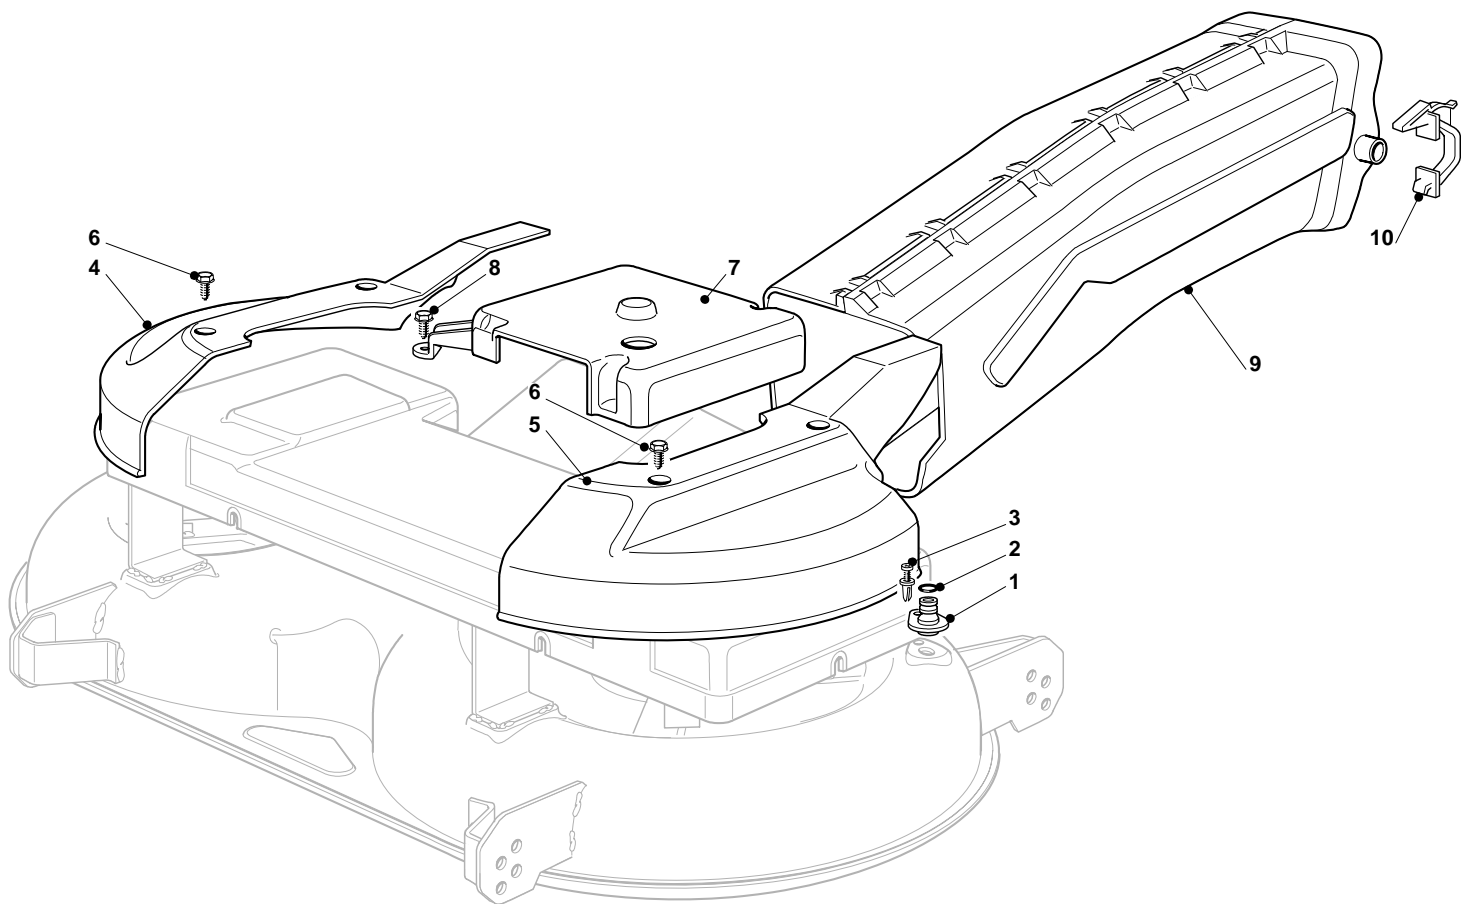

Overland 22 - Model Year 2010

Pos. Fig.	Antal Quantity	Art No Part No	Benämning	Description	Anmärkning Notes
1	2	25033060/0	Water Hose Connection	Water Hose Connection	
2	2	19035000/0	O-ring	Or Ring	
3	2	12500030/0	Rivet	Rivet	
4	1	25060104/0	Skydd	Guard (Tcx)	
4	1	25060113/0	Skydd	Guard Grey	
5	1	25060105/0	Skydd	Guard (Tcx)	
5	1	25060114/0	Skydd	Guard Grey	
6	4	12735403/0	Skruv	Screw	
7	1	25600049/0	Skydd	Guard (Mod. 102)	
8	3	12735403/0	Skruv	Screw	
9	1	382108017/0	Inmatningstratt	Conveyor (Mod. 102)	
10	2	25774373/0	Klämma	Clamp