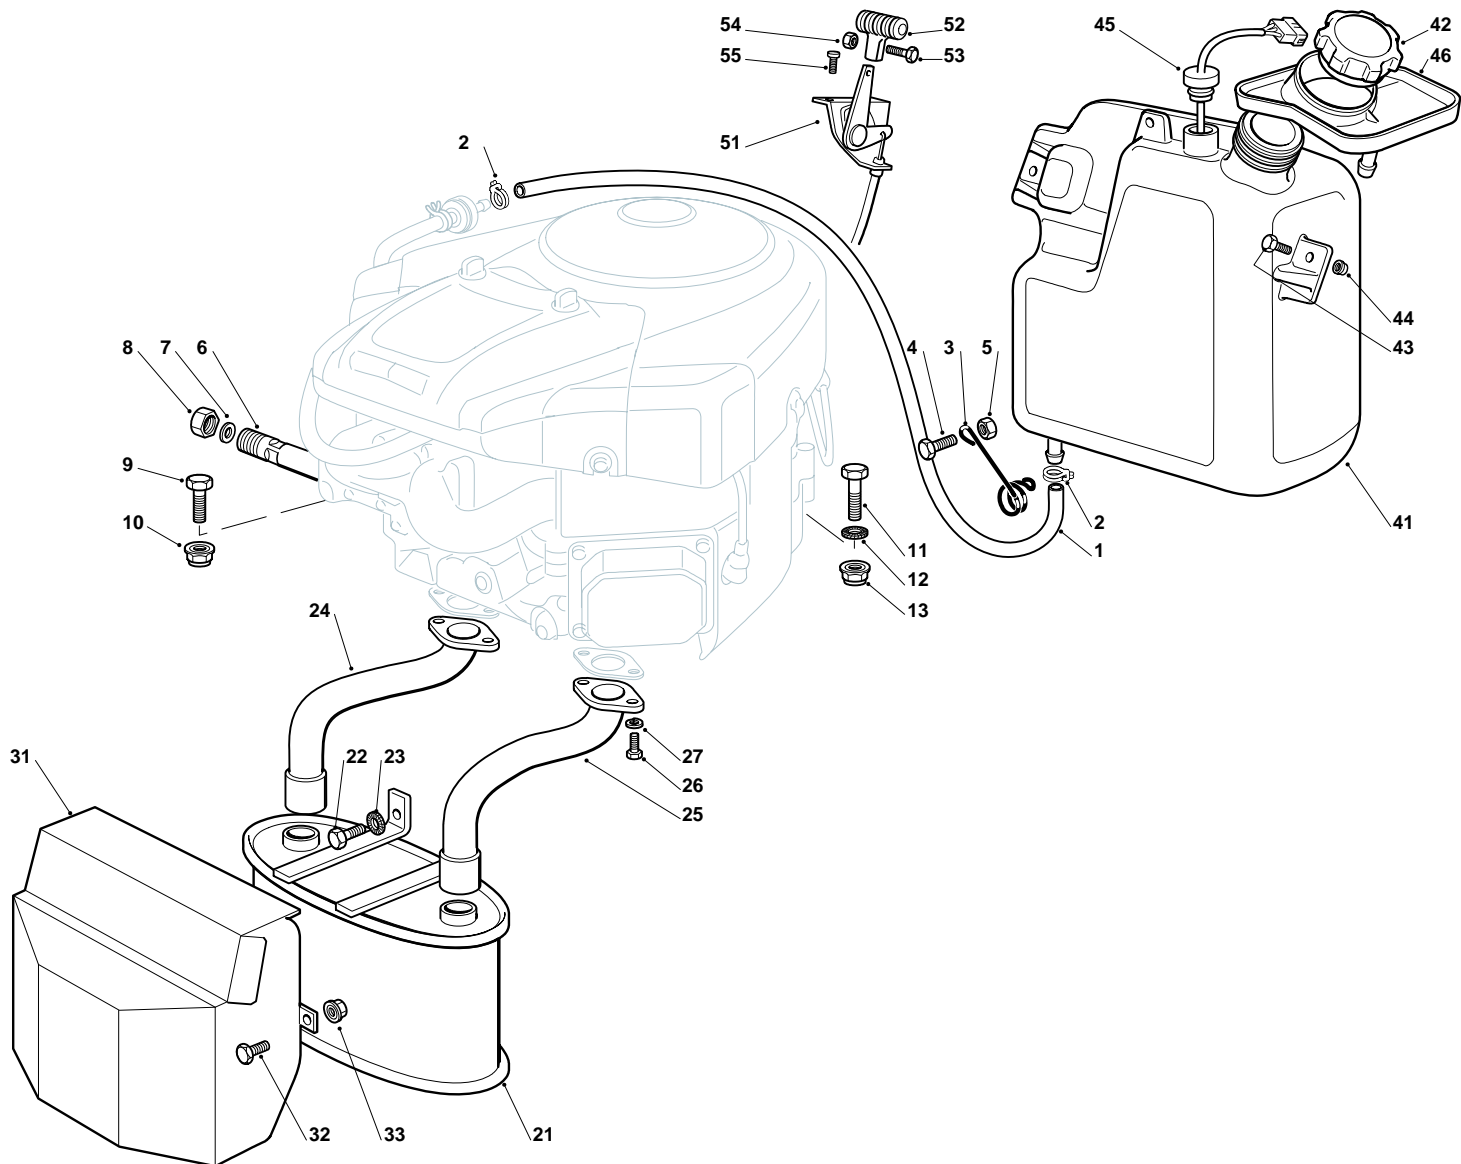

Overland 22 - Model Year 2010

Overland 22 - Model Year 2010

Pos. Fig.	Antal Quantity	Art No Part No	Benämning	Description	Anmärkning Notes
1	1	25869016/1	Vevstake	Tube	
2	2	18375051/1	Slangklämma	Fair Led	
3	1	25430239/1	Fjäder	Spring	
4	1	12790781/0	Skruv	Screw	
5	1	12292102/0	Mutter	Nut	
6	1	25598050/0	Oil Discharge Extension	Oil Discharge Extension	
7	1	18737849/0	Lock	Oil Cap	
8	1	18401001/1	Tätningring	Oil Seal	
9	3	12691100/0	Skruv	Screw	
10	3	12154210/0	Mutter	Nut	
11	1	12691115/0	Skruv	Screw	
12	1	12540260/0	Bricka	Washer	
13	1	12154210/0	Mutter	Nut	
21	1	182750009/0	Ljuddämpare	Muffler	
22	2	12793301/0	Skruv	Screw	
23	2	12540260/0	Bricka	Washer	
24	1	118738236/0	Avgasrör	Exhaust Right Tube	
25	1	118738237/0	Avgasrör	Exhaust Left Tube	
26	4	12735530/0	Skruv	Screw	
27	4	12583500/0	Låsbricka	Grower	
31	1	382598043/1	Skydd	Guard	
32	2	12791011/0	Skruv	Screw	
33	2	12292102/0	Mutter	Nut	
41	1	325735125/0	Tank	Tank	
42	1	325795003/0	Lock	Cap	
43	2	12788910/0	Skruv	Screw	
44	2	12500092/0	Rivet	Rivet	
45	1	125290002/0	Fuel Level Indicator	Fuel Level Indicator	
46	1	325600086/0	Skydd	Guard	
51	1	182000214/0	Gasreglage	Accelerator B&S 22-24 Hp	
51	1	82000204/1	Gasreglage	Accelerator	
52	1	25394501/0	Handtag	Handle	
53	1	125943012/0	Skruv	Screw	
56	2	12581200/0	Grower	Grower	
57	2	12521310/0	Bricka	Washer	
58	1	125090005/0	Chokeregglage	Choke Control