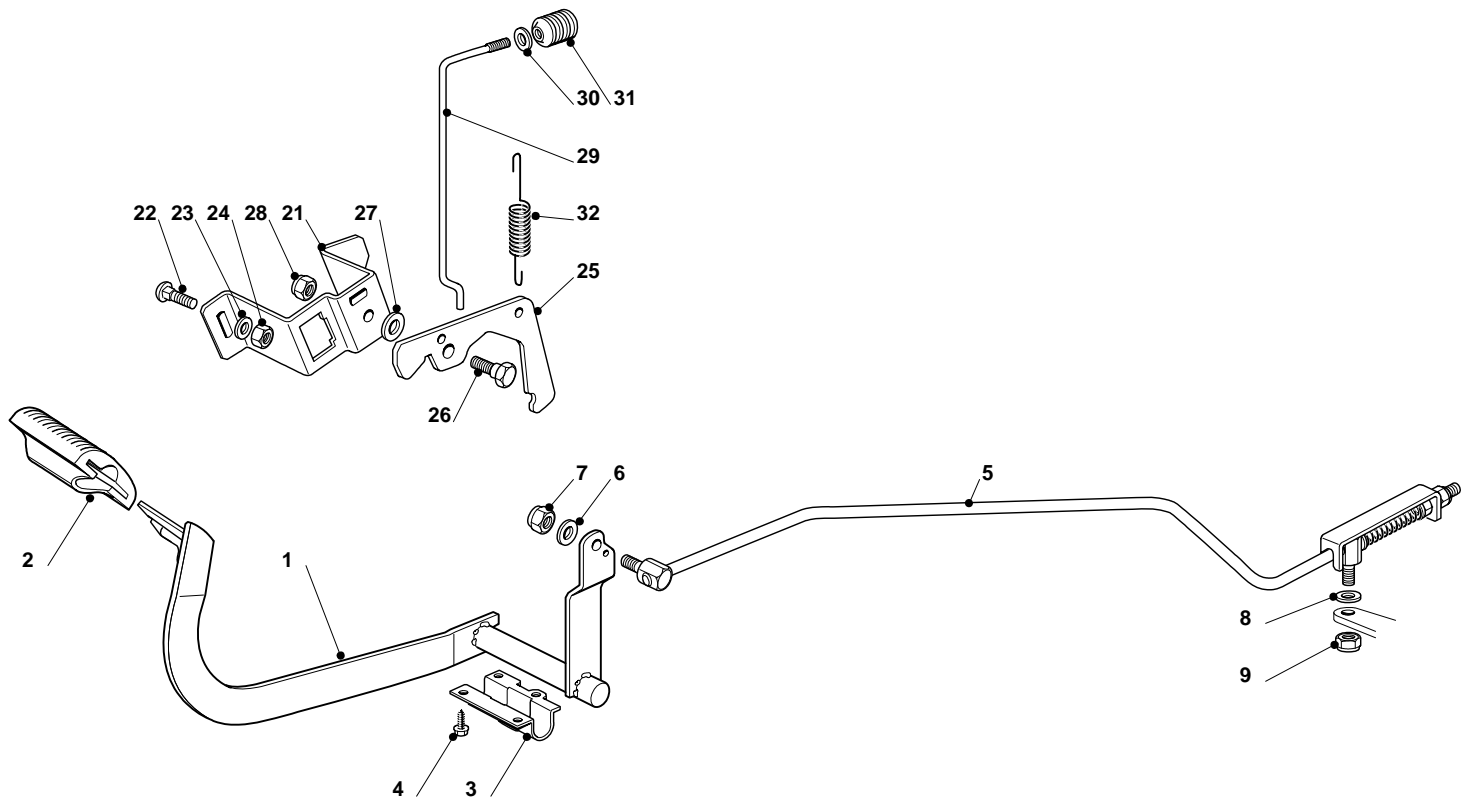

Overland 22 - Model Year 2010

Pos. Fig.	Antal Quantity	Art No Part No	Benämning	Description	Anmärkning Notes
1	1	82500011/2	Pedal	Pedal	
2	1	25110267/0	Clamp Cover	Clamp Cover	
3	1	25547081/1	Plåt	Plate	
4	4	12731601/0	Skruv	Screw	
5	1	382000554/1	Länk	Rod	
6	1	12521350/0	Bricka	Washer	
7	1	12155000/0	Mutter	Nut	
8	1	12521350/0	Bricka	Washer	
9	1	12155000/0	Mutter	Nut	
21	1	325785143/1	Stöd	Support	
22	2	12815210/0	Skruv	Screw	
23	1	12523040/0	Bricka	Washer	
24	2	12154510/0	Mutter	Nut	
25	1	325253009/0	Hake	Hook	
26	1	22524970/2	Sprint	Pin	
27	1	25670011/0	Bricka	Washer	
28	1	12155000/0	Mutter	Nut	
29	1	25033047/0	Länk	Rod (Tx - Ts)	
30	1	12523020/0	Bricka	Washer	
31	1	25394509/1	Knopp	Knob	
32	1	25430213/0	Fjäder	Spring