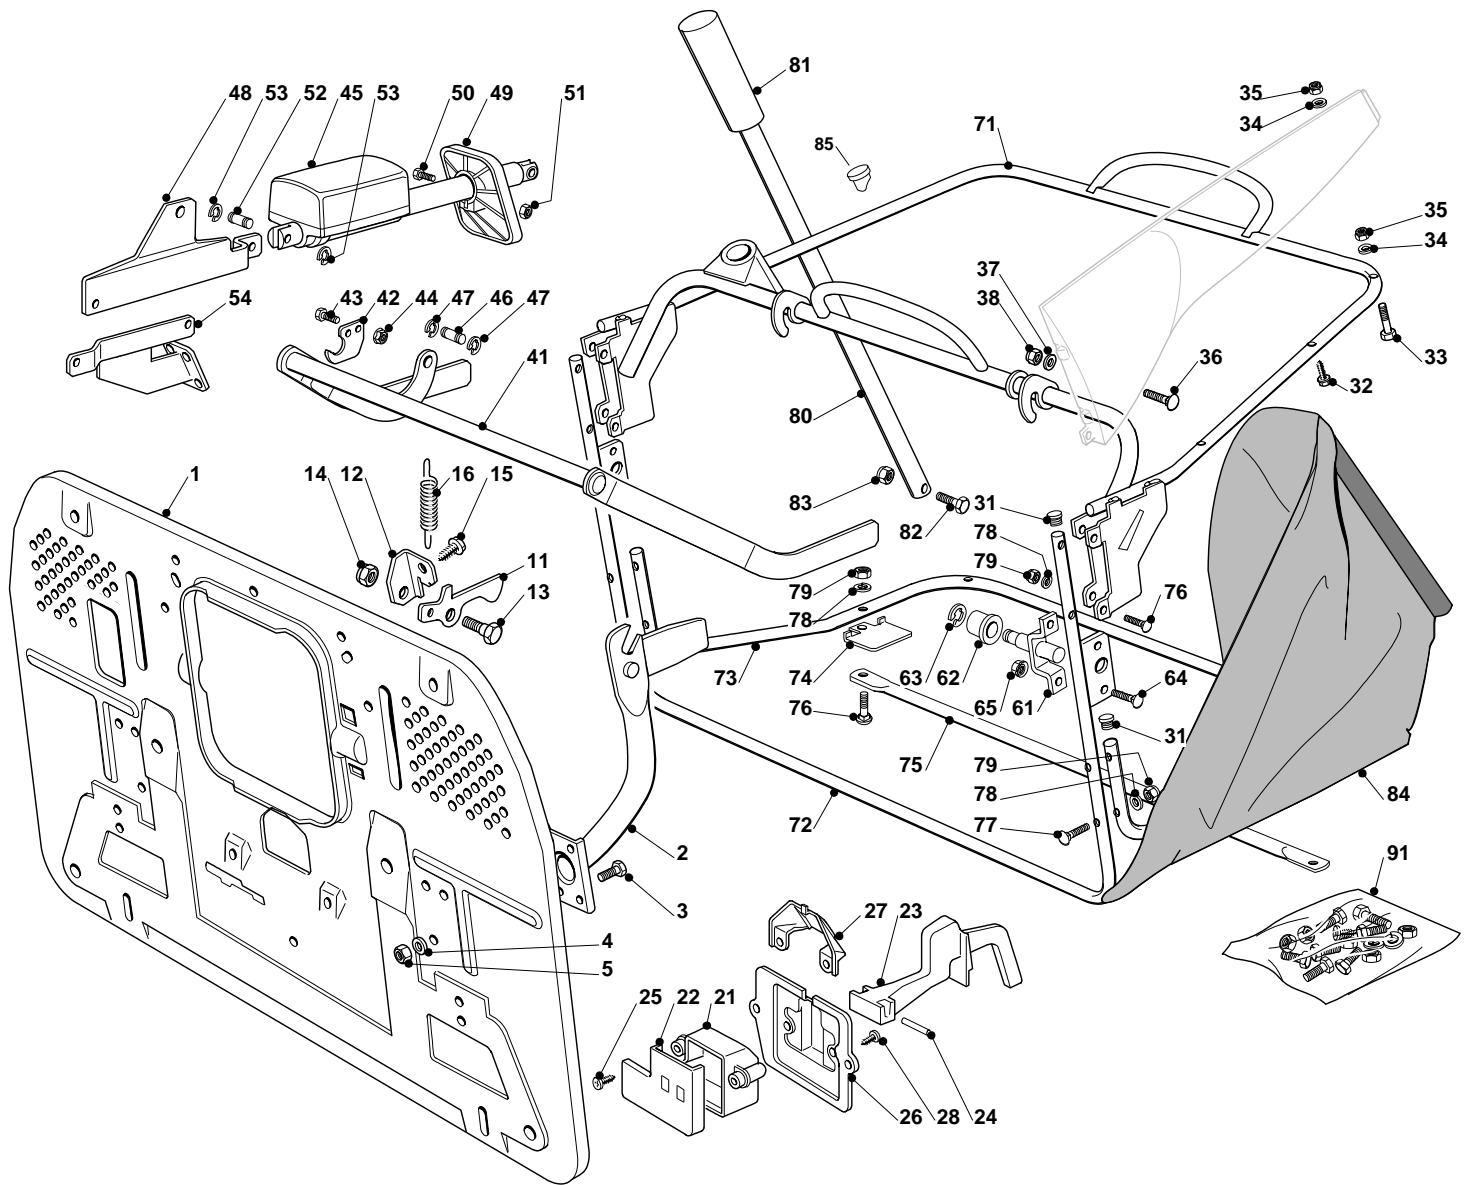

Overland 22 - Model Year 2010

Overland 22 - Model Year 2010

Pos. Fig.	Antal Quantity	Art No Part No	Benämning	Description	Anmärkning Notes
1	1	382547053/0	Mothäll	Plate	
2	2	82774245/0	Stöd	Support	
3	6	12793102/0	Skruv	Screw	
4	6	12523060/0	Bricka	Washer	
5	6	12293201/0	Mutter	Nut	
11	1	325774417/0	Fäste	Clamp	
12	1	25755031/0	Fästvinkel	Bracket	
13	1	25510080/0	Sprint	Pin	
14	1	12292102/0	Mutter	Nut	
15	1	12735122/0	Skruv	Screw	
16	1	27430579/0	Fjäder	Spring	
21	1	25600041/0	Skydd	Micro Protection	
22	1	25600042/0	Överbelastningsskydd	Protection Cover	
23	1	25318124/0	Arm	Lever	
24	1	12400030/0	Stift	Pin	
25	1	12728510/0	Skruv	Screw	
26	1	25785272/0	Knivskydd	Micro Protection	
27	1	25600048/0	Överbelastningsskydd	Protection Cover	
28	2	12728450/0	Skruv	Screw	
31	4	18566110/0	Plugg	Cap	
32	4	12735410/0	Skruv	Screw	
33	2	12689500/0	Skruv	Screw	
34	4	12521330/0	Bricka	Washer	
35	4	12154510/0	Mutter	Nut	
36	2	12815220/0	Skruv	Screw	
37	2	12521330/0	Bricka	Washer	
38	2	12154510/0	Mutter	Nut	
41	1	82000507/0	Axel	Axle	
42	2	25774317/0	Plåt	Plate	
43	4	12815210/0	Skruv	Screw	
44	4	12154510/0	Mutter	Nut	
45	1	18001000/0	Aktuator	Actuator	
46	1	25510083/0	Sprint	Pin	
47	2	12000955/0	Låsring	Benzing	
48	1	25785197/0	Stöd	Support	
49	1	25600060/0	Skydd	Protection	
50	1	12727795/0	Skruv	Screw	
51	1	12154330/0	Mutter	Nut	
52	1	25510083/0	Sprint	Pin	
53	2	12000955/0	Låsring	Benzing	
54	1	82650209/0	Reduktion	Stiffening	
61	2	82785147/0	Stöd	Support	
62	2	25690001/0	Sprint	Roll	
63	2	12000956/0	Låsring	Benzing	
64	4	12818690/0	Skruv	Screw	
65	4	12293201/0	Mutter	Nut	
71	1	382800079/1	Chassi	Upper Frame	
72	1	82800089/0	Chassi	Front Frame	
73	1	325800029/0	Chassi	Lower Frame	
74	1	25547131/0	Plåt	Plate	
75	1	382650039/0	Trådbygel	Lower Stiffening	
76	6	12815220/0	Skruv	Screw	
77	4	12815245/0	Skruv	Screw	
78	10	12521330/0	Bricka	Washer	
79	10	12154510/0	Mutter	Nut	
80	1	25869029/1	Rör	Rod	
81	1	25394508/0	Handtag	Handle	
82	1	12674550/0	Skruv	Screw	
83	1	12154510/0	Mutter	Nut