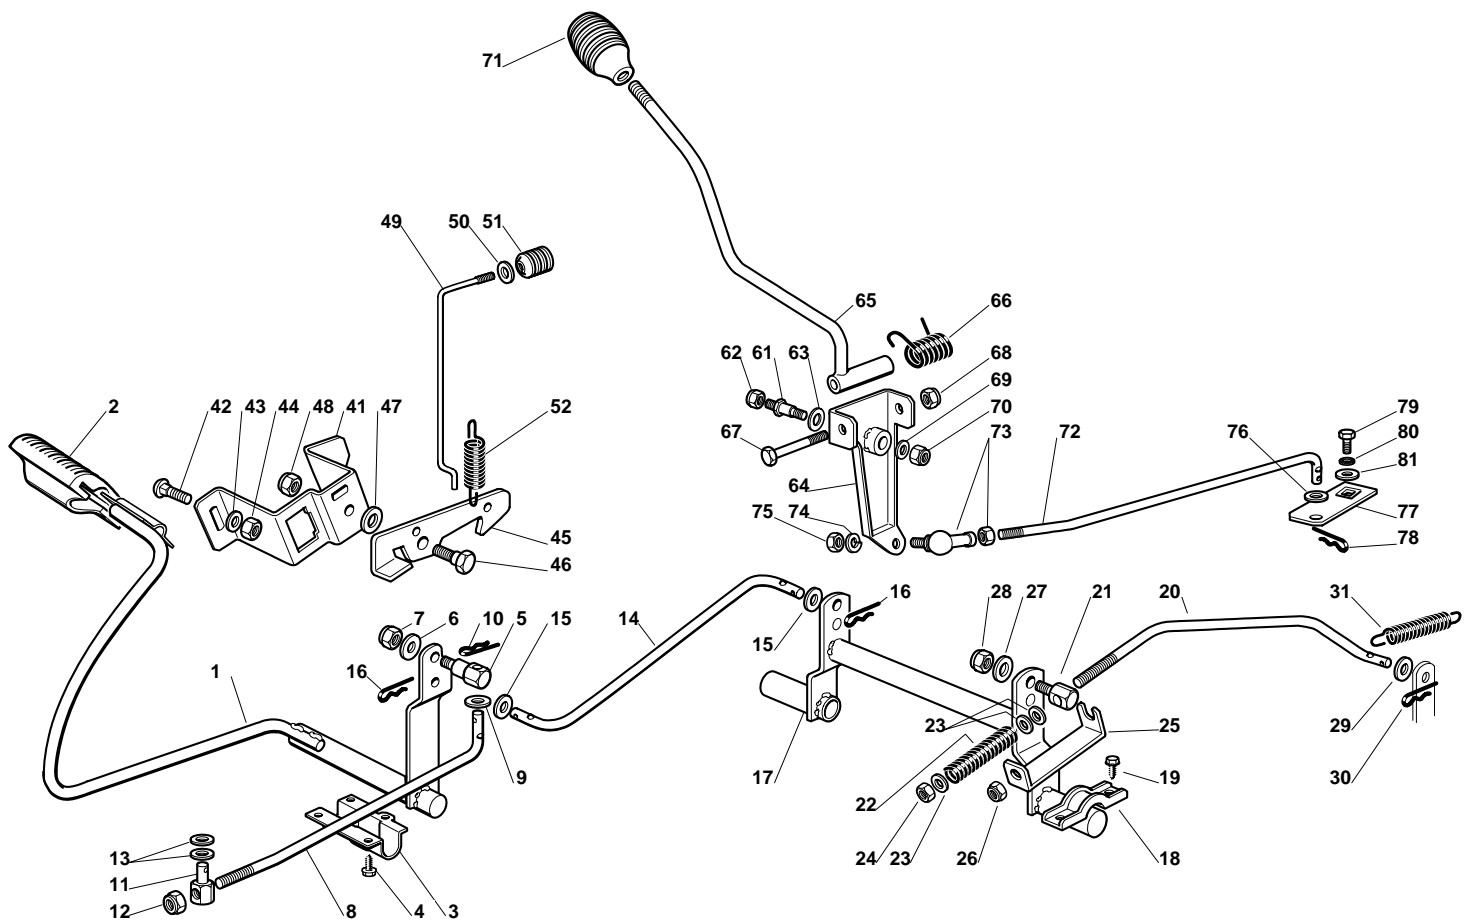

ST 10216 H - Model Year 2010

Pos. Fig.	Antal Quantity	Art No Part No	Benämning	Description	Anmärkning Notes
76	1	12521340/0	Bricka	Washer	
77	1	25318169/0	Arm	Gearshift	
78	1	24487997/0	Låsnål	Cotter Pin	
79	1	12735520/0	Skruv	Screw	
80	1	12540040/0	Bricka	Washer	
81	1	22680009/0	Bricka	Washer