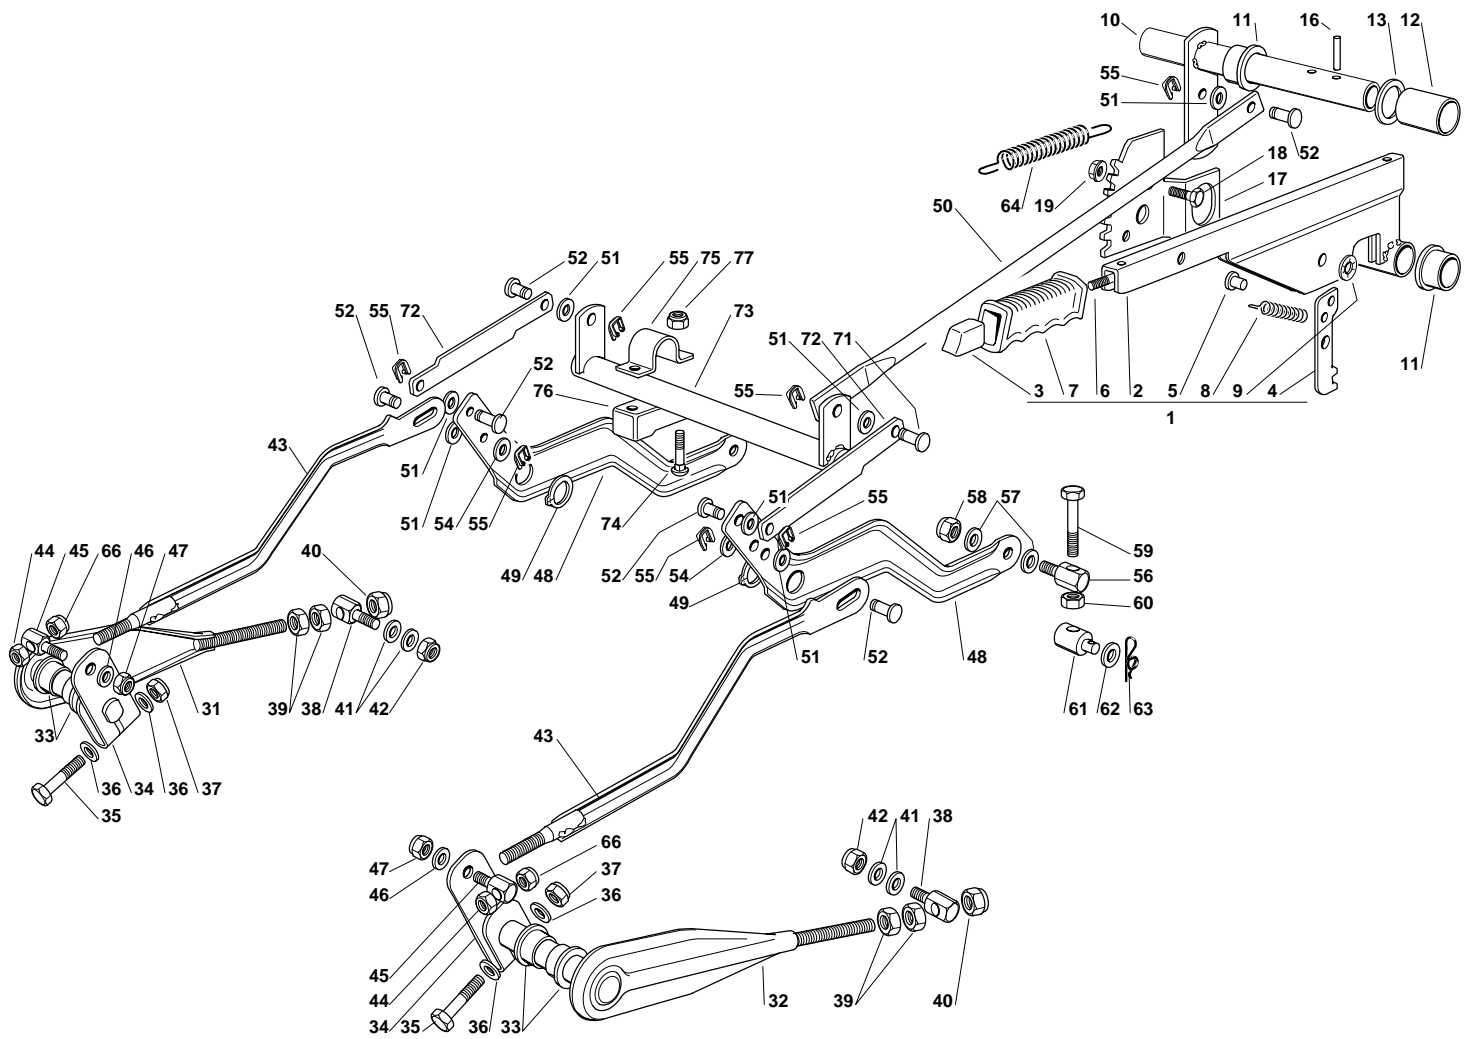

ST 10216 H - Model Year 2010

Pos. Fig.	Antal Quantity	Art No Part No	Benämning	Description	Anmärkning Notes
1	1	82300002/1		Lever Ass.Y (2 ÷ 9)	
2	1	82318139/0	Arm	Lever	
3	1	25605000/1	Tryckring	Button	
4	1	25470901/0	Dog	Dog	
5	1	25510011/0	Sprint	Pin	
6	1	25033002/0	Länk	Rod	
7	1	25394504/1	Knopp	Knob	
8	1	25430208/0	Fjäder	Spring	
9	1	12604899/0	Låsbricka	Crown Fastener	
10	1	382000551/0	Axel	Axle	
11	2	22034523/0	Bussning	Bush	
12	1	25160025/0	Distans	Spacer	
13	1	22672153/0	Bricka	Washer	
16	2	12620206/0	Stift	Pin	
17	1	25735506/1	Sector	Sector	
18	2	12792611/0	Skruv	Screw	
19	2	12293201/0	Mutter	Nut	
31	1	82318155/0	Right Lever (Mod. 102)	Right Lever (Mod. 102)	
32	1	82318157/0		Left Lever (Mod. 102)	
33	4	25040605/0	Bussning	Bush	
34	2	25318161/0	Arm	Lever	
35	2	12691700/0	Skruv	Screw	
36	4	12521350/0	Bricka	Washer	
37	2	12155000/0	Mutter	Nut	
38	2	25510056/0	Sprint	Pin	
39	4	12295200/0	Mutter	Nut	
40	2	12156602/0	Mutter	Nut	
41	4	25670008/1	Bricka	Washer	
42	2	12156602/0	Mutter	Nut	
43	2	82000477/2	Vevstake	Connecting Rod	
44	2	12155000/0	Mutter	Nut	
45	2	25510055/0	Sprint	Pin	
46	2	12521350/0	Bricka	Washer	
47	2	12155000/0	Mutter	Nut	
48	2	25318153/1	Rear Lever	Rear Lever	
49	2	12609255/0	Seegerring	Seeger	
50	1	325033071/0	Vevstake	Connecting Rod	
51	7	25670011/0	Bricka	Washer	
52	7	125510117/0	Sprint	Pin (Mod. 122)	
54	2	12521350/0	Bricka	Washer	
55	7	12436050/0	Låsplatta	Plate	
56	2	25510056/0	Sprint	Pin	
57	4	25670008/1	Bricka	Washer	
58	2	12156602/0	Mutter	Nut	
59	2	12794980/0	Skruv	Screw (Mod. 102)	
60	2	12295200/0	Mutter	Nut	
61	2	25510070/0	Sprint	Pin	
62	2	12523090/0	Bricka	Washer	
63	2	24487998/0	Låsnål	Cotter Pin	
64	1	25430218/0	Fjäder	Spring	
66	2	12293200/0	Mutter	Nut	
71	1	25510048/0	Sprint	Pin (Mod. 122)	
72	2	325318223/0	Arm	Lever	
73	1	382000547/0	Axel	Axle	
74	4	12815240/0	Skruv	Screw	
75	2	325547203/0	Plåt	Plate	
76	2	325785292/0	Stöd	Bracket	
77	4	12154510/0	Mutter	Nut