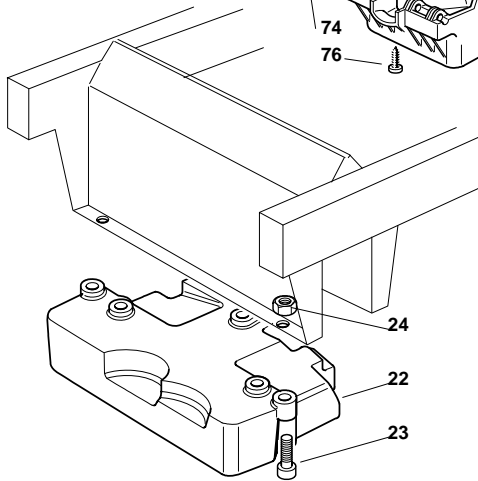

ST 10216 H - Model Year 2010

ST 10216 H - Model Year 2010

Pos. Fig.	Antal Quantity	Art No Part No	Benämning	Description	Anmärkning Notes
2	1	82400003/1	Exit Protection	Ejection Guard	
3	1	25869043/0	Support	Support	
4	2	18566112/0	Plugg	Cap	
5	2	12689515/0	Skruv	Screw	
6	2	12154510/0	Mutter	Nut	
7	2	25510022/0	Sprint	Pin	
8	2	24487998/0	Låsnål	Cotter Pin	
9	1	24487999/0	Låsnål	Cotter Pin	
22	1	25519997/1	Weight	Weight	
23	3	12760520/0	Skruv	Screw	
24	3	12155000/0	Mutter	Nut	
42	1	82735502/0	Fäste	Bracket Right Hitch Support	
43	1	25774213/0	Fäste	Bracket Left Hitch Support	
44	1	382033105/1	Stång	Rod	
45	1	25510021/1	Sprint	Pin	
46	2	24487999/0	Låsnål	Cotter Pin	
51	1	182180090/0	Batteriladdare	Battery Charger	
51	1	182180091/0	Batteriladdare	Battery Charger (U.K.)	
72	1	325140097/0	Deflektor	Deflector (Mod. 102)	
73	1	25394005/0	Styre	Handle	
74	1	25510077/0	Sprint	Pin	
75	1	25430245/0	Fjäder	Spring	
76	1	12735405/0	Skruv	Screw	
77	1	25280000/1	Handtag	Handgrip	
78	1	25840011/1	Elastic Tie-Rod	Elastic Tie-Rod	
79	2	25253004/0	Hake	Hook