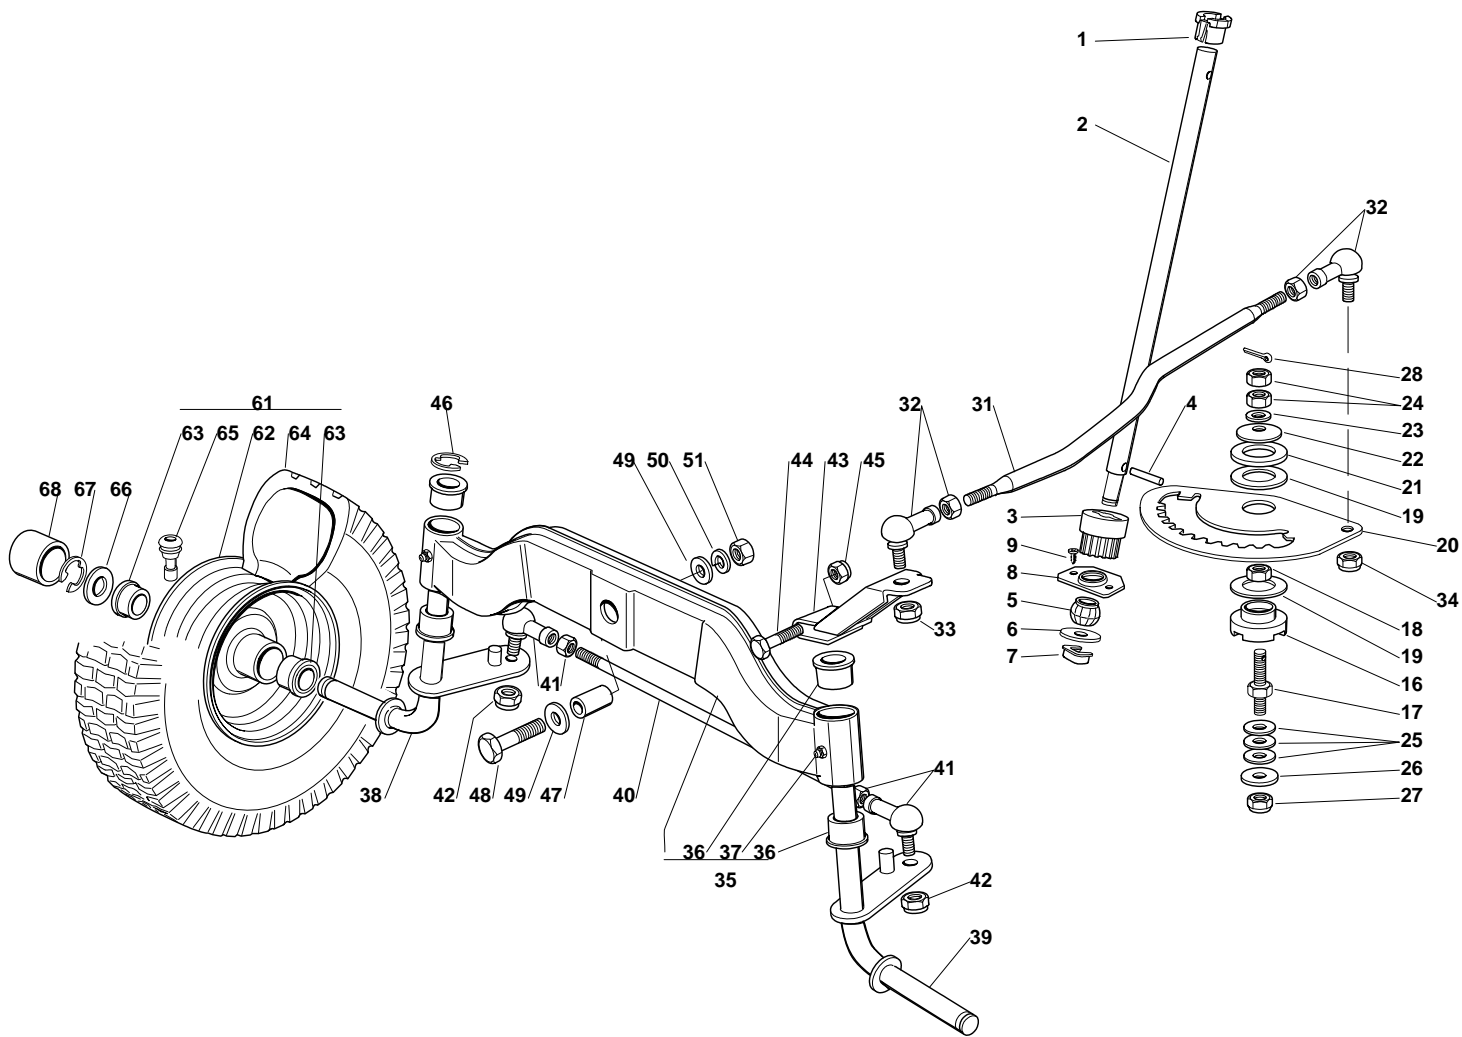

ST 10216 H - Model Year 2010

Pos. Fig.	Antal Quantity	Art No Part No	Benämning	Description	Anmärkning Notes
1	1	25038004/0	Bussning	Bush	
2	1	25520005/0	Steering Column	Steering Column	
3	1	25570000/2	Drev	Pinion	
4	1	12622650/0	Stift	Pin	
5	1	25743000/0	Ledkåpa, vä+hö	Joint	
6	1	12521370/0	Bricka	Washer	
7	1	12436030/0	Platta	Plate	
8	1	25785213/0	Stöd	Support	
9	2	12729601/1	Skruv	Screw	
16	1	25040617/0	Bussning	Bush	
17	1	25510065/1	Sprint	Pin	
18	1	12295200/0	Mutter	Nut	
19	2	25670012/0	Bricka	Washer	
20	1	25735507/0	Steering Shaft	Steering Shaft	
21	1	25670014/0	Bricka	Washer	
22	1	22160400/0	Bricka	Elastic Washer	
23	1	12521360/0	Bricka	Washer	
24	2	12295200/0	Mutter	Nut	
25	3	22672150/0	Bricka	Washer	
26	1	12523080/0	Bricka	Washer	
27	1	12156602/0	Mutter	Nut	
28	1	12141418/0	Låsnål	Cotter Pin	
31	1	25033003/1	Stång	Steering Rod	
32	2	22746600/0	Ledkåpa, vä+hö	Joint	
33	1	12156602/0	Mutter	Nut	
34	1	12156602/0	Mutter	Nut	
35	1	82034001/3	Equalizer With Bush (With 36 + 37)	Equalizer With Bush (With 36 + 37)	
36	4	25034002/1	Bussning	Brass	
37	2	12379511/0	Smörjnippl	Grease Dispenser	
38	1	82230349/0	Right Stub Axle	Right Stub Axle	
39	1	82230348/0	Left Stub Axle	Left Stub Axle	
40	1	25840001/0	Stång	Tie Rod	
41	2	22746600/0	Ledkåpa, vä+hö	Joint	
42	2	12156602/0	Mutter	Nut	
43	1	82318101/0	Arm	Lever	
44	1	12691700/0	Skruv	Screw	
45	1	12155000/0	Mutter	Nut	
46	1	12001000/0	Låsring	Snap Ring	
47	1	25160005/0	Distans	Spacer	
48	1	12694100/0	Skruv	Screw	
49	2	12521390/0	Bricka	Washer	
50	1	12587900/0	Grower	Grower	
51	1	12295800/0	Mutter	Nut	
61	2	82680002/2	Framhjul Kpl	Front Wheel Turf Saver Carlisle	
61	2	82680005/1	Framhjul Kpl	Front Wheel Deli Tire	
62	2	82000590/1	Rimm	Rimm	
63	4	25122200/2	Lager	Bearing	
64	2	25590000/0	Tire Turf Saver Carlisle	Tire Turf Saver Carlisle	
64	2	25590002/0	Shoe	Tire Deli Tire	
65	2	25950000/0	Ventil	Valve	
66	2	25670005/1	Bricka	Washer	
67	2	12001000/0	Låsring	Snap Ring	
68	2	22110230/0	Lock	Cap