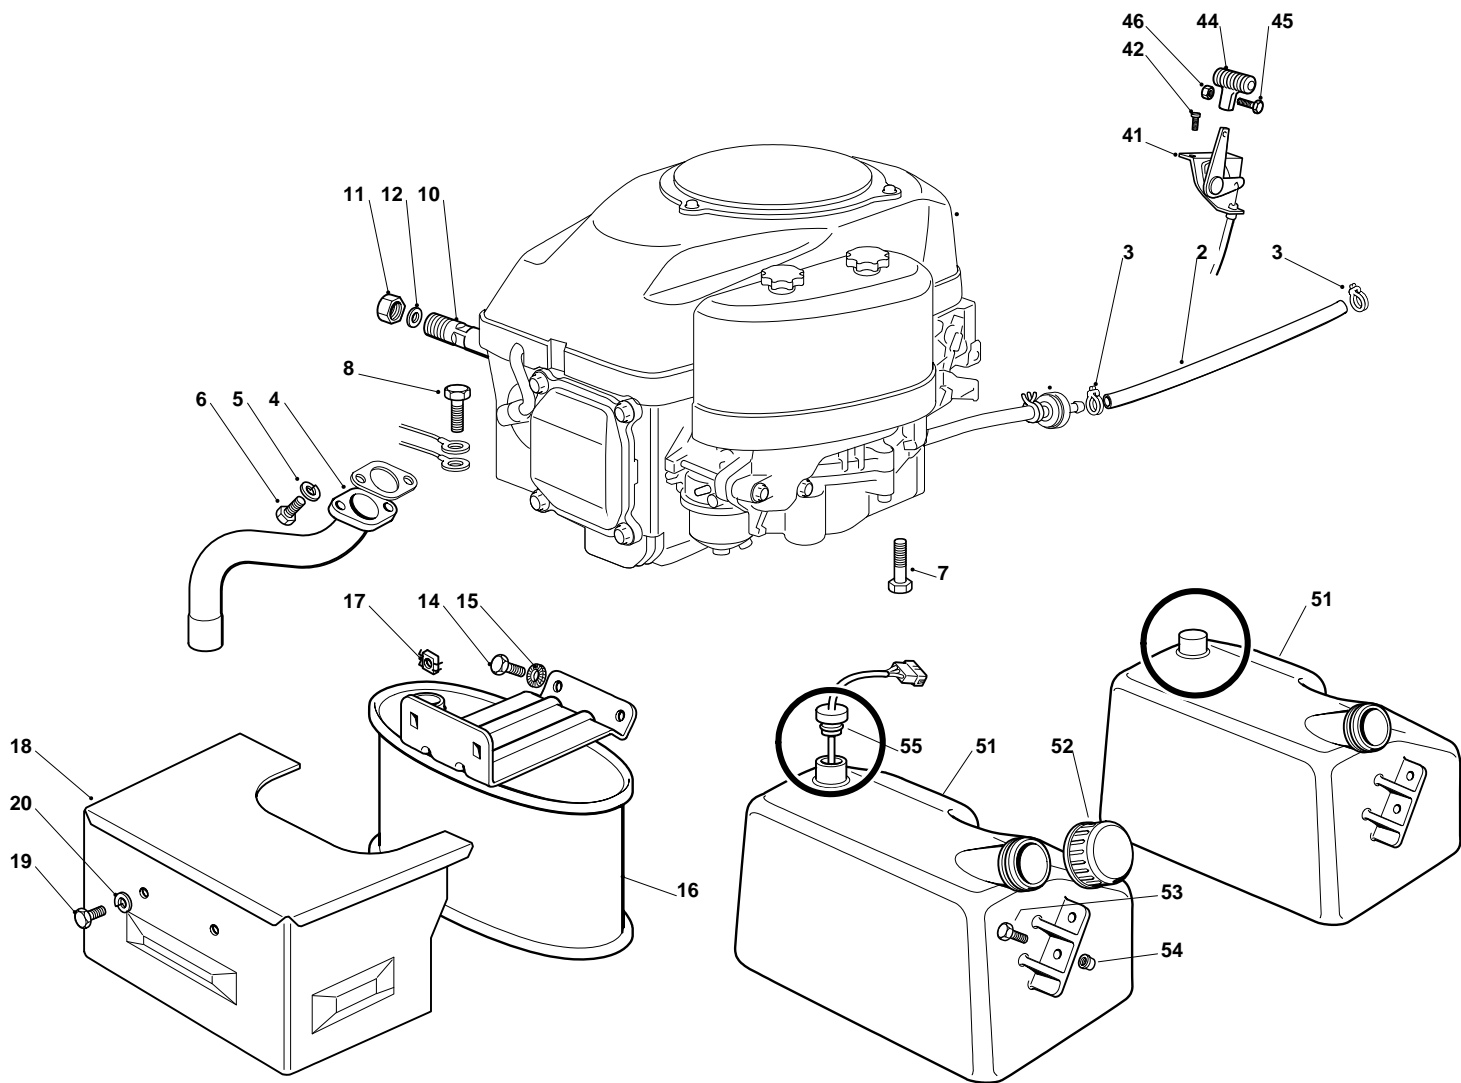

ST 10216 H - Model Year 2010

Pos. Fig.	Antal Quantity	Art No Part No	Benämning	Description	Anmärkning Notes
1	1	—	Motor kpl	Engine	
2	1	25869057/0	Vevstake	Connecting Tube (1000 Mm)	
3	4	18375051/1	Slangklämma	Fair Led	
4	1	118738231/1	Avgasrör	Exhaust Tube	
5	2	12583500/0	Låsbricka	Grower	
6	2	12737450/0	Skruv	Screw	
7	4	112735108/1	Skruv	Screw	
8	1	12735599/0	Skruv	Screw	
10	1	27598060/0	Oil Discharge Extension	Oil Discharge Extension	
11	1	18737849/0	Lock	Oil Cap	
12	1	18401001/1	Tätningring	Oil Seal	
14	2	12793102/0	Skruv	Screw	
15	2	12540260/0	Bricka	Washer	
16	1	182750010/0	Ljuddämpare	Muffler	
17	2	12360425/0	Mutter	Nut	
18	1	382598039/0	Skydd	Guard	
19	2	12792611/0	Skruv	Screw	
20	2	12583500/0	Låsbricka	Grower	
41	1	182000212/0	Gasreglage	Accelerator	
42	2	125943012/0	Skruv	Screw	
44	1	25394501/0	Handtag	Handle	
45	1	12726388/0	Skruv	Screw	
46	1	12290800/0	Mutter	Nut	
51	1	25735110/3	Tank	Tank	
51	1	25735111/3	Tank	Tank	
52	1	25795000/1	Lock	Cap	
53	2	12788910/0	Skruv	Screw	
54	2	12500092/0	Rivet	Rivet	
55	1	25290000/0	Fuel Level Indicator	Fuel Level Indicator