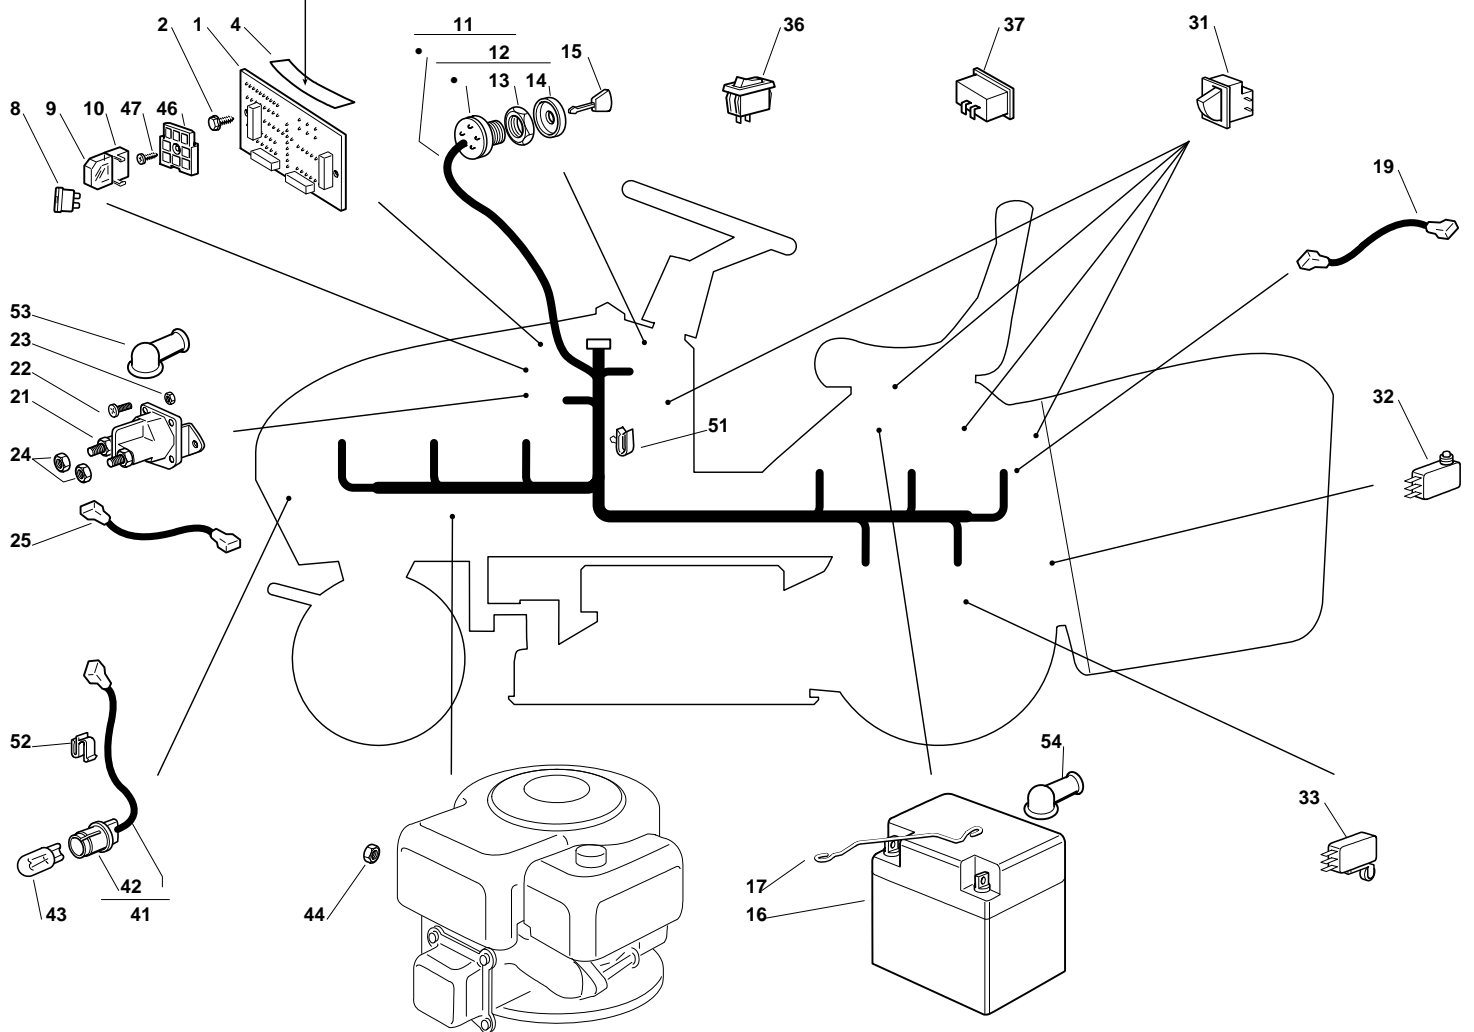

ST 10216 H - Model Year 2010

Pos. Fig.	Antal Quantity	Art No Part No	Benämning	Description	Anmärkning Notes
1	1	25722412/1	Electronic Card	Electronic Card	
2	3	12735105/0	Skruv	Screw	
4	1	25420004/0	Check Control	Check Control (A)	
8	1	33340036/0	Säkring	Fuse 25 A	
8	1	33340040/0	Säkring	Fuse 10 A	
9	2	33215000/0	Kåpa	Cover	
10	2	33500007/0	Säkring	Fuse Carrier	
11	1	82040137/0	Kabel	Cables Ass.Y	
12	1	18450065/1	Brytare	Starting Switch	
13	1	18400861/0	Ringmutter	Ringnut	
14	1	18565351/0	Hus	Ringnut Protection	
15	1	18210016/1	Starting Key	Starting Key	
16	1	18120002/1	Batteri	Battery	
17	1	25430230/0	Fjäder	Spring	
19	1	125065030/0	Kabel	Connecting cable	
21	1	18736110/0	Starter Relay	Starter Relay	
22	2	12791011/0	Skruv	Screw	
23	2	12292102/0	Mutter	Nut	
24	2	12360352/0	Mutter	Nut	
25	1	25065017/0	Kabel	Cable	
31	4	119410615/0	Micro	Micro	
32	1	19410605/1	Brytare	Full Grasscat. Microsw.	
33	1	19410609/0	Neutral Switch (Hydro)	Neutral Switch (Hydro)	
34	1	19410608/1	Neutral Switch (Mech.)	Neutral Switch (Mech.)	
35	1	25065026/0	Kabel	Cable (Mech.)	
36	1	18450060/1	Farilamp Switch	Farilamp Switch	
37	1	18230000/0	Hour Counter	Hour Counter	
38	1	18450067/0	Kopplingshus	Clutch Switch	
39	1	18203852/0	Tätningshylsa	Protection	
41	1	82040070/0	Kabel	Cable	
41	1	82040073/0	Kabel	Cable	
42	2	33500030/0	Lamp Holder	Lamp Holder	
43	2	18459100/0	Farilamp For Lights	Farilamp For Lights	
44	1	12361005/0	Mutter	Nut	
46	1	133500010/1	Plåt	Plate	
47	1	12735170/0	Skruv	Screw	
51	5	33320506/0	Kabelhållare	Fairled	
52	1	33320504/0	Kabelhållare	Fairled	
53	1	18564861/1	Tätningshylsa	Protection	
54	1	18564864/1	Tätningshylsa	Protection	
61	1	382394853/0		Switch Ass.Y (Hydro)	
62	1	19410609/0	Neutral Switch (Hydro)	Neutral Switch (Hydro)	
63	2	12735602/0	Skruv	Screw	
64	2	12581100/0	Bricka	Grower	
65	2	12290791/0	Mutter	Nut	
66	2	12735110/0	Skruv	Screw