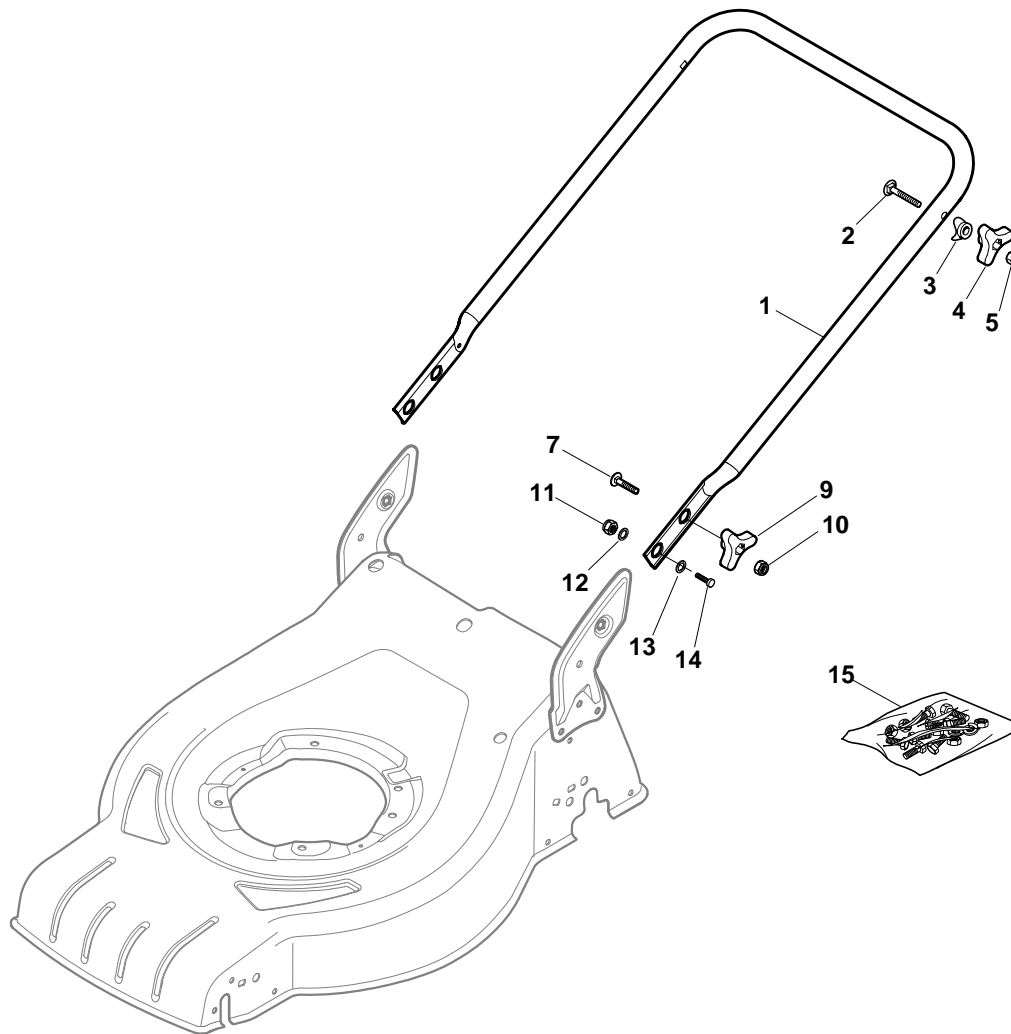

COMBI 48 SB - Model Year 2011

Pos. Fig.	Antal Quantity	Art No Part No	Benämning	Description	Anmärkning Notes
1	1	381006737/0	Styre-underdel	Handle, Lower Part	
2	2	12819120/0	Skruv	Screw	
3	2	22680006/1	Bricka	Washer	
4	2	22399900/0	Knopp	Knob	
4	2	322399840/0	Knopp	Yellow, Knob	
4	2	322399846/0	Knopp	Red, Knob	
5	2	12293200/0	Mutter	Nut	
7	2	12818900/0	Skruv	Screw	
9	2	22399900/0	Knopp	Knob	
9	2	322399840/0	Knopp	Yellow, Knob	
9	2	322399846/0	Knopp	Red, Knob	
10	2	12293200/0	Mutter	Nut	
11	2	12155000/0	Mutter	Nut	
12	2	12521350/0	Bricka	Washer	
13	2	12369500/0	Fjäderbricka	Elastic Washer	
14	2	12760605/0	Skruv	Screw	
15	1	381008691/0	Skrivsats	Outfit, Screws	
15	1	381008692/0	Skrivsats	Yellow Outfit, Screws	
15	1	381008695/0	Skrivsats	Red Outfit, Screws