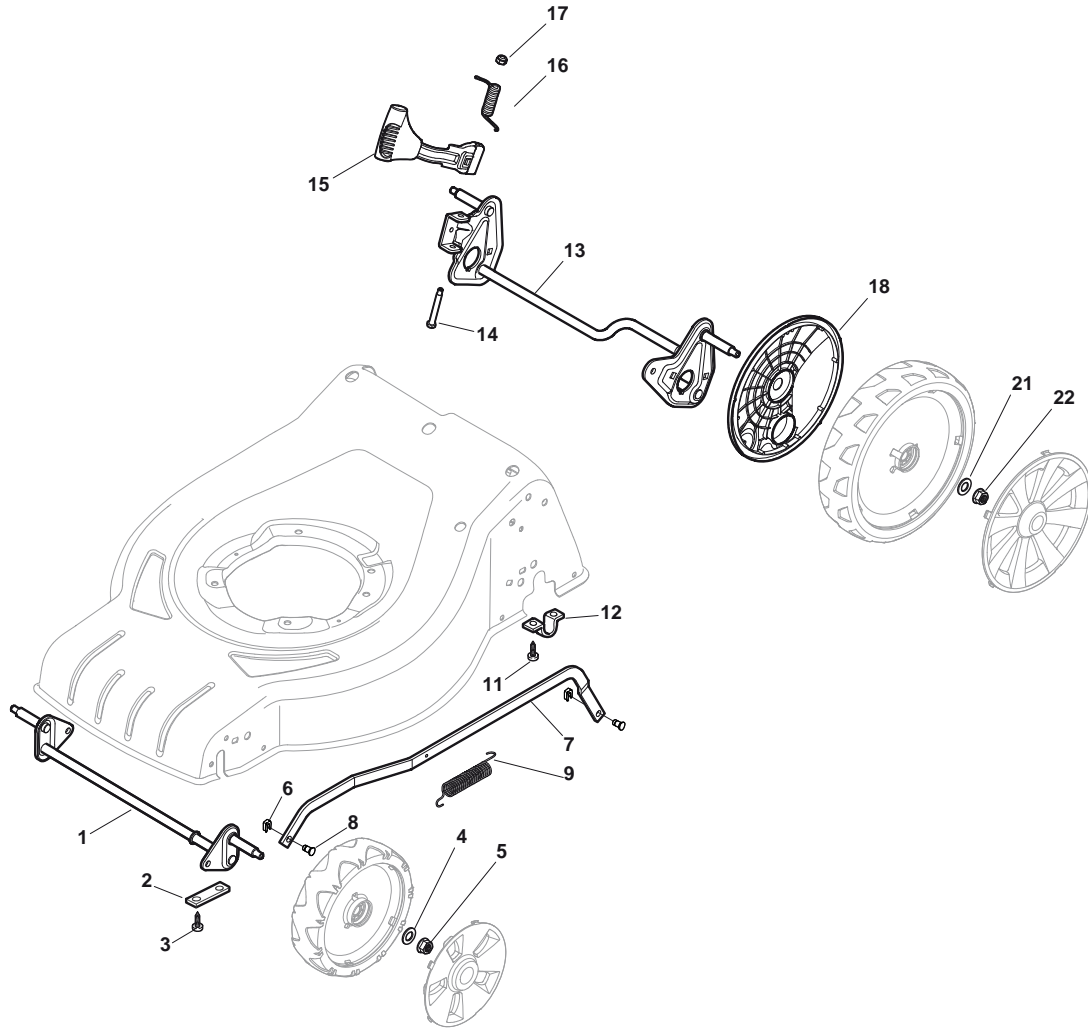

Genuine Spare Parts

www.stiga.com

COMBI 48 SB Model Year 2011

- Use GLOBAL GARDEN PRODUCT Genuine Spare Parts specified in the parts list for repair and/or replacement.
- The contents described in the parts list may change due to improvement.
- The drawings of the spare parts are only indicative and might not represent the part in question exactly.
- The indications "right" - "left" - "front" - "rear" refer to the position of the operator when using the machine.
- When placing orders of parts for repair and/or replacement, make sure that the illustrated parts list is the one applying to the machine's year of manufacture, as shown on the identification plate attached to the machine.

COMBI 48 SB - Model Year 2011

Pos. Fig.	Antal Quantity	Art No Part No	Benämning	Description	Anmärkning Notes
1	1	381302821/0	Framhjul	Axle, Front Wheels	
2	2	22545142/0	Plåt	Plate	
3	4	112728698/0	Skruv	Screw	
4	2	12521350/0	Bricka	Washer	
5	2	12155000/0	Mutter	Nut	
6	2	112436051/0	Plåt	Plate	
7	1	322869673/0	Höjdinställn.stång	Rod, Height Adjustment	
8	2	122519820/0	Stift	Pin	
9	1	122446193/0	Fjäder	Spring	
11	4	112728698/0	Skruv	Screw	
12	2	22545152/0	Plåt	Plate	
13	1	381302817/0	Stödhjul	Axle, Rear Wheels	
14	1	122534131/0	Stift	Pin	
15	1	381003357/0	Höjdinställn.spak	Lever, Height Adjustment	
16	1	122446192/0	Fjäder	Spring	
17	1	12154510/0	Mutter	Nut	
18	2	322600205/0	Hjulsydd	Wheel Protection	
21	2	12521350/0	Bricka	Washer	
22	2	12155000/0	Mutter	Nut	

Pos. Fig.	Antal Quantity	Art No Part No	Benämning	Description	Anmärkning Notes
1	2	381007448/0	Hjul Ø 180	Wheel Ø 180	
2	4	19216035/0	Kullager	Bearing	
3	2	322110638/0	Navkapsel-grå	Hub Cap Grey	
5	2	381007467/0	Hjul Ø 240	Wheel Ø 240	
6	4	19216035/0	Kullager	Bearing	
7	6	112728706/0	Skruv	Screw	
8	2	322120117/0	Ringdrev	Ring Gear	
9	2	322110639/0	Navkapsel-grå	Hub Cap Grey	