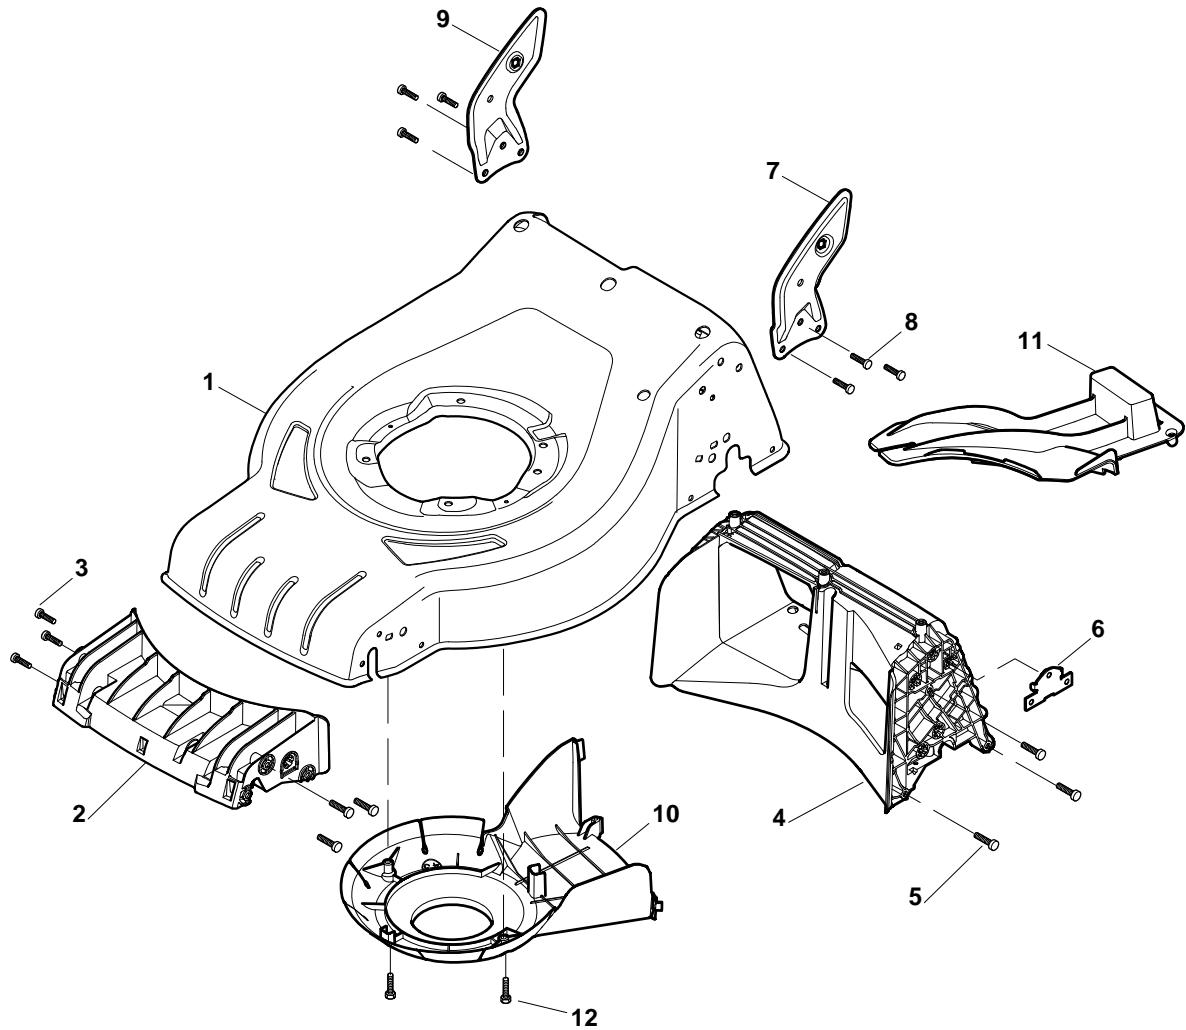

Pos. Fig.	Antal Quantity	Art No Part No	Benämning	Description	Anmärkning Notes
1	1	381004018/0	Chassi-röd	Deck Red	
1	1	381004024/0	Chassi-svart	Deck Black	
2	1	322108301/0	Ledpllt-främre	Front Conveyor Assy	
3	6	112728699/0	Skruv	Screw	
4	1	322108302/0	Ledpllt-bakre	Rear Conveyor Assy	
5	6	112728699/0	Skruv	Screw	
6	2	322545213/0	Plåt	Plate	
7	1	381005139/0	Fäste-vä	Bracket, L	
8	6	112727801/0	Skruv	Screw	
9	1	381005137/0	Fäste-hö	Bracket, R	
10	1	322060242/0	Remskydd	Protection, Belt	
11	1	322140239/0	Deflektor	Deflector	
12	2	12728530/0	Skruv	Screw