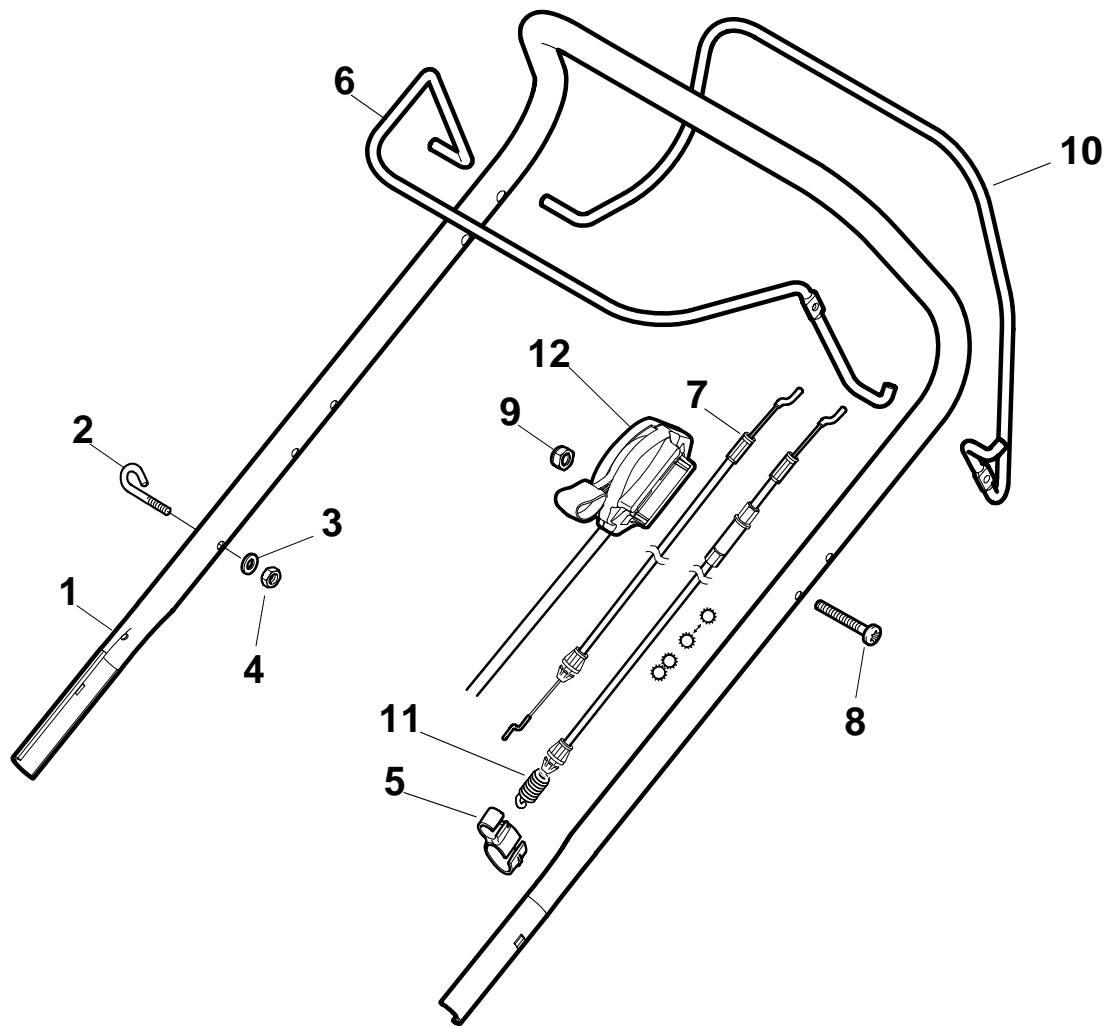

COMBI 48 SB - Model Year 2011

Pos. Fig.	Antal Quantity	Art No Part No	Benämning	Description	Anmärkning Notes
1	1	381006739/0	Styre-överdel	Handle, Upper Part	
1	1	381006745/0	Styre-överdel	Handle, Upper Part with sponge handgrip	
2	1	22430313/0	Snörhållare	Guide Spring	
3	1	12521330/0	Bricka	Washer	
4	1	12154510/0	Mutter	Nut	
5	1	118390020/0	Kabelhållare	Fairlead	
6	1	181003363/0	Reglagebygel	Lever, Engine Brake	
7	1	181030056/0	Motorbromswire	Cable, Thread Eng. Brake	
8	1	12727783/0	Skruv	Screw	
9	1	12154510/0	Mutter	Nut	
10	1	181003364/0	Reglagebygel-drivning	Lever, Driving	
11	1	381030051/0	Kopplingswire	Cable, Rear Drive	
12	1	181005511/0	Gaswire	Throttle Cable