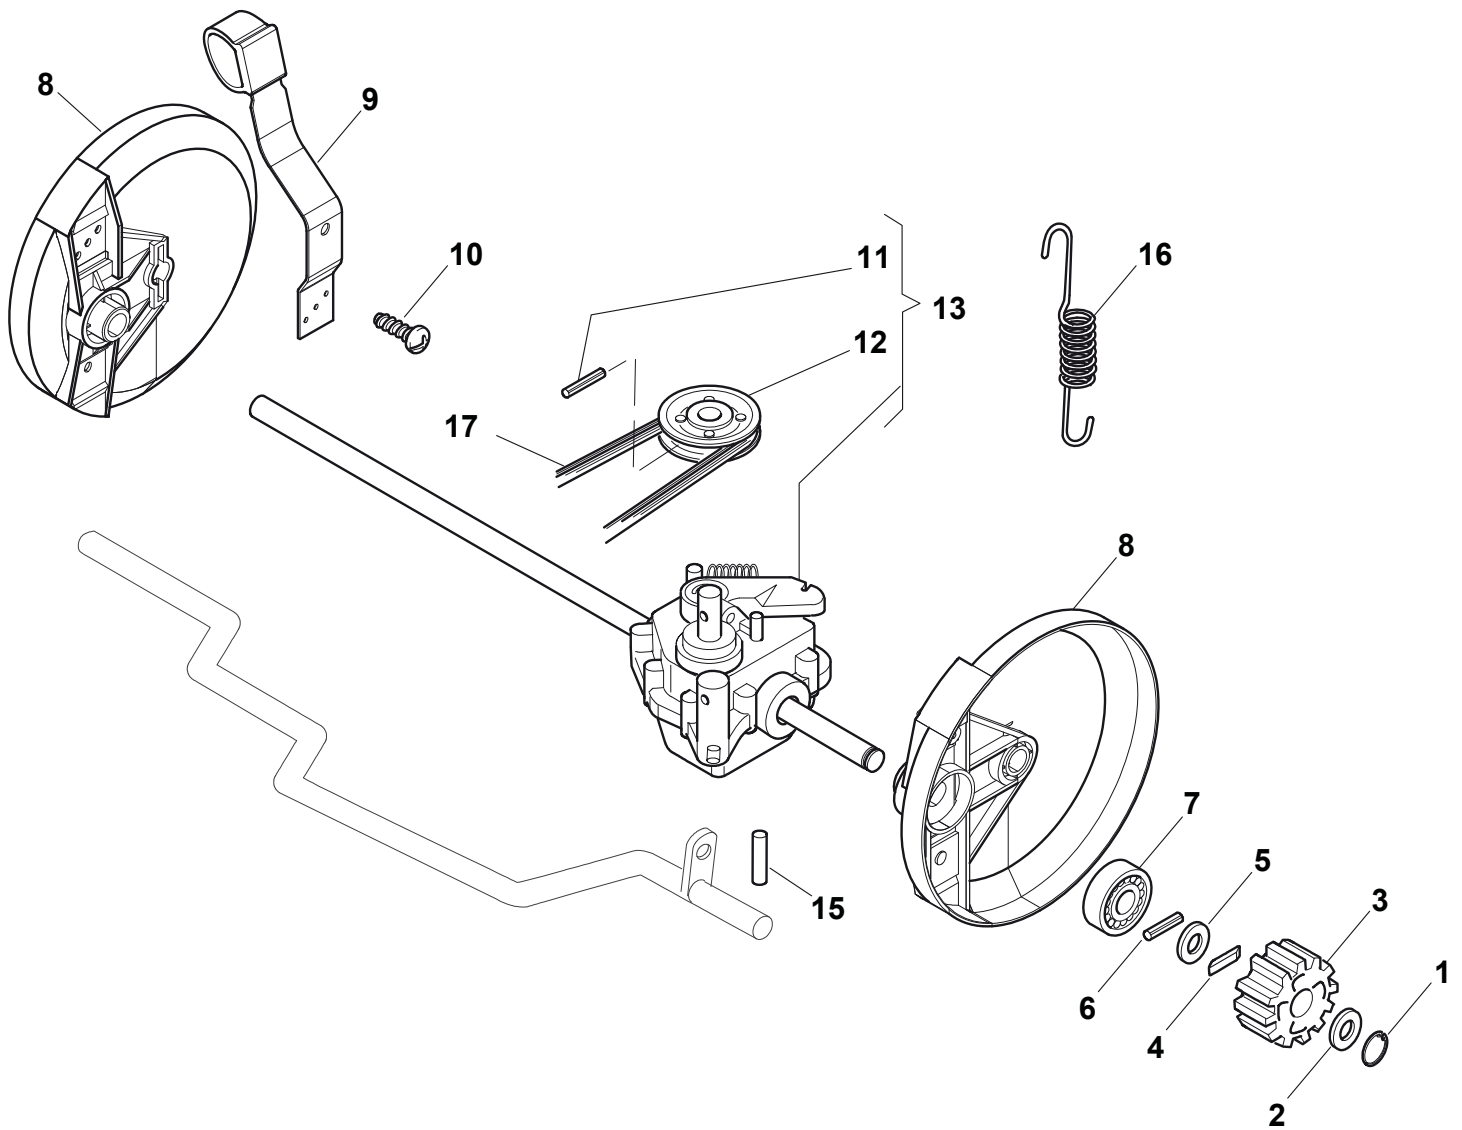

COLLECTOR 53 S B

COLLECTOR 53 S B

Pos. Fig.	Antal Quantity	Art No Part No	Benämning	Description	Anmärkning Notes
1	2	12608520/0	Låsbricka	Seeger	
2	2	22160520/0	Dammskydd	Dust Cover	
3	2	22570125/0	Drev	Pinion	
4	2	22076645/0	Chassi-röd	Key	
5	2	22160520/0	Dammskydd	Dust Cover	
6	2	12622620/0	Stift	Pin	
7	2	22122202/0	Distans	Spacer	
8	2	22600106/1	Hjulskydd	Protection, Wheel	
9	1	81003303/0	Höjdinställningsspak	Lever, Height Adjustment	
10	2	12728689/0	Skruv	Screw	
11	1	12713801/0	Skruv	Dowel	
12	1	22601909/0	Remskiva	Pulley	
13	1	181003093/1	Transmission	Gear Box	
15	2	22753001/0	Stift	Pin	
16	1	22450438/0	Fjäder	Spring	
17	1	35064100/0	Drivrem Z 30	Belt Z 30