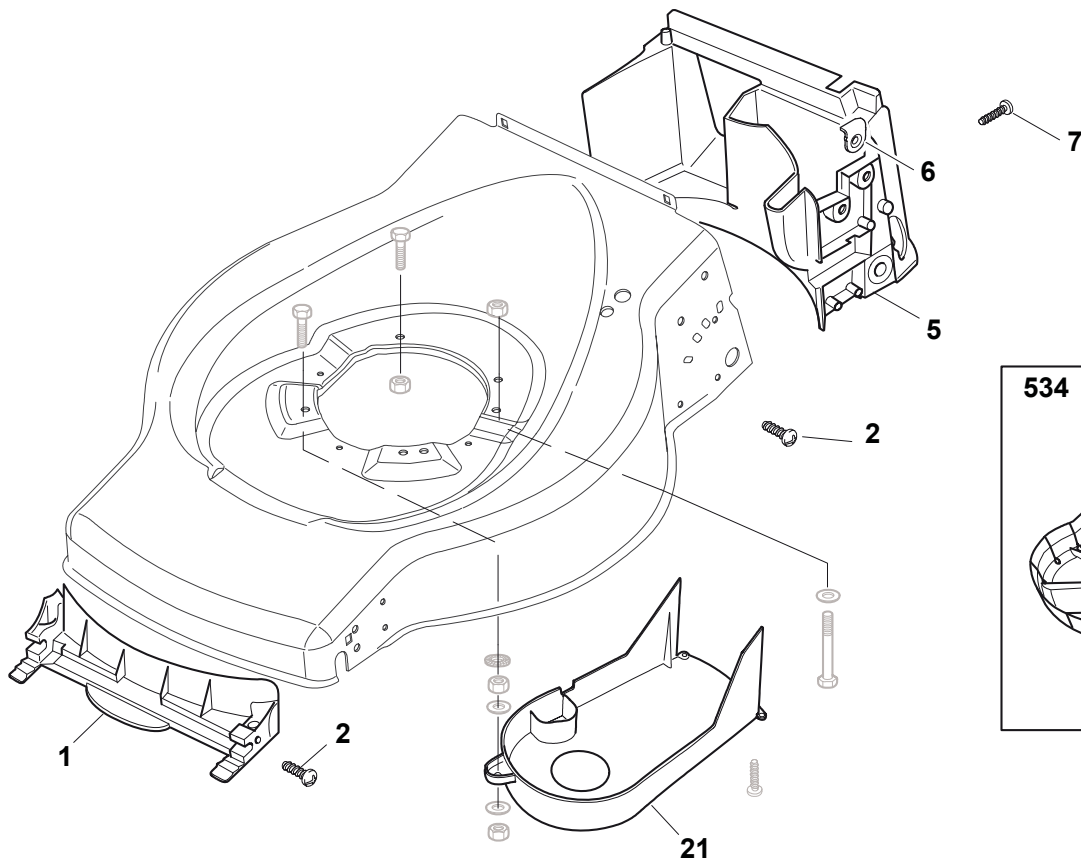

COLLECTOR 53 S B

COLLECTOR 53 S B

Pos. Fig.	Antal Quantity	Art No Part No	Benämning	Description	Anmärkning Notes
1	1	22108271/0	Ledplåt-främre	Front Conveyor Assy	
2	6	12728686/0	Skruv	Screw	
5	1	22108272/2	Ledplåt-främre	Rear Conveyor Assy	
6	4	322545189/0	Plåt	Plate	
7	2	12728686/0	Skruv	Screw	
21	1	322060222/0	Remskydd	Protection, Belt