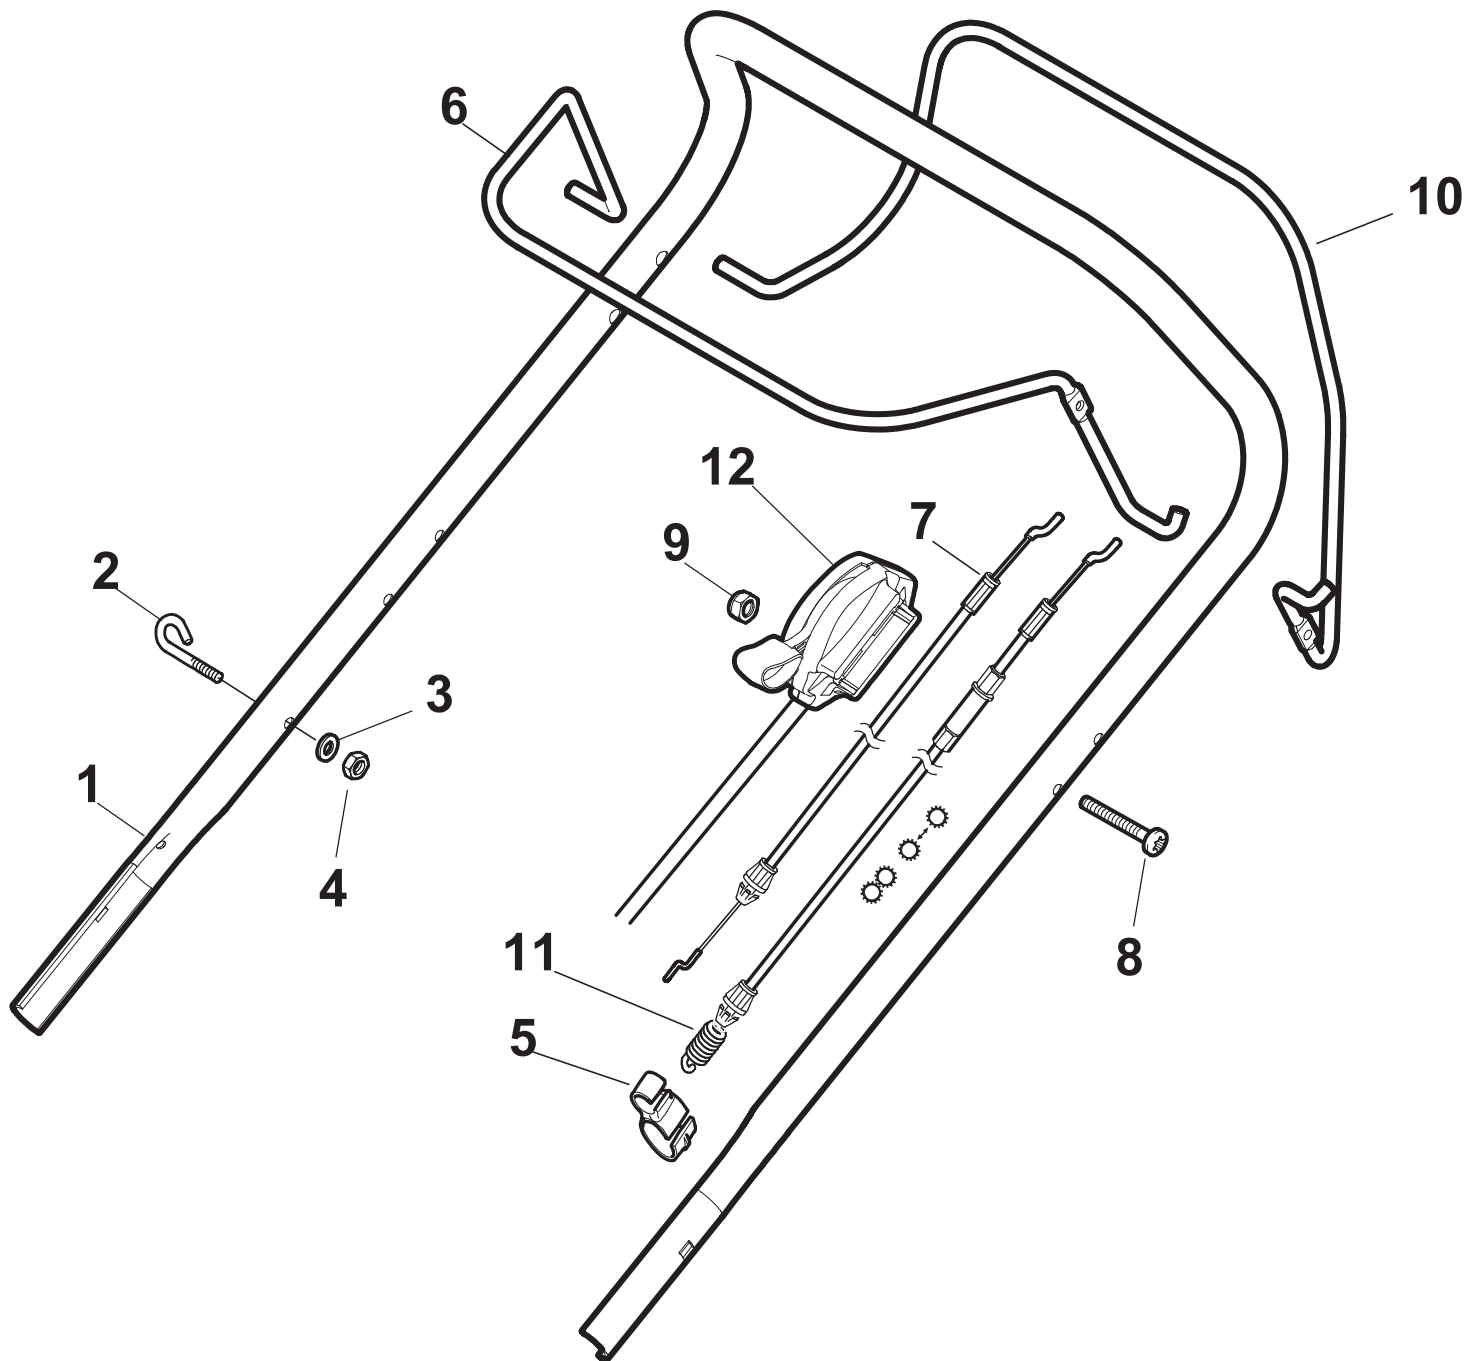

COLLECTOR 53 S B

COLLECTOR 53 S B

Pos. Fig.	Antal Quantity	Art No Part No	Benämning	Description	Anmärkning Notes
1	1	381006739/0	Handle, Upper Part	Handle, Upper Part	
1	1	381006745/0	Handle, Upper Part with sponge handgrip	Handle, Upper Part with sponge handgrip	
2	1	122430313/0	Ögla	Guide Spring	
3	1	112521330/0	Bricka	Washer	
4	1	112154510/0	Nut	Nut	
5	1	118390020/0	Fairlead	Fairlead	
6	1	181003363/1	Lever, Engine Brake Black	Lever, Engine Brake Black	
7	1	181030057/0	Cable, Thread Eng. Brake	Cable, Thread Eng. Brake	
8	1	112727783/0	Skruv	Screw	
9	1	112154510/0	Nut	Nut	
10	1	181003364/0	Lever, Driving Black	Lever, Driving Black	
11	1	381030082/0	Cable, Rear Drive	Cable, Rear Drive	
12	1	181005508/0	Throttle Cable	Throttle Cable