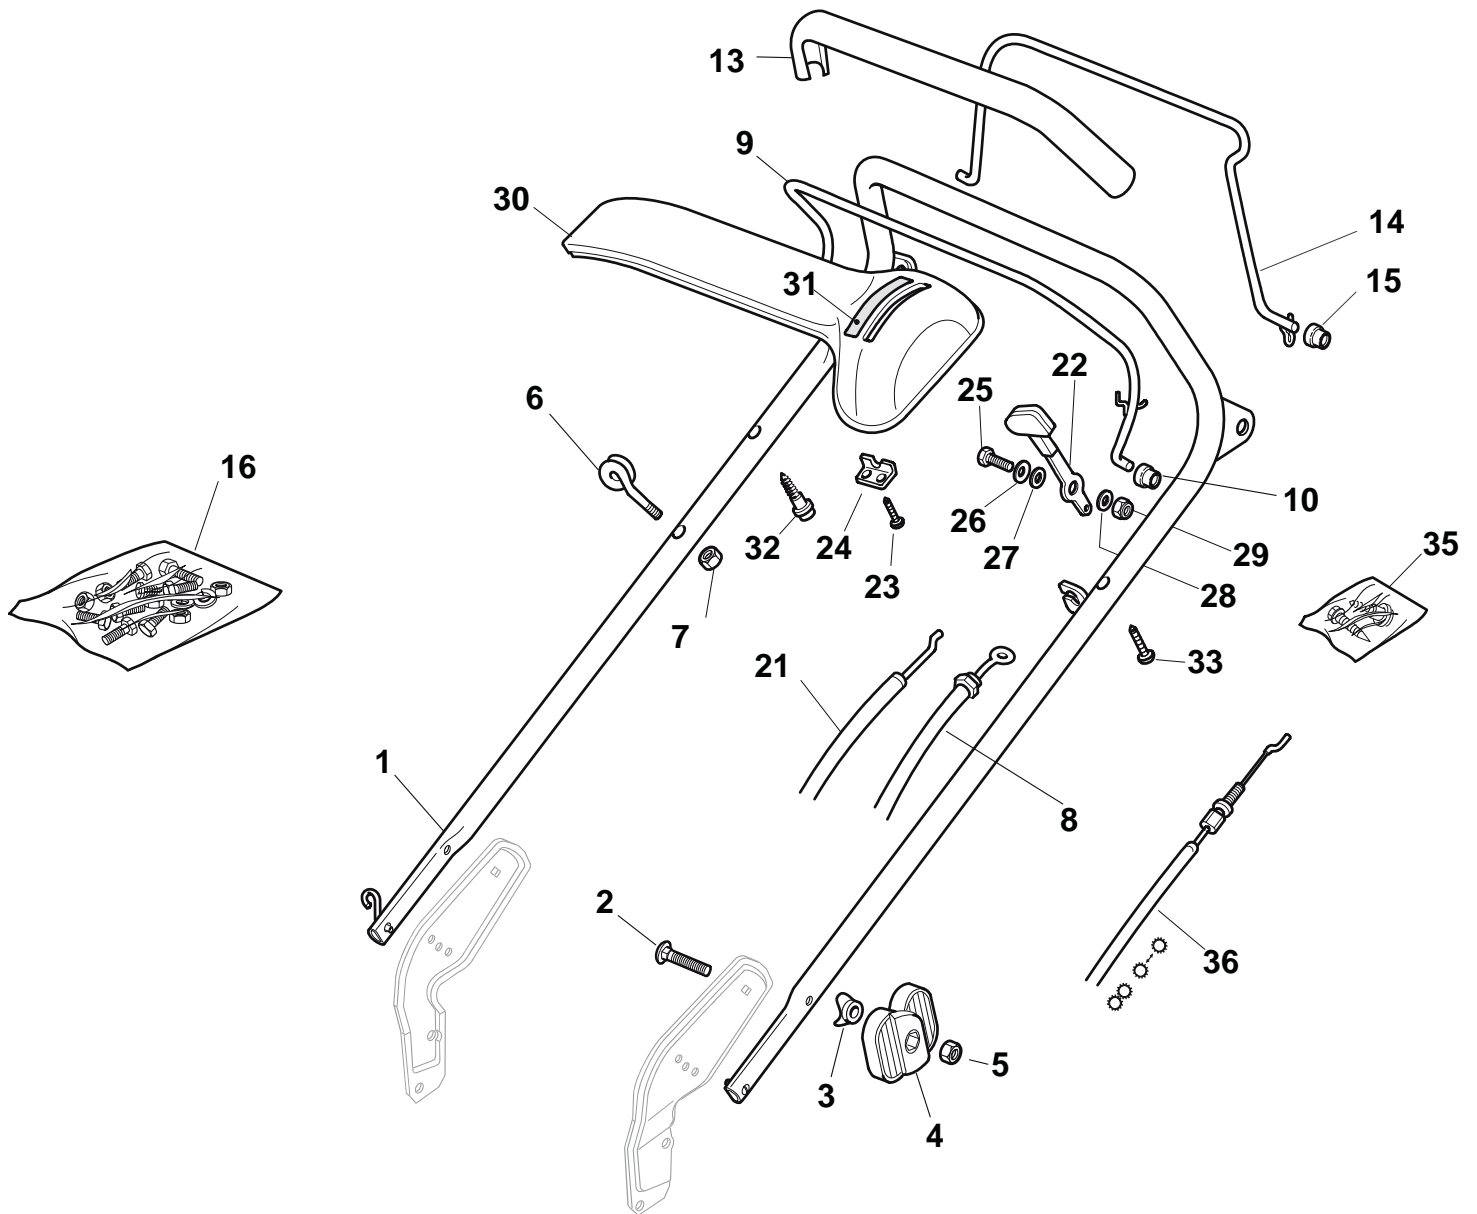

TURBO POWER 53 S B

TURBO POWER 53 S B

Pos. Fig.	Antal Quantity	Art No Part No	Benämning	Description	Anmärkning Notes
1	1	81006861/0	Styre-överdel	Handle, Upper Part	
2	2	12819120/0	Skruv	Screw	
3	2	22680006/1	Bricka	Washer	
4	2	22399803/0	Knopp	Knob	
5	2	12293200/0	Mutter	Nut	
6	1	22430309/0	Fjäder	Guide Spring	
7	1	12154330/0	Mutter	Nut	
8	1	81000757/0	Motorbromswire	Cable, Thread Engine Brake	
9	1	181003332/1	Reglagebygel-drivning	Lever, Engine Brake	
10	2	22041966/0	Bussning	Bush	
11	1	12728518/0	Skruv	Screw	
12	1	22806612/0	Fäste	Support	
13	1	22291050/0	Hylsa	Handgrip Black	
14	1	81003288/1	Reglagebygel-drivning	Lever, Driving	
15	2	22041965/1	Bussning	Bush	
16	1	381008610/1	Skruvsats	Outfit, Screws	
21	1	81007160/0	Gaswire	Throttle Cable	
22	1	81007221/0	Gasarm	Lever, Throttle	
23	2	12735105/0	Skruv	Screw	
24	1	22981467/0	Plåt	Plate	
25	1	12791500/0	Skruv	Screw	
26	1	12530060/0	Bricka	Elastic Washer	
27	1	12523040/0	Bricka	Washer	
28	1	12523040/0	Bricka	Washer	
29	1	12154510/0	Mutter	Nut	
30	1	22120152/0	Panel	Dash Board Yellow	
31	1	114356744/1	Dekal	Label	
31	1	114356906/1	Dekal	Label	
32	1	22943006/0	Skruv	Screw	
33	1	12728460/0	Skruv	Screw	
35	1	81008609/0	Skruvsats-panel	Outfit, Dash-Board Screws	
36	1	81000669/0	Kopplingswire	Cable, Rear Drive	
36	1	81000673/0	Kopplingswire	Cable, Rear Drive