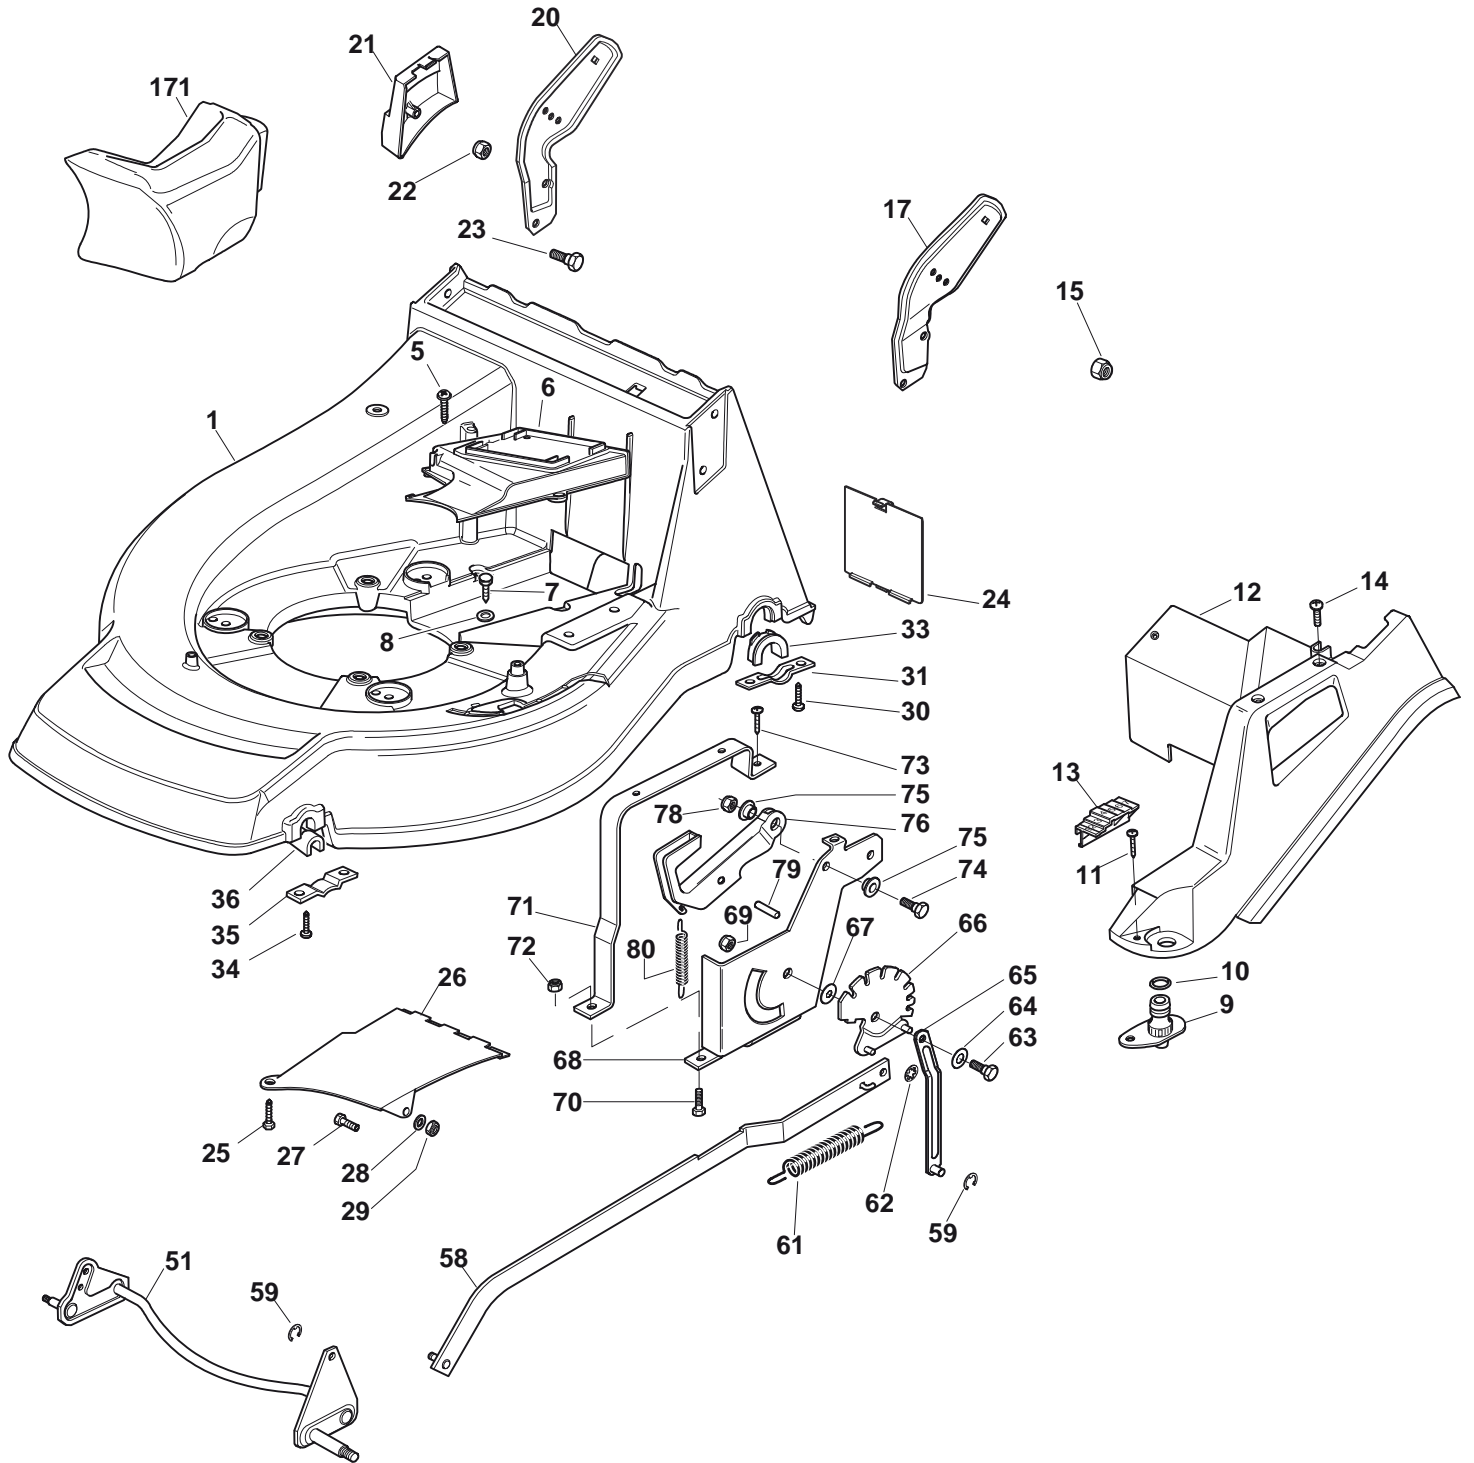

TURBO POWER 53 S H

TURBO POWER 53 S H

Pos. Fig.	Antal Quantity	Art No Part No	Benämning	Description	Anmärkning Notes
1	1	381003543/1	Chassi-röd	Deck Red	
5	2	12728522/0	Skruv	Screw	
6	1	22060200/1	Skydd	Protection, Belt	
7	1	12729600/0	Skruv	Screw	
8	2	12523040/0	Bricka	Washer	
9	1	22034000/0	Hjulaxel-ram	Washing Connection	
10	1	19035000/0	Fläkt	Or Ring	
11	3	12728519/0	Skruv	Screw	
12	1	322060144/3	Skydd	Deck, Adjustment	
13	1	22570200/0	Platte	Plate, Cutting Positions	
14	1	12728520/0	Skruv	Screw	
15	2	12155000/0	Mutter	Nut	
17	1	22778397/1	Fäste-vä	Bracket, L	
20	1	22778396/1	Fäste-hö	Bracket, R	
21	1	22601001/0	Skydd	Protection	
22	2	12155000/0	Mutter	Nut	
23	2	12793301/0	Skruv	Screw	
24	1	22595352/0		Inspection Door	
25	1	12729600/0	Skruv	Screw	
26	1	22108205/0	Kil	Conveyor	
27	1	12789000/0	Skruv	Screw	
28	1	12523020/0	Bricka	Washer	
29	1	12154330/0	Mutter	Nut	
30	4	12731350/0	Skruv	Screw	
31	2	22545147/0	Plåt	Plate	
33	2	22038407/0	Distans	Brass	
34	4	12731350/0	Skruv	Screw	
35	2	22545156/0	Plåt	Plate	
36	2	22038400/1	Bussning	Brass	
51	1	81002801/1	Hjulaxel-ram	Axle, Front Wheels	
58	1	81001136/0	Höjdinställn.stång	Rod, Height Adjustment	
59	2	12000930/0	Avgasrör	Crown Fastener	
61	1	122446187/0	Fjäder	Spring	
62	2	12604899/0	Låsbricka	Crown Fastener	
63	1	22529662/0	Stift	Fulcrum Pin	
64	1	22672151/0	Bricka	Washer	
65	1	81001269/0	Stång	Rod, Rear Wheels Axle	
66	1	381000479/2	Höjdinställn.sektor	Sector, Height Adjustment	
67	1	22672152/0	Bricka	Washer	
68	1	22785109/0	Support, Height Adjustment	Support, Height Adjustment	
69	1	12293201/0	Mutter	Nut	
70	2	12793301/0	Skruv	Screw	
71	1	22785113/0	Styrfäste-mitten	Support, Handle	
72	2	12293201/0	Mutter	Nut	
73	1	12729600/0	Skruv	Screw	
74	1	12793301/0	Skruv	Screw	
75	2	25038002/1	Bussning	Bush	
76	1	322393611/2	Handtag	Handle	
78	1	12293201/0	Mutter	Nut	
79	1	12622640/0	Stift	Pin	
80	1	22446175/0	Fjäder	Spring	
81	2	12530150/0	Bricka	Elastic Washer	
171	1	22140224/0	Deflektor	Cap