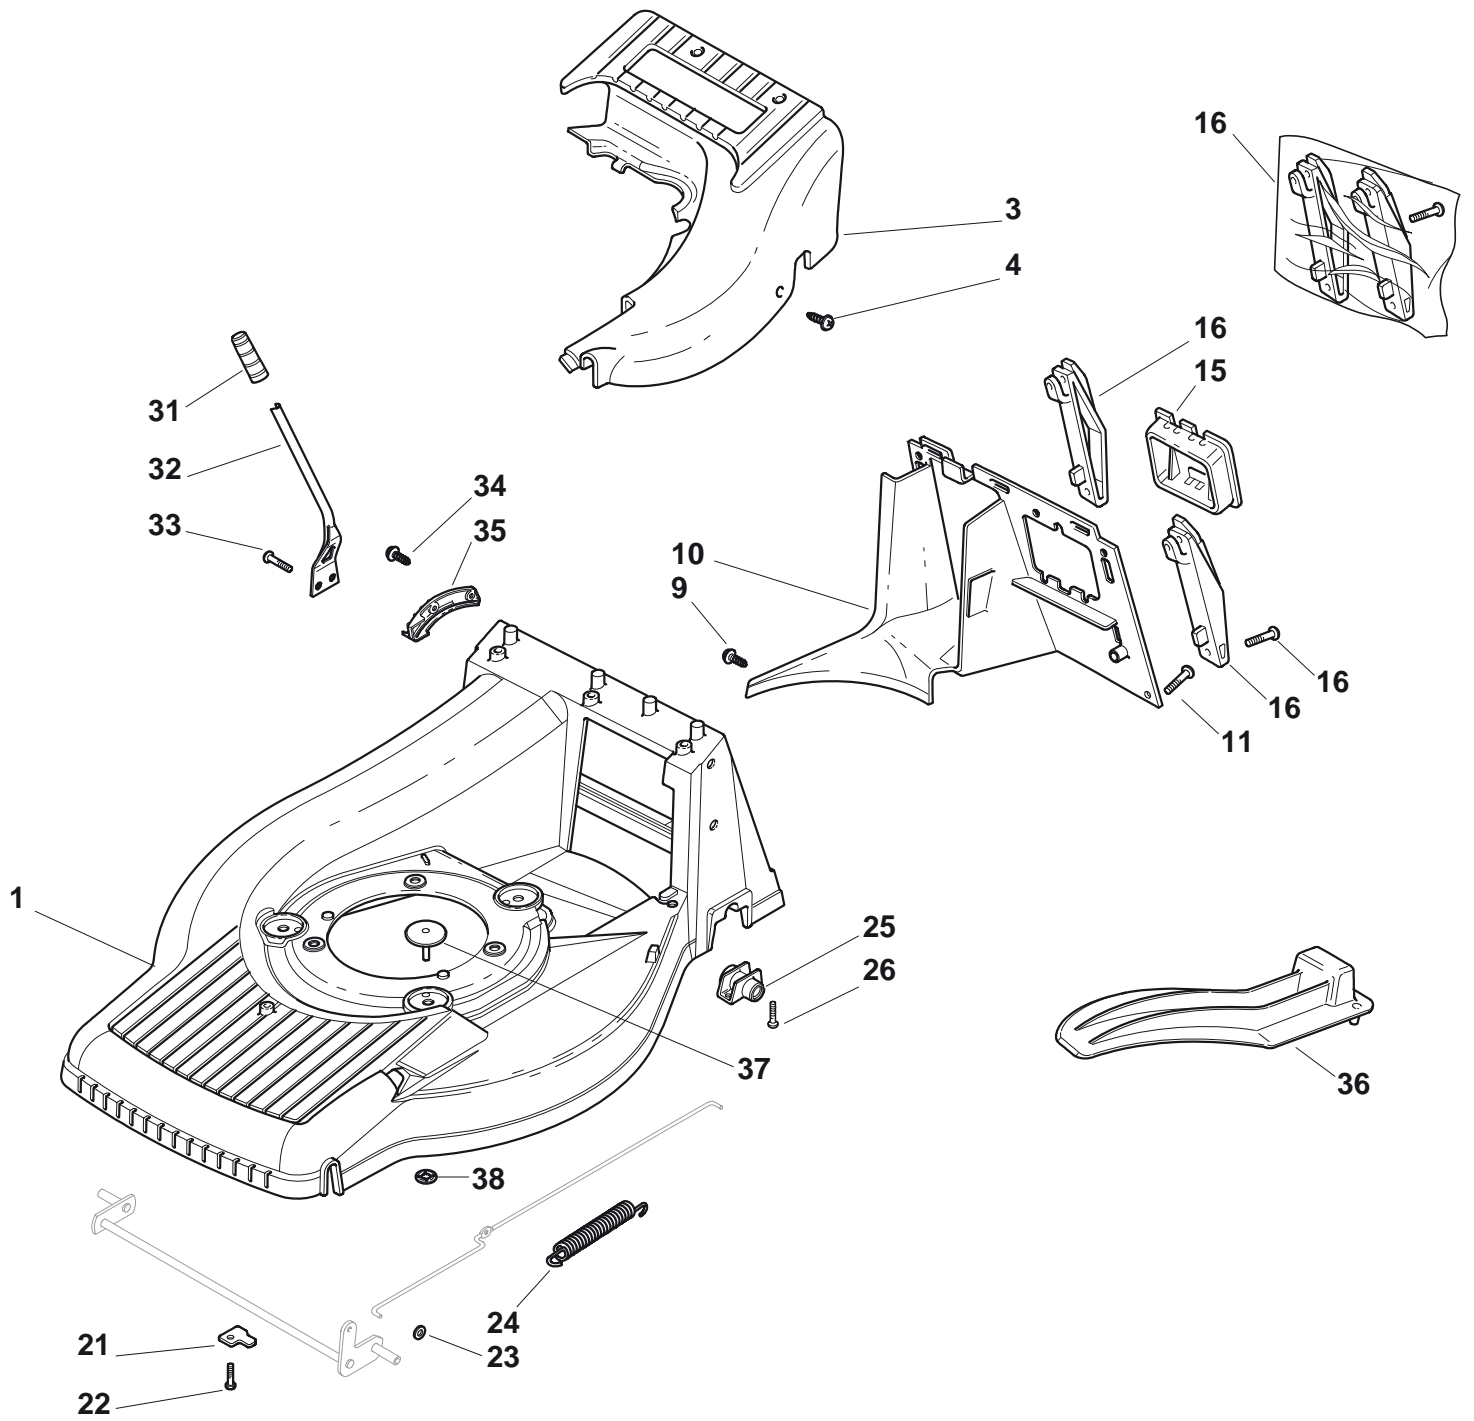

TURBO PRO 55 4S

TURBO PRO 55 4S

Pos. Fig.	Antal Quantity	Art No Part No	Benämning	Description	Anmärkning Notes
1	1	81002660/0	Chassi-gul	Deck Yellow	
3	1	22060154/0	Skydd gul	Protection, Yellow	
3	1	22060156/0	Skydd gul	Protection, Yellow	
4	3	12728300/0	Skruv	Screw	
9	1	12728300/0	Skruv	Screw	
10	1	22108277/0	Ledplåt-bakre	Rear Conveyor Assy	
11	3	12735664/0	Skruv	Screw	
15	1	22109531/0	Kåpa	Cover	
16	1	81008658/1	Skrivsats	Outfit, Supports	
21	2	22545160/0	Trombocyt	Plate	
22	2	12735664/0	Skruv	Screw	
23	2	12604898/0	Låsring	Crown Fastener	
24	1	22446181/0	Fjäder	Spring	
25	2	22785153/0	Stöd	Support, Gear Box	
26	4	12735664/0	Skruv	Screw	
31	1	22399808/0	Knopp	Knob	
32	1	22321515/0	Höjdinställningsspak	Lever, Height Adjustment	
33	2	12735661/0	Skruv	Screw	
34	2	12728300/0	Skruv	Screw	
35	1	22735563/0	Höjdinställn.sektor	Sector, Height Adjustment	
36	1	22140232/0	Deflektor	Deflector