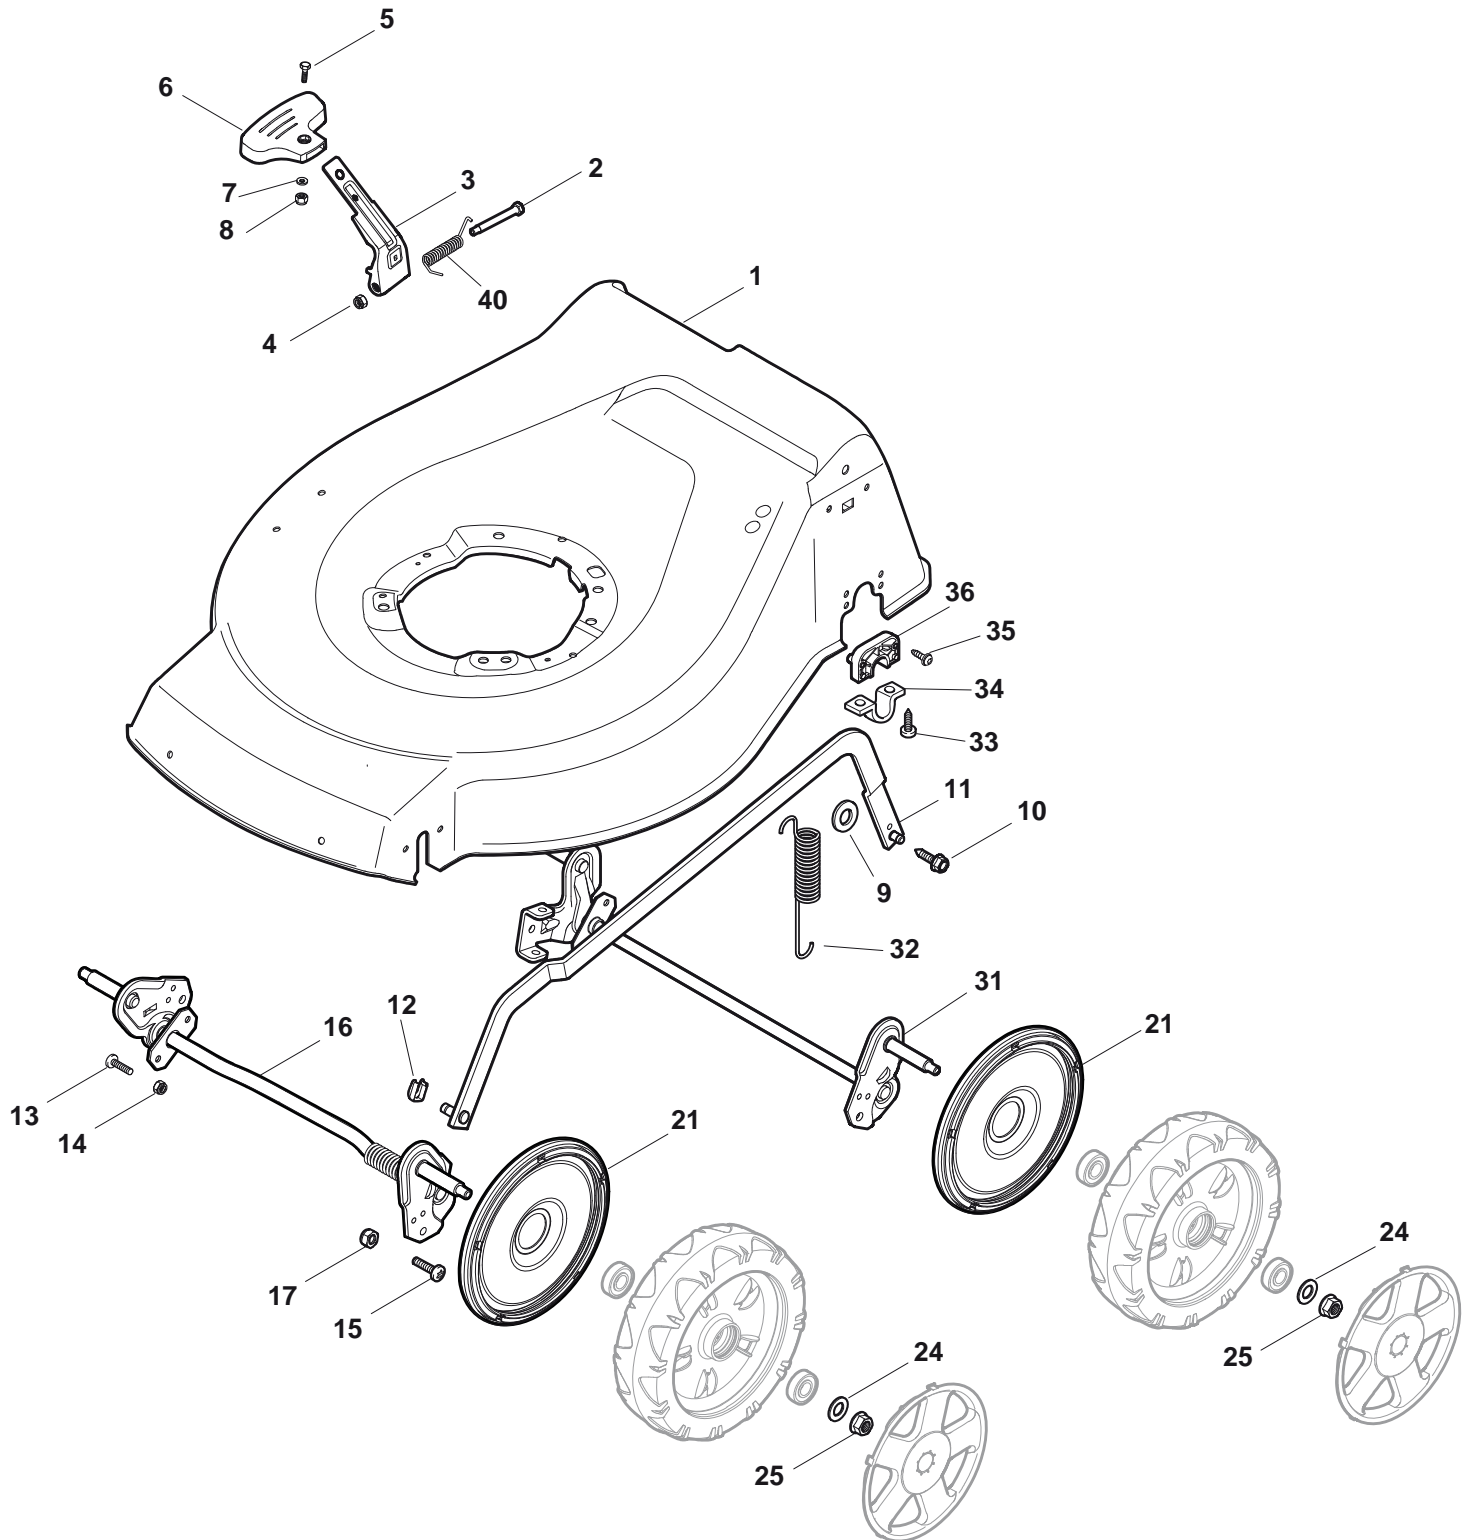

Genuine Spare Parts

www.stiga.com

TURBO 48 PLUS H Model Year 2011

- Use GLOBAL GARDEN PRODUCT Genuine Spare Parts specified in the parts list for repair and/or replacement.
- The contents described in the parts list may change due to improvement.
- The drawings of the spare parts are only indicative and might not represent the part in question exactly.
- The indications "right" - "left" - "front" - "rear" refer to the position of the operator when using the machine.
- When placing orders of parts for repair and/or replacement, make sure that the illustrated parts list is the one applying to the machine's year of manufacture, as shown on the identification plate attached to the machine.

TURBO 48 PLUS H

TURBO 48 PLUS H

Pos. Fig.	Antal Quantity	Art No Part No	Benämning	Description	Anmärkning Notes
1	1	381003914/0	Chassi-gul	Deck Yellow	
2	1	122534131/0	Remstyrning	Pin	
3	1	322322851/0	Höjdinställningsspak	Lever, Height Adjustment	
4	1	12154510/0	Mutter	Nut	
5	1	12788512/0	Skruv	Screw	
6	1	322394503/0	Knopp	Knob	
7	1	12521310/0	Bricka	Washer	
8	1	12150000/0	Mutter	Nut	
9	1	12369500/0	Bricka	Washer	
10	1	122943013/0	Skruv	Screw	
11	1	381002029/0	Höjdinställn.stång	Rod, Height Adjustment	
12	1	112436051/0	Plåt	Plate	
13	3	112727803/0	Skruv	Screw	
14	3	12154510/0	Mutter	Nut	
15	1	112727801/0	Skruv	Screw	
16	1	381002883/1	Hjulaxel-fram	Axle, Front Wheels	
17	1	12154510/0	Mutter	Nut	
21	4	322600145/0	Hjulskydd	Protection, Wheel	
24	4	12521350/0	Bricka	Washer	
25	4	12155000/0	Mutter	Nut	
31	1	381002823/0	Hjulaxel-bakre	Axle, Rear Wheels	
32	4	112727801/0	Skruv	Screw	
33	4	12154510/0	Mutter	Nut	
40	1	122446192/0	Fjäder	Spring	