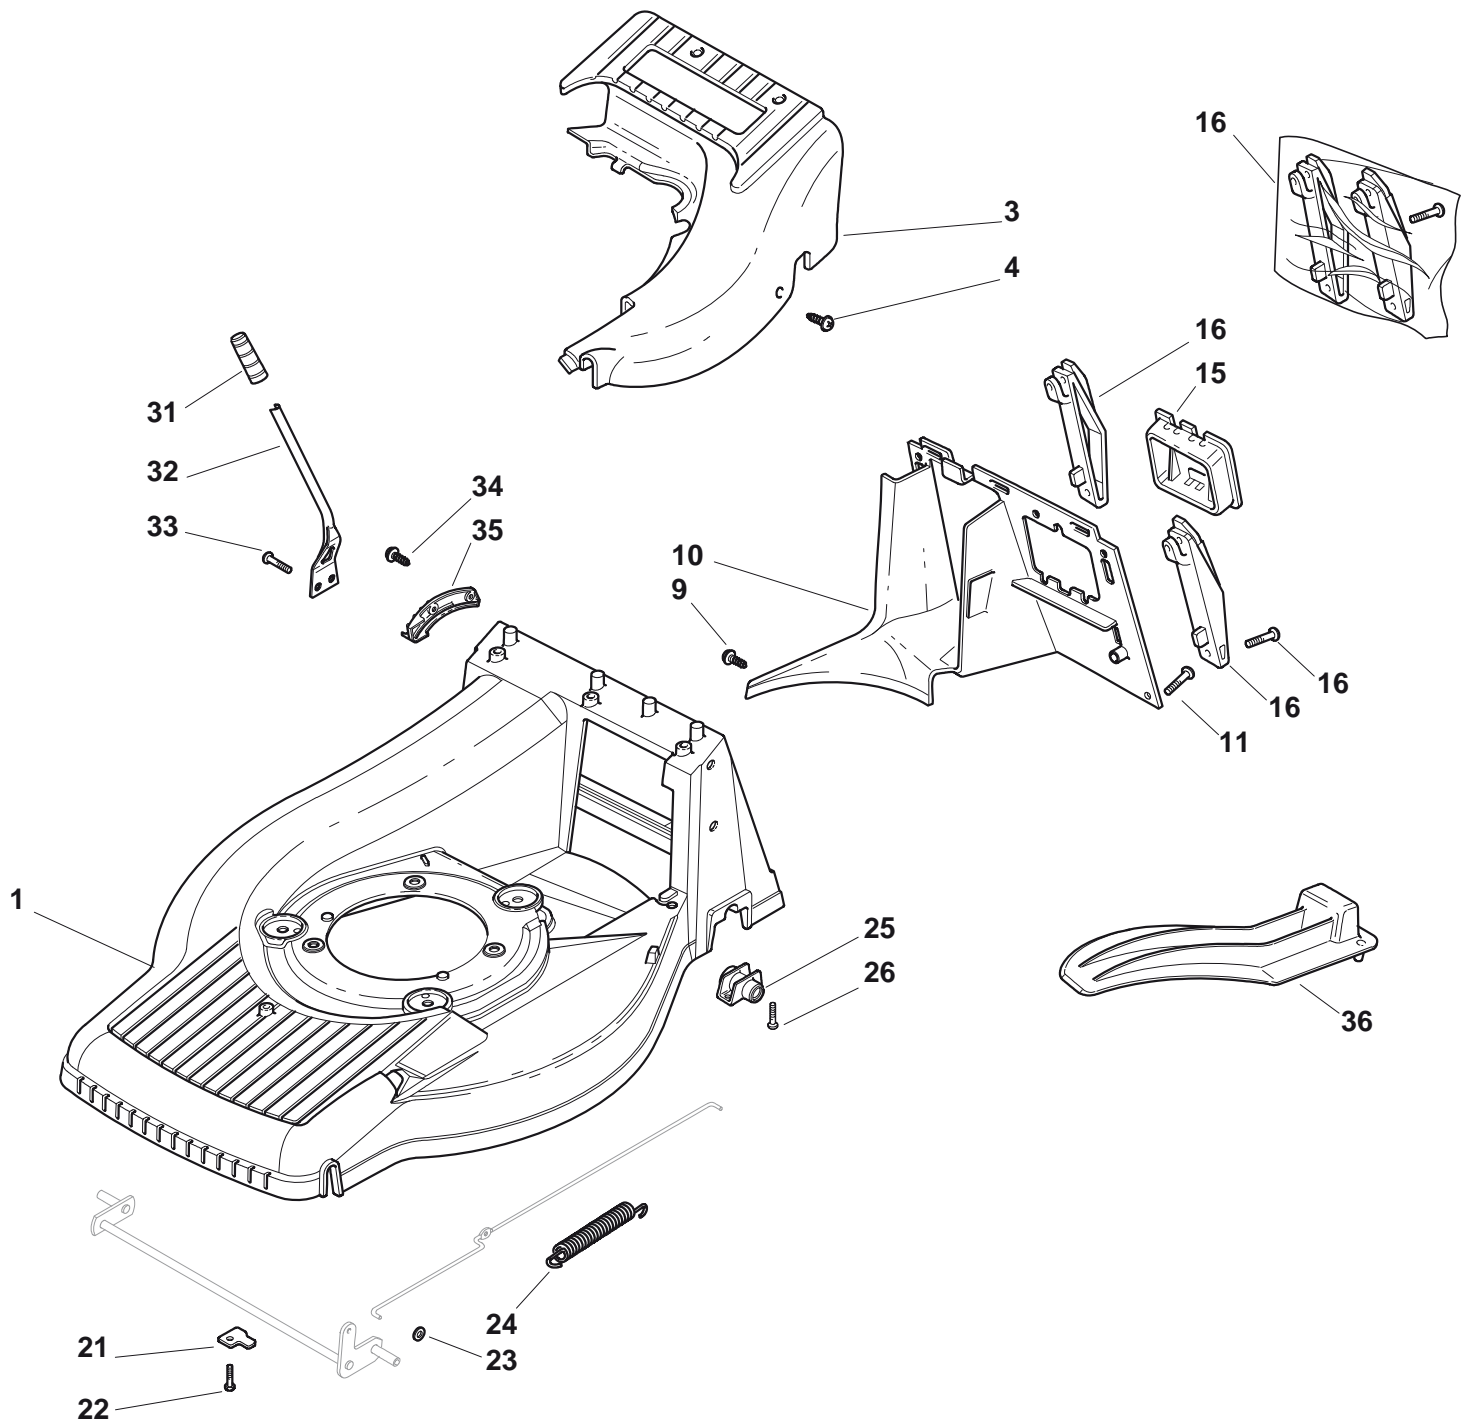

Genuine Spare Parts

www.stiga.com

TURBO 50 S RENTAL H Model Year 2011

- Use GLOBAL GARDEN PRODUCT Genuine Spare Parts specified in the parts list for repair and/or replacement.
- The contents described in the parts list may change due to improvement.
- The drawings of the spare parts are only indicative and might not represent the part in question exactly.
- The indications "right" - "left" - "front" - "rear" refer to the position of the operator when using the machine.
- When placing orders of parts for repair and/or replacement, make sure that the illustrated parts list is the one applying to the machine's year of manufacture, as shown on the identification plate attached to the machine.

TURBO 50 S RENTAL H

TURBO 50 S RENTAL H

Pos. Fig.	Antal Quantity	Art No Part No	Benämning	Description	Anmärkning Notes
1	1	81002657/0	Chassi-gul	Deck Yellow	
3	1	22060152/0	Skydd-gul	Protection, Yellow	
4	3	12728300/0	Skruv	Screw	
9	1	12728300/0	Skruv	Screw	
10	1	22108277/0	Ledplåt-bakre	Rear Conveyor Assy	
11	3	12735664/0	Skruv	Screw	
15	1	22109531/0	Kåpa	Cover	
16	1	81008658/1	Skruvsats	Outfit, Supports	
21	2	22545160/0	Trombocyt	Plate	
22	2	12735664/0	Skruv	Screw	
23	2	12604898/0	Låsring	Crown Fastener	
24	1	22446181/0	Fjäder	Spring	
25	2	22785153/0	Stöd	Support, Gear Box	
26	4	12735664/0	Skruv	Screw	
31	1	22399808/0	Knopp	Knob	
32	1	22321515/0	Höjdinställningsspak	Lever, Height Adjustment	
33	2	12735661/0	Skruv	Screw	
34	2	12728300/0	Skruv	Screw	
35	1	22735563/0	Höjdinställn.sektor	Sector, Height Adjustment	
36	1	22140231/0	Deflektor	Deflector	