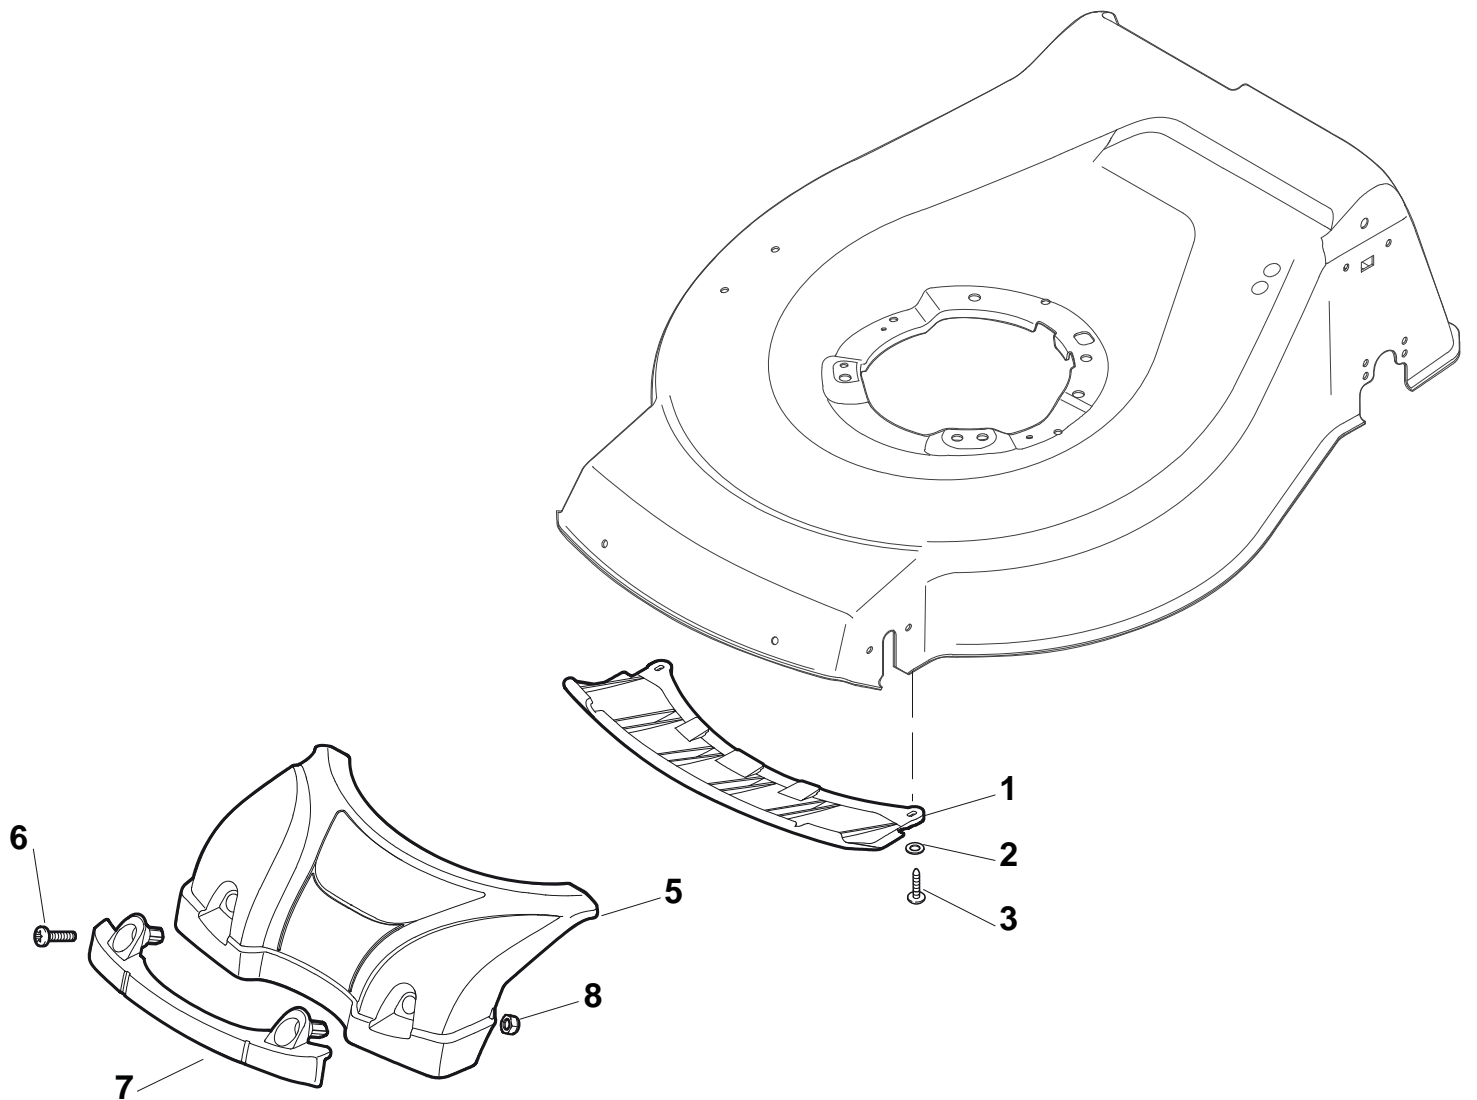

TURBO 53 S BW PLUS B

Pos. Fig.	Antal Quantity	Art No Part No	Benämning	Description	Anmärkning Notes
1	1	322500103/0	Air Intake Grill	Air Intake Grill	
2	2	112523000/1	Bricka	Washer	
3	2	12728124/0	Skruv	Screw	
5	1	322226154/0	Frontkåpa-svart	Mask, Black	
6	2	112727799/0	Skruv	Screw	
7	1	322393639/0	Handtag, grå	Handle, Grey	
8	2	12154510/0	Mutter	Nut