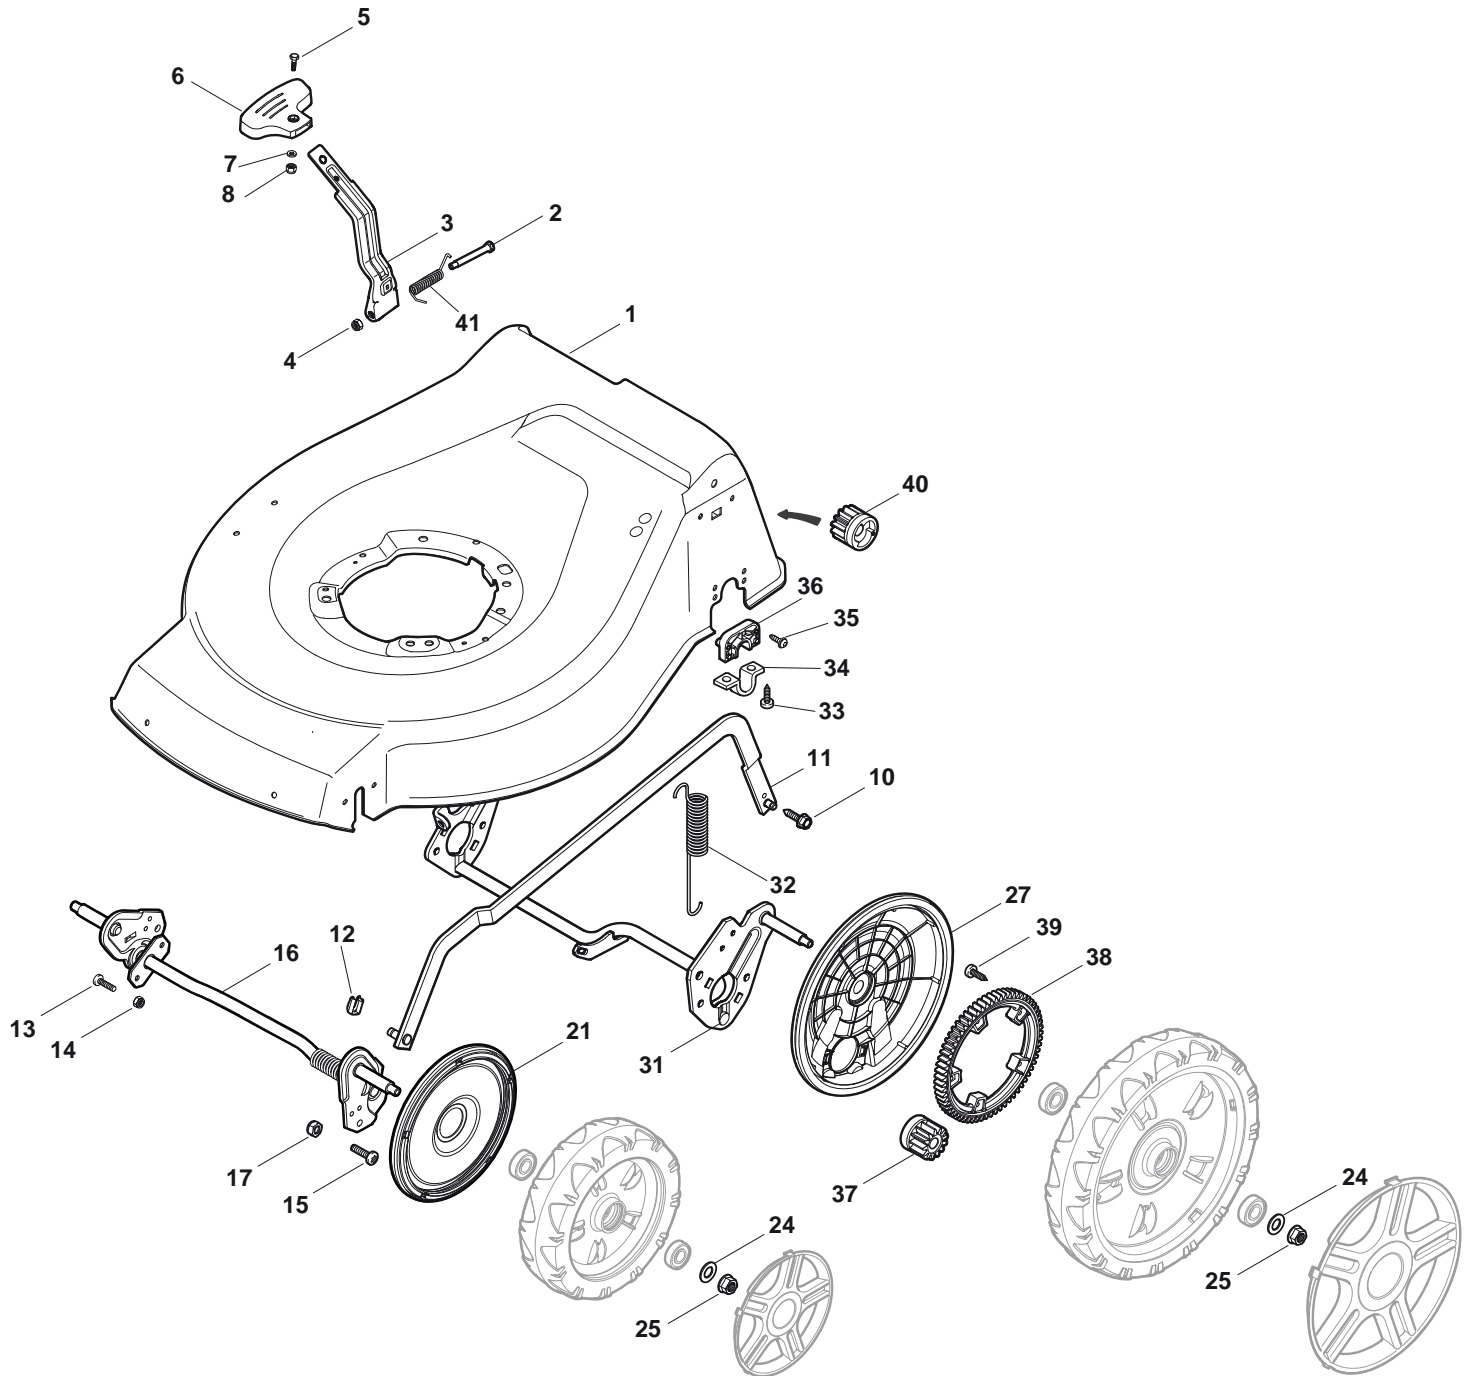

TURBO 53 S BW PLUS H

TURBO 53 S BW PLUS H

Pos. Fig.	Antal Quantity	Art No Part No	Benämning	Description	Anmärkning Notes
1	1	381003915/0	Chassi-gul	Deck Yellow	
2	1	122534131/0	Remstyrning	Pin	
3	1	381003398/0	Höjdinställningsspak	Lever, Height Adjustment	
4	1	12154510/0	Mutter	Nut	
5	1	12788512/0	Skruv	Screw	
6	1	322394503/0	Knopp	Knob	
7	1	12521310/0	Bricka	Washer	
8	1	12150000/0	Mutter	Nut	
10	1	122943013/0	Skruv	Screw	
11	1	381002032/0	Höjdinställn.stång	Rod, Height Adjustment	
12	1	112436051/0	Plåt	Plate	
13	3	112727803/0	Skruv	Screw	
14	3	12154510/0	Mutter	Nut	
15	1	112727801/0	Skruv	Screw	
16	1	381002887/1	Hjulaxel-fram	Axle, Front Wheels	
17	1	12154510/0	Mutter	Nut	
21	2	322600145/0	Hjulskydd	Protection, Wheel	
24	4	12521350/0	Bricka	Washer	
25	4	12155000/0	Mutter	Nut	
27	2	322600208/0	Hjulskydd	Protection, Wheel	
31	1	381302835/0	Hjulaxel-bakre	Axle, Rear Wheels	
32	1	122450460/0	Fjäder	Spring	
33	4	112728697/0	Skruv	Screw	
34	2	22545152/0	Plåt	Plate	
35	4	112728697/0	Skruv	Screw	
36	2	322785304/0	Fäste	Support	
37	1	122570134/0	Drev hö	Pinion L	
38	2	322120115/0	Ringdrev	Ring Gear	
39	6	112728706/0	Skruv	Screw	
40	1	122570133/0	Drev vä	Pinion R	
41	1	122446192/0	Fjäder	Spring