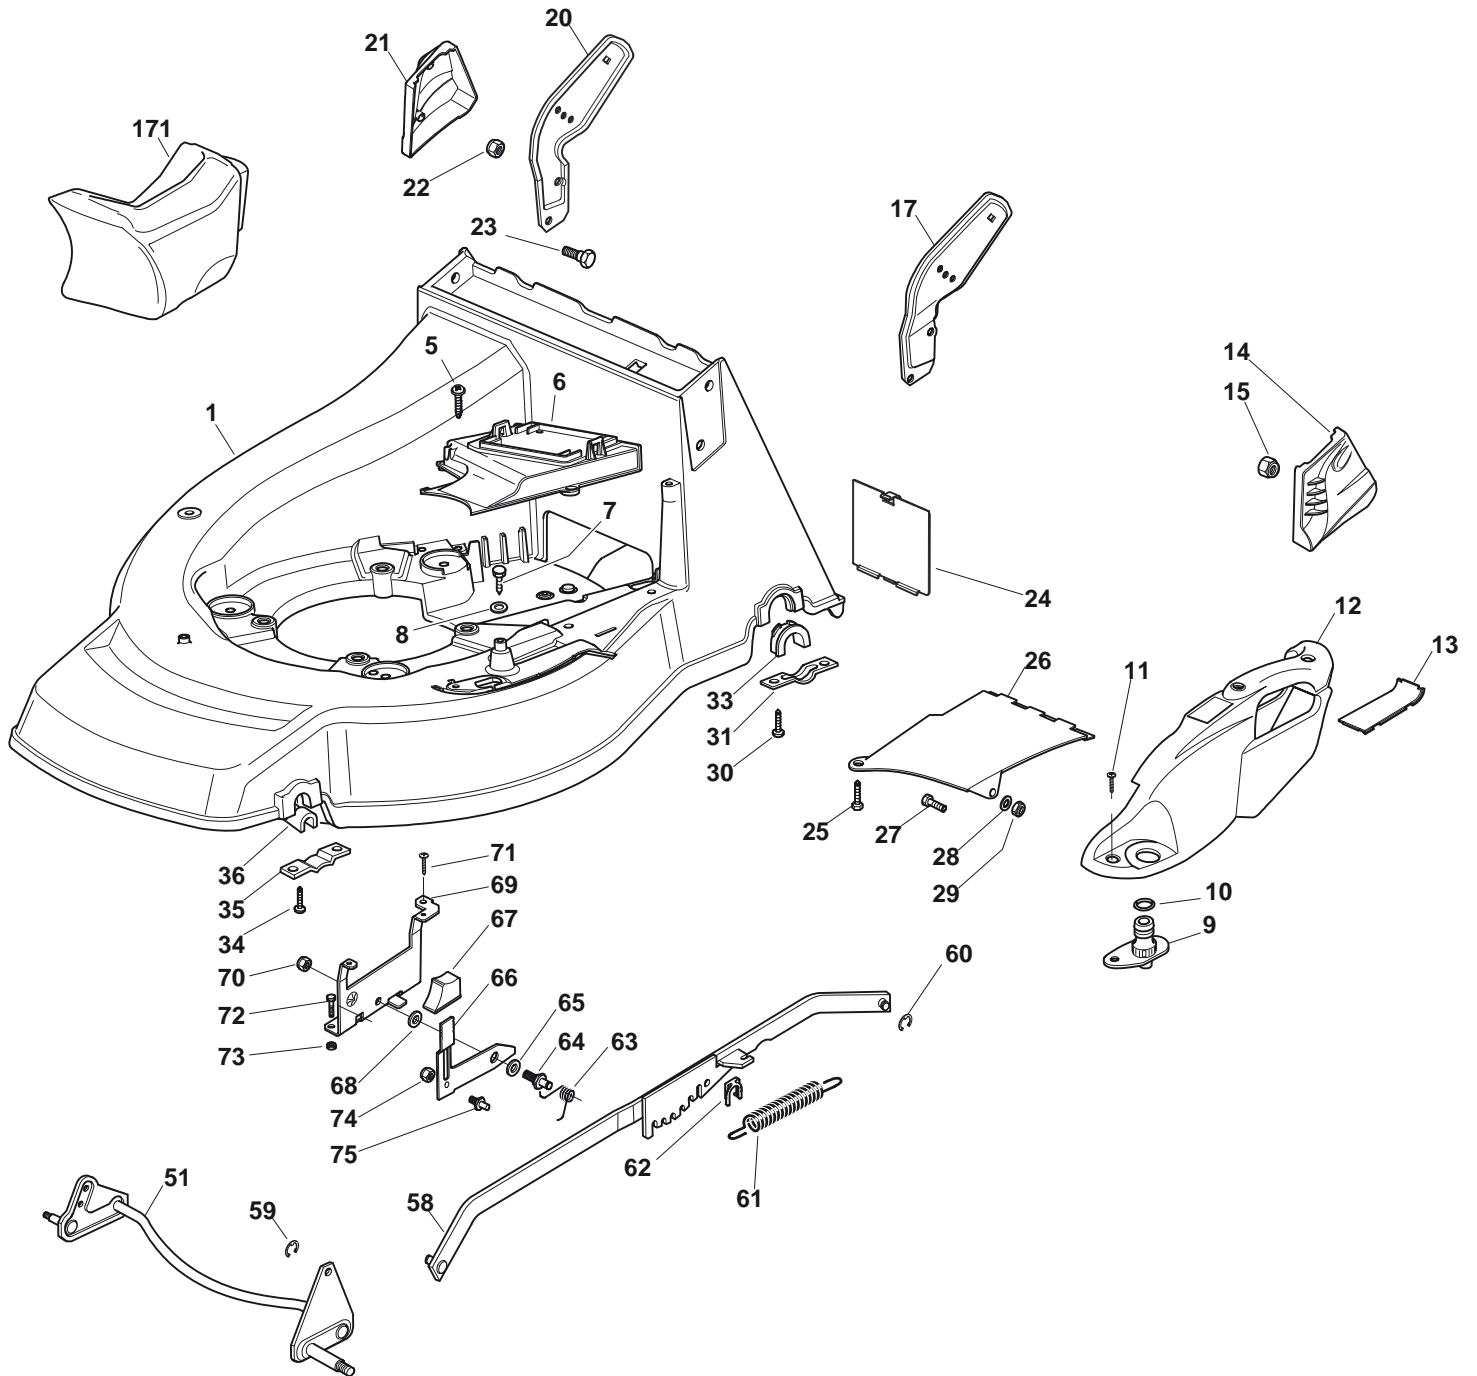

TURBO POWER 50 S B

TURBO POWER 50 S B

Pos. Fig.	Antal Quantity	Art No Part No	Benämning	Description	Anmärkning Notes
1	1	81003500/0	Chassi-röd	Deck Red	
5	2	12728522/0	Skruv	Screw	
6	1	22060221/0	Skydd	Protection, Belt	
7	1	12729600/0	Skruv	Screw	
8	2	12523040/0	Bricka	Washer	
9	1	22034000/0	Hjulaxel-ram	Washing Connection	
10	1	19035000/0	O-ring	Or Ring	
11	3	12728520/0	Skruv	Screw	
12	1	22060146/0	Kåpa	Deck, Adjustment	
13	1	22546070/0	Plåt	Plate	
14	1	22601003/0	Skydd	Protection	
15	2	12155000/0	Mutter	Nut	
17	1	22778397/1	Fäste-vä	Bracket, L	
20	1	22778396/1	Fäste-hö	Bracket, R	
21	1	322601002/1	Skydd	Protection	
22	2	12155000/0	Mutter	Nut	
23	2	12793301/0	Skruv	Screw	
24	1	22595352/0	Inspection Door	Inspection Door	
25	1	12729600/0	Skruv	Screw	
26	1	22108205/0	Inmatningstratt	Conveyor	
27	1	12789000/0	Skruv	Screw	
28	1	12523020/0	Bricka	Washer	
29	1	12154330/0	Mutter	Nut	
30	4	12731350/0	Skruv	Screw	
31	2	22545147/0	Plåt	Plate	
33	2	22038407/0	Distans	Brass	
34	4	12731350/0	Skruv	Screw	
35	2	22545156/0	Plåt	Plate	
36	2	22038400/1	Bussning	Brass	
51	1	81002801/1	Hjulaxel-ram	Axle, Front Wheels	
58	1	81001137/0	Höjdinställn.stång	Rod, Height Adjustment	
59	1	12000930/0	Avgasrör	Crown Fastener	
60	1	12000930/0	Avgasrör	Crown Fastener	
61	1	122446187/0	Fjäder	Spring	
62	1	112436051/0	Plåt	Plate	
63	1	122446176/1	Fjäder	Spring	
64	1	22517880/1	Stift	Pin	
65	1	22672152/0	Bricka	Washer	
66	1	22322829/1	Reglagebygel-drivning	Lever, Height Adjustment	
67	1	22602000/0	Tryckring	Pushbutton, Lever	
68	1	22672151/0	Bricka	Washer	
69	1	22785115/0	Fäste	Support, Height	
70	1	12155000/0	Mutter	Nut	
71	1	12729600/0	Skruv	Screw	
72	2	12793101/0	Skruv	Screw	
73	2	12293201/0	Mutter	Nut	
74	1	12154510/0	Mutter	Nut	
75	1	22519746/0	Stift	Pin	
171	1	22140224/0	Deflektor	Cap