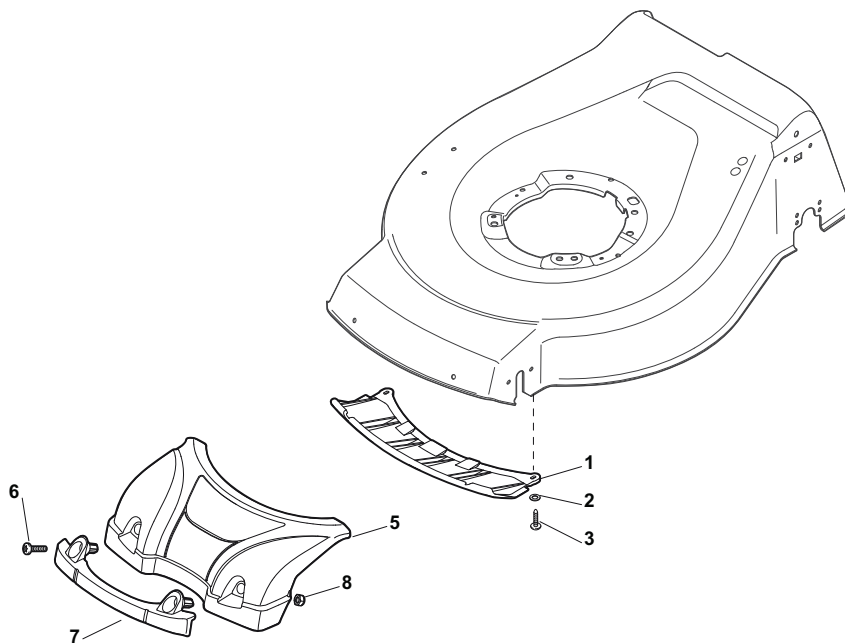

Utgåva Issue 17 - 2015		Mask			
Pos. Fig.	Antal Q.ty	Art nr Part No	Benämning	Description	Anmärkning Notes
1	1	322500102/0	Front	Front Combi	
2	2	112523000/1	Bricka	Washer	
3	2	112728124/0	Skruv	Screw	
5	1	322226153/0	Front Plast. Cg X Ntd 48 Svart	Mask, Black	
6	2	112727799/0	Skruv	Screw	
7	1	322393640/0	Handtag gul Stiga Ntd	Handle, Yellow	
8	2	112154510/0	Mutter	Nut