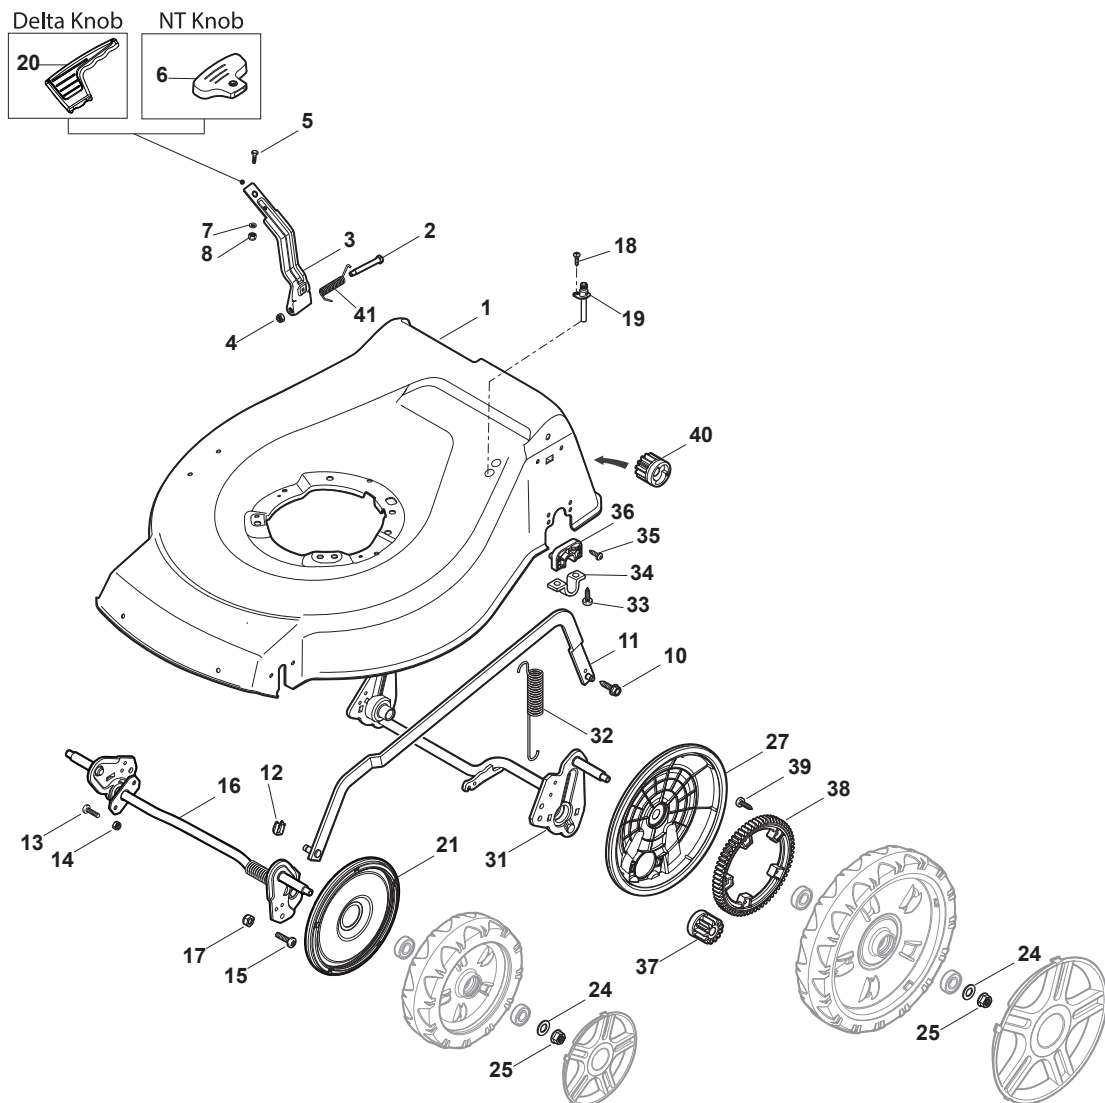

Utgåva Issue 17 - 2015		Kapa och höjdställning		Deck And Height Adjusting	
Pos. Fig.	Antal Q.ty	Art nr Part No	Benämning	Description	Anmärkning Notes
20	1	322394522/0	Knopp.Kontroll.Spak Svart.	Knob	Delta Knob
1	1	381003917/0	Chassi Svart	Black Deck	
2	1	122534131/0	Stift	Pin	
3	1	381003398/0	Höjdställningsspak	Lever, Height Adjustment	
4	1	112154510/0	Mutter	Nut	
5	1	112788512/0	Skruv	Screw	
6	1	322394503/0	Knopp.Kontroll.Spak Svart.	Knob	NT Knob
7	1	112521310/0	Bricka	Washer	
8	1	112150000/0	Mutter	Nut	
10	1	122943013/0	Skruv	Screw	
11	1	381002030/0	Höjdställningsstag	Rod, Height Adjustment	
12	1	112436051/0	Plat	Plate	
13	3	112727803/0	Skruv	Screw	
14	3	112154510/0	Mutter	Nut	
15	1	112727801/0	Skruv	Screw	
16	1	381002883/1	Hjulaxel-fram	Front Wheel Axle	
17	1	112154510/0	Mutter	Nut	
21	2	322600145/0	Hjulskydd	Protection, Wheel	
24	4	112521350/0	Bricka	Washer	
25	4	112155000/0	Mutter	Nut	
27	2	322600208/0	Hjulskydd	Protection, Wheel	
31	1	381302835/0	Hjulaxel-bakre	Rear Wheel Axle	
32	1	122450460/0	Fjäder	Spring	
33	4	112728697/0	Skruv	Screw	
34	2	322545152/0	Plat	Plate	
35	4	112728697/0	Skruv	Screw	
36	2	322785304/1	Fäste	Support	
37	1	122570134/0	Drev	Left Pinion	
38	2	322120115/0	Drev	Wheels Crown	
39	6	112728706/0	Skruv	Screw	
40	1	122570133/0	Drev	Right Pinion	
41	1	122446192/0	Fjäder	Spring