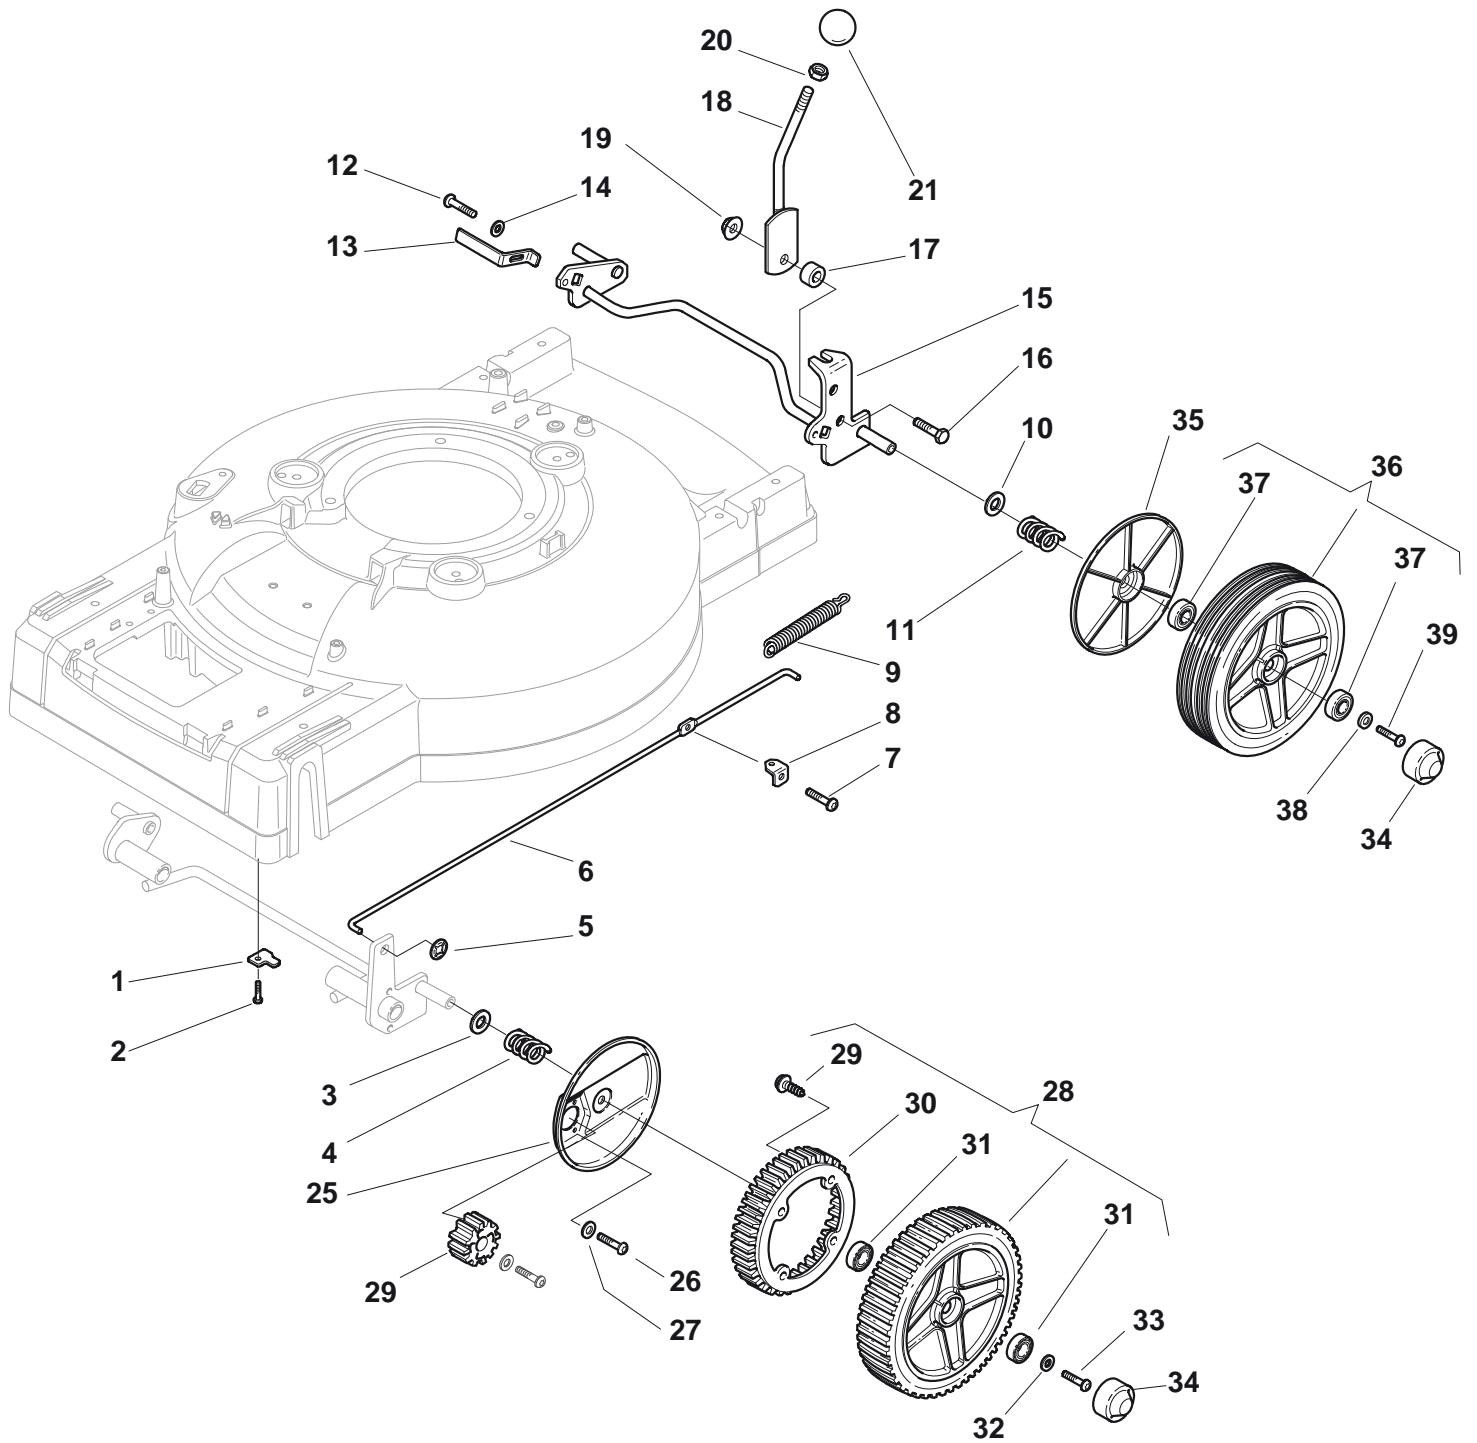

MULTICLIP 53 S RENTAL B

MULTICLIP 53 S RENTAL B

Pos. Fig.	Antal Quantity	Art No Part No	Benämning	Description	Anmärkning Notes
1	2	322545157/1	Plåt	Plate	
2	4	112735662/1	Skruv	Screw	
3	2	22671659/0	Bricka	Washer	
4	2	22430215/0	Fjäder	Spring	
5	2	12604899/0	Låsbricka	Crown Fastener	
6	1	22033328/0	Höjdinställn.stång	Rod, Height Adjustment Control	
7	1	12735651/0	Skruv	Screw	
8	1	22545139/0	Plåt	Plate	
9	1	22446183/0	Fjäder	Spring	
10	2	22671659/0	Bricka	Washer	
11	2	22430215/0	Fjäder	Spring	
12	2	12735661/0	Skruv	Screw	
13	2	22551529/0	Plåt	Plate	
14	2	12521330/0	Bricka	Washer	
15	1	81002835/0	Hjulaxel-bakre	Axle, Rear Wheels	
16	1	12793701/0	Skruv	Screw	
17	1	22170830/0	Distans	Spacer	
18	1	81003317/0	Höjdinställningsspak	Lever, Height Adjustment	
19	1	12293201/0	Mutter	Nut	
20	1	12293200/0	Mutter	Nut	
21	1	22399812/0	Knopp	Knob	
25	2	22600129/0	Hjulskydd	Protection, Wheel	
26	4	12735661/0	Skruv	Screw	
27	4	12521330/0	Bricka	Washer	
28	2	81007367/0	Hjul Ø 205	Wheel Ø 205	
29	2	22570128/0	Drev	Pinion	
30	2	22120108/0	Ringdrev	Ring Gear	
31	4	19216038/0	Kullager	Bearing	
32	2	12521460/0	Bricka	Washer	
33	2	112735662/1	Skruv	Screw	
34	4	22110380/0	Navkapsel	Hub Cap	
35	2	22600130/0	Hjulskydd	Protection, Wheel	
36	2	81007365/0	Hjul Ø 205	Wheel Ø 205	
37	4	19216038/0	Kullager	Bearing	
38	2	12521460/0	Bricka	Washer	
39	2	112735662/1	Skruv	Screw