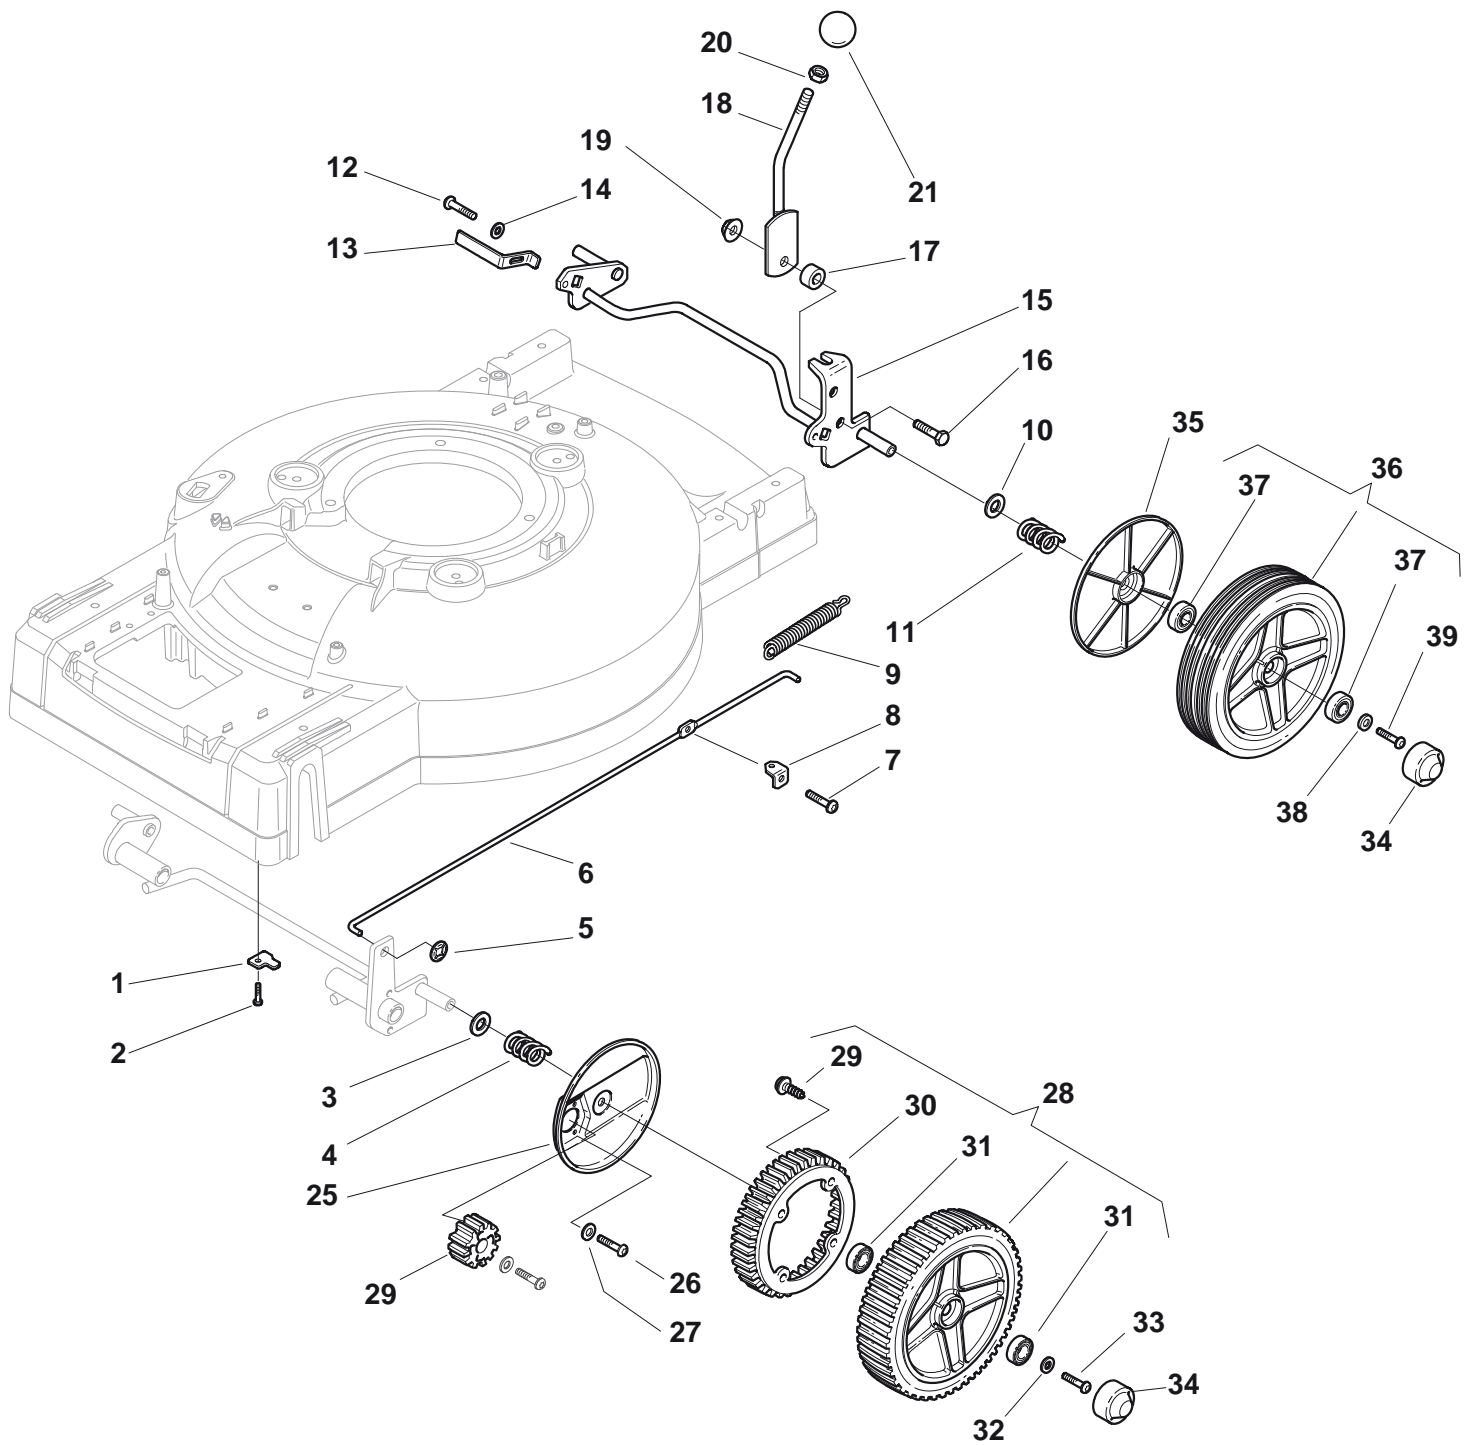

MULTICLIP PRO 53 S SVAN

MULTICLIP PRO 53 S SVAN

Pos. Fig.	Antal Quantity	Art No Part No	Benämning	Description	Anmärkning Notes
1	2	322545157/1	Plåt	Plate	
2	4	112735662/1	Skruv	Screw	
3	2	22671659/0	Bricka	Washer	
4	2	22430215/0	Fjäder	Spring	
5	2	12604899/0	Låsbricka	Crown Fastener	
6	1	22033328/0	Höjdinställn.stång	Rod, Height Adjustment Control	
7	1	12735651/0	Skruv	Screw	
8	1	22545139/0	Plåt	Plate	
9	1	22446183/0	Fjäder	Spring	
10	2	22671659/0	Bricka	Washer	
11	2	22430215/0	Fjäder	Spring	
12	2	12735661/0	Skruv	Screw	
13	2	22551529/0	Plåt	Plate	
14	2	12521330/0	Bricka	Washer	
15	1	81002835/0	Hjulaxel-bakre	Axle, Rear Wheels	
16	1	12793701/0	Skruv	Screw	
17	1	22170830/0	Distans	Spacer	
18	1	81003317/0	Höjdinställningsspak	Lever, Height Adjustment	
19	1	12293201/0	Mutter	Nut	
20	1	12293200/0	Mutter	Nut	
21	1	22399812/0	Knopp	Knob	
25	2	22600129/0	Hjulskydd	Protection, Wheel	
26	4	12735661/0	Skruv	Screw	
27	4	12521330/0	Bricka	Washer	
28	2	81007367/0	Hjul Ø 205	Wheel Ø 205	
29	2	22570128/0	Drev	Pinion	
30	2	22120108/0	Ringdrev	Ring Gear	
31	4	19216038/0	Kullager	Bearing	
32	2	12521460/0	Bricka	Washer	
33	2	112735662/1	Skruv	Screw	
34	4	22110380/0	Navkapsel	Hub Cap	
35	2	22600130/0	Hjulskydd	Protection, Wheel	
36	2	81007365/0	Hjul Ø 205	Wheel Ø 205	
37	4	19216038/0	Kullager	Bearing	
38	2	12521460/0	Bricka	Washer	
39	2	112735662/1	Skruv	Screw