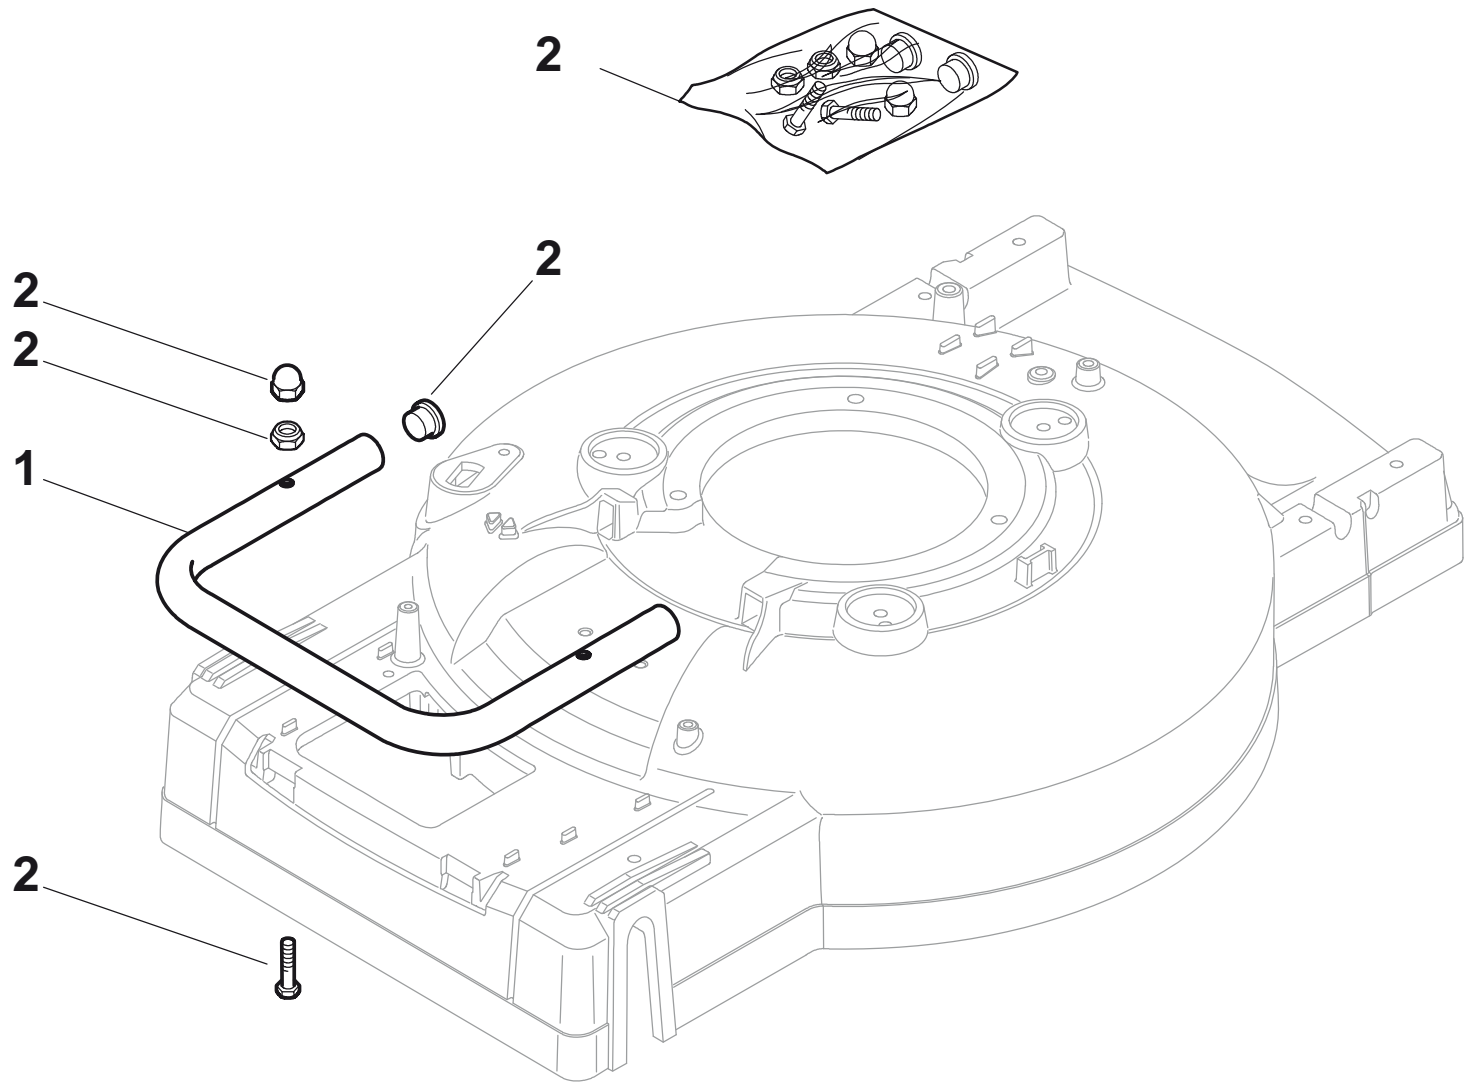

MULTICLIP PRO 53 S SVAN

Pos. Fig.	Antal Quantity	Art No Part No	Benämning	Description	Anmärkning Notes
1	1	22869713/0	Skydd	Protection	
2	1	81008657/0	Skruvsats	Outfit, Screws