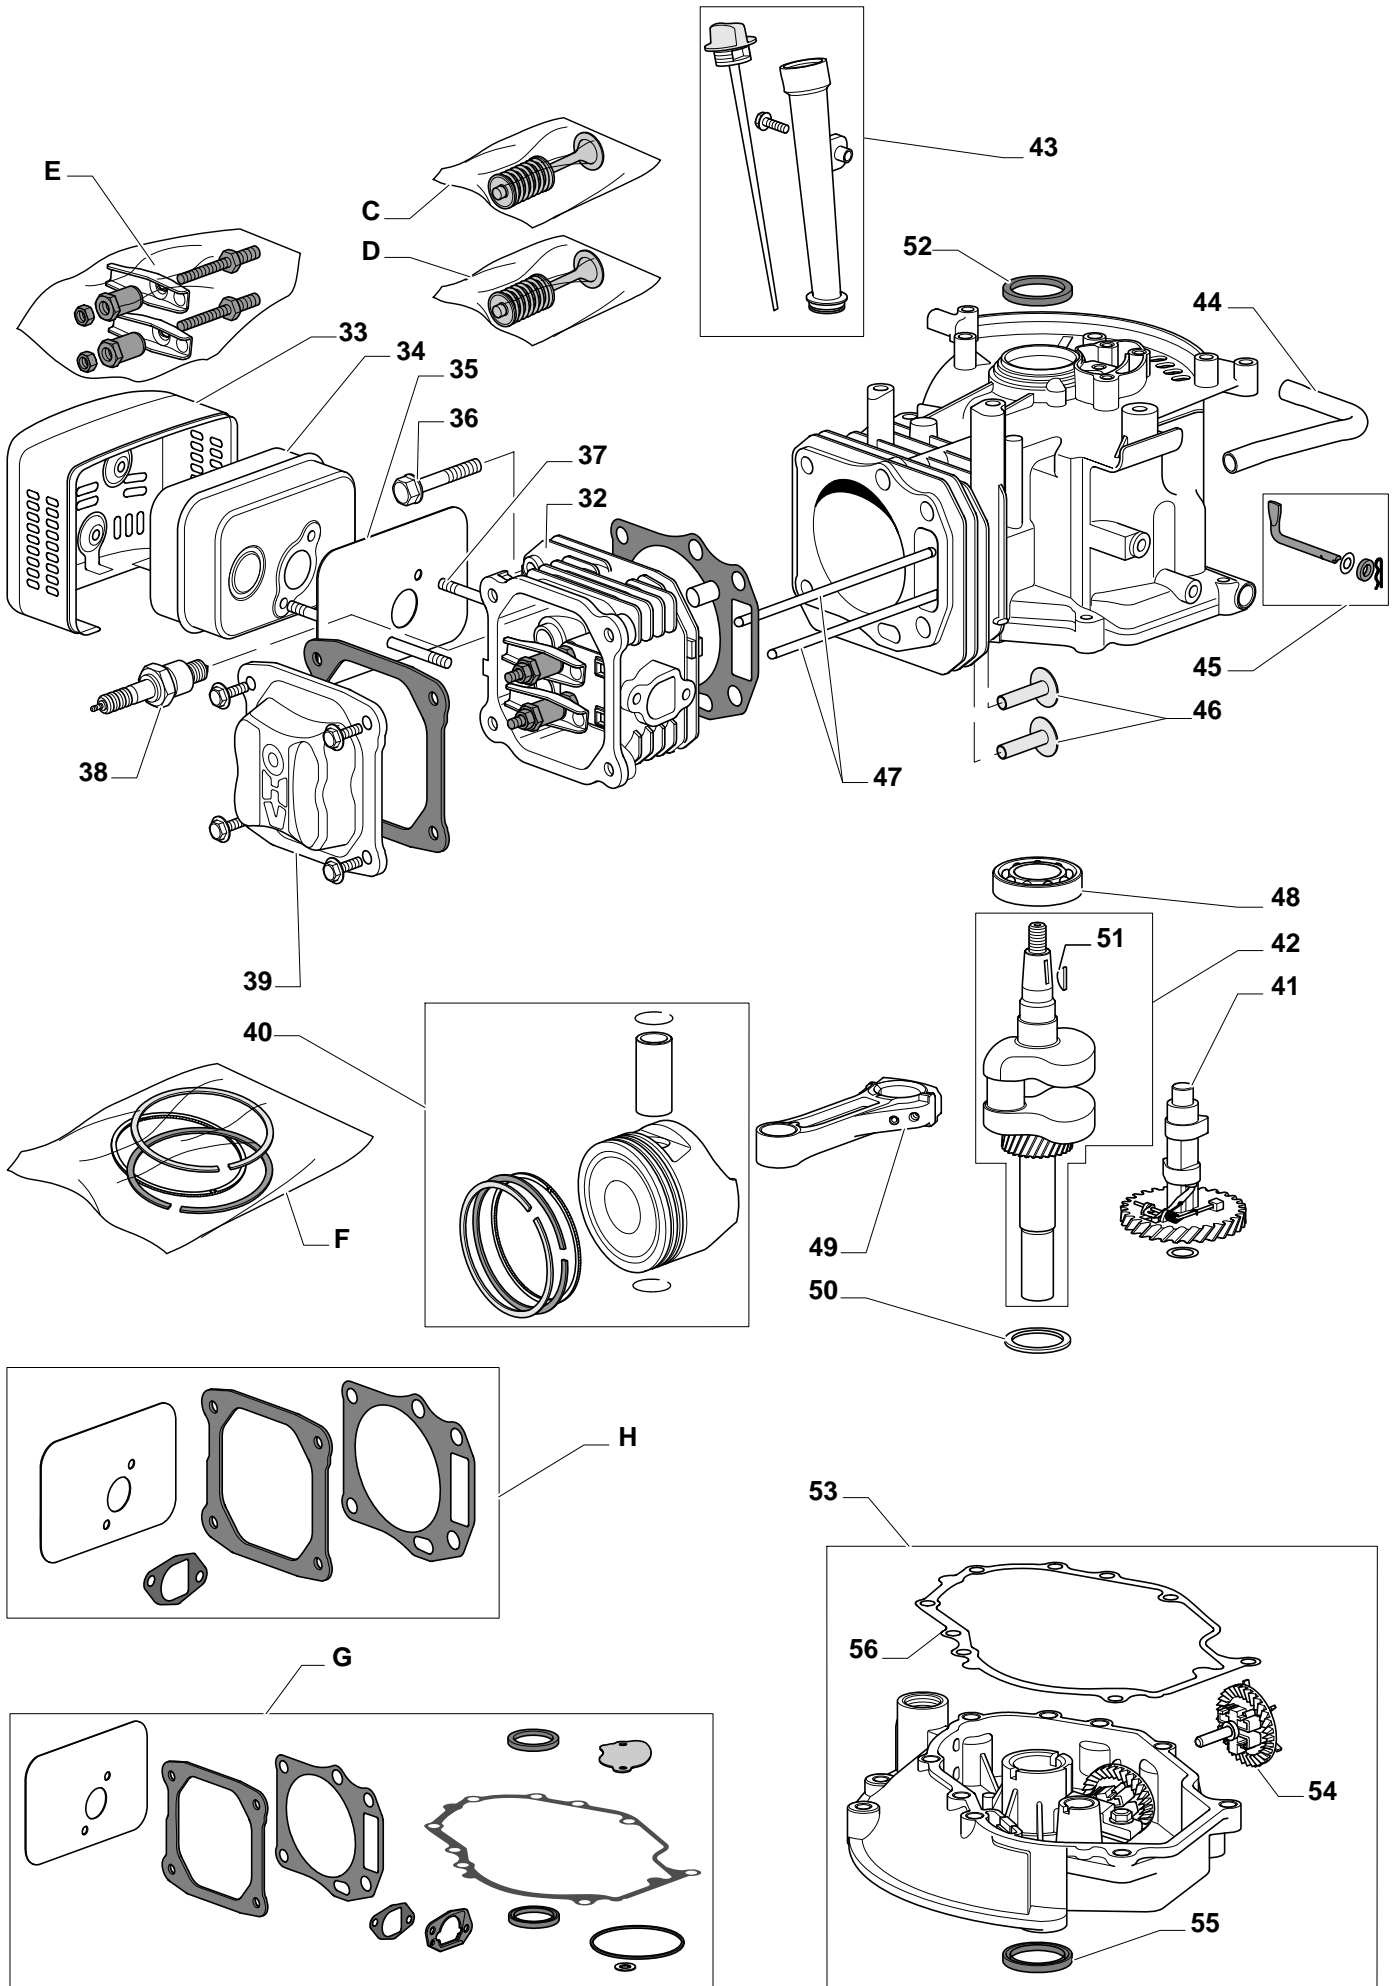

COMBI 53 SQ BW

COMBI 53 SQ BW

Pos. Fig.	Antal Quantity	Art No Part No	Benämning	Description	Anmärkning Notes
E	1	118550273/0	Valve Arm Set	Valve Arm Set	
F	1	118550286/0	Piston, Ring Set	Piston, Ring Set	
C	1	118550292/0	Intake Valve Assy	Intake Valve Assy	
D	1	118550294/0	Exhaust Valve Assy	Exhaust Valve Assy	
G	1	118550404/0	Packning	Engine Gasket Set	
H	1	118550406/0	Cylinder Head Gasket Set	Cylinder Head Gasket Set	
32	1	118550244/0	Cylinder Head Assy	Cylinder Head Assy	
33	1	118550268/1	Ljuddämparskydd	Muffler Guard	
34	1	118550269/0	Ljuddämpare	Muffler	
35	1	118550270/0	Ljuddämparskydd	Gasket, Muffler	
36	4	118550297/0	Skruv	Screw	
37	2	118550298/0	Skruv	Stud Bolt	
38	1	118550219/0	Tändstift	Spark Plug	
38	1	9400-0244-00	Tändstift	Spark Plug	
39	1	118550296/1	Cover Comp., Head	Cover Comp., Head	
40	1	118550278/0	Kolv kpl	Piston Assy	
41	1	118550271/0	Camshaft Assy	Camshaft Assy	
42	1	118550281/0	Vevaxel	Crankshaft	
43	1	118550311/0	Oil Filler Assy	Oil Filler Assy	
44	1	118550377/0	Oljeslang	Breather Fule Pipe	
45	1	118550308/0	Vevaxel	Shaft, Governor Arm Assy	
46	1	118550291/0	Valve Lifter Assy	Valve Lifter Assy	
47	1	118550289/0	Push Rods Assy	Push Rods Assy	
48	1	118550280/0	Kullager	Bearing	
49	1	118550284/0	Connecting Rod Assy	Connecting Rod Assy	
50	1	118550283/0	Bricka	Washer	
51	1	118550288/0	Kil	Flywheel Key	
52	1	118550300/0	Tätningring	Oil Seal	
53	1	118550383/0	Vevhus	Crankcase Cover Assy	
54	1	118550312/0	Speed Governor Assy	Speed Governor Assy	
55	1	118550379/0	Tätningring	Oil Seal	
56	1	118550380/0	Packning	Crankcase Gasket