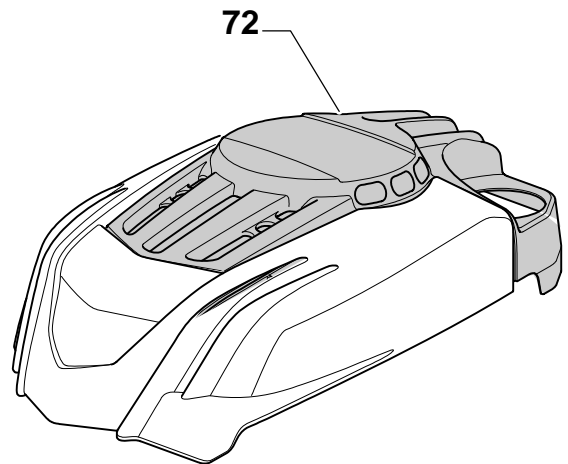

MULTICLIP 50 S RENTAL

MULTICLIP 50 S RENTAL

Pos. Fig.	Antal Quantity	Art No Part No	Benämning	Description	Anmärkning Notes
60	1	22055452/0	Kåpa Wm45	Cover Wm45	
61	1	22055450/0	Kåpa Rm45	Cover Rm45	
62	1	22055439/0	Kåpa Om45	Cover Om45	
63	1	322055463/1	Kåpa	Cover	
71	1	381002068/0	Kåpa	Cover	
72	1	381002067/0	Kåpa	Cover	
100	1	118550408/0	Engine Assembled	Engine Assembled