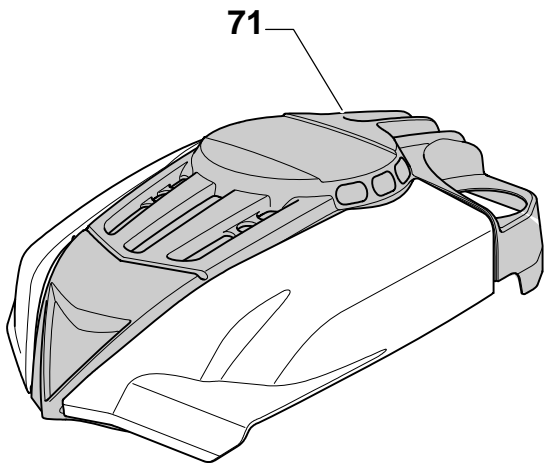

MULTICLIP 50 S RENTAL

MULTICLIP 50 S RENTAL

Pos. Fig.	Antal Quantity	Art No Part No	Benämning	Description	Anmärkning Notes
60	1	22055452/0	Kåpa Wm45	Cover Wm45	
61	1	22055450/0	Kåpa Rm45	Cover Rm45	
62	1	22055439/0	Kåpa Om45	Cover Om45	
63	1	322055463/1	Kåpa	Cover	
71	1	381002068/0	Kåpa	Cover	
72	1	381002067/0	Kåpa	Cover	
100	1	118550408/0	Engine Assembled	Engine Assembled