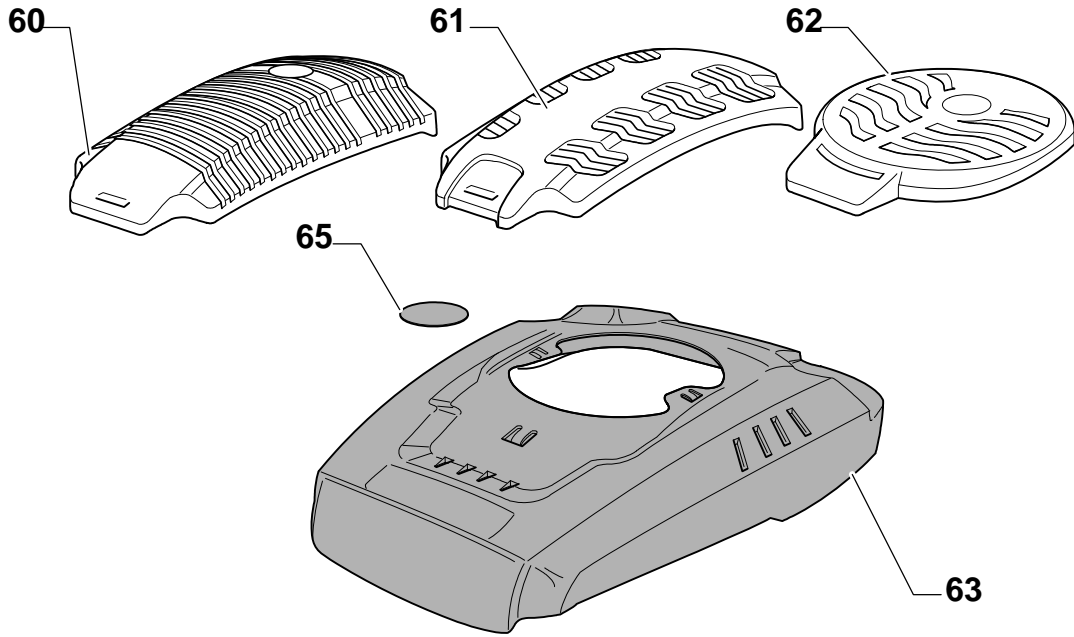

MULTICLIP 50 S RENTAL

MULTICLIP 50 S RENTAL

Pos. Fig.	Antal Quantity	Art No Part No	Benämning	Description	Anmärkning Notes
60	1	22055452/0	Kåpa Wm45	Cover Wm45	
61	1	22055450/0	Kåpa Rm45	Cover Rm45	
62	1	22055439/0	Kåpa Om45	Cover Om45	
63	1	322055463/1	Kåpa	Cover	
71	1	381002068/0	Kåpa	Cover	
72	1	381002067/0	Kåpa	Cover	
100	1	118550408/0	Engine Assembled	Engine Assembled