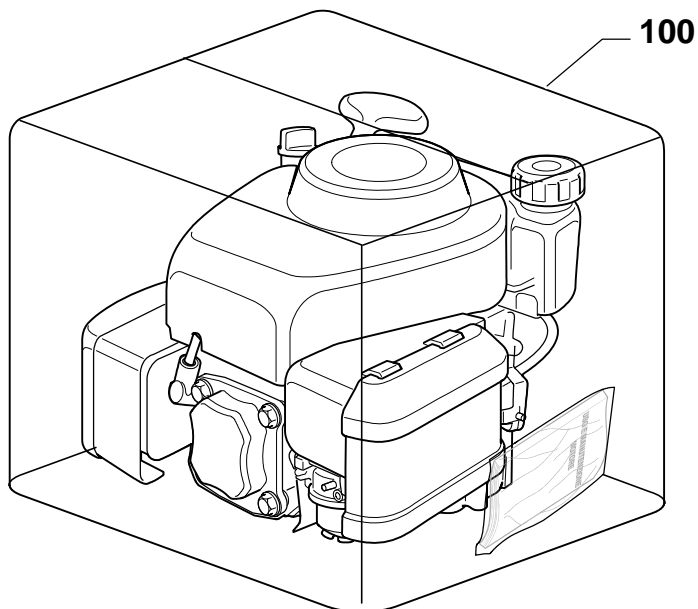

MULTICLIP 50 S RENTAL

MULTICLIP 50 S RENTAL

Pos. Fig.	Antal Quantity	Art No Part No	Benämning	Description	Anmärkning Notes
60	1	22055452/0	Kåpa Wm45	Cover Wm45	
61	1	22055450/0	Kåpa Rm45	Cover Rm45	
62	1	22055439/0	Kåpa Om45	Cover Om45	
63	1	322055463/1	Kåpa	Cover	
71	1	381002068/0	Kåpa	Cover	
72	1	381002067/0	Kåpa	Cover	
100	1	118550408/0	Engine Assembled	Engine Assembled