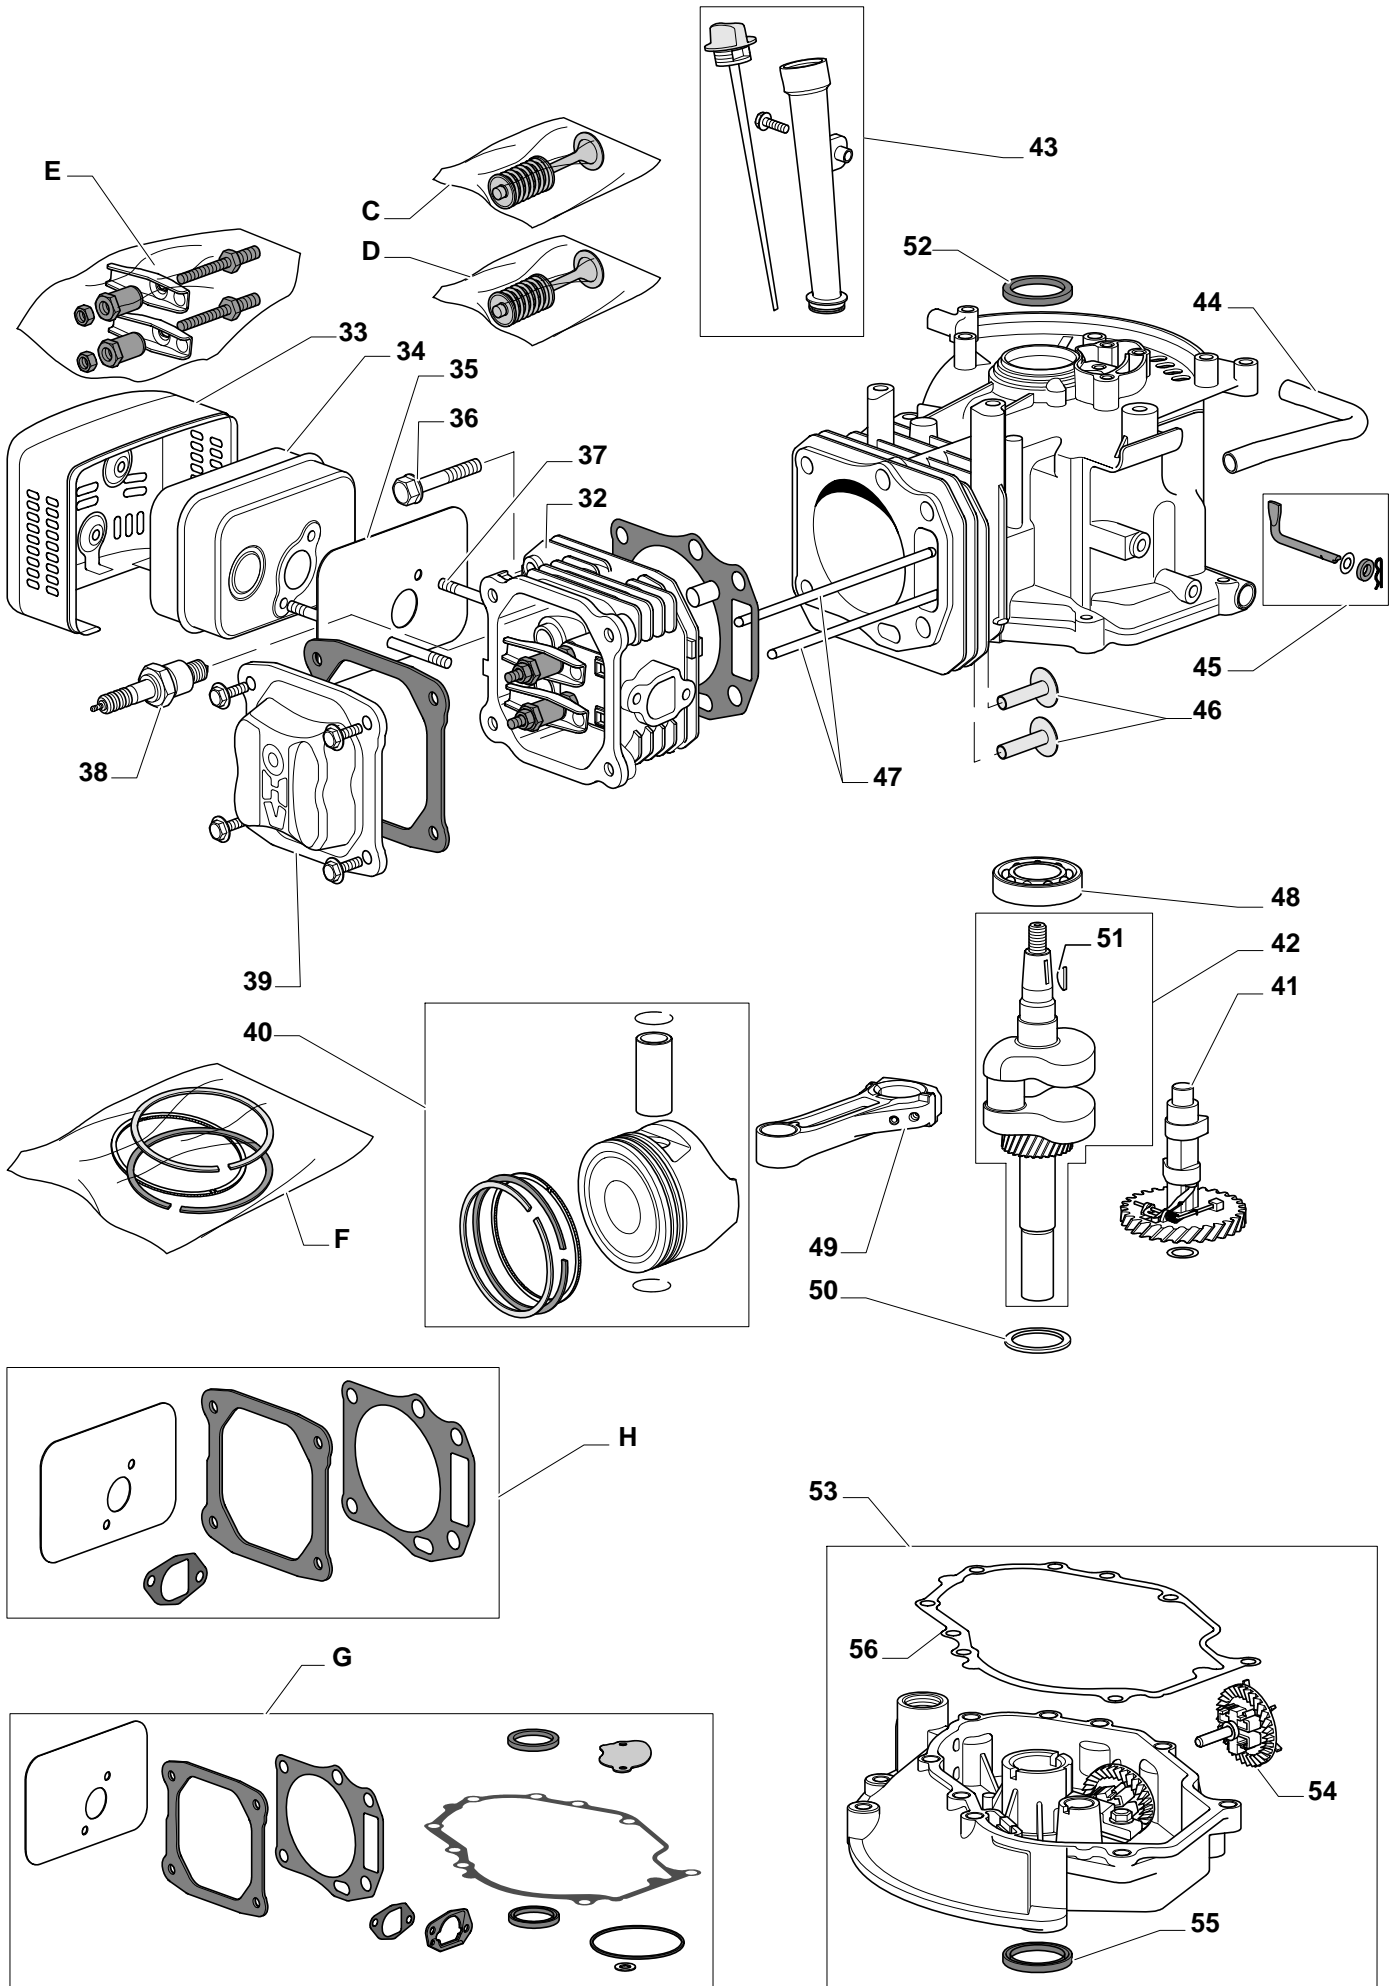

MULTICLIP 50 S RENTAL

MULTICLIP 50 S RENTAL

Pos. Fig.	Antal Quantity	Art No Part No	Benämning	Description	Anmärkning Notes
E	1	118550273/0	Valve Arm Set	Valve Arm Set	
F	1	118550286/0	Piston, Ring Set	Piston, Ring Set	
C	1	118550292/0	Intake Valve Assy	Intake Valve Assy	
D	1	118550294/0	Exhaust Valve Assy	Exhaust Valve Assy	
G	1	118550404/0	Packning	Engine Gasket Set	
H	1	118550406/0	Cylinder Head Gasket Set	Cylinder Head Gasket Set	
32	1	118550244/0	Cylinder Head Assy	Cylinder Head Assy	
33	1	118550268/1	Ljuddämparskydd	Muffler Guard	
34	1	118550269/0	Ljuddämpare	Muffler	
35	1	118550270/0	Ljuddämparskydd	Gasket, Muffler	
36	4	118550297/0	Skruv	Screw	
37	2	118550298/0	Skruv	Stud Bolt	
38	1	118550219/0	Tändstift	Spark Plug	
38	1	9400-0244-00	Tändstift	Spark Plug	
39	1	118550296/1	Cover Comp., Head	Cover Comp., Head	
40	1	118550278/0	Kolv kpl	Piston Assy	
41	1	118550271/0	Camshaft Assy	Camshaft Assy	
42	1	118550281/0	Vevaxel	Crankshaft	
43	1	118550311/0	Oil Filler Assy	Oil Filler Assy	
44	1	118550377/0	Oljeslang	Breather Fule Pipe	
45	1	118550308/0	Vevaxel	Shaft, Governor Arm Assy	
46	1	118550291/0	Valve Lifter Assy	Valve Lifter Assy	
47	1	118550289/0	Push Rods Assy	Push Rods Assy	
48	1	118550280/0	Kullager	Bearing	
49	1	118550284/0	Connecting Rod Assy	Connecting Rod Assy	
50	1	118550283/0	Bricka	Washer	
51	1	118550288/0	Kil	Flywheel Key	
52	1	118550300/0	Tätningring	Oil Seal	
53	1	118550383/0	Vevhus	Crankcase Cover Assy	
54	1	118550312/0	Speed Governor Assy	Speed Governor Assy	
55	1	118550379/0	Tätningring	Oil Seal	
56	1	118550380/0	Packning	Crankcase Gasket