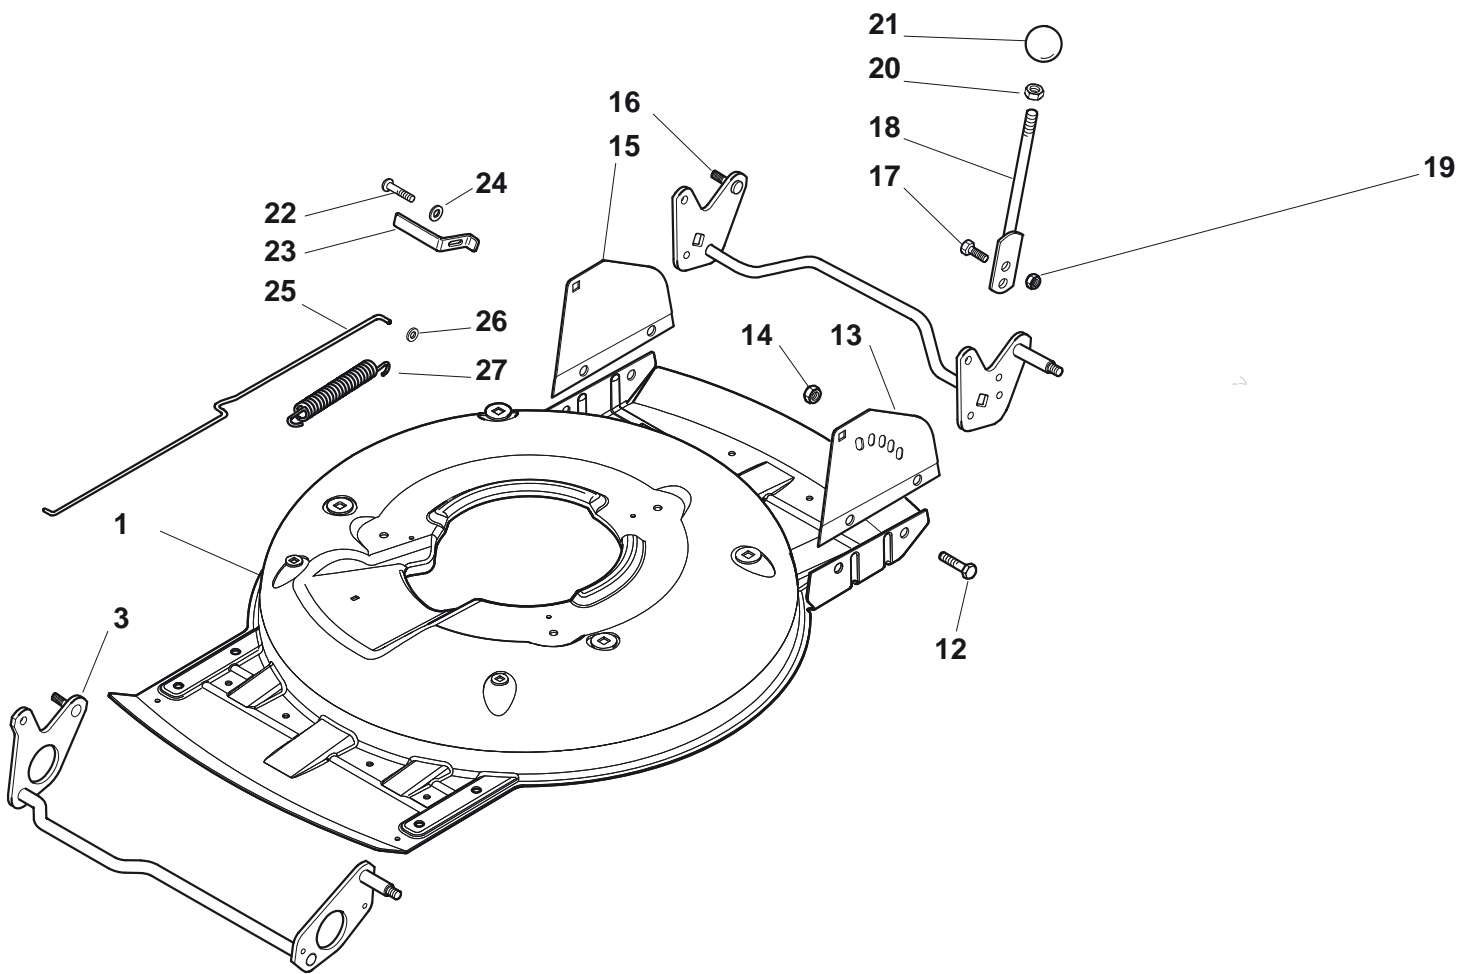

Genuine Spare Parts

www.stiga.com

MULTICLIP 50 S RENTAL Model Year 2011

- Use GLOBAL GARDEN PRODUCT Genuine Spare Parts specified in the parts list for repair and/or replacement.
- The contents described in the parts list may change due to improvement.
- The drawings of the spare parts are only indicative and might not represent the part in question exactly.
- The indications "right" - "left" - "front" - "rear" refer to the position of the operator when using the machine.
- When placing orders of parts for repair and/or replacement, make sure that the illustrated parts list is the one applying to the machine's year of manufacture, as shown on the identification plate attached to the machine.

MULTICLIP 50 S RENTAL

MULTICLIP 50 S RENTAL

Pos. Fig.	Antal Quantity	Art No Part No	Benämning	Description	Anmärkning Notes
1	1	322064691/0	Chassi INOX	Deck INOX	
1	1	81002909/1	Chassi-grå	Deck Grey	
3	1	81002849/0	Hjulaxel-fram	Axle, Front Wheels	
12	4	12791011/0	Skruv	Screw	
13	1	81545105/0	Platta-vä	Left Plate	
14	4	12154510/0	Mutter	Nut	
15	1	81545104/0	Platta-hö	Right Plate	
16	1	81002851/0	Hjulaxel-bakre	Axle, Rear Wheels	
17	2	12789000/0	Skruv	Screw	
18	1	81003323/0	Höjdinställningsspak	Lever, Height Adjustment	
19	2	12154330/0	Mutter	Nut	
20	1	12293200/0	Mutter	Nut	
21	1	22399812/0	Knopp	Knob	
22	2	12735661/0	Skruv	Screw	
23	2	22551529/0	Plåt	Plate	
24	2	12521330/0	Bricka	Washer	
25	1	22033329/0	Höjdinställn.stång	Rod, Height Adjustment Control	
26	2	12604899/0	Låsbricka	Crown Fastener	
27	1	22446184/0	Fjäder	Spring	