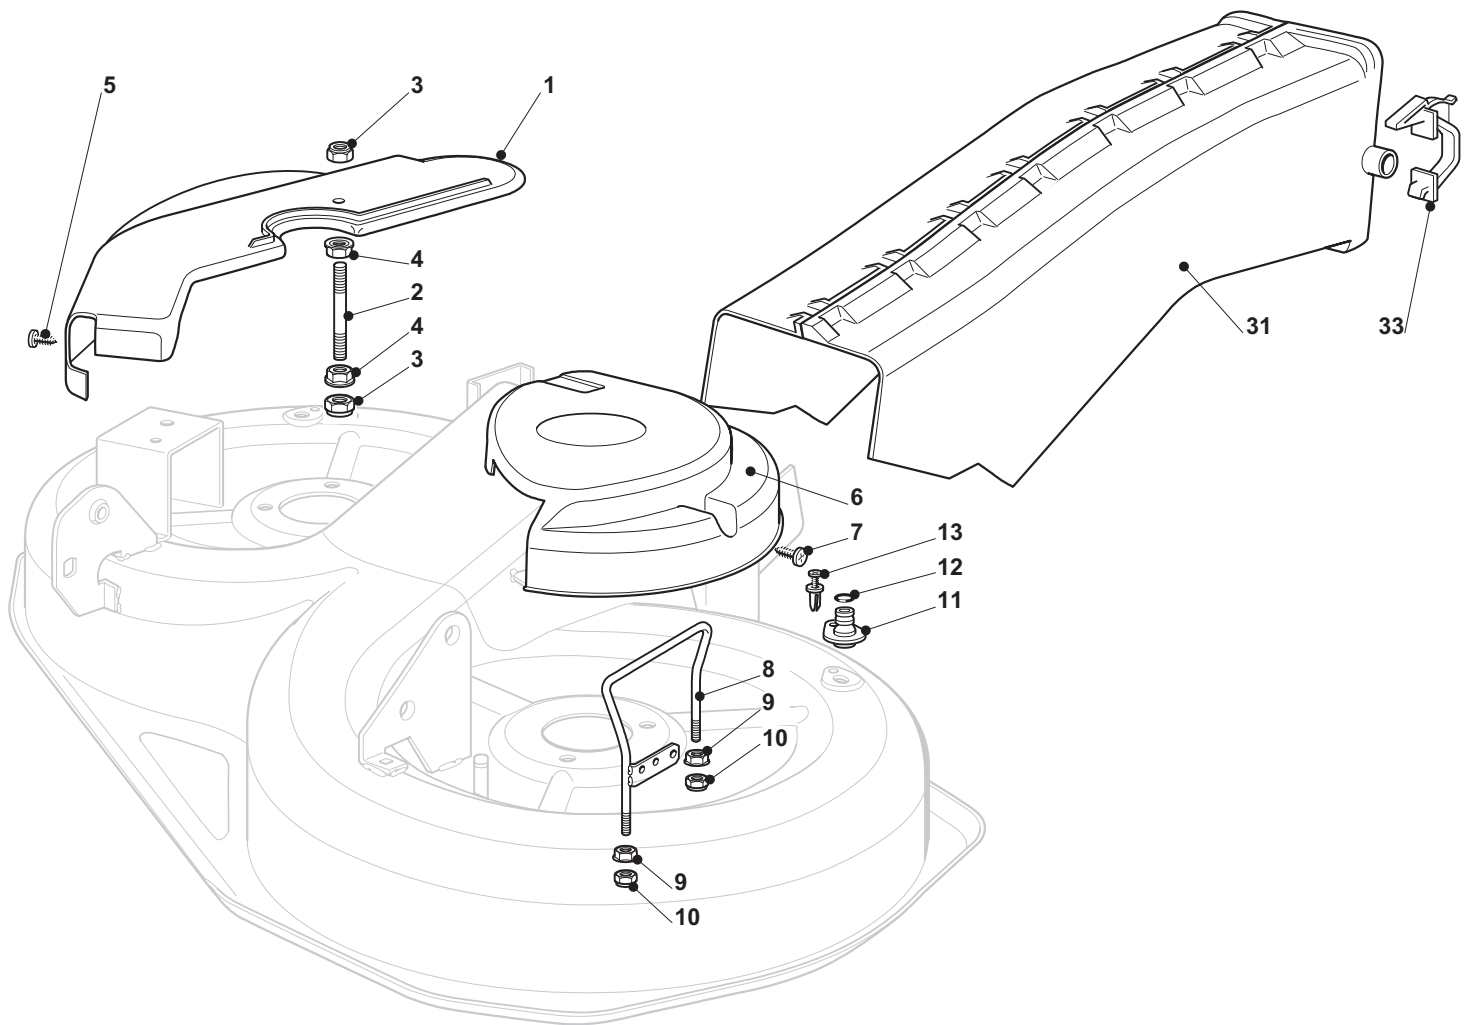

Classic 90

Classic 90

Pos. Fig.	Antal Quantity	Art No Part No	Benämning	Description	Anmärkning Notes
1	1	25060111/0	Hus	Case	
2	1	25580007/0	Stud Screw	Stud Screw	
3	2	12155000/0	Mutter	Nut	
4	2	12293201/0	Mutter	Nut	
5	2	12735110/0	Skruv	Screw	
6	1	25060112/0	Hus	Case	
7	2	12735110/0	Skruv	Screw	
8	1	82270301/0	Remstyrning	Belt Guide	
9	2	12293201/0	Mutter	Nut	
10	2	12155000/0	Mutter	Nut	
11	2	25033060/0	Water Hose Connection	Water Hose Connection	
12	2	19035000/0	O-ring	Or Ring	
13	2	12500030/0	Rivet	Rivet	
31	1	382108008/0	Inmatningstratt	Conveyor	
33	2	25774373/0	Klämma	Clamp