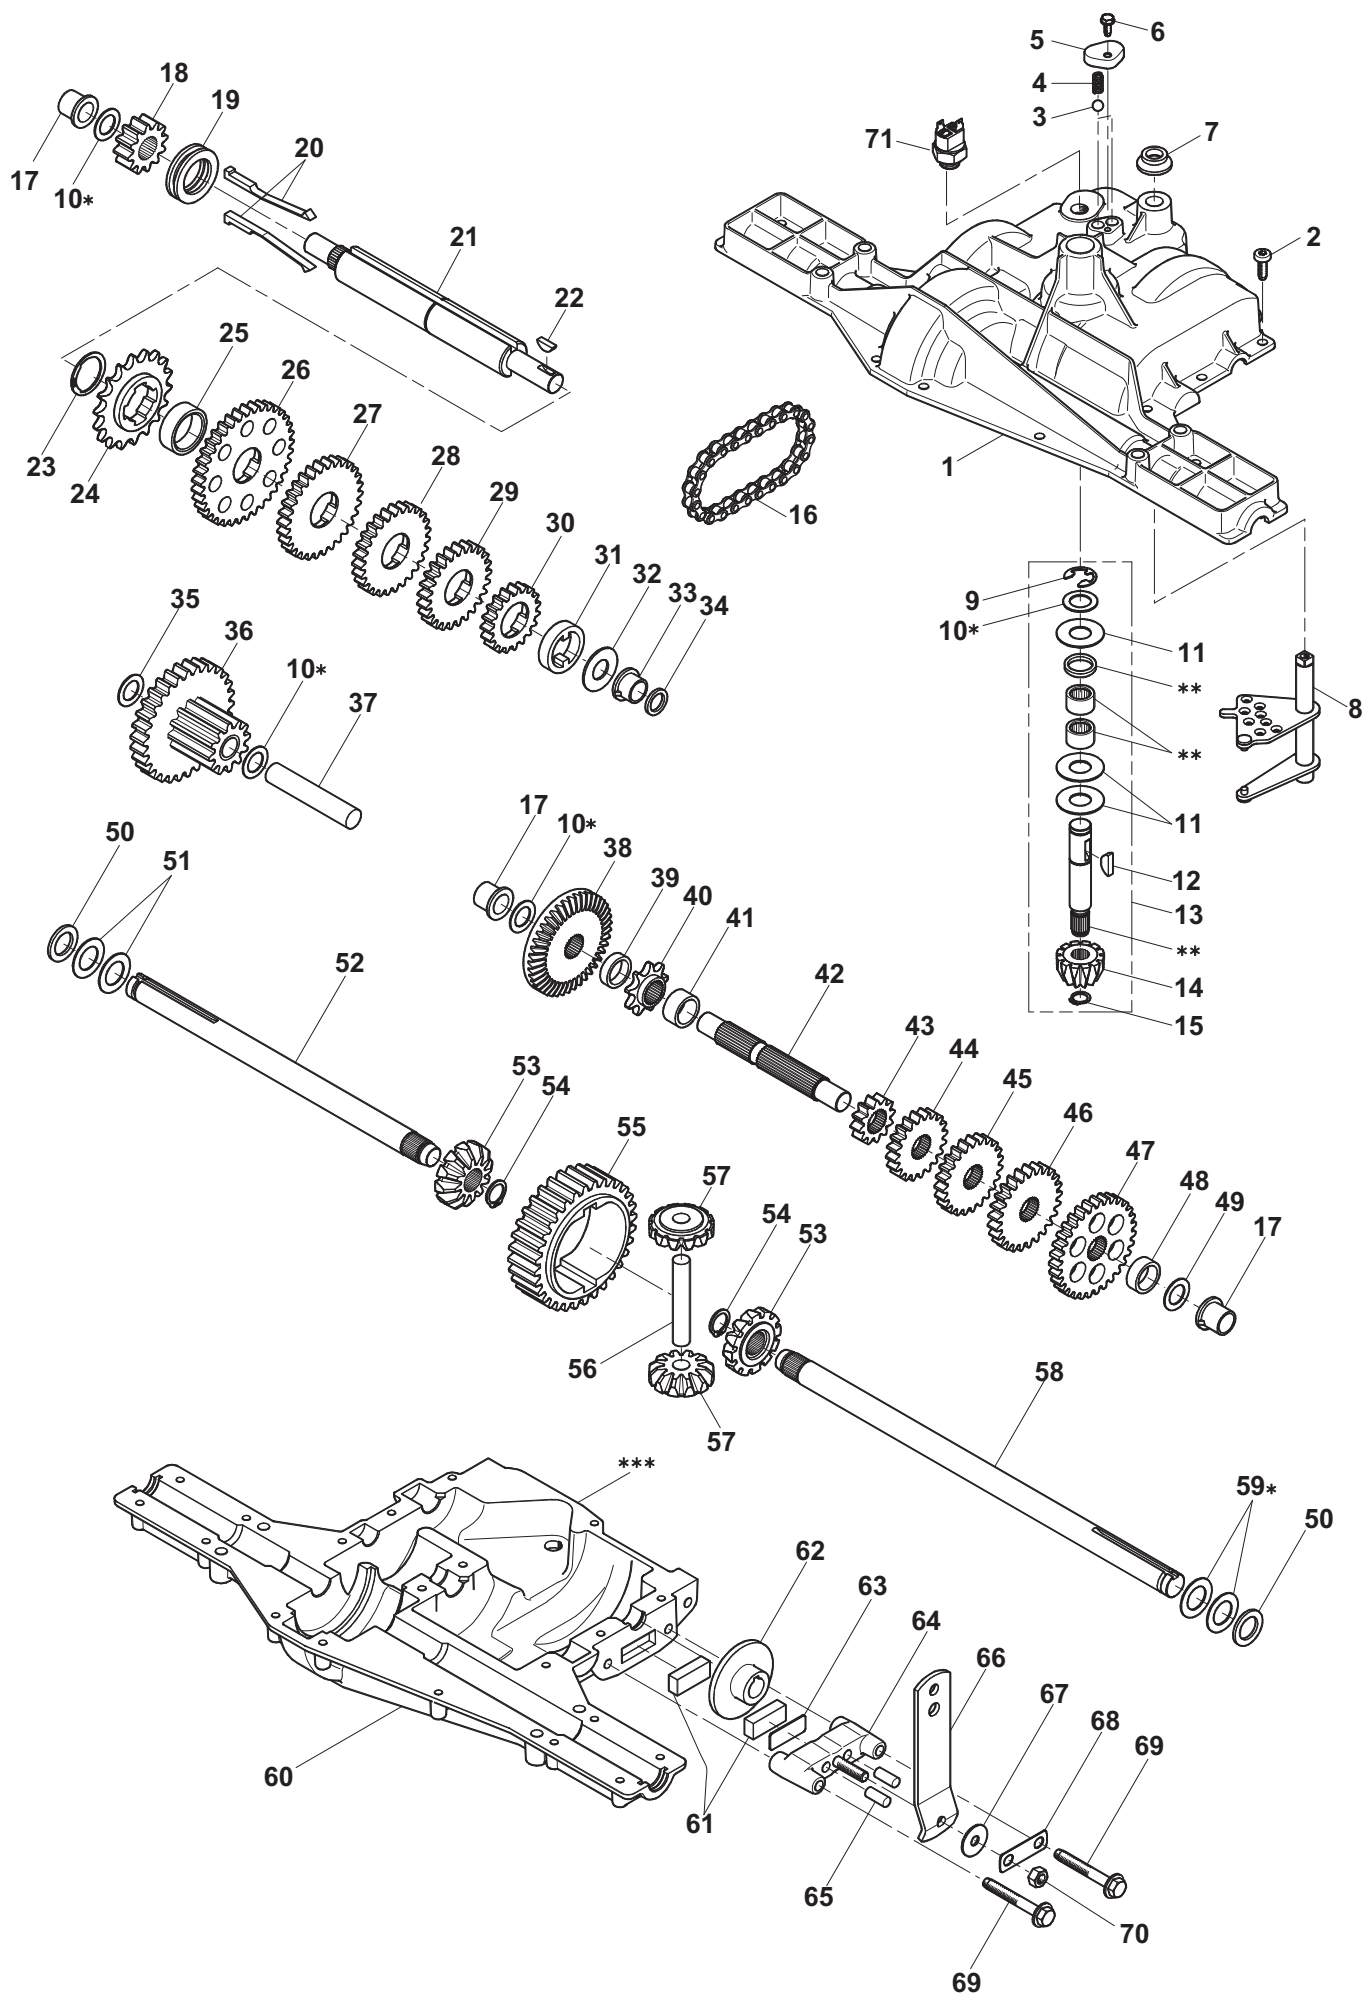

SC 9812B

Pos. Fig.	Antal Quantity	Art No Part No	Benämning	Description	Anmärkning Notes
67	1	F000-3760-00	Washer, Plain, .321 X1.00 X .055	Washer, Plain, .321 X1.00 X .055	
68	1	F000-5555-00	Bussning	Bracket, Anti-Rotation	
69	2	F000-5562-00	Screw, Tapping, 5/16-18 X 2.35	Screw, Tapping, 5/16-18 X 2.35	
70	1	F000-3847-00	Nut, Lock, 5/16-24	Nut, Lock, 5/16-24	
71	1	19410610/0	Brytare	Microswitch	
72	1	F000-4300-00	Grease	Grease