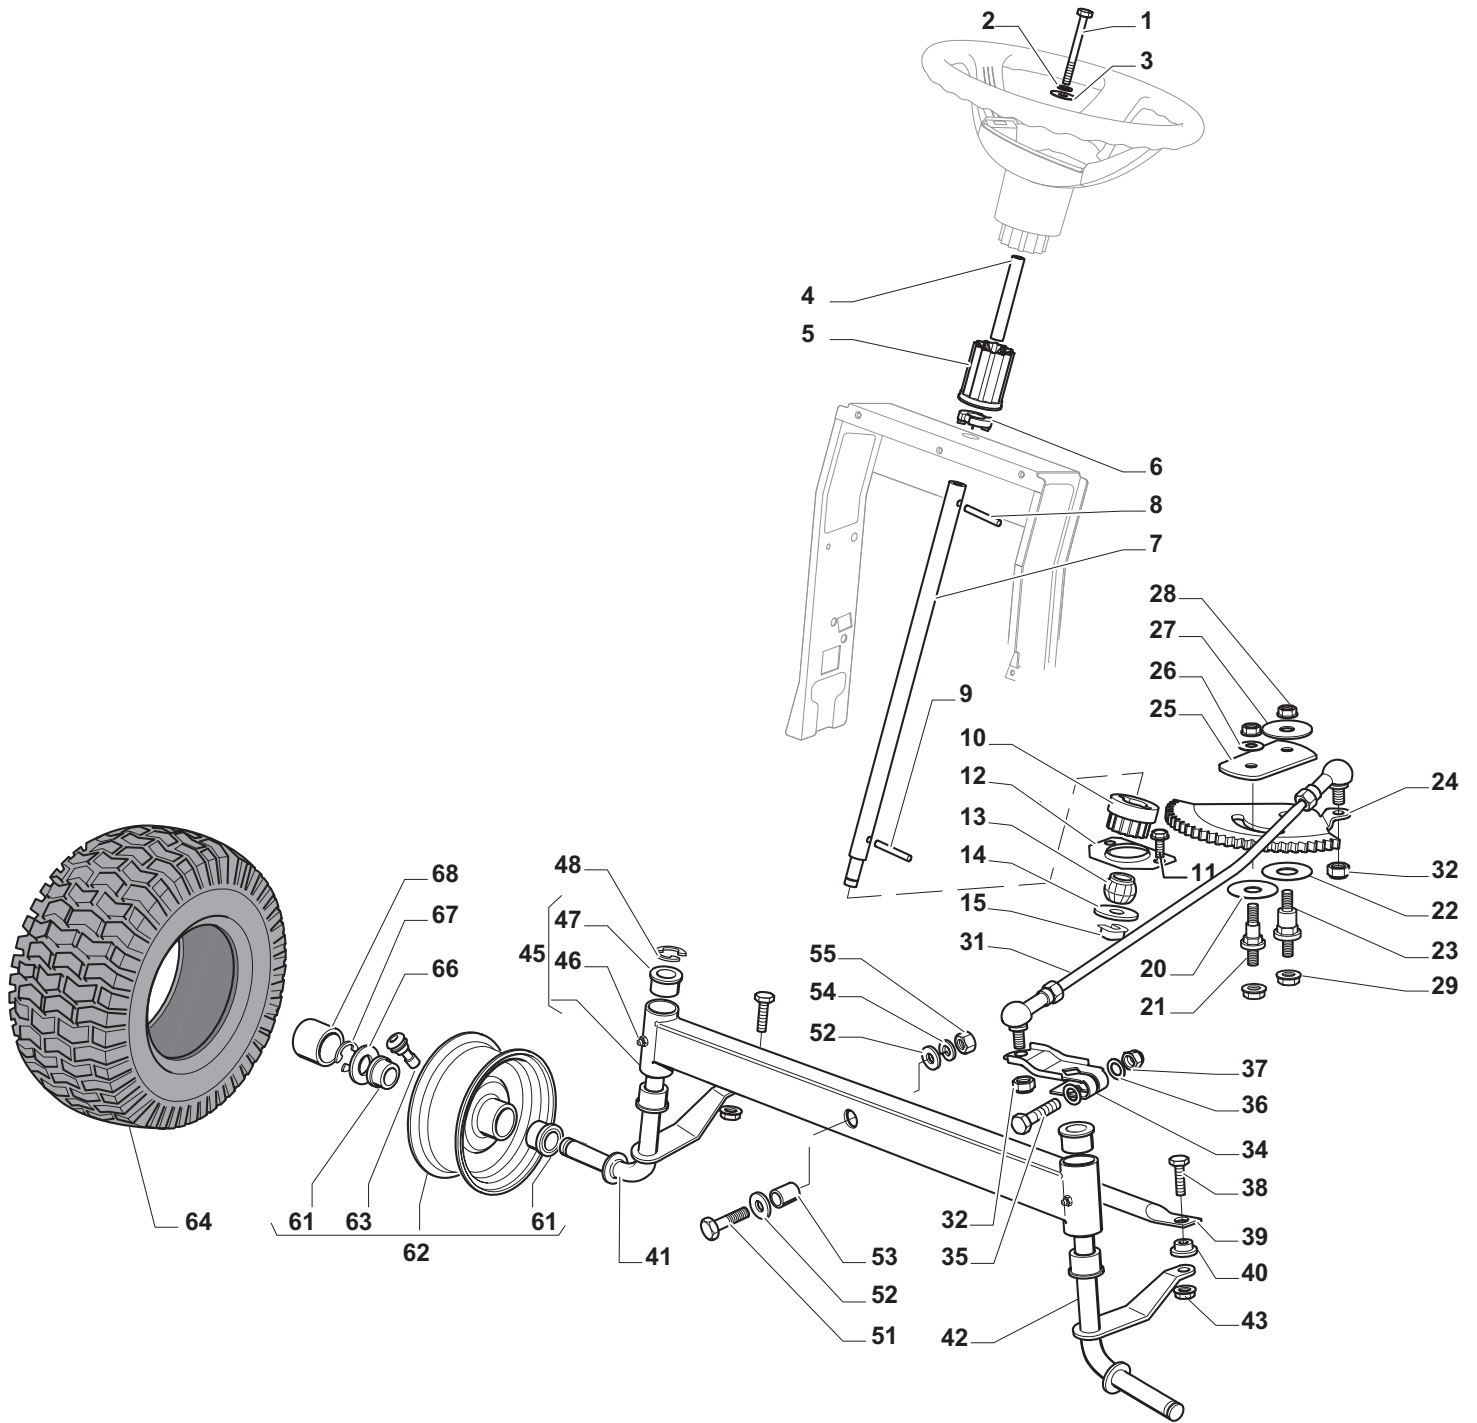

Pos. Fig.	Antal Quantity	Art No Part No	Benämning	Description	Anmärkning Notes
1	1	12692050/0	Skruv	Screw	
2	1	12540260/0	Bricka	Washer	
3	1	12523070/0	Bricka	Washer	
4	1	125160047/0	Distans	Spacer	
5	1	325785318/0	Stöd	Support	
6	1	325038008/0	Bussning	Bush	
7	1	125520007/0	Steering Column	Steering Column	
8	1	112620300/0	Stift	Pin	
9	1	12622650/0	Stift	Pin	
10	1	125570003/0	Drev	Pinion	
11	2	27943051/0	Skruv	Screw	
12	1	325785213/1	Stöd	Support	
13	1	25743000/0	Ledkåpa, Vä+Hö	Joint	
14	1	12521370/0	Bricka	Washer	
15	1	12436030/0	Trombocyt	Plate	
20	1	22672151/0	Bricka	Washer	
21	1	125510104/0	Stift	Pin	
22	1	125670023/0	Bricka	Washer	
23	1	125510109/0	Stift	Pin	
24	1	325735519/0	Steering Shaft	Steering Shaft	
25	1	325547233/0	Tavla	Plate	
26	1	12369500/0	Bricka	Washer	
27	1	22160400/0	Dammskydd	Dust Cover	
28	2	12155010/0	Mutter	Nut	
29	2	12154210/0	Mutter	Nut	
31	1	382000566/0	Stång	Steering Rod	
32	2	12156602/0	Mutter	Nut	
34	1	325318243/0	Spak	Lever	
35	1	12692390/0	Skruv	Screw	
36	2	12521360/0	Bricka	Washer	
37	1	12156602/0	Mutter	Nut	
38	2	125510103/0	Stift	Pin	
39	1	325840029/0	Gasreglagelänk	Tie Rod	
40	2	325038007/0	Bussning	Bush	
41	1	382230369/0	Right Stub Axle	Right Stub Axle	
42	1	382230371/0	Left Stub Axle	Left Stub Axle	
43	2	12155000/0	Mutter	Nut	
45	1	382034030/0	Equalizer With Bush (With 36 + 37)	Equalizer With Bush And Lubricator	
46	2	12379511/0	Smörjnippl	Grease Dispenser	
47	4	25034002/1	Bussning	Brass	
48	1	12001010/0	Låsring	Benzing	
51	1	12692695/0	Skruv	Screw	
52	2	12523100/0	Bricka	Washer	
53	1	25160016/0	Distans	Spacer	
54	1	12587100/0	Bricka	Washer	
55	1	12295300/0	Mutter	Nut	
61	4	25122200/2	Kullager	Bearing	
62	2	182000598/0	Rimm	Rimm	
63	2	25950000/0	Ventil	Valve	
64	2	125590014/0	Dack	Tire	
66	2	25670005/1	Bricka	Washer	
67	2	12001010/0	Låsring	Benzing	
68	2	322110233/0	Navkapsel	Hub Cover