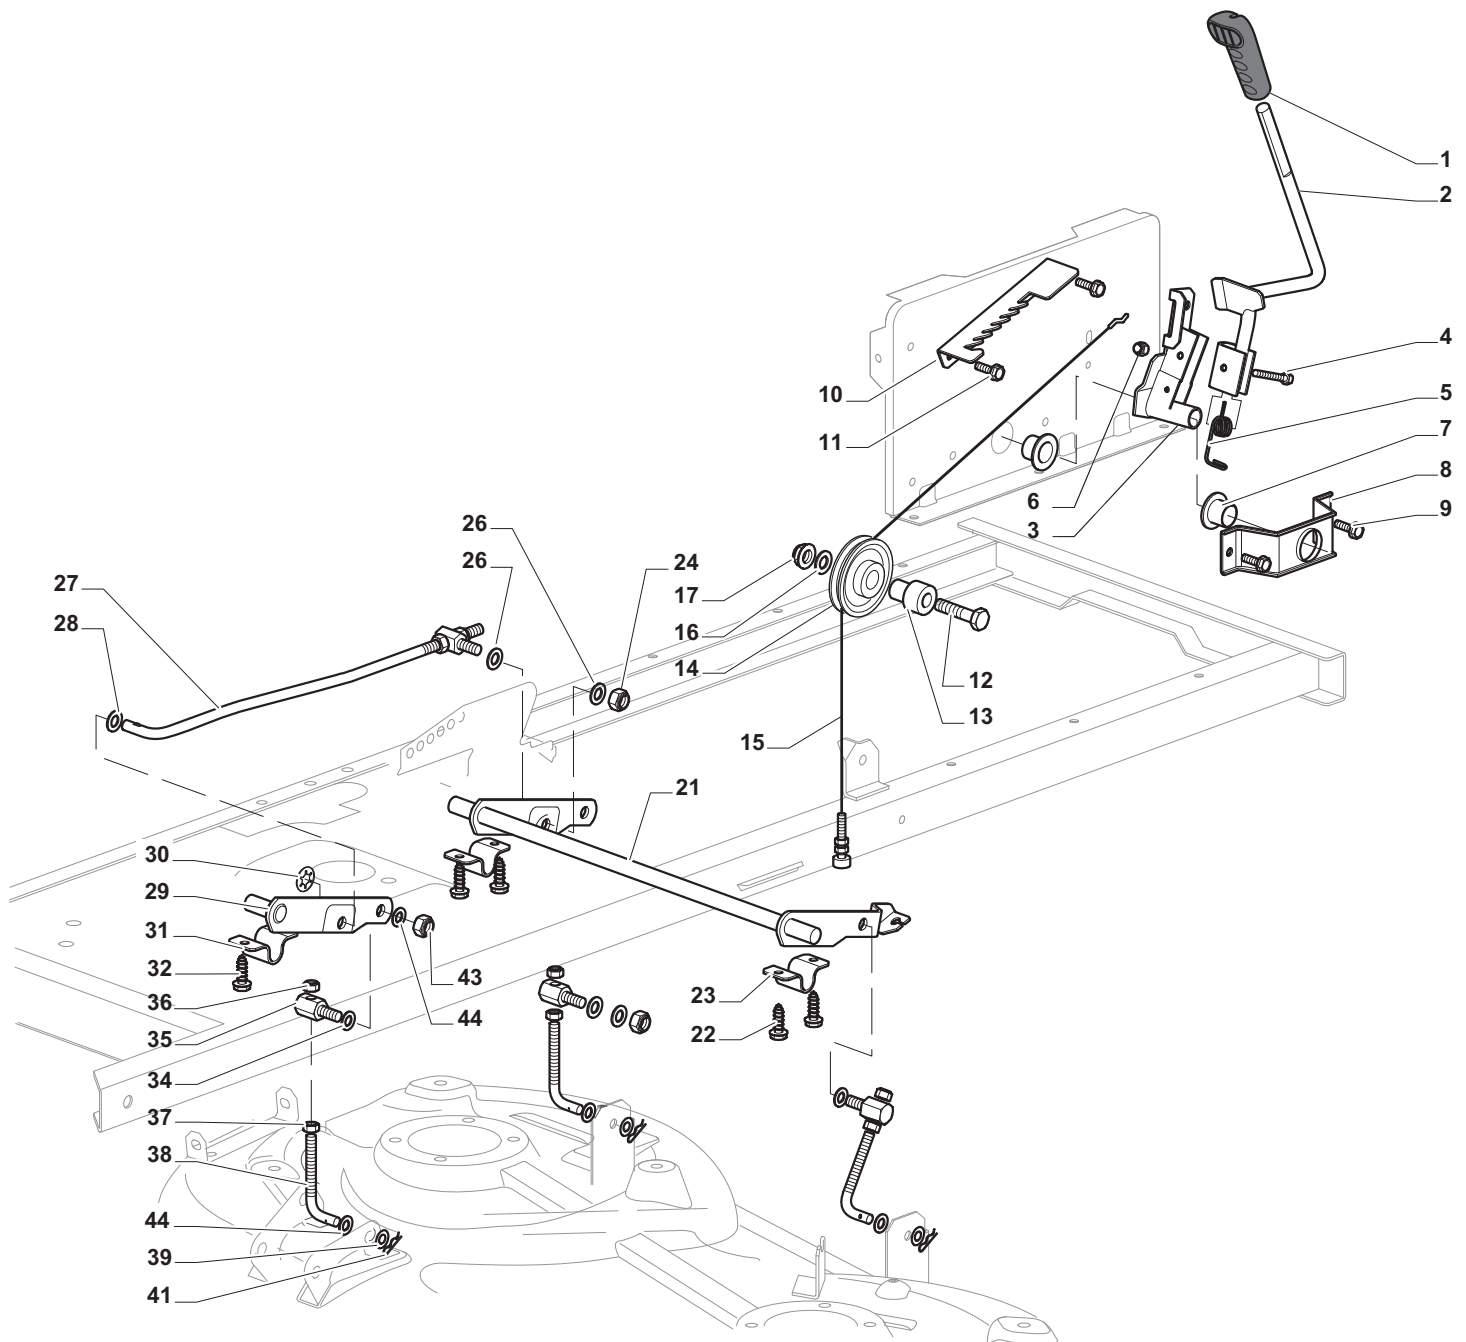

SC 9812B

Pos. Fig.	Antal Quantity	Art No Part No	Benämning	Description	Anmärkning Notes
67	1	F000-3760-00	Washer, Plain, .321 X1.00 X .055	Washer, Plain, .321 X1.00 X .055	
68	1	F000-5555-00	Bussning	Bracket, Anti-Rotation	
69	2	F000-5562-00	Screw, Tapping, 5/16-18 X 2.35	Screw, Tapping, 5/16-18 X 2.35	
70	1	F000-3847-00	Nut, Lock, 5/16-24	Nut, Lock, 5/16-24	
71	1	19410610/0	Brytare	Microswitch	
72	1	F000-4300-00	Grease	Grease	