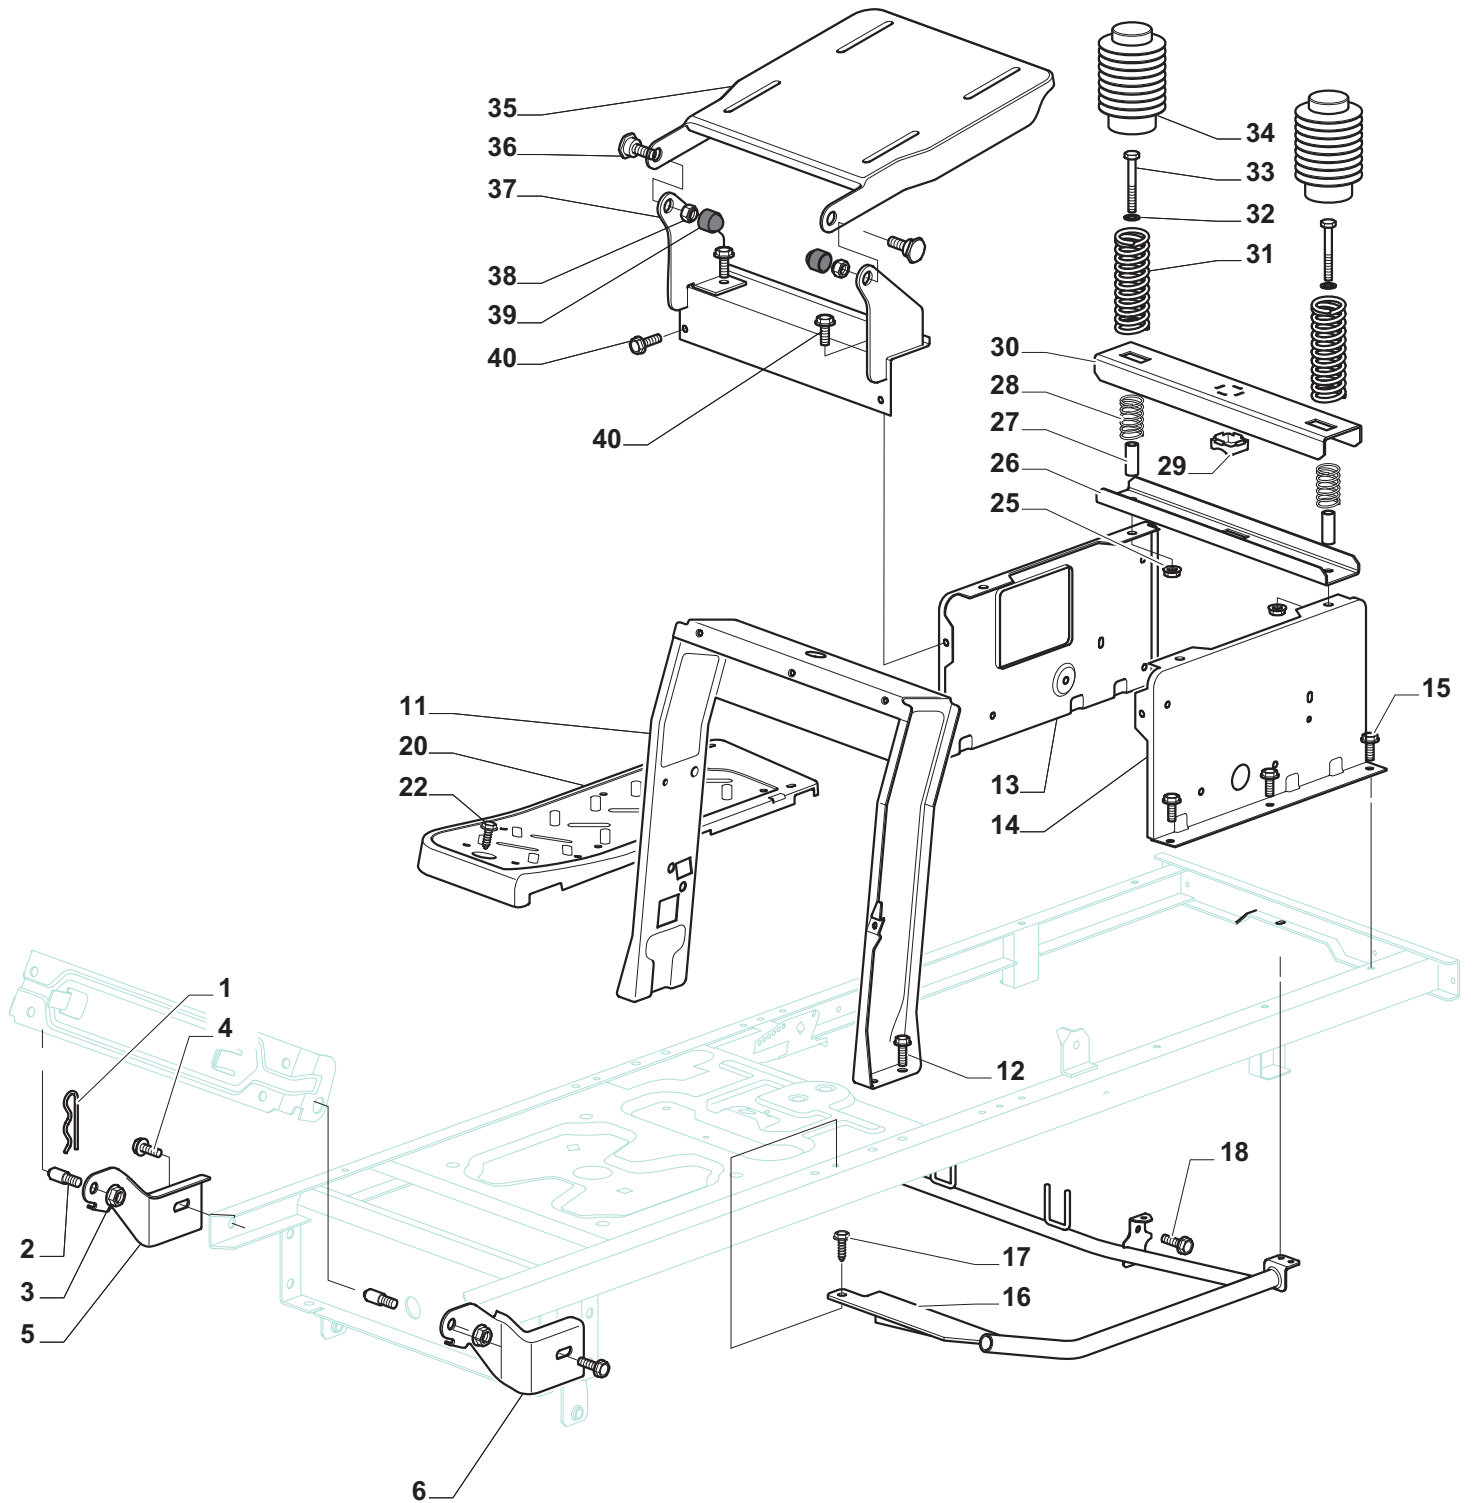

Genuine Spare Parts

www.stiga.com

SC 9812B Model Year 2011

- Use GLOBAL GARDEN PRODUCT Genuine Spare Parts specified in the parts list for repair and/or replacement.
- The contents described in the parts list may change due to improvement.
- The drawings of the spare parts are only indicative and might not represent the part in question exactly.
- The indications "right" - "left" - "front" - "rear" refer to the position of the operator when using the machine.
- When placing orders of parts for repair and/or replacement, make sure that the illustrated parts list is the one applying to the machine's year of manufacture, as shown on the identification plate attached to the machine.

SC 9812B

Pos. Fig.	Antal Quantity	Art No Part No	Benämning	Description	Anmärkning Notes
1	1	24487998/0	Låsnål	Cotter Pin	
2	2	25510079/0	Stift	Pin	
3	2	12154210/0	Mutter	Nut	
4	2	12735599/0	Skruv	Screw	
5	1	325547225/0	Trombocyt-hö	Right Plate	
6	1	325547227/0	Trombocyt-vä	Left Plate	
11	1	382785169/1	Stöd	Steering Column Support	
12	4	125943009/0	Skruv	Screw	
13	1	325785331/0	Stöd	Right Seat Support	
14	1	325785333/0	Stöd	Left Seat Support	
15	6	125943009/0	Skruv	Screw	
16	1	382785179/0	Fotsteg Stöd	Footboard Support	
17	2	125943009/0	Skruv	Screw	
18	2	125943009/0	Skruv	Screw	
20	1	325500041/1	Fotsteg-hö	Right Footboard	
21	1	325500043/1	Fotsteg-Vä	Left Footboard	
22	2	12735599/0	Skruv	Screw	
25	2	12293201/0	Mutter	Nut	
26	1	325820109/0	Seat Support	Seat Support	
27	2	125160048/0	Distans	Spacer	
28	2	125430263/0	Fjäder	Spring	
29	1	325060038/0	Fäste	Cam	
30	1	325820105/0	Stöd	Support	
31	2	125430264/0	Fjäder	Spring	
32	2	12521350/0	Bricka	Washer	
33	2	12691400/0	Skruv	Right Screw	
34	2	325122002/0	Hood	Hood	
35	1	382547061/0	Tavla	Plate	
36	2	22524970/2	Stift	Pin	
37	1	382820151/0	Seat Support	Seat Support	
38	2	12155010/0	Mutter	Nut	
39	2	118203854/0	Tätningshylsa	Protection	
40	4	125943009/0	Skruv	Screw	