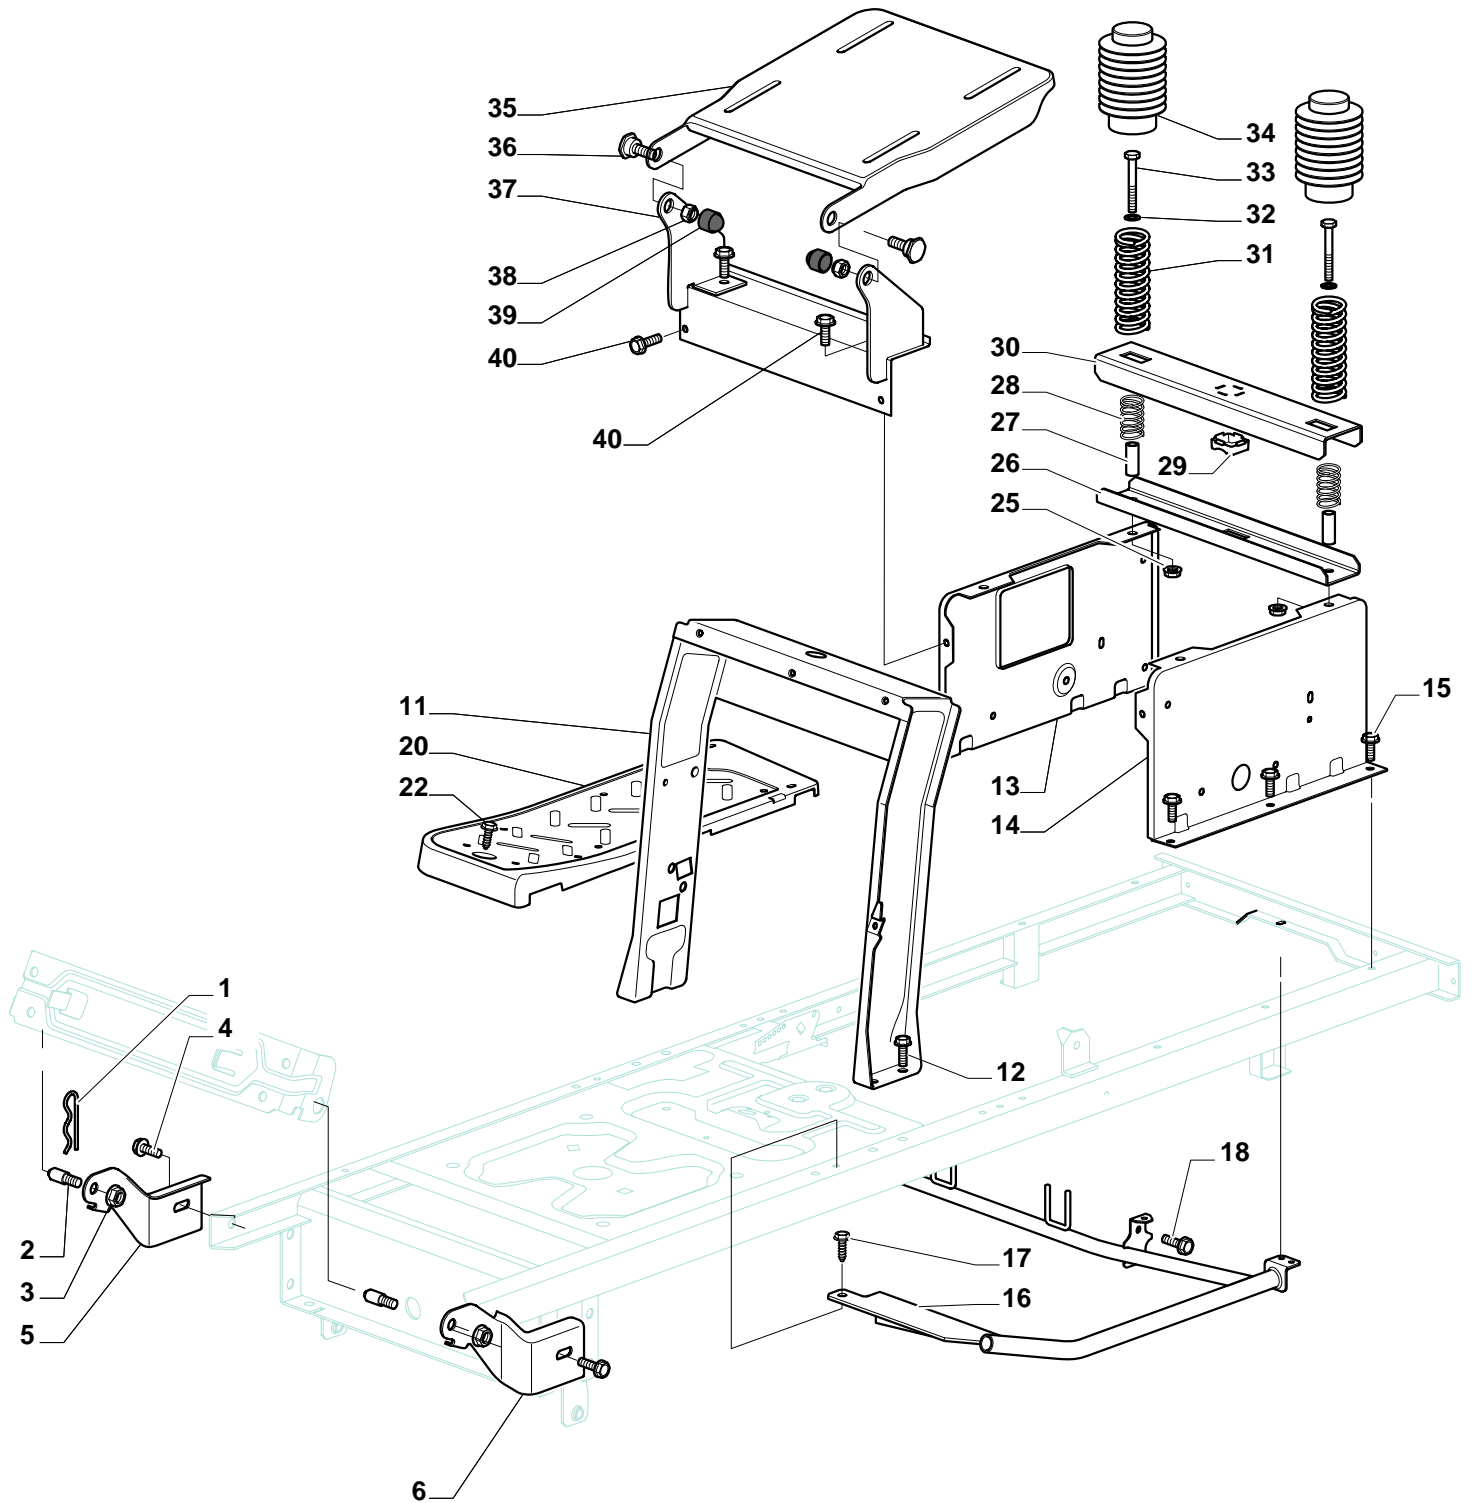

Genuine Spare Parts

www.stiga.com

SD 9814 H Model Year 2011

- Use GLOBAL GARDEN PRODUCT Genuine Spare Parts specified in the parts list for repair and/or replacement.
- The contents described in the parts list may change due to improvement.
- The drawings of the spare parts are only indicative and might not represent the part in question exactly.
- The indications "right" - "left" - "front" - "rear" refer to the position of the operator when using the machine.
- When placing orders of parts for repair and/or replacement, make sure that the illustrated parts list is the one applying to the machine's year of manufacture, as shown on the identification plate attached to the machine.

SD 9814 H

Pos. Fig.	Antal Quantity	Art No Part No	Benämning	Description	Anmärkning Notes
1	1	24487998/0	Låsnål	Cotter Pin	
2	2	25510079/0	Stift	Pin	
3	2	12154210/0	Mutter	Nut	
4	2	12735599/0	Skruv	Screw	
5	1	325547225/0	Trombocyt-hö	Right Plate	
6	1	325547227/0	Trombocyt-vä	Left Plate	
11	1	382785169/1	Stöd	Steering Column Support	
12	4	125943009/0	Skruv	Screw	
13	1	325785331/0	Stöd	Right Seat Support	
14	1	325785333/0	Stöd	Left Seat Support	
15	6	125943009/0	Skruv	Screw	
16	1	382785179/0	Fotsteg Stöd	Footboard Support	
17	2	125943009/0	Skruv	Screw	
18	2	125943009/0	Skruv	Screw	
20	1	325500041/1	Fotsteg-hö	Right Footboard	
21	1	325500043/1	Fotsteg-Vä	Left Footboard	
22	2	12735599/0	Skruv	Screw	
25	2	12293201/0	Mutter	Nut	
26	1	325820109/0	Seat Support	Seat Support	
27	2	125160048/0	Distans	Spacer	
28	2	125430263/0	Fjäder	Spring	
29	1	325060038/0	Fäste	Cam	
30	1	325820105/0	Stöd	Support	
31	2	125430264/0	Fjäder	Spring	
32	2	12521350/0	Bricka	Washer	
33	2	12691400/0	Skruv	Right Screw	
34	2	325122002/0	Hood	Hood	
35	1	382547061/0	Tavla	Plate	
36	2	22524970/2	Stift	Pin	
37	1	382820151/0	Seat Support	Seat Support	
38	2	12155010/0	Mutter	Nut	
39	2	118203854/0	Tätningshylsa	Protection	
40	4	125943009/0	Skruv	Screw	