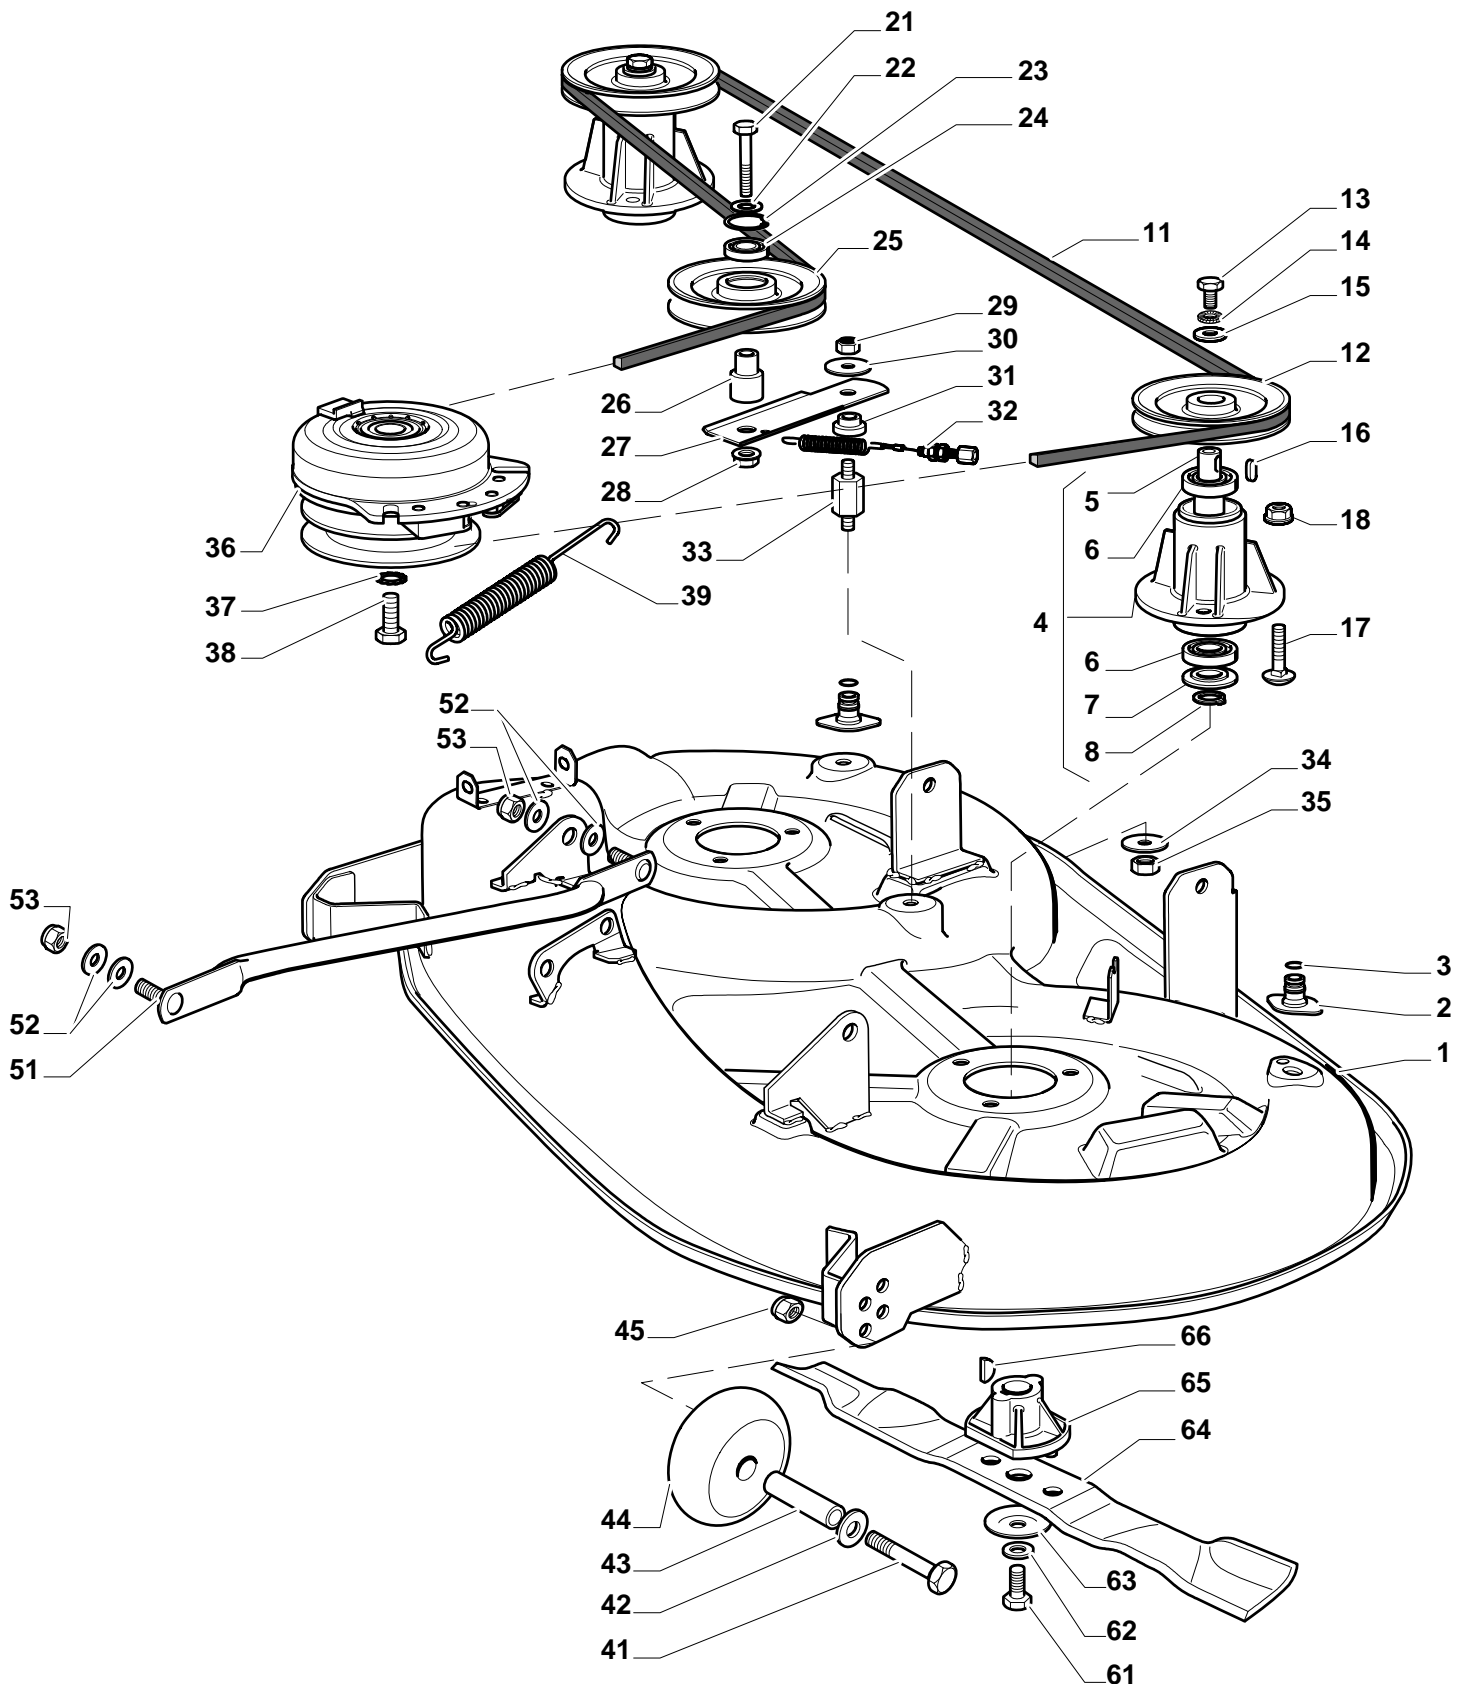

SD 9814 H

Pos. Fig.	Antal Quantity	Art No Part No	Benämning	Description	Anmärkning Notes
1	1	382564209/0	Plate	Plate	
2	2	325033086/0	Water Hose Connection	Water Hose Connection	
3	2	19035000/0	O-ring	Or Ring	
4	2	382207204/0	Oljefilter	Flange Ass.Y	
5	2	125020804/0	Vevaxel	Shaft	
6	4	119216047/0	Kullager	Bearing	
7	2	25160501/0	Dammskydd	Dust Cover	
8	2	12609260/0	Seeger	Seeger	
11	1	135061504/0	Drivrem	Belt	
12	2	25601571/0	Remskiva	Pulley	
13	2	12793102/0	Skruv	Screw	
14	2	12540260/0	Bricka	Washer	
15	2	25670007/0	Bricka	Washer	
16	2	12139480/0	Kil	Feather	
17	6	12818690/0	Skruv	Screw	
18	6	12154210/0	Mutter	Nut	
21	1	12691400/0	Skruv	Right Screw	
22	1	12524010/0	Bricka	Washer	
23	1	12610800/0	Seegerring	Seeger	
24	1	119216048/0	Kullager	Bearing	
25	1	125601586/0	Remskiva	Pulley	
26	1	125160052/0	Distans	Spacer	
27	1	325318232/0	Spak	Lever	
28	1	12293201/0	Mutter	Nut	
29	1	12155020/0	Mutter	Nut	
30	1	125670022/0	Bricka	Washer	
31	1	125040635/0	Bussning	Bush	
32	1	82004618/0	Kabel	Wire	
33	1	125160049/0	Distans	Spacer	
34	1	12523080/0	Bricka	Washer	
35	1	12156602/0	Mutter	Nut	
36	1	118399063/0	Koppling	Clutch	
37	1	12543000/0	Bricka	Washer	
38	1	12737320/0	Skruv	Screw	
39	1	22430216/0	Fjäder	Spring	
41	2	12692050/0	Skruv	Screw	
42	2	12523060/0	Bricka	Washer	
43	2	25510072/0	Distans	Spacer	
44	2	82700001/0	Stödhjul	Anti Scalp Wheel Ø 100	
45	2	12293201/0	Mutter	Nut	
51	2	382000565/0	Equalizer Rod	Equalizer Rod	
52	8	25670008/1	Bricka	Washer	
53	4	12156602/0	Mutter	Nut	
61	2	12735694/0	Skruv	Screw	
62	2	12523080/0	Bricka	Washer	
63	2	22160400/0	Dammskydd	Dust Cover	
64	2	82004346/0	Kniv	Right Blade Mulching	
65	2	25463200/0	Knivfäste	Blade Hub	
66	2	12139100/0	Kil	Feather, Crankshaft Ø 22.2