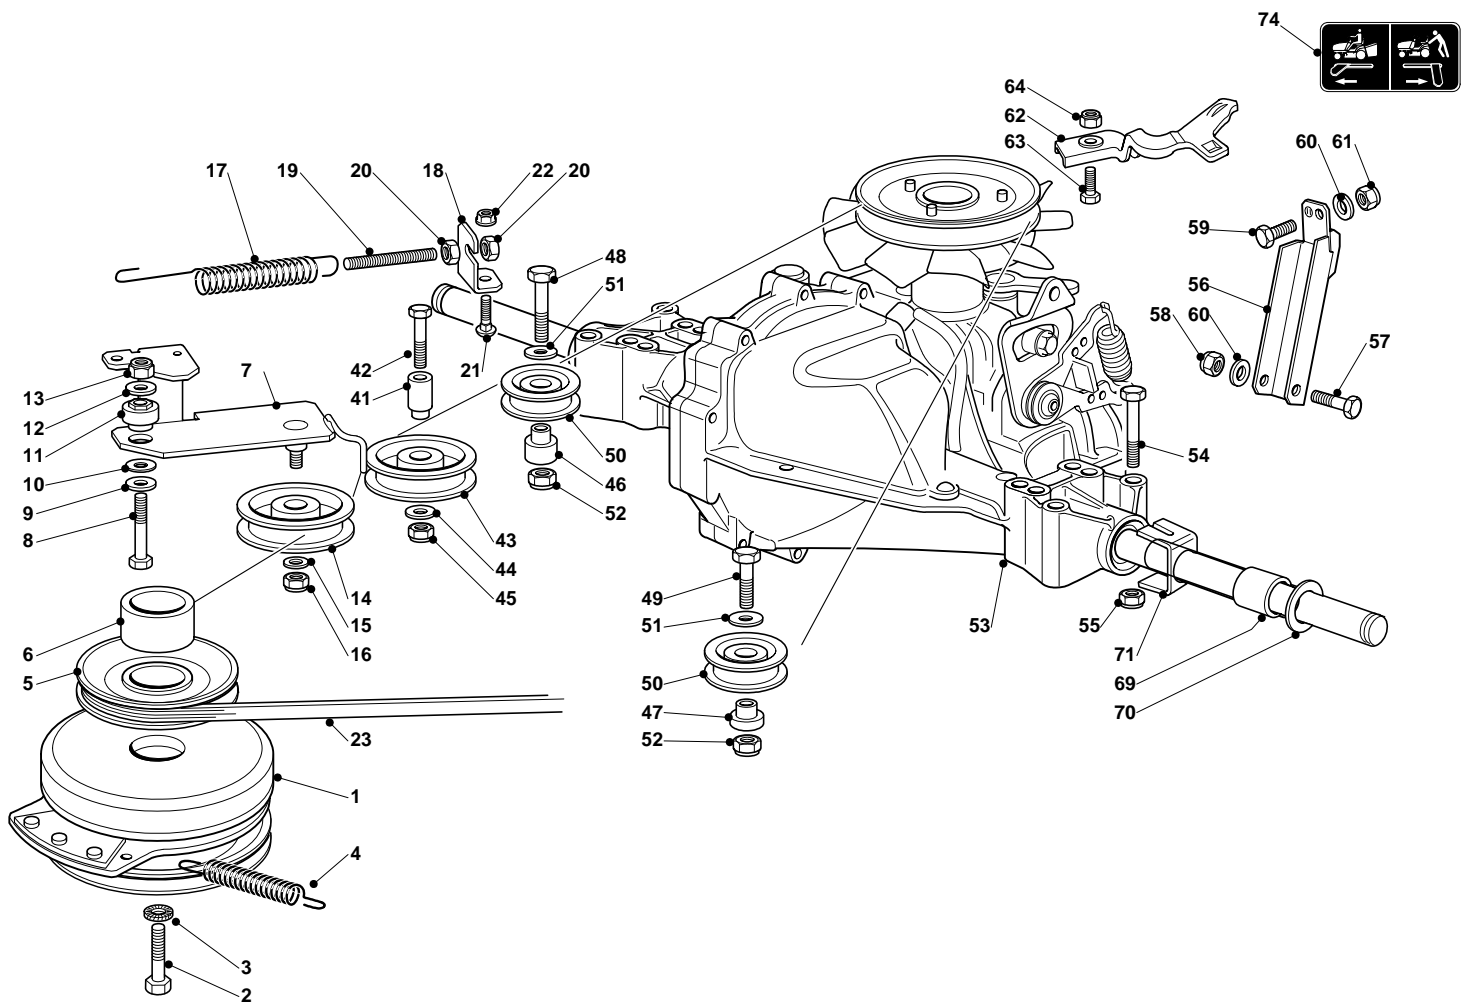

ST 10216 H

Pos. Fig.	Antal Quantity	Art No Part No	Benämning	Description	Anmärkning Notes
1	1	118399062/0	Koppling	Clutch	
2	1	12737320/0	Skruv	Screw	
3	1	12543000/0	Bricka	Washer	
4	1	22430216/0	Fjäder	Spring	
5	1	125601577/0	Remskiva	Pulley	
6	1	25160021/0	Distans	Spacer	
7	1	82318217/0	Spak	Lever	
8	1	12691115/0	Skruv	Left Screw	
9	1	12523060/0	Bricka	Washer	
10	1	27670055/0	Bricka	Washer	
11	1	25510087/0	Stift	Pin	
12	1	12523060/0	Bricka	Washer	
13	1	12155000/0	Mutter	Nut	
14	1	25601554/0	Remskiva	Pulley	
15	1	12523060/0	Bricka	Washer	
16	1	12155000/0	Mutter	Nut	
17	1	25430260/0	Fjäder	Spring	
18	1	25755049/0	Fästvinkel	Bracket	
19	1	25840005/0	Stång	Tie Rod	
20	2	12293200/0	Mutter	Nut	
21	1	12818690/0	Skruv	Screw	
22	1	12293201/0	Mutter	Nut	
23	1	135062013/0	Drivrem	Belt	
41	1	125510124/0	Stift	Pin	
42	1	12691800/0	Skruv	Screw	
43	1	25601555/0	Remskiva	Pulley	
44	1	12523060/0	Bricka	Washer	
45	1	12155000/0	Mutter	Nut	
46	1	125160024/2	Distans	Long Spacer	
47	1	125160018/1	Distans	Left Spacer	
48	1	12691400/0	Skruv	Right Screw	
49	1	12691115/0	Skruv	Left Screw	
50	2	125601588/0	Remskiva	Pulley	
51	2	22671653/0	Bricka	Washer	
52	2	12155000/0	Mutter	Nut	
53	1	118400919/1	Rear Axle Hydro-Gear T2-Adbf-2X3C-1Px1	Rear Axle Hydro-Gear T2-Adbf-2X3C-1Px1	
54	4	12691600/0	Skruv	Screw	
55	4	12154210/0	Mutter	Nut	
56	1	382785201/0	Stöd	Support	
57	1	12691700/0	Skruv	Screw	
58	1	12155000/0	Mutter	Nut	
59	1	12793701/0	Skruv	Screw	
60	2	12523060/0	Bricka	Washer	
61	1	12155000/0	Mutter	Nut	
62	1	325318257/0	Spak	Lever	
63	1	12791213/1	Skruv	Screw	
64	1	12154210/0	Mutter	Nut	
69	2	125160058/0	Distans	Spacer	
70	2	25670005/1	Bricka	Washer	
71	2	325670025/0	Bricka	Washer	
74	1	14361451/0	Dekal	Label