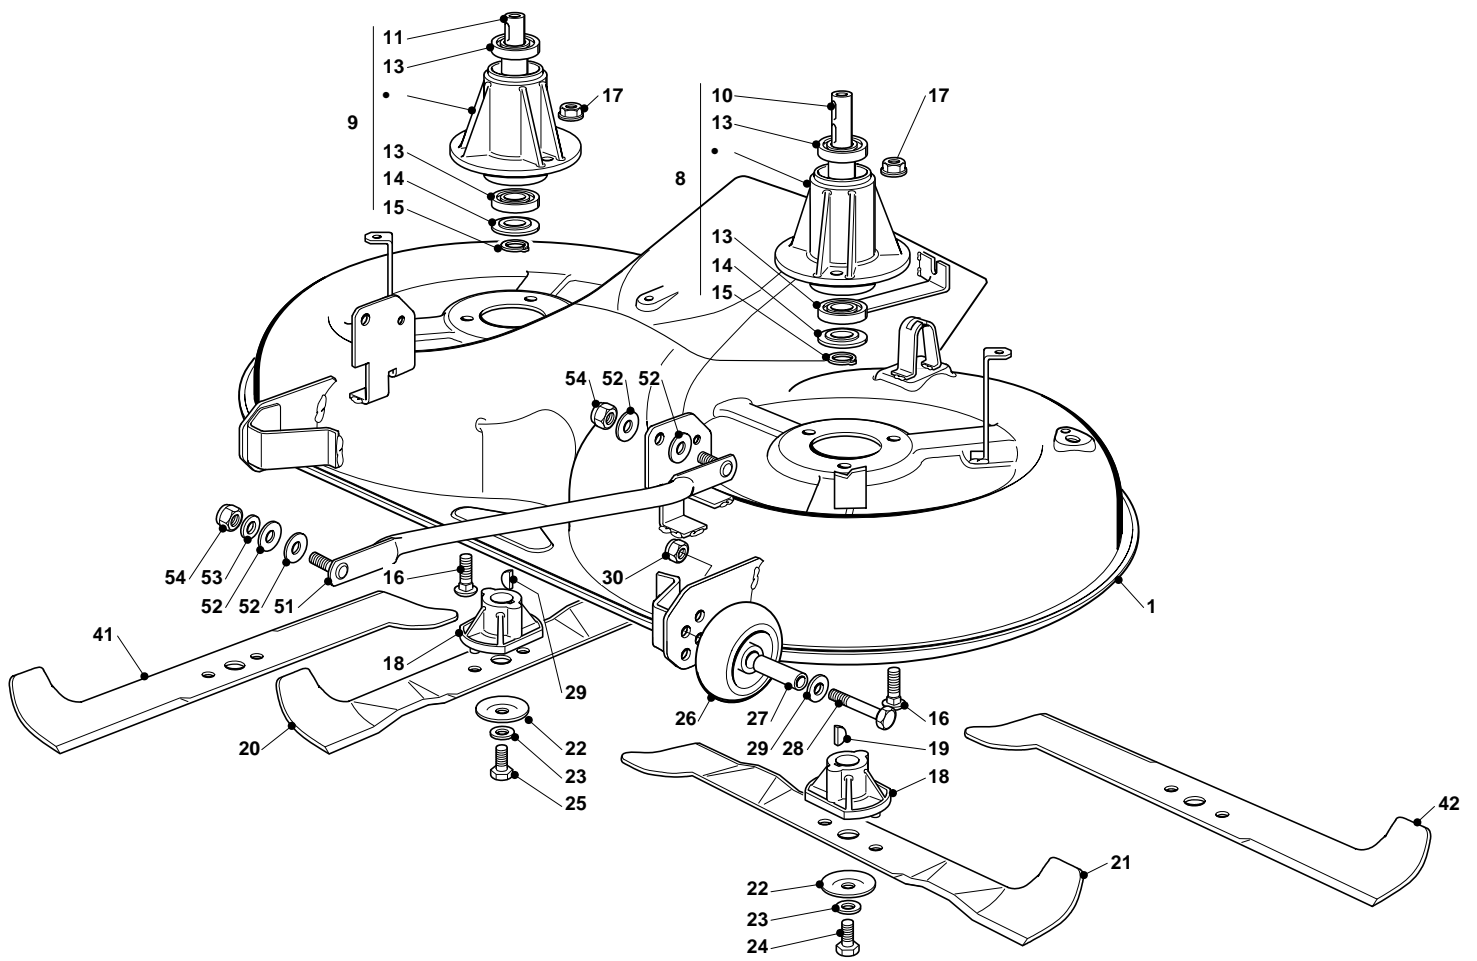

ST 10216 H

Pos. Fig.	Antal Quantity	Art No Part No	Benämning	Description	Anmärkning Notes
1	1	382564151/0	Cutting Plate Black	Cutting Plate Black	
8	1	82207200/1	Main Shaft Support	Main Shaft Support	
9	1	82207201/2	Fläns	Secondary Shaft Support	
10	1	25020800/1	Knivaxel	Main Blade Shaft	
11	1	25020801/2	Knivaxel	Secondary Blade Shaft	
13	4	119216047/0	Kullager	Bearing	
14	2	25160501/0	Dammskydd	Dust Cover	
15	2	12609260/0	Seeger	Seeger	
16	6	12818700/0	Skruv	Screw	
17	6	12154210/0	Mutter	Nut	
18	2	25463200/0	Knivfäste	Blade Hub	
19	2	12139100/0	Kil	Feather, Crankshaft Ø 22.2	
20	1	82004348/0	Kniv	Right Blade Mulching, Winged (Mod. 102)	
21	1	82004347/0	Kniv	Left Blade Mulching, Winged (Mod. 102)	
22	2	22160400/0	Dammskydd	Dust Cover	
23	2	12523080/0	Bricka	Washer	
24	1	12735694/0	Skruv	Screw	
25	1	12735695/1	Skruv	Screw	
26	2	82700001/0	Stödhjul	Anti Scalp Wheel Ø 100	
27	2	25510072/0	Distans	Spacer	
28	2	12692050/0	Skruv	Screw	
29	2	12523060/0	Bricka	Washer	
30	2	12293201/0	Mutter	Nut	
41	1	82004341/1	Kniv	Right Blade, Winged (Mod. 102)	
42	1	82004340/1	Kniv	Left Blade, Winged (Mod. 102)	
51	2	82000474/1	Equalizer Rod	Equalizer Rod	
52	8	25670008/1	Bricka	Washer	
53	2	12523060/0	Bricka	Washer	
54	4	12156602/0	Mutter	Nut