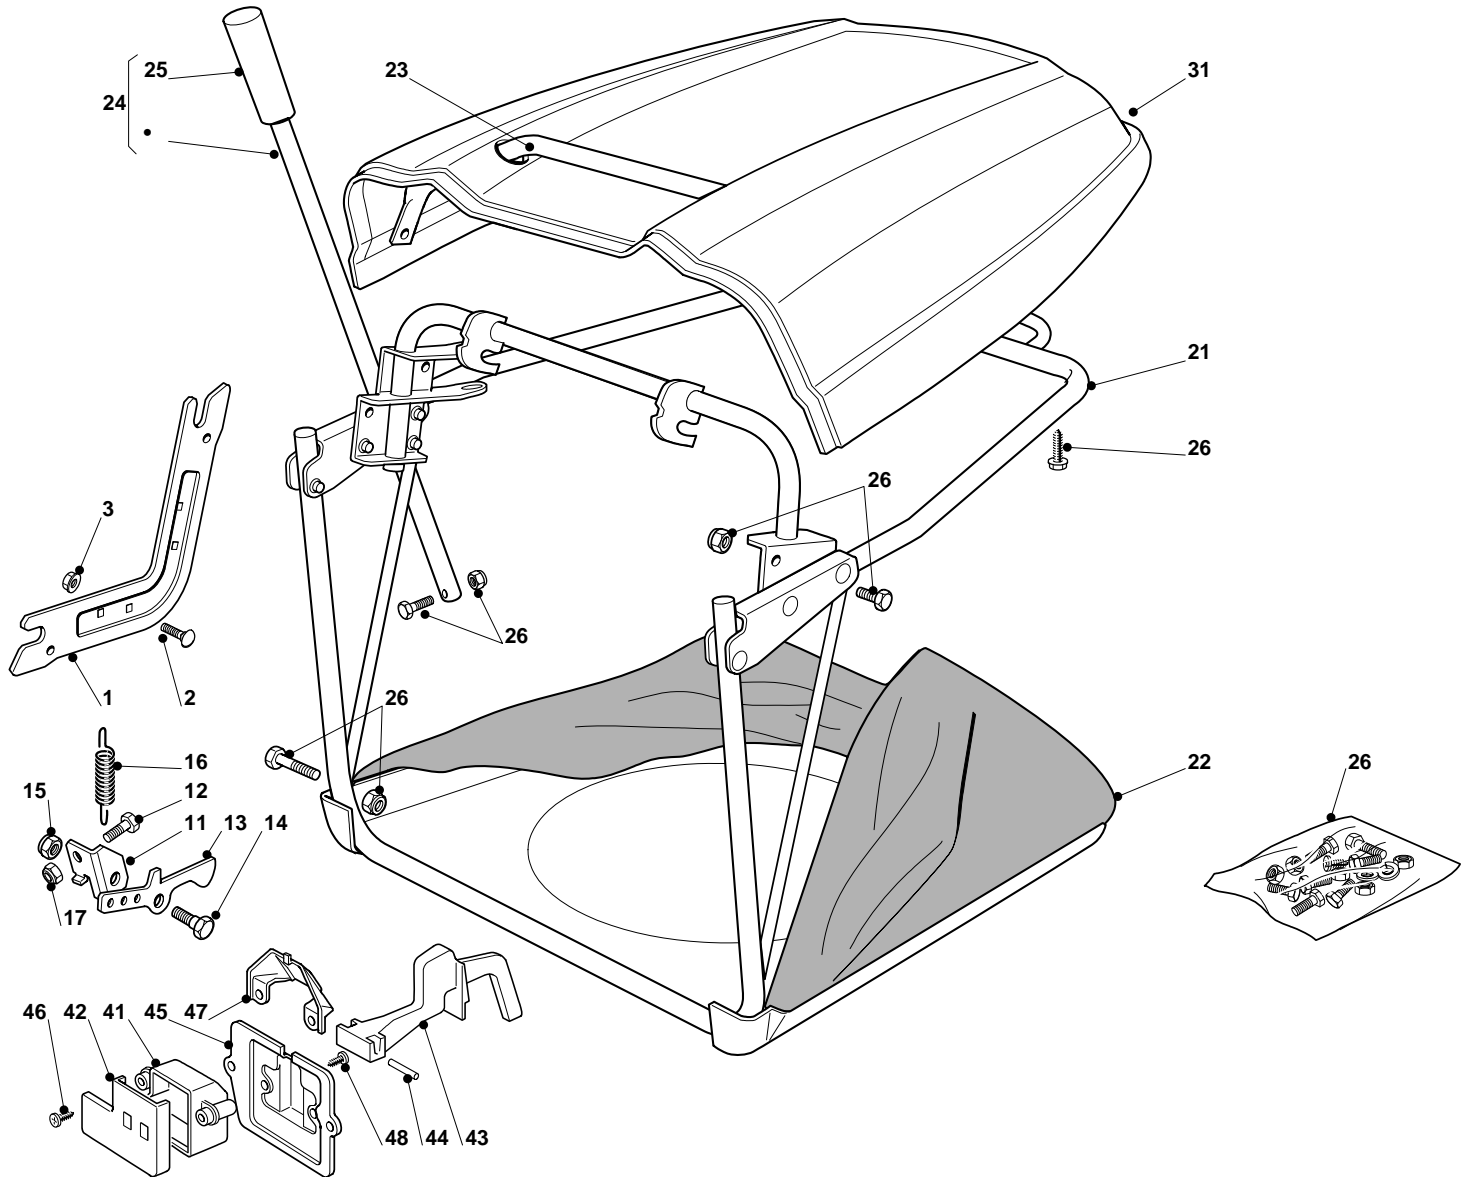

ST 10216 H

Pos. Fig.	Antal Quantity	Art No Part No	Benämning	Description	Anmärkning Notes
1	2	25785275/0	Stöd	Support	
2	4	12818690/0	Skruv	Screw	
3	4	12293201/0	Mutter	Nut	
11	1	325755031/1	Fäste	Bracket	
12	1	12789000/0	Skruv	Screw	
13	1	325774315/1	Fäste	Bracket	
14	1	125510080/1	Stift	Pin	
15	1	12292102/0	Mutter	Nut	
16	1	22450432/0	Fjäder	Spring	
17	1	12154330/0	Mutter	Nut	
21	1	82800111/0	Chassi	Front Frame	
22	1	82105973/0	Uppsamlare	Grasscatcher	
23	1	82394003/0	Handtag	Front Handle	
24	1	82869023/0	Rör	Rod	
25	1	25394508/0	Handtag	Handle	
26	1	82180048/0	Skruvsats	Screws Outfit	
31	1	25110319/0	Kåpa	Grass-Catcher Cover, Yellow	
41	1	25600041/0	Skydd	Micro Protection	
42	1	25600042/0	Överbelastningsskydd	Protection Cover	
43	1	25318124/0	Arm	Lever	
44	1	12400030/0	Stift	Pin	
45	1	25785272/0	Knivskydd	Micro Protection	
46	1	12728510/0	Skruv	Screw	
47	1	25600048/0	Överbelastningsskydd	Protection Cover	
48	2	12735110/0	Skruv	Screw