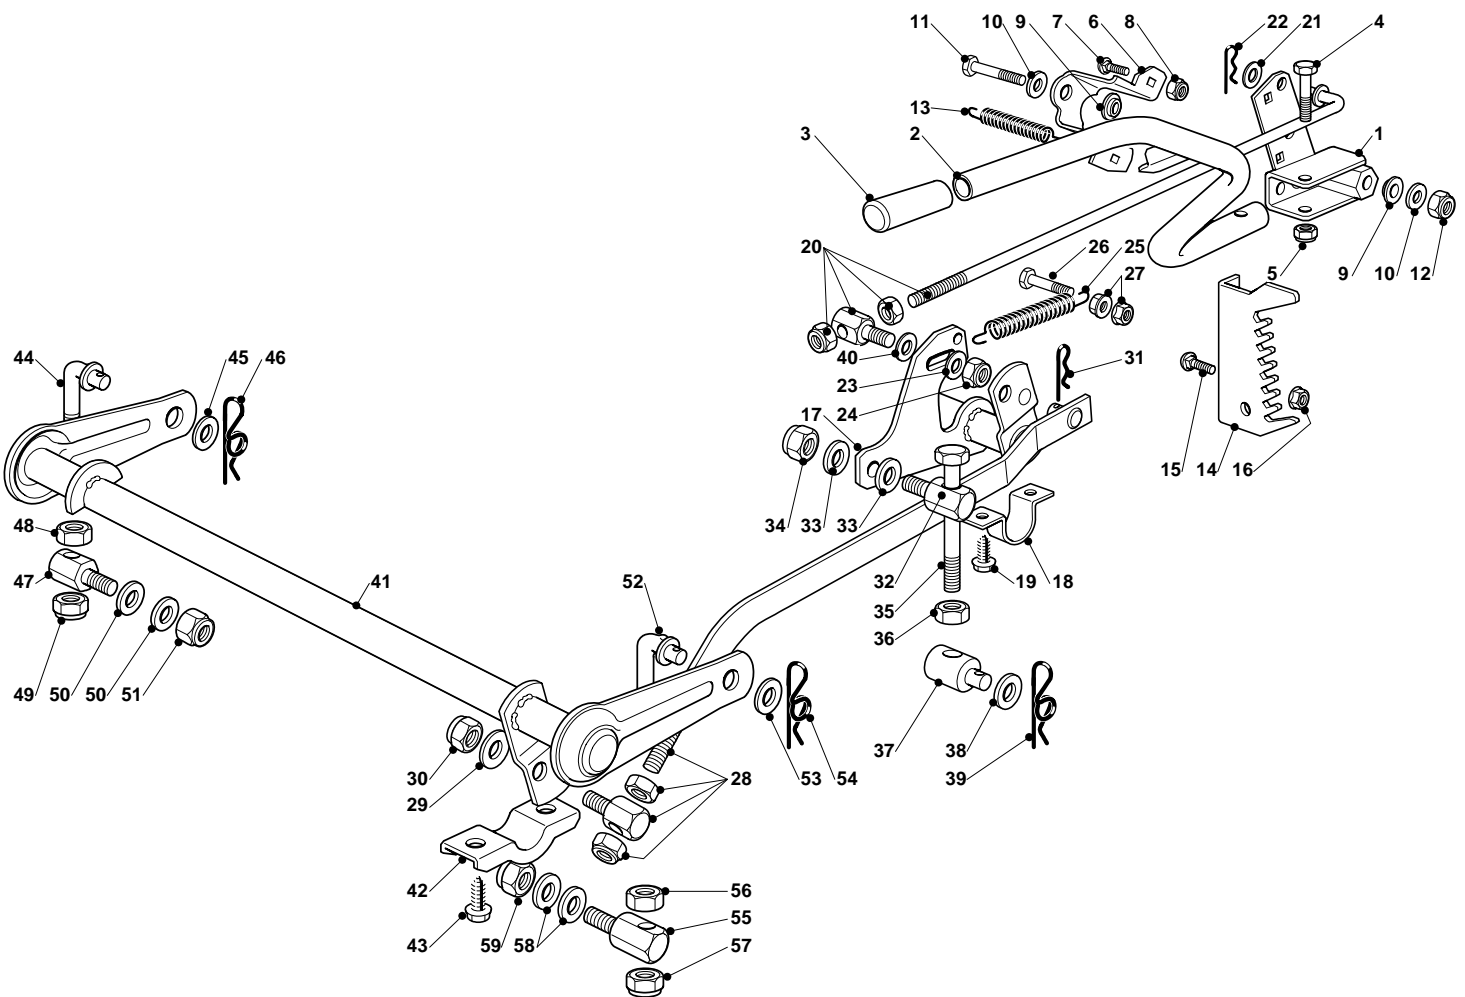

ST 10216 H

Pos. Fig.	Antal Quantity	Art No Part No	Benämning	Description	Anmärkning Notes
1	1	82774249/0	Fäste	Clamp	
2	1	382318219/1	Spak	Lever	
3	1	25394508/0	Handtag	Handle	
4	1	12674700/0	Skruv	Screw	
5	1	12154510/0	Mutter	Nut	
6	1	25650113/0	Trombocyt	Plate	
7	2	12818690/0	Skruv	Screw	
8	2	12155000/0	Mutter	Nut	
9	2	22041980/0	Distans	Spacer	
10	2	12523060/0	Bricka	Washer	
11	1	12691600/0	Skruv	Screw	
12	1	12155000/0	Mutter	Nut	
13	1	25430259/0	Fjäder	Spring	
14	1	25735511/0	Sector	Sector	
15	2	12818690/0	Skruv	Screw	
16	2	12293201/0	Mutter	Nut	
17	1	82000387/0	Axel	Axle	
18	2	325547041/1	Trombocyt	Plate	
19	4	12731580/0	Skruv	Screw	
20	1	382000618/0	Länk	Rod	
21	1	25670011/0	Bricka	Washer	
22	1	24487998/0	Låsnål	Cotter Pin	
23	1	12523040/0	Bricka	Washer	
24	1	12154210/0	Mutter	Nut	
25	1	22446402/0	Fjäder	Spring	
26	1	12792410/0	Skruv	Screw	
27	2	12292102/0	Mutter	Nut	
28	1	382000589/0	Vevstake	Connecting Rod	
29	2	25670008/1	Bricka	Washer	
30	1	12156602/0	Mutter	Nut	
31	1	24487998/0	Låsnål	Cotter Pin	
32	1	25510070/0	Stift	Pin	
33	2	25670008/1	Bricka	Washer	
34	1	12156602/0	Mutter	Nut	
35	2	125840031/0	Stång	Tie Rod	
36	2	12295200/0	Mutter	Nut	
37	2	25510070/0	Stift	Pin	
38	2	12523090/0	Bricka	Washer	
39	2	24487998/0	Låsnål	Cotter Pin	
40	2	12521360/0	Bricka	Washer	
41	1	382000587/0	Axel	Axle	
42	2	27546015/1	Trombocyt	Plate	
43	4	12731350/0	Skruv	Screw	
44	1	25840024/0	Stång	Tie Rod	
45	1	25670008/1	Bricka	Washer	
46	1	24487998/0	Låsnål	Cotter Pin	
47	1	25510098/0	Stift	Pin	
48	1	12295200/0	Mutter	Nut	
49	1	12156602/0	Mutter	Nut	
50	2	25670008/1	Bricka	Washer	
51	1	12156602/0	Mutter	Nut	
52	1	25840025/0	Stång	Tie Rod	
53	1	25670008/1	Bricka	Washer	
54	1	24487998/0	Låsnål	Cotter Pin	
55	1	25510090/0	Stift	Pin	
56	1	12295200/0	Mutter	Nut	
57	1	12156602/0	Mutter	Nut	
58	2	25670008/1	Bricka	Washer	
59	1	12156602/0	Mutter	Nut