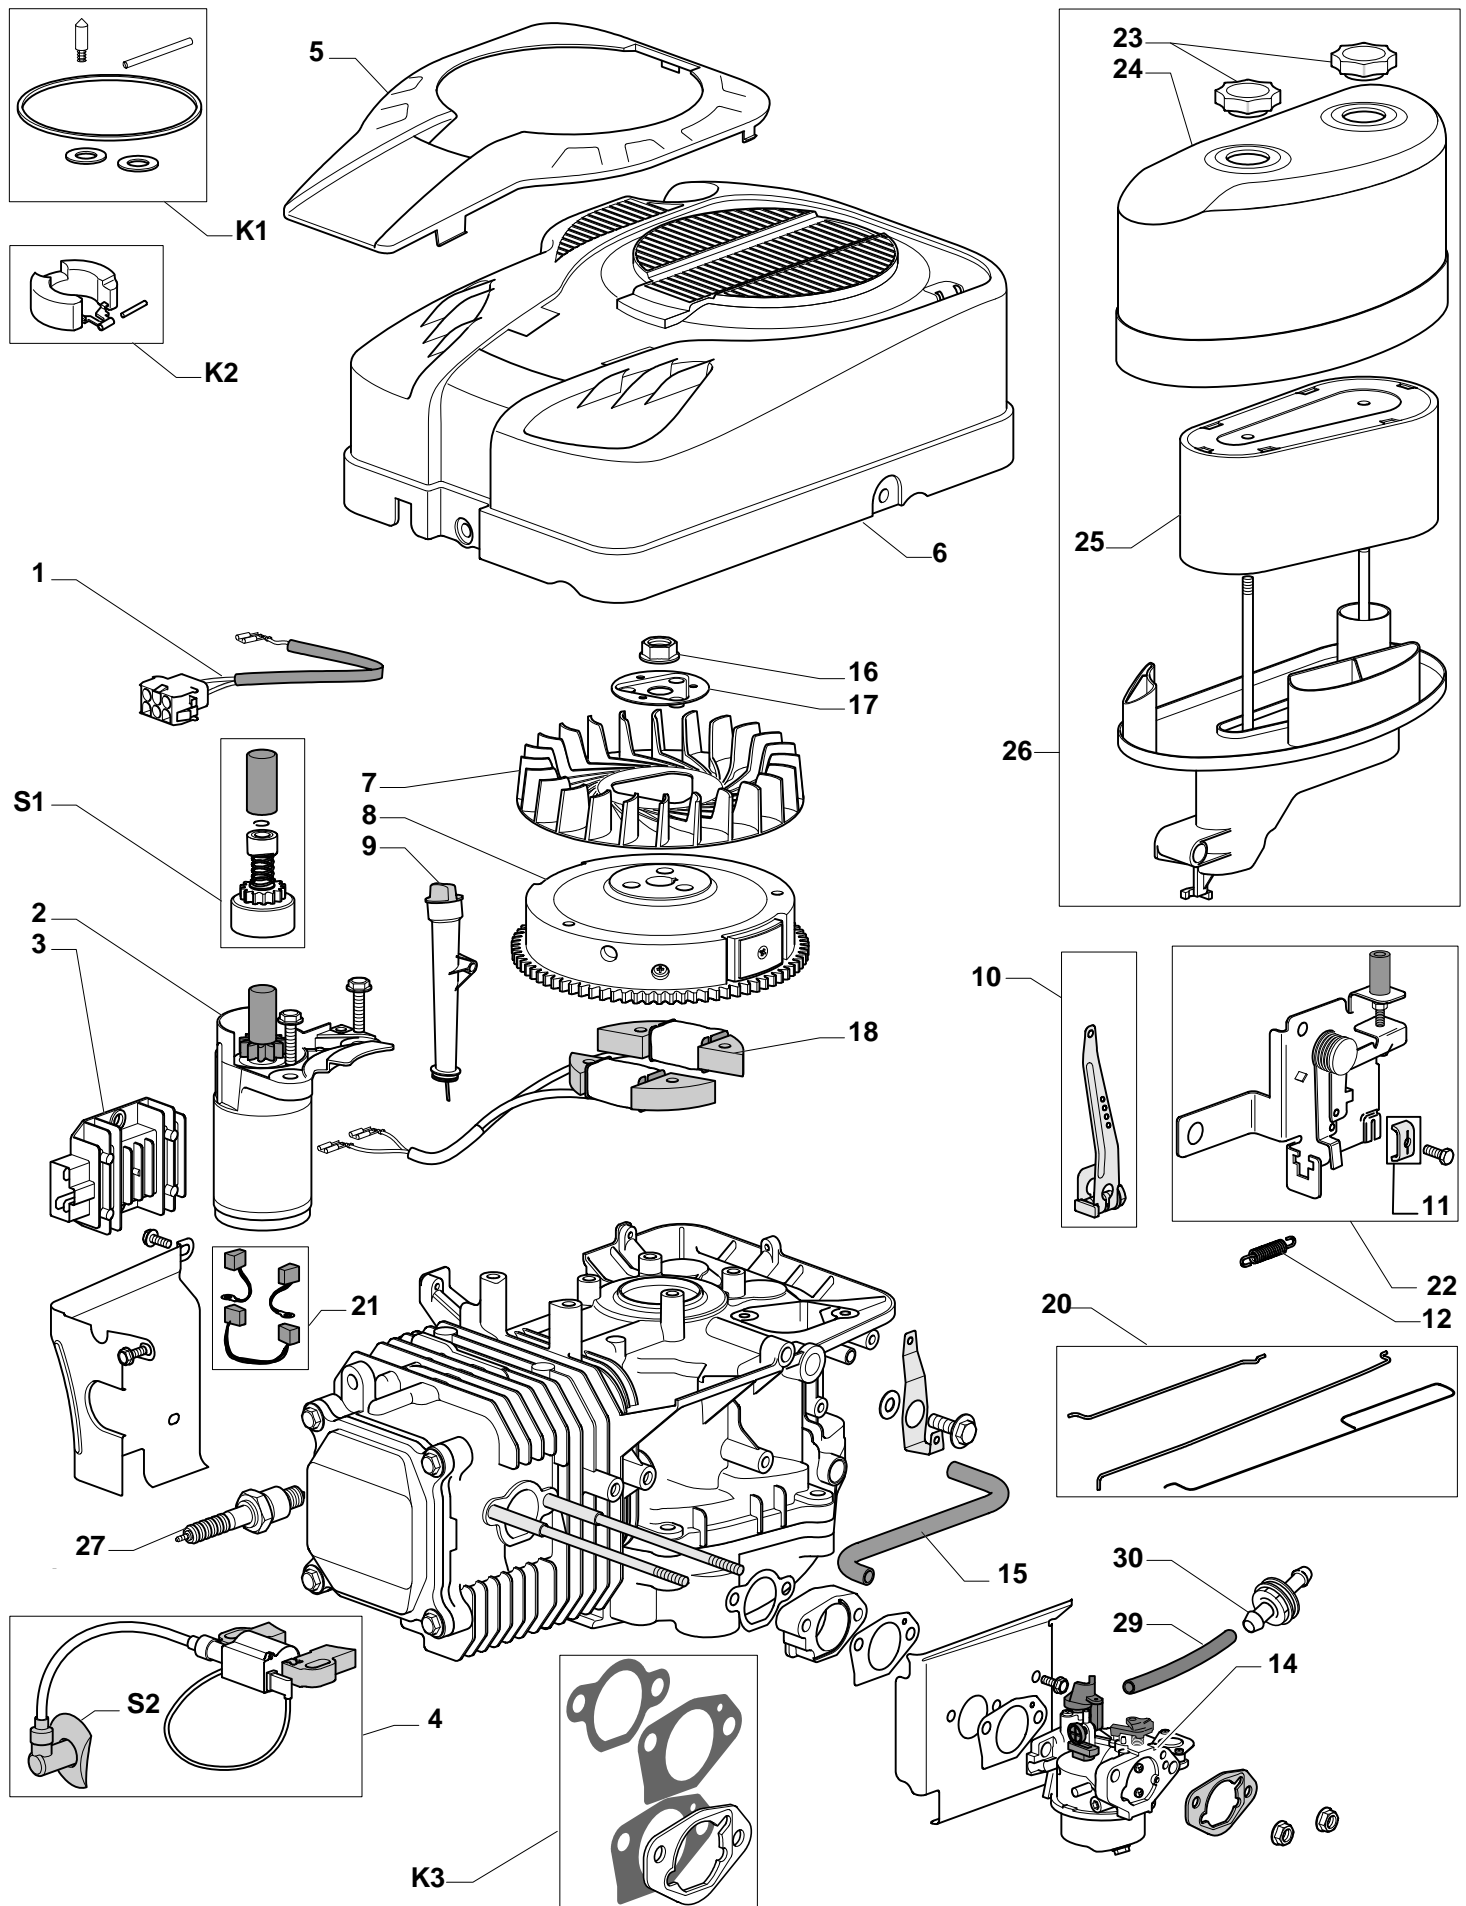

ST 10216 H

Pos. Fig.	Antal Quantity	Art No Part No	Benämning	Description	Anmärkning Notes
1	1	118550207/0	Output Wire, Rectifier	Output Wire, Rectifier	
S1	1	118550365/1	Kit Repair	Kit Repair	
K1	1	118550442/0	Carburettor Gasket Set	Carburettor Gasket Set	
2	1	118550214/0	Start Motor Assy	Start Motor Assy	
K2	1	118550440/0	Kit Repair, Carburettor	Kit Repair, Carburettor	
S2	1	118550448/0	Tändstiftsfjäder	Spark Plug Terminal	
3	1	118550208/0	Rectfier	Rectfier	
K3	1	118550217/0	Packning	Gasket Set	
4	1	118550209/0	Elektronikspole	Elettronic Coil	
5	1	325055000/0	Hood, Red	Hood, Red	
5	1	325055001/0	Hood, Yellow	Hood, Yellow	
5	1	325055002/0	Hood, Black	Hood, Black	
6	1	118550516/0	Käpa	Cover	
7	1	118550235/0	Fläkt	Flywheel Fan	
8	1	118550234/1	Svängjul	Flywheel Ass.Y	
9	1	118550205/1	Oil Filler Assy	Oil Filler Assy	
10	1	118550330/1	Arm Governor Assy	Arm Governor Assy	
11	1	118550212/0	Casing Clamp	Casing Clamp	
12	1	118550213/0	Fjäder	Spring	
14	1	118550375/0	Förgasare	Carburettor	
15	1	118550225/1	Oljeslang	Breather Fule Pipe	
16	1	118550237/0	Mutter	Nut	
17	1	118550236/0	Startkopp	Starter Cup	
18	1	118550210/1	Coil Assy, Charge	Coil Assy, Charge	
20	1	118550239/1	Governor Rod Assy	Governor Rod Assy	
21	1	118550332/1	Borste	Brushhold	
22	1	118550331/1	Fjärrkontroll	Remote Control Assy	
23	2	118550201/0	Knopp	Knob	
24	1	118550200/0	Lufffilterlock	Air Cleaner Cover	
25	1	118550199/0	Lufffilter	Air Filter	
26	1	118550202/1	Lufffilter	Air Cleaner Assy	
27	1	9400-0244-00	Tändstift	Spark Plug	
29	1	118550432/0	Bränsleslang-in	Fuel Pipe	
30	1	118550354/1	Bränslefilter	Screen