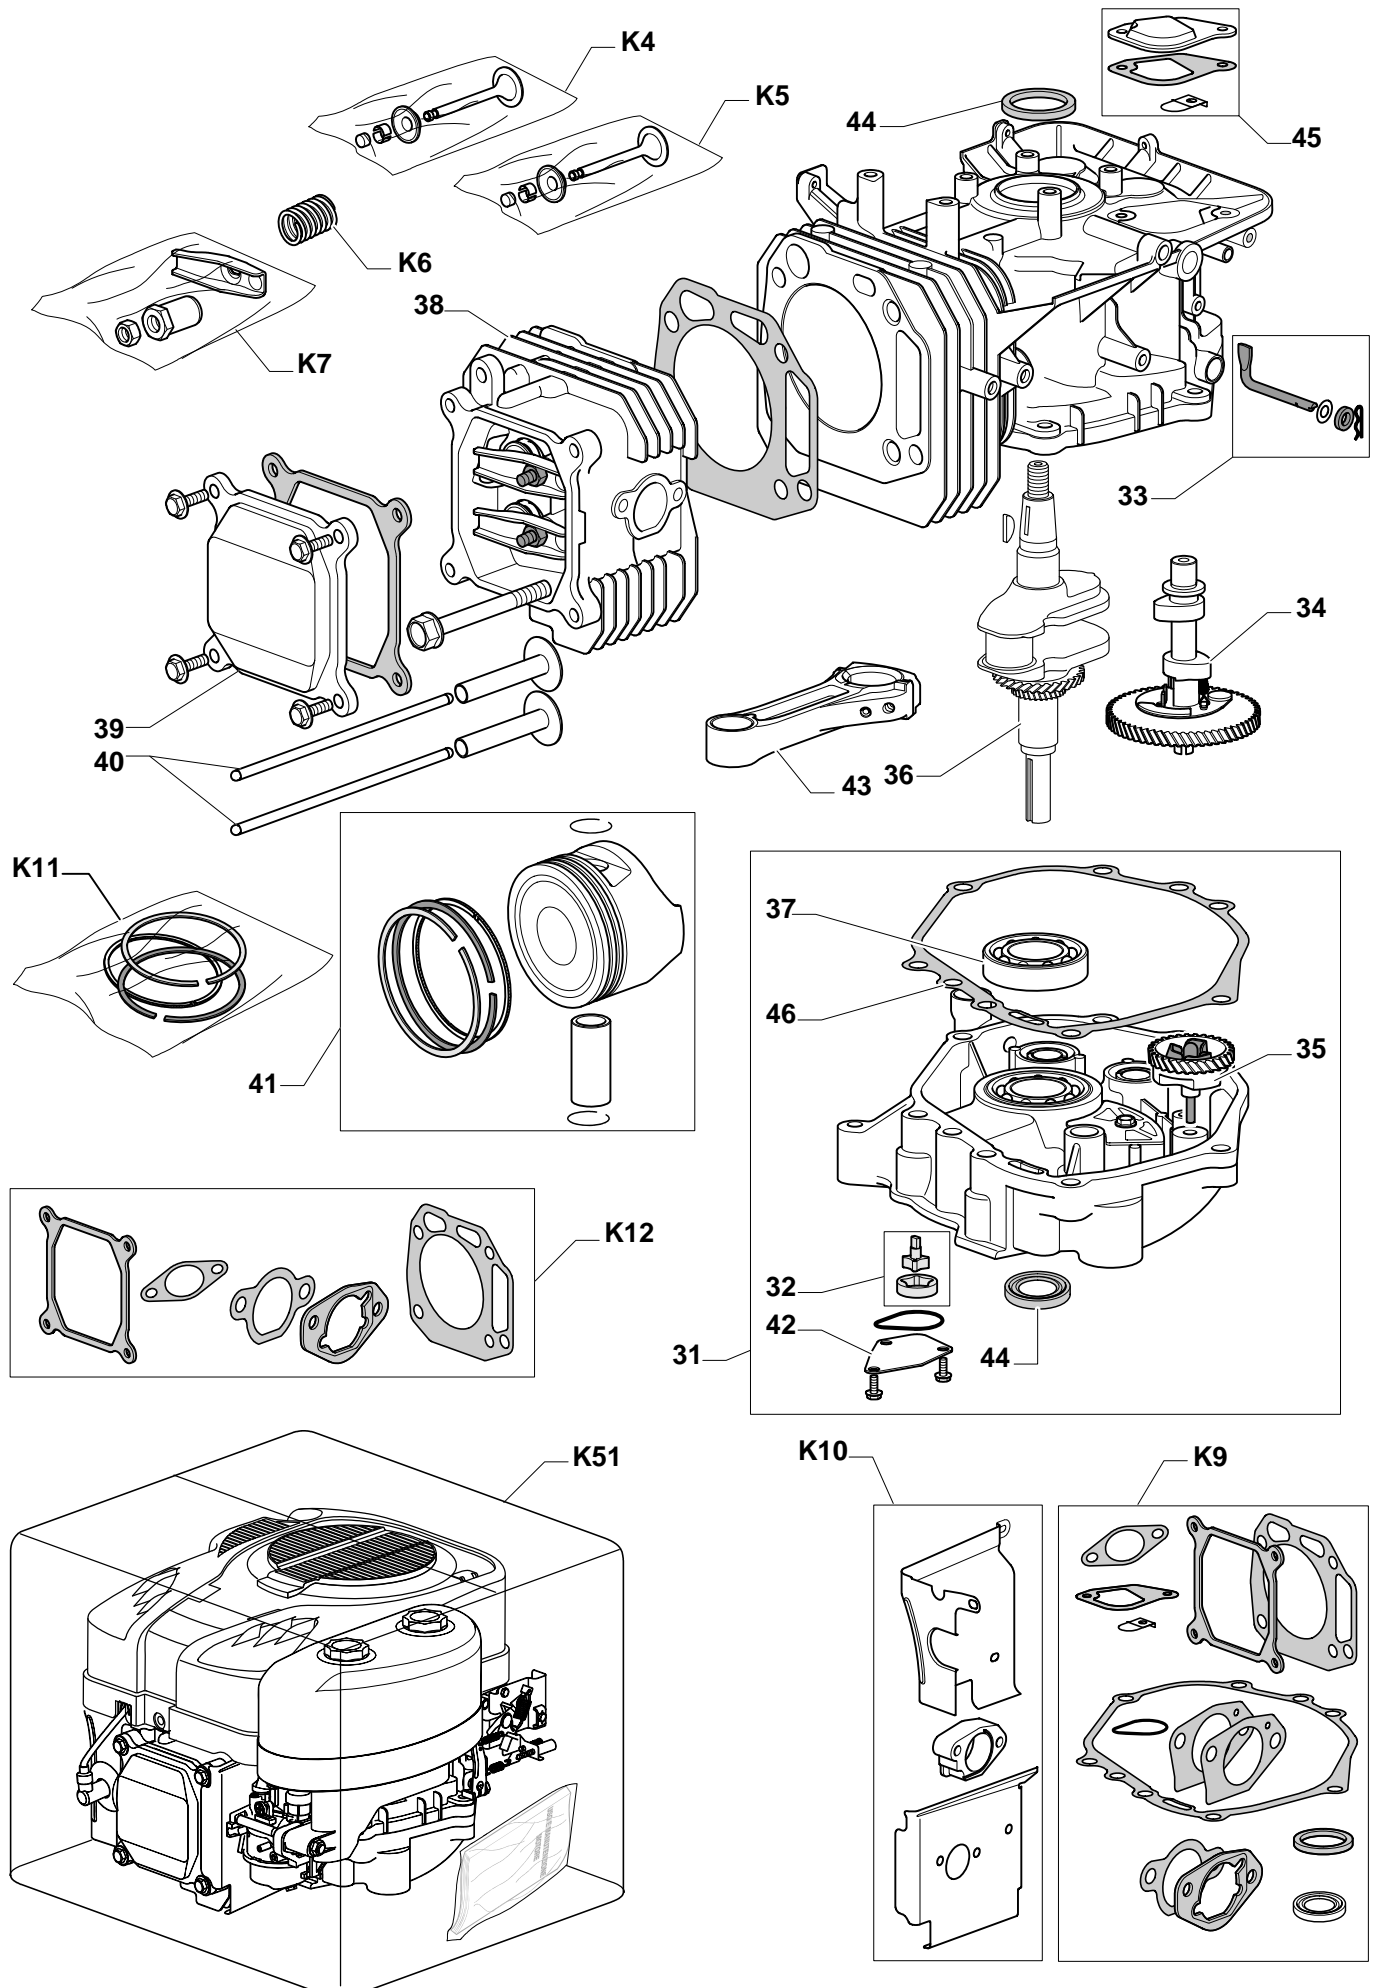

ST 10216 H

ST 10216 H

Pos. Fig.	Antal Quantity	Art No Part No	Benämning	Description	Anmärkning Notes
K4	1	118550531/0	Intake Valve Assy	Intake Valve Assy	
K5	1	118550532/0	Exhaust Valve Assy	Exhaust Valve Assy	
K6	2	118550529/0	Fjäder	Spring Valve	
K7	1	118550533/0	Valve Arm	Valve Arm	
K9	1	118550534/0	Packning	Engine Gasket Set	
K10	1	118550220/0	Engine Guard Assy	Engine Guard Assy	
K11	1	118550510/0	Piston, Ring Set	Piston, Ring Set	
K12	1	118550535/0	Cylinder Head Gasket Set	Cylinder Head Gasket Set	
31	1	118550445/0	Vevhus	Crankcase Cover Assy	
32	1	118550224/0	Oljepump	Oil Pump	
33	1	118550226/0	Vevaxel	Shaft, Governor Arm Assy	
34	1	118550243/0	Camshaft Assy	Camshaft Assy	
35	1	118550347/0	Speed Governor Assy	Speed Governor Assy	
36	1	118550232/0	Vevaxel	Crankshaft	
37	1	118550227/0	Kullager	Bearing	
38	1	118550530/0	Cylinder Head Assy	Cylinder Head Assy	
39	1	118550206/0	Cover Comp., Head	Cover Comp., Head	
40	1	118550242/0	Stötstänger	Push Rods Assy	
41	1	118550511/0	Kolv kpl	Piston Assy	
42	1	118550223/0	Pumplock	Oil Pump Cover	
43	1	118550231/0	Connecting Rod Assy	Connecting Rod Assy	
44	1	118550443/0	Tätningring	Oil Seal	
45	1	118550446/0	Packning	Gasket Assy	
46	1	118550355/1	Packning	Crankcase Gasket	
K51	1	118550526/0	Motor Monterade	Engine Assembled