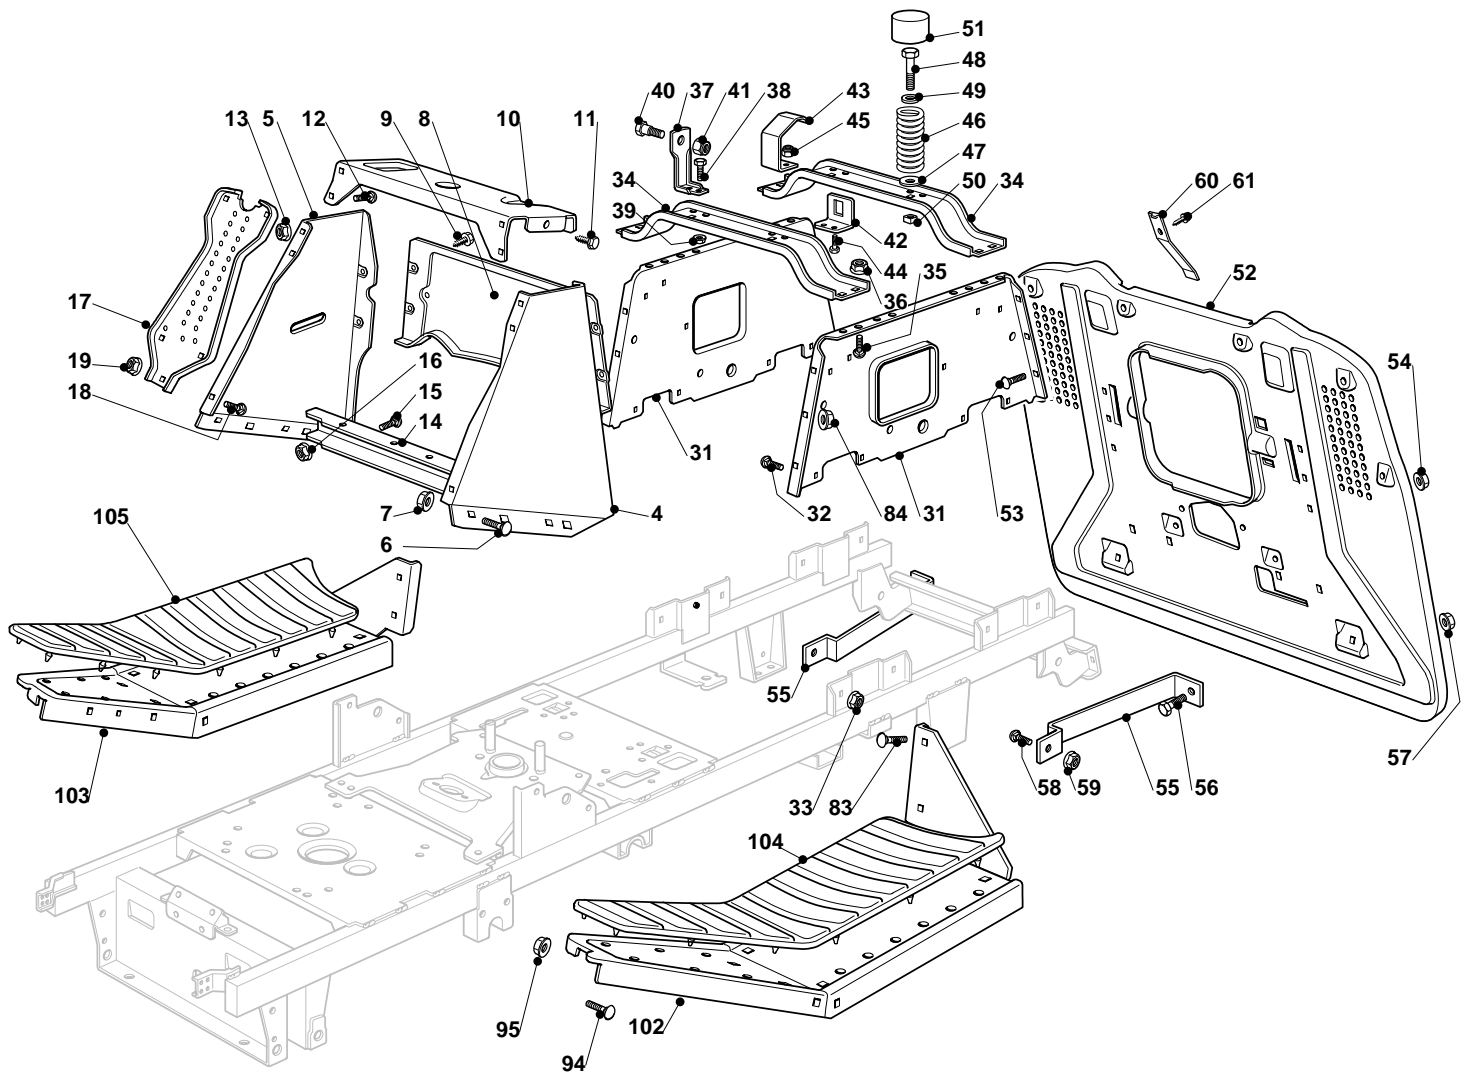

Pos. Fig.	Antal Quantity	Art No Part No	Benämning	Description	Anmärkning Notes
4	1	325785243/1	Left Dashboard Supp.	Left Dashboard Supp.	
5	1	25785245/0	Right Dashboard Supp.	Right Dashboard Supp.	
6	4	12818690/0	Skruv	Screw	
7	4	12293201/0	Mutter	Nut	
8	1	382785151/1	Rear Dashboard Supp	Rear Dashboard Supp	
9	4	12735110/0	Skruv	Screw	
10	1	25785255/0	Central Dashboard Supp	Central Dashboard Supp	
11	2	12735110/0	Skruv	Screw	
12	4	12815200/0	Skruv	Screw	
13	4	12292102/0	Mutter	Nut	
14	1	25785241/0	Stöd	Support	
15	2	12815200/0	Skruv	Screw	
16	2	12292102/0	Mutter	Nut	
17	2	382785153/1	Front Dashboard Supp	Front Dashboard Supp	
18	2	12815200/0	Skruv	Screw	
19	2	12292102/0	Mutter	Nut	
31	2	325785249/1	Seat Support	Seat Support	
32	8	12815200/0	Skruv	Screw	
33	8	12292102/0	Mutter	Nut	
34	2	325785257/1	Seat Support	Seat Support	
35	8	12818690/0	Skruv	Screw	
36	8	12293201/0	Mutter	Nut	
37	2	25755039/0	Fästvinkel	Bracket	
38	4	12792611/0	Skruv	Screw	
39	4	12293201/0	Mutter	Nut	
40	2	22524970/2	Stift	Pin	
41	2	12155010/0	Mutter	Nut	
42	1	25755043/0	Fästvinkel	Bracket	
43	1	25430253/0	Fjäder	Spring	
44	2	12789000/0	Skruv	Screw	
45	2	12154330/0	Mutter	Nut	
46	2	125430257/1	Fjäder	Spring	
47	2	12523070/0	Bricka	Washer	
48	2	12760515/0	Skruv	Screw	
49	2	22671653/0	Bricka	Washer	
50	2	12360425/0	Mutter	Nut	
51	2	25122000/2	Styrning	Hood	
52	1	382547041/1	Tavla	Plate	
53	6	12792611/0	Skruv	Screw	
54	6	12293201/0	Mutter	Nut	
55	2	25650119/0	Reduktion	Plate Stiffening	
56	2	12792611/0	Skruv	Screw	
57	2	12293201/0	Mutter	Nut	
58	2	12818690/0	Skruv	Screw	
59	2	12293201/0	Mutter	Nut	
60	1	27430554/0	Fjäder	Spring	
61	1	12735110/0	Skruv	Screw	
83	4	12792611/0	Skruv	Screw	
84	4	12293201/0	Mutter	Nut	
94	4	12815200/0	Skruv	Screw	
95	4	12292102/0	Mutter	Nut	
102	1	382510083/0	Left Footboard Support	Left Footboard Support	
103	1	382510081/0	Right Footboard Support	Right Footboard Support	
104	1	25110327/0	Left Footboard Cover	Left Footboard Cover	
105	1	25110326/0	Right Footboard Cover	Right Footboard Cover