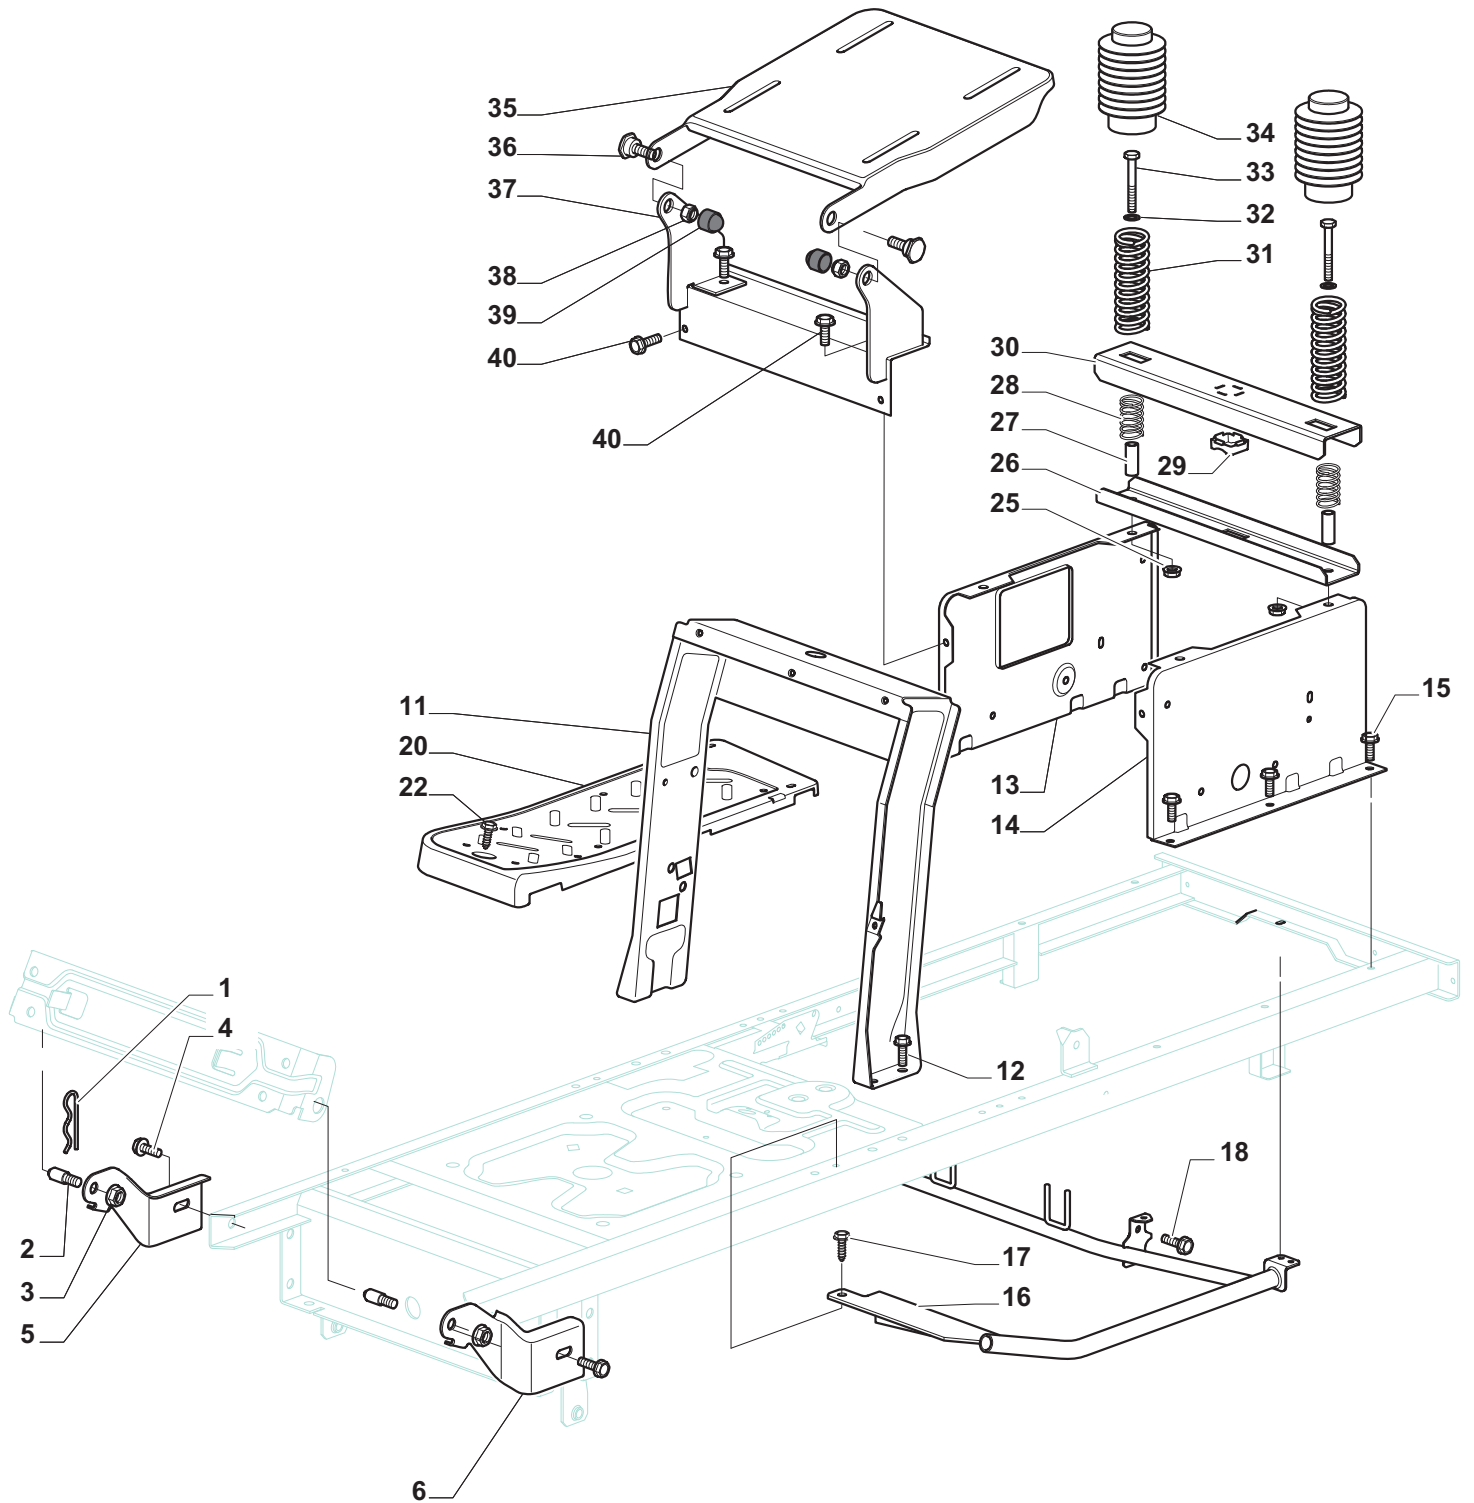

Genuine Spare Parts

www.stiga.com

ESTATE GRAND TORNADO - 2T1110281/10 Model Year 2011

- Use GLOBAL GARDEN PRODUCT Genuine Spare Parts specified in the parts list for repair and/or replacement.
- The contents described in the parts list may change due to improvement.
- The drawings of the spare parts are only indicative and might not represent the part in question exactly.
- The indications "right" - "left" - "front" - "rear" refer to the position of the operator when using the machine.
- When placing orders of parts for repair and/or replacement, make sure that the illustrated parts list is the one applying to the machine's year of manufacture, as shown on the identification plate attached to the machine.

ESTATE GRAND TORNADO

ESTATE GRAND TORNAO

Pos. Fig.	Antal Quantity	Art No Part No	Benämning	Description	Anmärkning Notes
1	1	24487998/0	Låsnål	Cotter Pin	
2	2	25510079/0	Stift	Pin	
3	2	12154210/0	Mutter	Nut	
4	2	12735599/0	Skruv	Screw	
5	1	325547225/0	Trombocyt-hö	Right Plate	
6	1	325547227/0	Trombocyt-vä	Left Plate	
11	1	382785169/1	Stöd	Steering Column Support	
12	4	125943009/0	Skruv	Screw	
13	1	325785331/0	Stöd	Right Seat Support	
14	1	325785333/0	Stöd	Left Seat Support	
15	6	125943009/0	Skruv	Screw	
16	1	382785179/0	Fotsteg Stöd	Footboard Support	
17	2	125943009/0	Skruv	Screw	
18	2	125943009/0	Skruv	Screw	
20	1	325500041/1	Fotsteg-hö	Right Footboard	
21	1	325500043/1	Fotsteg-Vä	Left Footboard	
22	2	12735599/0	Skruv	Screw	
25	2	12293201/0	Mutter	Nut	
26	1	325820109/0	Seat Support	Seat Support	
27	2	125160048/0	Distans	Spacer	
28	2	125430263/0	Fjäder	Spring	
29	1	325060038/0	Fäste	Cam	
30	1	325820105/0	Stöd	Support	
31	2	125430264/0	Fjäder	Spring	
32	2	12521350/0	Bricka	Washer	
33	2	12691400/0	Skruv	Right Screw	
34	2	325122002/0	Hood	Hood	
35	1	382547061/0	Tavla	Plate	
36	2	22524970/2	Stift	Pin	
37	1	382820151/0	Seat Support	Seat Support	
38	2	12155010/0	Mutter	Nut	
39	2	118203854/0	Tätningshylsa	Protection	
40	4	125943009/0	Skruv	Screw	