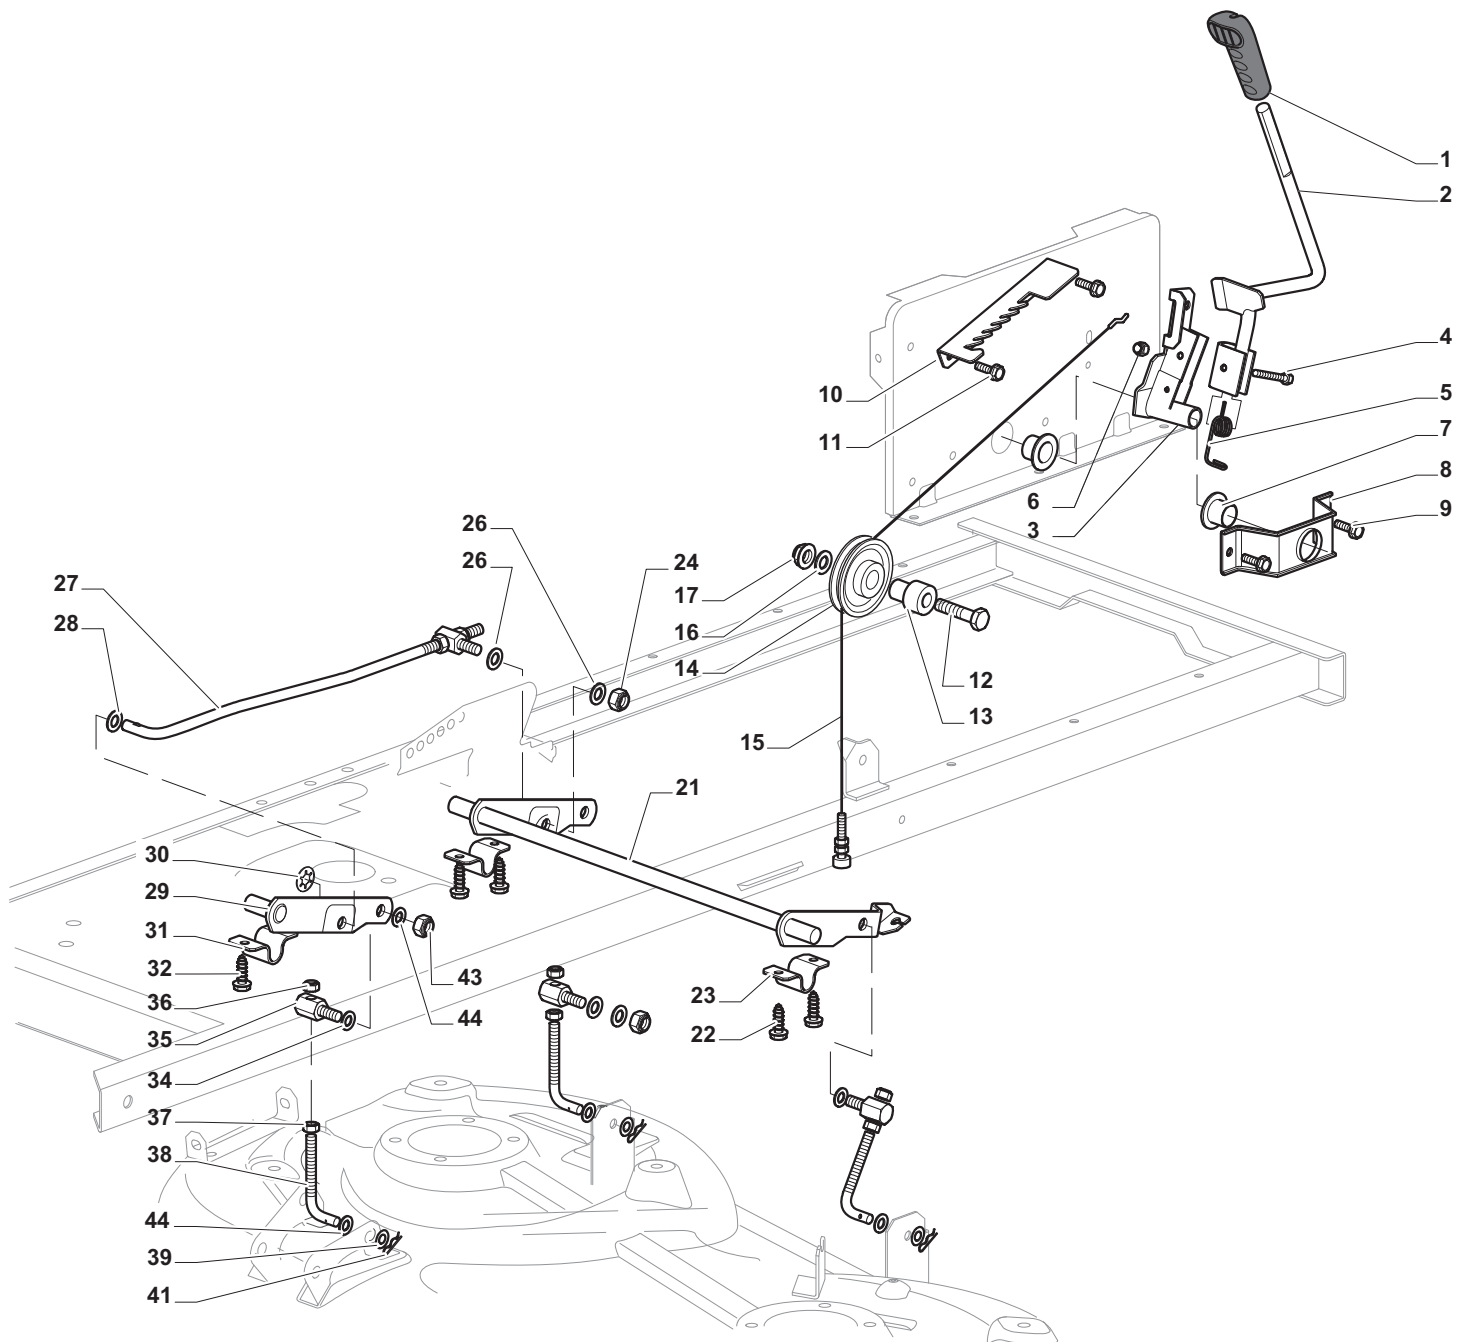

ESTATE GRAND TORNADO

ESTATE GRAND TORNADO

Pos. Fig.	Antal Quantity	Art No Part No	Benämning	Description	Anmärkning Notes
1	1	325394533/0	Knopp	Knob	
2	1	382318229/0	Spak	Lever	
3	1	382318231/0	Axel	Axle	
4	1	12674700/0	Skruv	Screw	
5	1	125430261/0	Fjäder	Spring	
6	1	12154510/0	Mutter	Nut	
7	2	325038006/0	Bussning	Bush	
8	1	325785297/0	Stöd	Support	
9	2	125943009/0	Skruv	Screw	
10	1	325735515/0	Steering Shaft	Steering Shaft	
11	2	125943009/0	Skruv	Screw	
12	1	12793701/0	Skruv	Screw	
13	1	125040636/0	Bussning	Bush	
14	1	125601579/0	Remskiva	Pulley	
15	1	382004620/0	Kabel	Wire	
16	1	12523060/0	Bricka	Washer	
17	1	12293201/0	Mutter	Nut	
21	1	382318239/0	Axel	Axle	
22	4	12735599/0	Skruv	Screw	
23	2	325547231/0	Trombocyt	Plate	
24	1	12155000/0	Mutter	Nut	
26	2	25670011/0	Bricka	Washer	
27	1	382000569/0	Vevstake	Connecting Rod	
28	1	12521350/0	Bricka	Washer	
29	1	382318237/0	Axel	Axle	
30	1	12604899/0	Låsbricka	Crown Fastener	
31	1	325547231/0	Trombocyt	Plate	
32	2	12735599/0	Skruv	Screw	
34	3	25670008/1	Bricka	Washer	
35	3	125510107/1	Stift	Pin	
36	3	12156602/0	Mutter	Nut	
37	3	12295200/0	Mutter	Nut	
38	3	25840012/0	Stång	Tie Rod	
39	3	12523060/0	Bricka	Washer	
41	3	24487998/0	Låsnål	Cotter Pin	
43	3	12156602/0	Mutter	Nut	
44	6	25670008/1	Bricka	Washer