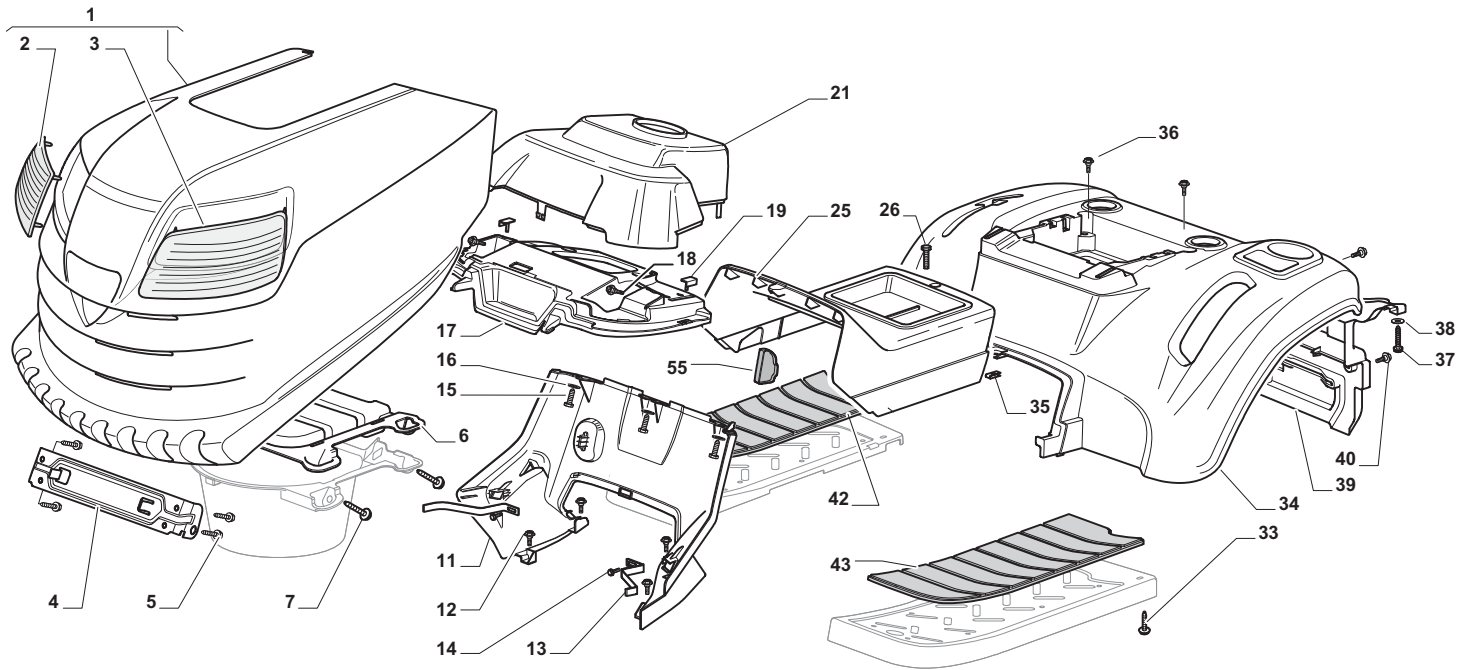

ESTATE GRAND TORNADO

ESTATE GRAND TORNAO

Pos. Fig.	Antal Quantity	Art No Part No	Benämning	Description	Anmärkning Notes
1	1	382076955/0	Motorhuv-Gul	Engine Hood Yellow	
2	1	325410887/0	Frontkåpa-hö	Right Grill	
3	1	325410888/0	Frontkåpa-vä	Left Grill	
4	1	325785317/0	Motorhuv	Engine Hood Support	
5	4	12735403/0	Skruv	Screw	
6	1	325263302/1	Air Intake Grill	Air Intake Grill	
7	4	112728692/0	Skruv	Screw	
11	1	325785298/0	Instrumentbrädal-Stöd	Dashboard Support	
12	4	125943010/0	Skruv	Screw	
13	2	325270325/0	Guide	Guide	
14	2	12735599/0	Skruv	Screw	
15	3	112735406/0	Skruv	Screw	
16	3	12523040/0	Bricka	Washer	
17	1	325120202/1	Instrumentbräda	Dashboard	
18	2	125943010/0	Skruv	Screw	
19	2	325260003/0	Hylsa	Grommet	
21	1	325120203/0	Kåpa	Cover	
25	1	325110396/1	Kåpa-gul	Cover, Yellow	
26	1	125943010/0	Skruv	Screw	
33	4	112735406/0	Skruv	Screw	
34	1	325110399/0	Wheels Cover Yellow	Wheels Cover Yellow	
35	1	112437506/0	Trombocyt	Plate	
36	2	125943010/0	Skruv	Screw	
37	2	112735406/0	Skruv	Screw	
38	2	12523040/0	Bricka	Washer	
39	1	325547208/1	Tavla	Plate	
40	2	125943010/0	Skruv	Screw	
42	1	325110384/0	Fotsteg-hö täcka	Right Footboard Cover	
43	1	325110385/0	Fotsteg-Vä täcka	Left Footboard Cover	
47	4	12523060/0	Bricka	Washer	
55	1	325207191/0	Trombocyt	Plate