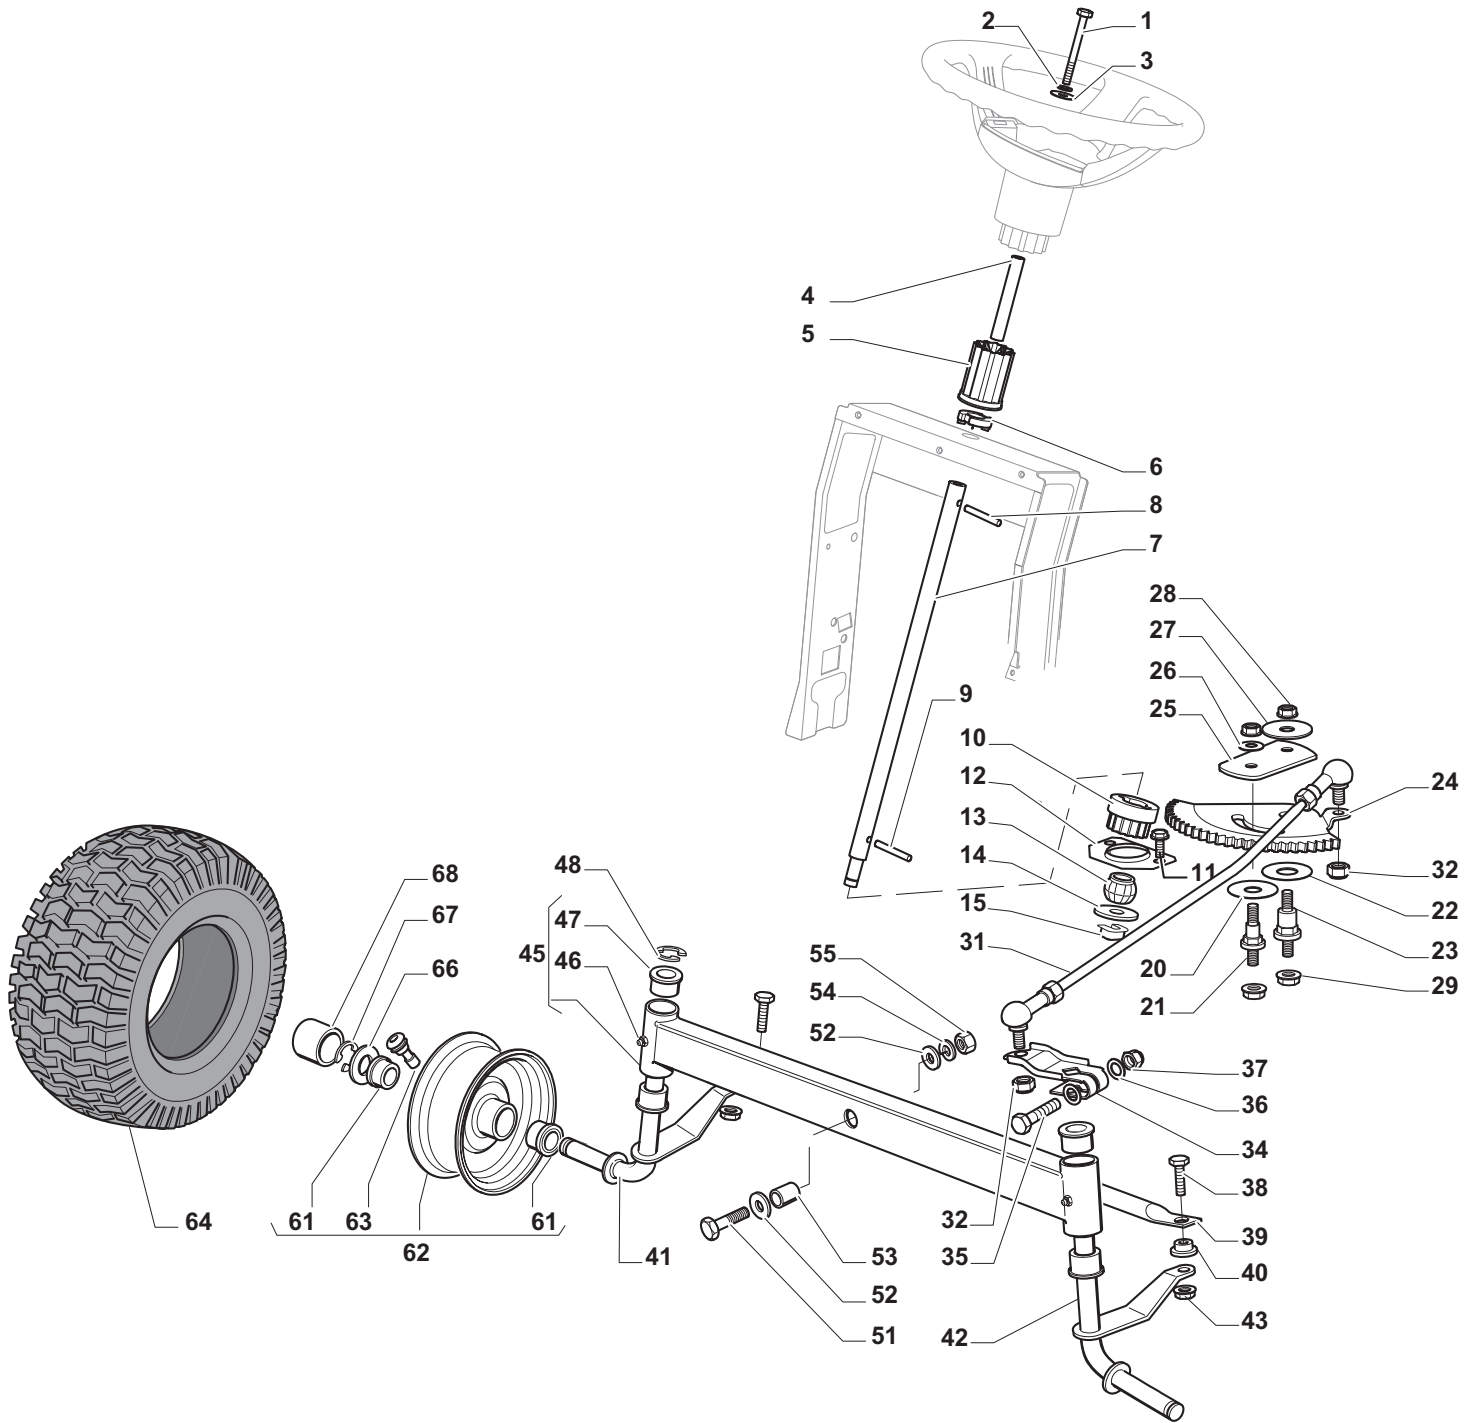

ESTATE GRAND TORNADO

ESTATE GRAND TORNAO

Pos. Fig.	Antal Quantity	Art No Part No	Benämning	Description	Anmärkning Notes
1	1	12692050/0	Skruv	Screw	
2	1	12540260/0	Bricka	Washer	
3	1	12523070/0	Bricka	Washer	
4	1	125160047/0	Distans	Spacer	
5	1	325785318/0	Stöd	Support	
6	1	325038008/0	Bussning	Bush	
7	1	125520007/0	Steering Column	Steering Column	
8	1	112620300/0	Stift	Pin	
9	1	12622650/0	Stift	Pin	
10	1	125570003/0	Drev	Pinion	
11	2	27943051/0	Skruv	Screw	
12	1	325785213/1	Stöd	Support	
13	1	25743000/0	Ledkåpa, Vä+Hö	Joint	
14	1	12521370/0	Bricka	Washer	
15	1	12436030/0	Trombocyt	Plate	
20	1	22672151/0	Bricka	Washer	
21	1	125510104/0	Stift	Pin	
22	1	125670023/0	Bricka	Washer	
23	1	125510109/0	Stift	Pin	
24	1	325735519/0	Steering Shaft	Steering Shaft	
25	1	325547233/0	Tavla	Plate	
26	1	12369500/0	Bricka	Washer	
27	1	22160400/0	Dammskydd	Dust Cover	
28	2	12155010/0	Mutter	Nut	
29	2	12154210/0	Mutter	Nut	
31	1	382000566/0	Stång	Steering Rod	
32	2	12156602/0	Mutter	Nut	
34	1	325318243/0	Spak	Lever	
35	1	12692390/0	Skruv	Screw	
36	2	12521360/0	Bricka	Washer	
37	1	12156602/0	Mutter	Nut	
38	2	125510103/0	Stift	Pin	
39	1	325840029/0	Gasreglagelänk	Tie Rod	
40	2	325038007/0	Bussning	Bush	
41	1	382230373/0	Right Stub Axle	Right Stub Axle	
42	1	382230375/0	Left Stub Axle	Left Stub Axle	
43	2	12155000/0	Mutter	Nut	
45	1	382034030/0	Equalizer With Bush (With 36 + 37)	Equalizer With Bush And Lubricator	
46	2	12379511/0	Smörjnippl	Grease Dispenser	
47	4	25034002/1	Bussning	Brass	
48	1	12001010/0	Låsring	Benzing	
51	1	12692695/0	Skruv	Screw	
52	2	12523100/0	Bricka	Washer	
53	1	25160016/0	Distans	Spacer	
54	1	12587100/0	Bricka	Washer	
55	1	12295300/0	Mutter	Nut	
61	4	25122200/2	Kullager	Bearing	
62	2	182000598/0	Rimm	Rimm	
63	2	25950000/0	Ventil	Valve	
64	2	127590066/0	Dack	Tire	
66	2	25670005/1	Bricka	Washer	
67	2	12001010/0	Låsring	Benzing	
68	2	322110233/0	Navkapsel	Hub Cover