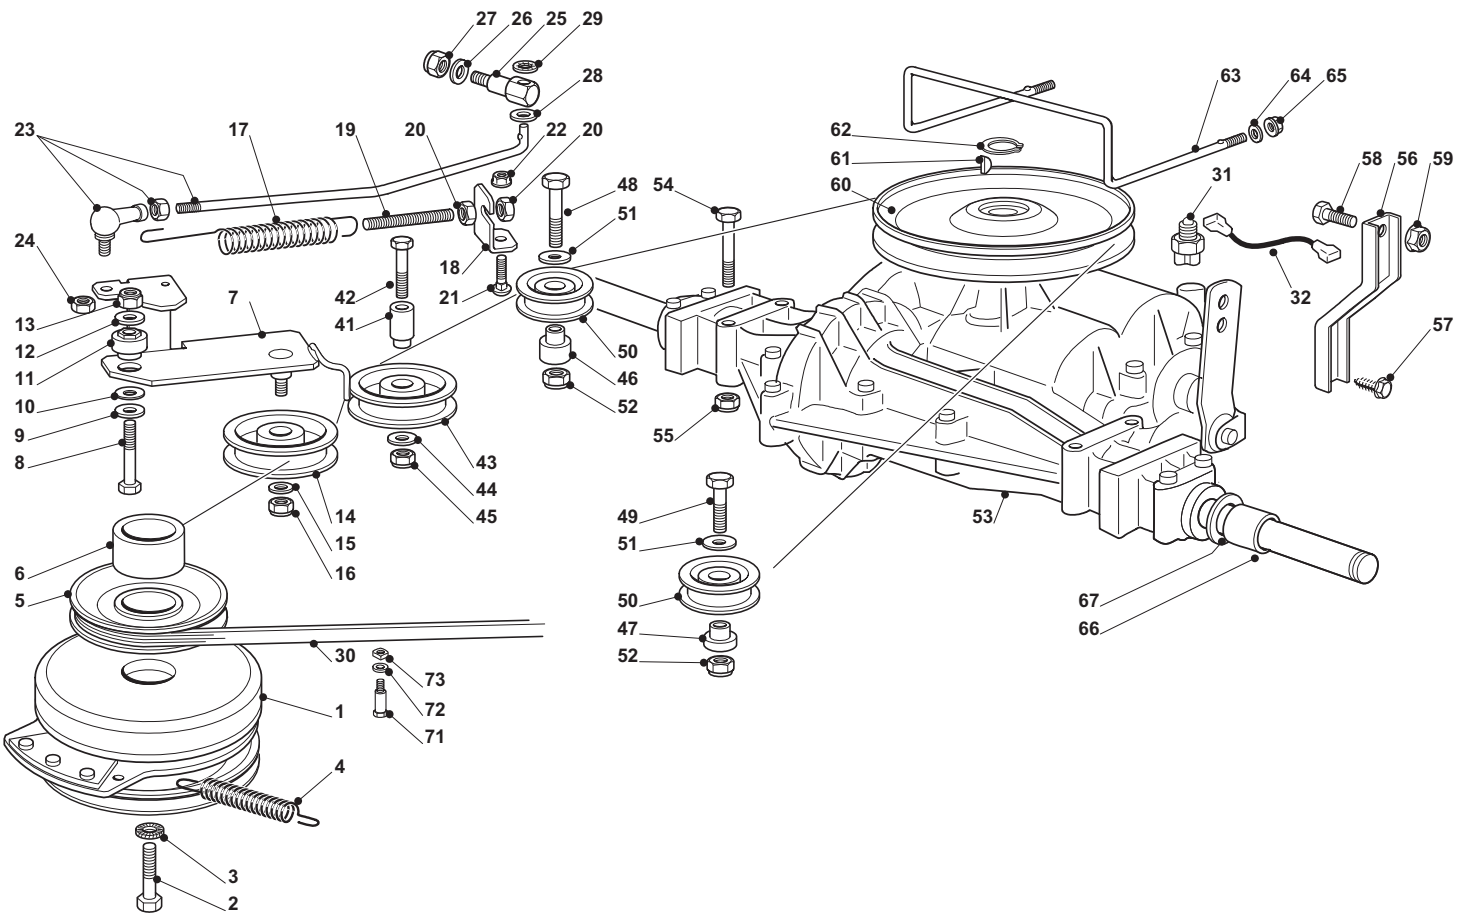

ESTATE SENATOR

ESTATE SENATOR

Pos. Fig.	Antal Quantity	Art No Part No	Benämning	Description	Anmärkning Notes
1	1	118399063/0	Koppling	Clutch	
2	1	12737320/0	Skruv	Screw	
3	1	12543000/0	Bricka	Washer	
4	1	22430216/0	Fjäder	Spring	
5	1	25601567/0	Remskiva	Pulley	
6	1	25160021/0	Distans	Spacer	
7	1	82318217/0	Spak	Lever	
8	1	12691115/0	Skruv	Left Screw	
9	1	12523060/0	Bricka	Washer	
10	1	27670055/0	Bricka	Washer	
11	1	25510087/0	Stift	Pin	
12	1	12523060/0	Bricka	Washer	
13	1	12155000/0	Mutter	Nut	
14	1	25601554/0	Remskiva	Pulley	
15	1	12523060/0	Bricka	Washer	
16	1	12155000/0	Mutter	Nut	
17	1	25430260/0	Fjäder	Spring	
18	1	25755049/0	Fästvinkel	Bracket	
19	1	25840005/0	Stång	Tie Rod	
20	2	12293200/0	Mutter	Nut	
21	1	12818690/0	Skruv	Screw	
22	1	12293201/0	Mutter	Nut	
23	1	82820013/0	Tie Rod Ass.Y	Tie Rod Ass.Y	
24	1	12155000/0	Mutter	Nut	
25	1	25510063/0	Stift	Pin	
26	2	25670011/0	Bricka	Washer	
27	1	12155000/0	Mutter	Nut	
28	1	12521350/0	Bricka	Washer	
29	1	12604899/0	Låsbricka	Crown Fastener	
30	1	35062012/0	Drivrem	Belt	
31	1	19410610/0	Brytare	Microswitch	
32	1	25065026/0	Kabel	Cables Ass.Y	
41	1	125510100/0	Stift	Pin	
42	1	12691800/0	Skruv	Screw	
43	1	25601555/0	Remskiva	Pulley	
44	1	12523060/0	Bricka	Washer	
45	1	12155000/0	Mutter	Nut	
46	1	125160014/1	Distans	Right Spacer	
47	1	125160018/1	Distans	Left Spacer	
48	1	12691200/0	Skruv	Right Screw	
49	1	12691100/0	Skruv	Left Screw	
50	2	125601588/0	Remskiva	Pulley	
51	2	22671653/0	Bricka	Washer	
52	2	12155000/0	Mutter	Nut	
53	1	18400912/0	Rear Axle Dana 4360-211	Rear Axle (Dana 4360-211)	
54	4	12691900/0	Skruv	Screw (Dana)	
55	4	12154210/0	Mutter	Nut	
56	2	25774247/0	Fäste	Clamp	
57	2	12735150/0	Skruv	Screw	
58	2	12792611/0	Skruv	Screw	
59	2	12293201/0	Mutter	Nut	
60	1	82601509/0	Remskiva	Pulley	
61	1	12139430/0	Kil	Key	
62	1	12608950/0	Låsring	Seeger	
63	1	25270321/0	Remstyrning	Belt Guide	
64	2	12523040/0	Bricka	Washer	
65	2	12292102/0	Mutter	Nut	
66	2	25160034/0	Distans	Washer	
67	4	12521410/0	Bricka	Washer	
71	2	25580030/0	Remstyrning	Belt Guide	
72	2	12523060/0	Bricka	Washer	
73	2	12360425/0	Mutter	Nut