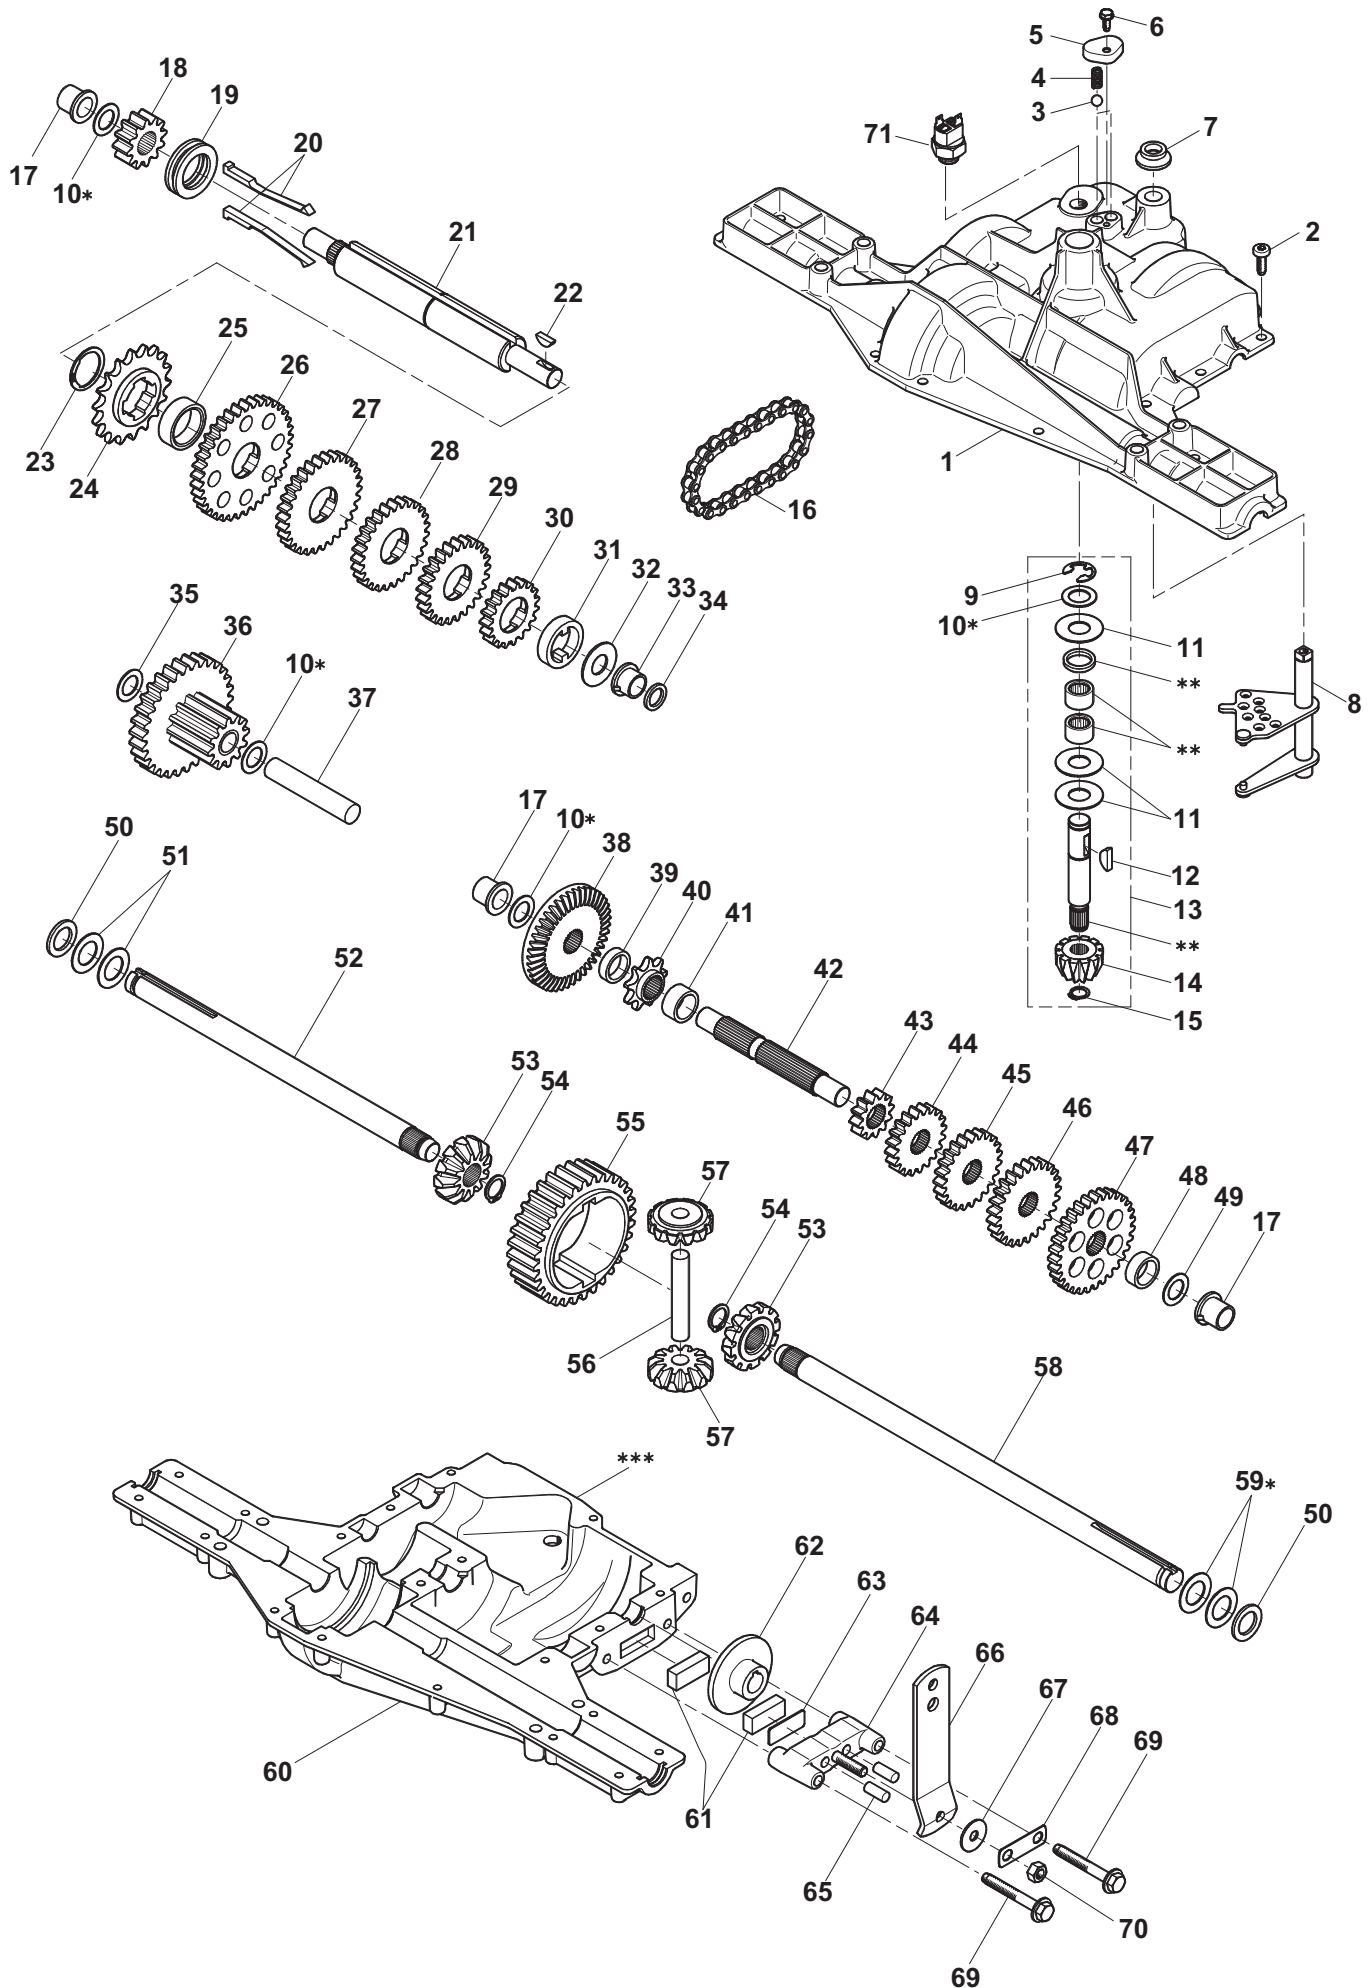

ESTATE SENATOR

ESTATE SENATOR

Pos. Fig.	Antal Quantity	Art No Part No	Benämning	Description	Anmärkning Notes
67	1	F000-3760-00	Washer, Plain, .321 X1.00 X .055	Washer, Plain, .321 X1.00 X .055	
68	1	F000-5555-00	Bussning	Bracket, Anti-Rotation	
69	2	F000-5562-00	Screw, Tapping, 5/16-18 X 2.35	Screw, Tapping, 5/16-18 X 2.35	
70	1	F000-3847-00	Nut, Lock, 5/16-24	Nut, Lock, 5/16-24	
71	1	19410610/0	Brytare	Microswitch	
72	1	F000-4300-00	Grease	Grease