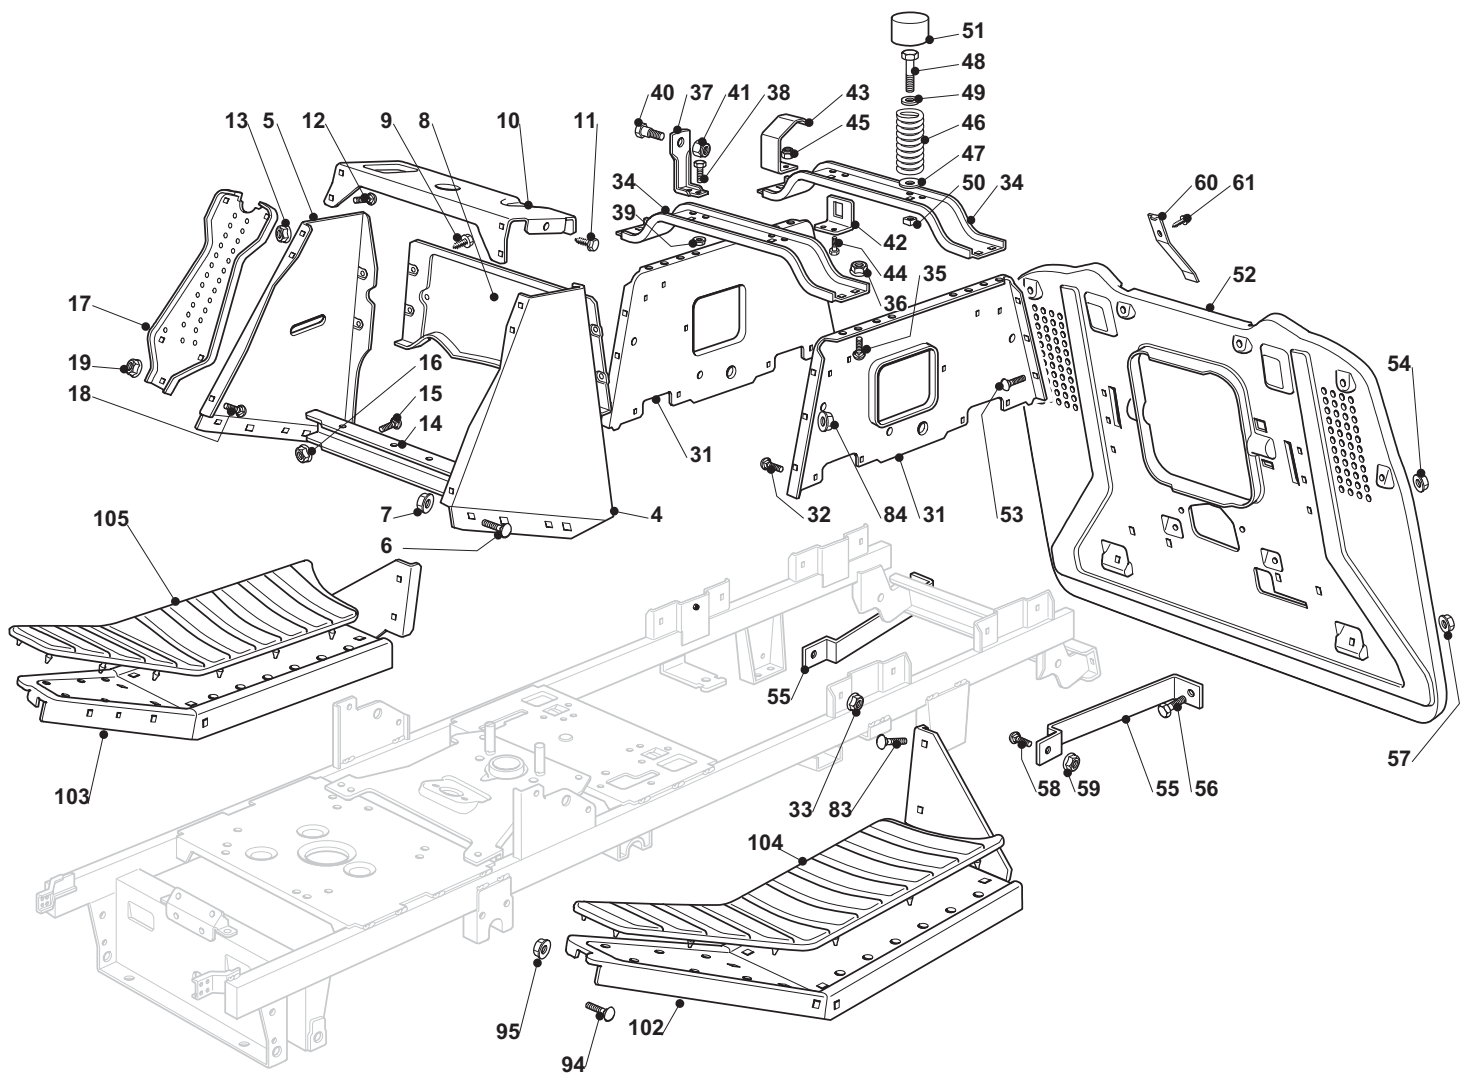

ESTATE SENATOR

ESTATE SENATOR

Pos. Fig.	Antal Quantity	Art No Part No	Benämning	Description	Anmärkning Notes
4	1	325785243/1	Instrumentbräda-vä Stöd	Left Dashboard Supp.	
5	1	25785245/0	Instrumentbräda-hö Stöd	Right Dashboard Supp.	
6	4	12818690/0	Skruv	Screw	
7	4	12293201/0	Mutter	Nut	
8	1	382785151/1	Rear Dashboard Supp	Rear Dashboard Supp	
9	4	12735110/0	Skruv	Screw	
10	1	25785255/0	Central Dashboard Supp	Central Dashboard Supp	
11	2	12735110/0	Skruv	Screw	
12	4	12815200/0	Skruv	Screw	
13	4	12292102/0	Mutter	Nut	
14	1	25785241/0	Stöd	Support	
15	2	12815200/0	Skruv	Screw	
16	2	12292102/0	Mutter	Nut	
17	2	382785153/1	Front Dashboard Supp	Front Dashboard Supp	
18	2	12815200/0	Skruv	Screw	
19	2	12292102/0	Mutter	Nut	
31	2	325785249/1	Seat Support	Seat Support	
32	8	12815200/0	Skruv	Screw	
33	8	12292102/0	Mutter	Nut	
34	2	325785257/1	Seat Support	Seat Support	
35	8	12818690/0	Skruv	Screw	
36	8	12293201/0	Mutter	Nut	
37	2	25755039/0	Fästvinkel	Bracket	
38	4	12792611/0	Skruv	Screw	
39	4	12293201/0	Mutter	Nut	
40	2	22524970/2	Stift	Pin	
41	2	12155010/0	Mutter	Nut	
42	1	25755043/0	Fästvinkel	Bracket	
43	1	25430253/0	Fjäder	Spring	
44	2	12789000/0	Skruv	Screw	
45	2	12154330/0	Mutter	Nut	
46	2	125430257/1	Fjäder	Spring	
47	2	12523070/0	Bricka	Washer	
48	2	12760515/0	Skruv	Screw	
49	2	22671653/0	Bricka	Washer	
50	2	12360425/0	Mutter	Nut	
51	2	25122000/2	Styrning	Hood	
52	1	382547041/1	Tavla	Plate	
53	6	12792611/0	Skruv	Screw	
54	6	12293201/0	Mutter	Nut	
55	2	25650119/0	Reduktion	Plate Stiffening	
56	2	12792611/0	Skruv	Screw	
57	2	12293201/0	Mutter	Nut	
58	2	12818690/0	Skruv	Screw	
59	2	12293201/0	Mutter	Nut	
60	1	27430554/0	Fjäder	Spring	
61	1	12735110/0	Skruv	Screw	
83	4	12792611/0	Skruv	Screw	
84	4	12293201/0	Mutter	Nut	
94	4	12815200/0	Skruv	Screw	
95	4	12292102/0	Mutter	Nut	
102	1	382510083/0	Fotsteg-Vä Stöd	Left Footboard Support	
103	1	382510081/0	Fotsteg-hö Stöd	Right Footboard Support	
104	1	25110327/0	Fotsteg-Vä täcka	Left Footboard Cover	
105	1	25110326/0	Fotsteg-hö täcka	Right Footboard Cover