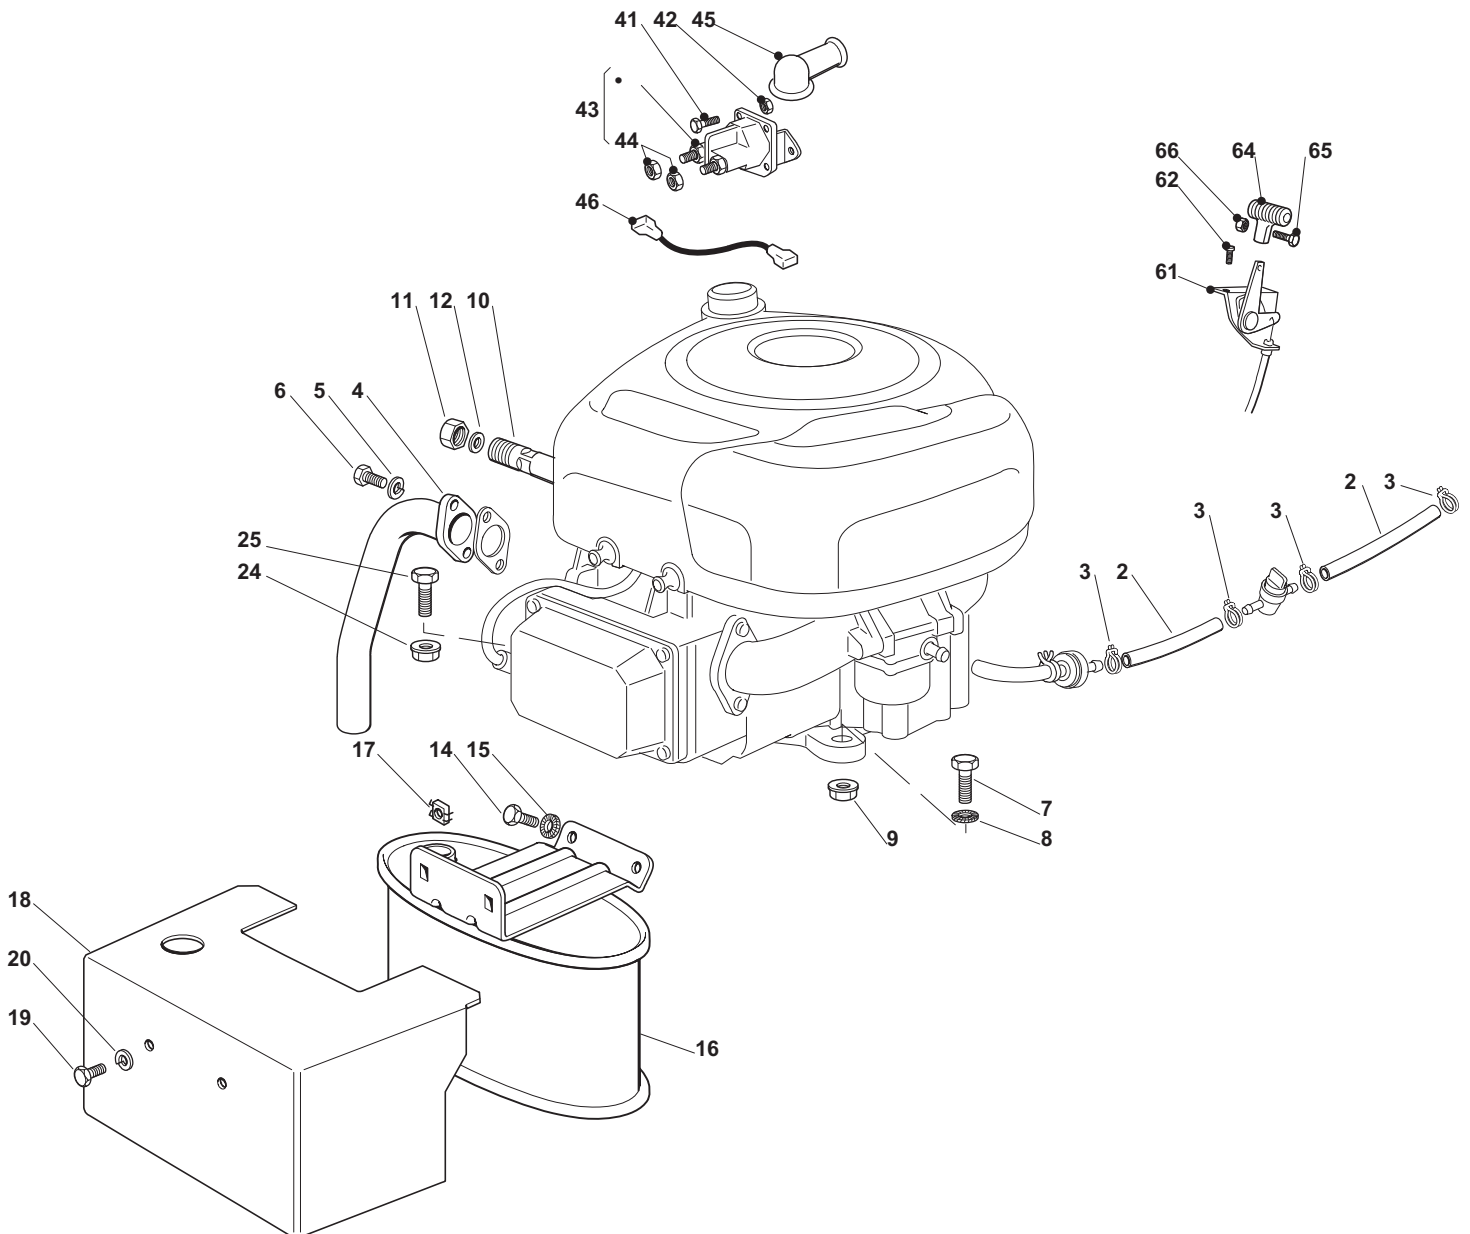

ESTATE SENATOR

ESTATE SENATOR

Pos. Fig.	Antal Quantity	Art No Part No	Benämning	Description	Anmärkning Notes
2	1	25869057/0	Vevstake	Connecting Tube (1000 Mm)	
3	4	18375051/1	Slangklämma	Fair Led	
4	1	18738224/0	Avgasrör	Exhaust Tube	
5	2	12583500/0	Bricka	Grower	
6	2	12735530/0	Skruv	Screw	
7	1	12691115/0	Skruv	Left Screw	
8	1	12540260/0	Bricka	Washer	
9	1	12154210/0	Mutter	Nut	
10	1	25598050/0	Oil Discharge Extension	Oil Discharge Extension	
11	1	18737849/0	Lock	Oil Cap	
12	1	18401001/1	Tätningring	Oil Seal	
14	2	12793102/0	Skruv	Screw	
15	2	12540260/0	Bricka	Washer	
16	1	182750010/0	Ljuddämpare	Muffler	
17	2	12360425/0	Mutter	Nut	
18	1	82598009/2	Skydd	Guard	
19	2	12792611/0	Skruv	Screw	
20	2	12583500/0	Bricka	Grower	
24	3	12154210/0	Mutter	Nut	
25	3	12691100/0	Skruv	Left Screw	
41	2	12791213/1	Skruv	Screw	
42	2	12292102/0	Mutter	Nut	
43	1	18736110/0	Starter Relay	Starter Relay	
44	2	12360352/0	Mutter	Nut	
45	1	18564864/1	Tätningshylsa	Protection	
46	1	25065017/0	Kabel	Cable	
61	1	82000200/1	Gasreglage	Accelerator	
62	2	125943012/0	Skruv	Screw	
64	1	25394501/0	Knopp	Knob	
65	1	12726388/0	Stift	Screw	
66	1	12290800/0	Mutter	Nut