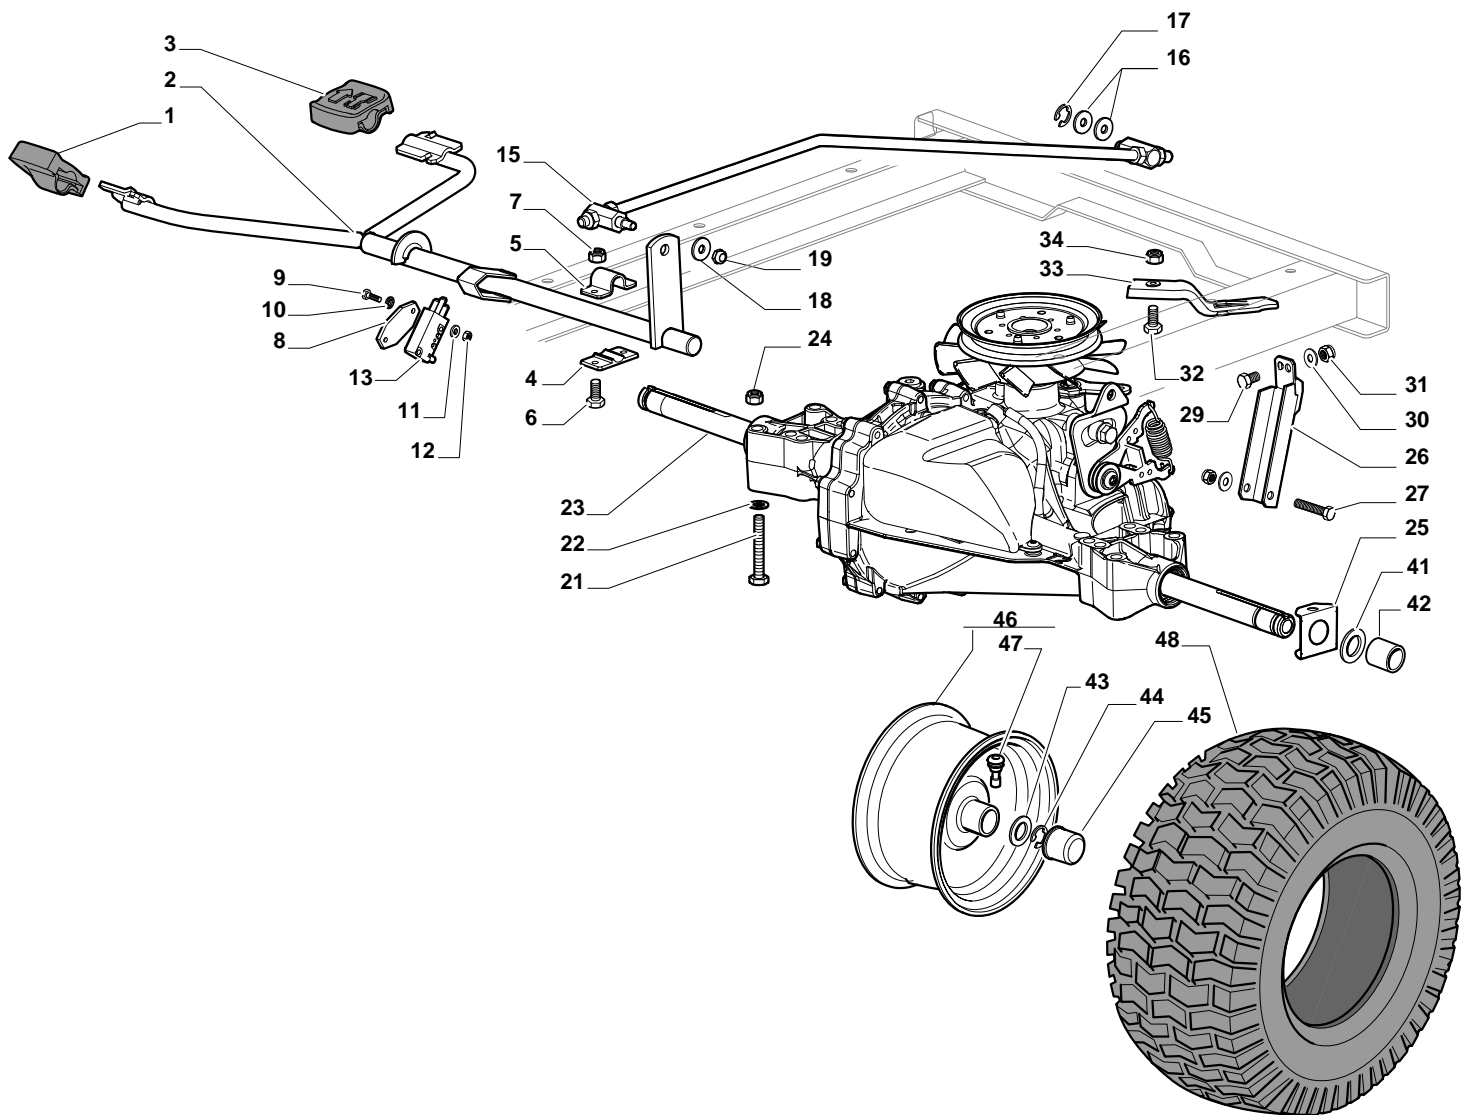

ESTATE TORNADO HST 17

ESTATE TORNADO HST 17

Pos. Fig.	Antal Quantity	Art No Part No	Benämning	Description	Anmärkning Notes
1	1	25110274/0	Clamp Cover Front	Clamp Cover Front	
2	1	382000574/0	Drive Pedal	Drive Pedal	
3	1	25110331/0	Clamp Cover Rear	Clamp Cover Rear	
4	2	325785350/0	Stöd	Support	
5	2	325547231/0	Trombocyt	Plate	
6	4	12791213/1	Skruv	Screw	
7	4	12154510/0	Mutter	Nut	
8	1	27546019/0	Trombocyt	Plate	
9	2	12735602/0	Skruv	Screw	
10	2	12540020/0	Bricka	Washer	
11	2	12581100/0	Bricka	Grower	
12	2	12290791/0	Mutter	Nut	
13	1	19410609/0	Neutral Switch (Hydro)	Neutral Switch (Hydro)	
15	1	382000573/0	Länk	Rod	
16	2	25670011/0	Bricka	Washer	
17	1	12000955/0	Låsring	Circlip	
18	1	12523040/0	Bricka	Washer	
19	1	12154510/0	Mutter	Nut	
21	4	12691600/0	Skruv	Screw	
22	4	12521350/0	Bricka	Washer	
23	1	118400919/0	Rear Axle (Hydro-Gear T2-Aded-2X3C-1Pa1)	Rear Axle (Hydro-Gear T2-Aded-2X3C-1Pa1)	
23	1	118400919/1	Rear Axle Hydro-Gear T2-Adbf-2X3C-1Px1	Rear Axle Hydro-Gear T2-Adbf-2X3C-1Px1	
24	4	12155000/0	Mutter	Nut	
25	2	325670026/0	Bricka	Washer	
26	1	325785349/0	Stöd	Support	
27	1	12691700/0	Skruv	Screw	
29	1	12792611/0	Skruv	Screw	
30	2	12523060/0	Bricka	Washer	
31	2	12155000/0	Mutter	Nut	
32	1	12791213/1	Skruv	Screw	
33	1	325318251/0	Spak	Lever	
34	1	12154510/0	Mutter	Nut	
41	2	25670005/1	Bricka	Washer	
42	2	125160055/0	Distans	Spacer	
43	6	25670005/1	Bricka	Washer	
44	2	12001010/0	Låsring	Benzing	
45	2	322110233/0	Navkapsel	Hub Cover	
46	2	382000597/0	Rimm	Rimm	
47	2	25950000/0	Ventil	Valve	
48	2	125590015/0	Dack	Shoe