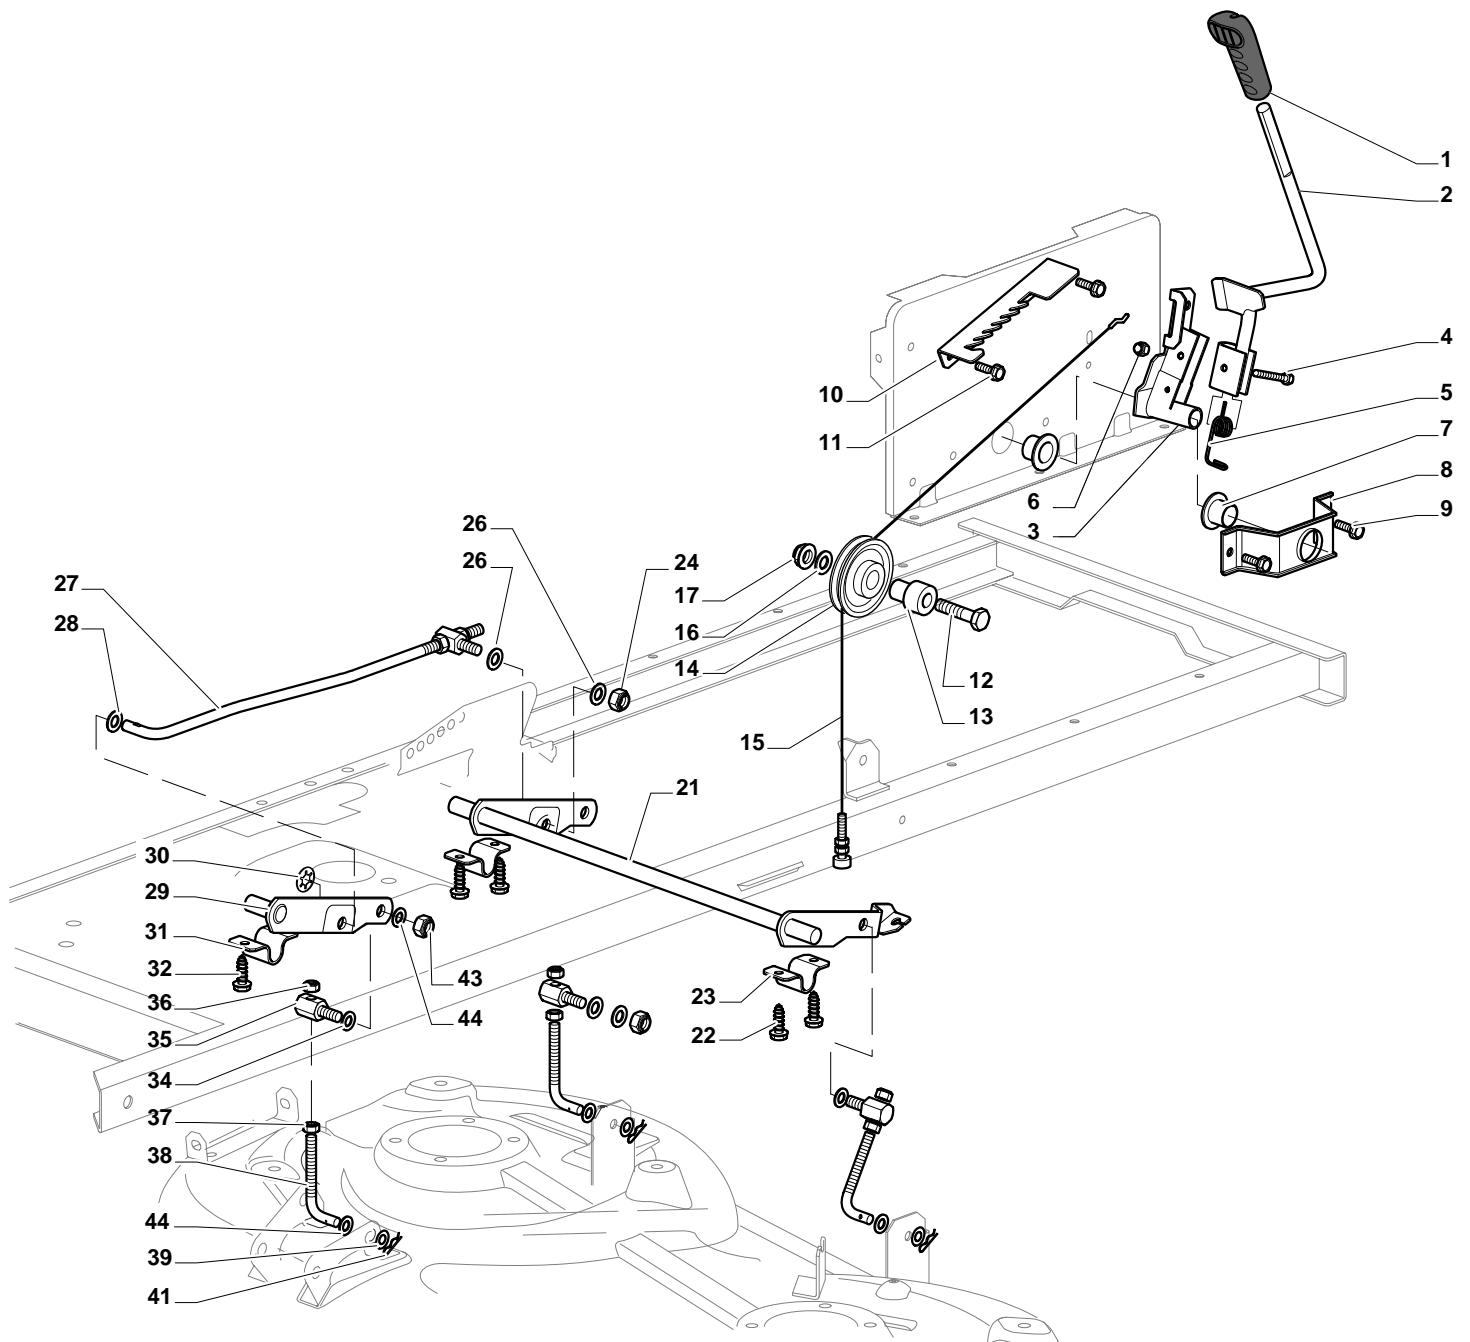

ESTATE TORNADO HST 17

ESTATE TORNADO HST 17

Pos. Fig.	Antal Quantity	Art No Part No	Benämning	Description	Anmärkning Notes
1	1	325394533/0	Knopp	Knob	
2	1	382318229/0	Spak	Lever	
3	1	382318231/0	Axel	Axle	
4	1	12674700/0	Skruv	Screw	
5	1	125430261/0	Fjäder	Spring	
6	1	12154510/0	Mutter	Nut	
7	2	325038006/0	Bussning	Bush	
8	1	325785297/0	Stöd	Support	
9	2	125943009/0	Skruv	Screw	
10	1	325735515/0	Steering Shaft	Steering Shaft	
11	2	125943009/0	Skruv	Screw	
12	1	12793701/0	Skruv	Screw	
13	1	125040636/0	Bussning	Bush	
14	1	125601579/0	Remskiva	Pulley	
15	1	382004620/0	Kabel	Wire	
16	1	12523060/0	Bricka	Washer	
17	1	12293201/0	Mutter	Nut	
21	1	382318239/0	Axel	Axle	
22	4	12735599/0	Skruv	Screw	
23	2	325547231/0	Trombocyt	Plate	
24	1	12155000/0	Mutter	Nut	
26	2	25670011/0	Bricka	Washer	
27	1	382000569/0	Vevstake	Connecting Rod	
28	1	12521350/0	Bricka	Washer	
29	1	382318237/0	Axel	Axle	
30	1	12604899/0	Låsbricka	Crown Fastener	
31	1	325547231/0	Trombocyt	Plate	
32	2	12735599/0	Skruv	Screw	
34	3	25670008/1	Bricka	Washer	
35	3	125510107/1	Stift	Pin	
36	3	12156602/0	Mutter	Nut	
37	3	12295200/0	Mutter	Nut	
38	3	25840012/0	Stång	Tie Rod	
39	3	12523060/0	Bricka	Washer	
41	3	24487998/0	Låsnål	Cotter Pin	
43	3	12156602/0	Mutter	Nut	
44	6	25670008/1	Bricka	Washer