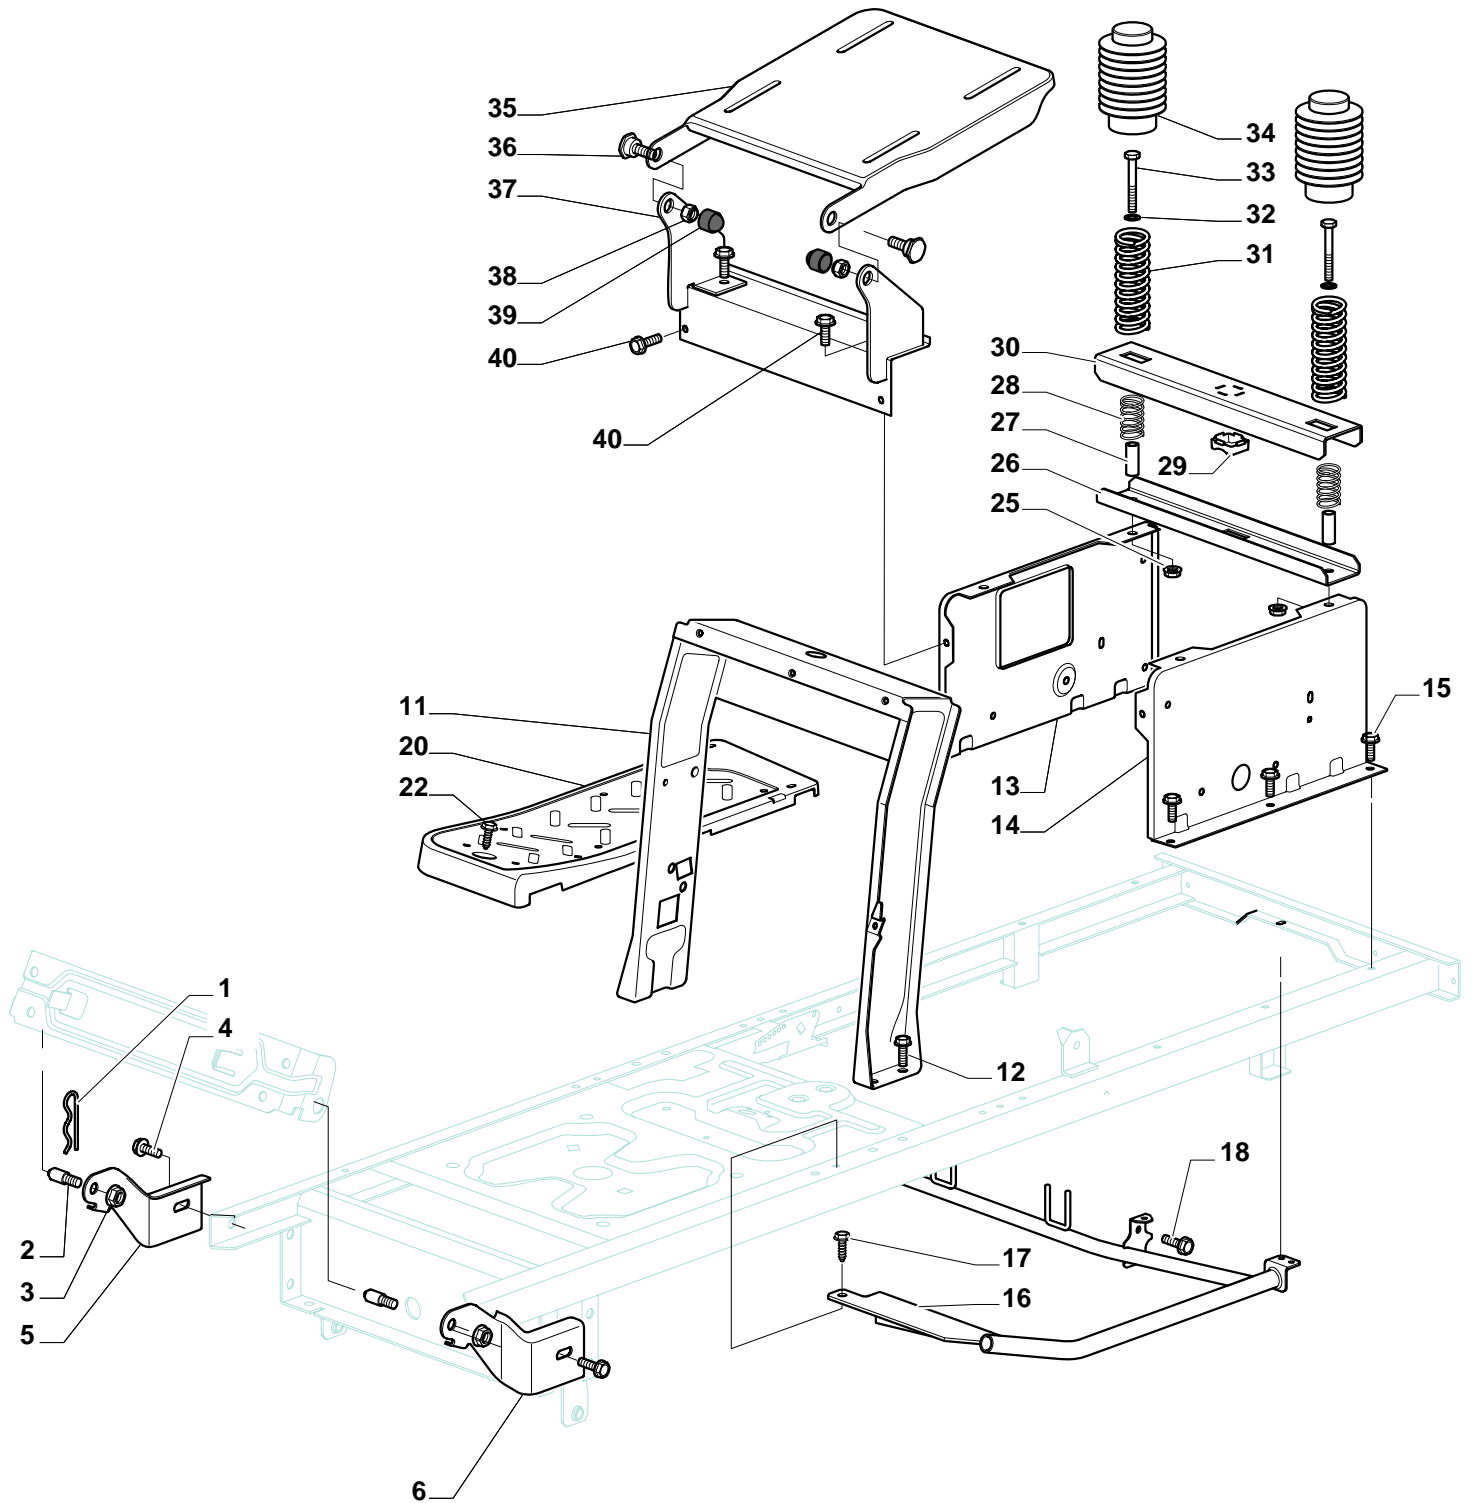

Genuine Spare Parts

www.stiga.com

ESTATE TORNADO HST 17 Model Year 2011

- Use GLOBAL GARDEN PRODUCT Genuine Spare Parts specified in the parts list for repair and/or replacement.
- The contents described in the parts list may change due to improvement.
- The drawings of the spare parts are only indicative and might not represent the part in question exactly.
- The indications "right" - "left" - "front" - "rear" refer to the position of the operator when using the machine.
- When placing orders of parts for repair and/or replacement, make sure that the illustrated parts list is the one applying to the machine's year of manufacture, as shown on the identification plate attached to the machine.

ESTATE TORNADO HST 17

ESTATE TORNADO HST 17

Pos. Fig.	Antal Quantity	Art No Part No	Benämning	Description	Anmärkning Notes
1	1	24487998/0	Låsnål	Cotter Pin	
2	2	25510079/0	Stift	Pin	
3	2	12154210/0	Mutter	Nut	
4	2	12735599/0	Skruv	Screw	
5	1	325547225/0	Trombocyt-hö	Right Plate	
6	1	325547227/0	Trombocyt-vä	Left Plate	
11	1	382785169/1	Stöd	Steering Column Support	
12	4	125943009/0	Skruv	Screw	
13	1	325785331/0	Stöd	Right Seat Support	
14	1	325785333/0	Stöd	Left Seat Support	
15	6	125943009/0	Skruv	Screw	
16	1	382785179/0	Fotsteg Stöd	Footboard Support	
17	2	125943009/0	Skruv	Screw	
18	2	125943009/0	Skruv	Screw	
20	1	325500041/1	Fotsteg-hö	Right Footboard	
21	1	325500043/1	Fotsteg-Vä	Left Footboard	
22	2	12735599/0	Skruv	Screw	
25	2	12293201/0	Mutter	Nut	
26	1	325820109/0	Seat Support	Seat Support	
27	2	125160048/0	Distans	Spacer	
28	2	125430263/0	Fjäder	Spring	
29	1	325060038/0	Fäste	Cam	
30	1	325820105/0	Stöd	Support	
31	2	125430264/0	Fjäder	Spring	
32	2	12521350/0	Bricka	Washer	
33	2	12691400/0	Skruv	Right Screw	
34	2	325122002/0	Hood	Hood	
35	1	382547061/0	Tavla	Plate	
36	2	22524970/2	Stift	Pin	
37	1	382820151/0	Seat Support	Seat Support	
38	2	12155010/0	Mutter	Nut	
39	2	118203854/0	Tätningshylsa	Protection	
40	4	125943009/0	Skruv	Screw	