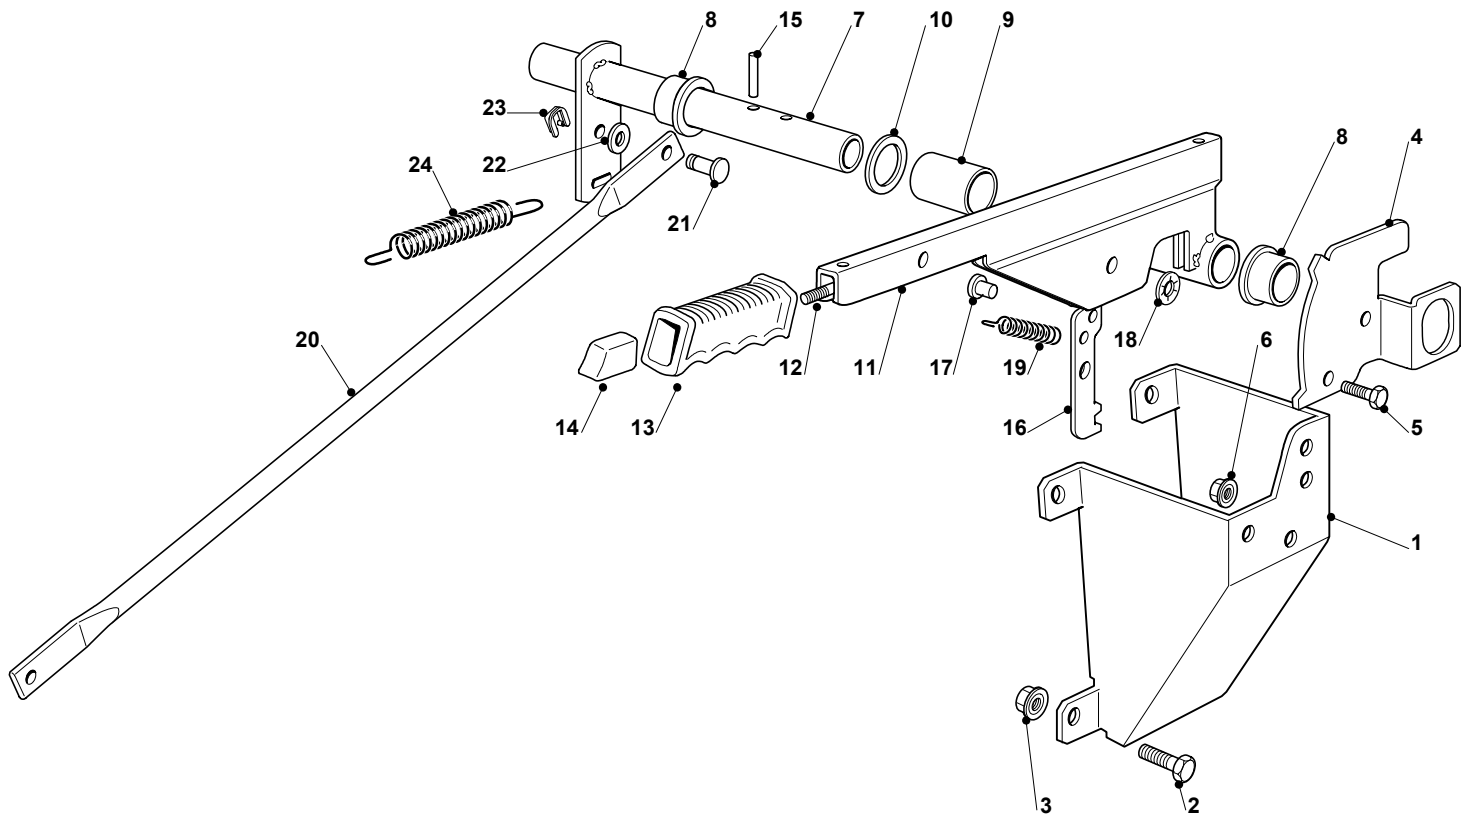

OVERLAND 22 4WD

OVERLAND 22 4WD

Pos. Fig.	Antal Quantity	Art No Part No	Benämning	Description	Anmärkning Notes
1	1	325785137/1	Stöd	Support	
2	4	12791011/0	Skruv	Screw	
3	4	12292102/0	Mutter	Nut	
4	1	325735521/0	Sector	Sector	
5	2	12793102/0	Skruv	Screw	
6	2	12293201/0	Mutter	Nut	
7	1	382000551/0	Axel	Axle	
8	2	22034523/0	Bussning	Bush	
9	1	25160025/0	Distans	Spacer	
10	1	22672153/0	Bricka	Washer	
11	1	382318241/0	Spak	Lever	
12	1	25033002/0	Länk	Rod	
13	1	25394504/1	Knopp	Knob	
14	1	25605000/1	Tryckring	Button	
15	2	12620206/0	Stift	Pin	
16	1	25470901/0	Dog	Dog	
17	1	25510011/0	Stift	Pin	
18	1	12604899/0	Låsbricka	Crown Fastener	
19	1	25430208/0	Fjäder	Spring	
20	1	325033077/0	Vevstake	Connecting Rod	
21	1	125510117/0	Stift	Pin	
22	1	25670011/0	Bricka	Washer	
23	7	12436050/0	Trombocyt	Plate	
24	1	25430218/0	Fjäder	Spring