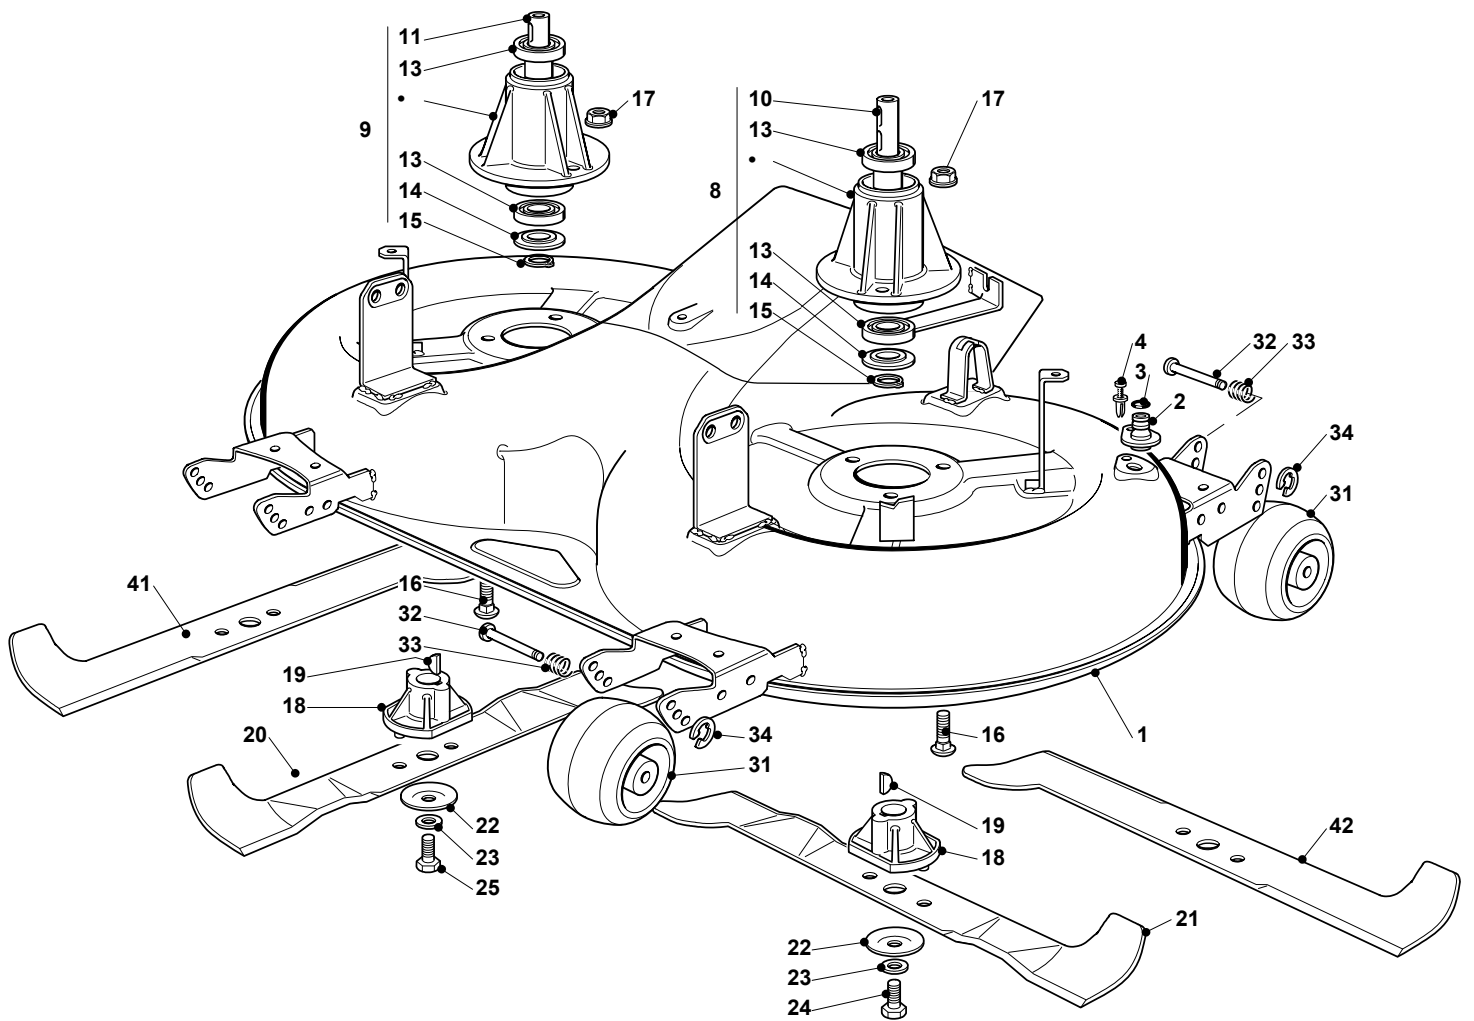

OVERLAND 22 4WD

OVERLAND 22 4WD

Pos. Fig.	Antal Quantity	Art No Part No	Benämning	Description	Anmärkning Notes
1	1	382564215/0	Cutting Plate Yellow	Cutting Plate Yellow	
2	2	25033060/0	Water Hose Connection	Water Hose Connection	
3	2	19035000/0	O-ring	Or Ring	
4	2	12500030/0	Rivet	Rivet	
8	1	82207200/1	Main Shaft Support	Main Shaft Support	
9	1	82207201/2	Fläns	Secondary Shaft Support	
10	1	25020800/1	Knivaxel	Main Blade Shaft	
11	1	25020801/2	Knivaxel	Secondary Blade Shaft	
13	4	19216032/0	Kullager	Bearing	
14	2	25160501/0	Dammskydd	Dust Cover	
15	2	12609260/0	Seeger	Seeger	
16	6	12818700/0	Skruv	Screw	
17	6	12154210/0	Mutter	Nut	
18	2	25463200/0	Knivfäste	Blade Hub	
19	2	12139100/0	Kil	Feather, Crankshaft Ø 22.2	
20	1	82004350/0	Kniv	Right Blade Mulching, Winged (Mod. 122)	
21	1	82004349/0	Kniv	Left Blade Mulching, Winged (Mod. 122)	
22	2	22160400/0	Dammskydd	Dust Cover	
23	2	12523080/0	Bricka	Washer	
24	1	12735694/0	Skruv	Screw	
25	1	12735695/1	Skruv	Screw	
31	4	182700004/0	Anti Scalp Wheel Ø 100	Anti Scalp Wheel Ø 100	
32	4	125510121/0	Stift	Pin	
33	4	22450115/0	Fjäder	Spring	
34	4	12000930/0	Avgasrör	Crown Fastener	
41	1	82004343/0	Kniv	Right Blade, Winged (Mod. 122)	
42	1	82004342/0	Kniv	Left Blade, Winged (Mod. 122)