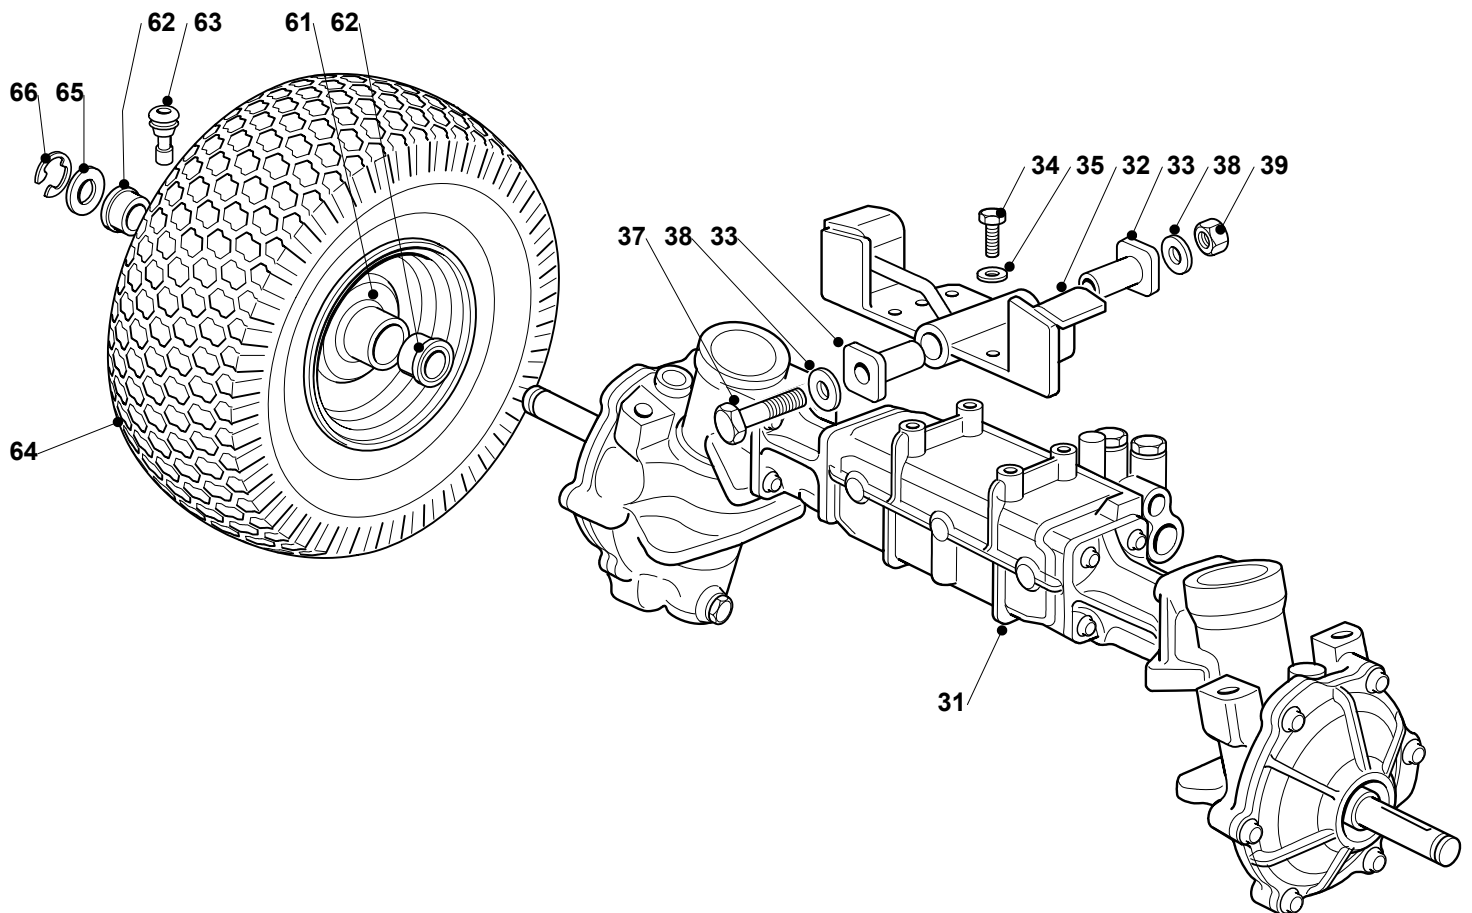

OVERLAND 22 4WD

OVERLAND 22 4WD

Pos. Fig.	Antal Quantity	Art No Part No	Benämning	Description	Anmärkning Notes
31	1	118400974/0	Transmission Unit Kk Kxh7N	Transmission Unit Kk Kxh7N	
32	1	382547057/1	Stöd	Support	
33	2	125040633/0	Bussning	Bush	
34	6	112760560/0	Skruv	Screw	
35	6	112585100/0	Bricka	Washer	
37	1	112695900/0	Skruv	Screw	
38	2	112521395/0	Skruv	Screw	
39	1	112295801/0	Mutter	Nut	
61	2	182000601/1	Rimm	Rimm	
62	4	25122200/2	Kullager	Bearing	
63	2	25950000/0	Ventil	Valve	
64	2	125590012/0	Dack	Tire	
65	2	25670005/1	Bricka	Washer	
66	2	12001010/0	Låsring	Benzing