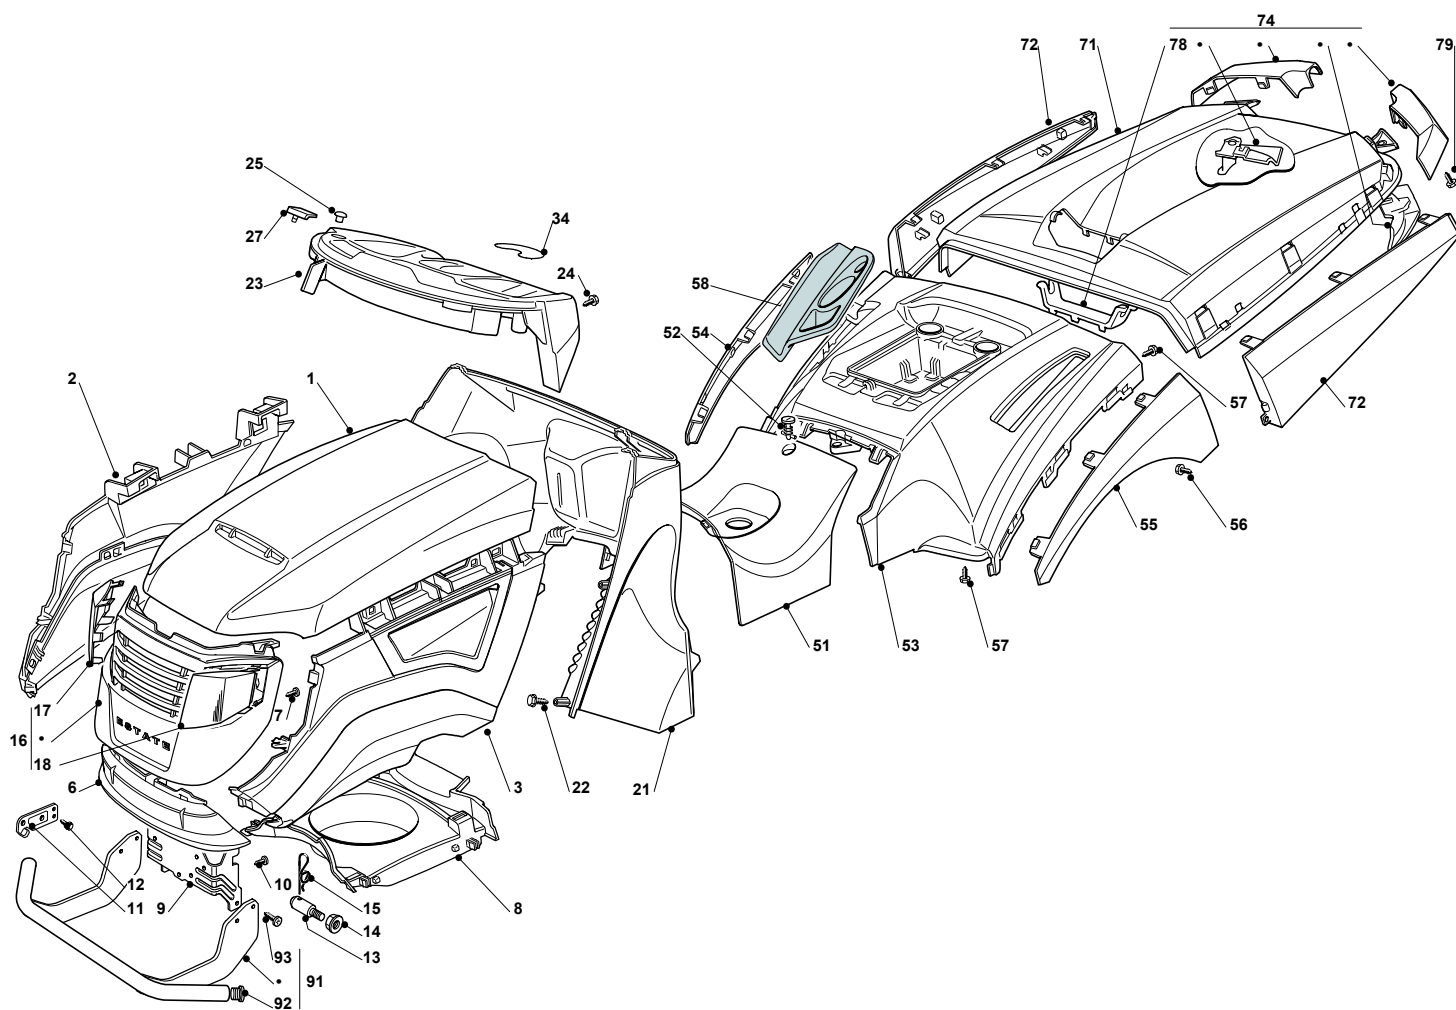

OVERLAND 22 4WD

OVERLAND 22 4WD

Pos. Fig.	Antal Quantity	Art No Part No	Benämning	Description	Anmärkning Notes
1	1	25076866/0	Upper Engine Hood, Yellow	Upper Engine Hood, Yellow	
2	1	382394611/0	Hood, Right	Hood, Right	
3	1	382394612/0	Hood, Left	Hood, Left	
6	1	25076865/0	Lower Grey Hood, Front	Lower Grey Hood, Front	
7	6	12735403/0	Skruv	Screw	
8	1	25108031/0	Inmatningstratt	Conveyor	
9	1	25774301/1	Motorhuv	Engine Hood Support	
10	5	12735403/0	Skruv	Screw	
11	2	325547159/1	Trombocyt	Plate	
12	4	12731580/0	Skruv	Screw	
13	2	125510079/1	Stift	Pin	
14	2	12293201/0	Mutter	Nut	
15	1	24487998/0	Låsnål	Cotter Pin	
16	1	82394610/0	Motorhuv	Grey Hood, Front	
17	1	25410876/0	Frontkåpa-hö	Right Grill	
18	1	25410877/0	Frontkåpa-vä	Left Grill	
21	1	25785231/1	Instrumentbräda-Stöd	Dashboard Support	
22	7	12735403/0	Skruv	Screw	
23	1	325120205/0	Instrumentbräda svart	Dashboard, Black (Cruise Control)	
24	4	12728440/0	Skruv	Screw	
25	2	25120200/0	Lock	Plug	
27	2	25260000/0	Hylsa	Grommet	
34	1	325207185/0	Kåpa	Cover	
51	1	325110394/0	Kåpa	Cover	
52	1	125580020/2	Stift	Pivot	
53	1	25109754/0	Wheels Cover	Wheels Cover	
54	1	25109753/0	Right Wheel Cover	Right Wheel Cover	
55	1	25109752/0	Left Wheel Cover	Left Wheel Cover	
56	2	12728686/0	Skruv	Screw	
57	4	12735402/0	Skruv	Screw	
58	1	325207184/0	Skyddsplåt	Cover	
71	1	25110308/0	Kåpa	Grass-Catcher Cover	
72	1	382110255/0	Cover Assy	Cover Assy	
74	1	382110259/0	Angles Assy	Angles Assy	
78	1	25394009/0	Handtagslock	Handle Cover	
79	4	12735403/0	Skruv	Screw	
91	1	382869039/0	Ljuddämparskydd	Muffler Protection	
92	2	18737860/0	Plugg	Cap	
93	4	12734995/0	Skruv	Screw