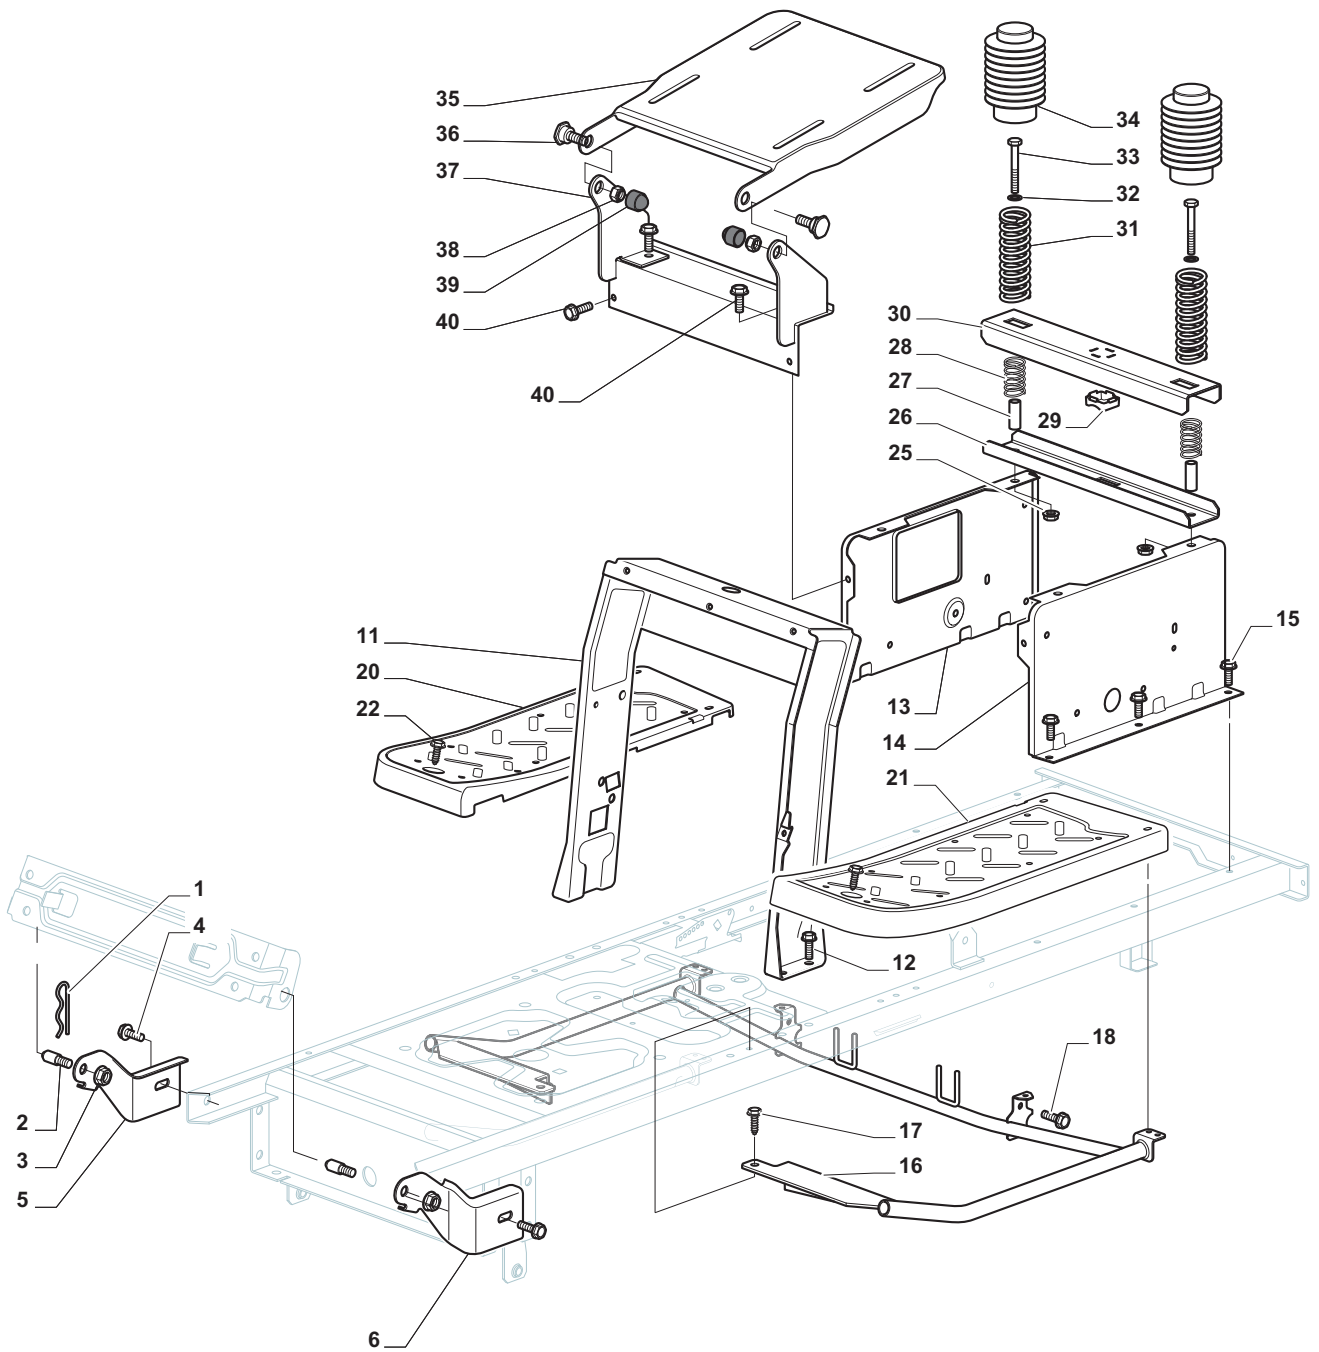

THIS INFORMATION IS NOT INTENDED FOR SALE OR RESALE, AND THIS NOTICE MUST REMAIN ON ALL COPIES.

Chassis				
POSITION	CODE	Q.TY	DESCRIPTION	NOTES
1	24487998/0	1	Cotter Pin	
2	25510079/0	2	Pin	
3	12154210/0	2	Nut	
4	12735599/0	2	Screw	
5	325547225/0	1	Right Plate	
6	325547227/0	1	Left Plate	
11	382785169/1	1	Steering Column Support	
12	125943009/0	4	Screw	
13	325785331/1	1	Right Seat Support	
14	325785333/1	1	Left Seat Support	
15	125943009/0	6	Screw	
16	382785179/0	1	Footboard Support	
17	125943009/0	2	Screw	
18	125943009/0	2	Screw	
20	325500041/1	1	Right Footboard	
21	325500043/1	1	Left Footboard	
22	12735599/0	2	Screw	
25	12293201/0	2	Nut	
26	325820109/1	1	Seat Support	
27	125160048/0	2	Spacer	
28	125430263/0	2	Spring	
29	325060038/0	1	Cam	
30	325820105/1	1	Support	
31	125430264/0	2	Spring	
32	12521350/0	2	Washer	
33	12691400/0	2	Screw	
34	325122002/0	2	Hood	
35	382547061/0	1	Plate	
36	22524970/2	2	Pin	
37	382820151/0	1	Seat Support	
38	12155010/0	2	Nut	
39	118203854/0	2	Protection	
40	125943009/0	4	Screw	

Body				
POSITION	CODE	Q.TY	DESCRIPTION	NOTES
1	325076914/0	1	Hood, Front,Grey	
2	325410903/0	1	Right Grill	
3	325410904/0	1	Left Grill	
4	325785365/0	1	Engine Hood Support	
5	12735403/0	4	Screw	
6	325263302/1	1	Air Intake Grill	
7	112728692/0	4	Screw	
8	325076912/0	1	Engine Hood Yellow	
11	325785298/0	1	Dashboard Support	
12	125943010/0	4	Screw	
13	325270325/0	2	Guide	
14	12735599/0	2	Screw	
15	112735406/0	3	Screw	
16	12523040/0	3	Washer	
17	325120202/1	1	Dashboard	
18	125943010/0	2	Screw	
19	325260003/0	2	Grommet	
21	325120203/0	1	Cover	
25	325110396/1	1	Cover, Yellow	
26	125943010/0	1	Screw	
33	112735406/0	4	Screw	
34	325110399/0	1	Wheels Cover, Yellow	
35	112437506/0	1	Plate	
36	125943010/0	2	Screw	
37	112735406/0	2	Screw	
38	12523040/0	2	Washer	
39	325547208/1	1	Plate	
40	125943010/0	2	Screw	
42	325110384/0	1	Right Footboardcover	
43	325110385/0	1	Left Footboard Cover	
55	325207191/0	1	Plate	