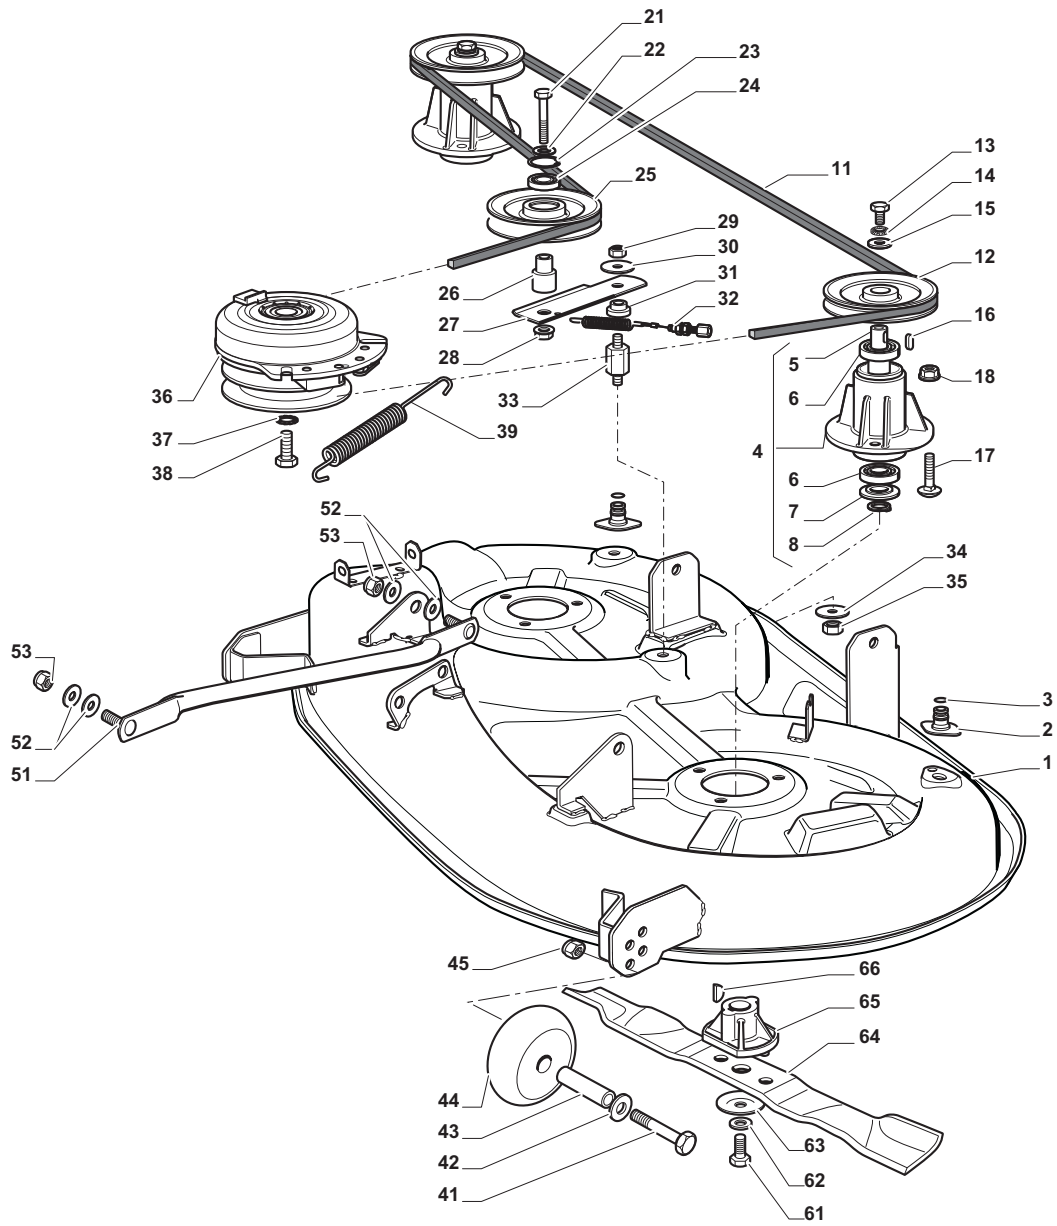

Cutting Plate

POSITION	CODE	Q.TY	DESCRIPTION	NOTES
1	382564209/0	1	Plate	
2	325033086/0	2	Water Hose Connection	
3	19035000/0	2	O Ring	
4	382207204/0	2	Flange Ass.Y	
5	125020804/0	2	Shaft	
6	119216047/0	4	Bearing	
7	25160501/0	2	Dust Cover	
8	12609260/0	2	Seeger	
11	135061504/0	1	Belt	
12	25601571/0	2	Pulley	
13	12793102/0	2	Screw	
14	12540260/0	2	Washer	
15	25670007/0	2	Washer	
16	12139480/0	2	Key	
17	12818690/0	6	Screw	
18	12154210/0	6	Nut	
21	12691400/0	1	Screw	
22	12524010/0	1	Washer	
23	12610800/0	1	Snap Ring	
24	119216048/0	1	Bearing	
25	125601586/0	1	Pulley	
26	125160052/0	1	Spacer	
27	325318232/0	1	Lever	
28	12293201/0	1	Nut	
29	12155020/0	1	Nut	
30	125670022/0	1	Washer	
31	125040635/0	1	Bush	
32	82004618/0	1	Wire	
33	125160049/0	1	Spacer	
34	12523080/0	1	Washer	
35	12156602/0	1	Nut	
36	118399063/0	1	Clutc	
37	12543000/0	1	Washer	
38	12737320/0	1	Screw	
39	125430277/0	1	Spring	
41	12692050/0	2	Screw	
42	12523060/0	2	Washer	
43	25510072/0	2	Spacer	
44	82700001/0	2	Anti Scalp Wheel Ø 100	
45	12293201/0	2	Nut	
51	382000565/0	2	Equalizer Rod	
52	25670008/1	8	Washer	
53	12156602/0	4	Nut	
61	12735694/0	2	Screw	
62	12523080/0	2	Washer	
63	22160400/0	2	Elastic Washer	
64	82004346/0	2	Blade	
65	25463200/0	2	Blade Hub	
66	12139100/0	2	Feather