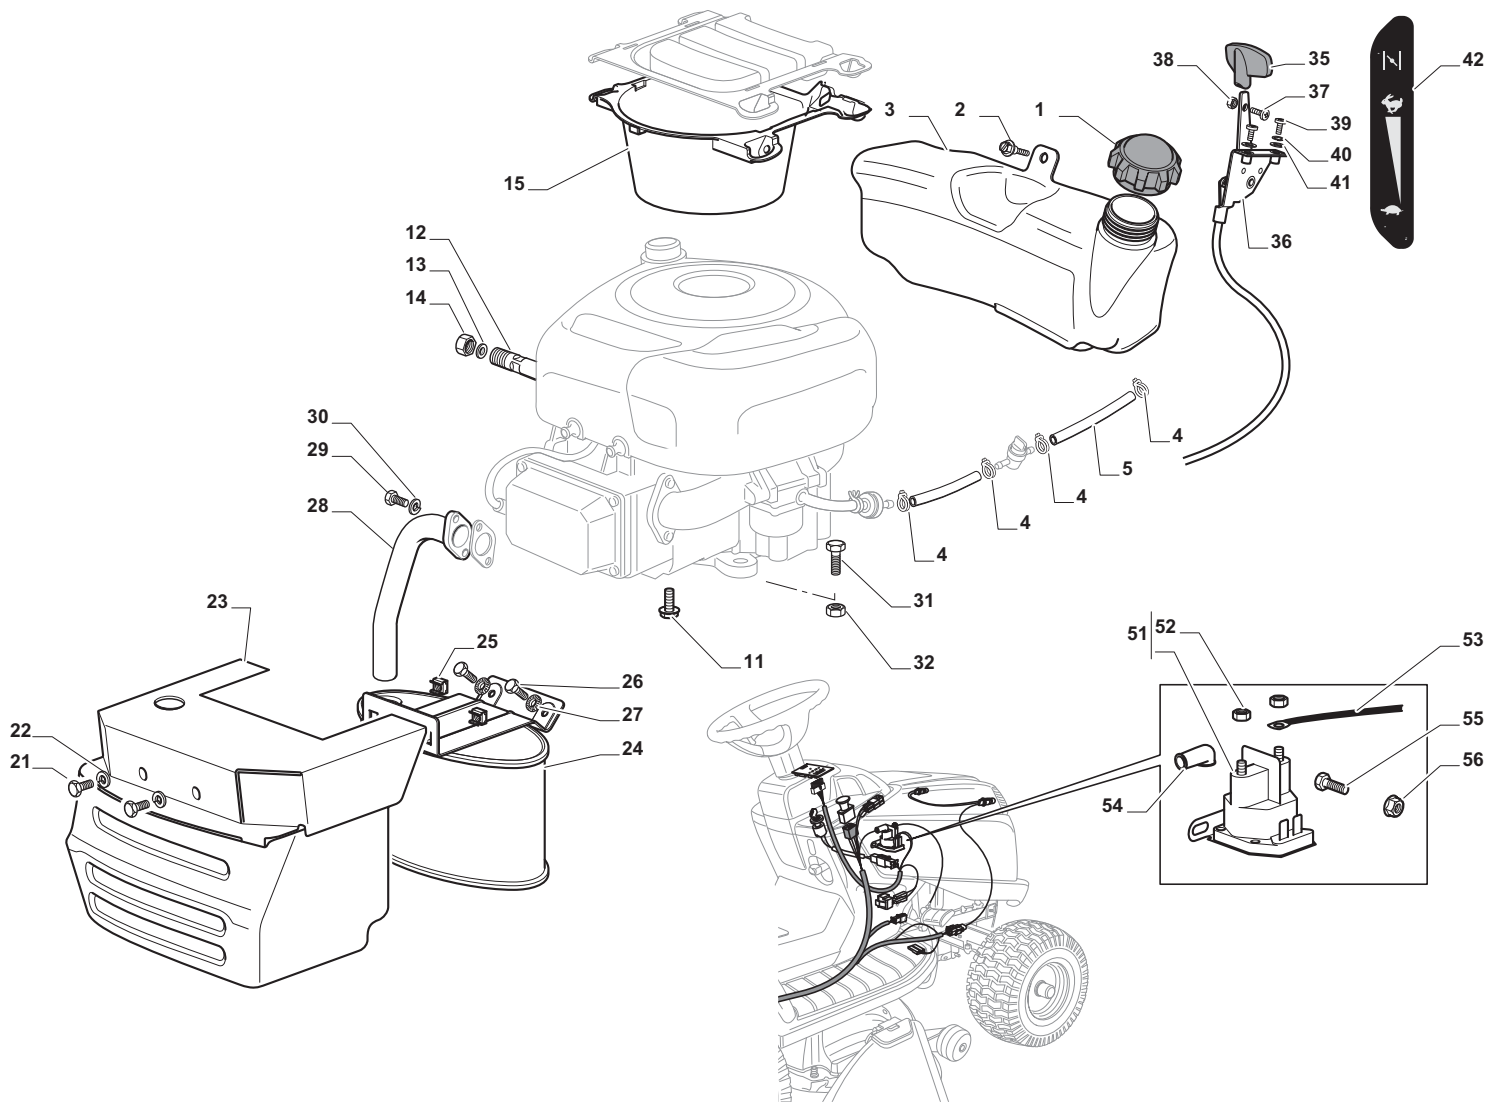

Engine - B&S 12.5 HP

POSITION	CODE	Q.TY	DESCRIPTION	NOTES
1	25795001/1	1	Cap	
2	125943010/0	4	Screw	
3	325735126/0	1	Tank	
4	18375051/1	4	Fair Led	
5	25869057/0	1	Connecting Tube (1000 Mm)	
11	112735108/1	3	Screw	
12	25598050/0	1	Oil Discharge Extension	
13	18401001/1	1	Oil Seal	
14	18737849/0	1	Oil Cap	
15	325108044/1	1	Conveyor	
21	12792611/0	2	Screw	
22	12540260/0	2	Washer	
23	382598047/0	1	Muffler Protection	
24	182750010/0	1	Muffler	
25	12360425/0	2	Nut (Mech.)	
26	12792611/0	2	Screw	
27	12540260/0	2	Washer	
28	18738224/0	1	Exhaust Tube	
29	12737450/0	2	Screw	
30	12540260/0	2	Washer	
31	12691115/0	1	Screw	
32	12154210/0	1	Nut	
35	325394531/0	1	Knob	
36	182000216/0	1	Accelerator	
37	112726389/0	1	Screw	
38	12290800/0	1	Nut	
39	112726389/0	2	Screw	
40	12540020/0	2	Washer	
41	12521310/0	2	Washer	
42	114363697/0	1	Label	
51	18736111/0	1	Starter Relay	
52	12360352/0	2	Nut	
53	25065002/0	1	Cable	
54	18564864/1	1	Protection	
55	12790781/0	1	Screw	
56	12154510/0	2	Nut