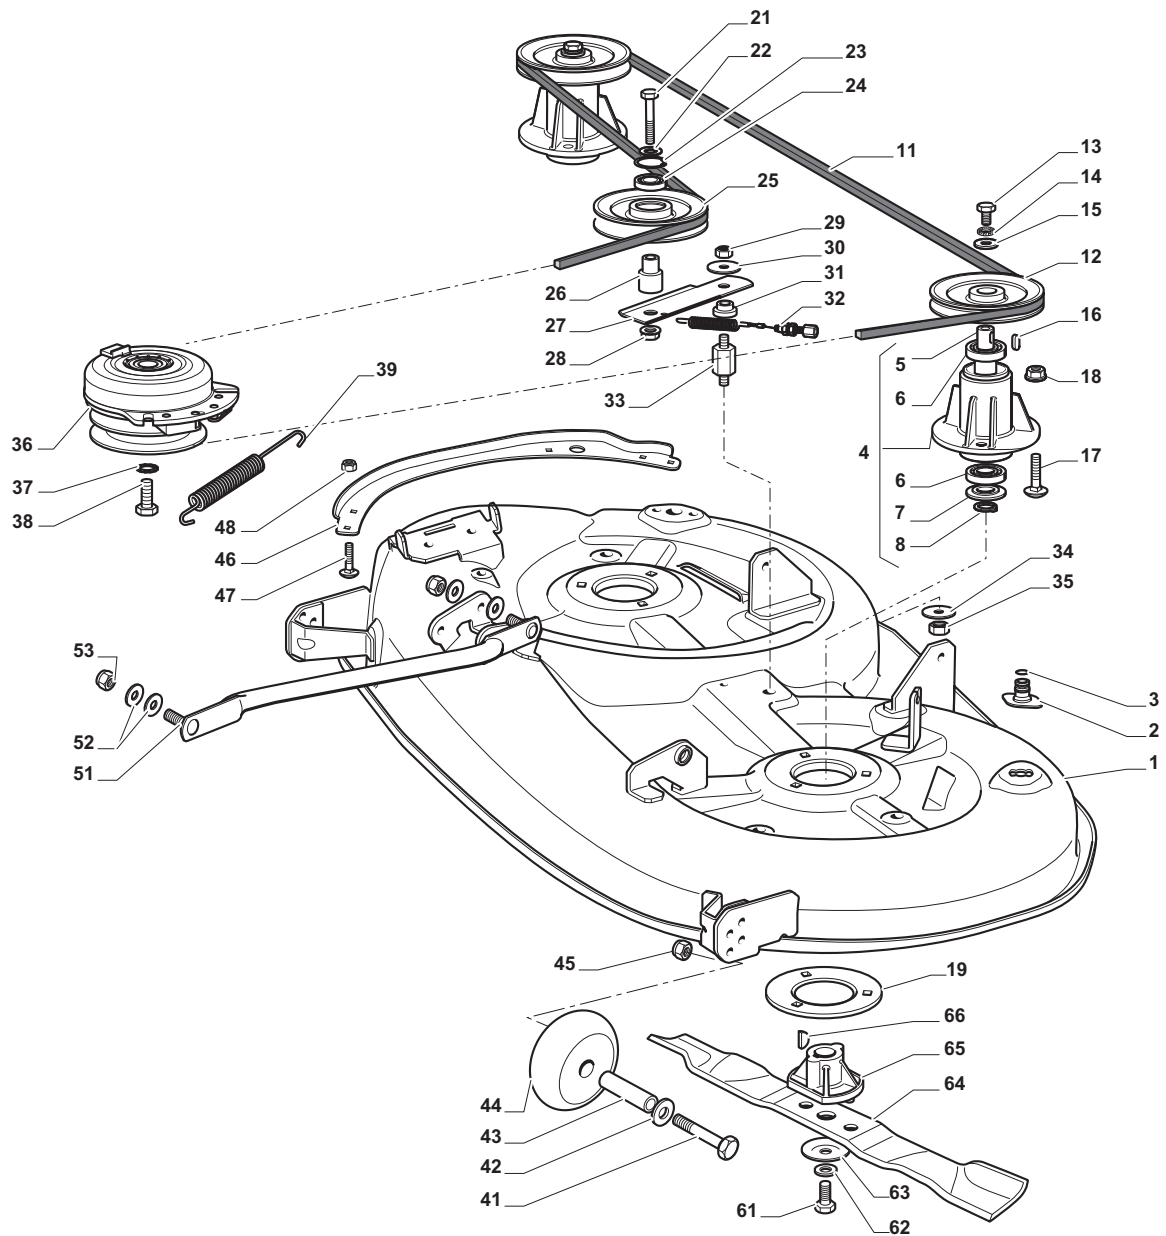

Cutting Plate				
POSITION	CODE	Q.TY	DESCRIPTION	NOTES
1	382565069/0	1	Plate	
2	325033086/0	2	Water Hose Connection	
3	19035000/0	2	O Ring	
4	382207204/0	2	Flange Ass.Y	
5	125020804/0	2	Shaft	
6	119216047/0	4	Bearing	
7	25160501/0	2	Dust Cover	
8	12609260/0	2	Seeger	
11	135061506/0	1	Belt	
12	25601571/0	2	Pulley	
13	12793102/0	2	Screw	
14	12540260/0	2	Washer	
15	25670007/0	2	Washer	
16	12139480/0	2	Key	
17	12818700/0	6	Screw	
18	12154210/0	6	Nut	
19	325160505/0	2	Plate	
21	12691800/0	1	Screw	
22	12524010/0	1	Washer	
23	12610800/0	1	Snap Ring	
24	119216048/0	1	Bearing	
25	125601586/0	1	Pulley	
26	125160056/0	1	Spacer	
27	325318255/0	1	Lever	
28	12293201/0	1	Nut	
29	12155020/0	1	Nut	
30	125670022/0	1	Washer	
31	125040635/0	1	Bush	
32	382004619/0	1	Wire	
33	125160057/0	1	Spacer	
34	12523080/0	1	Washer	
35	12156602/0	1	Nut	
36	118399062/0	1	Clutc	
37	12543000/0	1	Washer	
38	12737320/0	1	Screw	
39	125430277/0	1	Spring	
41	12692050/0	2	Screw	
42	12523060/0	2	Washer	
43	25510072/0	2	Spacer	
44	82700001/0	2	Anti Scalp Wheel Ø 100	
45	12293201/0	2	Nut	
46	325547259/0	1	Stiffening	
47	12815200/0	5	Screw	
48	12154510/0	5	Nut	
51	382000565/0	2	Equalizer Rod	
52	25670008/1	8	Washer	
53	12156602/0	4	Nut	
61	12735694/0	2	Screw	
62	12523080/0	2	Washer	
63	22160400/0	2	Elastic Washer	
64	182004357/0	2	Right Blade Mulching	
65	25463200/0	2	Blade Hub	
66	12139100/0	2	Feather