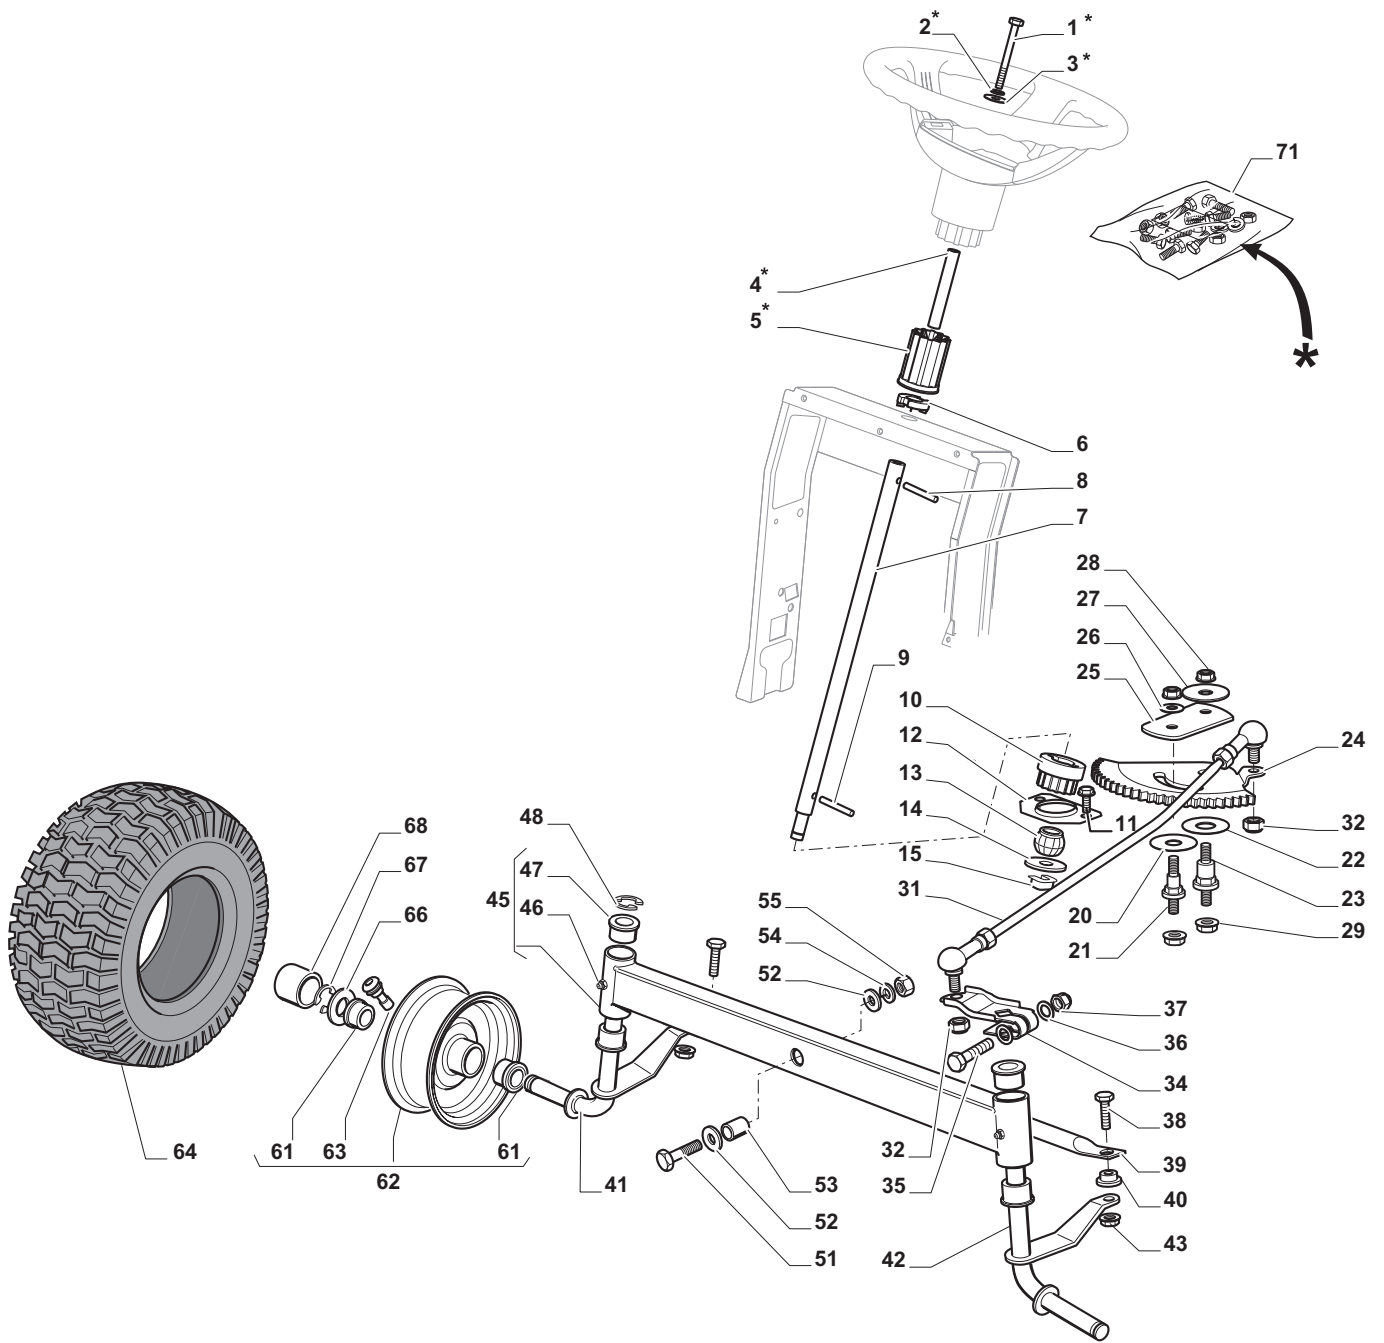

THIS INFORMATION IS NOT INTENDED FOR SALE OR RESALE, AND THIS NOTICE MUST REMAIN ON ALL COPIES.

Chassis				
POSITION	CODE	Q.TY	DESCRIPTION	NOTES
1	24487998/0	1	Cotter Pin	
2	25510079/0	2	Pin	
3	12154210/0	2	Nut	
4	12735599/0	2	Screw	
5	325547225/0	1	Right Plate	
6	325547227/0	1	Left Plate	
11	382785169/1	1	Steering Column Support	
12	125943009/0	4	Screw	
13	325785331/1	1	Right Seat Support	
14	325785333/1	1	Left Seat Support	
15	125943009/0	6	Screw	
16	382785179/0	1	Footboard Support	
17	125943009/0	2	Screw	
18	125943009/0	2	Screw	
20	325500041/1	1	Right Footboard	
21	325500043/1	1	Left Footboard	
22	12735599/0	2	Screw	
25	12293201/0	2	Nut	
26	325820109/1	1	Seat Support	
27	125160048/0	2	Spacer	
28	125430263/0	2	Spring	
29	325060038/0	1	Cam	
30	325820105/1	1	Support	
31	125430264/0	2	Spring	
32	12521350/0	2	Washer	
33	12691400/0	2	Screw	
34	325122002/0	2	Hood	
35	382547061/0	1	Plate	
36	22524970/2	2	Pin	
37	382820151/0	1	Seat Support	
38	12155010/0	2	Nut	
39	118203854/0	2	Protection	
40	125943009/0	4	Screw	

Body				
POSITION	CODE	Q.TY	DESCRIPTION	NOTES
1	325076914/0	1	Hood, Front,Grey	
2	325410903/0	1	Right Grill	
3	325410904/0	1	Left Grill	
4	325785365/0	1	Engine Hood Support	
5	12735403/0	4	Screw	
6	325263302/1	1	Air Intake Grill	
7	112728692/0	4	Screw	
8	325076912/0	1	Engine Hood Yellow	
11	325785298/0	1	Dashboard Support	
12	125943010/0	4	Screw	
13	325270325/0	2	Guide	
14	12735599/0	2	Screw	
15	112735406/0	3	Screw	
16	12523040/0	3	Washer	
17	325120202/1	1	Dashboard	
18	125943010/0	2	Screw	
19	325260003/0	2	Grommet	
21	325120203/0	1	Cover	
25	325110396/1	1	Cover, Yellow	
26	125943010/0	1	Screw	
33	112735406/0	4	Screw	
34	325110399/0	1	Wheels Cover, Yellow	
35	112437506/0	1	Plate	
36	125943010/0	2	Screw	
37	112735406/0	2	Screw	
38	12523040/0	2	Washer	
39	325547208/1	1	Plate	
40	125943010/0	2	Screw	
42	325110384/0	1	Right Footboardcover	
43	325110385/0	1	Left Footboard Cover	
56	325207190/0	1	Cover	
57	12523050/0	4	Washer	
58	12735403/0	2	Screw	