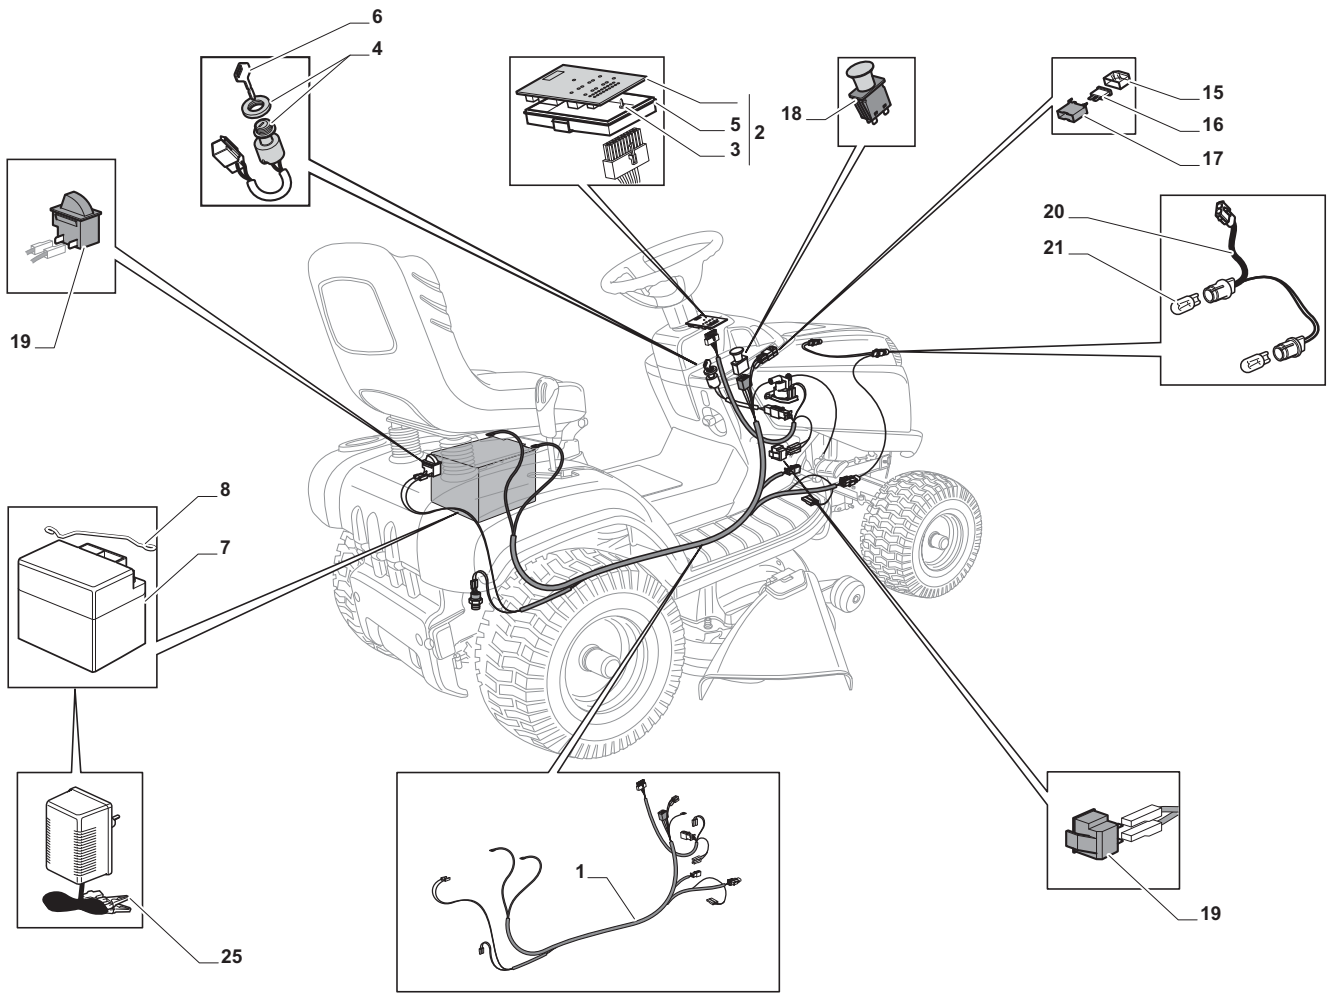

Electrical Parts				
POSITION	CODE	Q.TY	DESCRIPTION	NOTES
1	182040158/0	1	Cables Ass.Y	
1	182040157/0	1	Cables Ass.Y (Honda)	
2	125722433/0	1	Electronic Card (GGP)	
2	382722429/0	1	Electronic Card (B&S - Honda)	
3	12735101/0	1	Screw	
4	118450075/0	1	Starting Switch	
5	325600080/0	1	Card Protection	
6	118210023/0	1	Starting Key	
7	18120002/1	1	Battery	
8	125430265/0	1	Spring	
15	33215000/0	2	Cover	
16	33340040/0	1	Fuse 10A	
16	33340036/0	1	Fuse 25 A	
17	33500007/0	2	Fuse Carrier	
18	118450074/0	1	Clutch Switch	
19	119410613/0	2	Micro	
20	82040073/0	1	Cable	
21	18459100/0	2	Farilamp For Lights	
25	182180090/0	1	Battery Charger	
25	182180091/0	1	Battery Charger (U.K.)