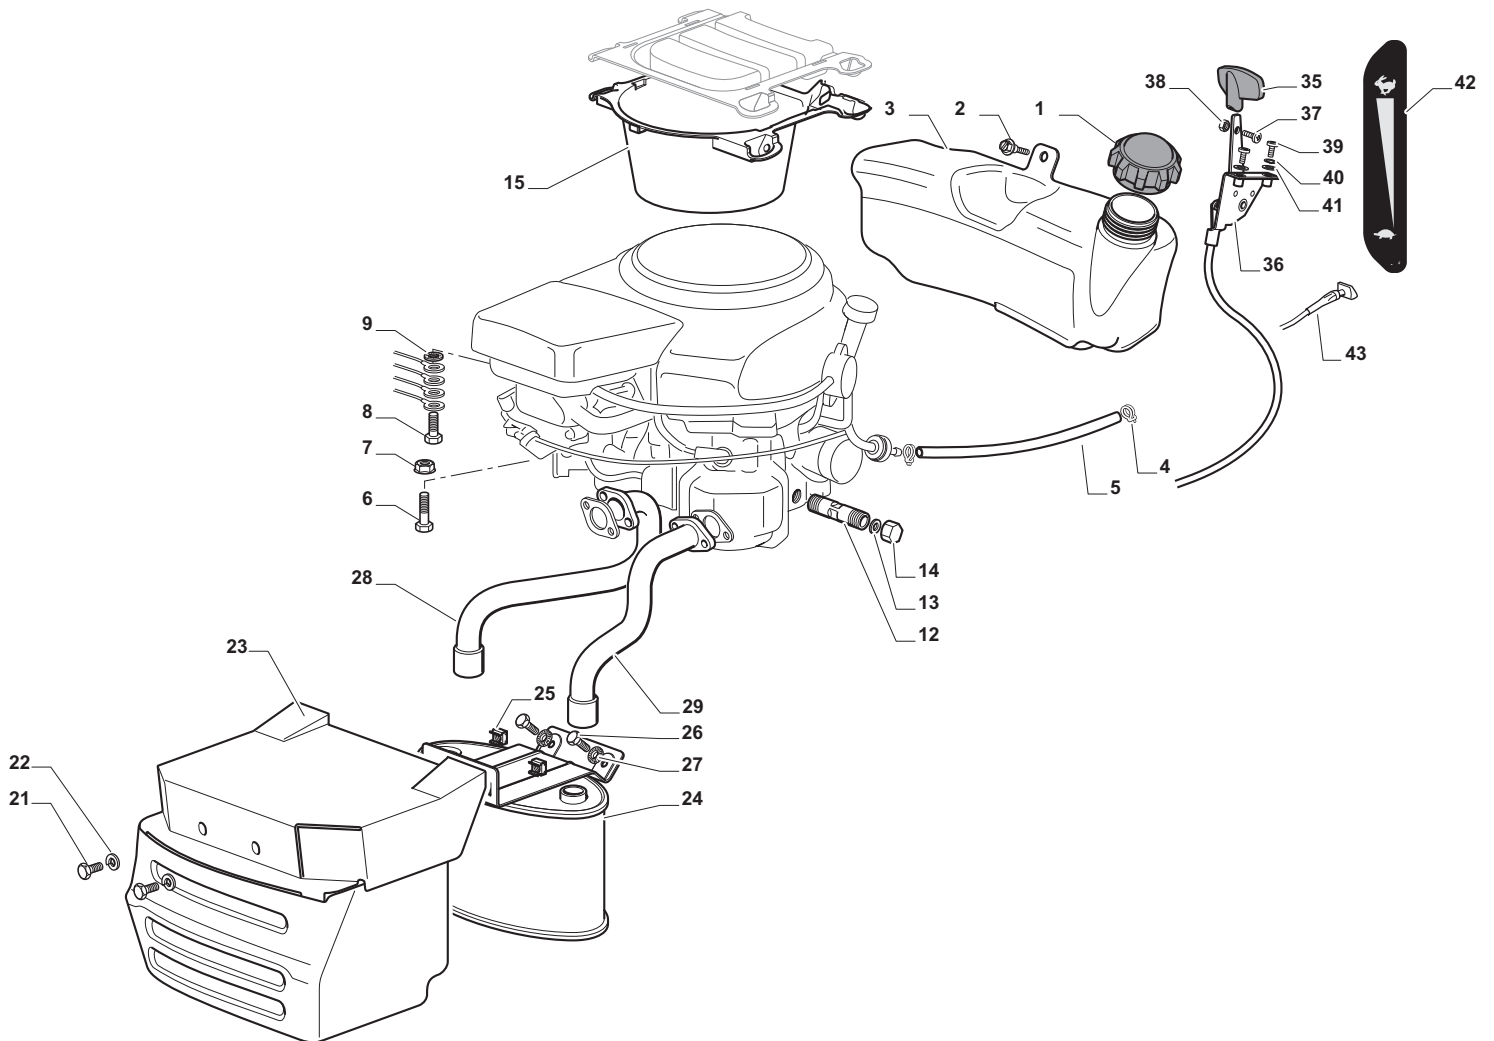

Engine - Honda GCV 530

POSITION	CODE	Q.TY	DESCRIPTION	NOTES
1	25795001/1	1	Cap	
2	125943010/0	4	Screw	
3	325735126/0	1	Tank	
4	18375051/1	2	Fair Led	
5	25869057/0	1	Connecting Tube (1000 Mm)	
6	12691115/0	4	Screw	
7	12154210/0	4	Nut	
8	12735599/0	1	Screw	
9	12540260/0	1	Washer	
12	25598052/0	1	Oil Discharge Extension	
13	18401001/1	1	Oil Seal	
14	18737849/0	1	Oil Cap	
15	325108045/1	1	Conveyor	
21	12792611/0	2	Screw	
22	12540260/0	2	Washer	
23	382598049/0	1	Muffler Protection	
24	82750003/0	1	Muffler	
25	12360425/0	2	Nut (Mech.)	
26	12792611/0	2	Screw	
27	12540260/0	2	Washer	
28	18738221/0	1	Exhaust Tube Right	
29	18738222/0	1	Exhaust Tube Left	
35	325394531/0	1	Knob	
36	182000217/0	1	Accelerator	
37	112726389/0	1	Screw	
38	12290800/0	1	Nut	
39	112726389/0	2	Screw	
40	12540020/0	2	Washer	
41	12521310/0	2	Washer	
42	114364617/0	1	Label	
43	125090006/0	1	Choke Control