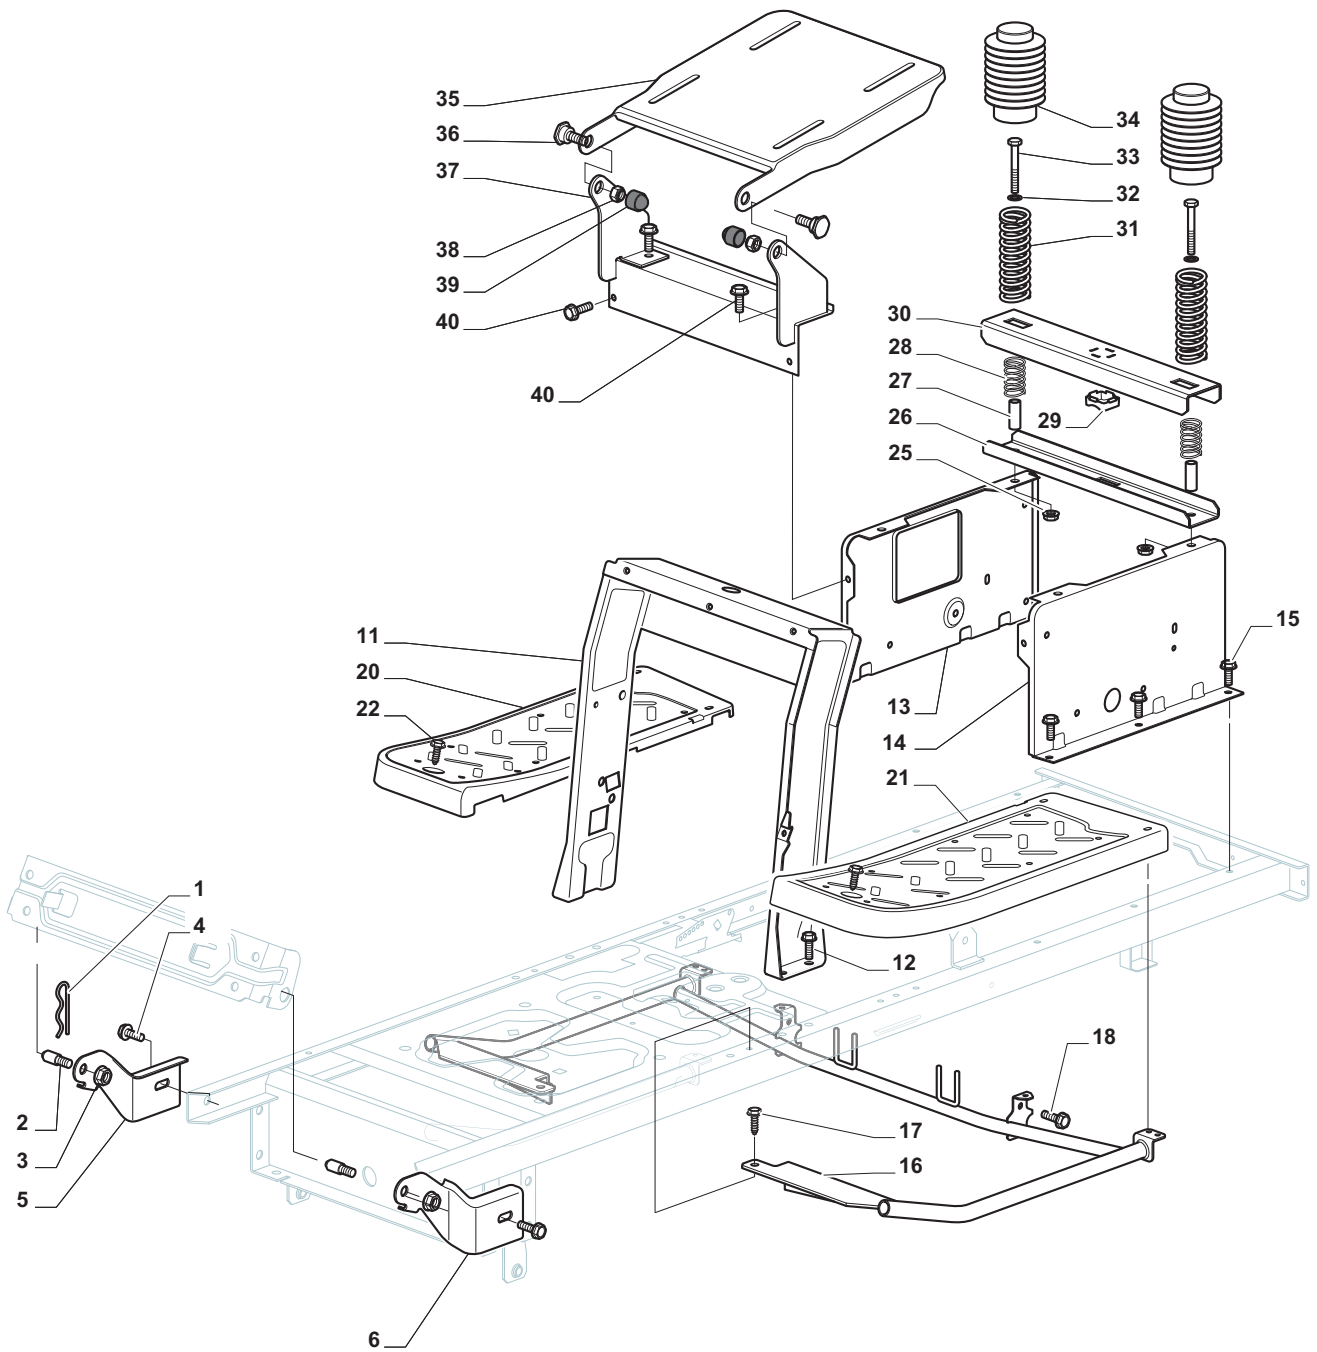

THIS INFORMATION IS NOT INTENDED FOR SALE OR RESALE, AND THIS NOTICE MUST REMAIN ON ALL COPIES.

Chassis				
POSITION	CODE	Q.TY	DESCRIPTION	NOTES
1	24487998/0	1	Cotter Pin	
2	25510079/0	2	Pin	
3	12154210/0	2	Nut	
4	12735599/0	2	Screw	
5	325547225/0	1	Right Plate	
6	325547227/0	1	Left Plate	
11	382785169/1	1	Steering Column Support	
12	125943009/0	4	Screw	
13	325785331/1	1	Right Seat Support	
14	325785333/1	1	Left Seat Support	
15	125943009/0	6	Screw	
16	382785179/0	1	Footboard Support	
17	125943009/0	2	Screw	
18	125943009/0	2	Screw	
20	325500041/1	1	Right Footboard	
21	325500043/1	1	Left Footboard	
22	12735599/0	2	Screw	
25	12293201/0	2	Nut	
26	325820109/1	1	Seat Support	
27	125160048/0	2	Spacer	
28	125430263/0	2	Spring	
29	325060038/0	1	Cam	
30	325820105/1	1	Support	
31	125430264/0	2	Spring	
32	12521350/0	2	Washer	
33	12691400/0	2	Screw	
34	325122002/0	2	Hood	
35	382547061/0	1	Plate	
36	22524970/2	2	Pin	
37	382820151/0	1	Seat Support	
38	12155010/0	2	Nut	
39	118203854/0	2	Protection	
40	125943009/0	4	Screw	

Body				
POSITION	CODE	Q.TY	DESCRIPTION	NOTES
1	325076914/0	1	Hood, Front,Grey	
2	325410903/0	1	Right Grill	
3	325410904/0	1	Left Grill	
4	325785365/0	1	Engine Hood Support	
5	12735403/0	4	Screw	
6	325263302/1	1	Air Intake Grill	
7	112728692/0	4	Screw	
8	325076912/0	1	Engine Hood Yellow	
11	325785298/0	1	Dashboard Support	
12	125943010/0	4	Screw	
13	325270325/0	2	Guide	
14	12735599/0	2	Screw	
15	112735406/0	3	Screw	
16	12523040/0	3	Washer	
17	325120202/1	1	Dashboard	
18	125943010/0	2	Screw	
19	325260003/0	2	Grommet	
21	325120203/0	1	Cover	
25	325110396/1	1	Cover, Yellow	
26	125943010/0	1	Screw	
33	112735406/0	4	Screw	
34	325110399/0	1	Wheels Cover, Yellow	
35	112437506/0	1	Plate	
36	125943010/0	2	Screw	
37	112735406/0	2	Screw	
38	12523040/0	2	Washer	
39	325547208/1	1	Plate	
40	125943010/0	2	Screw	
42	325110384/0	1	Right Footboardcover	
43	325110385/0	1	Left Footboard Cover	
56	325207190/0	1	Cover	
57	12523050/0	4	Washer	
58	12735403/0	2	Screw	