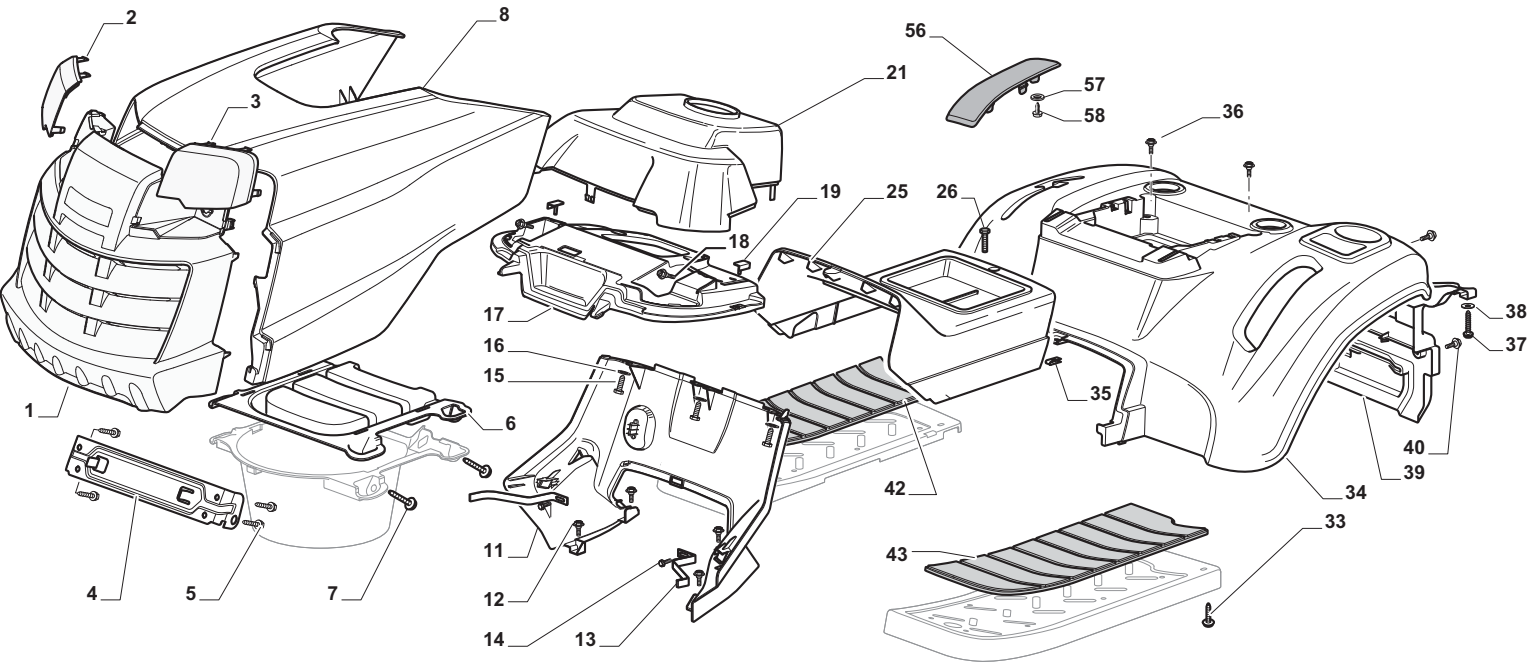

THIS INFORMATION IS NOT INTENDED FOR SALE OR RESALE, AND THIS NOTICE MUST REMAIN ON ALL COPIES.

Chassis				
POSITION	CODE	Q.TY	DESCRIPTION	NOTES
1	24487998/0	1	Cotter Pin	
2	25510079/0	2	Pin	
3	12154210/0	2	Nut	
4	12735599/0	2	Screw	
5	325547225/0	1	Right Plate	
6	325547227/0	1	Left Plate	
11	382785169/1	1	Steering Column Support	
12	125943009/0	4	Screw	
13	325785331/1	1	Right Seat Support	
14	325785333/1	1	Left Seat Support	
15	125943009/0	6	Screw	
16	382785179/0	1	Footboard Support	
17	125943009/0	2	Screw	
18	125943009/0	2	Screw	
20	325500041/1	1	Right Footboard	
21	325500043/1	1	Left Footboard	
22	12735599/0	2	Screw	
25	12293201/0	2	Nut	
26	325820109/1	1	Seat Support	
27	125160048/0	2	Spacer	
28	125430263/0	2	Spring	
29	325060038/0	1	Cam	
30	325820105/1	1	Support	
31	125430264/0	2	Spring	
32	12521350/0	2	Washer	
33	12691400/0	2	Screw	
34	325122002/0	2	Hood	
35	382547061/0	1	Plate	
36	22524970/2	2	Pin	
37	382820151/0	1	Seat Support	
38	12155010/0	2	Nut	
39	118203854/0	2	Protection	
40	125943009/0	4	Screw	

Body				
POSITION	CODE	Q.TY	DESCRIPTION	NOTES
1	325076914/0	1	Hood, Front,Grey	
2	325410903/0	1	Right Grill	
3	325410904/0	1	Left Grill	
4	325785365/0	1	Engine Hood Support	
5	12735403/0	4	Screw	
6	325263302/1	1	Air Intake Grill	
7	112728692/0	4	Screw	
8	325076912/0	1	Engine Hood Yellow	
11	325785298/0	1	Dashboard Support	
12	125943010/0	4	Screw	
13	325270325/0	2	Guide	
14	12735599/0	2	Screw	
15	112735406/0	3	Screw	
16	12523040/0	3	Washer	
17	325120202/1	1	Dashboard	
18	125943010/0	2	Screw	
19	325260003/0	2	Grommet	
21	325120203/0	1	Cover	
25	325110396/1	1	Cover, Yellow	
26	125943010/0	1	Screw	
33	112735406/0	4	Screw	
34	325110399/0	1	Wheels Cover, Yellow	
35	112437506/0	1	Plate	
36	125943010/0	2	Screw	
37	112735406/0	2	Screw	
38	12523040/0	2	Washer	
39	325547208/1	1	Plate	
40	125943010/0	2	Screw	
42	325110384/0	1	Right Footboardcover	
43	325110385/0	1	Left Footboard Cover	
56	325207190/0	1	Cover	
57	12523050/0	4	Washer	
58	12735403/0	2	Screw	