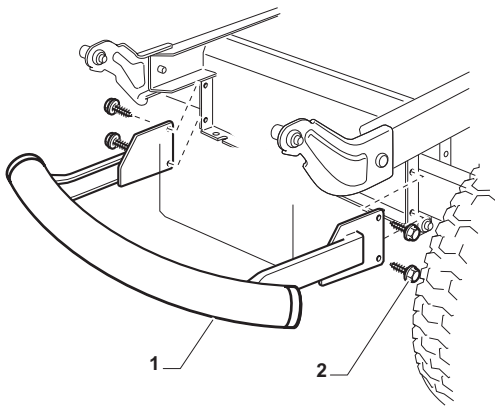

Optionals On Request

POSITION	CODE	Q.TY	DESCRIPTION	NOTES
1	382869038/0	1	Muffler Protection	
2	125943008/0	4	Screw	
5	382650211/0	2	Stiffening	
6	382033111/0	1	Rod	
7	12155000/0	2	Nut	
8	25510021/1	1	Pin	
9	24487999/0	1	Cotter Pin	
11	325140101/0	1	Deflector	
12	125510111/0	1	Pin	
13	24487998/0	1	Cotter Pin