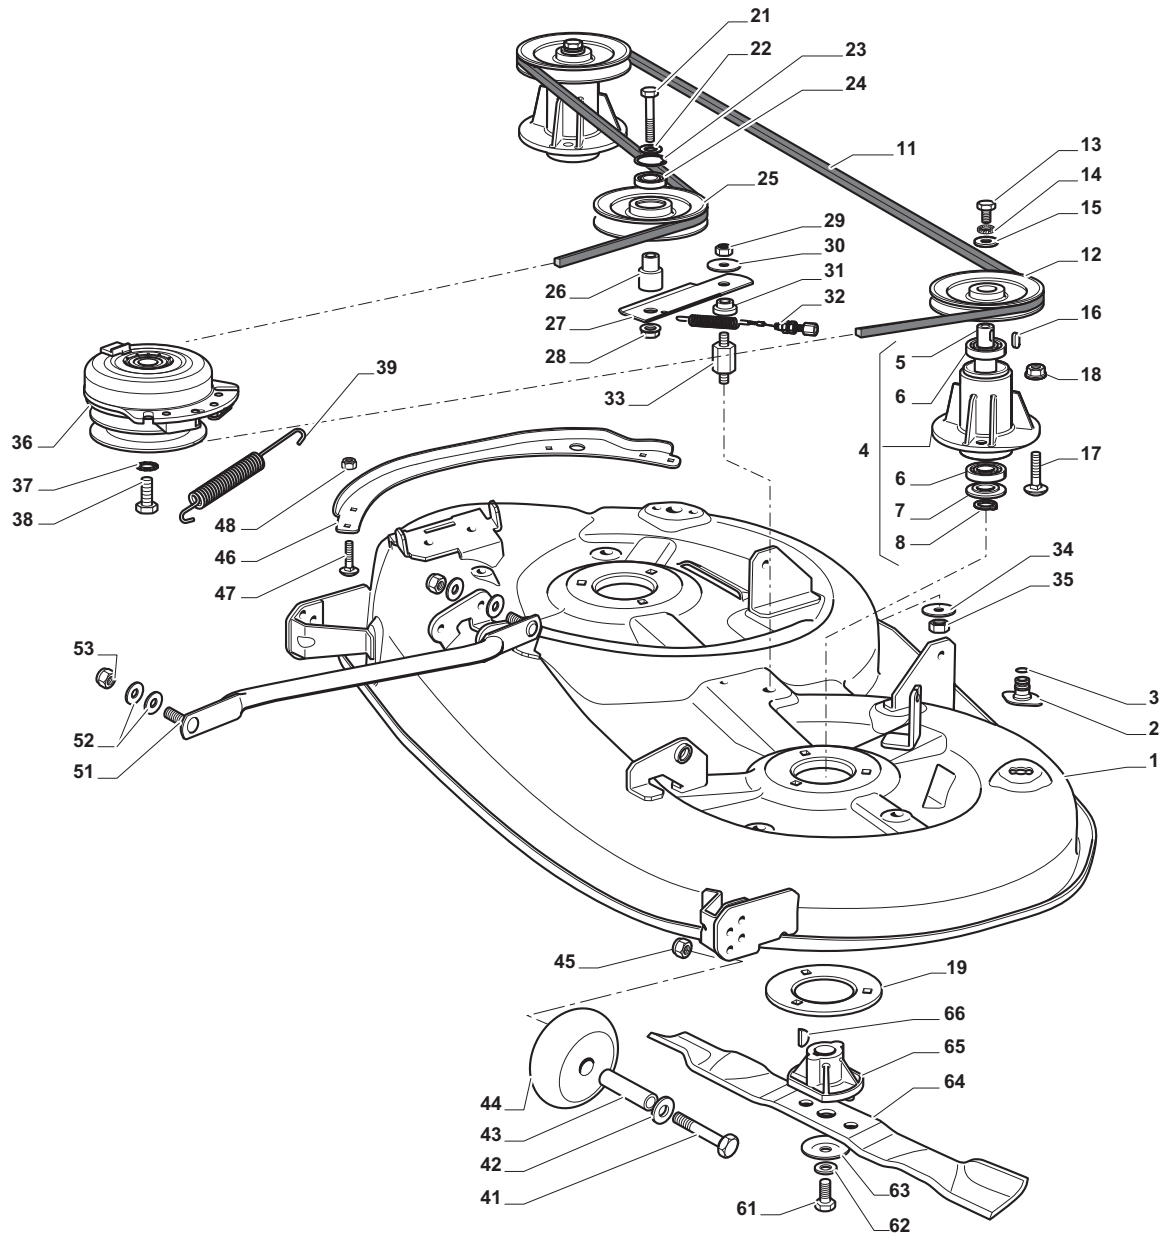

Cutting Plate				
POSITION	CODE	Q.TY	DESCRIPTION	NOTES
1	382565069/0	1	Plate	
2	325033086/0	2	Water Hose Connection	
3	19035000/0	2	O Ring	
4	382207204/0	2	Flange Ass.Y	
5	125020804/0	2	Shaft	
6	119216047/0	4	Bearing	
7	25160501/0	2	Dust Cover	
8	12609260/0	2	Seeger	
11	135061506/0	1	Belt	
12	25601571/0	2	Pulley	
13	12793102/0	2	Screw	
14	12540260/0	2	Washer	
15	25670007/0	2	Washer	
16	12139480/0	2	Key	
17	12818700/0	6	Screw	
18	12154210/0	6	Nut	
19	325160505/0	2	Plate	
21	12691800/0	1	Screw	
22	12524010/0	1	Washer	
23	12610800/0	1	Snap Ring	
24	119216048/0	1	Bearing	
25	125601586/0	1	Pulley	
26	125160056/0	1	Spacer	
27	325318255/0	1	Lever	
28	12293201/0	1	Nut	
29	12155020/0	1	Nut	
30	125670022/0	1	Washer	
31	125040635/0	1	Bush	
32	382004619/0	1	Wire	
33	125160057/0	1	Spacer	
34	12523080/0	1	Washer	
35	12156602/0	1	Nut	
36	118399062/0	1	Clutc	
37	12543000/0	1	Washer	
38	12737320/0	1	Screw	
39	125430277/0	1	Spring	
41	12692050/0	2	Screw	
42	12523060/0	2	Washer	
43	25510072/0	2	Spacer	
44	82700001/0	2	Anti Scalp Wheel Ø 100	
45	12293201/0	2	Nut	
46	325547259/0	1	Stiffening	
47	12815200/0	5	Screw	
48	12154510/0	5	Nut	
51	382000565/0	2	Equalizer Rod	
52	25670008/1	8	Washer	
53	12156602/0	4	Nut	
61	12735694/0	2	Screw	
62	12523080/0	2	Washer	
63	22160400/0	2	Elastic Washer	
64	182004357/0	2	Right Blade Mulching	
65	25463200/0	2	Blade Hub	
66	12139100/0	2	Feather