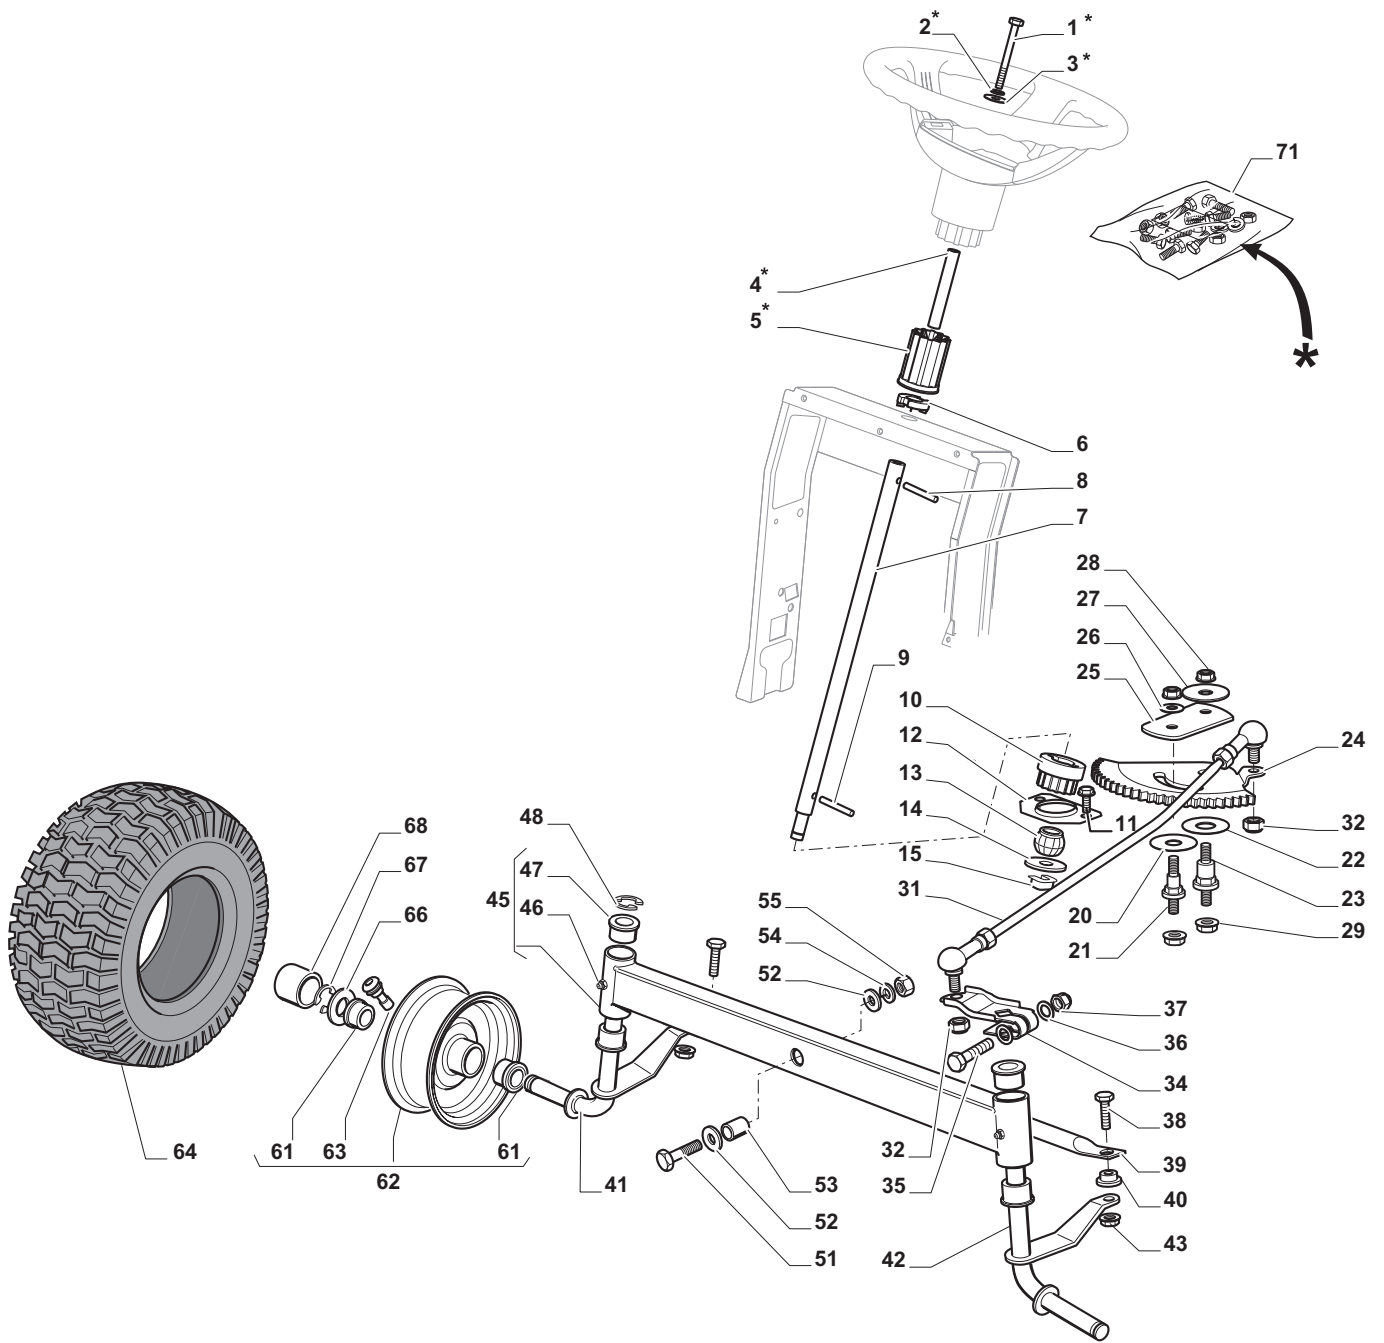

THIS INFORMATION IS NOT INTENDED FOR SALE OR RESALE, AND THIS NOTICE MUST REMAIN ON ALL COPIES.

Chassis				
POSITION	CODE	Q.TY	DESCRIPTION	NOTES
1	24487998/0	1	Cotter Pin	
2	25510079/0	2	Pin	
3	12154210/0	2	Nut	
4	12735599/0	2	Screw	
5	325547225/0	1	Right Plate	
6	325547227/0	1	Left Plate	
11	382785169/1	1	Steering Column Support	
12	125943009/0	4	Screw	
13	325785331/1	1	Right Seat Support	
14	325785333/1	1	Left Seat Support	
15	125943009/0	6	Screw	
16	382785179/0	1	Footboard Support	
17	125943009/0	2	Screw	
18	125943009/0	2	Screw	
20	325500041/1	1	Right Footboard	
21	325500043/1	1	Left Footboard	
22	12735599/0	2	Screw	
25	12293201/0	2	Nut	
26	325820109/1	1	Seat Support	
27	125160048/0	2	Spacer	
28	125430263/0	2	Spring	
29	325060038/0	1	Cam	
30	325820105/1	1	Support	
31	125430264/0	2	Spring	
32	12521350/0	2	Washer	
33	12691400/0	2	Screw	
34	325122002/0	2	Hood	
35	382547061/0	1	Plate	
36	22524970/2	2	Pin	
37	382820151/0	1	Seat Support	
38	12155010/0	2	Nut	
39	118203854/0	2	Protection	
40	125943009/0	4	Screw	

Body				
POSITION	CODE	Q.TY	DESCRIPTION	NOTES
1	325076914/0	1	Hood, Front,Grey	
2	325410903/0	1	Right Grill	
3	325410904/0	1	Left Grill	
4	325785365/0	1	Engine Hood Support	
5	12735403/0	4	Screw	
6	325263302/1	1	Air Intake Grill	
7	112728692/0	4	Screw	
8	325076913/0	1	Engine Hood Black	
11	325785298/0	1	Dashboard Support	
12	125943010/0	4	Screw	
13	325270325/0	2	Guide	
14	12735599/0	2	Screw	
15	112735406/0	3	Screw	
16	12523040/0	3	Washer	
17	325120202/1	1	Dashboard	
18	125943010/0	2	Screw	
19	325260003/0	2	Grommet	
21	325120203/0	1	Cover	
25	325110397/1	1	Cover, Black	
26	125943010/0	1	Screw	
33	112735406/0	4	Screw	
34	325110400/0	1	Wheels Cover Black	
35	112437506/0	1	Plate	
36	125943010/0	2	Screw	
37	112735406/0	2	Screw	
38	12523040/0	2	Washer	
39	325547208/1	1	Plate	
40	125943010/0	2	Screw	
42	325110384/0	1	Right Footboardcover	
43	325110385/0	1	Left Footboard Cover	
55	325207191/0	1	Plate	