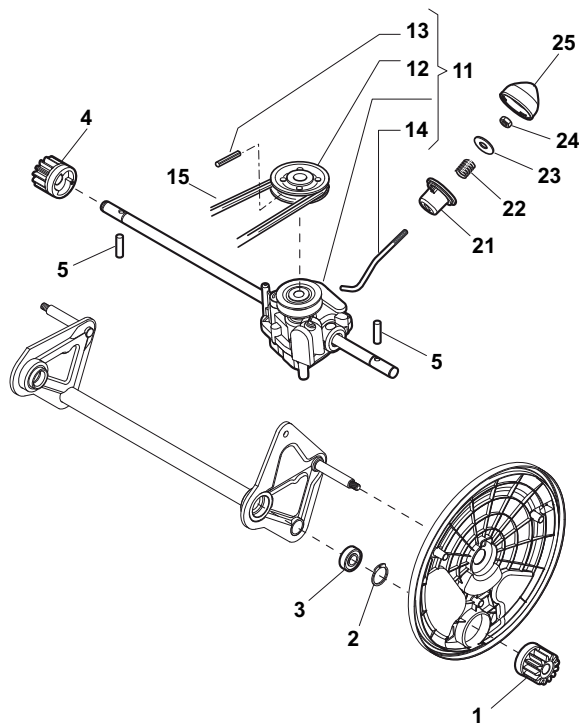

Position	Part No.	Q.Ty	Description
1	112727803/0	2	Screw
2	322806635/1	1	Fulcrum Pin
3	322783010/1	1	Button
4	122450456/0	1	Spring
5	122517864/0	1	Pin
6	122450457/0	1	Spring
7	122517866/0	1	Pin
9	112728706/0	2	Screw
10	322600200/0	1	Ejection Guard
11	322393633/0	1	Handle
15	322108289/0	1	Ejection Guard

Position	Part No.	Q.Ty	Description
1	381006670/2	1	Handgrip
2	381003349/0	1	Lever, Driving
3	381003346/0	1	Lever, Engine Brake
4	22430309/0	1	Guide Spring
5	12154330/0	1	Nut
6	381006895/0	1	Handle Black, R
7	112735662/1	4	Screw
8	322041967/0	3	Bush
9	12154510/0	3	Nut
10	112728721/0	2	Screw
11	12727786/0	1	Screw
13	381030067/0	1	Cable, Rear Drive
14	181005510/0	1	Throttle Cable
15	322806644/0	1	Protection
16	12727812/0	2	Screw
17	112523000/1	2	Washer
18	381006897/0	1	Handle Black, L
19	322488301/0	1	Support
20	322488303/0	1	Support
21	112154220/0	2	Nut
22	322399835/0	2	Knob
23	381003253/0	2	Handle
24	322680017/0	2	Support
25	381030064/0	1	Cable, Mechanical Clutch
26	322000020/0	1	Support
27	12727786/0	2	Screw

Position	Part No.	Q.Ty	Description
1	122570132/0	1	Pinion L
2	12608600/0	4	Seeger
3	19216035/0	2	Bearing
4	122570131/0	1	Pinion R
5	22753000/0	2	Pin
11	181003106/0	1	Gear Box
12	122601908/1	1	Pulley
13	12645705/0	1	Pin
14	122033290/0	1	Adjustment Rod
15	135064392/0	1	Belt
21	22041957/1	1	Bush
22	22450063/0	1	Spring
23	22680009/0	1	Washer
24	12154510/0	1	Nut
25	322109550/0	1	Cap