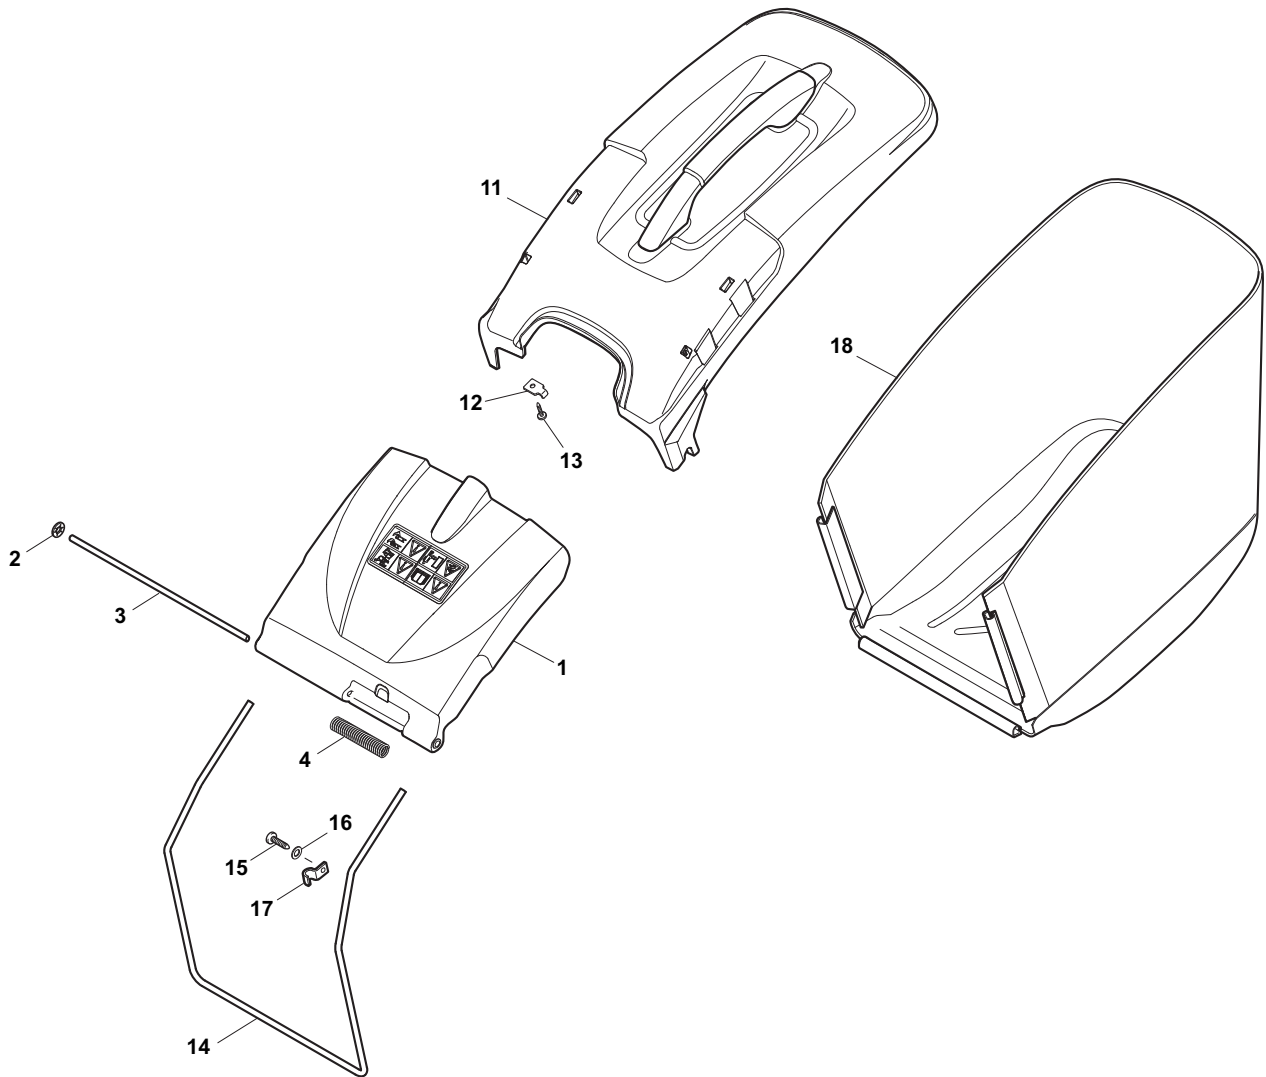

Position	Part No.	Q.Ty	Description
1	322600180/4	1	Stone-Guard
2	12604899/0	2	Crown Fastener
3	122517863/0	1	Pin
4	122450455/1	1	Spring
11	381486007/0	1	Grass-Box, Upper
12	322545159/0	2	Plate
13	12728689/0	2	Screw
14	122608542/0	1	Stiffening Lower
15	12728689/0	2	Screw
16	12521320/0	2	Washer
17	325774220/0	2	Plate
18	181002302/2	1	Box, Fabric