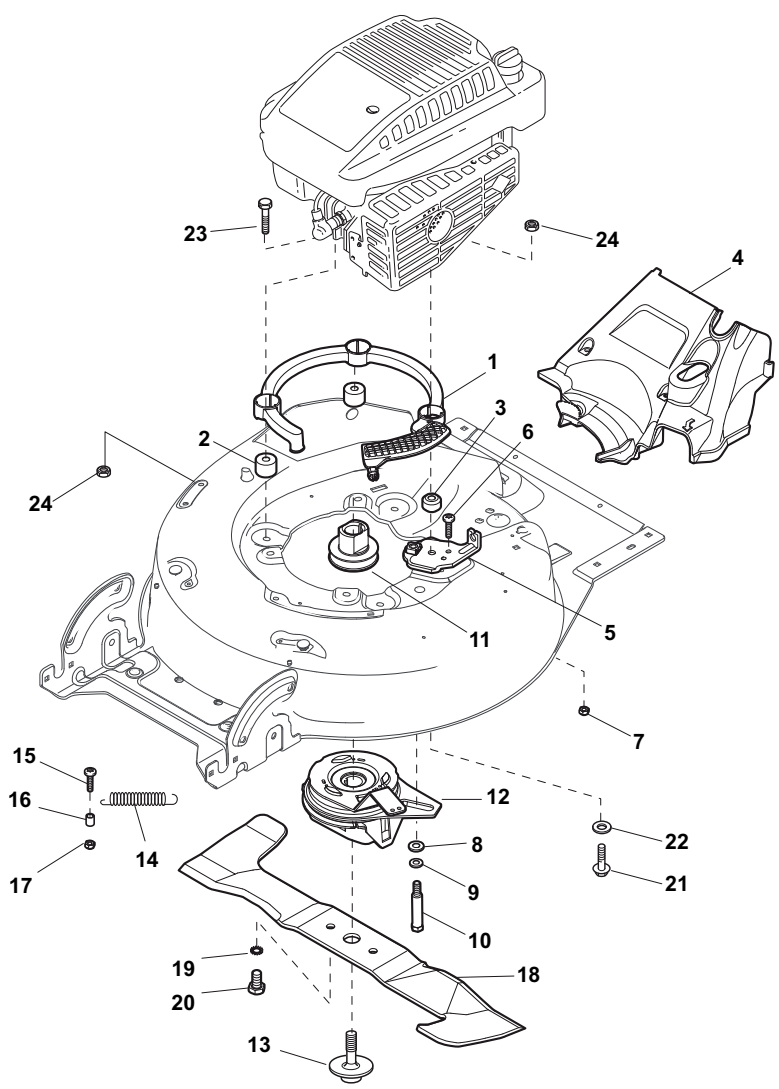

Position	Part No.	Q.Ty	Description
1	322170962/0	1	Protection
2	22170835/0	2	Spacer
3	122170836/0	1	Spacer
4	322060235/0	1	Protection
5	381545329/0	1	Support
6	112727802/0	1	Screw
7	12154510/0	1	Nut
8	22671653/0	1	Washer
9	12540060/0	1	Washer
10	122534127/0	1	Pin
11	122601923/0	1	Pulley, Crankshaft Ø 25
12	118399051/0	1	Mechanical Clutch
13	12735460/0	1	Screw
14	122446188/0	1	Spring
15	112727801/0	1	Screw
16	122170846/0	1	Spacer
17	12154510/0	1	Nut
18	181004455/0	1	Blade
19	12540060/0	2	Washer
20	12794110/0	2	Screw
21	12692050/0	1	Screw
22	12521350/0	1	Washer
23	12691700/0	2	Screw
24	12154210/0	3	Nut