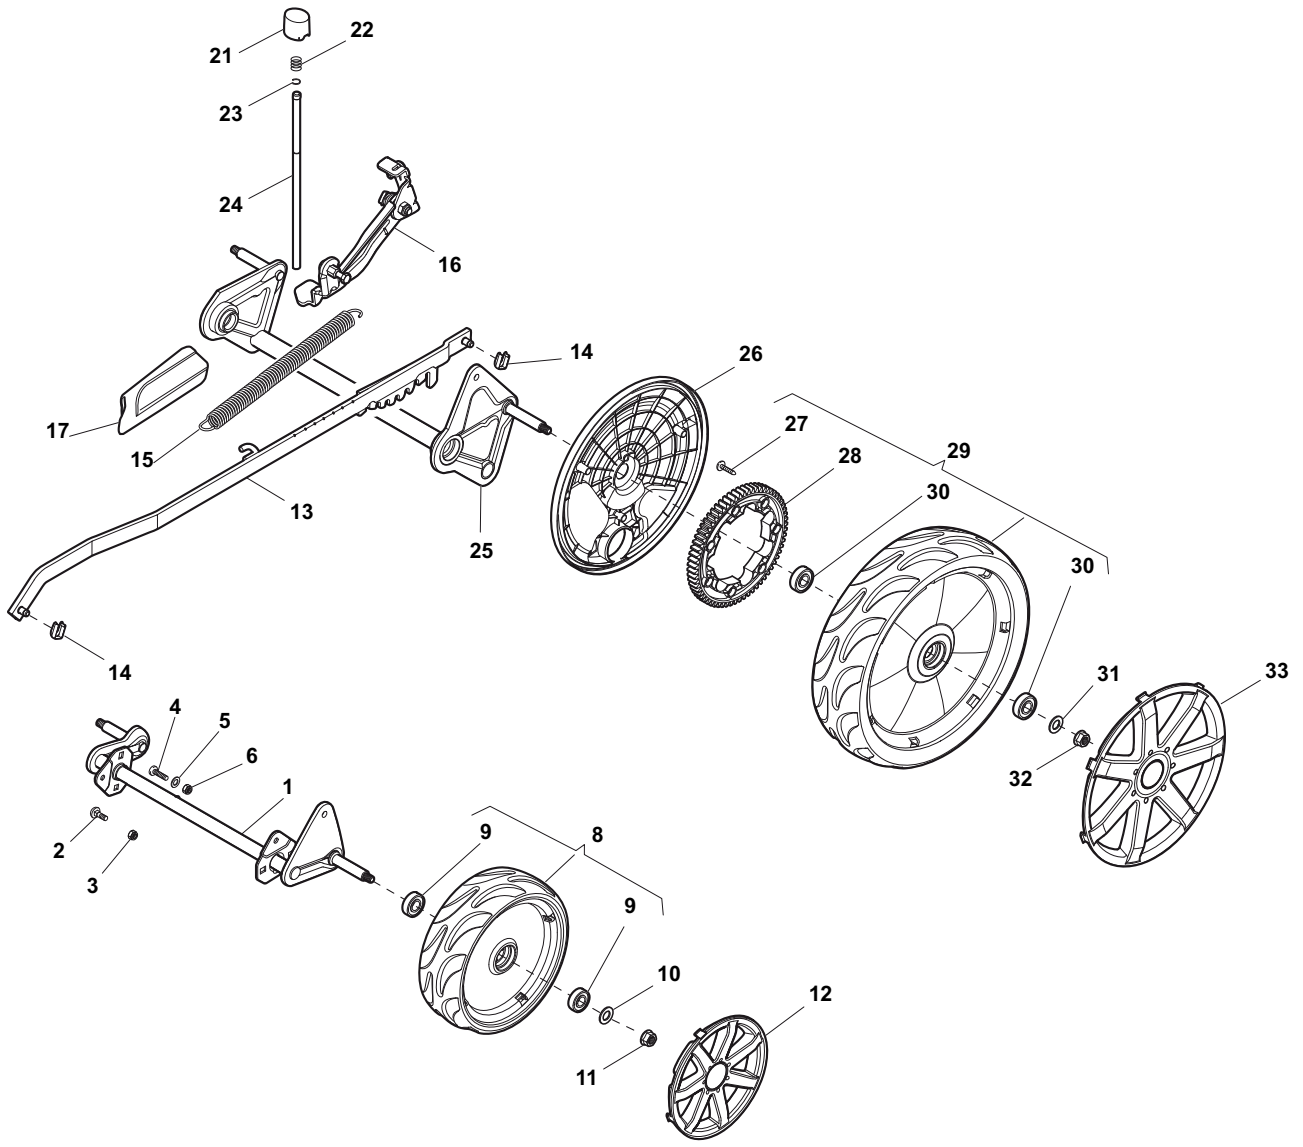

Position	Part No.	Q.Ty	Description
1	112727803/0	2	Screw
2	322806635/1	1	Fulcrum Pin
3	322783010/1	1	Button
4	122450456/0	1	Spring
5	122517864/0	1	Pin
6	122450457/0	1	Spring
7	122517866/0	1	Pin
9	112728706/0	2	Screw
10	322600200/0	1	Ejection Guard
11	322393633/0	1	Handle
15	322108289/0	1	Ejection Guard

Position	Part No.	Q.Ty	Description
1	381006670/2	1	Handgrip
2	381003349/0	1	Lever, Driving
3	381003346/0	1	Lever, Engine Brake
4	22430309/0	1	Guide Spring
5	12154330/0	1	Nut
6	381006895/0	1	Handle Black, R
7	112735662/1	4	Screw
8	322041967/0	3	Bush
9	12154510/0	3	Nut
10	112728721/0	2	Screw
11	12727786/0	1	Screw
13	381030067/0	1	Cable, Rear Drive
14	181005510/0	1	Throttle Cable
15	322806644/0	1	Protection
16	12727812/0	2	Screw
17	112523000/1	2	Washer
18	381006897/0	1	Handle Black, L
19	322488301/0	1	Support
20	322488303/0	1	Support
21	112154220/0	2	Nut
22	322399835/0	2	Knob
23	381003253/0	2	Handle
24	322680017/0	2	Support
25	381030064/0	1	Cable, Mechanical Clutch
26	322000020/0	1	Support
27	12727786/0	2	Screw

Position	Part No.	Q.Ty	Description
1	122570132/0	1	Pinion L
2	12608600/0	4	Seeger
3	19216035/0	2	Bearing
4	122570131/0	1	Pinion R
5	22753000/0	2	Pin
11	181003106/0	1	Gear Box
12	122601908/1	1	Pulley
13	12645705/0	1	Pin
14	122033290/0	1	Adjustment Rod
15	135064392/0	1	Belt
21	22041957/1	1	Bush
22	22450063/0	1	Spring
23	22680009/0	1	Washer
24	12154510/0	1	Nut
25	322109550/0	1	Cap