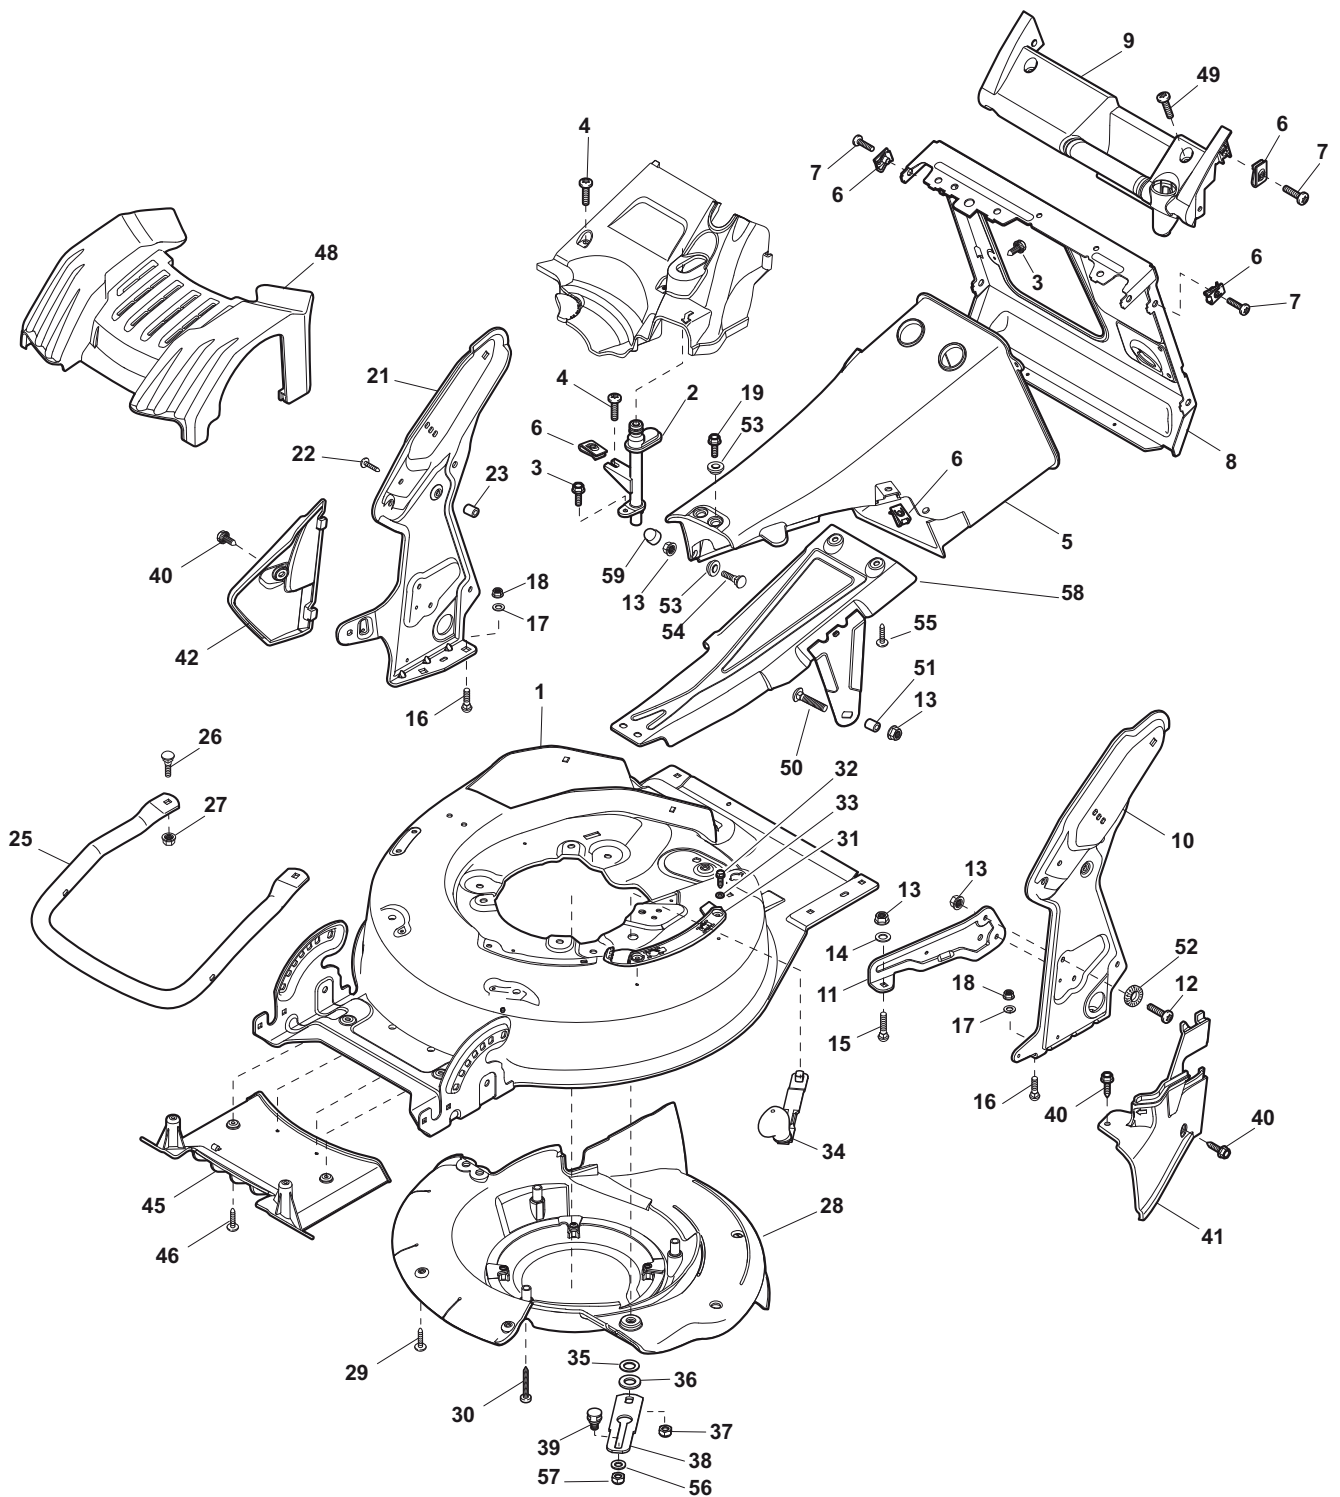

Position	Part No.	Q.Ty	Description
1	381003875/0	1	Deck Yellow
2	322034001/0	1	Washing Connection
3	125943004/0	5	Screw
4	112815200/0	2	Screw
5	322108294/0	1	Conveyor Yellow
6	112437507/0	12	Plate
7	112727802/0	8	Screw
8	381545321/0	1	Rear Plate
9	322785282/0	1	Support
10	381545327/0	1	Bracket, L
11	322545191/0	1	Support
12	112727803/0	2	Screw
13	12154510/0	4	Nut
14	12521330/0	1	Washer
15	12815200/0	1	Screw
16	12818690/0	4	Screw
17	12521350/0	4	Washer
18	12155000/0	4	Nut
19	12729601/1	2	Screw
21	381545325/0	1	Bracket, R
22	112735662/1	2	Screw
23	122534128/0	2	Pin
25	381393701/0	2	Protection
26	12815205/0	2	Screw
27	12154510/0	2	Nut
28	381102203/0	1	Protection Mulching
29	125943004/0	2	Screw
30	112735115/0	3	Screw
31	322500052/1	1	Shoe
32	12731580/0	2	Screw
33	12521331/0	2	Washer
34	381003338/0	1	Lever
35	21660100/0	1	Washer
36	12521370/0	1	Washer
37	12293201/0	1	Nut
38	322320009/0	1	Lever
39	122042022/0	1	Bush
40	125943004/0	3	Screw
41	322109826/0	1	Guard Black
42	322109825/0	1	Guard Black
45	322500100/0	1	Air Intake Grill
46	112728706/0	2	Screw
46	112728706/0	4	Screw
48	322226141/0	1	Mask, Black
49	112727801/0	2	Screw
50	112815270/0	2	Screw
51	122671664/0	2	Spacer
52	12540040/0	2	Washer
53	325160039/0	6	Spacer
54	112794986/0	1	Screw
55	112727799/0	2	Screw
56	12521350/0	1	Washer
57	12155000/0	1	Nut
58	381608501/0	1	Stiffening Lower
59	18203853/0	1	Protection