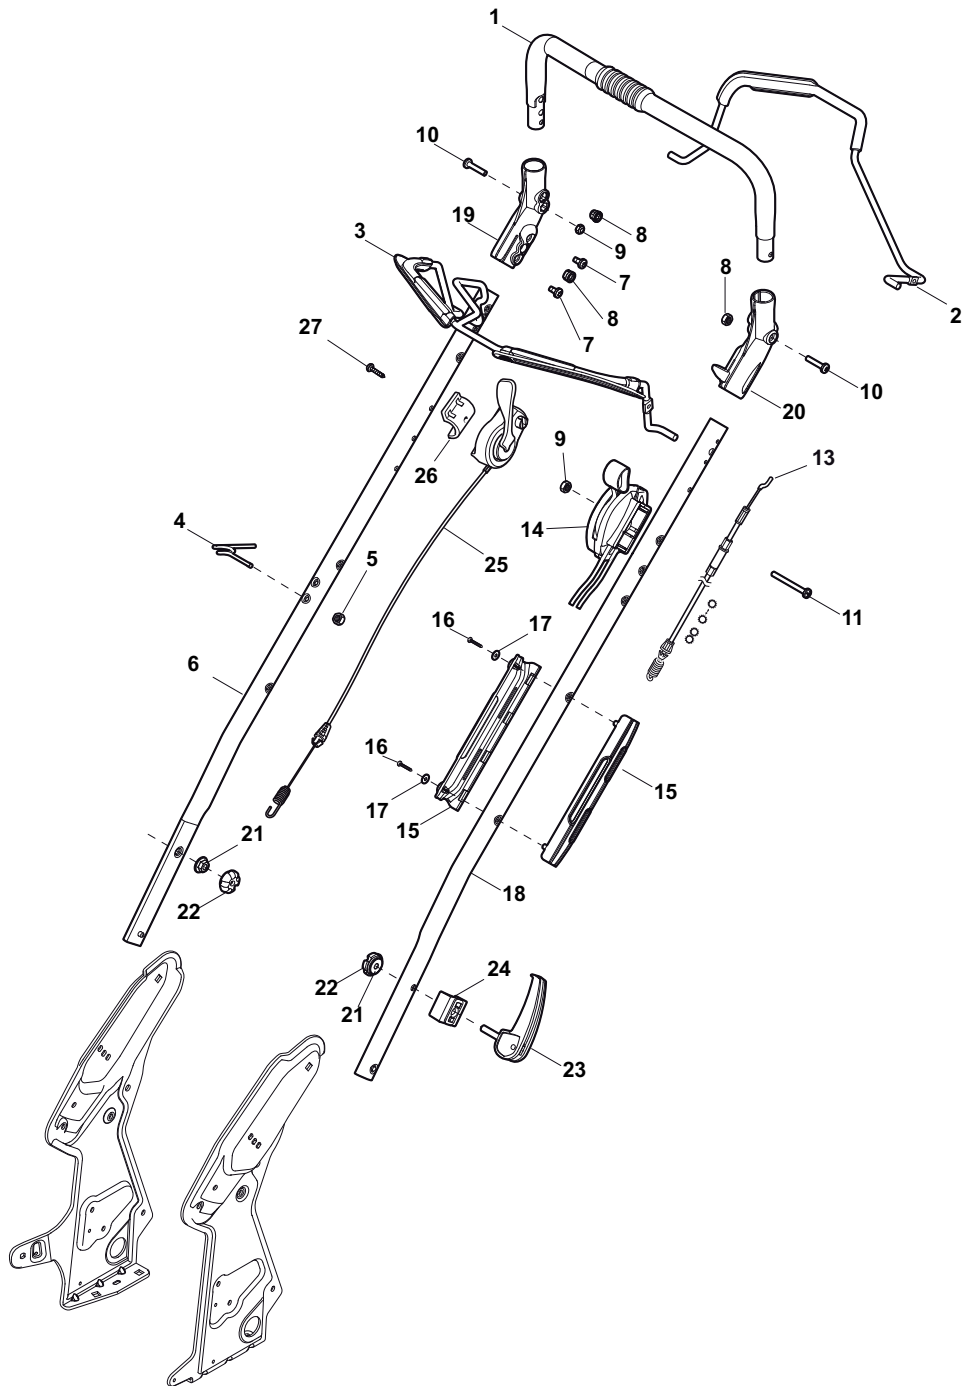

Position	Part No.	Q.Ty	Description
1	112727803/0	2	Screw
2	322806635/1	1	Fulcrum Pin
3	322783010/1	1	Button
4	122450456/0	1	Spring
5	122517864/0	1	Pin
6	122450457/0	1	Spring
7	122517866/0	1	Pin
9	112728706/0	2	Screw
10	322600200/0	1	Ejection Guard
11	322393633/0	1	Handle
15	322108289/0	1	Ejection Guard

Position	Part No.	Q.Ty	Description
1	381006670/2	1	Handgrip
2	381003349/0	1	Lever, Driving
3	381003346/0	1	Lever, Engine Brake
4	22430309/0	1	Guide Spring
5	12154330/0	1	Nut
6	381006895/0	1	Handle Black, R
7	112735662/1	4	Screw
8	322041967/0	3	Bush
9	12154510/0	3	Nut
10	112728721/0	2	Screw
11	12727786/0	1	Screw
13	381030067/0	1	Cable, Rear Drive
14	181005510/0	1	Throttle Cable
15	322806644/0	1	Protection
16	12727812/0	2	Screw
17	112523000/1	2	Washer
18	381006897/0	1	Handle Black, L
19	322488301/0	1	Support
20	322488303/0	1	Support
21	112154220/0	2	Nut
22	322399835/0	2	Knob
23	381003253/0	2	Handle
24	322680017/0	2	Support
25	381030064/0	1	Cable, Mechanical Clutch
26	322000020/0	1	Support
27	12727786/0	2	Screw

Position	Part No.	Q.Ty	Description
1	122570132/0	1	Pinion L
2	12608600/0	4	Seeger
3	19216035/0	2	Bearing
4	122570131/0	1	Pinion R
5	22753000/0	2	Pin
11	181003106/0	1	Gear Box
12	122601908/1	1	Pulley
13	12645705/0	1	Pin
14	122033290/0	1	Adjustment Rod
15	135064392/0	1	Belt
21	22041957/1	1	Bush
22	22450063/0	1	Spring
23	22680009/0	1	Washer
24	12154510/0	1	Nut
25	322109550/0	1	Cap