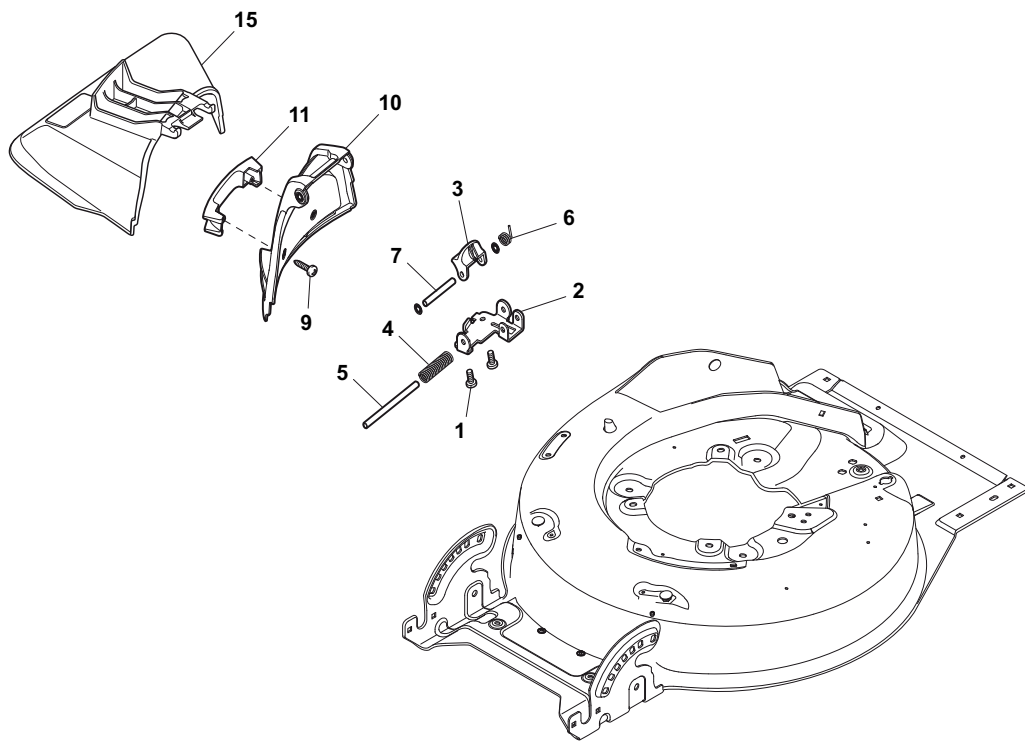

Position	Part No.	Q.Ty	Description
1	112727803/0	2	Screw
2	322806635/1	1	Fulcrum Pin
3	322783010/1	1	Button
4	122450456/0	1	Spring
5	122517864/0	1	Pin
6	122450457/0	1	Spring
7	122517866/0	1	Pin
9	112728706/0	2	Screw
10	322600200/0	1	Ejection Guard
11	322393633/0	1	Handle
15	322108289/0	1	Ejection Guard

Position	Part No.	Q.Ty	Description
1	381006670/2	1	Handgrip
2	381003349/0	1	Lever, Driving
3	381003346/0	1	Lever, Engine Brake
4	22430309/0	1	Guide Spring
5	12154330/0	1	Nut
6	381006895/0	1	Handle Black, R
7	112735662/1	4	Screw
8	322041967/0	3	Bush
9	12154510/0	3	Nut
10	112728721/0	2	Screw
11	12727786/0	1	Screw
13	381030067/0	1	Cable, Rear Drive
14	181005510/0	1	Throttle Cable
15	322806644/0	1	Protection
16	12727812/0	2	Screw
17	112523000/1	2	Washer
18	381006897/0	1	Handle Black, L
19	322488301/0	1	Support
20	322488303/0	1	Support
21	112154220/0	2	Nut
22	322399835/0	2	Knob
23	381003253/0	2	Handle
24	322680017/0	2	Support
25	381030064/0	1	Cable, Mechanical Clutch
26	322000020/0	1	Support
27	12727786/0	2	Screw

Position	Part No.	Q.Ty	Description
1	122570132/0	1	Pinion L
2	12608600/0	4	Seeger
3	19216035/0	2	Bearing
4	122570131/0	1	Pinion R
5	22753000/0	2	Pin
11	181003106/0	1	Gear Box
12	122601908/1	1	Pulley
13	12645705/0	1	Pin
14	122033290/0	1	Adjustment Rod
15	135064392/0	1	Belt
21	22041957/1	1	Bush
22	22450063/0	1	Spring
23	22680009/0	1	Washer
24	12154510/0	1	Nut
25	322109550/0	1	Cap