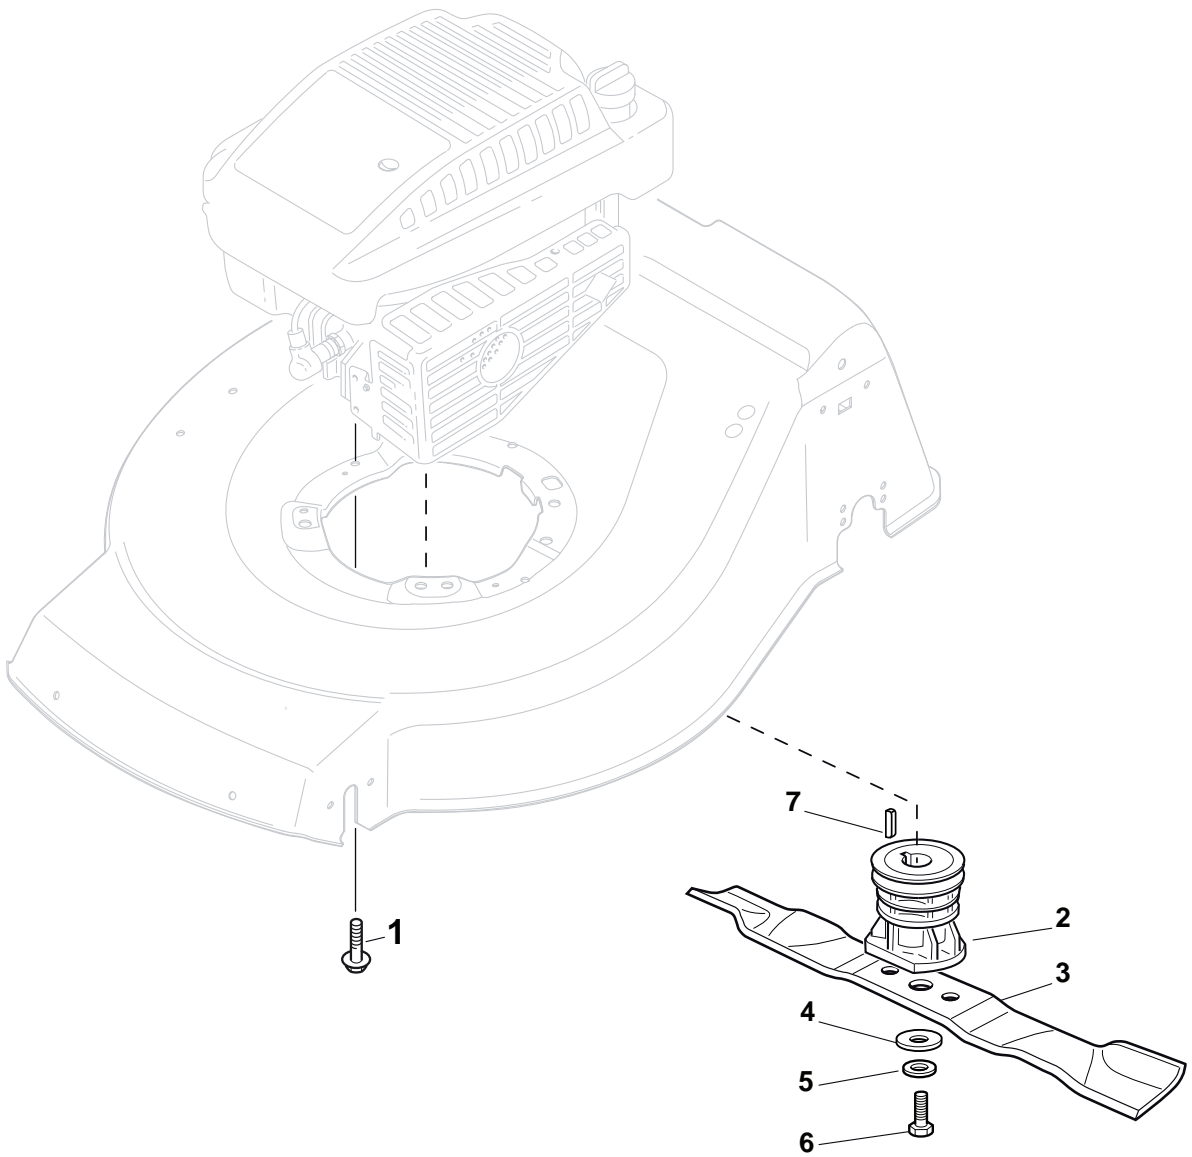

POSITION	PART No.	Q.Ty	DESCRIPTION	NOTES
1	381006838/0	1	Handle, Upper Part	
2	122430313/0	1	Guide Spring	
3	112521330/0	1	Washer	
4	112154510/0	1	Nut	
5	118390020/0	1	Fairlead	
6	181030053/0	1	Cable, Thread Engine Brake	
7	322545204/0	1	Fulcrum Pin	
8	122041966/0	1	Bush	
9	181003300/1	1	Lever, Engine Brake	
10	381030092/0	1	Cable, Rear Drive	
11	122041966/0	1	Bush	
12	181003301/0	1	Lever, Driving	
13	122291050/0	1	Handgrip Black	

POSITION	PART No.	Q.Ty	DESCRIPTION	NOTES
1	112731590/0	2	Screw	
3	322785123/0	1	Support, Battery	
4	118120052/0	1	Battery	
5	322109530/0	1	Cover	
6	118204192/3	1	Cable, Start	
7	322722801/0	1	L Protection	
8	322722800/0	1	R Protection	
9	118450050/0	1	Switch	
10	112728702/0	2	Screw	
11	112728691/0	1	Screw	
12	118204120/0	1	Battery Charger	CE
12	118204121/0	1	Battery Charger	UK
13	118210016/1	1	Starting Key	

POSITION	PART No.	Q.Ty	DESCRIPTION	NOTES
1	181005501/1	1	Throttle Cable	
2	112735103/0	1	Screw	
3	112523040/0	1	Washer	

POSITION	PART No.	Q.Ty	DESCRIPTION	NOTES
1	112608600/0	2	Seeger	
2	119216035/0	2	Bearing	
3	122753000/0	2	Pin	
5	181003076/1	1	Gear Box G.T. Cone Clutch	
6	122601904/0	1	Pulley	
7	112645705/0	1	Pin	
8	122033283/0	1	Adjustment Rod	
9	135063902/0	1	Belt	
11	122041957/1	1	Bush	
12	122450063/0	1	Spring	
13	322680009/0	1	Washer	
14	112154510/0	1	Nut	
15	122110230/0	1	Cap	

POSITION	PART No.	Q.Ty	DESCRIPTION	NOTES
1	119216035/0	8	Bearing	
2	381007416/2	4	Wheel Ø 200	
3	322110649/0	2	Hub Cap Yellow	
4	381007417/2	2	Wheel Ø 280	
5	322110650/0	2	Hub Cap Yellow	

POSITION	PART No.	Q.Ty	DESCRIPTION	NOTES
1	112735108/1	3	Screw	
2	122465607/3	1	Hub With Pulley, Crankshaft Ø 22.2	
3	181004381/1	1	Blade Standard	
4	122160400/0	1	Elastic Washer	
5	112523080/0	1	Washer	
6	112735698/0	1	Screw	
7	112139100/0	1	Feather, Crankshaft Ø 22.2	