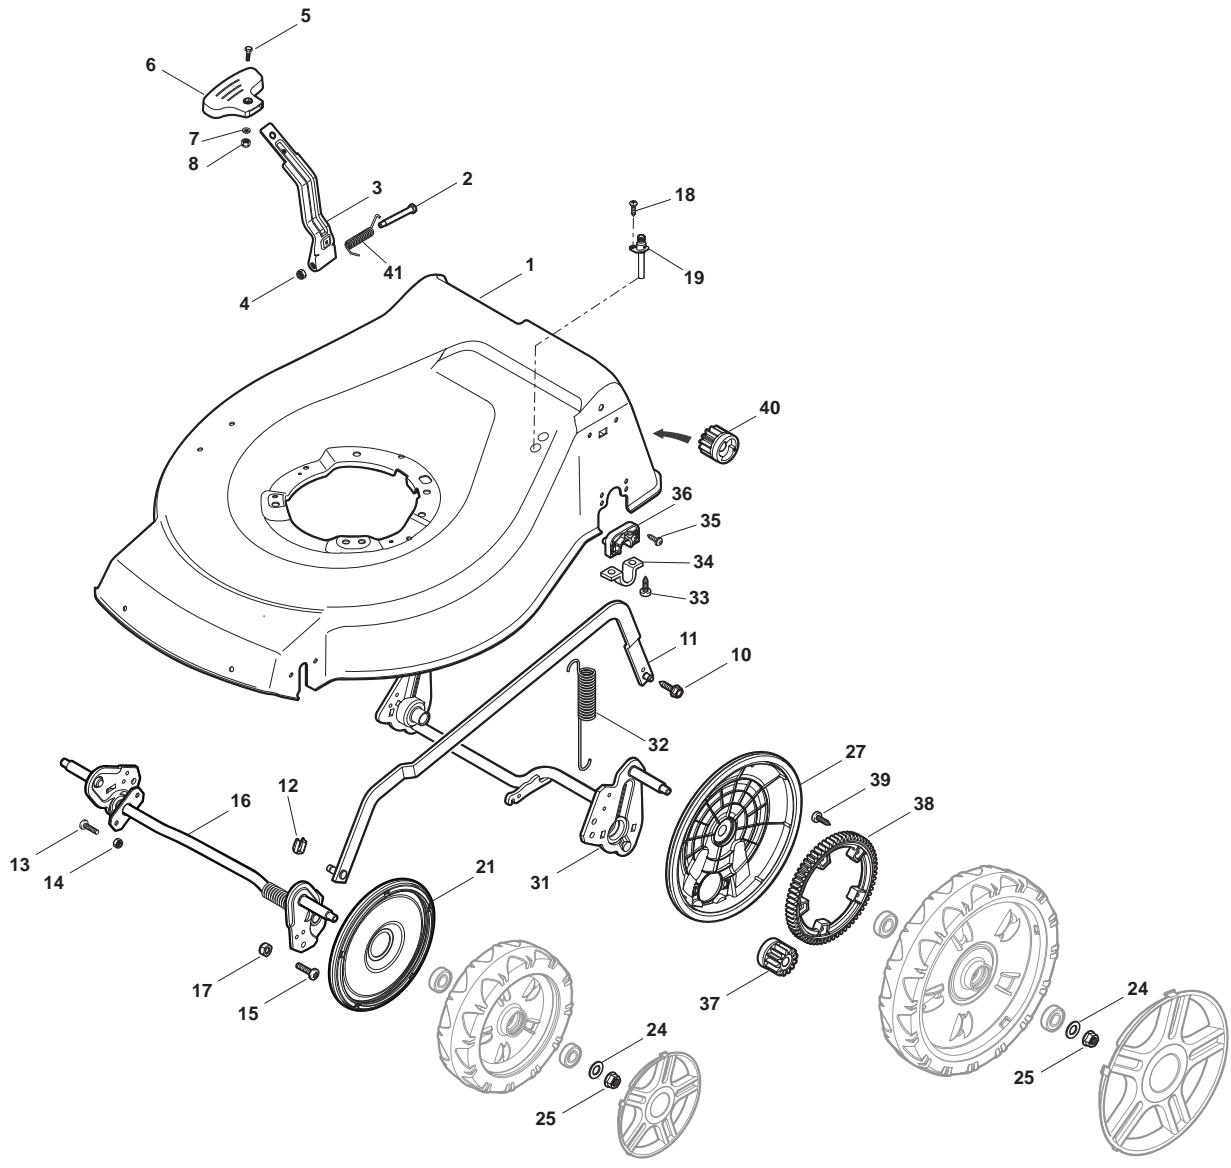

## COMBI 53 SEQ

- Use GLOBAL GARDEN PRODUCT Genuine Spare Parts specified in the parts list for repair and/or replacement.
- The contents described in the parts list may change due to improvement.
- The drawings of the spare parts are only indicative and might not represent the part in question exactly.
- The indications "right" - "left" - "front" - "rear" refer to the position of the operator when using the machine.
- When placing orders of parts for repair and/or replacement, make sure that the illustrated parts list is the one applying to the machine's year of manufacture, as shown on the identification plate attached to the machine.

THIS INFORMATION IS NOT INTENDED FOR SALE OR RESALE, AND THIS NOTICE MUST REMAIN ON ALL COPIES.

POSITION	PART No.	Q.Ty	DESCRIPTION	NOTES
1	381004542/0	1	Deck Red	
2	122534131/0	1	Pin	
3	381003398/0	1	Lever, Height Adjustment	
4	112154510/0	1	Nut	
5	112788512/0	1	Screw	
6	322394503/0	1	Knob	
7	112521310/0	1	Washer	
8	112150000/0	1	Nut	
10	122943013/0	1	Screw	
11	381002032/0	1	Rod, Height Adjustment	
12	112436051/0	1	Plate	
13	112727803/0	3	Screw	
14	112154510/0	3	Nut	
15	112727801/0	1	Screw	
16	381002887/1	1	Axle, Front Wheels	
17	112154510/0	1	Nut	
18	112728450/0	1	Screw	
19	322034002/0	1	Washing Connection	
21	322600145/0	2	Protection, Wheel	
24	112521350/0	4	Washer	
25	112155000/0	4	Nut	
27	322600208/0	2	Protection, Wheel	
31	381302835/1	1	Axle, Rear Wheels	
32	122450460/0	1	Spring	
33	112728697/0	4	Screw	
34	322545152/0	2	Plate	
35	112728697/0	4	Screw	
36	322785304/1	2	Support	
37	122570134/0	1	Pinion L	
38	322120115/0	2	Ring Gear	
39	112728706/0	6	Screw	
40	122570133/0	1	Pinion R	
41	122446192/0	1	Spring	

POSITION	PART No.	Q.Ty	DESCRIPTION	NOTES
1	322108295/0	1	Stone-Guard	
2	322600195/0	1	Ejection Guard	
3	112727803/0	2	Screw	
4	322806639/0	1	Fulcrum Pin	
5	112154510/0	2	Nut	
6	118203853/0	2	Protection	
7	122450456/0	1	Spring	
8	122517869/0	1	Pin	
9	112604896/0	2	Crown Fastener	