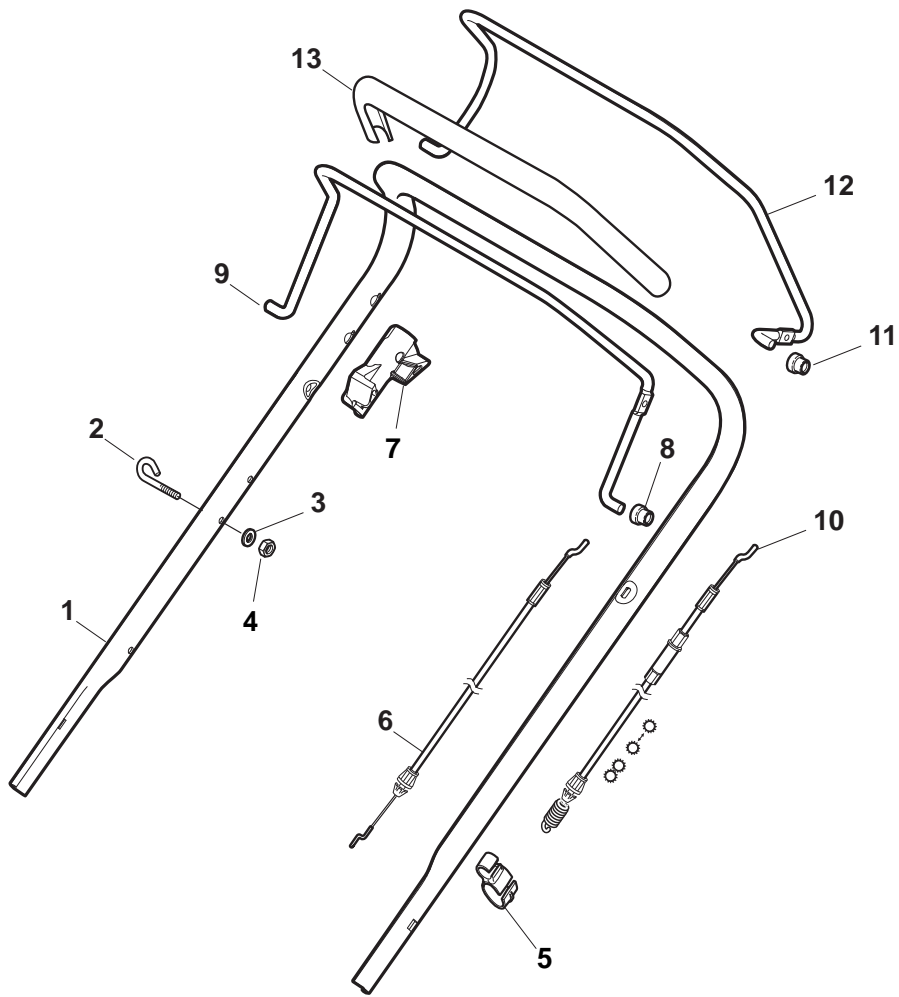

POSITION	PART No.	Q.Ty	DESCRIPTION	NOTES
1	322108295/0	1	Stone-Guard	
2	322600195/0	1	Ejection Guard	
3	112727803/0	2	Screw	
4	322806639/0	1	Fulcrum Pin	
5	112154510/0	2	Nut	
6	118203853/0	2	Protection	
7	122450456/0	1	Spring	
8	122517869/0	1	Pin	
9	112604896/0	2	Crown Fastener	

POSITION	PART No.	Q.Ty	DESCRIPTION	NOTES
1	322291150/0	1	Rubber Insert	
2	322060197/3	1	Protection, Belt	
3	112728530/0	3	Screw	
4	122140222/0	1	Deflector	

POSITION	PART No.	Q.Ty	DESCRIPTION	NOTES
1	381006719/0	1	Handle, Lower Part	
2	381005149/0	1	Bracket, R	
3	381005151/0	1	Bracket, L	
4	381003253/0	2	Handle	
5	322680016/0	4	Support	
6	122131750/0	4	Nut	
7	322399835/0	4	Knob	
10	112760605/0	2	Screw	
11	125038002/1	2	Bush	
12	112155000/0	2	Nut	
13	322192156/0	1	Fair Led	
14	381103350/0	2	Handle	

POSITION	PART No.	Q.Ty	DESCRIPTION	NOTES
1	381006838/0	1	Handle, Upper Part	
2	122430313/0	1	Guide Spring	
3	112521330/0	1	Washer	
4	112154510/0	1	Nut	
5	118390020/0	1	Fairlead	
6	181030053/0	1	Cable, Thread Engine Brake	
7	322545204/0	1	Fulcrum Pin	
8	122041966/0	1	Bush	
9	181003300/1	1	Lever, Engine Brake	
10	381030092/0	1	Cable, Rear Drive	
11	122041966/0	1	Bush	
12	181003301/0	1	Lever, Driving	
13	122291050/0	1	Handgrip Black	

POSITION	PART No.	Q.Ty	DESCRIPTION	NOTES
1	119216035/0	8	Bearing	
2	381007416/2	4	Wheel Ø 200	
3	322110649/0	2	Hub Cap Yellow	
4	381007417/2	2	Wheel Ø 280	
5	322110650/0	2	Hub Cap Yellow	

POSITION	PART No.	Q.Ty	DESCRIPTION	NOTES
1	112735108/1	3	Screw	
2	122465607/3	1	Hub With Pulley, Crankshaft Ø 22.2	
3	181004381/1	1	Blade Standard	
4	122160400/0	1	Elastic Washer	
5	112523080/0	1	Washer	
6	112735698/0	1	Screw	
7	112139100/0	1	Feather, Crankshaft Ø 22.2	