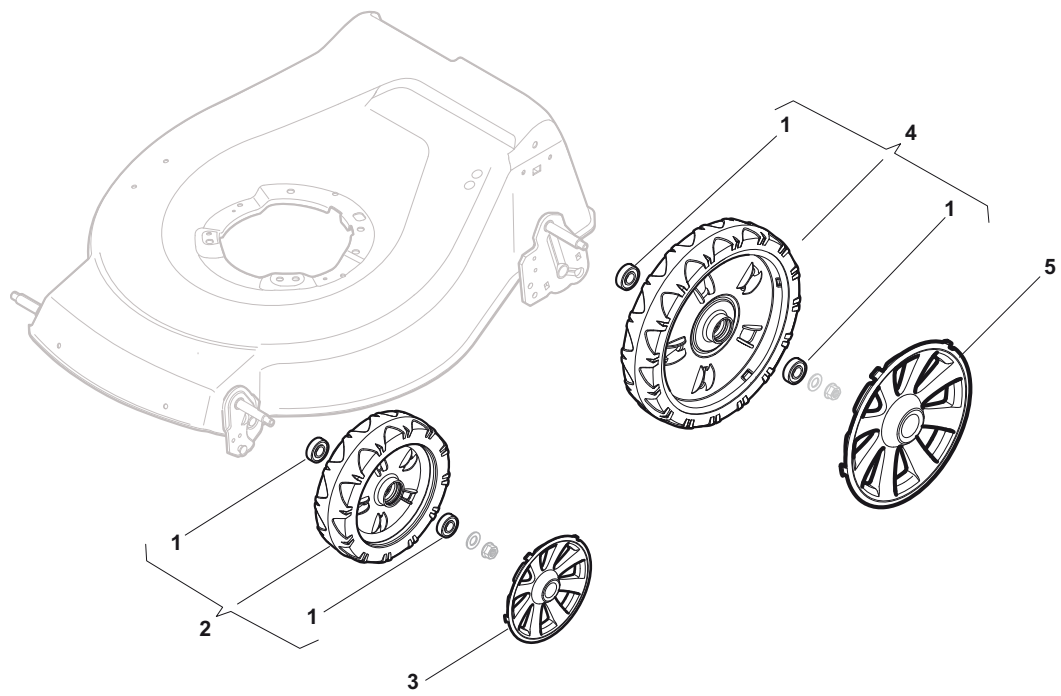

POSITION	PART No.	Q.Ty	DESCRIPTION	NOTES
1	381006838/0	1	Handle, Upper Part	
2	122430313/0	1	Guide Spring	
3	112521330/0	1	Washer	
4	112154510/0	1	Nut	
5	118390020/0	1	Fairlead	
6	181030053/0	1	Cable, Thread Engine Brake	
7	322545204/0	1	Fulcrum Pin	
8	122041966/0	1	Bush	
9	181003300/1	1	Lever, Engine Brake	
10	381030092/0	1	Cable, Rear Drive	
11	122041966/0	1	Bush	
12	181003301/0	1	Lever, Driving	
13	122291050/0	1	Handgrip Black	

POSITION	PART No.	Q.Ty	DESCRIPTION	NOTES
1	112731590/0	2	Screw	
3	322785123/0	1	Support, Battery	
4	118120052/0	1	Battery	
5	322109530/0	1	Cover	
6	118204192/3	1	Cable, Start	
7	322722801/0	1	L Protection	
8	322722800/0	1	R Protection	
9	118450050/0	1	Switch	
10	112728702/0	2	Screw	
11	112728691/0	1	Screw	
12	118204120/0	1	Battery Charger	CE
12	118204121/0	1	Battery Charger	UK
13	118210016/1	1	Starting Key	

POSITION	PART No.	Q.Ty	DESCRIPTION	NOTES
1	181005501/1	1	Throttle Cable	
2	112735103/0	1	Screw	
3	112523040/0	1	Washer	

POSITION	PART No.	Q.Ty	DESCRIPTION	NOTES
1	112608600/0	2	Seeger	
2	119216035/0	2	Bearing	
3	122753000/0	2	Pin	
5	181003076/1	1	Gear Box G.T. Cone Clutch	
6	122601904/0	1	Pulley	
7	112645705/0	1	Pin	
8	122033283/0	1	Adjustment Rod	
9	135063902/0	1	Belt	
11	122041957/1	1	Bush	
12	122450063/0	1	Spring	
13	322680009/0	1	Washer	
14	112154510/0	1	Nut	
15	122110230/0	1	Cap	

POSITION	PART No.	Q.Ty	DESCRIPTION	NOTES
1	119216035/0	8	Bearing	
2	381007416/2	4	Wheel Ø 200	
3	322110649/0	2	Hub Cap Yellow	
4	381007417/2	2	Wheel Ø 280	
5	322110650/0	2	Hub Cap Yellow	

POSITION	PART No.	Q.Ty	DESCRIPTION	NOTES
1	112735108/1	3	Screw	
2	122465607/3	1	Hub With Pulley, Crankshaft Ø 22.2	
3	181004381/1	1	Blade Standard	
4	122160400/0	1	Elastic Washer	
5	112523080/0	1	Washer	
6	112735698/0	1	Screw	
7	112139100/0	1	Feather, Crankshaft Ø 22.2	