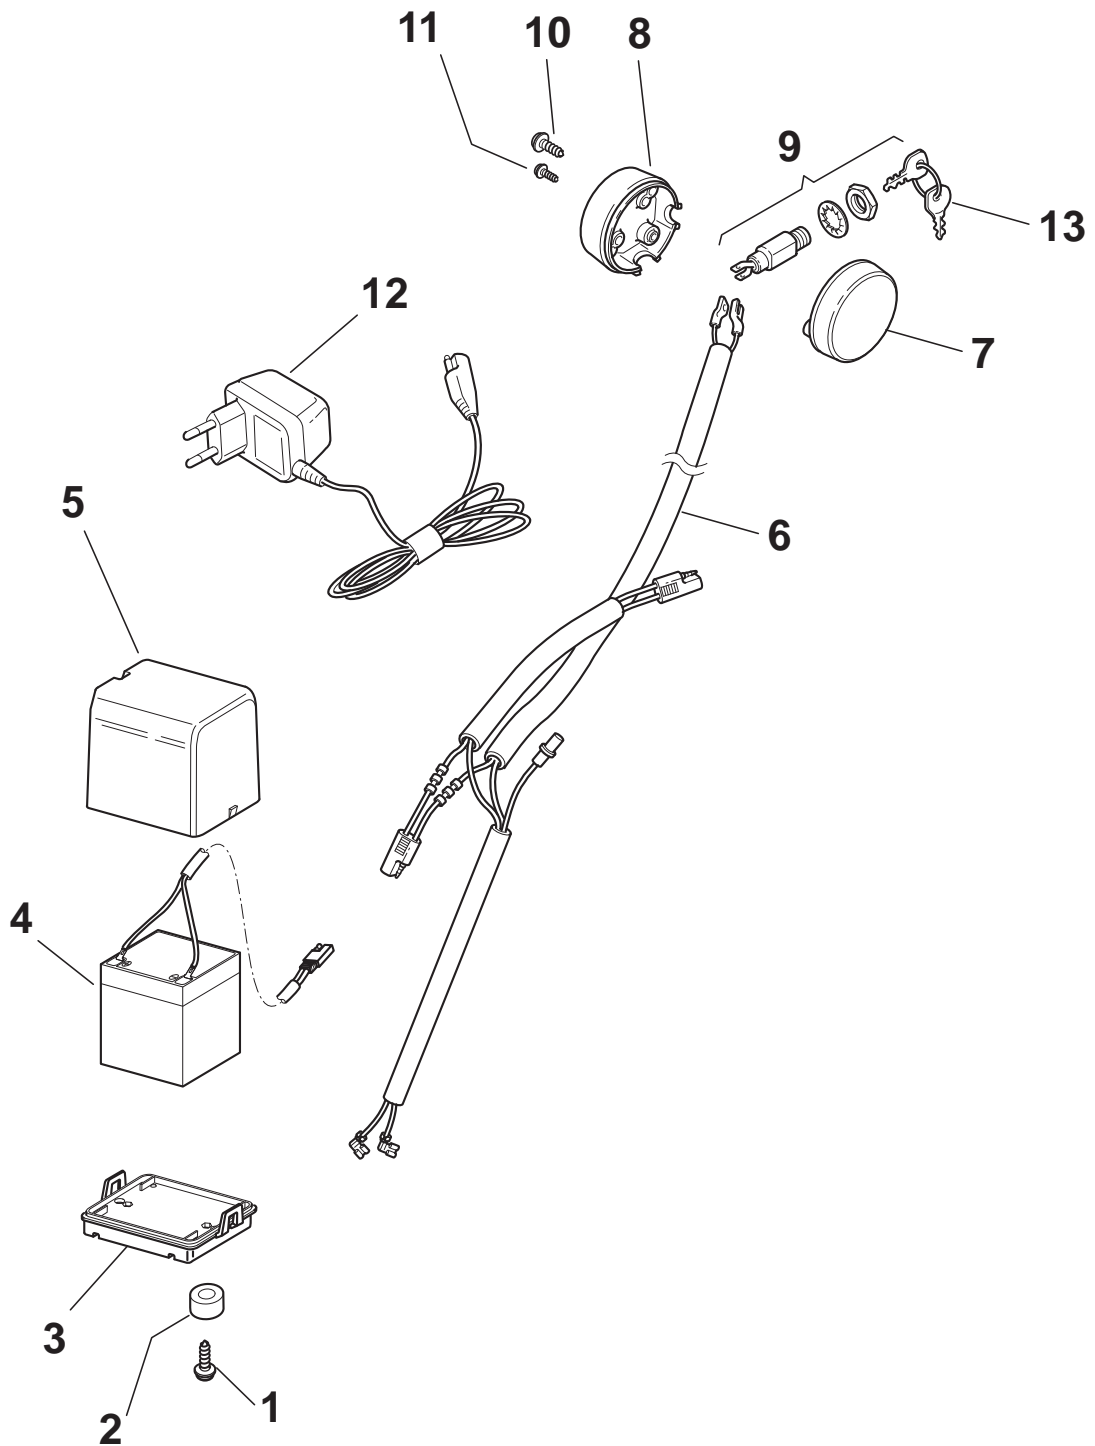

POSITION	PART No.	Q.Ty	DESCRIPTION	NOTES
1	322108295/0	1	Stone-Guard	
2	322600195/0	1	Ejection Guard	
3	112727803/0	2	Screw	
4	322806639/0	1	Fulcrum Pin	
5	112154510/0	2	Nut	
6	118203853/0	2	Protection	
7	122450456/0	1	Spring	
8	122517869/0	1	Pin	
9	112604896/0	2	Crown Fastener	

POSITION	PART No.	Q.Ty	DESCRIPTION	NOTES
1	322291150/0	1	Rubber Insert	
2	322060197/3	1	Protection, Belt	
3	112728530/0	3	Screw	
4	122140222/0	1	Deflector	

POSITION	PART No.	Q.Ty	DESCRIPTION	NOTES
1	381006719/0	1	Handle, Lower Part	
2	381005149/0	1	Bracket, R	
3	381005151/0	1	Bracket, L	
4	381003253/0	2	Handle	
5	322680016/0	4	Support	
6	122131750/0	4	Nut	
7	322399835/0	4	Knob	
10	112760605/0	2	Screw	
11	125038002/1	2	Bush	
12	112155000/0	2	Nut	
13	322192156/0	1	Fair Led	
14	381103350/0	2	Handle	

POSITION	PART No.	Q.Ty	DESCRIPTION	NOTES
1	381006838/0	1	Handle, Upper Part	
2	122430313/0	1	Guide Spring	
3	112521330/0	1	Washer	
4	112154510/0	1	Nut	
5	118390020/0	1	Fairlead	
6	181030053/0	1	Cable, Thread Engine Brake	
7	322545204/0	1	Fulcrum Pin	
8	122041966/0	1	Bush	
9	181003300/1	1	Lever, Engine Brake	
10	381030092/0	1	Cable, Rear Drive	
11	122041966/0	1	Bush	
12	181003301/0	1	Lever, Driving	
13	122291050/0	1	Handgrip Black	

POSITION	PART No.	Q.Ty	DESCRIPTION	NOTES
1	181005501/1	1	Throttle Cable	
2	112735103/0	1	Screw	
3	112523040/0	1	Washer	

POSITION	PART No.	Q.Ty	DESCRIPTION	NOTES
1	112608600/0	2	Seeger	
2	119216035/0	2	Bearing	
3	122753000/0	2	Pin	
5	181003076/1	1	Gear Box G.T. Cone Clutch	
6	122601904/0	1	Pulley	
7	112645705/0	1	Pin	
8	122033283/0	1	Adjustment Rod	
9	135063902/0	1	Belt	
11	122041957/1	1	Bush	
12	122450063/0	1	Spring	
13	322680009/0	1	Washer	
14	112154510/0	1	Nut	
15	122110230/0	1	Cap	