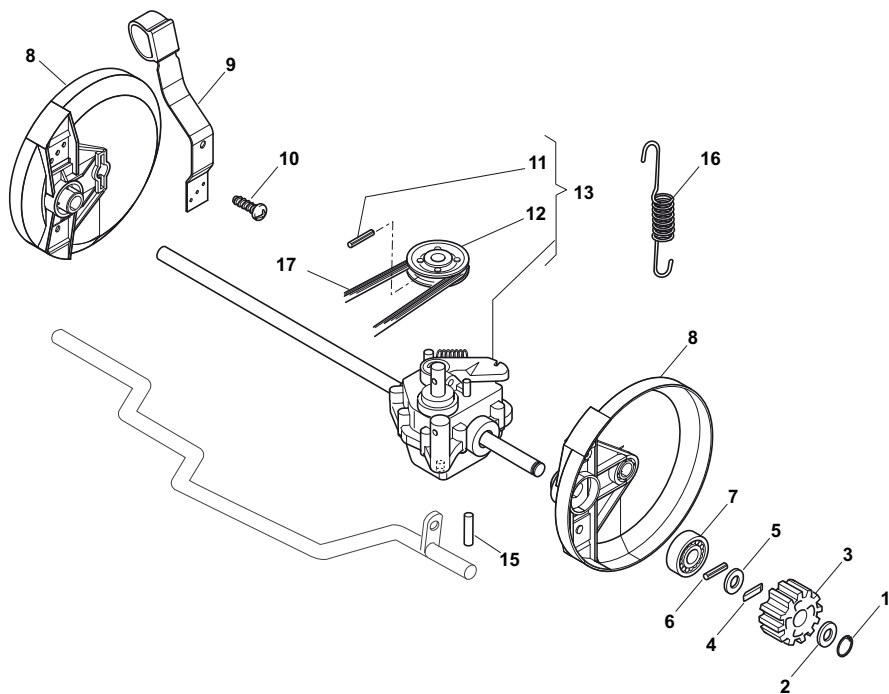

THIS INFORMATION IS NOT INTENDED FOR SALE OR RESALE, AND THIS NOTICE MUST REMAIN ON ALL COPIES.

POSITION	PART No.	Q.Ty	DESCRIPTION	NOTES
1	381002538/0	1	Deck Red	
2	122131750/0	2	Nut	
3	381000153/0	1	Axle, Front Wheels	
4	112760600/0	2	Screw	
5	112155000/0	2	Nut	
6	322600095/0	2	Protection, Wheel	
7	325670011/0	2	Washer	
12	122033317/0	1	Adjustment Rod	
13	381000159/0	2	Axle, Rear Wheels	
14	122753001/0	2	Pin	
16	322600106/1	2	Protection, Wheel	
17	381003303/0	1	Lever, Height Adjustment	
18	112728689/0	2	Screw	
19	322170622/0	4	Spacer	
22	122446186/0	1	Spring	Only 534 Model

POSITION	PART No.	Q.Ty	DESCRIPTION	NOTES
1	112760605/0	4	Screw	
2	112521350/0	4	Washer	
3	381006570/0	1	Handle, Lower Part	
4	112819120/0	1	Guide Spring	
5	122671651/0	2	Washer	
6	122399900/0	2	Knob	
7	112293200/0	2	Nut	
8	381008696/0	1	Outfit, Screws	

POSITION	PART No.	Q.Ty	DESCRIPTION	NOTES
1	381006739/1	1	Handle, Upper Part	
1	381006745/0	1	Handle, Upper Part with sponge handgrip	
2	122430313/0	1	Guide Spring	
3	112521330/0	1	Washer	
4	112154510/0	1	Nut	
5	118390020/0	1	Fairlead	
6	181003363/1	1	Lever, Engine Brake Black	
7	181030087/0	1	Cable, Thread Engine Brake	
8	112727788/0	1	Screw	
9	112154510/0	1	Nut	
10	181003364/0	1	Lever, Driving Black	
11	381030082/0	1	Cable, Rear Drive	
12	181005501/1	1	Throttle Cable	

POSITION	PART No.	Q.Ty	DESCRIPTION	NOTES
1	122465607/3	1	Hub With Pulley, Crankshaft Ø 22.2	
2	181004365/3	1	Blade	
3	122160400/0	1	Elastic Washer	
4	112523080/0	1	Washer	
5	112735698/0	1	Screw	
6	112139100/0	1	Feather, Crankshaft Ø 22.2	
12	112691100/0	2	Screw	
13	112154210/0	2	Nut	
14	112691700/0	2	Screw	
15	112540060/0	1	Washer	
16	112154210/0	1	Nut	
17	112691100/0	3	Screw	
18	112540060/0	1	Washer	
19	112293200/0	1	Nut	
20	122671651/0	1	Washer	
22	325670011/0	1	Washer	
23	112155000/0	1	Nut	
24	112728686/0	2	Screw	