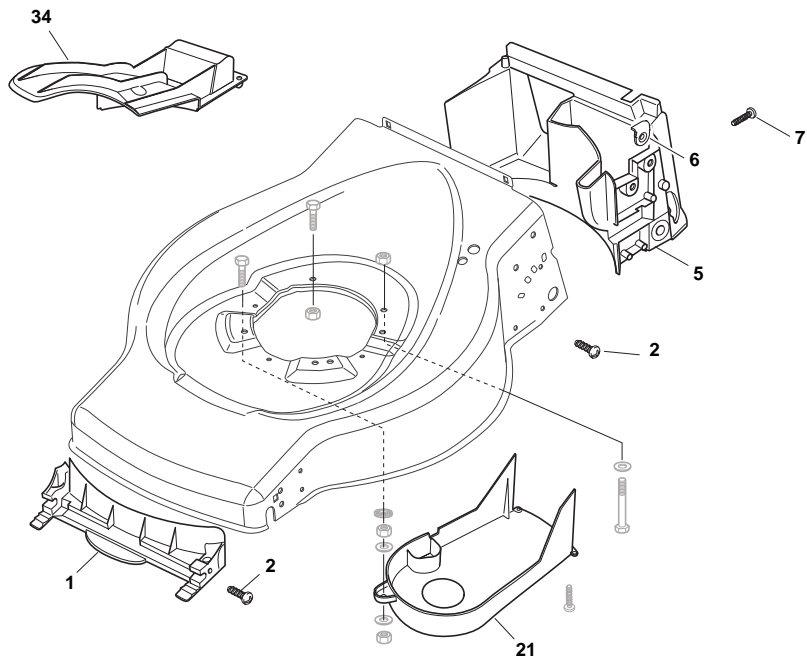

THIS INFORMATION IS NOT INTENDED FOR SALE OR RESALE, AND THIS NOTICE MUST REMAIN ON ALL COPIES.

POSITION	PART No.	Q.Ty	DESCRIPTION	NOTES
1	381002538/0	1	Deck Red	
2	122131750/0	2	Nut	
3	381000153/0	1	Axle, Front Wheels	
4	112760600/0	2	Screw	
5	112155000/0	2	Nut	
6	322600095/0	2	Protection, Wheel	
7	325670011/0	2	Washer	
12	122033317/0	1	Adjustment Rod	
13	381000159/0	2	Axle, Rear Wheels	
14	122753001/0	2	Pin	
16	322600106/1	2	Protection, Wheel	
17	381003303/0	1	Lever, Height Adjustment	
18	112728689/0	2	Screw	
19	322170622/0	4	Spacer	
22	122446186/0	1	Spring	Only 534 Model

POSITION	PART No.	Q.Ty	DESCRIPTION	NOTES
1	112760605/0	4	Screw	
2	112521350/0	4	Washer	
3	381006570/0	1	Handle, Lower Part	
4	112819120/0	1	Guide Spring	
5	122671651/0	2	Washer	
6	122399900/0	2	Knob	
7	112293200/0	2	Nut	
8	381008696/0	1	Outfit, Screws	

POSITION	PART No.	Q.Ty	DESCRIPTION	NOTES
1	381006739/1	1	Handle, Upper Part	
1	381006745/0	1	Handle, Upper Part with sponge handgrip	
2	122430313/0	1	Guide Spring	
3	112521330/0	1	Washer	
4	112154510/0	1	Nut	
5	118390020/0	1	Fairlead	
6	181003363/1	1	Lever, Engine Brake Black	
7	181030087/0	1	Cable, Thread Engine Brake	
8	112727788/0	1	Screw	
9	112154510/0	1	Nut	
10	181003364/0	1	Lever, Driving Black	
11	381030082/0	1	Cable, Rear Drive	
12	181005501/1	1	Throttle Cable	

POSITION	PART No.	Q.Ty	DESCRIPTION	NOTES
1	122465607/3	1	Hub With Pulley, Crankshaft Ø 22.2	
2	181004365/3	1	Blade	
3	122160400/0	1	Elastic Washer	
4	112523080/0	1	Washer	
5	112735698/0	1	Screw	
6	112139100/0	1	Feather, Crankshaft Ø 22.2	
12	112691100/0	2	Screw	
13	112154210/0	2	Nut	
14	112691700/0	2	Screw	
15	112540060/0	1	Washer	
16	112154210/0	1	Nut	
17	112691100/0	3	Screw	
18	112540060/0	1	Washer	
19	112293200/0	1	Nut	
20	122671651/0	1	Washer	
22	325670011/0	1	Washer	
23	112155000/0	1	Nut	
24	112728686/0	2	Screw	