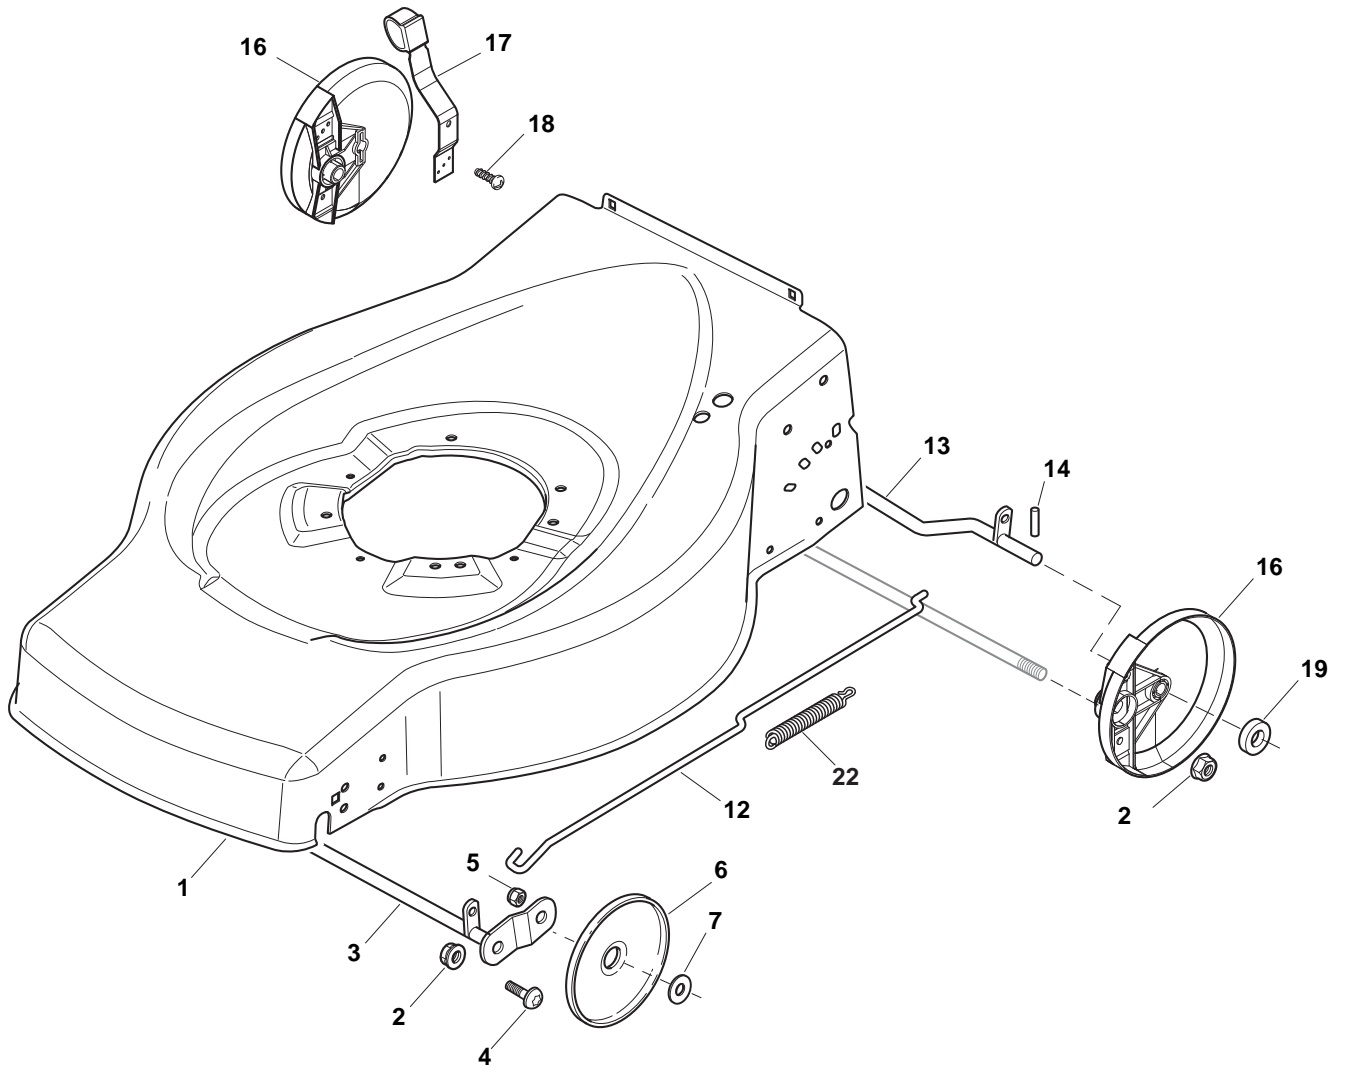

THIS INFORMATION IS NOT INTENDED FOR SALE OR RESALE, AND THIS NOTICE MUST REMAIN ON ALL COPIES.

POSITION	PART No.	Q.Ty	DESCRIPTION	NOTES
1	381002538/0	1	Deck Red	
2	122131750/0	2	Nut	
3	381000153/0	1	Axle, Front Wheels	
4	112760600/0	2	Screw	
5	112155000/0	2	Nut	
6	322600095/0	2	Protection, Wheel	
7	325670011/0	2	Washer	
12	122033317/0	1	Adjustment Rod	
13	381000159/0	2	Axle, Rear Wheels	
14	122753001/0	2	Pin	
16	322600106/1	2	Protection, Wheel	
17	381003303/0	1	Lever, Height Adjustment	
18	112728689/0	2	Screw	
19	322170622/0	4	Spacer	
22	122446186/0	1	Spring	Only 534 Model

POSITION	PART No.	Q.Ty	DESCRIPTION	NOTES
1	381006739/1	1	Handle, Upper Part	
1	381006745/0	1	Handle, Upper Part with sponge handgrip	
2	122430313/0	1	Guide Spring	
3	112521330/0	1	Washer	
4	112154510/0	1	Nut	
5	118390020/0	1	Fairlead	
6	181003363/1	1	Lever, Engine Brake Black	
7	181030087/0	1	Cable, Thread Engine Brake	
8	112727788/0	1	Screw	
9	112154510/0	1	Nut	
10	181003364/0	1	Lever, Driving Black	
11	381030082/0	1	Cable, Rear Drive	
12	181005501/1	1	Throttle Cable	

POSITION	PART No.	Q.Ty	DESCRIPTION	NOTES
1	122122200/0	4	Bearing	
2	322686091/1	2	Wheel Ø 165	
7	122524341/0	2	Pin	
8	322110491/0	2	Hub Cap Grey	
9	322120109/0	2	Ring Gear	
10	322170622/0	2	Spacer	
11	122122200/0	4	Bearing	
12	322686093/0	2	Wheel Ø 190	
13	112523050/0	2	Washer	
14	112735599/0	2	Screw	
15	322110492/0	2	Hub Cap Grey	
18	381000159/0	1	Axle, Rear Wheels	
19	122675100/0	1	Washer	