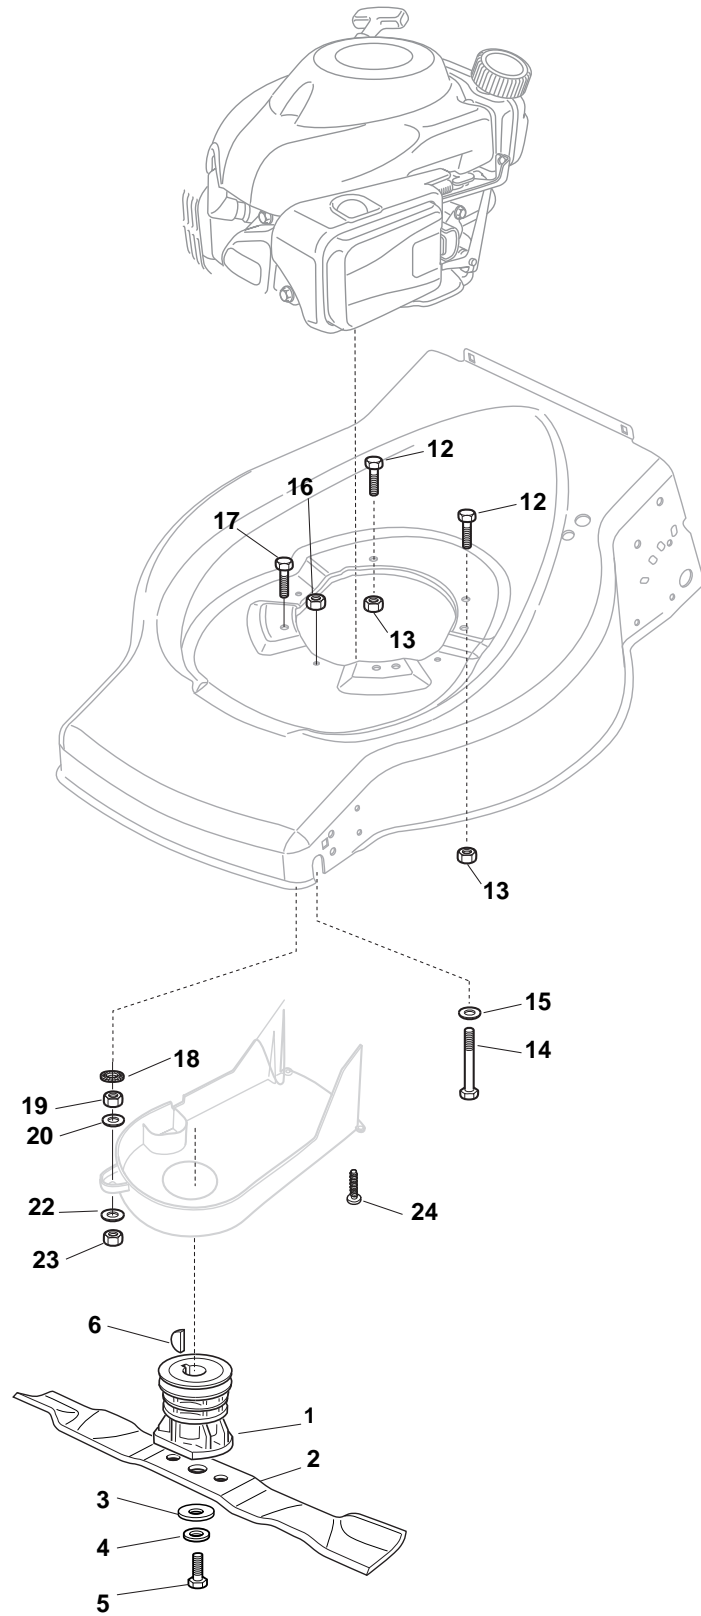

POSITION	PART No.	Q.Ty	DESCRIPTION	NOTES
1	112760605/0	4	Screw	
2	112521350/0	4	Washer	
3	381006570/0	1	Handle, Lower Part	
4	112819120/0	1	Guide Spring	
5	122671651/0	2	Washer	
6	122399900/0	2	Knob	
7	112293200/0	2	Nut	
8	381008696/0	1	Outfit, Screws	

POSITION	PART No.	Q.Ty	DESCRIPTION	NOTES
1	381006739/1	1	Handle, Upper Part	
1	381006745/0	1	Handle, Upper Part with sponge handgrip	
2	122430313/0	1	Guide Spring	
3	112521330/0	1	Washer	
4	112154510/0	1	Nut	
5	118390020/0	1	Fairlead	
6	181003363/1	1	Lever, Engine Brake Black	
7	181030087/0	1	Cable, Thread Engine Brake	
8	112727788/0	1	Screw	
9	112154510/0	1	Nut	
10	181003364/0	1	Lever, Driving Black	
11	381030082/0	1	Cable, Rear Drive	
12	181005501/1	1	Throttle Cable	

POSITION	PART No.	Q.Ty	DESCRIPTION	NOTES
1	112608520/0	2	Seeger	
2	322160520/0	2	Dust Cover	
3	122570125/0	2	Pinion	
4	122076645/0	2	Key	
5	322160520/0	2	Dust Cover	
6	112622620/0	2	Pin	
7	122122202/0	2	Bearing	
8	322600106/1	2	Protection, Wheel	
9	381003303/0	1	Lever, Height Adjustment	
10	112728689/0	2	Screw	
11	112713801/0	1	Dowel	
12	122601909/0	1	Pulley	
13	181003093/1	1	Gear Box	
15	122753001/0	2	Pin	
16	122450438/0	1	Spring	
17	135063750/0	1	Belt	

POSITION	PART No.	Q.Ty	DESCRIPTION	NOTES
1	122122200/0	4	Bearing	
2	322686091/1	2	Wheel Ø 165	
7	122524341/0	2	Pin	
8	322110491/0	2	Hub Cap Grey	
9	322120109/0	2	Ring Gear	
10	322170622/0	2	Spacer	
11	122122200/0	4	Bearing	
12	322686093/0	2	Wheel Ø 190	
13	112523050/0	2	Washer	
14	112735599/0	2	Screw	
15	322110492/0	2	Hub Cap Grey	
18	381000159/0	1	Axle, Rear Wheels	
19	122675100/0	1	Washer	