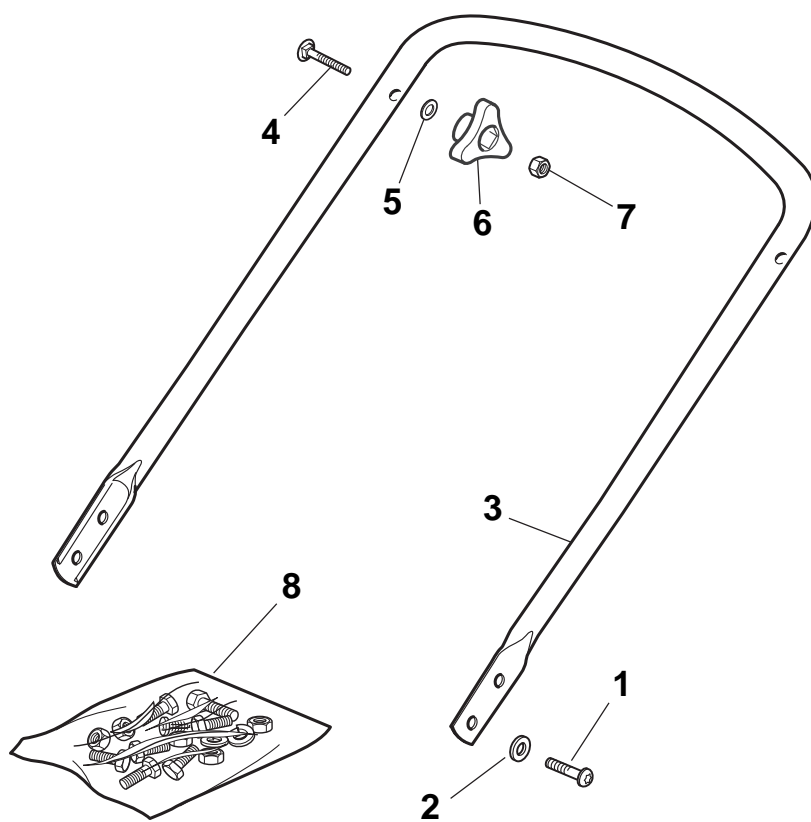

THIS INFORMATION IS NOT INTENDED FOR SALE OR RESALE, AND THIS NOTICE MUST REMAIN ON ALL COPIES.

POSITION	PART No.	Q.Ty	DESCRIPTION	NOTES
1	381002538/0	1	Deck Red	
2	122131750/0	2	Nut	
3	381000153/0	1	Axle, Front Wheels	
4	112760600/0	2	Screw	
5	112155000/0	2	Nut	
6	322600095/0	2	Protection, Wheel	
7	325670011/0	2	Washer	
12	122033317/0	1	Adjustment Rod	
13	381000159/0	2	Axle, Rear Wheels	
14	122753001/0	2	Pin	
16	322600106/1	2	Protection, Wheel	
17	381003303/0	1	Lever, Height Adjustment	
18	112728689/0	2	Screw	
19	322170622/0	4	Spacer	
22	122446186/0	1	Spring	Only 534 Model

POSITION	PART No.	Q.Ty	DESCRIPTION	NOTES
1	112760605/0	4	Screw	
2	112521350/0	4	Washer	
3	381006570/0	1	Handle, Lower Part	
4	112819120/0	1	Guide Spring	
5	122671651/0	2	Washer	
6	122399900/0	2	Knob	
7	112293200/0	2	Nut	
8	381008696/0	1	Outfit, Screws	

POSITION	PART No.	Q.Ty	DESCRIPTION	NOTES
1	381006739/1	1	Handle, Upper Part	
1	381006745/0	1	Handle, Upper Part with sponge handgrip	
2	122430313/0	1	Guide Spring	
3	112521330/0	1	Washer	
4	112154510/0	1	Nut	
5	118390020/0	1	Fairlead	
6	181003363/1	1	Lever, Engine Brake Black	
7	181030087/0	1	Cable, Thread Engine Brake	
8	112727788/0	1	Screw	
9	112154510/0	1	Nut	
10	181003364/0	1	Lever, Driving Black	
11	381030082/0	1	Cable, Rear Drive	
12	181005501/1	1	Throttle Cable	

POSITION	PART No.	Q.Ty	DESCRIPTION	NOTES
1	122122200/0	4	Bearing	
2	322686091/1	2	Wheel Ø 165	
7	122524341/0	2	Pin	
8	322110491/0	2	Hub Cap Grey	
9	322120109/0	2	Ring Gear	
10	322170622/0	2	Spacer	
11	122122200/0	4	Bearing	
12	322686093/0	2	Wheel Ø 190	
13	112523050/0	2	Washer	
14	112735599/0	2	Screw	
15	322110492/0	2	Hub Cap Grey	
18	381000159/0	1	Axle, Rear Wheels	
19	122675100/0	1	Washer	