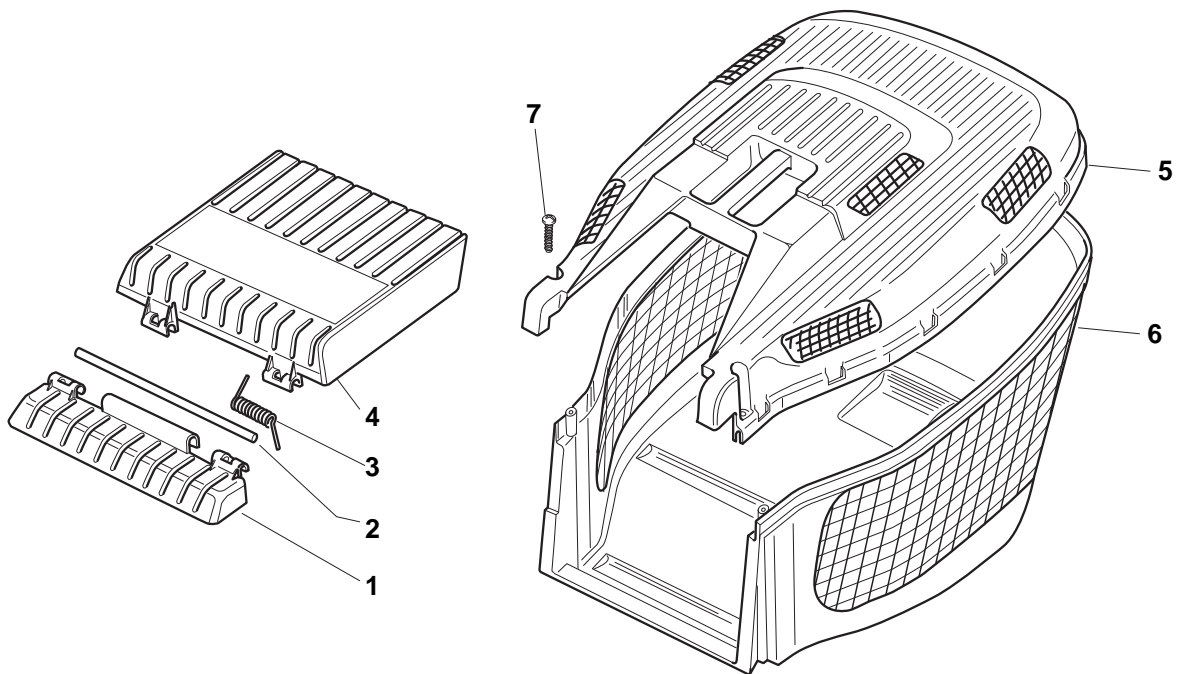

POSITION	PART No.	Q.Ty	DESCRIPTION	NOTES
1	322785136/1	1	Support	
2	122517858/0	1	Pin	
3	122450431/0	1	Spring	
4	322600099/2	1	Stone-Guard	
5	322486122/0	1	Grassbox Upper Part	
6	322486128/0	1	Grassbox Lower Part	
7	112728686/0	2	Screw