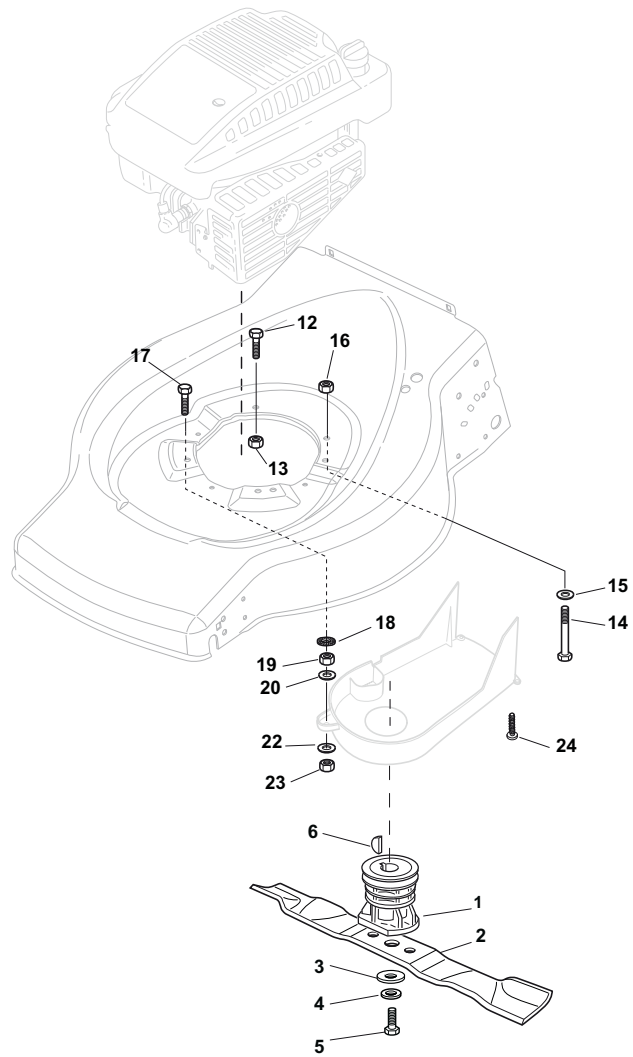

POSITION	PART No.	Q.Ty	DESCRIPTION	NOTES
1	112760605/0	4	Screw	
2	112521350/0	4	Washer	
3	381006570/0	1	Handle, Lower Part	
4	112819120/0	1	Guide Spring	
5	122671651/0	2	Washer	
6	122399900/0	2	Knob	
7	112293200/0	2	Nut	
8	381008696/0	1	Outfit, Screws	

POSITION	PART No.	Q.Ty	DESCRIPTION	NOTES
1	381006739/1	1	Handle, Upper Part	
1	381006745/0	1	Handle, Upper Part with sponge handgrip	
2	122430313/0	1	Guide Spring	
3	112521330/0	1	Washer	
4	112154510/0	1	Nut	
5	118390020/0	1	Fairlead	
6	181003363/1	1	Lever, Engine Brake Black	
7	181030053/0	1	Cable, Thread Engine Brake	
8	112727783/0	1	Screw	
9	112154510/0	1	Nut	
10	181003364/0	1	Lever, Driving Black	
11	381030082/0	1	Cable, Rear Drive	
12	322551640/0	1	Plate	

POSITION	PART No.	Q.Ty	DESCRIPTION	NOTES
1	112608520/0	2	Seeger	
2	322160520/0	2	Dust Cover	
3	122570125/0	2	Pinion	
4	122076645/0	2	Key	
5	322160520/0	2	Dust Cover	
6	112622620/0	2	Pin	
7	122122202/0	2	Bearing	
8	322600106/1	2	Protection, Wheel	
9	381003303/0	1	Lever, Height Adjustment	
10	112728689/0	2	Screw	
11	112713801/0	1	Dowel	
12	122601909/0	1	Pulley	
13	181003093/1	1	Gear Box	
15	122753001/0	2	Pin	
16	122450438/0	1	Spring	
17	135063750/0	1	Belt	

POSITION	PART No.	Q.Ty	DESCRIPTION	NOTES
1	122122200/0	4	Bearing	
2	322686091/1	2	Wheel Ø 165	
7	122524341/0	2	Pin	
8	322110491/0	2	Hub Cap Grey	
9	322120109/0	2	Ring Gear	
10	322170622/0	2	Spacer	
11	122122200/0	4	Bearing	
12	322686093/0	2	Wheel Ø 190	
13	112523050/0	2	Washer	
14	112735599/0	2	Screw	
15	322110492/0	2	Hub Cap Grey	
18	381000159/0	1	Axle, Rear Wheels	
19	122675100/0	1	Washer	