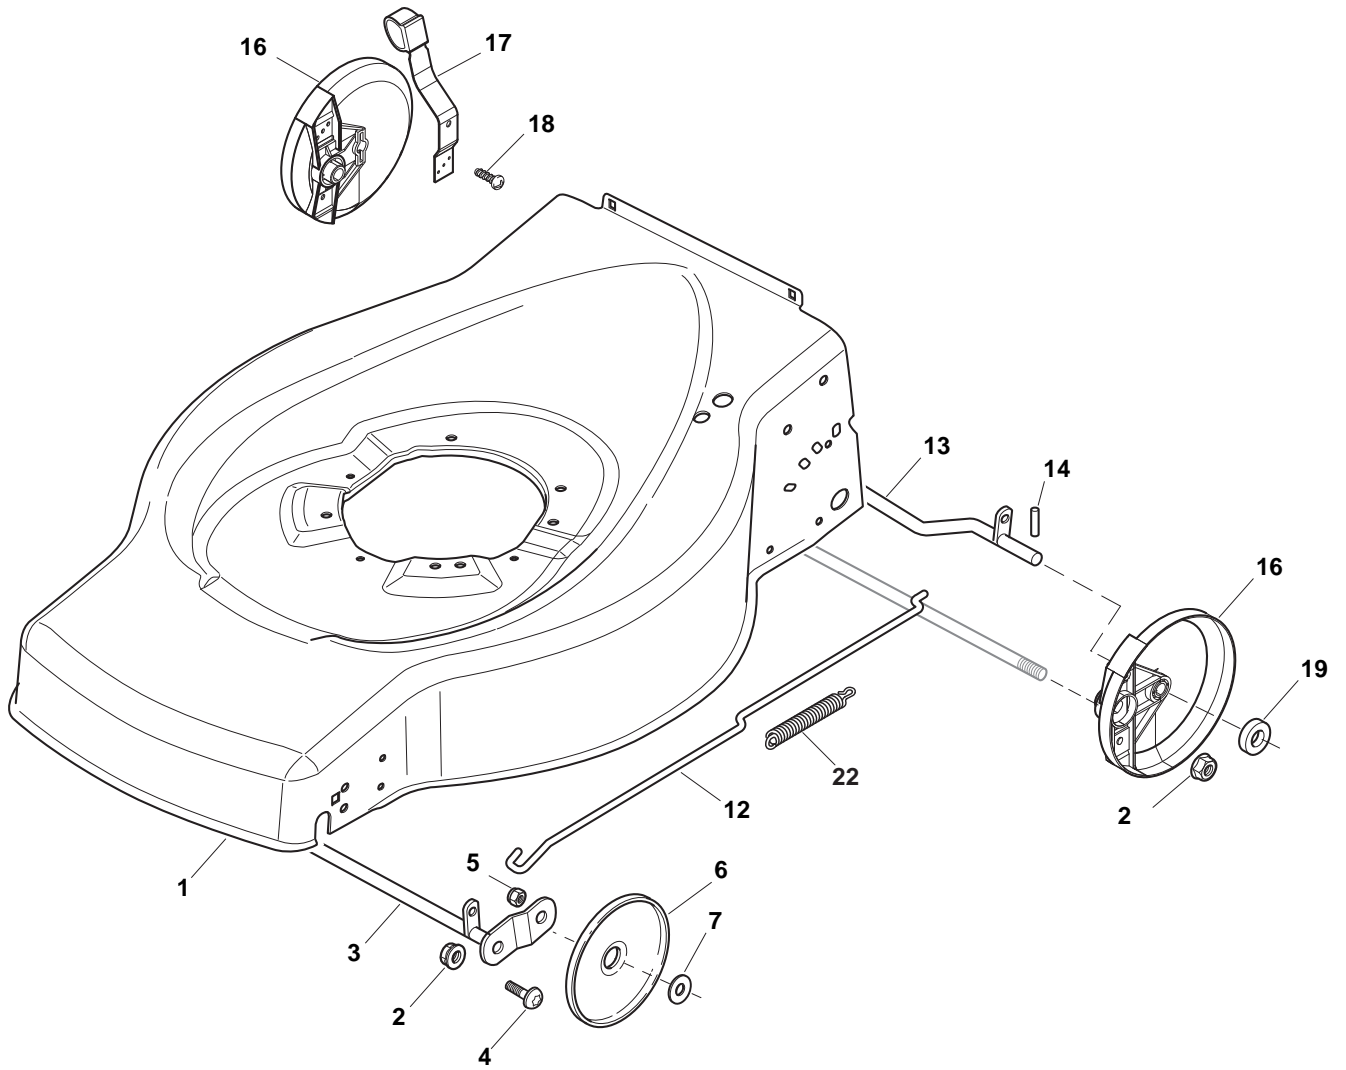

THIS INFORMATION IS NOT INTENDED FOR SALE OR RESALE, AND THIS NOTICE MUST REMAIN ON ALL COPIES.

POSITION	PART No.	Q.Ty	DESCRIPTION	NOTES
1	381002538/0	1	Deck Red	
2	122131750/0	2	Nut	
3	381000153/0	1	Axle, Front Wheels	
4	112760600/0	2	Screw	
5	112155000/0	2	Nut	
6	322600095/0	2	Protection, Wheel	
7	325670011/0	2	Washer	
12	122033317/0	1	Adjustment Rod	
13	381000159/0	2	Axle, Rear Wheels	
14	122753001/0	2	Pin	
16	322600106/1	2	Protection, Wheel	
17	381003303/0	1	Lever, Height Adjustment	
18	112728689/0	2	Screw	
19	322170622/0	4	Spacer	
22	122446186/0	1	Spring	Only 534 Model

POSITION	PART No.	Q.Ty	DESCRIPTION	NOTES
1	381006739/1	1	Handle, Upper Part	
1	381006745/0	1	Handle, Upper Part with sponge handgrip	
2	122430313/0	1	Guide Spring	
3	112521330/0	1	Washer	
4	112154510/0	1	Nut	
5	118390020/0	1	Fairlead	
6	181003363/1	1	Lever, Engine Brake Black	
7	181030053/0	1	Cable, Thread Engine Brake	
8	112727783/0	1	Screw	
9	112154510/0	1	Nut	
10	181003364/0	1	Lever, Driving Black	
11	381030082/0	1	Cable, Rear Drive	
12	322551640/0	1	Plate	

POSITION	PART No.	Q.Ty	DESCRIPTION	NOTES
1	122122200/0	4	Bearing	
2	322686091/1	2	Wheel Ø 165	
7	122524341/0	2	Pin	
8	322110491/0	2	Hub Cap Grey	
9	322120109/0	2	Ring Gear	
10	322170622/0	2	Spacer	
11	122122200/0	4	Bearing	
12	322686093/0	2	Wheel Ø 190	
13	112523050/0	2	Washer	
14	112735599/0	2	Screw	
15	322110492/0	2	Hub Cap Grey	
18	381000159/0	1	Axle, Rear Wheels	
19	122675100/0	1	Washer	