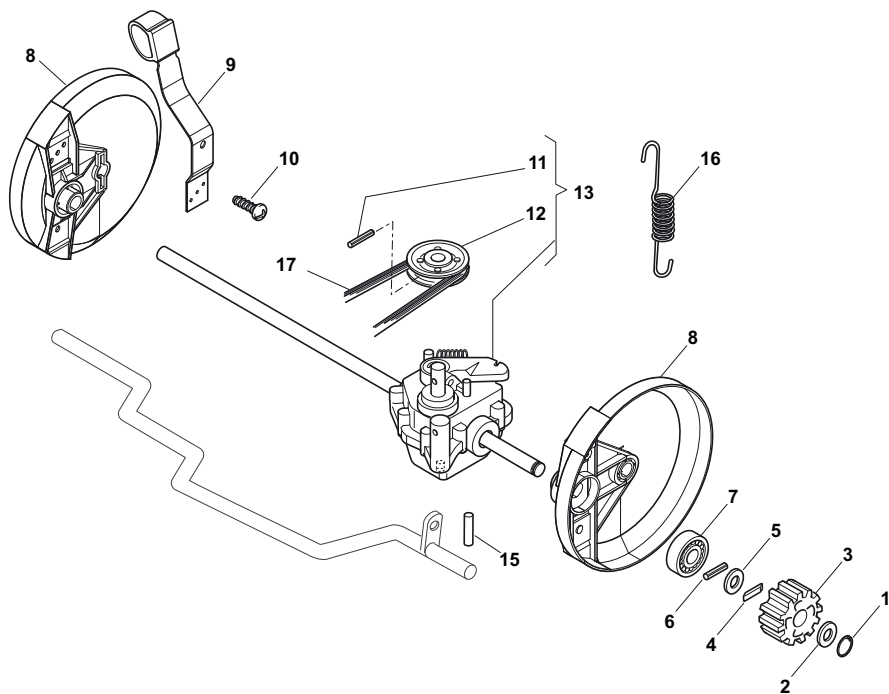

THIS INFORMATION IS NOT INTENDED FOR SALE OR RESALE, AND THIS NOTICE MUST REMAIN ON ALL COPIES.

POSITION	PART No.	Q.Ty	DESCRIPTION	NOTES
1	381002538/0	1	Deck Red	
2	122131750/0	2	Nut	
3	381000153/0	1	Axle, Front Wheels	
4	112760600/0	2	Screw	
5	112155000/0	2	Nut	
6	322600095/0	2	Protection, Wheel	
7	325670011/0	2	Washer	
12	122033317/0	1	Adjustment Rod	
13	381000159/0	2	Axle, Rear Wheels	
14	122753001/0	2	Pin	
16	322600106/1	2	Protection, Wheel	
17	381003303/0	1	Lever, Height Adjustment	
18	112728689/0	2	Screw	
19	322170622/0	4	Spacer	
22	122446186/0	1	Spring	Only 534 Model

POSITION	PART No.	Q.Ty	DESCRIPTION	NOTES
1	112760605/0	4	Screw	
2	112521350/0	4	Washer	
3	381006570/0	1	Handle, Lower Part	
4	112819120/0	1	Guide Spring	
5	122671651/0	2	Washer	
6	122399900/0	2	Knob	
7	112293200/0	2	Nut	
8	381008696/0	1	Outfit, Screws	

POSITION	PART No.	Q.Ty	DESCRIPTION	NOTES
1	381006739/1	1	Handle, Upper Part	
1	381006745/0	1	Handle, Upper Part with sponge handgrip	
2	122430313/0	1	Guide Spring	
3	112521330/0	1	Washer	
4	112154510/0	1	Nut	
5	118390020/0	1	Fairlead	
6	181003363/1	1	Lever, Engine Brake Black	
7	181030053/0	1	Cable, Thread Engine Brake	
8	112727783/0	1	Screw	
9	112154510/0	1	Nut	
10	181003364/0	1	Lever, Driving Black	
11	381030082/0	1	Cable, Rear Drive	
12	322551640/0	1	Plate	

POSITION	PART No.	Q.Ty	DESCRIPTION	NOTES
1	122465607/3	1	Hub With Pulley, Crankshaft Ø 22.2	
2	181004365/3	1	Blade	
3	122160400/0	1	Elastic Washer	
4	112523080/0	1	Washer	
5	112735698/0	1	Screw	
6	112139100/0	1	Feather, Crankshaft Ø 22.2	
12	112793701/0	2	Screw	
13	112293201/0	2	Nut	
14	112691800/0	1	Screw	
15	112521350/0	1	Washer	
16	112155000/0	1	Nut	
17	112775000/0	3	Screw	
18	112540060/0	1	Washer	
19	112293200/0	1	Nut	
20	122671651/0	1	Washer	
22	325670011/0	1	Washer	
23	112155000/0	1	Nut	
24	112728686/0	2	Screw	