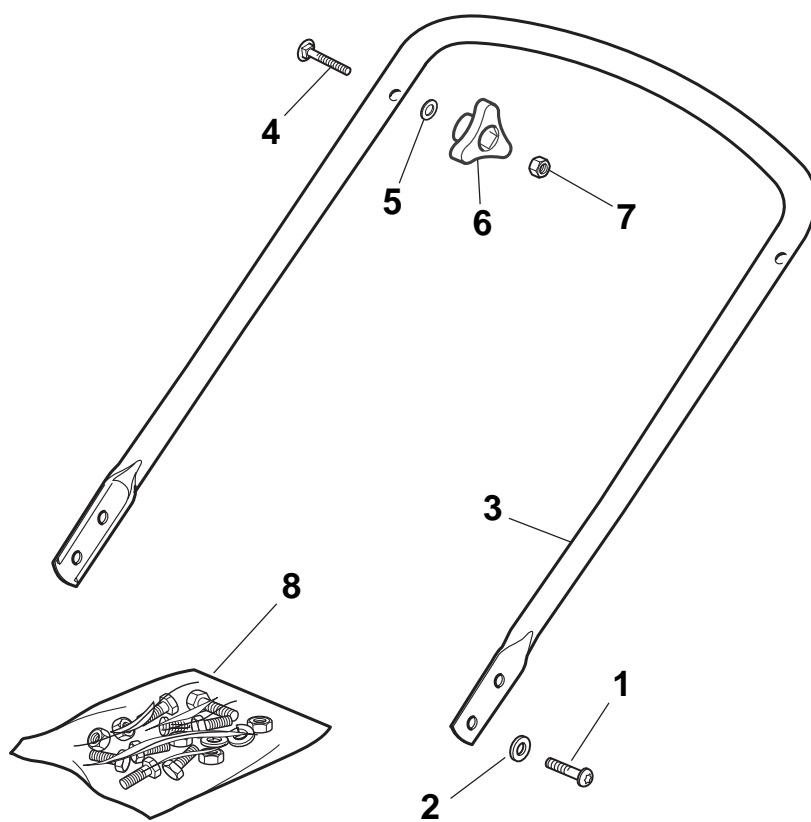

THIS INFORMATION IS NOT INTENDED FOR SALE OR RESALE, AND THIS NOTICE MUST REMAIN ON ALL COPIES.

POSITION	PART No.	Q.Ty	DESCRIPTION	NOTES
1	381002538/0	1	Deck Red	
2	122131750/0	2	Nut	
3	381000153/0	1	Axle, Front Wheels	
4	112760600/0	2	Screw	
5	112155000/0	2	Nut	
6	322600095/0	2	Protection, Wheel	
7	325670011/0	2	Washer	
12	122033317/0	1	Adjustment Rod	
13	381000159/0	2	Axle, Rear Wheels	
14	122753001/0	2	Pin	
16	322600106/1	2	Protection, Wheel	
17	381003303/0	1	Lever, Height Adjustment	
18	112728689/0	2	Screw	
19	322170622/0	4	Spacer	
22	122446186/0	1	Spring	Only 534 Model

POSITION	PART No.	Q.Ty	DESCRIPTION	NOTES
1	112760605/0	4	Screw	
2	112521350/0	4	Washer	
3	381006570/0	1	Handle, Lower Part	
4	112819120/0	1	Guide Spring	
5	122671651/0	2	Washer	
6	122399900/0	2	Knob	
7	112293200/0	2	Nut	
8	381008696/0	1	Outfit, Screws	

POSITION	PART No.	Q.Ty	DESCRIPTION	NOTES
1	381006739/1	1	Handle, Upper Part	
1	381006745/0	1	Handle, Upper Part with sponge handgrip	
2	122430313/0	1	Guide Spring	
3	112521330/0	1	Washer	
4	112154510/0	1	Nut	
5	118390020/0	1	Fairlead	
6	181003363/1	1	Lever, Engine Brake Black	
7	181030053/0	1	Cable, Thread Engine Brake	
8	112727783/0	1	Screw	
9	112154510/0	1	Nut	
10	181003364/0	1	Lever, Driving Black	
11	381030082/0	1	Cable, Rear Drive	
12	322551640/0	1	Plate	

POSITION	PART No.	Q.Ty	DESCRIPTION	NOTES
1	122122200/0	4	Bearing	
2	322686091/1	2	Wheel Ø 165	
7	122524341/0	2	Pin	
8	322110491/0	2	Hub Cap Grey	
9	322120109/0	2	Ring Gear	
10	322170622/0	2	Spacer	
11	122122200/0	4	Bearing	
12	322686093/0	2	Wheel Ø 190	
13	112523050/0	2	Washer	
14	112735599/0	2	Screw	
15	322110492/0	2	Hub Cap Grey	
18	381000159/0	1	Axle, Rear Wheels	
19	122675100/0	1	Washer	