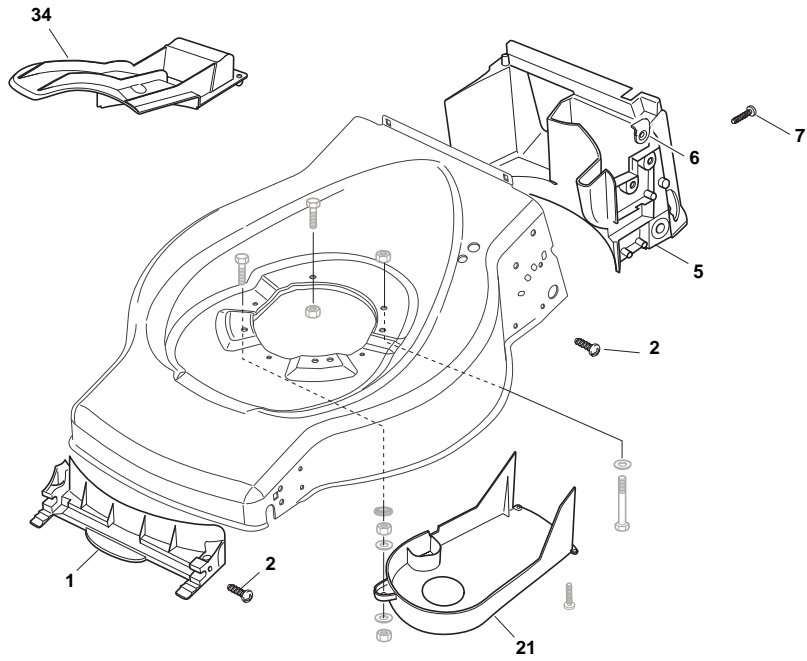

THIS INFORMATION IS NOT INTENDED FOR SALE OR RESALE, AND THIS NOTICE MUST REMAIN ON ALL COPIES.

POSITION	PART No.	Q.Ty	DESCRIPTION	NOTES
1	381002538/0	1	Deck Red	
2	122131750/0	2	Nut	
3	381000153/0	1	Axle, Front Wheels	
4	112760600/0	2	Screw	
5	112155000/0	2	Nut	
6	322600095/0	2	Protection, Wheel	
7	325670011/0	2	Washer	
12	122033317/0	1	Adjustment Rod	
13	381000159/0	2	Axle, Rear Wheels	
14	122753001/0	2	Pin	
16	322600106/1	2	Protection, Wheel	
17	381003303/0	1	Lever, Height Adjustment	
18	112728689/0	2	Screw	
19	322170622/0	4	Spacer	
22	122446186/0	1	Spring	Only 534 Model

POSITION	PART No.	Q.Ty	DESCRIPTION	NOTES
1	381006739/1	1	Handle, Upper Part	
1	381006745/0	1	Handle, Upper Part with sponge handgrip	
2	122430313/0	1	Guide Spring	
3	112521330/0	1	Washer	
4	112154510/0	1	Nut	
5	118390020/0	1	Fairlead	
6	181003363/1	1	Lever, Engine Brake Black	
7	181030053/0	1	Cable, Thread Engine Brake	
8	112727783/0	1	Screw	
9	112154510/0	1	Nut	
10	181003364/0	1	Lever, Driving Black	
11	381030082/0	1	Cable, Rear Drive	
12	322551640/0	1	Plate	

POSITION	PART No.	Q.Ty	DESCRIPTION	NOTES
1	122122200/0	4	Bearing	
2	322686091/1	2	Wheel Ø 165	
7	122524341/0	2	Pin	
8	322110491/0	2	Hub Cap Grey	
9	322120109/0	2	Ring Gear	
10	322170622/0	2	Spacer	
11	122122200/0	4	Bearing	
12	322686093/0	2	Wheel Ø 190	
13	112523050/0	2	Washer	
14	112735599/0	2	Screw	
15	322110492/0	2	Hub Cap Grey	
18	381000159/0	1	Axle, Rear Wheels	
19	122675100/0	1	Washer	

POSITION	PART No.	Q.Ty	DESCRIPTION	NOTES
1	122465607/3	1	Hub With Pulley, Crankshaft Ø 22.2	
2	181004365/3	1	Blade	
3	122160400/0	1	Elastic Washer	
4	112523080/0	1	Washer	
5	112735698/0	1	Screw	
6	112139100/0	1	Feather, Crankshaft Ø 22.2	
12	112793701/0	2	Screw	
13	112293201/0	2	Nut	
14	112691800/0	1	Screw	
15	112521350/0	1	Washer	
16	112155000/0	1	Nut	
17	112775000/0	3	Screw	
18	112540060/0	1	Washer	
19	112293200/0	1	Nut	
20	122671651/0	1	Washer	
22	325670011/0	1	Washer	
23	112155000/0	1	Nut	
24	112728686/0	2	Screw	