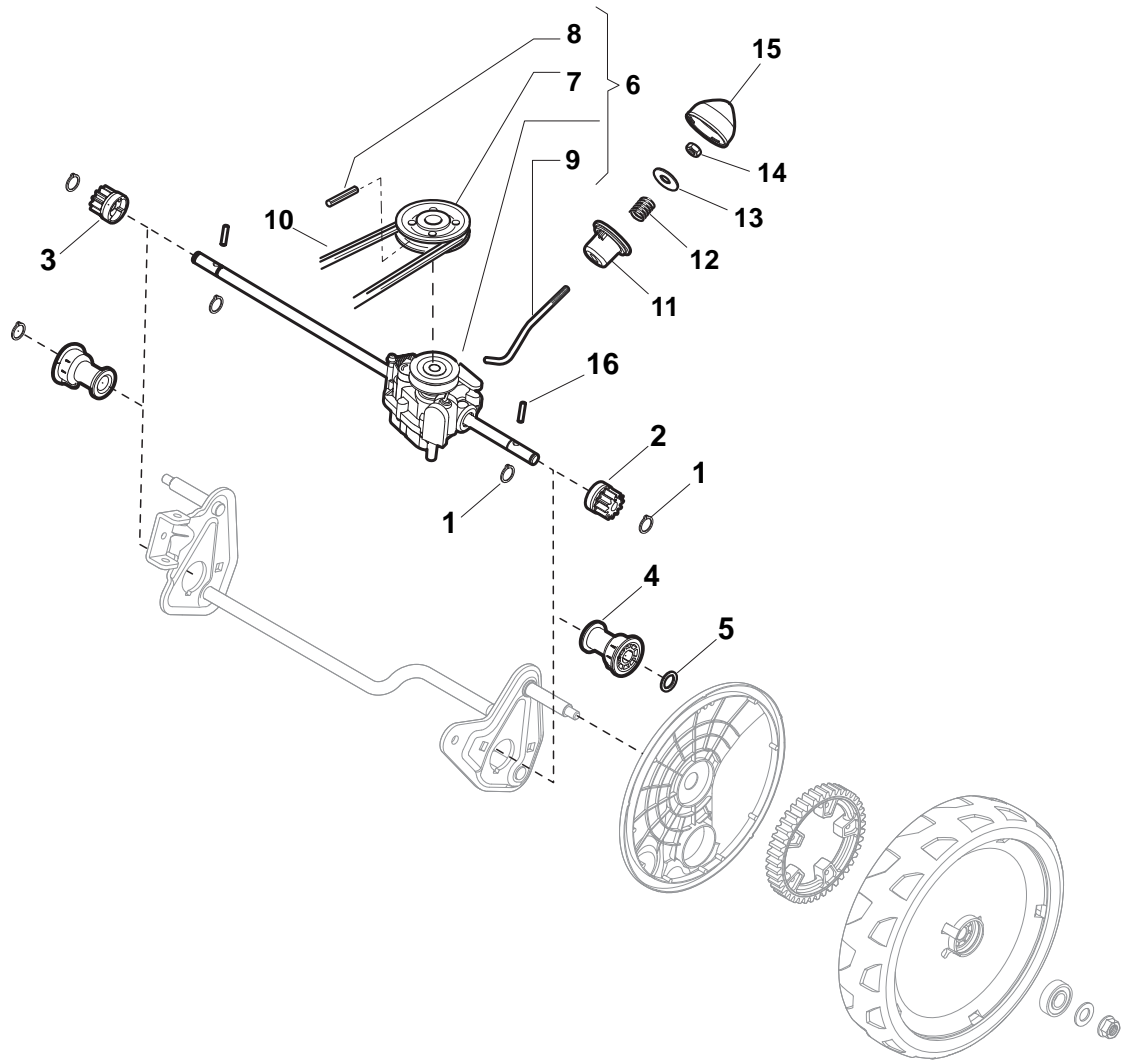

POSITION	PART No.	Q.Ty	DESCRIPTION	NOTES
1	381302821/0	1	Axle, Front Wheels	
2	322545142/0	2	Plate	
3	112728698/0	4	Screw	
4	112521350/0	2	Washer	
5	112155000/0	2	Nut	
6	112436051/0	2	Plate	
7	322869673/0	1	Rod, Height Adjustment	
8	122519820/0	2	Pin	
9	122446193/0	1	Spring	
11	112728698/0	4	Screw	
12	322545152/0	2	Plate	
13	381302817/0	1	Axle, Rear Wheels	
14	122534131/0	1	Pin	
15	381003357/0	1	Lever, Height Adjustment	
16	122446192/0	1	Spring	
17	112154510/0	1	Nut	
18	322600205/0	2	Wheel Protection	
21	112521350/0	2	Washer	
22	112155000/0	2	Nut	

POSITION	PART No.	Q.Ty	DESCRIPTION	NOTES
1	381006737/0	1	Handle, Lower Part	
2	112819110/0	2	Screw	
3	122671651/0	2	Washer	
4	122399900/0	2	Knob, Black	
5	112293200/0	2	Nut	
7	112818900/0	2	Screw	
9	122399900/0	2	Knob, Black	
10	112293200/0	2	Nut	
11	112155000/0	2	Nut	
12	112521350/0	2	Washer	
13	112369500/0	2	Elastic Washer	
14	112760605/0	2	Screw	
15	381008691/0	1	Screws Outfit, Black	

POSITION	PART No.	Q.Ty	DESCRIPTION	NOTES
1	381006739/1	1	Handle, Upper Part	
1	381006745/1	1	Handle, Upper Part with sponge handgrip	
2	122430313/0	1	Guide Spring	
3	112521330/0	1	Washer	
4	112154510/0	1	Nut	
5	118390020/0	1	Fairlead	
6	181003363/1	1	Lever, Engine Brake Black	
7	181030056/0	1	Cable, Thread Engine Brake	
8	112727788/0	1	Screw	
9	112154510/0	1	Nut	
10	181003364/0	1	Lever, Driving Black	
11	381030051/0	1	Cable, Rear Drive	
12	181005511/0	1	Throttle Cable	

POSITION	PART No.	Q.Ty	DESCRIPTION	NOTES
1	381007455/1	2	Wheel Ø 180	
2	119216035/0	4	Bearing	
3	322110647/0	2	Hub Cap Yellow	
5	381007467/1	2	Wheel Ø 240	
6	119216035/0	4	Bearing	
7	112728706/0	6	Screw	
9	322110648/0	2	Hub Cap Yellow	