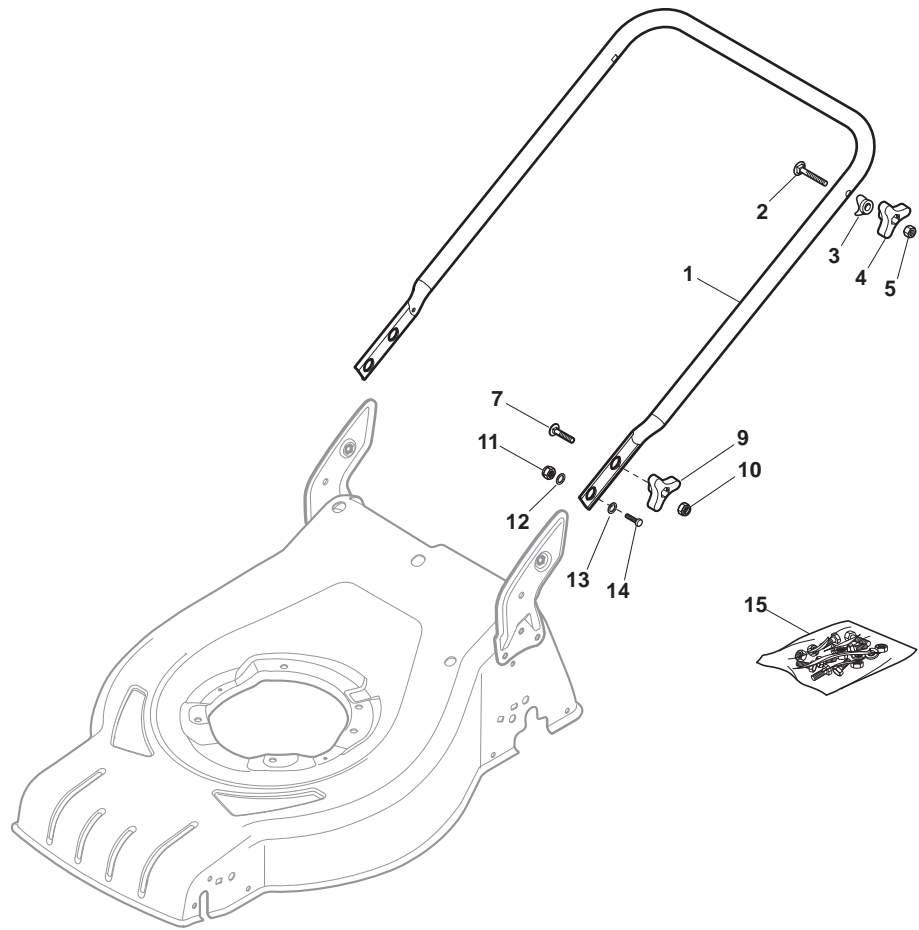

THIS INFORMATION IS NOT INTENDED FOR SALE OR RESALE, AND THIS NOTICE MUST REMAIN ON ALL COPIES.

POSITION	PART No.	Q.Ty	DESCRIPTION	NOTES
1	381004024/0	1	Deck Black	
2	322108301/1	1	Front Conveyor Assy	
3	112728699/0	6	Screw	
4	322108302/0	1	Rear Conveyor Assy	
5	112728699/0	6	Screw	
6	322545213/0	2	Plate	
7	381005139/0	1	Bracket, L	
8	112727801/0	6	Screw	
9	381005137/0	1	Bracket, R	
10	322060242/0	1	Protection, Belt	
11	322140239/0	1	Deflector	
12	112728530/0	2	Screw	

POSITION	PART No.	Q.Ty	DESCRIPTION	NOTES
1	381302821/0	1	Axle, Front Wheels	
2	322545142/0	2	Plate	
3	112728698/0	4	Screw	
4	112521350/0	2	Washer	
5	112155000/0	2	Nut	
6	112436051/0	2	Plate	
7	322869673/0	1	Rod, Height Adjustment	
8	122519820/0	2	Pin	
9	122446193/0	1	Spring	
11	112728698/0	4	Screw	
12	322545152/0	2	Plate	
13	381302817/0	1	Axle, Rear Wheels	
14	122534131/0	1	Pin	
15	381003357/0	1	Lever, Height Adjustment	
16	122446192/0	1	Spring	
17	112154510/0	1	Nut	
18	322600205/0	2	Wheel Protection	
21	112521350/0	2	Washer	
22	112155000/0	2	Nut	

POSITION	PART No.	Q.Ty	DESCRIPTION	NOTES
1	381006737/0	1	Handle, Lower Part	
2	112819110/0	2	Screw	
3	122671651/0	2	Washer	
4	122399900/0	2	Knob, Black	
5	112293200/0	2	Nut	
7	112818900/0	2	Screw	
9	122399900/0	2	Knob, Black	
10	112293200/0	2	Nut	
11	112155000/0	2	Nut	
12	112521350/0	2	Washer	
13	112369500/0	2	Elastic Washer	
14	112760605/0	2	Screw	
15	381008691/0	1	Screws Outfit, Black	

POSITION	PART No.	Q.Ty	DESCRIPTION	NOTES
1	381006739/1	1	Handle, Upper Part	
1	381006745/1	1	Handle, Upper Part with sponge handgrip	
2	122430313/0	1	Guide Spring	
3	112521330/0	1	Washer	
4	112154510/0	1	Nut	
5	118390020/0	1	Fairlead	
6	181003363/1	1	Lever, Engine Brake Black	
7	181030056/0	1	Cable, Thread Engine Brake	
8	112727788/0	1	Screw	
9	112154510/0	1	Nut	
10	181003364/0	1	Lever, Driving Black	
11	381030051/0	1	Cable, Rear Drive	
12	181005511/0	1	Throttle Cable	