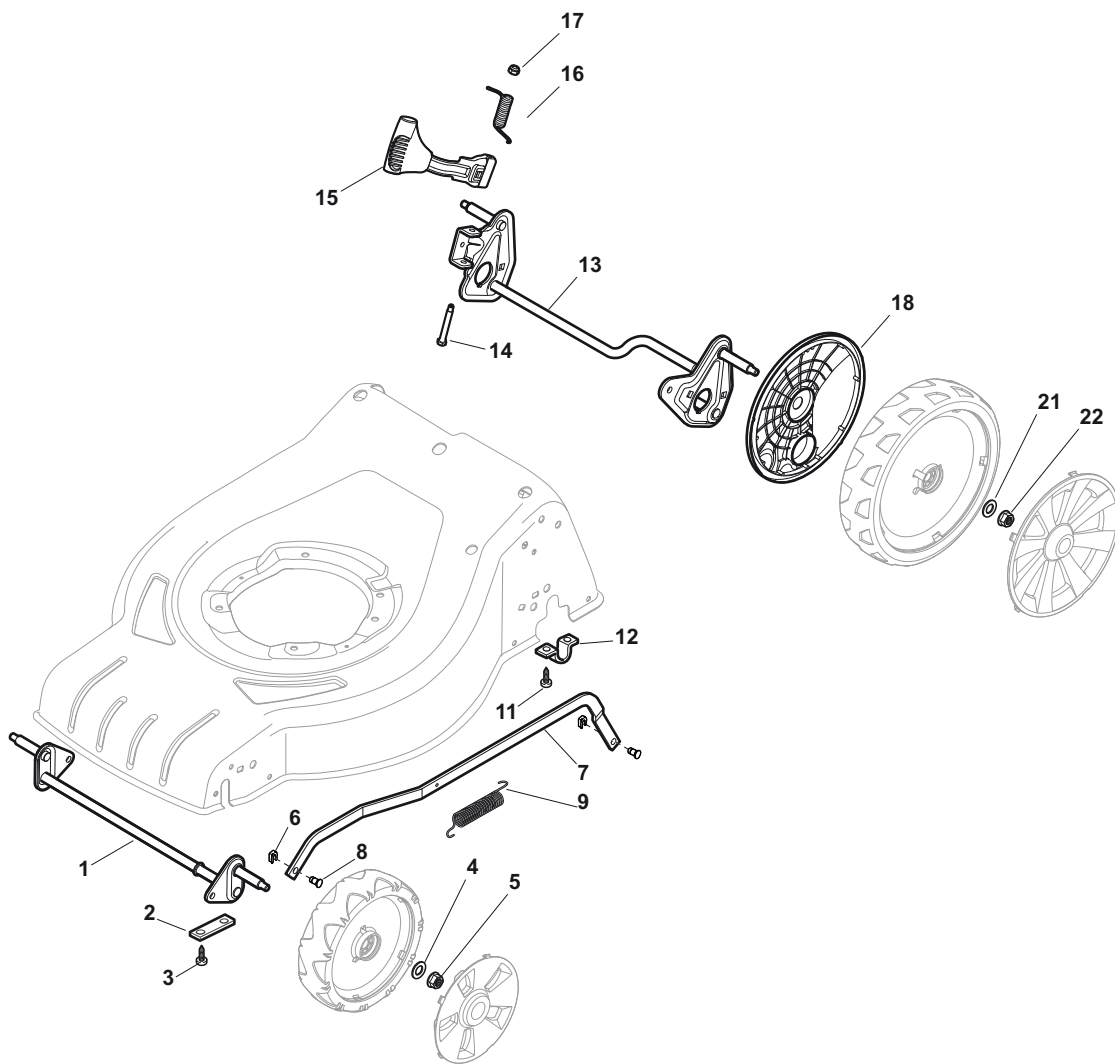

POSITION	PART No.	Q.Ty	DESCRIPTION	NOTES
1	381302821/0	1	Axle, Front Wheels	
2	322545142/0	2	Plate	
3	112728698/0	4	Screw	
4	112521350/0	2	Washer	
5	112155000/0	2	Nut	
6	112436051/0	2	Plate	
7	322869673/0	1	Rod, Height Adjustment	
8	122519820/0	2	Pin	
9	122446193/0	1	Spring	
11	112728698/0	4	Screw	
12	322545152/0	2	Plate	
13	381302817/0	1	Axle, Rear Wheels	
14	122534131/0	1	Pin	
15	381003357/0	1	Lever, Height Adjustment	
16	122446192/0	1	Spring	
17	112154510/0	1	Nut	
18	322600205/0	2	Wheel Protection	
21	112521350/0	2	Washer	
22	112155000/0	2	Nut	

POSITION	PART No.	Q.Ty	DESCRIPTION	NOTES
1	381006739/1	1	Handle, Upper Part	
1	381006745/1	1	Handle, Upper Part with sponge handgrip	
2	122430313/0	1	Guide Spring	
3	112521330/0	1	Washer	
4	112154510/0	1	Nut	
5	118390020/0	1	Fairlead	
6	181003363/1	1	Lever, Engine Brake Black	
7	181030056/0	1	Cable, Thread Engine Brake	
8	112727788/0	1	Screw	
9	112154510/0	1	Nut	
10	181003364/0	1	Lever, Driving Black	
11	381030051/0	1	Cable, Rear Drive	
12	181005511/0	1	Throttle Cable	

POSITION	PART No.	Q.Ty	DESCRIPTION	NOTES
1	112608600/0	4	Seeger	
2	122570120/1	1	Pinion L	
3	122570110/1	1	Pinion R	
4	322042066/0	2	Bush	
5	112521371/0	2	Washer	
6	181003092/0	1	Gear Box	
7	122601904/0	1	Pulley	
8	112645705/0	1	Pin	
9	122033283/0	1	Adjustment Rod	
10	135063800/0	1	Belt	
11	122041957/1	1	Bush	
12	122450063/0	1	Spring	
13	322680009/0	1	Washer	
14	112154510/0	1	Nut	
15	122110230/0	1	Cap	
16	122753000/0	2	Pin	

POSITION	PART No.	Q.Ty	DESCRIPTION	NOTES
1	381007455/1	2	Wheel Ø 180	
2	119216035/0	4	Bearing	
3	322110647/0	2	Hub Cap Yellow	
5	381007467/1	2	Wheel Ø 240	
6	119216035/0	4	Bearing	
7	112728706/0	6	Screw	
9	322110648/0	2	Hub Cap Yellow	