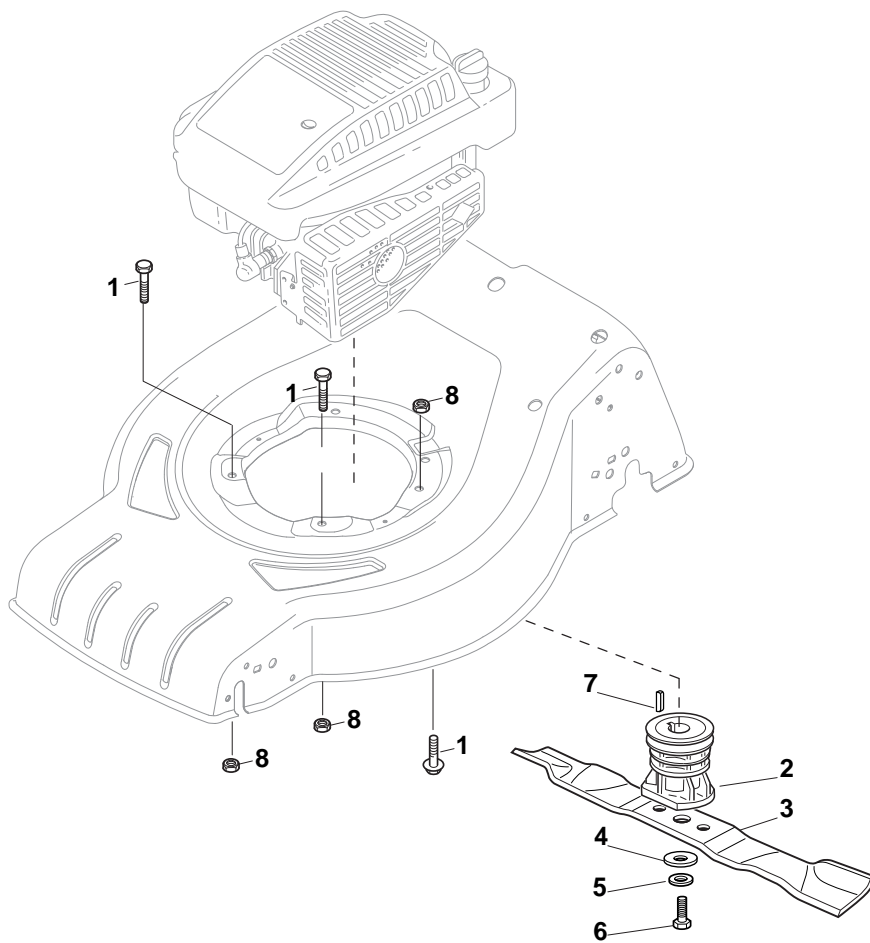

POSITION	PART No.	Q.Ty	DESCRIPTION	NOTES
1	112691115/0	3	Screw	
2	122465607/3	1	Hub With Pulley, Crankshaft Ø 22.2	
3	181004346/3	1	Blade Standard	
4	122160400/0	1	Elastic Washer	
5	112523080/0	1	Washer	
6	112735698/0	1	Screw	
7	112139100/0	1	Feather, Crankshaft Ø 22.2	
8	112154210/0	3	Screw