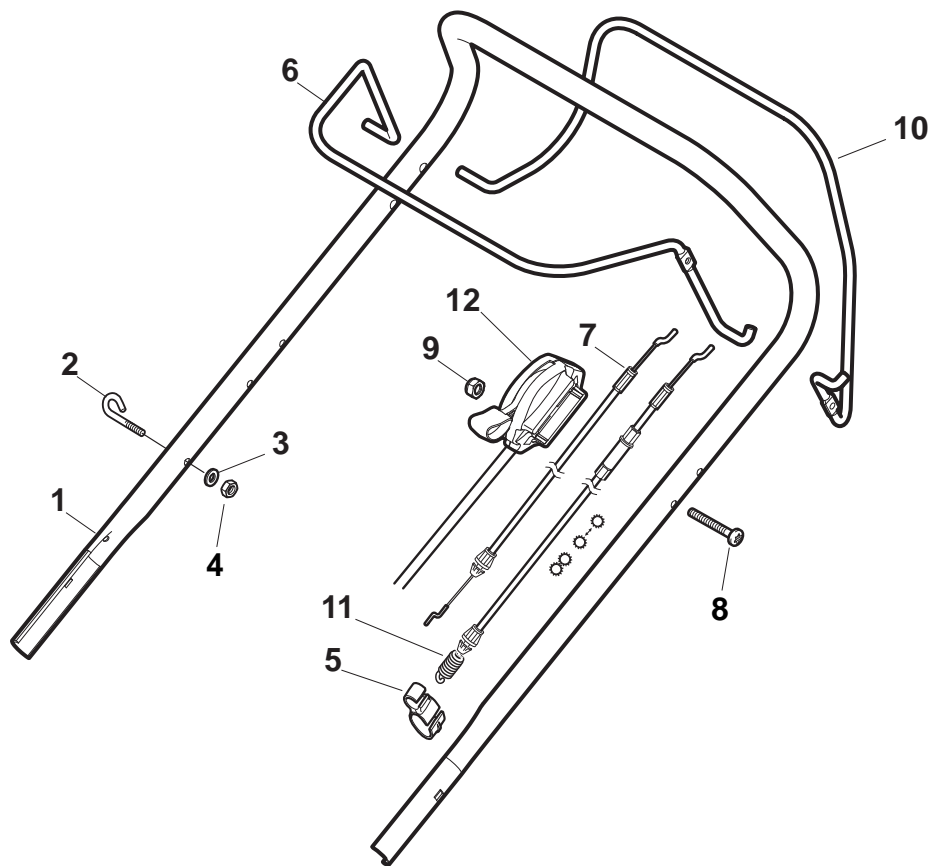

POSITION	PART No.	Q.Ty	DESCRIPTION	NOTES
1	381302821/0	1	Axle, Front Wheels	
2	322545142/0	2	Plate	
3	112728698/0	4	Screw	
4	112521350/0	2	Washer	
5	112155000/0	2	Nut	
6	112436051/0	2	Plate	
7	322869673/0	1	Rod, Height Adjustment	
8	122519820/0	2	Pin	
9	122446193/0	1	Spring	
11	112728698/0	4	Screw	
12	322545152/0	2	Plate	
13	381302817/0	1	Axle, Rear Wheels	
14	122534131/0	1	Pin	
15	381003357/0	1	Lever, Height Adjustment	
16	122446192/0	1	Spring	
17	112154510/0	1	Nut	
18	322600205/0	2	Wheel Protection	
21	112521350/0	2	Washer	
22	112155000/0	2	Nut	

POSITION	PART No.	Q.Ty	DESCRIPTION	NOTES
1	381006737/0	1	Handle, Lower Part	
2	112819110/0	2	Screw	
3	122671651/0	2	Washer	
4	122399900/0	2	Knob, Black	
5	112293200/0	2	Nut	
7	112818900/0	2	Screw	
9	122399900/0	2	Knob, Black	
10	112293200/0	2	Nut	
11	112155000/0	2	Nut	
12	112521350/0	2	Washer	
13	112369500/0	2	Elastic Washer	
14	112760605/0	2	Screw	
15	381008691/0	1	Screws Outfit, Black	

POSITION	PART No.	Q.Ty	DESCRIPTION	NOTES
1	381006739/1	1	Handle, Upper Part	
1	381006745/1	1	Handle, Upper Part with sponge handgrip	
2	122430313/0	1	Guide Spring	
3	112521330/0	1	Washer	
4	112154510/0	1	Nut	
5	118390020/0	1	Fairlead	
6	181003363/1	1	Lever, Engine Brake Black	
7	181030056/0	1	Cable, Thread Engine Brake	
8	112727788/0	1	Screw	
9	112154510/0	1	Nut	
10	181003364/0	1	Lever, Driving Black	
11	381030051/0	1	Cable, Rear Drive	
12	181005511/0	1	Throttle Cable	

POSITION	PART No.	Q.Ty	DESCRIPTION	NOTES
1	112608600/0	4	Seeger	
2	122570120/1	1	Pinion L	
3	122570110/1	1	Pinion R	
4	322042066/0	2	Bush	
5	112521371/0	2	Washer	
6	181003092/0	1	Gear Box	
7	122601904/0	1	Pulley	
8	112645705/0	1	Pin	
9	122033283/0	1	Adjustment Rod	
10	135063800/0	1	Belt	
11	122041957/1	1	Bush	
12	122450063/0	1	Spring	
13	322680009/0	1	Washer	
14	112154510/0	1	Nut	
15	122110230/0	1	Cap	
16	122753000/0	2	Pin	