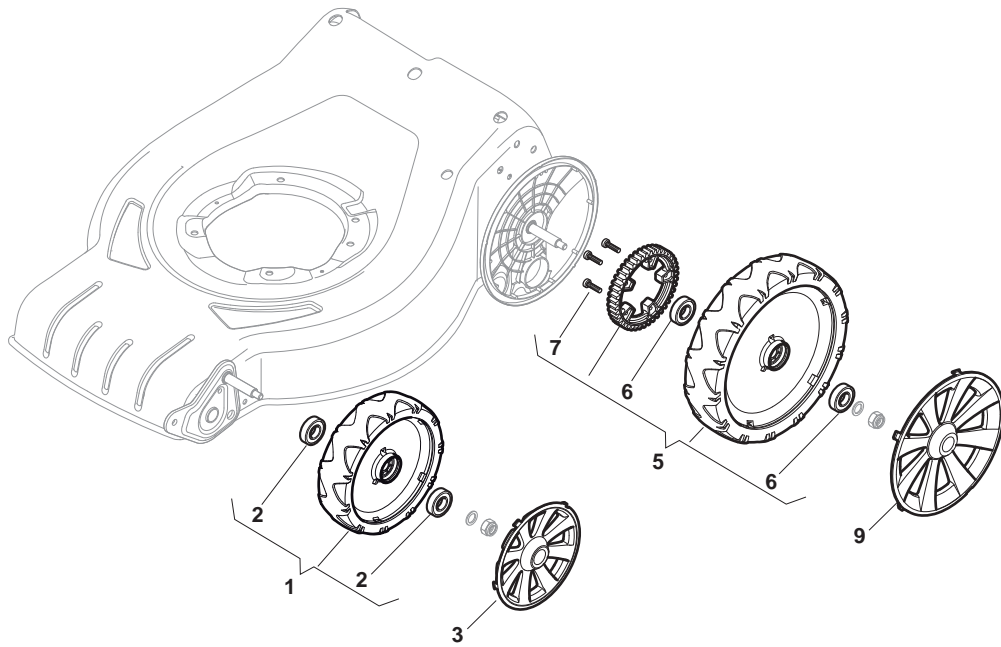

POSITION	PART No.	Q.Ty	DESCRIPTION	NOTES
1	381302821/0	1	Axle, Front Wheels	
2	322545142/0	2	Plate	
3	112728698/0	4	Screw	
4	112521350/0	2	Washer	
5	112155000/0	2	Nut	
6	112436051/0	2	Plate	
7	322869673/0	1	Rod, Height Adjustment	
8	122519820/0	2	Pin	
9	122446193/0	1	Spring	
11	112728698/0	4	Screw	
12	322545152/0	2	Plate	
13	381302817/0	1	Axle, Rear Wheels	
14	122534131/0	1	Pin	
15	381003357/0	1	Lever, Height Adjustment	
16	122446192/0	1	Spring	
17	112154510/0	1	Nut	
18	322600205/0	2	Wheel Protection	
21	112521350/0	2	Washer	
22	112155000/0	2	Nut	

POSITION	PART No.	Q.Ty	DESCRIPTION	NOTES
1	381006737/0	1	Handle, Lower Part	
2	112819110/0	2	Screw	
3	122671651/0	2	Washer	
4	122399900/0	2	Knob, Black	
5	112293200/0	2	Nut	
7	112818900/0	2	Screw	
9	122399900/0	2	Knob, Black	
10	112293200/0	2	Nut	
11	112155000/0	2	Nut	
12	112521350/0	2	Washer	
13	112369500/0	2	Elastic Washer	
14	112760605/0	2	Screw	
15	381008691/0	1	Screws Outfit, Black	

POSITION	PART No.	Q.Ty	DESCRIPTION	NOTES
1	381006739/1	1	Handle, Upper Part	
1	381006745/1	1	Handle, Upper Part with sponge handgrip	
2	122430313/0	1	Guide Spring	
3	112521330/0	1	Washer	
4	112154510/0	1	Nut	
5	118390020/0	1	Fairlead	
6	181003363/1	1	Lever, Engine Brake Black	
7	181030056/0	1	Cable, Thread Engine Brake	
8	112727788/0	1	Screw	
9	112154510/0	1	Nut	
10	181003364/0	1	Lever, Driving Black	
11	381030051/0	1	Cable, Rear Drive	
12	181005511/0	1	Throttle Cable	

POSITION	PART No.	Q.Ty	DESCRIPTION	NOTES
1	112608600/0	4	Seeger	
2	122570120/1	1	Pinion L	
3	122570110/1	1	Pinion R	
4	322042066/0	2	Bush	
5	112521371/0	2	Washer	
6	181003092/0	1	Gear Box	
7	122601904/0	1	Pulley	
8	112645705/0	1	Pin	
9	122033283/0	1	Adjustment Rod	
10	135063800/0	1	Belt	
11	122041957/1	1	Bush	
12	122450063/0	1	Spring	
13	322680009/0	1	Washer	
14	112154510/0	1	Nut	
15	122110230/0	1	Cap	
16	122753000/0	2	Pin	