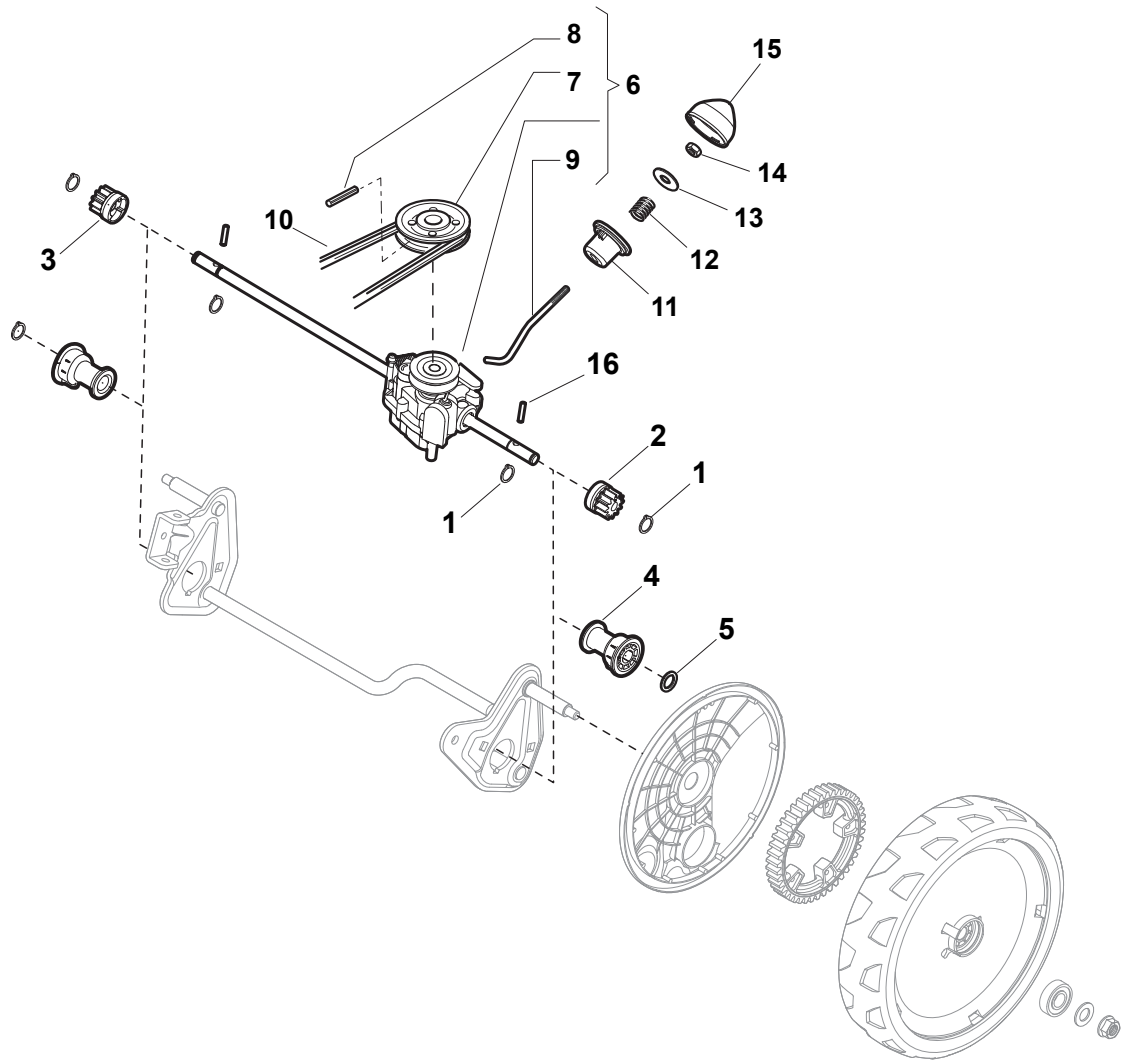

POSITION	PART No.	Q.Ty	DESCRIPTION	NOTES
1	381302821/0	1	Axle, Front Wheels	
2	322545142/0	2	Plate	
3	112728698/0	4	Screw	
4	112521350/0	2	Washer	
5	112155000/0	2	Nut	
6	112436051/0	2	Plate	
7	322869683/0	1	Rod, Height Adjustment	
8	122519820/0	2	Pin	
9	122446193/0	1	Spring	
11	112728698/0	4	Screw	
12	322545152/0	2	Plate	
13	381302817/0	1	Axle, Rear Wheels	
14	122534131/0	1	Pin	
15	381003357/0	1	Lever, Height Adjustment	
16	122446192/0	1	Spring	
17	112154510/0	1	Nut	
18	322600205/0	2	Wheel Protection	
21	112521350/0	2	Washer	
22	112155000/0	2	Nut	

POSITION	PART No.	Q.Ty	DESCRIPTION	NOTES
1	381006737/0	1	Handle, Lower Part	
2	112819110/0	2	Screw	
3	122671651/0	2	Washer	
4	122399900/0	2	Knob, Black	
5	112293200/0	2	Nut	
7	112818900/0	2	Screw	
9	122399900/0	2	Knob, Black	
10	112293200/0	2	Nut	
11	112155000/0	2	Nut	
12	112521350/0	2	Washer	
13	112369500/0	2	Elastic Washer	
14	112760605/0	2	Screw	
15	381008691/0	1	Screws Outfit, Black	

POSITION	PART No.	Q.Ty	DESCRIPTION	NOTES
1	381006739/1	1	Handle, Upper Part	
1	381006745/1	1	Handle, Upper Part with sponge handgrip	
2	122430313/0	1	Guide Spring	
3	112521330/0	1	Washer	
4	112154510/0	1	Nut	
5	118390020/0	1	Fairlead	
6	181003363/1	1	Lever, Engine Brake Black	
7	181030056/0	1	Cable, Thread Engine Brake	
8	112727788/0	1	Screw	
9	112154510/0	1	Nut	
10	181003364/0	1	Lever, Driving Black	
11	381030051/0	1	Cable, Rear Drive	
12	181005511/0	1	Throttle Cable	

POSITION	PART No.	Q.Ty	DESCRIPTION	NOTES
1	381007455/1	2	Wheel Ø 180	
2	119216035/0	4	Bearing	
3	322110647/0	2	Hub Cap Yellow	
5	381007467/1	2	Wheel Ø 240	
6	119216035/0	4	Bearing	
7	112728706/0	6	Screw	
9	322110648/0	2	Hub Cap Yellow	