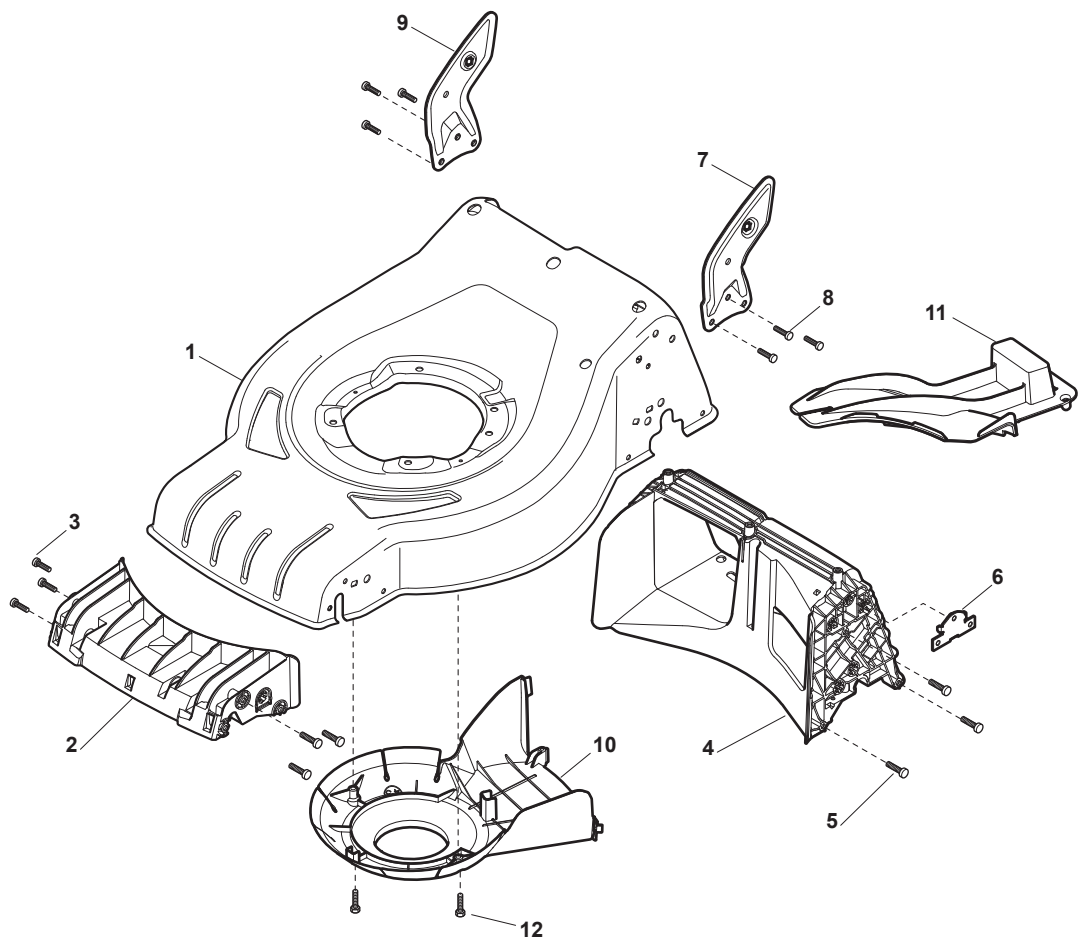

POSITION	PART No.	Q.Ty	DESCRIPTION	NOTES
1	381004024/0	1	Deck Black	
2	322108301/1	1	Front Conveyor Assy	
3	112728699/0	6	Screw	
4	322108302/0	1	Rear Conveyor Assy	
5	112728699/0	6	Screw	
6	322545213/0	2	Plate	
7	381005139/0	1	Bracket, L	
8	112727801/0	6	Screw	
9	381005137/0	1	Bracket, R	
10	322060242/0	1	Protection, Belt	
11	322140239/0	1	Deflector	
12	112728530/0	2	Screw