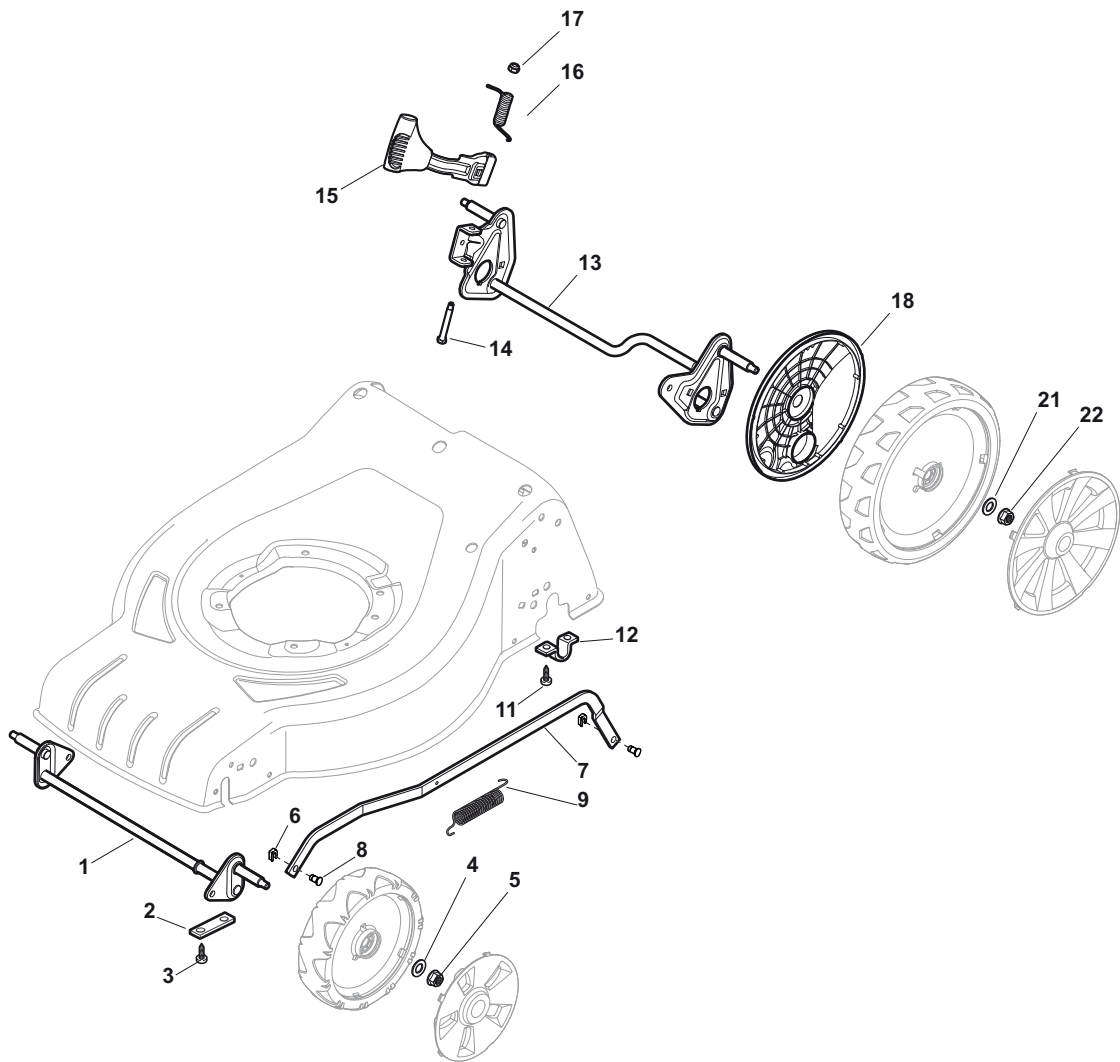

POSITION	PART No.	Q.Ty	DESCRIPTION	NOTES
1	381302821/0	1	Axle, Front Wheels	
2	322545142/0	2	Plate	
3	112728698/0	4	Screw	
4	112521350/0	2	Washer	
5	112155000/0	2	Nut	
6	112436051/0	2	Plate	
7	322869683/0	1	Rod, Height Adjustment	
8	122519820/0	2	Pin	
9	122446193/0	1	Spring	
11	112728698/0	4	Screw	
12	322545152/0	2	Plate	
13	381302817/0	1	Axle, Rear Wheels	
14	122534131/0	1	Pin	
15	381003357/0	1	Lever, Height Adjustment	
16	122446192/0	1	Spring	
17	112154510/0	1	Nut	
18	322600205/0	2	Wheel Protection	
21	112521350/0	2	Washer	
22	112155000/0	2	Nut	

POSITION	PART No.	Q.Ty	DESCRIPTION	NOTES
1	381006739/1	1	Handle, Upper Part	
1	381006745/1	1	Handle, Upper Part with sponge handgrip	
2	122430313/0	1	Guide Spring	
3	112521330/0	1	Washer	
4	112154510/0	1	Nut	
5	118390020/0	1	Fairlead	
6	181003363/1	1	Lever, Engine Brake Black	
7	181030056/0	1	Cable, Thread Engine Brake	
8	112727788/0	1	Screw	
9	112154510/0	1	Nut	
10	181003364/0	1	Lever, Driving Black	
11	381030051/0	1	Cable, Rear Drive	
12	181005511/0	1	Throttle Cable	

POSITION	PART No.	Q.Ty	DESCRIPTION	NOTES
1	112608600/0	4	Seeger	
2	122570120/1	1	Pinion L	
3	122570110/1	1	Pinion R	
4	322042066/0	2	Bush	
5	112521371/0	2	Washer	
6	181003092/0	1	Gear Box	
7	122601904/0	1	Pulley	
8	112645705/0	1	Pin	
9	122033283/0	1	Adjustment Rod	
10	135063800/0	1	Belt	
11	122041957/1	1	Bush	
12	122450063/0	1	Spring	
13	322680009/0	1	Washer	
14	112154510/0	1	Nut	
15	122110230/0	1	Cap	
16	122753000/0	2	Pin	

POSITION	PART No.	Q.Ty	DESCRIPTION	NOTES
1	381007455/1	2	Wheel Ø 180	
2	119216035/0	4	Bearing	
3	322110647/0	2	Hub Cap Yellow	
5	381007467/1	2	Wheel Ø 240	
6	119216035/0	4	Bearing	
7	112728706/0	6	Screw	
9	322110648/0	2	Hub Cap Yellow	