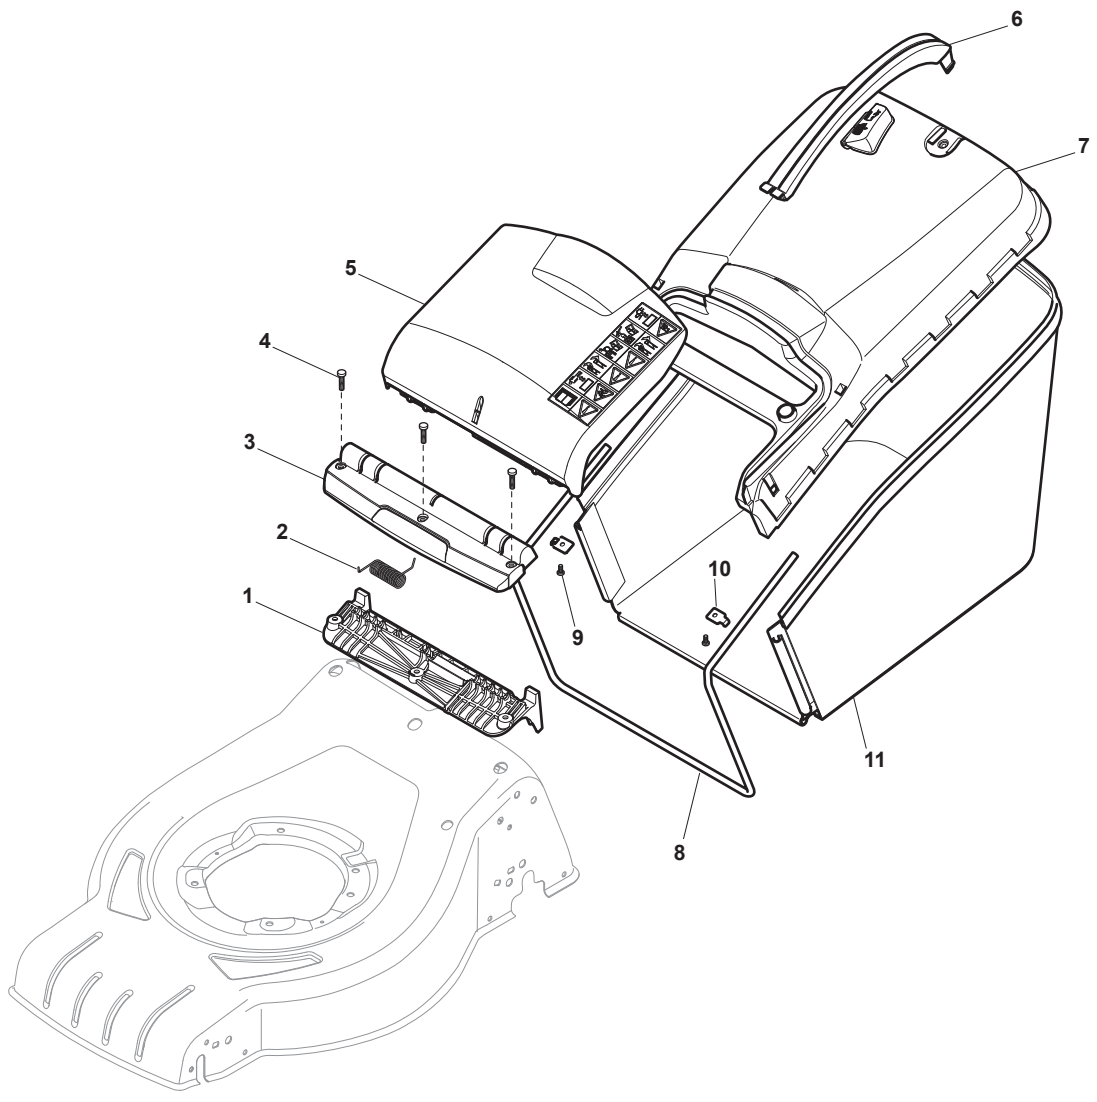

POSITION	PART No.	Q.Ty	DESCRIPTION	NOTES
1	322785331/0	1	Support	
2	122450464/0	1	Spring	
3	322109556/0	1	Cover, Yellow	
4	112728699/0	3	Screw	
5	322600214/1	1	Stone-Guard Yellow	
6	322393646/0	1	Handle, Yellow	
7	381486016/OA	1	Grass-Box, Upper Part Yellow	
8	122608561/0	1	Stiffening Lower	
9	112728692/0	2	Screw	
10	322545159/0	2	Plate	
11	181002318/0	1	Box, Fabric