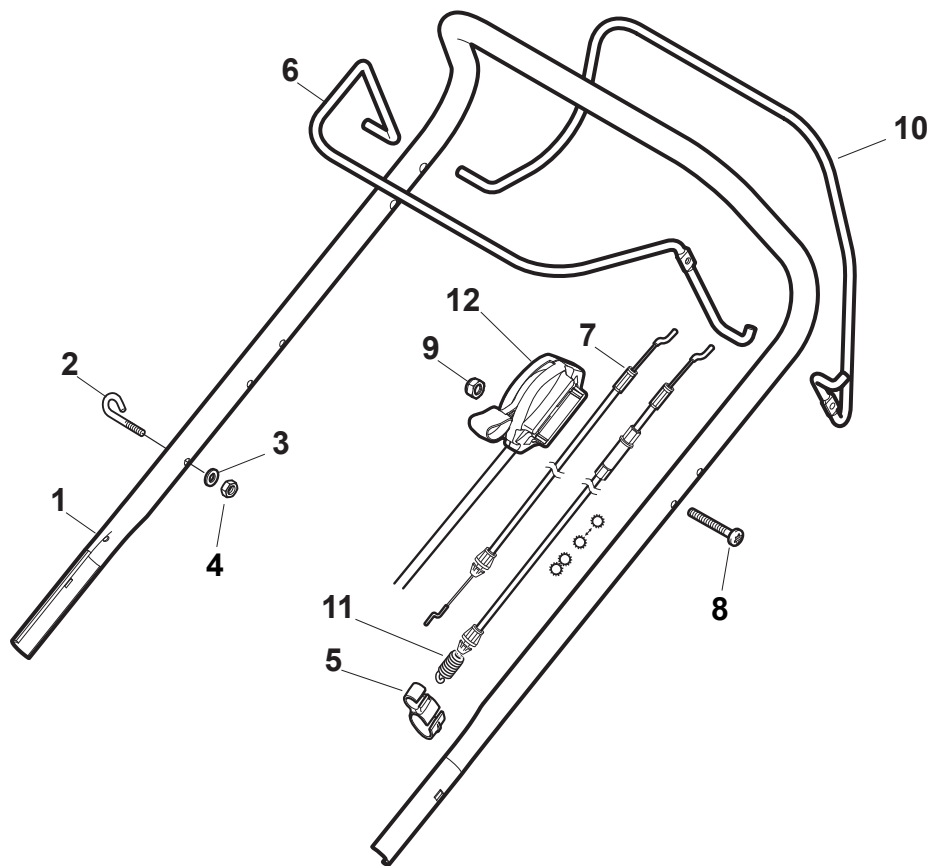

POSITION	PART No.	Q.Ty	DESCRIPTION	NOTES
1	381302821/0	1	Axle, Front Wheels	
2	322545142/0	2	Plate	
3	112728698/0	4	Screw	
4	112521350/0	2	Washer	
5	112155000/0	2	Nut	
6	112436051/0	2	Plate	
7	322869683/0	1	Rod, Height Adjustment	
8	122519820/0	2	Pin	
9	122446193/0	1	Spring	
11	112728698/0	4	Screw	
12	322545152/0	2	Plate	
13	381302817/0	1	Axle, Rear Wheels	
14	122534131/0	1	Pin	
15	381003357/0	1	Lever, Height Adjustment	
16	122446192/0	1	Spring	
17	112154510/0	1	Nut	
18	322600205/0	2	Wheel Protection	
21	112521350/0	2	Washer	
22	112155000/0	2	Nut	

POSITION	PART No.	Q.Ty	DESCRIPTION	NOTES
1	381006737/0	1	Handle, Lower Part	
2	112819110/0	2	Screw	
3	122671651/0	2	Washer	
4	122399900/0	2	Knob, Black	
5	112293200/0	2	Nut	
7	112818900/0	2	Screw	
9	122399900/0	2	Knob, Black	
10	112293200/0	2	Nut	
11	112155000/0	2	Nut	
12	112521350/0	2	Washer	
13	112369500/0	2	Elastic Washer	
14	112760605/0	2	Screw	
15	381008691/0	1	Screws Outfit, Black	

POSITION	PART No.	Q.Ty	DESCRIPTION	NOTES
1	381006739/1	1	Handle, Upper Part	
1	381006745/1	1	Handle, Upper Part with sponge handgrip	
2	122430313/0	1	Guide Spring	
3	112521330/0	1	Washer	
4	112154510/0	1	Nut	
5	118390020/0	1	Fairlead	
6	181003363/1	1	Lever, Engine Brake Black	
7	181030056/0	1	Cable, Thread Engine Brake	
8	112727788/0	1	Screw	
9	112154510/0	1	Nut	
10	181003364/0	1	Lever, Driving Black	
11	381030051/0	1	Cable, Rear Drive	
12	181005511/0	1	Throttle Cable	

POSITION	PART No.	Q.Ty	DESCRIPTION	NOTES
1	112608600/0	4	Seeger	
2	122570120/1	1	Pinion L	
3	122570110/1	1	Pinion R	
4	322042066/0	2	Bush	
5	112521371/0	2	Washer	
6	181003092/0	1	Gear Box	
7	122601904/0	1	Pulley	
8	112645705/0	1	Pin	
9	122033283/0	1	Adjustment Rod	
10	135063800/0	1	Belt	
11	122041957/1	1	Bush	
12	122450063/0	1	Spring	
13	322680009/0	1	Washer	
14	112154510/0	1	Nut	
15	122110230/0	1	Cap	
16	122753000/0	2	Pin	