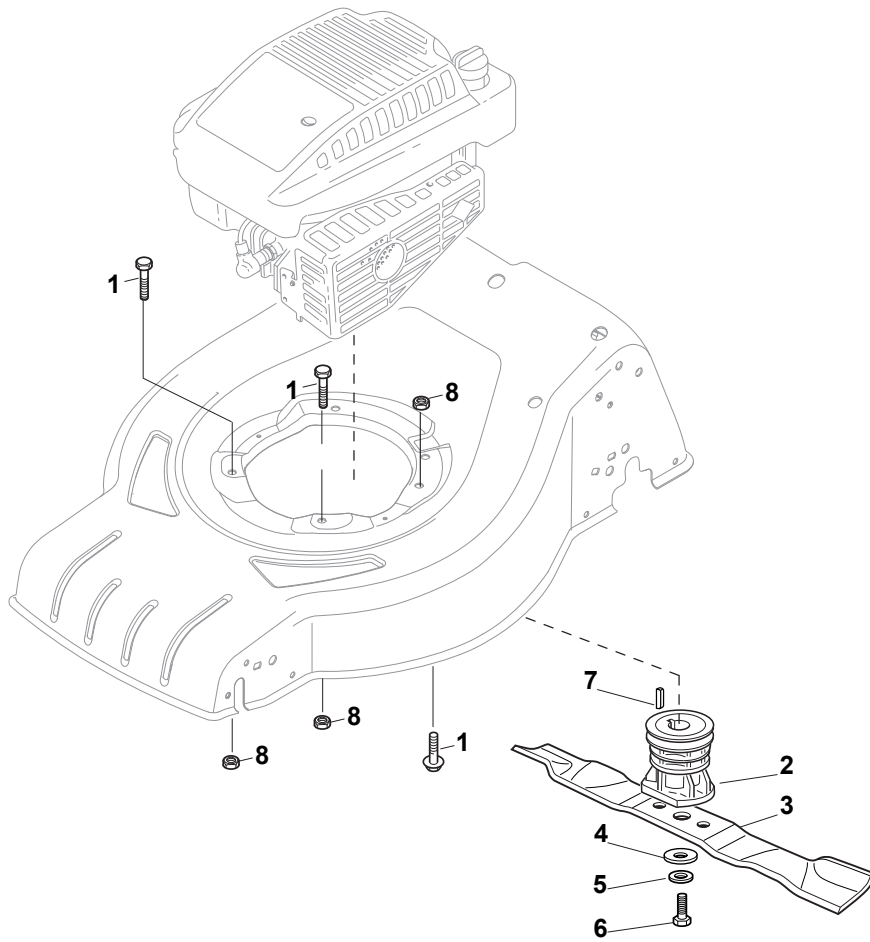

POSITION	PART No.	Q.Ty	DESCRIPTION	NOTES
1	112793701/0	3	Screw	
2	122465607/3	1	Hub With Pulley, Crankshaft Ø 22.2	
3	181004346/3	1	Blade Standard	
4	122160400/0	1	Elastic Washer	
5	112523080/0	1	Washer	
6	112735698/0	1	Screw	
7	112139100/0	1	Feather, Crankshaft Ø 22.2	
8	112154210/0	3	Screw