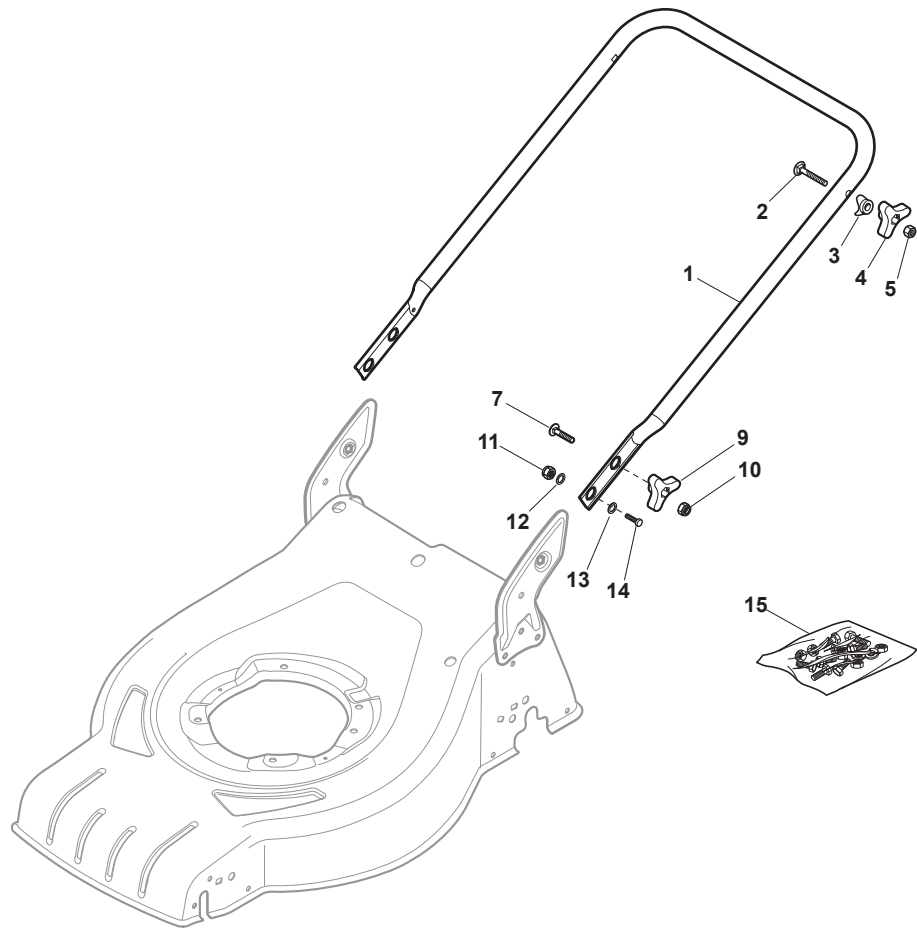

THIS INFORMATION IS NOT INTENDED FOR SALE OR RESALE, AND THIS NOTICE MUST REMAIN ON ALL COPIES.

POSITION	PART No.	Q.Ty	DESCRIPTION	NOTES
1	381004024/0	1	Deck Black	
2	322108301/1	1	Front Conveyor Assy	
3	112728699/0	6	Screw	
4	322108302/0	1	Rear Conveyor Assy	
5	112728699/0	6	Screw	
6	322545213/0	2	Plate	
7	381005139/0	1	Bracket, L	
8	112727801/0	6	Screw	
9	381005137/0	1	Bracket, R	
10	322060242/0	1	Protection, Belt	
11	322140239/0	1	Deflector	
12	112728530/0	2	Screw	

POSITION	PART No.	Q.Ty	DESCRIPTION	NOTES
1	381302821/0	1	Axle, Front Wheels	
2	322545142/0	2	Plate	
3	112728698/0	4	Screw	
4	112521350/0	2	Washer	
5	112155000/0	2	Nut	
6	112436051/0	2	Plate	
7	322869683/0	1	Rod, Height Adjustment	
8	122519820/0	2	Pin	
9	122446193/0	1	Spring	
11	112728698/0	4	Screw	
12	322545152/0	2	Plate	
13	381302817/0	1	Axle, Rear Wheels	
14	122534131/0	1	Pin	
15	381003357/0	1	Lever, Height Adjustment	
16	122446192/0	1	Spring	
17	112154510/0	1	Nut	
18	322600205/0	2	Wheel Protection	
21	112521350/0	2	Washer	
22	112155000/0	2	Nut	

POSITION	PART No.	Q.Ty	DESCRIPTION	NOTES
1	381006737/0	1	Handle, Lower Part	
2	112819110/0	2	Screw	
3	122671651/0	2	Washer	
4	122399900/0	2	Knob, Black	
5	112293200/0	2	Nut	
7	112818900/0	2	Screw	
9	122399900/0	2	Knob, Black	
10	112293200/0	2	Nut	
11	112155000/0	2	Nut	
12	112521350/0	2	Washer	
13	112369500/0	2	Elastic Washer	
14	112760605/0	2	Screw	
15	381008691/0	1	Screws Outfit, Black	

POSITION	PART No.	Q.Ty	DESCRIPTION	NOTES
1	381006739/1	1	Handle, Upper Part	
1	381006745/1	1	Handle, Upper Part with sponge handgrip	
2	122430313/0	1	Guide Spring	
3	112521330/0	1	Washer	
4	112154510/0	1	Nut	
5	118390020/0	1	Fairlead	
6	181003363/1	1	Lever, Engine Brake Black	
7	181030056/0	1	Cable, Thread Engine Brake	
8	112727788/0	1	Screw	
9	112154510/0	1	Nut	
10	181003364/0	1	Lever, Driving Black	
11	381030051/0	1	Cable, Rear Drive	
12	181005511/0	1	Throttle Cable	