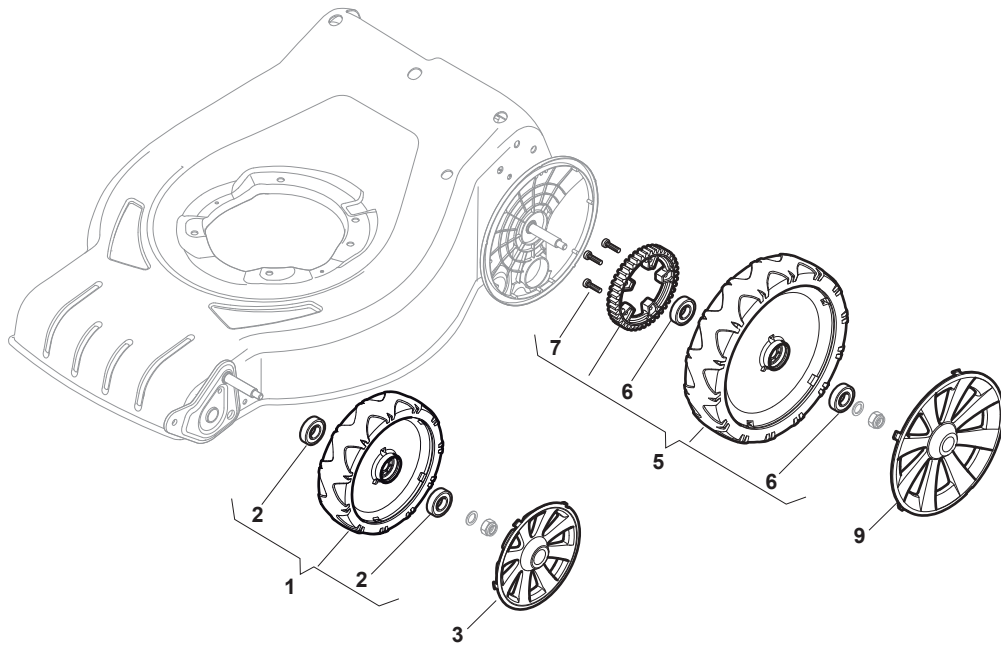

POSITION	PART No.	Q.Ty	DESCRIPTION	NOTES
1	381302821/0	1	Axle, Front Wheels	
2	322545142/0	2	Plate	
3	112728698/0	4	Screw	
4	112521350/0	2	Washer	
5	112155000/0	2	Nut	
6	112436051/0	2	Plate	
7	322869683/0	1	Rod, Height Adjustment	
8	122519820/0	2	Pin	
9	122446193/0	1	Spring	
11	112728698/0	4	Screw	
12	322545152/0	2	Plate	
13	381302817/0	1	Axle, Rear Wheels	
14	122534131/0	1	Pin	
15	381003357/0	1	Lever, Height Adjustment	
16	122446192/0	1	Spring	
17	112154510/0	1	Nut	
18	322600205/0	2	Wheel Protection	
21	112521350/0	2	Washer	
22	112155000/0	2	Nut	

POSITION	PART No.	Q.Ty	DESCRIPTION	NOTES
1	381006737/0	1	Handle, Lower Part	
2	112819110/0	2	Screw	
3	122671651/0	2	Washer	
4	122399900/0	2	Knob, Black	
5	112293200/0	2	Nut	
7	112818900/0	2	Screw	
9	122399900/0	2	Knob, Black	
10	112293200/0	2	Nut	
11	112155000/0	2	Nut	
12	112521350/0	2	Washer	
13	112369500/0	2	Elastic Washer	
14	112760605/0	2	Screw	
15	381008691/0	1	Screws Outfit, Black	

POSITION	PART No.	Q.Ty	DESCRIPTION	NOTES
1	381006739/1	1	Handle, Upper Part	
1	381006745/1	1	Handle, Upper Part with sponge handgrip	
2	122430313/0	1	Guide Spring	
3	112521330/0	1	Washer	
4	112154510/0	1	Nut	
5	118390020/0	1	Fairlead	
6	181003363/1	1	Lever, Engine Brake Black	
7	181030056/0	1	Cable, Thread Engine Brake	
8	112727788/0	1	Screw	
9	112154510/0	1	Nut	
10	181003364/0	1	Lever, Driving Black	
11	381030051/0	1	Cable, Rear Drive	
12	181005511/0	1	Throttle Cable	

POSITION	PART No.	Q.Ty	DESCRIPTION	NOTES
1	112608600/0	4	Seeger	
2	122570120/1	1	Pinion L	
3	122570110/1	1	Pinion R	
4	322042066/0	2	Bush	
5	112521371/0	2	Washer	
6	181003092/0	1	Gear Box	
7	122601904/0	1	Pulley	
8	112645705/0	1	Pin	
9	122033283/0	1	Adjustment Rod	
10	135063800/0	1	Belt	
11	122041957/1	1	Bush	
12	122450063/0	1	Spring	
13	322680009/0	1	Washer	
14	112154510/0	1	Nut	
15	122110230/0	1	Cap	
16	122753000/0	2	Pin	