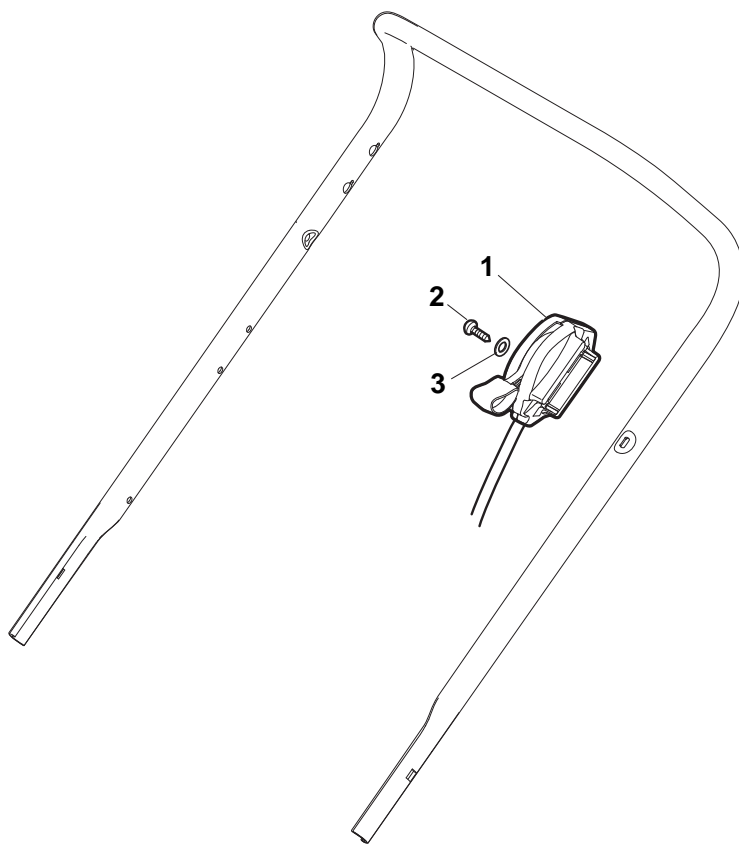

POSITION	PART No.	Q.Ty	DESCRIPTION	NOTES
1	322108295/0	1	Stone-Guard	
2	322600195/0	1	Ejection Guard	
3	112727803/0	2	Screw	
4	322806639/0	1	Fulcrum Pin	
5	112154510/0	2	Nut	
6	118203853/0	2	Protection	
7	122450456/0	1	Spring	
8	122517869/0	1	Pin	
9	112604896/0	2	Crown Fastener	

POSITION	PART No.	Q.Ty	DESCRIPTION	NOTES
1	322291150/0	1	Rubber Insert	
2	322060197/3	1	Protection, Belt	
3	112728530/0	3	Screw	
4	122140222/0	1	Deflector	

POSITION	PART No.	Q.Ty	DESCRIPTION	NOTES
1	322500103/0	1	Front Combi	
2	112523000/1	2	Washer	
3	112728124/0	2	Screw	
5	322226152/0	1	Mask, Black	
6	112727799/0	2	Screw	
7	322393640/0	1	Handle, Yellow	
8	112154510/0	2	Nut	

POSITION	PART No.	Q.Ty	DESCRIPTION	NOTES
1	381006719/0	1	Handle, Lower Part	
2	381005149/0	1	Bracket, R	
3	381005151/0	1	Bracket, L	
4	381003253/0	2	Handle	
5	322680016/0	4	Support	
6	122131750/0	4	Nut	
7	322399835/0	4	Knob	
10	112760605/0	2	Screw	
11	125038002/1	2	Bush	
12	112155000/0	2	Nut	
13	322192156/0	1	Fair Led	
14	381103350/0	2	Handle	

POSITION	PART No.	Q.Ty	DESCRIPTION	NOTES
1	381006838/0	1	Handle, Upper Part	
2	122430313/0	1	Guide Spring	
3	112521330/0	1	Washer	
4	112154510/0	1	Nut	
5	118390020/0	1	Fairlead	
6	181030053/0	1	Cable, Thread Engine Brake	
7	322545204/0	1	Fulcrum Pin	
8	122041966/0	1	Bush	
9	181003300/1	1	Lever, Engine Brake	
10	381030092/0	1	Cable, Rear Drive	
11	122041966/0	1	Bush	
12	181003301/0	1	Lever, Driving	
13	122291050/0	1	Handgrip Black	