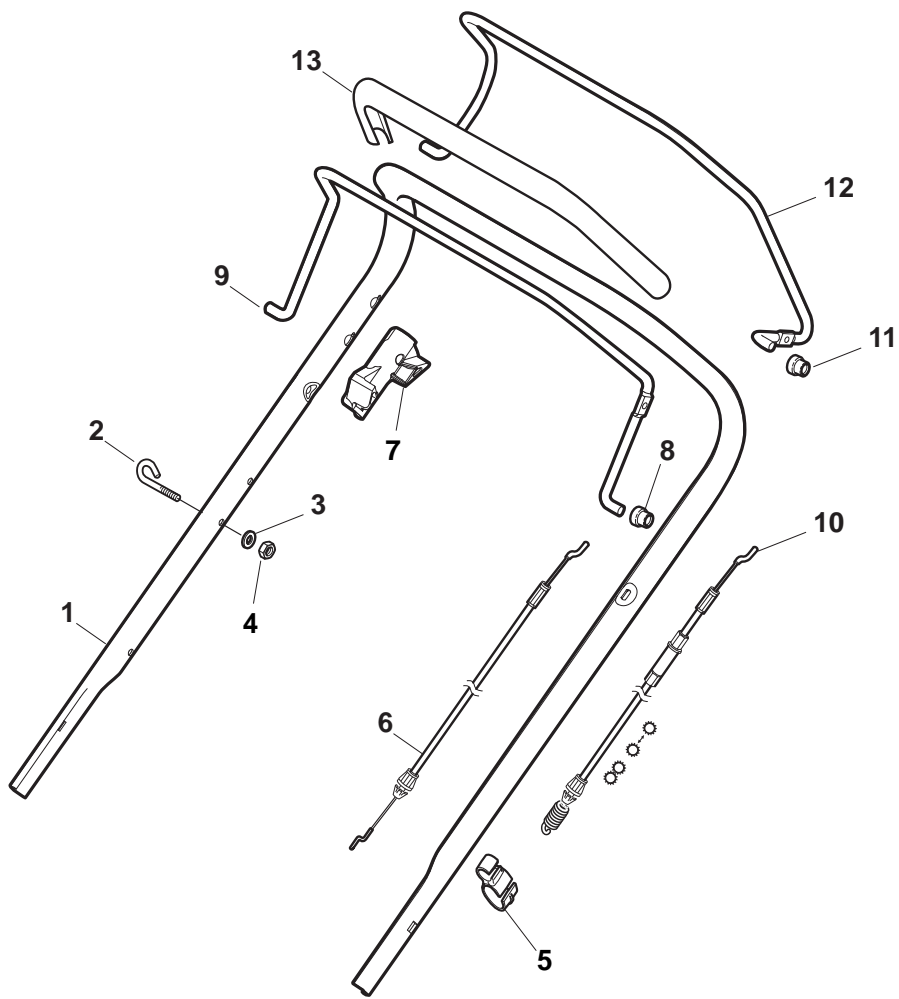

POSITION	PART No.	Q.Ty	DESCRIPTION	NOTES
1	322108295/0	1	Stone-Guard	
2	322600195/0	1	Ejection Guard	
3	112727803/0	2	Screw	
4	322806639/0	1	Fulcrum Pin	
5	112154510/0	2	Nut	
6	118203853/0	2	Protection	
7	122450456/0	1	Spring	
8	122517869/0	1	Pin	
9	112604896/0	2	Crown Fastener	

POSITION	PART No.	Q.Ty	DESCRIPTION	NOTES
1	322291150/0	1	Rubber Insert	
2	322060197/3	1	Protection, Belt	
3	112728530/0	3	Screw	
4	122140222/0	1	Deflector	

POSITION	PART No.	Q.Ty	DESCRIPTION	NOTES
1	322500103/0	1	Front Combi	
2	112523000/1	2	Washer	
3	112728124/0	2	Screw	
5	322226152/0	1	Mask, Black	
6	112727799/0	2	Screw	
7	322393640/0	1	Handle, Yellow	
8	112154510/0	2	Nut	

POSITION	PART No.	Q.Ty	DESCRIPTION	NOTES
1	381006838/0	1	Handle, Upper Part	
2	122430313/0	1	Guide Spring	
3	112521330/0	1	Washer	
4	112154510/0	1	Nut	
5	118390020/0	1	Fairlead	
6	181030053/0	1	Cable, Thread Engine Brake	
7	322545204/0	1	Fulcrum Pin	
8	122041966/0	1	Bush	
9	181003300/1	1	Lever, Engine Brake	
10	381030092/0	1	Cable, Rear Drive	
11	122041966/0	1	Bush	
12	181003301/0	1	Lever, Driving	
13	122291050/0	1	Handgrip Black	

POSITION	PART No.	Q.Ty	DESCRIPTION	NOTES
1	119216035/0	8	Bearing	
2	381007416/2	4	Wheel Ø 200	
3	322110649/0	2	Hub Cap Yellow	
4	381007417/2	2	Wheel Ø 280	
5	322110650/0	2	Hub Cap Yellow	

POSITION	PART No.	Q.Ty	DESCRIPTION	NOTES
1	112735108/1	3	Screw	
2	122465607/3	1	Hub With Pulley, Crankshaft Ø 22	
3	181004381/1	1	Blade Standard	
4	122160400/0	1	Elastic Washer	
5	112523080/0	1	Washer	
6	112735698/0	1	Screw	
7	112139100/0	1	Feather, Crankshaft Ø 22	