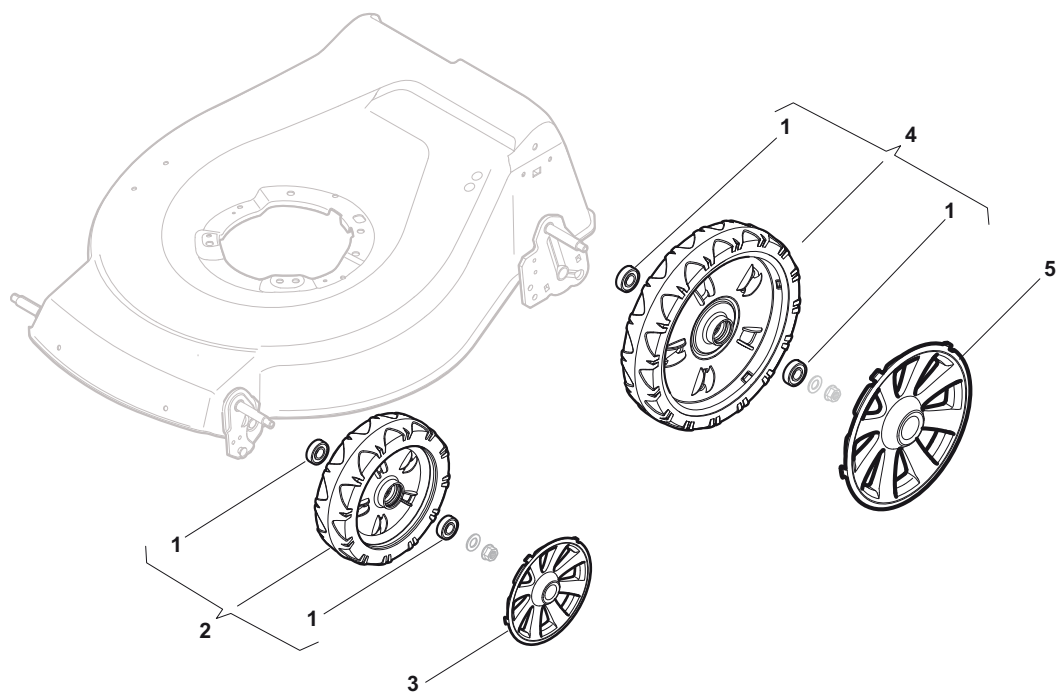

POSITION	PART No.	Q.Ty	DESCRIPTION	NOTES
1	381006719/0	1	Handle, Lower Part	
2	381005149/0	1	Bracket, R	
3	381005151/0	1	Bracket, L	
4	381003253/0	2	Handle	
5	322680016/0	4	Support	
6	122131750/0	4	Nut	
7	322399835/0	4	Knob	
10	112760605/0	2	Screw	
11	125038002/1	2	Bush	
12	112155000/0	2	Nut	
13	322192156/0	1	Fair Led	
14	381103350/0	2	Handle	

POSITION	PART No.	Q.Ty	DESCRIPTION	NOTES
1	381006838/0	1	Handle, Upper Part	
2	122430313/0	1	Guide Spring	
3	112521330/0	1	Washer	
4	112154510/0	1	Nut	
5	118390020/0	1	Fairlead	
6	181030053/0	1	Cable, Thread Engine Brake	
7	322545204/0	1	Fulcrum Pin	
8	122041966/0	1	Bush	
9	181003300/1	1	Lever, Engine Brake	
10	381030092/0	1	Cable, Rear Drive	
11	122041966/0	1	Bush	
12	181003301/0	1	Lever, Driving	
13	122291050/0	1	Handgrip Black	

POSITION	PART No.	Q.Ty	DESCRIPTION	NOTES
1	181005502/1	1	Throttle Cable	
2	112735103/0	1	Screw	
3	112523040/0	1	Washer	

POSITION	PART No.	Q.Ty	DESCRIPTION	NOTES
1	112608600/0	2	Seeger	
2	119216035/0	2	Bearing	
3	122753000/0	2	Pin	
4	181003096/3	1	Gear Box	
5	122033285/0	1	Adjustment Rod	
6	122601925/0	1	Pulley	
7	112645705/0	1	Pin	
8	135064010/0	1	Belt	
9	322675113/0	1	Washer	
10	112154510/0	1	Nut	
11	112791011/0	1	Screw	
12	322806625/1	1	Support	
13	112292102/0	1	Nut	
14	112689500/0	1	Screw	
15	112523050/0	1	Washer	
16	122601915/0	1	Pulley	
17	322806623/0	1	Support	
18	122671656/0	1	Washer	
19	112154510/0	1	Nut	
20	112674700/0	1	Screw	
21	112523050/0	1	Washer	
22	122601914/0	1	Pulley	
23	112154510/0	1	Nut	
24	381007110/0	1	Cable, Speed Drive Control	
25	322399809/0	1	Knob	
26	112728300/0	1	Screw	
27	112728702/0	2	Screw	