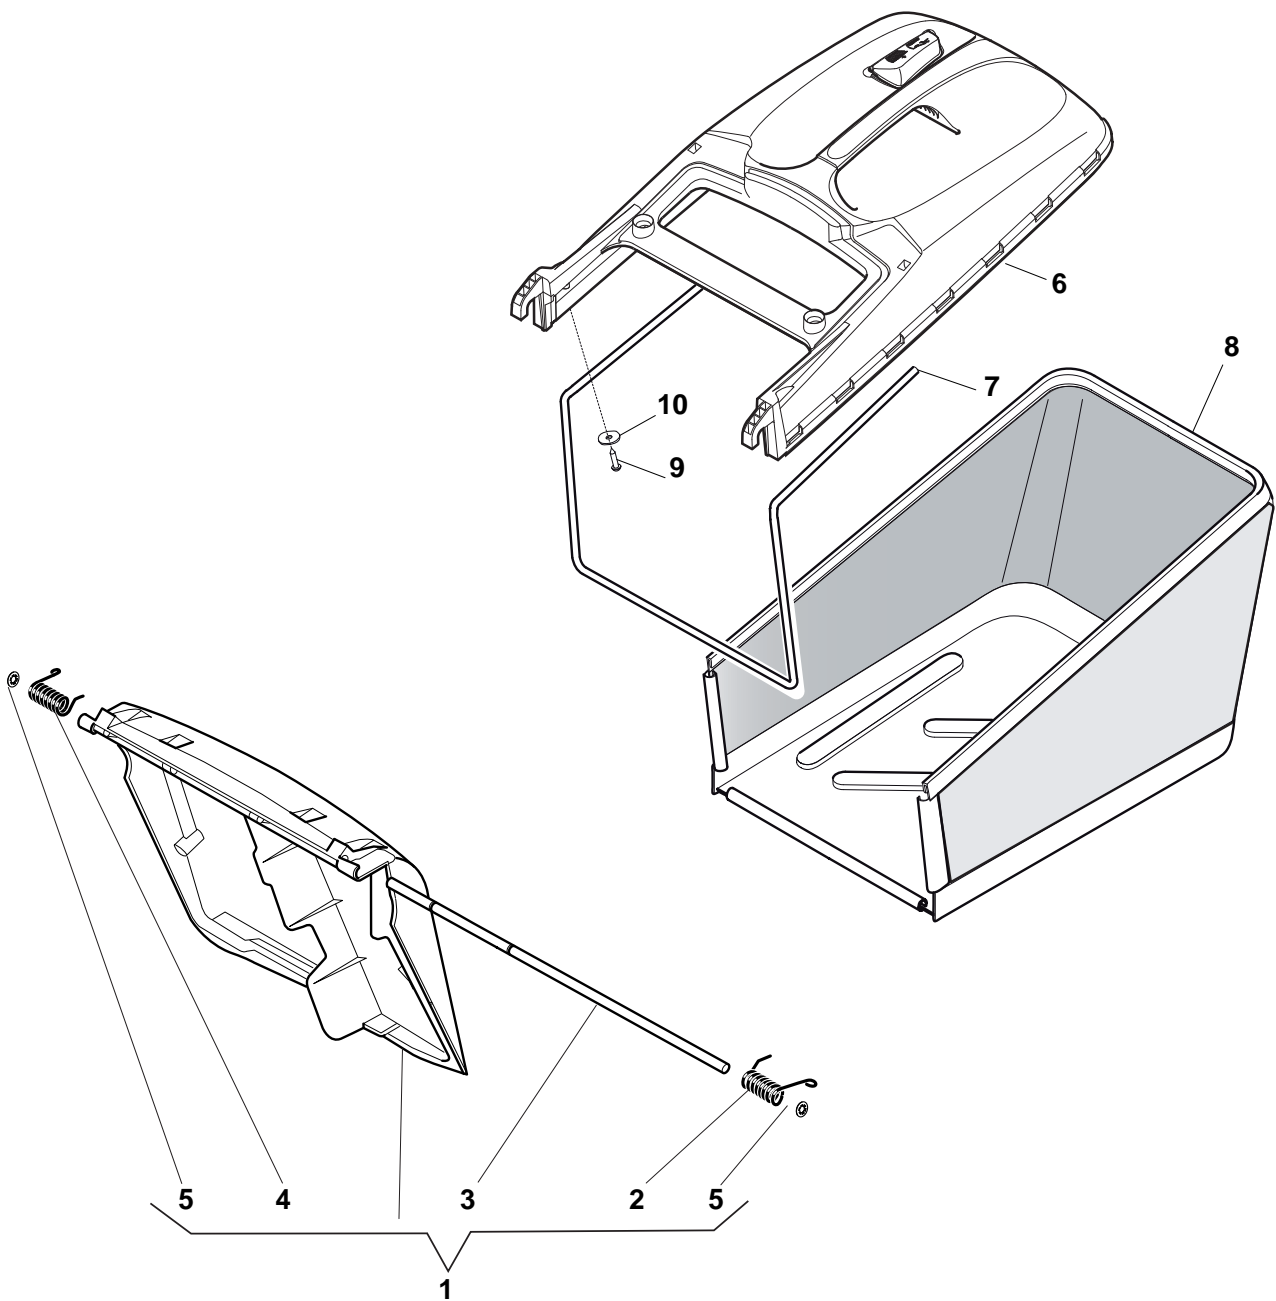

POSITION	PART No.	Q.Ty	DESCRIPTION	NOTES
1	381006838/0	1	Handle, Upper Part	
2	122430313/0	1	Guide Spring	
3	112521330/0	1	Washer	
4	112154510/0	1	Nut	
5	118390020/0	1	Fairlead	
6	181030053/0	1	Cable, Thread Engine Brake	
7	322545204/0	1	Fulcrum Pin	
8	122041966/0	1	Bush	
9	181003300/1	1	Lever, Engine Brake	
10	381030092/0	1	Cable, Rear Drive	
11	122041966/0	1	Bush	
12	181003301/0	1	Lever, Driving	
13	122291050/0	1	Handgrip Black	

POSITION	PART No.	Q.Ty	DESCRIPTION	NOTES
1	181005502/1	1	Throttle Cable	
2	112735103/0	1	Screw	
3	112523040/0	1	Washer	

POSITION	PART No.	Q.Ty	DESCRIPTION	NOTES
1	112608600/0	2	Seeger	
2	119216035/0	2	Bearing	
3	122753000/0	2	Pin	
4	181003096/3	1	Gear Box	
5	122033285/0	1	Adjustment Rod	
6	122601925/0	1	Pulley	
7	112645705/0	1	Pin	
8	135064010/0	1	Belt	
9	322675113/0	1	Washer	
10	112154510/0	1	Nut	
11	112791011/0	1	Screw	
12	322806625/1	1	Support	
13	112292102/0	1	Nut	
14	112689500/0	1	Screw	
15	112523050/0	1	Washer	
16	122601915/0	1	Pulley	
17	322806623/0	1	Support	
18	122671656/0	1	Washer	
19	112154510/0	1	Nut	
20	112674700/0	1	Screw	
21	112523050/0	1	Washer	
22	122601914/0	1	Pulley	
23	112154510/0	1	Nut	
24	381007110/0	1	Cable, Speed Drive Control	
25	322399809/0	1	Knob	
26	112728300/0	1	Screw	
27	112728702/0	2	Screw	

POSITION	PART No.	Q.Ty	DESCRIPTION	NOTES
1	119216035/0	8	Bearing	
2	381007416/2	4	Wheel Ø 200	
3	322110649/0	2	Hub Cap Yellow	
4	381007417/2	2	Wheel Ø 280	
5	322110650/0	2	Hub Cap Yellow	

POSITION	PART No.	Q.Ty	DESCRIPTION	NOTES
1	112735108/1	3	Screw	
2	122465607/3	1	Hub With Pulley, Crankshaft Ø 22	
3	181004381/1	1	Blade Standard	
4	122160400/0	1	Elastic Washer	
5	112523080/0	1	Washer	
6	112735698/0	1	Screw	
7	112139100/0	1	Feather, Crankshaft Ø 22	