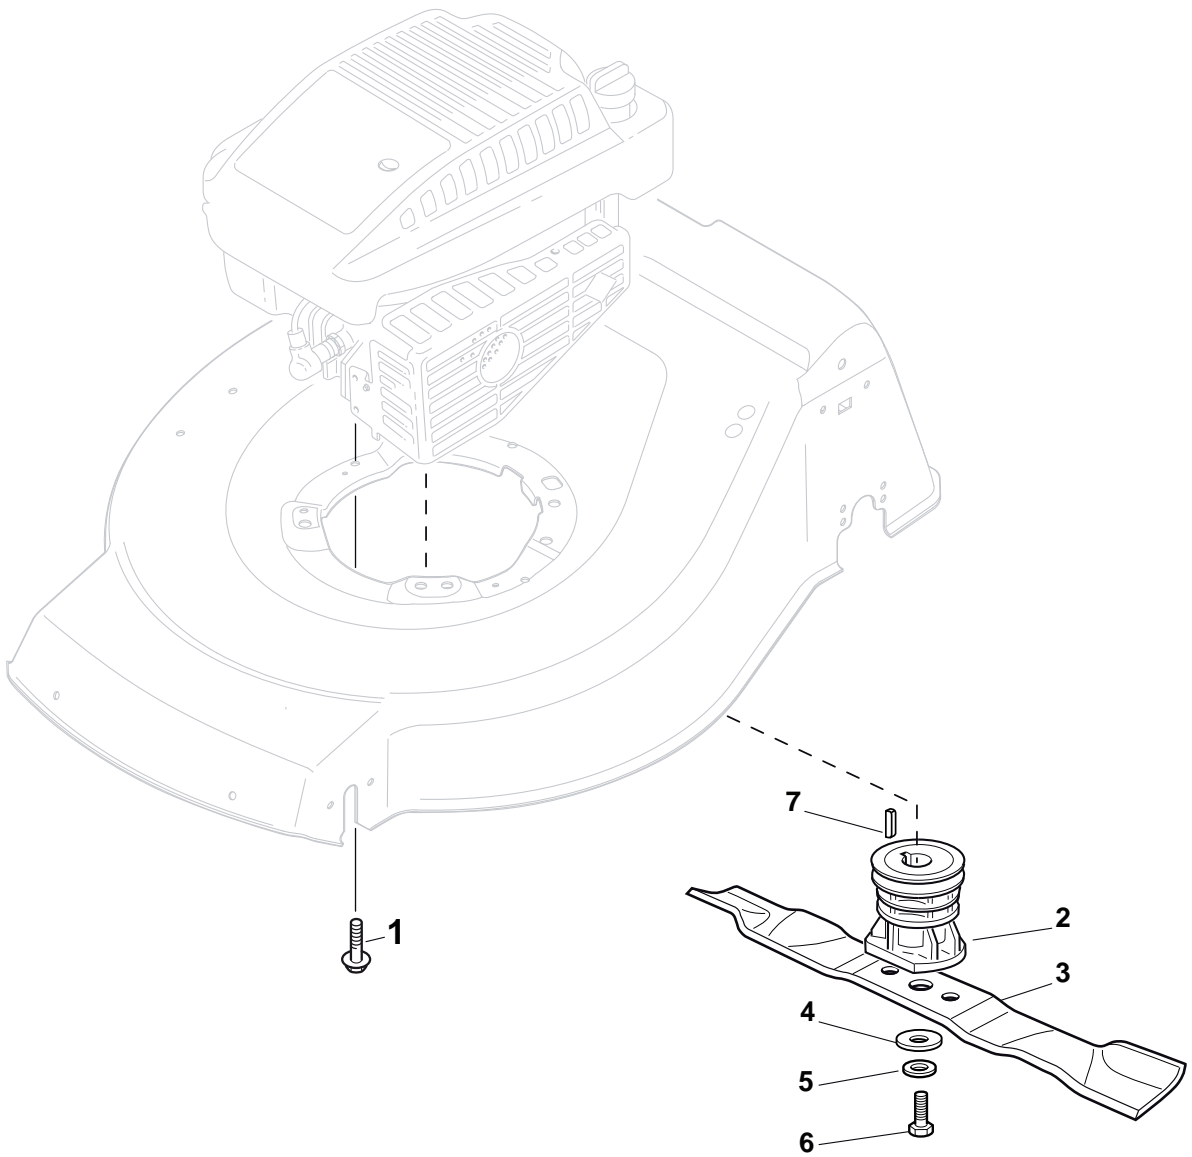

POSITION	PART No.	Q.Ty	DESCRIPTION	NOTES
1	381006838/0	1	Handle, Upper Part	
2	122430313/0	1	Guide Spring	
3	112521330/0	1	Washer	
4	112154510/0	1	Nut	
5	118390020/0	1	Fairlead	
6	181030053/0	1	Cable, Thread Engine Brake	
7	322545204/0	1	Fulcrum Pin	
8	122041966/0	1	Bush	
9	181003300/1	1	Lever, Engine Brake	
10	381030092/0	1	Cable, Rear Drive	
11	122041966/0	1	Bush	
12	181003301/0	1	Lever, Driving	
13	122291050/0	1	Handgrip Black	

POSITION	PART No.	Q.Ty	DESCRIPTION	NOTES
1	181005502/1	1	Throttle Cable	
2	112735103/0	1	Screw	
3	112523040/0	1	Washer	

POSITION	PART No.	Q.Ty	DESCRIPTION	NOTES
1	112608600/0	2	Seeger	
2	119216035/0	2	Bearing	
3	122753000/0	2	Pin	
4	181003096/3	1	Gear Box	
5	122033285/0	1	Adjustment Rod	
6	122601925/0	1	Pulley	
7	112645705/0	1	Pin	
8	135064010/0	1	Belt	
9	322675113/0	1	Washer	
10	112154510/0	1	Nut	
11	112791011/0	1	Screw	
12	322806625/1	1	Support	
13	112292102/0	1	Nut	
14	112689500/0	1	Screw	
15	112523050/0	1	Washer	
16	122601915/0	1	Pulley	
17	322806623/0	1	Support	
18	122671656/0	1	Washer	
19	112154510/0	1	Nut	
20	112674700/0	1	Screw	
21	112523050/0	1	Washer	
22	122601914/0	1	Pulley	
23	112154510/0	1	Nut	
24	381007110/0	1	Cable, Speed Drive Control	
25	322399809/0	1	Knob	
26	112728300/0	1	Screw	
27	112728702/0	2	Screw	

POSITION	PART No.	Q.Ty	DESCRIPTION	NOTES
1	119216035/0	8	Bearing	
2	381007416/2	4	Wheel Ø 200	
3	322110649/0	2	Hub Cap Yellow	
4	381007417/2	2	Wheel Ø 280	
5	322110650/0	2	Hub Cap Yellow	

POSITION	PART No.	Q.Ty	DESCRIPTION	NOTES
1	112735108/1	3	Screw	
2	122465607/3	1	Hub With Pulley, Crankshaft Ø 22	
3	181004381/1	1	Blade Standard	
4	122160400/0	1	Elastic Washer	
5	112523080/0	1	Washer	
6	112735698/0	1	Screw	
7	112139100/0	1	Feather, Crankshaft Ø 22	