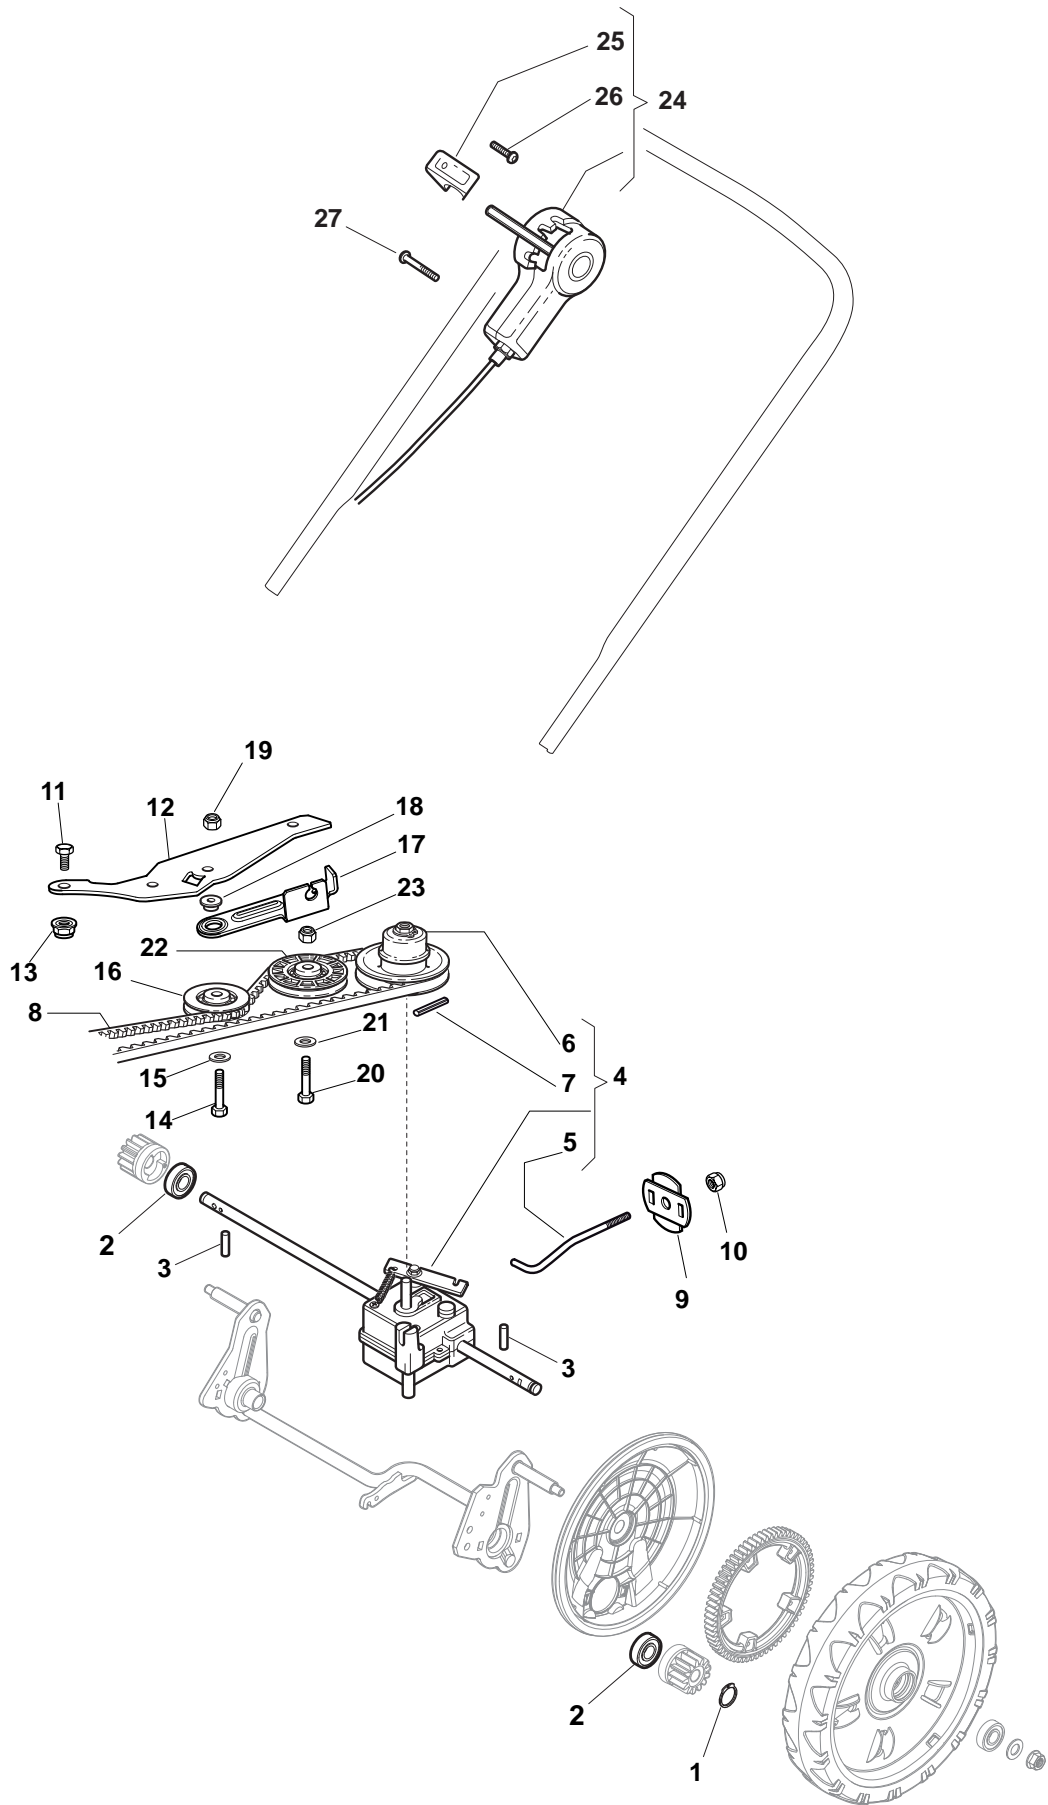

POSITION	PART No.	Q.Ty	DESCRIPTION	NOTES
1	322108295/0	1	Stone-Guard	
2	322600195/0	1	Ejection Guard	
3	112727803/0	2	Screw	
4	322806639/0	1	Fulcrum Pin	
5	112154510/0	2	Nut	
6	118203853/0	2	Protection	
7	122450456/0	1	Spring	
8	122517869/0	1	Pin	
9	112604896/0	2	Crown Fastener	

POSITION	PART No.	Q.Ty	DESCRIPTION	NOTES
1	322291150/0	1	Rubber Insert	
2	322060197/3	1	Protection, Belt	
3	112728530/0	3	Screw	
4	122140222/0	1	Deflector	

POSITION	PART No.	Q.Ty	DESCRIPTION	NOTES
1	322500103/0	1	Front Combi	
2	112523000/1	2	Washer	
3	112728124/0	2	Screw	
5	322226152/0	1	Mask, Black	
6	112727799/0	2	Screw	
7	322393640/0	1	Handle, Yellow	
8	112154510/0	2	Nut	

POSITION	PART No.	Q.Ty	DESCRIPTION	NOTES
1	381006838/0	1	Handle, Upper Part	
2	122430313/0	1	Guide Spring	
3	112521330/0	1	Washer	
4	112154510/0	1	Nut	
5	118390020/0	1	Fairlead	
6	181030053/0	1	Cable, Thread Engine Brake	
7	322545204/0	1	Fulcrum Pin	
8	122041966/0	1	Bush	
9	181003300/1	1	Lever, Engine Brake	
10	381030092/0	1	Cable, Rear Drive	
11	122041966/0	1	Bush	
12	181003301/0	1	Lever, Driving	
13	122291050/0	1	Handgrip Black	

POSITION	PART No.	Q.Ty	DESCRIPTION	NOTES
1	181005502/1	1	Throttle Cable	
2	112735103/0	1	Screw	
3	112523040/0	1	Washer	

POSITION	PART No.	Q.Ty	DESCRIPTION	NOTES
1	112608600/0	2	Seeger	
2	119216035/0	2	Bearing	
3	122753000/0	2	Pin	
4	181003096/3	1	Gear Box	
5	122033285/0	1	Adjustment Rod	
6	122601925/0	1	Pulley	
7	112645705/0	1	Pin	
8	135064010/0	1	Belt	
9	322675113/0	1	Washer	
10	112154510/0	1	Nut	
11	112791011/0	1	Screw	
12	322806625/1	1	Support	
13	112292102/0	1	Nut	
14	112689500/0	1	Screw	
15	112523050/0	1	Washer	
16	122601915/0	1	Pulley	
17	322806623/0	1	Support	
18	122671656/0	1	Washer	
19	112154510/0	1	Nut	
20	112674700/0	1	Screw	
21	112523050/0	1	Washer	
22	122601914/0	1	Pulley	
23	112154510/0	1	Nut	
24	381007110/0	1	Cable, Speed Drive Control	
25	322399809/0	1	Knob	
26	112728300/0	1	Screw	
27	112728702/0	2	Screw	