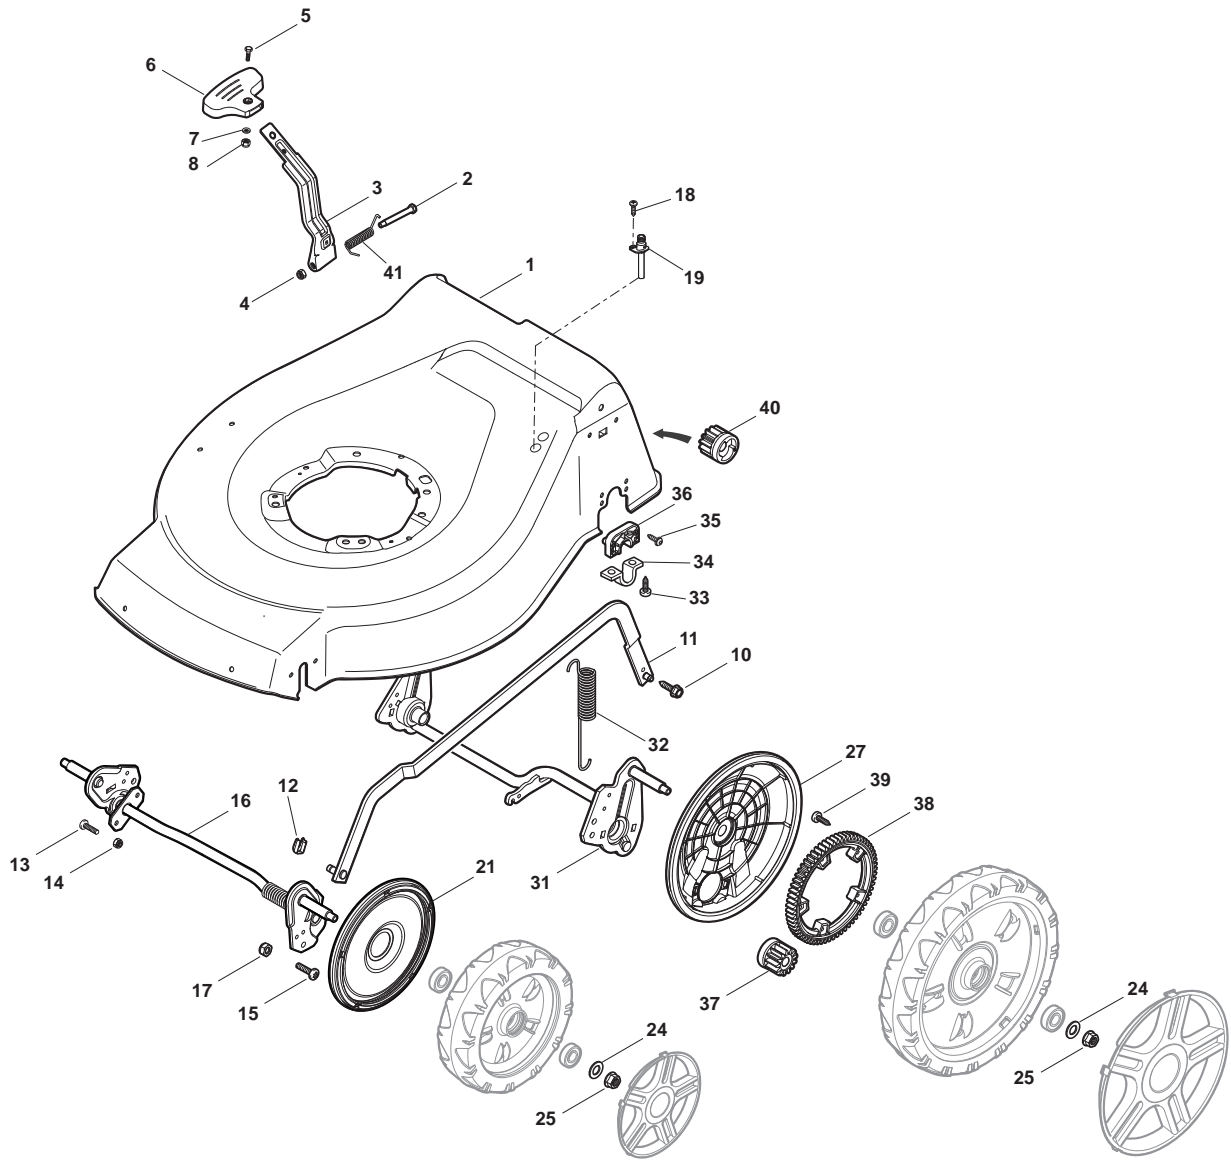

Genuine Spare Parts

www.stiga.com

COMBI 53 S4Q B

- Use GLOBAL GARDEN PRODUCT Genuine Spare Parts specified in the parts list for repair and/or replacement.
- The contents described in the parts list may change due to improvement.
- The drawings of the spare parts are only indicative and might not represent the part in question exactly.
- The indications "right" - "left" - "front" - "rear" refer to the position of the operator when using the machine.
- When placing orders of parts for repair and/or replacement, make sure that the illustrated parts list is the one applying to the machine's year of manufacture, as shown on the identification plate attached to the machine.

THIS INFORMATION IS NOT INTENDED FOR SALE OR RESALE, AND THIS NOTICE MUST REMAIN ON ALL COPIES.

POSITION	PART No.	Q.Ty	DESCRIPTION	NOTES
1	381004542/0	1	Deck Red	
2	122534131/0	1	Pin	
3	381003398/0	1	Lever, Height Adjustment	
4	112154510/0	1	Nut	
5	112788512/0	1	Screw	
6	322394503/0	1	Knob	
7	112521310/0	1	Washer	
8	112150000/0	1	Nut	
10	122943013/0	1	Screw	
11	381002032/0	1	Rod, Height Adjustment	
12	112436051/0	1	Plate	
13	112727803/0	3	Screw	
14	112154510/0	3	Nut	
15	112727801/0	1	Screw	
16	381002887/1	1	Axle, Front Wheels	
17	112154510/0	1	Nut	
18	112728450/0	1	Screw	
19	322034002/0	1	Washing Connection	
21	322600145/0	2	Protection, Wheel	
24	112521350/0	4	Washer	
25	112155000/0	4	Nut	
27	322600208/0	2	Protection, Wheel	
31	381302835/1	1	Axle, Rear Wheels	
32	122450460/0	1	Spring	
33	112728697/0	4	Screw	
34	322545152/0	2	Plate	
35	112728697/0	4	Screw	
36	322785304/1	2	Support	
37	122570134/0	1	Pinion L	
38	322120115/0	2	Ring Gear	
39	112728706/0	6	Screw	
40	122570133/0	1	Pinion R	
41	122446192/0	1	Spring	