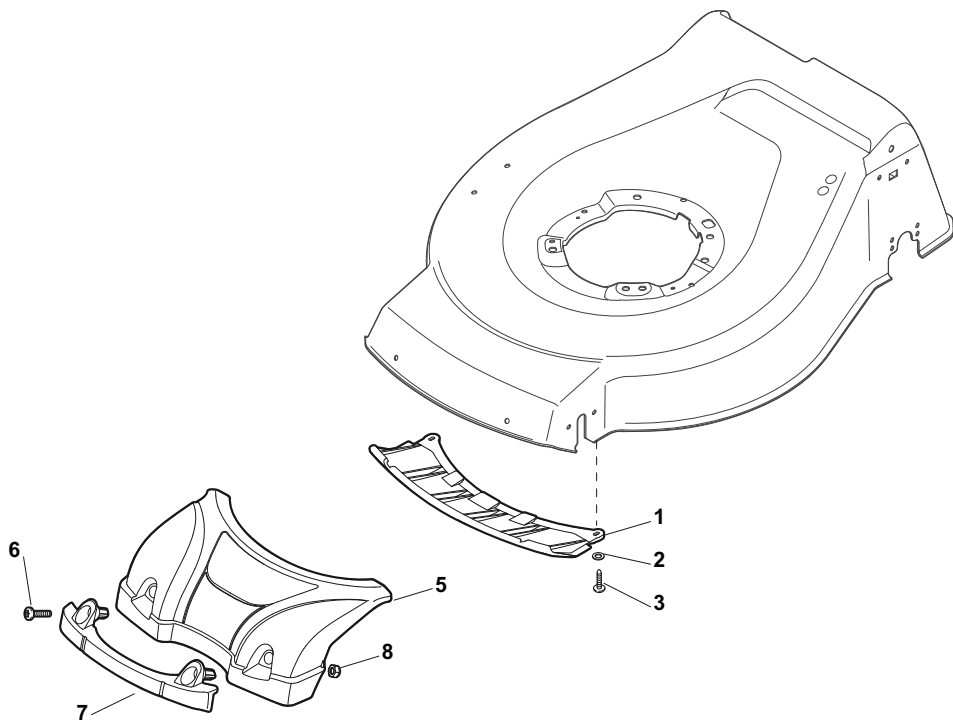

THIS INFORMATION IS NOT INTENDED FOR SALE OR RESALE, AND THIS NOTICE MUST REMAIN ON ALL COPIES.

POSITION	PART No.	Q.Ty	DESCRIPTION	NOTES
1	381004542/0	1	Deck Red	
2	122534131/0	1	Pin	
3	381003398/0	1	Lever, Height Adjustment	
4	112154510/0	1	Nut	
5	112788512/0	1	Screw	
6	322394503/0	1	Knob	
7	112521310/0	1	Washer	
8	112150000/0	1	Nut	
10	122943013/0	1	Screw	
11	381002032/0	1	Rod, Height Adjustment	
12	112436051/0	1	Plate	
13	112727803/0	3	Screw	
14	112154510/0	3	Nut	
15	112727801/0	1	Screw	
16	381002887/1	1	Axle, Front Wheels	
17	112154510/0	1	Nut	
18	112728450/0	1	Screw	
19	322034002/0	1	Washing Connection	
21	322600145/0	2	Protection, Wheel	
24	112521350/0	4	Washer	
25	112155000/0	4	Nut	
27	322600208/0	2	Protection, Wheel	
31	381302835/1	1	Axle, Rear Wheels	
32	122450460/0	1	Spring	
33	112728697/0	4	Screw	
34	322545152/0	2	Plate	
35	112728697/0	4	Screw	
36	322785304/1	2	Support	
37	122570134/0	1	Pinion L	
38	322120115/0	2	Ring Gear	
39	112728706/0	6	Screw	
40	122570133/0	1	Pinion R	
41	122446192/0	1	Spring	

POSITION	PART No.	Q.Ty	DESCRIPTION	NOTES
1	322108295/0	1	Stone-Guard	
2	322600195/0	1	Ejection Guard	
3	112727803/0	2	Screw	
4	322806639/0	1	Fulcrum Pin	
5	112154510/0	2	Nut	
6	118203853/0	2	Protection	
7	122450456/0	1	Spring	
8	122517869/0	1	Pin	
9	112604896/0	2	Crown Fastener	

POSITION	PART No.	Q.Ty	DESCRIPTION	NOTES
1	322291150/0	1	Rubber Insert	
2	322060197/3	1	Protection, Belt	
3	112728530/0	3	Screw	
4	122140222/0	1	Deflector	

POSITION	PART No.	Q.Ty	DESCRIPTION	NOTES
1	322500103/0	1	Front Combi	
2	112523000/1	2	Washer	
3	112728124/0	2	Screw	
5	322226152/0	1	Mask, Black	
6	112727799/0	2	Screw	
7	322393640/0	1	Handle, Yellow	
8	112154510/0	2	Nut	